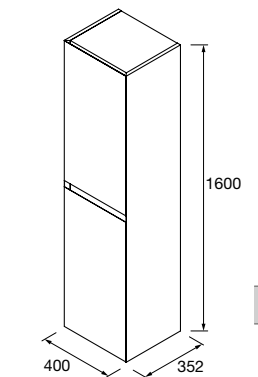

MOMENT TALL UNIT 1600 2 DOORS

Reversible tall unit 2 doors, with wide-opening hinges with soft close. Interior made of natural wood with 4 adjustable glass shelves.

	Pure COD.	Real COD.	Intense COD.	£
400	91429	91447	91451	2069