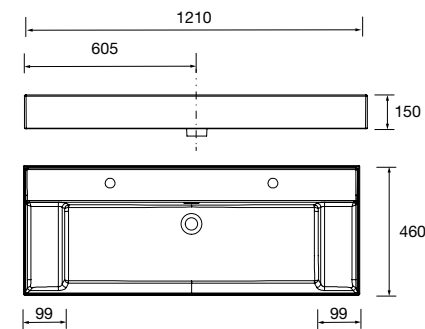

Basin VENETO 1210 w/lower side shelf
White porcelain
1 sink, 2 taps without bottle trap or clicker waste
1210 x 120 x 460 mm
87729 532 £