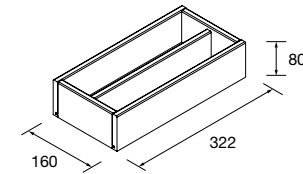

ORGANISER TRAY

Stackable spacer tray for birch wood drawer.

Birch		
	COD.	£
322	91485	75