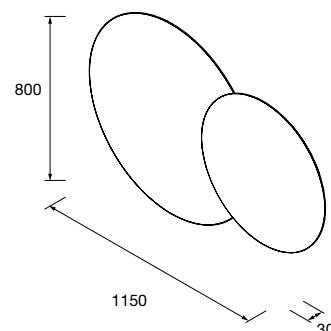

- **Mirror DOPPIO**
  round double with light (20 W-
  4000°K.) IP44
  1150 x 800 mm
  103355 545 £