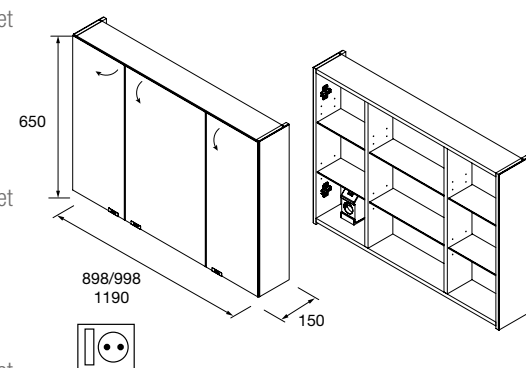

Cabinet ALLIANCE 600
2 soft close double mirror doors with switch and socket
598 x 650 x 150 mm
23409 661 £

Cabinet ALLIANCE 700
2 soft close double mirror doors with switch and socket
698 x 650 x 150 mm
24591 687 £

Cabinet ALLIANCE 800
2 soft close double mirror doors with switch and socket
798 x 650 x 150 mm
23410 712 £

Cabinet ALLIANCE 900
3 soft close double mirror doors with switch and socket
898 x 650 x 150 mm
24592 819 £

Cabinet ALLIANCE 1000
3 soft close double mirror doors with switch and socket
998 x 650 x 150 mm
23665 889 £

Cabinet ALLIANCE 1200
3 soft close double mirror doors with switch and socket
1190 x 650 x 150 mm
24593 1028 £

Cabinet ALLIANCE 600
2 soft close double mirror doors with switch and socket and LED side light, IP44 (21,5W)
630 x 650 x 150 mm
83153 802 £

Cabinet ALLIANCE 700
2 soft close double mirror doors with switch and socket and LED side light, IP44 (21,5W)
730 x 650 x 150 mm
83154 884 £