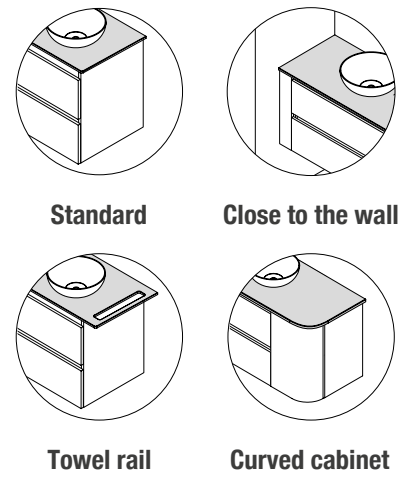

Available finishes