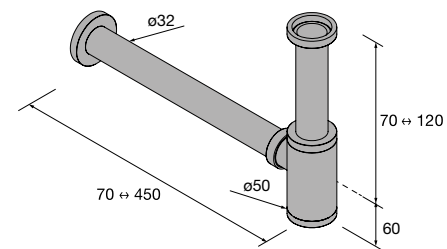

DRAIN PIPES

330