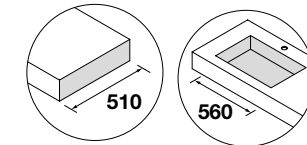

COMPAKT

Original

COMPAKT WORKTOP WITH INTEGRATED SINK (560) DEPTH 460 MM

Bespoke worktop with integrated sink and ABS tank 560 x 290 mm with antibacterial treatment, adjustable brackets and fixing brackets included 150 x 415 mm.

Download order sheet

	Bali	Africa oak	Havana	White marble	Concrete	Grey stone	£
	COD.	COD.	COD.	COD.	COD.	COD.	
700 - 800	91167	83287	84096	83340	83392	83366	865
801 - 1000	91168	83288	84097	83341	83393	83367	1035
1001 - 1200	91169	83289	84098	83342	83394	83368	1204
1201 - 1400	91170	83290	84099	83343	83395	83369	1370
1401 - 1600	91171	83291	84100	83344	83396	83370	1540
1601 - 1800	91172	83292	84101	83345	83397	83371	1709
1801 - 2000	91173	83293	84102	83346	83398	83372	1877
2001 - 2500	91174	83294	84103	83347	83399	83373	2382

NOTE: Can be combined with *Modular* series

COMPAKT WORKTOP WITH INTEGRATED SINK(560) DEPTH 510 MM

Bespoke worktop with integrated sink and ABS tank 560 x 290 mm with antibacterial treatment, adjustable brackets and fixing brackets included 150 x 415 mm.

Download order sheet

	Bali	Africa oak	Havana	White marble	Concrete	Grey stone	£
	COD.	COD.	COD.	COD.	COD.	COD.	
700 - 800	91179	83300	84109	83353	83405	83379	881
801 - 1000	91180	83301	84110	83354	83406	83380	1050
1001 - 1200	91181	83302	84111	83355	83407	83381	1219
1201 - 1400	91182	83303	84112	83356	83408	83382	1388
1401 - 1600	91183	83304	84113	83357	83409	83383	1556
1601 - 1800	91184	83306	84114	83358	83410	83384	1723
1801 - 2000	91185	83307	84115	83359	83411	83385	1893
2001 - 2500	91186	83308	84116	83360	83412	83386	2399

COMPAKT WORKTOP WITH INTEGRATED SINK (560) DEPTH 460 MM

Download order sheet