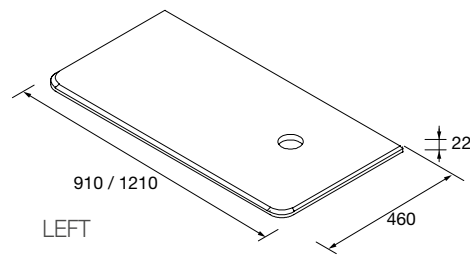

COMPAKT

WORKTOP UNIIQ (COMPACT STONE)

Uniiq worktop made of natural compact stone, 3 pre-drills to choose tap position according to sink.

	Calacatta	Marquina black	
	COD.	COD.	£
600	95083	95079	490
800	95084	96795	518

WORKTOP UNIIQ (COMPACT STONE) R

Uniiq worktop made of natural compact stone, 3 pre-drills to choose tap position according to sink.

	Calacatta	Marquina black	
	COD.	COD.	£
900	83914	83940	543
1200	83942	83943	725

WORKTOP UNIIQ (COMPACT STONE) L

Uniiq worktop made of natural compact stone, 3 pre-drills to choose tap position according to sink.

	Calacatta	Marquina black	
	COD.	COD.	£
900	85168	85169	543
1200	85171	85172	725

How to order your worktop with inset sink Kompakt

Available depths

Sink sizes

Number of sinks

Download and fill in interactive order form

www.salgar.net

Wall tap

Bol / Altiro / Seduction / Kandy / Lokum / Bulkan / Verila / Carla

High tap right / left

Bol / Altiro / Seduction / Kandy / Lokum / Bulkan

Centred tap

Bica / Talea