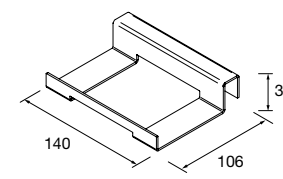

Sheet metal shelf. Thickness 2 mm.

Matt white	Matt black	
COD.	COD.	£
97659	97666	104

LLOYD SHELF

Sheet metal shelf. 2 mm thick.

Matt white	Matt black	
COD.	COD.	£
97660	97667	90

LLOYD DRYER-STRAIGHTENERS

Sheet metal hair dryer/straighteners holder. 2 mm thick.