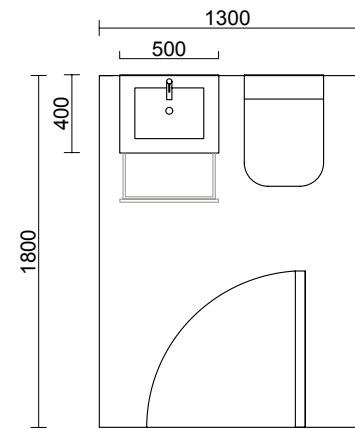

DEPTH 400 MM
Reduced depth bathroom furniture specially suitable to make the most space