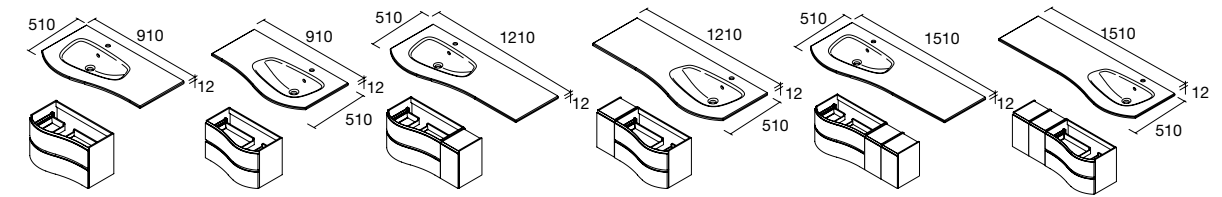

COD.	£	COD.	£	COD.	£	COD.	£	COD.	£	COD.	£
87592	522	87593	522	87594	677	87595	677	91122	833	91123	833