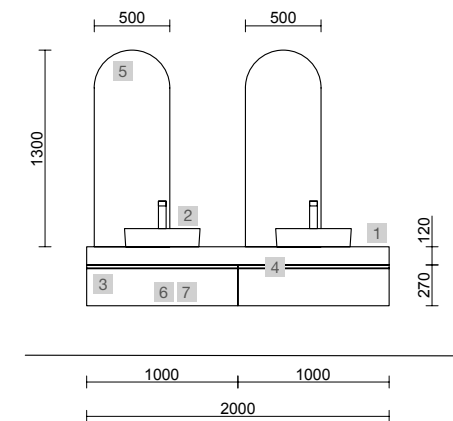

OPTIONS		
COD.	DESCRIPTION	£
5	97643 Mirror EMILE 500 x 2 horizontal vertical with LED light (20 W- 5700°K) IP 44 500 x 1300 mm	1012
6	103973 Bottle trap POSYX Chrome brass x 2	124
7	102305 Open valve FLOW Matt black x 2	142