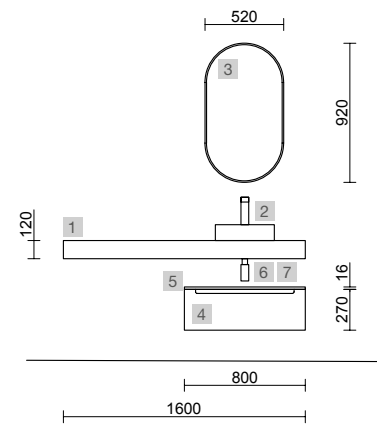

COMPAKT 1600 BALI

COD.	DESCRIPTION	£
COMPOSITION OF 1600		
1	91195 Worktop COMPAKT 46 Bali from 1401 to 1600 mm, for 1 countertop basin 1401 - 1600 x 460 x 120 mm	1321
2	97648 Countertop basin BICA Solid surface Bicolour without bottle trap or clicker waste Ø 390 x 105 mm	375
FULL SET PRICE		1696
OPTIONS		
COD.	DESCRIPTION	£
3	91121 Mirror OLIMPIA 920 Black velvet vertical with LED light (20 W- 5700°K.) IP44 920 x 520 x 30 mm	455
4	96435 Wall hung storage unit MONTERREY 800 Black velvet 1 metallic drawer with soft close 797 x 270 x 450 mm	545
5	96861 Worktop Black velvet for vanity and storage unit, not mechanized 807 x 16 x 460 mm	121
6	103974 Bottle trap SMART Matt black	90
7	102305 Open valve FLOW Matt black	71

Moment

Renoir

mam

Uniq

COMPAKT

PRICE LIST ORIGINAL