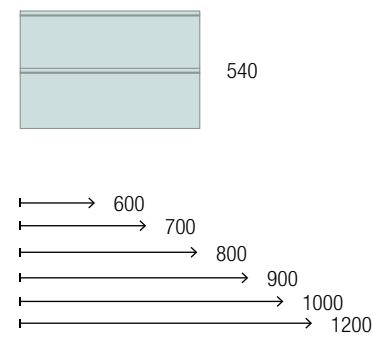

2 DRAWERS VANITY UNIT