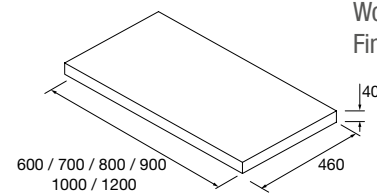

Gloss white	White cotton	Black velvet	Africa oak	Charcoal	
	COD.	COD.	COD.	COD.	COD.	£
600	97432	97433	97434	23016	97435	250
700	97436	97437	97438	97440	97439	282
800	97441	97442	97443	23017	97444	315
900	97445	97446	97447	97448	97449	359
1000	97450	97451	97452	23018	97453	389
1200	97454	97455	97456	23019	97457	457

NOTE: more options for bespoke and machined worktops on page 298

WORKTOPS WITH A THICKNESS OF 12 MM

Worktops 12 mm thick in sizes from 600 to 1200 mm without machining. Matt white finish, terrazo and white marble in solid surface, black slate in compact