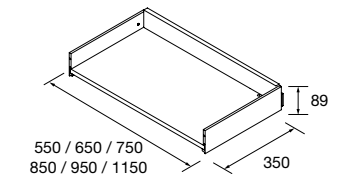

Metallic drawer full extension with pipe cutout, Onix interior

onix		
	COD.	£
600	103143	177
800	103144	205
1000	103145	232
1200	103146	260

NOTE: Can be combined with Spirit and Monterrey ranges

METALLIC DRAWER WITHOUT PIPE CUTOUT