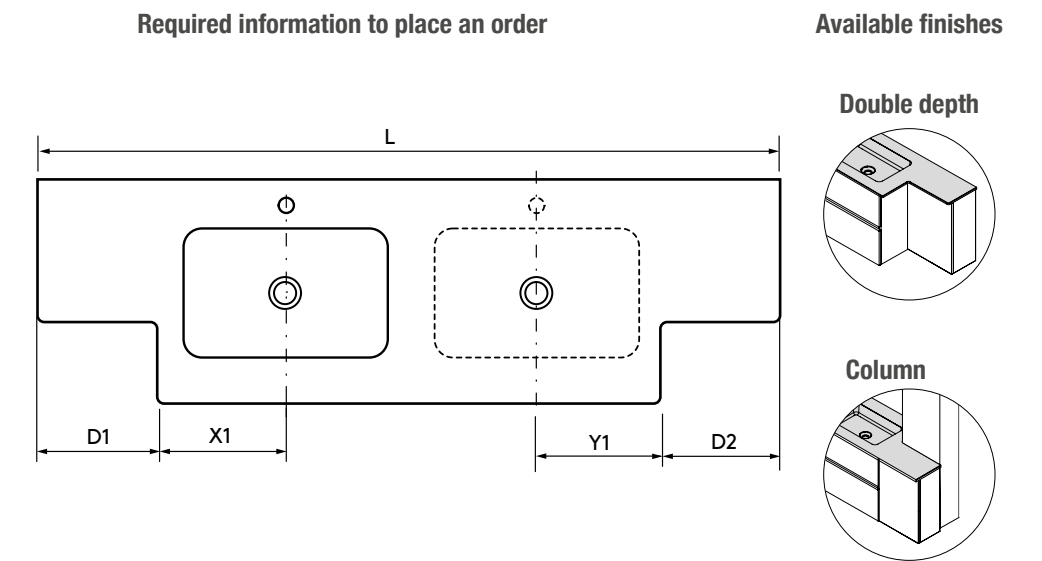

NAILA WASHBASIN