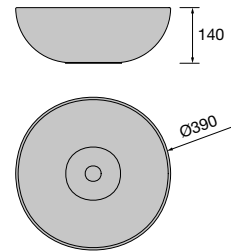

Consult our guide to worktops drill holes