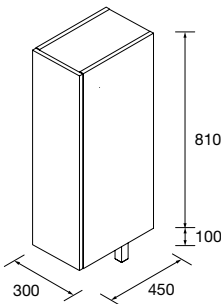

ALLIANCE FLOOR-STANDING STORAGE UNIT WITH 1 DOOR

1 door floor standing and reversible storage unit with push opening system and onix, interiors. 110° opening hinges and 2 height adjustable shelves.
Booster / union leg included
it can be combined with series:
Spirit