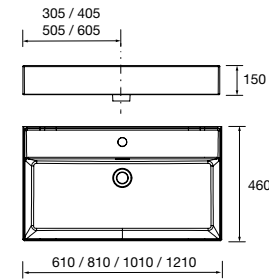

Basin VENETO 610 White porcelain
1 basin without bottle trap or clicker waste
610 x 120 x 460 mm
23400 283 £

Basin VENETO 810 White porcelain
1 basin without bottle trap or clicker waste
810 x 120 x 460 mm
23401 297 £

Basin VENETO 1010 White porcelain
1 basin without bottle trap or clicker waste
1010 x 120 x 460 mm
23397 344 £

Basin VENETO 1210 White porcelain
1 basin without bottle trap or clicker waste
1210 x 120 x 460 mm
24177 532 £