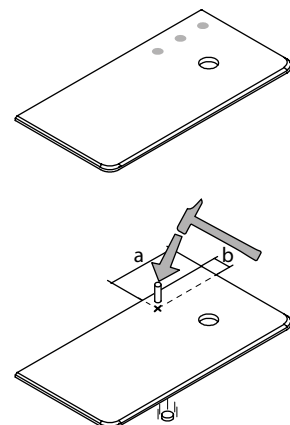

High tap right / left

Bol / Altiro / Seduction / Kandy / Lokum / Bulkan

Centred tap

Bica / Talea

COMPAKT

Original

COMPAKT WORKTOP WITH INTEGRATED SINK (460) DEPTH 460 MM

Bespoke worktop with integrated sink and ABS tank 460 x 290 mm with antibacterial treatment, adjustable brackets and fixing brackets included 150 x 415 mm.