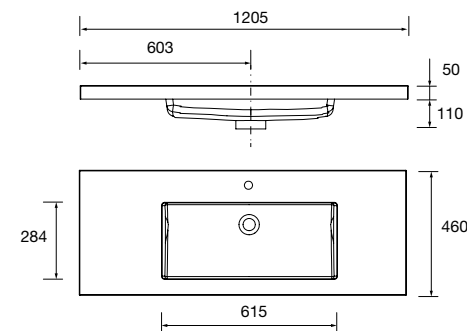

Basin TOSCANA 1205 White mineral load
1 basin without bottle trap or clicker
waste
1205 x 50 x 460 mm

23396 478 £