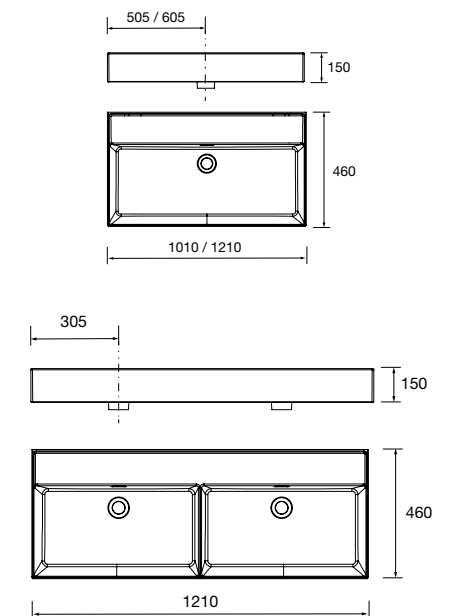

Basin VENETO 1210 double White porcelain
2 basins without bottle trap or clicker waste, without tap
1210 x 120 x 460 mm
85913 546 £