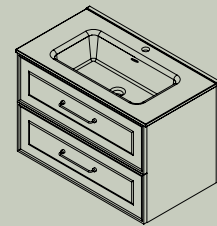

I

N

D

E

X

ORIGINAL

33 - Renoir

119 - Pricelist Original

MODULAR

269 - Pricelist Modular

WASHBASIN, MIRRORS AND ACCESSORIES