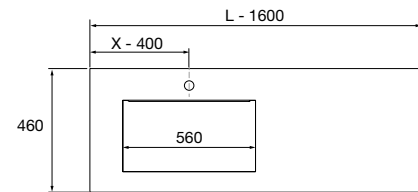

Moment

Renoir

mam

Uniq

COMPAKT

PRICE LIST ORIGINAL