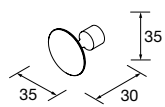

KNOB STYLE

Style knob for vanity and storage unit

	Black matt	Brass	Gold	Silver	
	COD.	COD.	COD.	COD.	£
35	91331	91330	91328	91329	23