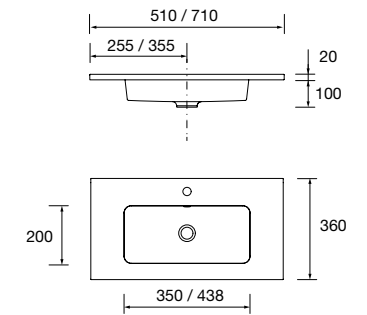

Basin S35 510 superfine White porcelain
without bottle trap or clicker waste
510 x 20 x 360 mm
97069 164 £

Basin S35 710 superfine White porcelain
without bottle trap or clicker waste
710 x 20 x 360 mm
19324 186 £