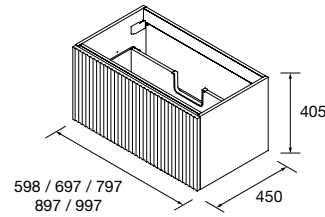

WALL-HUNG UNIT BIBA 1 DRAWER

Wall hung unit with 1 large capacity metal drawer, with full extension, Onix interior and soft close. Handle not included, 3 finishes available.

	Natural	Africa oak	Bay pine	Walnut Maya	£
	COD.	COD.	COD.	COD.	
600	102949	102959	102954	102247	504
700	102950	102960	102955	102947	518
800	102951	102961	102956	102248	531
900	102952	102962	102957	102948	552
1000	102953	102963	102958	102249	573