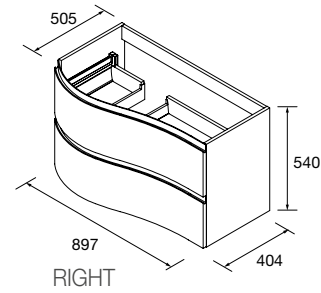

mam

original E-05 5

MAM WALL HUNG UNIT 2 DRAWERS R

Curved wall hung vanity unit with 2 full-extension metal drawers, Onix interiors and soft close. Capacity 40 kg.