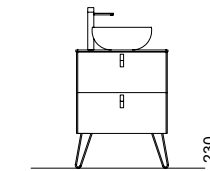

LEGS FOR COUNTERTOP BASINS HEIGHT 230 MM

LEGS FOR INSET WASHBASINS HEIGHT 330 MM

Complement vanities of 2 drawers with our selection of legs