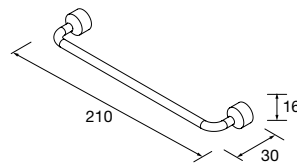

HANDLE STYLE

Style handle for vanity unit

	Black matt	Brass	Gold	Silver	
	COD.	COD.	COD.	COD.	£
210	91335	91334	91332	91333	32

KNOB STYLE

Style knob for vanity and storage unit

	Black matt	Brass	Gold	Silver	
	COD.	COD.	COD.	COD.	£
35	91331	91330	91328	91329	23