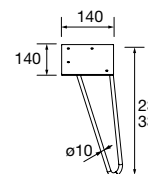

UNIQ 230 2 LEGS SET 230 / 330

Optional set of 2 legs for wall hung unit, 3 finishes available, height 230/330 mm.

	White	Black	Chrome	£
	COD.	COD.	COD.	
230	24716	24717	24718	54
330	24713	24714	24715	68