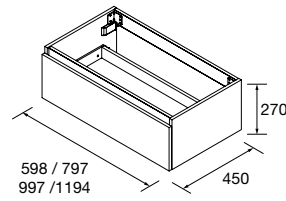

Spirit

WALL-HUNG UNIT SPIRIT 1 DRAWER WITHOUT PIPE CUTOUT

Wall-hung storage unit with 1 full extension metallic drawer without pipe cutout. Onix interiors with soft close. Handle not included, 3 available finishes.

	Natural	Africa oak	Bay pine	Walnut Maya	£
	COD.	COD.	COD.	COD.	
600	22786	90951	22785	102848	373
800	22792	90952	22791	102847	428
1000	22798	90953	22797	102846	483
1200	26629	90954	26632	102845	538