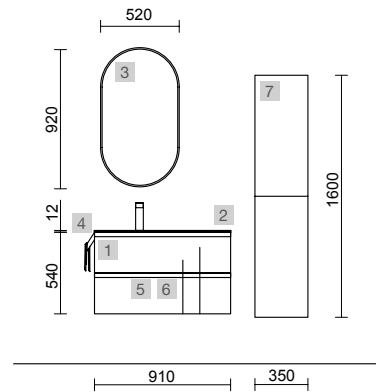

OPTIONS		
COD.	DESCRIPTION	£
3	87862 Mirror OLIMPIA 920 White cotton vertical with LED light (20 W- 5700°K.) IP44 920 x 520 x 30 mm	455
4	23027 Single towel rail JAZZ White depth 35, 40, 45 y 50 235 x 125 x 68 mm	56
5	103973 Bottle trap POSYX Chrome brass	62
6	102304 Clicker valve FLOW Chrome	76