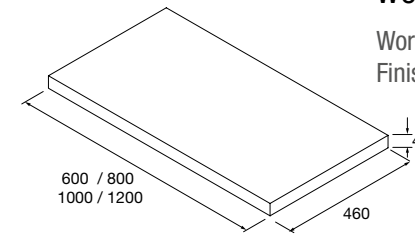

Semi inset basins (Solid Surface)

	
MAEL Matt white solid surface	MAEL Solid surface Bicolour
COD. £	COD. £
97654 347	97655 375

See our guide to worktop drill holes

WORKTOP THICKNESS 40 MM

Worktops with 40mm, sizes from 600 to 1200 and custom made not mechanized. Finishes in high pressure laminates (HPL) and melamine.