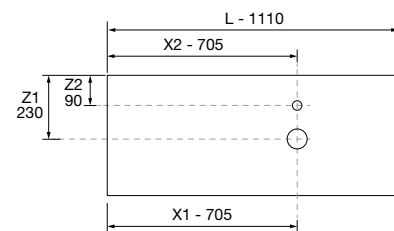

COD.	DESCRIPTION	£
COMPOSITION OF 1100		
1	103040 Wall hung vanity BIBA 800 Blue fog 1 metallic drawer with soft close and 1 interior drawer 797 x 405 x 450 mm	683
2	102263 Handle BAO Matt white	18
3	103157 Wall hung storage unit ALLIANCE 300 Blue fog left / right 1 door push opening system 300 x 405 x 450 mm	262
4	103632 Worktop Matt white solid surface from 1011 to 1210 for vanity and storage unit, with or without tap hole 1011 - 1210 x 12 x 460 mm	462
5	103312 Countertop basin BICA Blue fog solid surface without bottle trap or clicker waste Ø 390 x 105 mm	413
FULL SET PRICE		1838

OPTIONS		
COD.	DESCRIPTION	£
6	91131 Mirror OASIS 800 round Ø 800 mm	137
7	91130 Mirror OASIS 600 round Ø 600 mm	109
8	103356 Mirror OASIS 400 round Ø 400 mm	95
9	103349 Light CIRCUS 315 (10,8 W - 4000*) IP 44 315 mm	206
10	103350 Light CIRCUS 420 (10,8 W - 4000*) IP 44 420 mm	213
11	103973 Bottle trap POSYX Chrome brass	62
12	102303 Open valve FLOW Chrome	71

AUXILIARY		
COD.	DESCRIPTION	£
13	97673 Metal front LLOYD Matt white 800 x 100 x 29 mm	192
14	97657 Towel rail LLOYD Matt white for Lloyd units and structures 340 x 95 x 32 mm	117
15	97661 Hair dryer/straighteners holder LLOYD Matt white for Lloyd units and structures 140 x 32 x 106 mm	68
16	97663 Basket LLOYD Matt white for Lloyd units and structures 90 x 124 x 100 mm	117