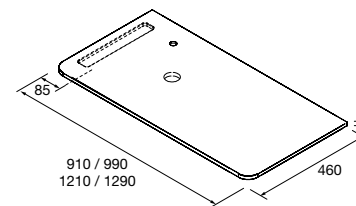

WORKTOP UNIQ 12 MM. (RIGHT)

Bespoke Uniq worktop with machining option for tap, countertop basin and integrated towel rail. 4 finishes available. Order form to be completed.

	Matt white solid surface		Black slate		White marble		Terrazo natura	
	COD.	£	COD.	£	COD.	£	COD.	£
900	96781	366	96785	435	97375	435	103178	435
1200	96782	462	96786	545	97376	545	103180	545

OPTIONAL MACHINED FOR WASHBASIN, TAP AND TOWEL RAIL

WORKTOP UNIQ 12 MM. (LEFT)

Bespoke Uniq worktop with machining option for tap, countertop basin and integrated towel rail. 4 finishes available. Order form to be completed.

	Matt white solid surface		Black slate		White marble		Terrazo natura	
	COD.	£	COD.	£	COD.	£	COD.	£
900	103166	366	103168	435	103170	435	103179	435
1200	103167	462	103169	545	103171	545	103181	545

Download order sheet