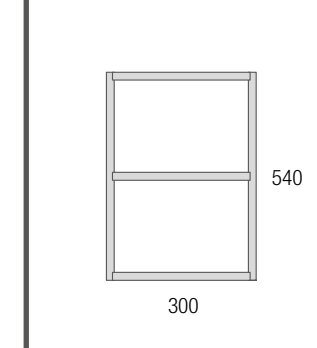

WALL-HUNG UNIT 2 SPACES