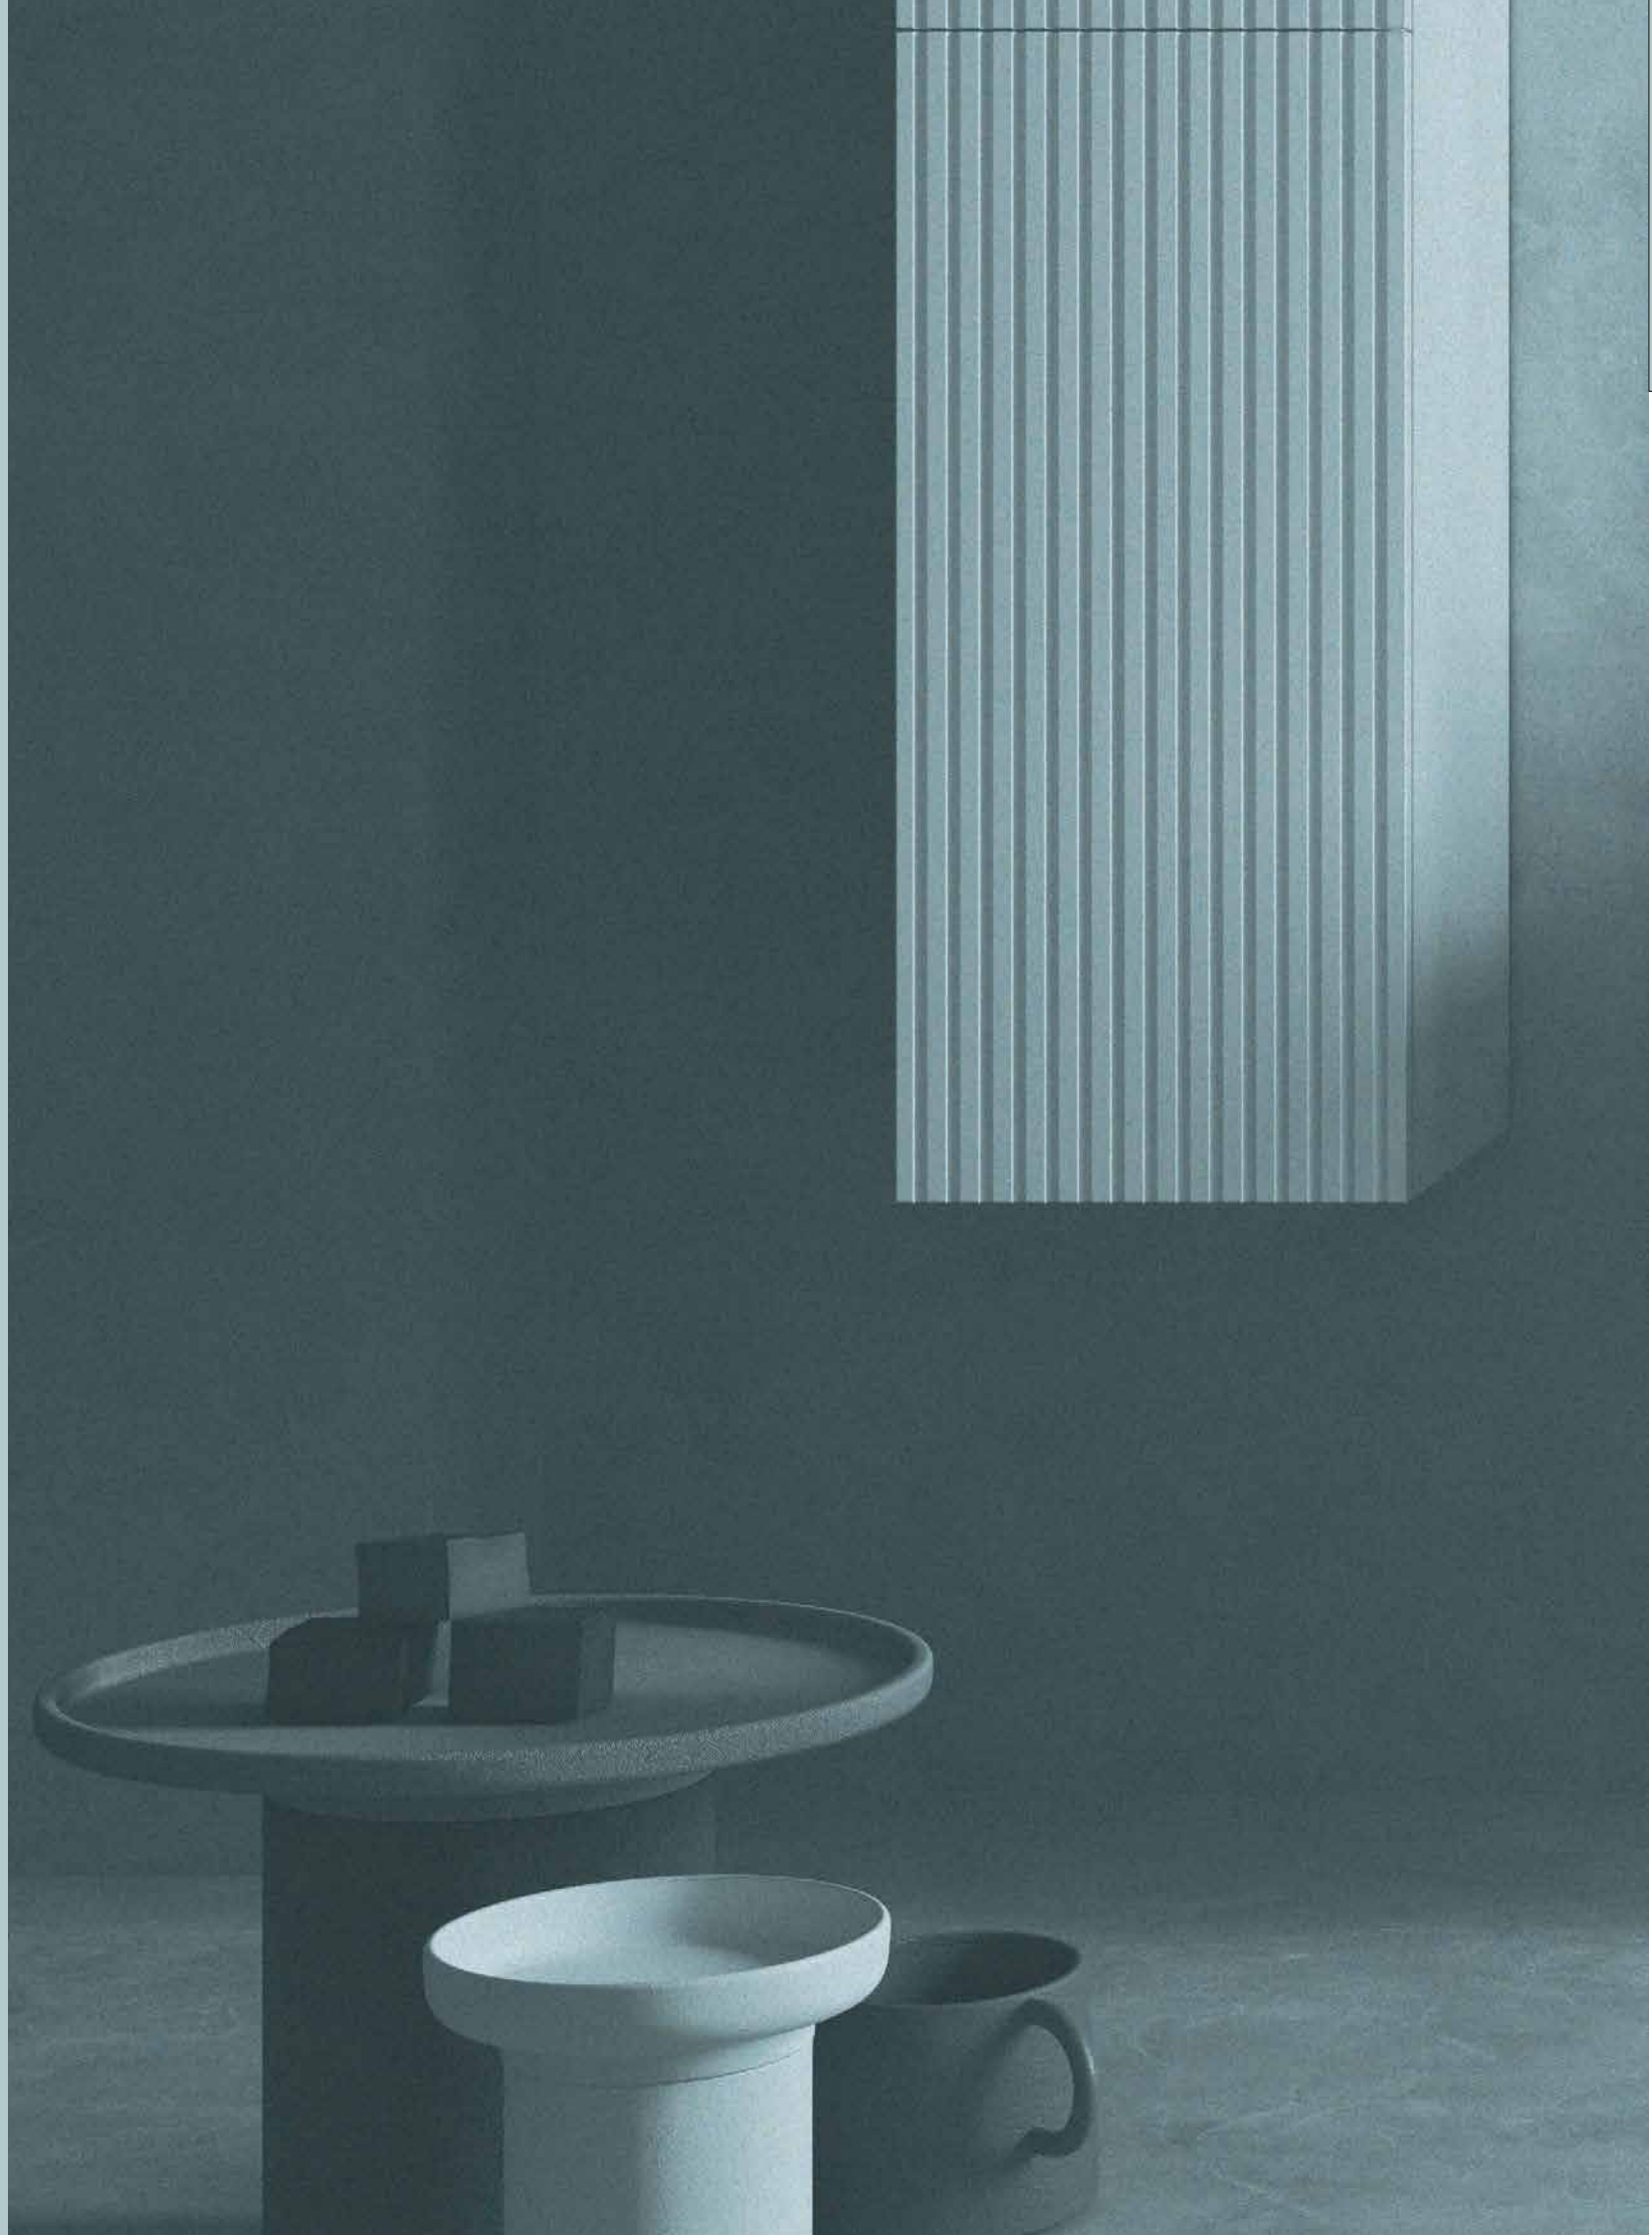

LLOYD WITH COMPAKT AND VANITY 2 DRAWERS

LLOYD WITH COMPAKT WORKTOP, COUNTERTOP BASIN AND COMPAKT SHELF

MODULAR

VITAL

Emphasising the idea of "doing again", "experiencing again" and "reconnecting" with what truly matters. This collection lets you reconnect with your inner self, recreate a unique atmosphere and personalise your space in such a way that everything is transformed and given a new lease of life.