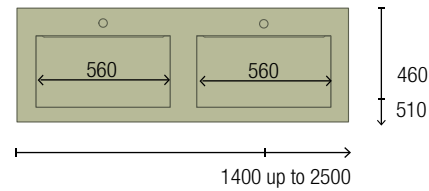

ELEGANT

Distinguished and majestic, its presence does not go unnoticed. Kompakt offers high quality made-to-measure options. Define your style and expand your storage solutions by combining with our modular series and the Alliance auxiliary units.

COMPAKT 1 SINK

SINK 460

SINK 560

1 COUNTERTOP BASIN

COMPAKT 2 SINKS

SINK 460

SINK 560

2 COUNTERTOP BASINS

COMPAKT SHELVES

DETAILS

FEATURES

FINISHES

100% phenolic compact material – HPL

Solution for bathrooms of all sizes: made-to-measure worktops. Now you can make the most of the space in your bathroom with customized worktops that arrange perfectly to any size from 600 to 2500mm. Enjoy a functional and aesthetic design, making the most of every centimeter.

Kompakt collection is built to last and to meet the requirements and demands of the most discerning customers. With all the necessary warranties, it offers exceptional durability and reliability.

Customize your bathroom project with Kompakt collection, with a variety of finishes, solutions, and washbasins to suit your needs.