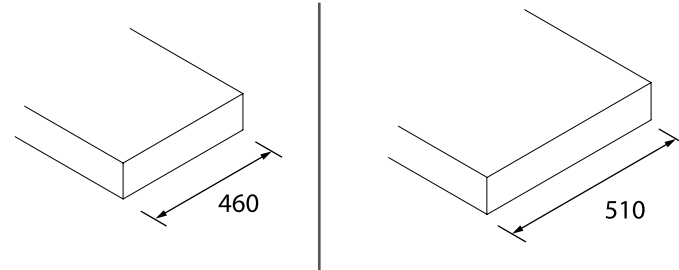

Available depths

Number of sinks