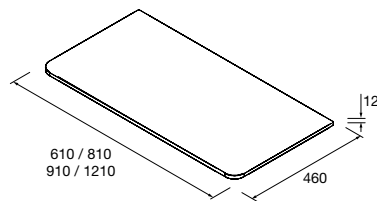

TOP BASINS (porcelain)

ALTIRO Matt white porcelain	SEDUCTION White porcelain	KANDY White porcelain	LOKUM Matt black porcelain	VERILA White porcelain
COD. £	COD. £	COD. £	COD. £	COD. £
24555 290	21854 248	91489 278	87734 297	91487 247
CARLA 45 White porcelain	CARLA 45 Denim porcelain	CARLA 45 Hunter porcelain	CARLA 45 Clay porcelain	
COD. £	COD. £	COD. £	COD. £	
103343 207	102282 371	102283 371	102280 371	

Countertop basins (solid surface)

BOL Matt white solid surface	BULKAN Solid surface black	TALEA Matt white solid surface	TALEA Solid surface Bicolour	BICA Matt white solid surface	BICA Solid surface Bicolour
COD. £	COD. £	COD. £	COD. £	COD. £	COD. £
26536 330	91491 357	97649 347	97652 375	97647 347	97648 375
BICA Blue fog solid surface	BICA Night blue solid surface	BICA Terracota solid surface	BICA Green forest solid surface	BICA Anthracite solid surface	BICA Macchiato solid surface
COD. £	COD. £	COD. £	COD. £	COD. £	COD. £
103312 413	103313 413	103314 413	103315 413	103316 413	102271 413

See our guide to worktopdrill holes

WORKTOP UNIQ 12 MM.

Uniq worktop 12 mm thick, without machining, in 4 available finishes

	Matt white solid surface		Black slate		White marble		Terrazo natura	
	COD.	£	COD.	£	COD.	£	COD.	£
600	96659	269	96661	338	97369	338	103172	338
800	96660	297	96662	366	97370	366	103173	366
900	24727	311	96663	380	97371	380	103174	380
1200	24728	352	96664	435	97372	435	103175	435