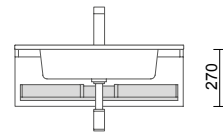

Metallic drawer full extension with pipe cutout, Onix interior

onix		
	COD.	£
600	103143	177
800	103144	205
1000	103145	232
1200	103146	260

NOTE: Can be combined with Spirit and Monterrey ranges

METALLIC DRAWER WITHOUT PIPE CUTOUT