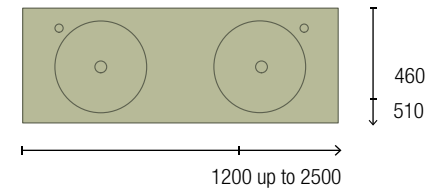

COMPAKT SHELVES

DETAILS

FEATURES

FINISHES

100% phenolic compact material – HPL

Solution for bathrooms of all sizes: made-to-measure worktops. Now you can make the most of the space in your bathroom with customized worktops that arrange perfectly to any size from 600 to 2500mm. Enjoy a functional and aesthetic design, making the most of every centimeter.