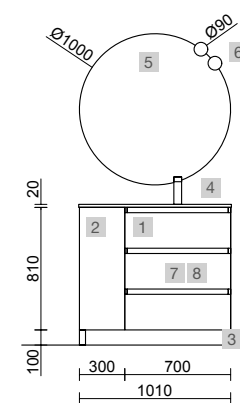

COD.	DESCRIPTION	£	OPTIONS	COD.	DESCRIPTION	£	
COMPOSITION OF 1000							
1	102759	Vanity SPIRIT 700 Walnut Maya 3 metallic drawers with soft close 697 x 810 x 450 mm	729	5	91132	Mirror OASIS 1000 round Ø 1000 mm	178
2	103153	Storage unit ALLIANCE 300 Walnut Maya left / right 1 door push opening system 300 x 810 x 450 mm	297	6	91238	Light GILDA 90 x 2 (5 W- 4000°K) IP44 Ø 90 mm	142
3	83425	Set of 4 legs Matt black 100 mm	21	7	103973	Bottle trap POSYX Chrome brass	62
4	97062	Basin CONSTANZA 1000 storage unit on the left White porcelain without bottle trap or clicker waste, for vanity unit of 1000 1010 x 20 x 460 mm	358	8	102306	Clicker valve FLOW Matt black	76
FULL SET PRICE		1405