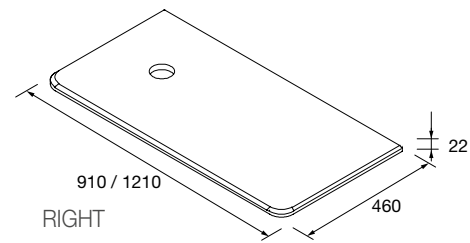

WORKTOP UNIIQ (COMPACT STONE)

Uniiq worktop made of natural compact stone, 3 pre-drills to choose tap position according to sink.

	Calacatta	Marquina black	
	COD.	COD.	£
600	95083	95079	490
800	95084	96795	518

WORKTOP UNIIQ (COMPACT STONE) R

Uniiq worktop made of natural compact stone, 3 pre-drills to choose tap position according to sink.

	Calacatta	Marquina black	
	COD.	COD.	£
900	83914	83940	543
1200	83942	83943	725