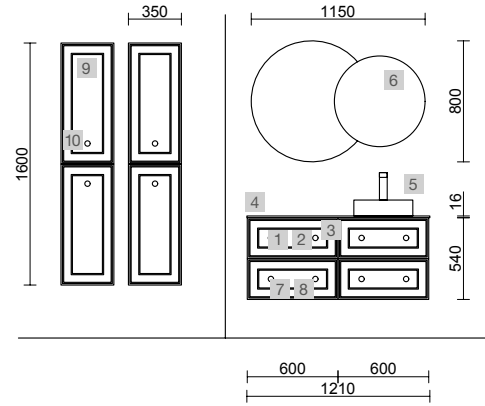

COD.	DESCRIPTION	£
COMPOSITION OF 1200		
1	91301 Wall hung vanity RENOIR 600 Macchiato x 2 2 metallic drawers with soft close 598 x 540 x 450 mm	1600
2	103306 Complete drawer METALLIC onix upper drawer for vanity unit of 600 mm deep 45 545 x 140 x 350 mm	177
3	91331 Handle STYLE 35 Black matt x 8	184
4	96898 Worktop Black velvet for vanity and storage unit, not mechanized 1206 x 16 x 460 mm	151
5	97652 Countertop basin TALEA Solid surface Bicolour without bottle trap or clicker waste 360 x 115 x 360 mm	375
FULL SET PRICE		2487

OPTIONS		
COD.	DESCRIPTION	£
6	103355 Mirror DOPPIO round double with light (20 W- 4000PK.) IP44 1150 x 800 mm	545
7	103973 Bottle trap POSYX Chrome brass	62
8	102305 Open valve FLOW Matt black	71

AUXILIARY		
COD.	DESCRIPTION	£
9	91319 Wall hung tall unit RENOIR Macchiato x 2 2 doors with soft close and without handle 350 x 1600 x 349 mm	1364
10	91331 Handle STYLE 35 Black matt x 4	92