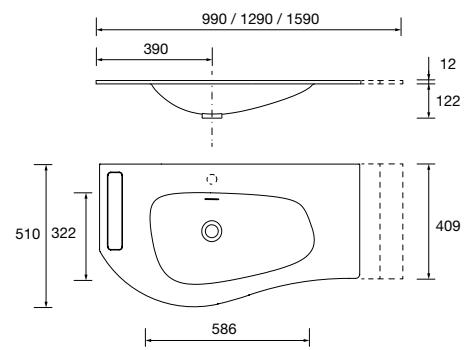

Glossy finish

OPTIONAL TAP HOLE

Download order sheet

MAM WASHBASIN, with tap hole
(mineral load gloss finish)

COD.	£	COD.	£	COD.	£	COD.	£
83876	323	83877	323	83878	398	83879	398

MAM WASHBASIN, with tap hole (solid surface)

COD.	£	COD.	£	COD.	£	COD.	£	COD.	£	COD.	£
87592	522	87593	522	87594	677	87595	677	91122	833	91123	833

Matt finish

OPTIONAL TAP HOLE

Download order sheet

MAM WASHBASIN, with tap hole
(mineral load matt)

COD.	£	COD.	£	COD.	£	COD.	£
83945	323	83946	323	83947	398	83948	398

MAM washbasin with towel rail (solid surface)

COD.	£	COD.	£	COD.	£	COD.	£	COD.	£	COD.	£
97395	633	97398	633	97396	761	97399	761	97397	951	97400	951