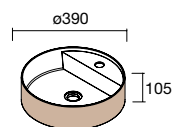

Required information to order a custom-made worktop

Optional tap and basin hole

TOP BASINS

ALTIRO
Matt white porcelain

COD.	£
24555	290

LOKUM
Matt black porcelain

COD.	£
87734	297

BOL
Matt white solid surface

COD.	£
26536	330

BICA
Matt white solid surface

COD.	£
97647	347

BICA
Solid surface Bicolour

COD.	£
97648	375

BICA
Blue fog solid surface

COD.	£
103312	413

BICA
Night blue solid surface

COD.	£
103313	413

BICA
Terracota solid surface

COD.	£
103314	413

BICA
Green forest solid surface

COD.	£
103315	413

BICA
Anthracite solid surface

COD.	£
103316	413

BICA
Macchiato solid surface

COD.	£
102271	413

See our guide to worktop drill holes

MAM WORKTOP RIGHT

Worktop for MAM vanity unit with machining option for basin and tap. Order form to be completed.

	Matt white solid surface		Black slate		White marble		Terrazo natura	
	COD.	£	COD.	£	COD.	£	COD.	£
900	83880	477	96745	519	97378	519	103287	519
1200	83882	523	96746	576	97379	576	103288	576
1500	91126	716	96747	773	97380	773	103289	773

MAM WORKTOP LEFT

Worktop for MAM vanity unit with machining option for basin and tap. Order form to be completed.

	Matt white solid surface		Black slate		White marble		Terrazo natura	
	COD.	£	COD.	£	COD.	£	COD.	£
900	83881	477	96748	519	97382	519	103290	519
1200	83883	523	96749	576	97387	576	103291	576
1500	91127	716	96750	773	97388	773	103292	773

MAM WORKTOP WITH TOWEL RAIL R.

Worktop for MAM vanity unit with towel rail with machining option for basin and tap. Order form to be completed.

	Matt white solid surface		Black slate		White marble		Terrazo natura	
	COD.	£	COD.	£	COD.	£	COD.	£
900	85967	491	96751	532	97389	532	103293	532
1200	85969	537	96752	589	97390	589	103294	589
1500	91128	730	96758	785	97391	785	103295	785

MAM WORKTOP WITH TOWEL RAIL L.