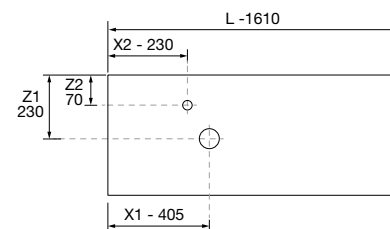

OPTIONS		
COD.	DESCRIPTION	£
4	20742 Mirror REFLEXO 1200 horizontal vertical LED light (4,4 W/m - 4000°K) IP 44 1200 x 600 mm	506
5	91470 Shelf MOMENT 430 right Real 430 x 137 x 89 mm	174
6	103973 Bottle trap POSYX Chrome brass	62
7	102303 Open valve FLOW Chrome	71

AUXILIARY		
COD.	DESCRIPTION	£
8	91459 Cabinet MOMENT 400 Real x 2 1 left / right door with soft close 400 x 400 x 181 mm	1344
9	91453 Cabinet MOMENT 250 Real x 2 1 left / right door with soft close 250 x 800 x 181 mm	1460
10	91476 Shelf MOMENT 800 Real x 2 180 x 800 x 180 mm	672