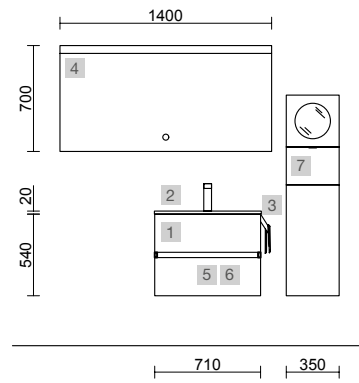

COD.	DESCRIPTION	£
COMPOSITION OF 700		
1	96695 Wall hung vanity FUSSION LINE 700 DEPTH 40 Natural 2 soft close drawers 697 x 540 x 385 mm	414
2	97070 Basin Depth 40 IBERIA 710 White porcelain without bottle trap or clicker waste 710 x 20 x 395 mm	198
FULL SET PRICE		612

OPTIONS		
COD.	DESCRIPTION	£
3	23027 Single towel rail JAZZ White depth 35, 40, 45 y 50 235 x 125 x 68 mm	56
4	97601 Mirror ORLEANS 1400 horizontal with LED light, sensor (30+36 W-5700°K) IP 44 1400 x 700 mm	689
5	103973 Bottle trap POSYX Chrome brass	62
6	102304 Clicker valve FLOW Chrome	76

AUXILIARY		
COD.	DESCRIPTION	£
7	83444 Dressing tall unit ALLIANCE Natural with door, drawer and folding mirror 352 x 1000 x 360 mm	544