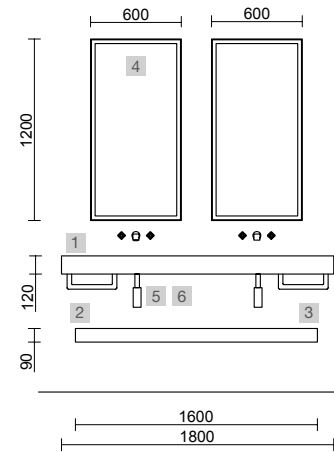

COMPAKT 1800 HAVANA

COD.	DESCRIPTION	£
COMPOSITION OF 1800		
1	84120 Worktop COMPAKT 51 Havana from 1801 to 2000 mm, with 2 large integrated sinks 1801 - 2000 x 510 x 120 mm	2591
2	26195 Towel rail COMPAKT Matt black x 2 330 x 100 mm	296
FULL SET PRICE		2887

OPTIONS		
COD.	DESCRIPTION	£
3	84092 Shelf COMPAKT 42 Havana from 1401 to 1600 mm 1401 - 1600 x 420 x 90 mm	1313
4	91118 Mirror ROMA 1000 x 2 horizontal vertical with black frame, LED light (10,8W/m - 5500°K.) IP 44 1000 x 600 mm	1102
5	103974 Bottle trap SMART Matt black x 2	180
6	102305 Open valve FLOW Matt black x 2	142

Moment

Renoir

mam

Uniq

COMPAKT

PRICE LIST ORIGINAL