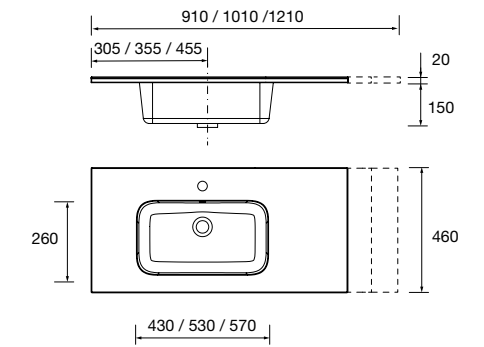

Basin CONSTANZA 900 storage unit on
the right White porcelain

without bottle trap or clicker waste, for
vanity unit of 600
910 x 20 x 460 mm

97061 289 £

Basin CONSTANZA 1000 storage unit on
the right White porcelain

without bottle trap or clicker waste, for
vanity unit of 700
1010 x 20 x 460 mm

97063 358 £

Basin CONSTANZA 1200 storage unit on
the right White porcelain

without bottle trap or clicker waste, for
vanity unit of 900
1210 x 20 x 460 mm

97066 496 £