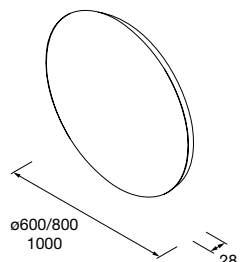

- **Mirror MITO CURVE 600**
  round with LED light (7 W- 4000°K.) IP 44
  Ø 600 mm
  103358 544 £
- **Mirror MITO CURVE 800**
  round with LED light (7 W- 4000°K.) IP 44
  Ø 800 mm
  103359 599 £
- **Mirror MITO CURVE 1000**
  round with LED light (7 W- 4000°K.) IP 44
  Ø 1000 mm
  103360 765 £

- **Mirror GLOBE 600 Gold**
  round with LED light, sensor
  (12 W- 5700°K.) IP 44
  Ø 600 mm
  97618 472 £
- **Mirror GLOBE 800 Gold**
  round with LED light, sensor
  (10 W- 5700°K.) IP 44
  Ø 800 mm
  97636 506 £
- **Mirror GLOBE 1000 Gold**
  round with LED light, sensor
  (20 W- 5700°K.) IP 44
  Ø 1000 mm
  97639 592 £
- **Mirror GLOBE 600 White**
  round with LED light, sensor
  (12 W- 5700°K.) IP 44
  Ø 600 mm
  97604 472 £
- **Mirror GLOBE 800 White**
  round with LED light, sensor
  (10 W- 5700°K.) IP 44
  Ø 800 mm
  97634 506 £
- **Mirror GLOBE 1000 White**
  round with LED light, sensor
  (20 W- 5700°K.) IP 44
  Ø 1000 mm
  97637 592 £
- **Mirror GLOBE 600 Black**
  round with LED light, sensor
  (12 W- 5700°K.) IP 44
  Ø 600 mm
  97614 472 £
- **Mirror GLOBE 800 Black**
  round with LED light, sensor
  (10 W- 5700°K.) IP 44
  Ø 800 mm
  97635 506 £
- **Mirror GLOBE 1000 Black**
  round with LED light, sensor
  (20 W- 5700°K.) IP 44
  Ø 1000 mm
  97638 592 £

- **Mirror MOON 600**
  round with light (4,4 W/m - 4000°K)
  IP44
  Ø 600 mm
  91120 393 £
- **Mirror MOON 800**
  round with light (4,4 W/m - 4000°K)
  IP44
  Ø 800 mm
  83963 436 £
- **Mirror MOON 1000**
  round with light (4,4 W/m - 4000°K.)
  IP44
  Ø 1000 mm
  83964 485 £

- **Mirror DOPPIO**
  round double with light (20 W-
  4000°K.) IP44
  1150 x 800 mm
  103355 545 £