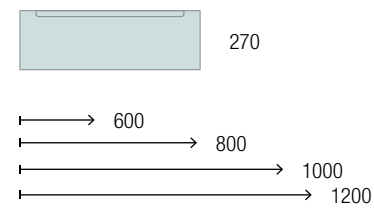

TECHNOLOGY

The 3D coating technology is what makes it possible for the Monterrey range to have the different finishes of our selection of woods. All together with the high gloss lacquers, make this elegant and unique series really stand out.

M modular E-05 5

1 DRAWER VANITY UNIT