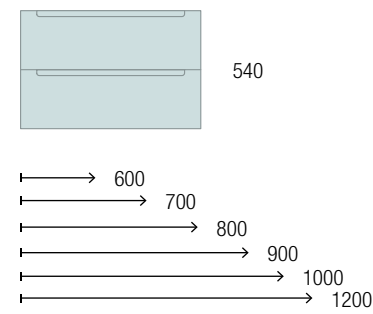

2 DRAWERS VANITY UNIT