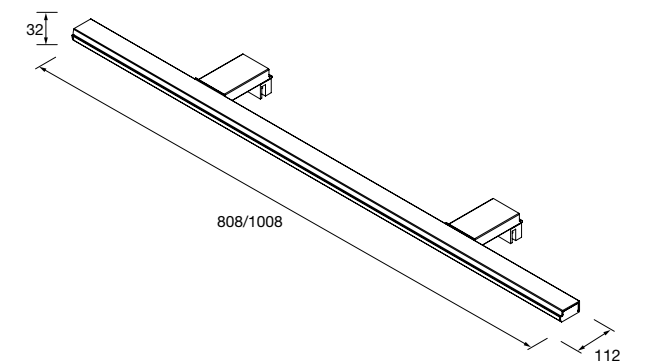

Light PANDORA 1008
gloss chrome LED light (1 x 15 W
-5700°K) IP 44 multihook fastening
1008 x 112 x 32 mm
24549 258 £

Cabinet ALLIANCE 600
2 soft close double mirror doors with switch and socket
598 x 650 x 150 mm
23409 661 £