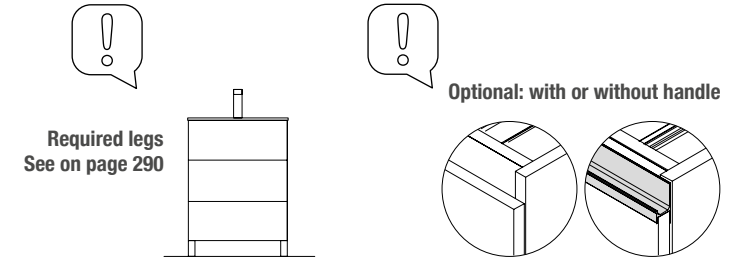

Natural	Africa oak	Bay pine	Walnut Maya	£
	COD.	COD.	COD.	COD.	
600	102750	102756	102754	102758	713
700	102751	102757	102755	102759	729
800	102769	102775	102772	102778	744
900	102770	102776	102773	102779	759
1000	102771	102777	102774	102780	774

	Gloss white	White cotton	Black velvet	Macchiatto	Matt anthracite	Blue fog	Night blue	Terracota	Green forest	£
	COD.	COD.	COD.	COD.	COD.	COD.	COD.	COD.	COD.	
600	102746	102748	102752	103482	103497	103487	103492	103507	103502	774
700	102747	102749	102753	103483	103498	103488	103493	103508	103503	789
800	102760	102763	102766	103484	103499	103489	103494	103509	103504	805
900	102761	102764	102767	103485	103500	103490	103495	103510	103505	820
1000	102762	102765	102768	103486	103501	103491	103496	103511	103506	835

SPIRIT HANDLES

Aluminium profile with 3 available finishes..

	Soft white	Soft black	Gloss anodized	£
	COD.	COD.	COD.	
600	90986	90987	90985	22
700	90989	90990	90988	25
800	90992	90993	90991	26
900	90995	90996	90994	32
1000	90974	90975	90973	37
1200	90976	90977	90978	51