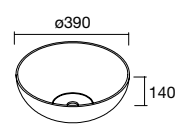

BOL
Matt white solid surface

COD.	£
26536	330