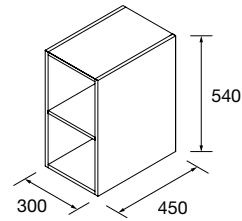

WALL HUNG STORAGE UNIT ALLIANCE 2 COMPARTMENTS

Wall hung storage unit with 2 compartments.
Can be combined with series:
Spirit / Monterrey

	Natural	Africa oak	Bay pine	Walnut Maya	£
300	96979	96980	96981	102825	166

	Gloss white	White cotton	Black velvet	£
300	96976	96977	96978	184