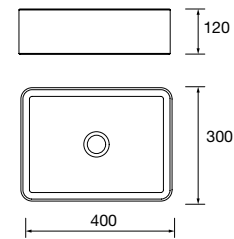

new product Countertop basin CARLA 45 White porcelain
without bottle trap or clicker waste
455 x 325 x 135 mm
103343 207 £