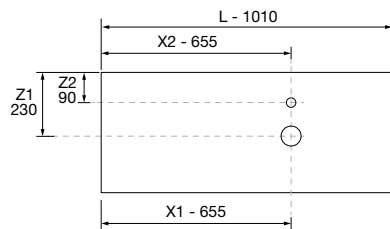

OPTIONS		
COD.	DESCRIPTION	£
5	83964 Mirror MOON 1000 round with light (4,4 W/m - 4000°K.) IP44 Ø 1000 mm	485
6	103973 Bottle trap POSYX Chrome brass	62
7	102303 Open valve FLOW Chrome	71

AUXILIARY		
COD.	DESCRIPTION	£
8	81733 Wall hung tall unit ALLIANCE Night blue left / right 2 doors push opening system 350 x 1600 x 349 mm	600