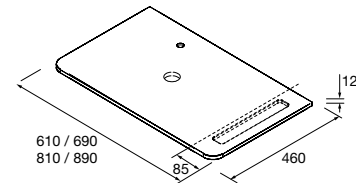

WORKTOP UNIQ 12 MM.

Bespoke Uniq worktop with machining option for tap, countertop basin and integrated towel rail. 4 finishes available. Order form to be completed.

	Matt white solid surface		Black slate		White marble		Terrazo natura	
	COD.	£	COD.	£	COD.	£	COD.	£
600	96779	311	96783	380	97373	380	103176	380
800	96780	352	96784	421	97374	421	103177	421