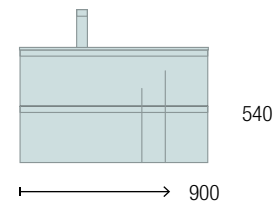

2 DRAWERS VANITY UNIT