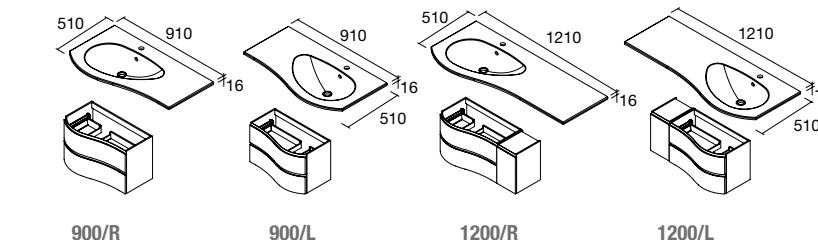

Matt finish

OPTIONAL TAP HOLE

Download order sheet

MAM WASHBASIN, with tap hole
(mineral load matt)

COD.	£	COD.	£	COD.	£	COD.	£
83945	323	83946	323	83947	398	83948	398

MAM washbasin with towel rail (solid surface)