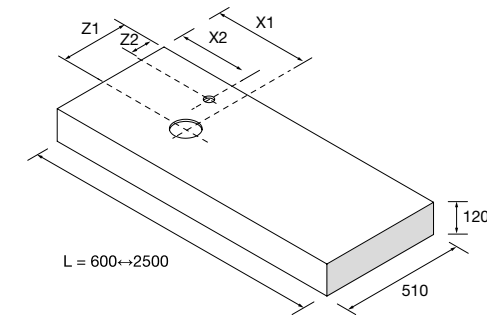

NOTE: Can be combined with *Modular* series

COMPAKT WORKTOP WITH COUNTERTOP BASIN DEPTH 510 MM

Bespoke worktop with machining for countertop basin, fixing brackets included 105x415 mm. Countertop basin not included.