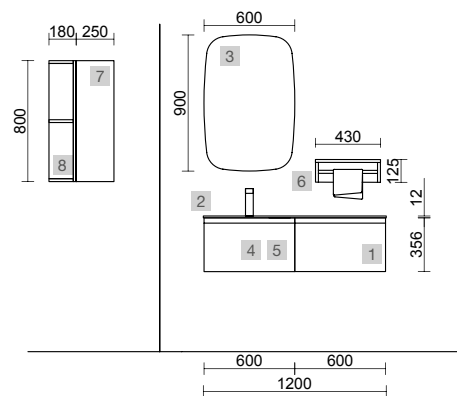

Moment

Renoir

mam

Uniq

COMPAKT

PRICE LIST ORIGINAL

MOMENT 1200 PURE

COD.	DESCRIPTION	£
COMPOSITION OF 1200		
1	91356 Wall hung vanity MOMENT 600 Pure x 2 1 soft close drawer 598 x 356 x 452 mm	2076
2	97568 Bespoken basin Matt white solid surface from 901 to 1200 with 1 sink (46cm), without bottle trap or clicker waste, with or without tap hole 901 - 1200 x 12 x 460 mm	827
FULL SET PRICE		2903
OPTIONS		
COD.	DESCRIPTION	£
3	97641 Mirror LOUIS 600 horizontal vertical with LED light (30 W- 5700°K) IP 44 600 x 900 mm	466
4	102307 Reduced bottle trap CONEX White	76
5	102304 Clicker valve FLOW Chrome	76
AUXILIARY		
COD.	DESCRIPTION	£
6	91465 Towel rail shelf MOMENT 430 Pure with towel rail 430 x 125 x 125 mm	291
7	91452 Cabinet MOMENT 250 Pure 1 left / right door with soft close 250 x 800 x 181 mm	730
8	91475 Shelf MOMENT 800 Pure 180 x 800 x 180 mm	336