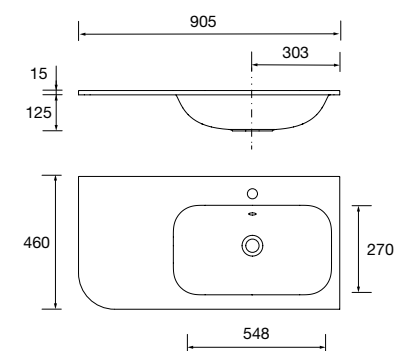

RIGHT

LEFT

for curved storage unit, without bottle trap or clicker drain 910 x 15 x 460 mm

97645 536 £

for curved storage unit, without bottle trap or clicker drain 910 x 15 x 460 mm

97646 536 £