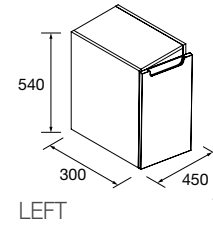

CABINET MONTERREY 1 DOOR L

Reversible cabinet 1 door L with soft close. Onix interior.

	Natural	Africa oak	Bay pine	Walnut Maya	£
	COD.	COD.	COD.	COD.	
300	96582	96583	96584	102908	324