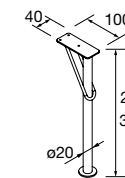

DEVA 230 / 330 2 LEGS SET

Optional set of 2 legs for wall hung unit, 3 finishes available, height 230/330 mm.

	White	Black	Chrome	
	COD.	COD.	COD.	£
230	84128	84129	84130	70
330	84125	84126	84127	76