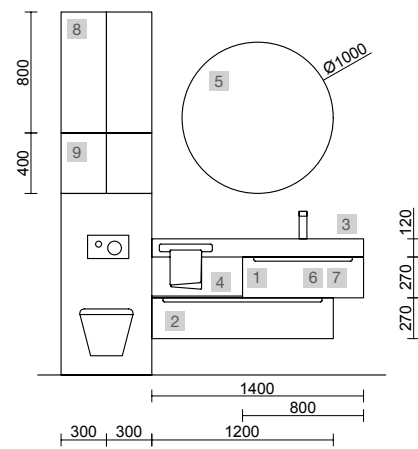

MONTERREY 1400/L MACCHIATO

COD.	DESCRIPTION	£
COMPOSITION OF 1400		
1 96436	Wall hung storage unit MONTERREY 800 Macchiato 1 metallic drawer with soft close 797 x 270 x 450 mm	545
2 96450	Wall hung storage unit MONTERREY 1200 Macchiato 1 metallic drawer with soft close 1197 x 270 x 450 mm	642
3 97825	Bespoken basin NAILA 1201/1500 Matt white solid surface with skirting, from 1201 to 1500 with 1 basin well, with or without tap hole 1201 - 1500 x 120 x 460 mm	1379
4 103630	Worktop Matt white solid surface to 610 for vanity and storage unit, with or without faucet hole <610 x12 x 460 mm	311
FULL SET PRICE		2877
OPTIONS		
COD.	DESCRIPTION	£
5 83964	Mirror MOON 1000 round with light (4,4 W/m - 4000°K.) IP44 Ø 1000 mm	485
6 103973	Bottle trap POSYX Chrome brass	62
7 102306	Clicker valve FLOW Matt black	76
AUXILIARY		
COD.	DESCRIPTION	£
8 96943	Cabinet ALLIANCE 300 Natural x 2 left / right 1 door push opening system 300 x 800 x 162 mm	548
9 96930	Cabinet ALLIANCE 300 Natural x 2 left / right 1 door push opening system 300 x 400 x 162 mm	460