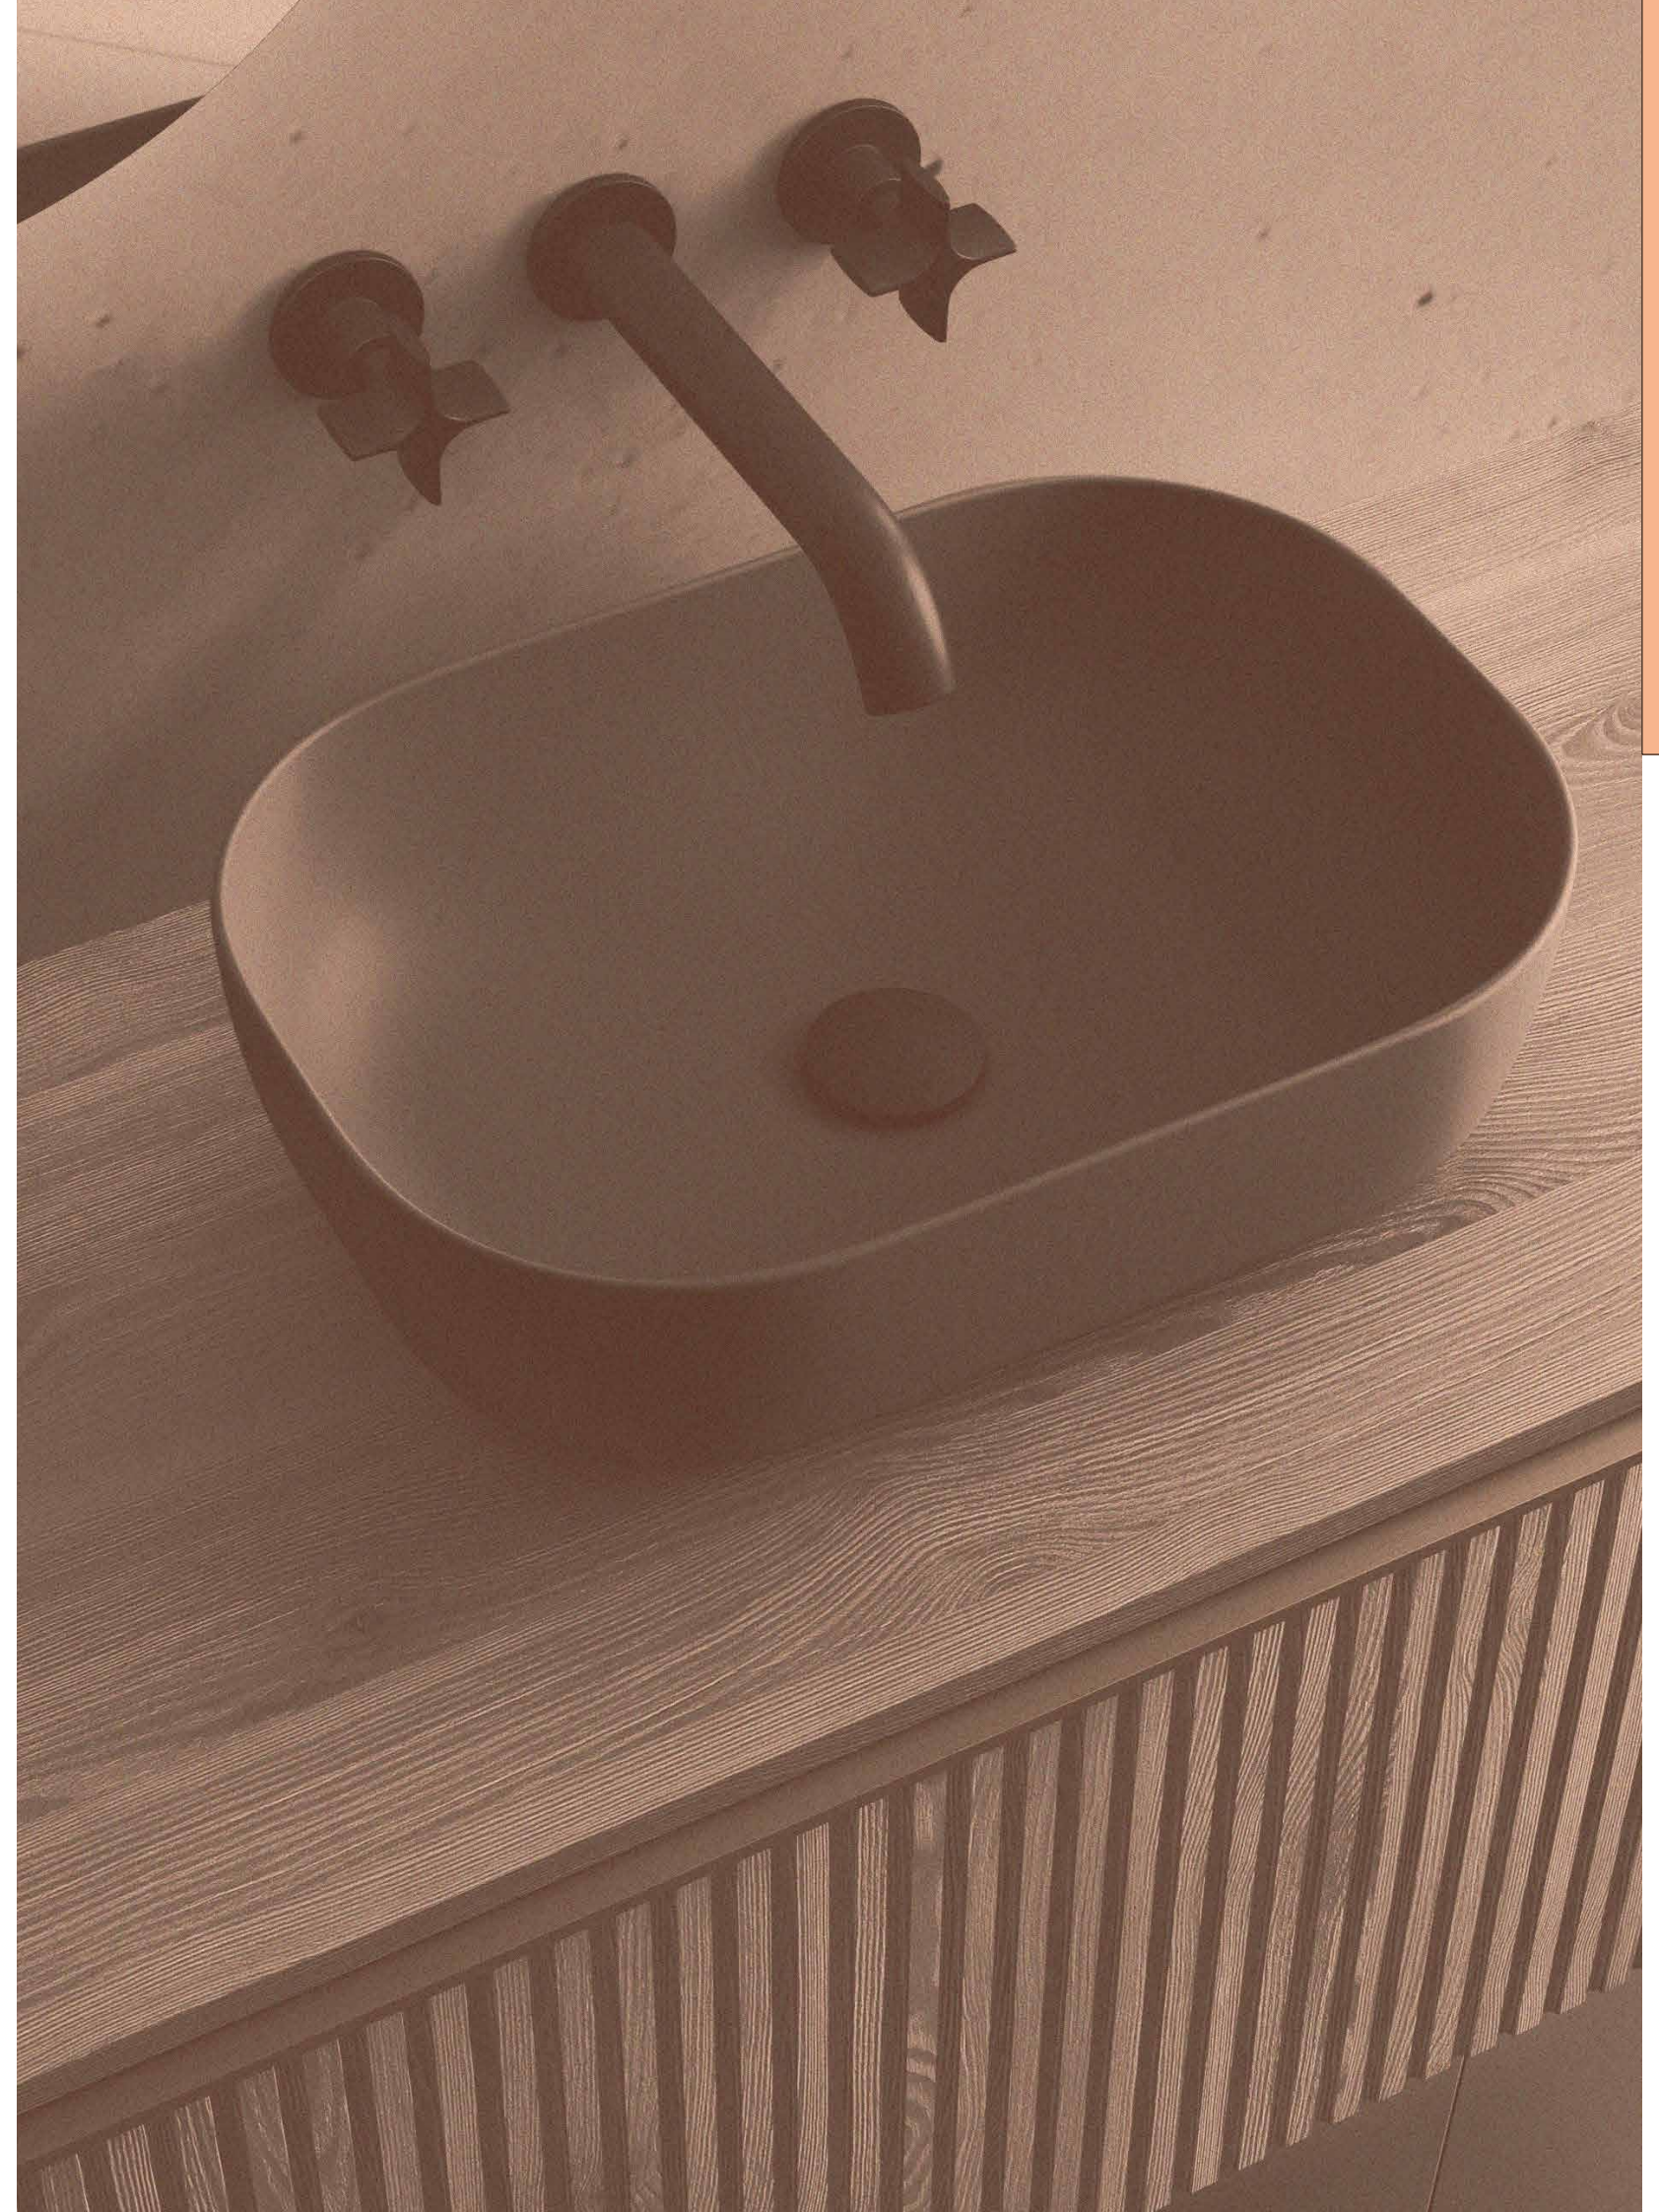

Basin CONSTANZA 610 White porcelain
without bottle trap or clicker waste
610 x 20 x 460 mm

26783 170 £

Basin CONSTANZA 710 White porcelain
without bottle trap or clicker waste
710 x 20 x 460 mm

26782 187 £