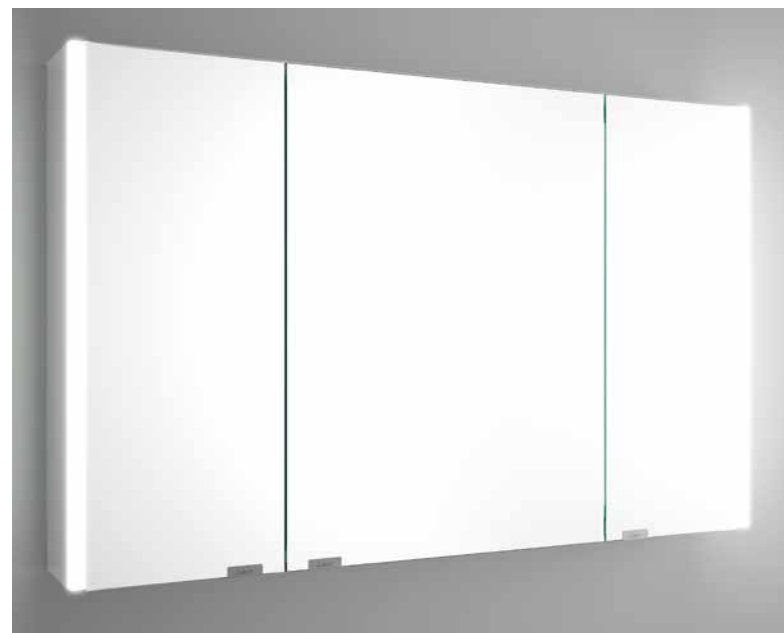

Cabinet ALLIANCE 1000
3 soft close double mirror doors with switch and socket and LED side light, IP44 (21,5W)
1030 x 650 x 150 mm
83165 1126 £

Cabinet ALLIANCE 900
3 soft close double mirror doors with switch and socket and LED side light, IP44 (21,5W)
930 x 650 x 150 mm
83164 1043 £