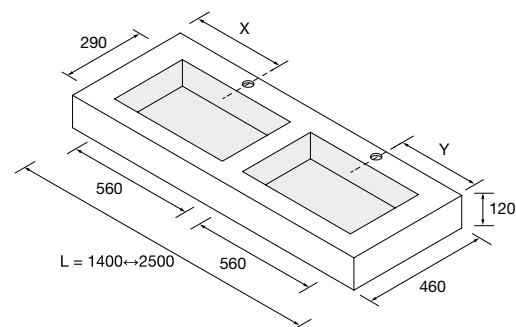

COMPAKT WORKTOP WITH INTEGRATED SINK (560) DEPTH 460 MM

Download order sheet

	Bali	Africa oak	Havana	White marble	Concrete	Grey stone	£
	COD.	COD.	COD.	COD.	COD.	COD.	
1400 - 1600	91175	83296	84105	83349	83401	83375	2069
1601 - 1800	91176	83297	84106	83350	83402	83376	2239
1801 - 2000	91177	83298	84107	83351	83403	83377	2575
2001 - 2500	91178	83299	84108	83352	83404	83378	2913

NOTE: Can be combined with *Modular* series