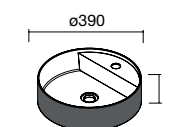

BICA
Anthracite solid surface

COD.	£
103316	413