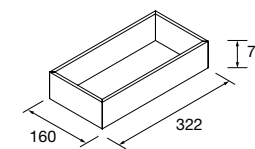

INTERIOR DRAWER ORGANISER, 1 COMPARTMENT

	Black	
	COD.	£
322	104592	51