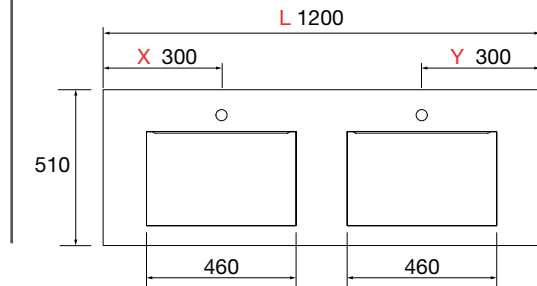

Download and fill in interactive order form

www.salgar.net