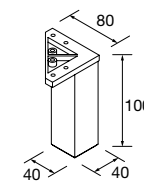

4 LEGS SET, 40 MM

Required set of 4 legs for 3 drawers vanity unit, 3 finishes available, height 100 mm.

White	Matt black	Gloss chrome	£
COD.	COD.	COD.	
83817	83425	83819	21