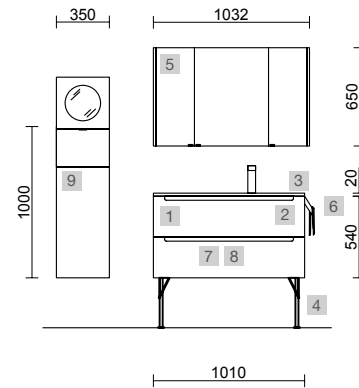

COD.	DESCRIPTION	£
COMPOSITION OF 1000		
1	26681 Wall hung vanity MONTERREY 1000 Gloss white 2 metallic drawers with soft close 997 x 540 x 450 mm	887
2	103418 Complete drawer METALLIC onix upper drawer for vanity unit of 1000 mm with pipe cotout deep 45 950 x 90 x 350 mm	232
3	97062 Basin CONSTANZA 1000 storage unit on the left White porcelain without bottle trap or clicker waste, for vanity unit of 1000 1010 x 20 x 460 mm	358
4	84126 Set of 2 legs DEVA Black 330 mm	76
FULL SET PRICE		1553

OPTIONS		
COD.	DESCRIPTION	£
5	83165 Cabinet ALLIANCE 1000 3 soft close double mirror doors with switch, socket and LED side light, IP44 (21,5W) 1030 x 650 x 150 mm	1126
6	27043 Double towel rail JAZZ Black depth 45 y 50 385 x 125 x 68 mm	81
7	103973 Bottle trap POSYX Chrome brass	62
8	102306 Clicker valve FLOW Matt black	76

AUXILIARY		
COD.	DESCRIPTION	£
9	83441 Dressing tall unit ALLIANCE Gloss white with door, drawer and folding mirror 352 x 1000 x 360 mm	558