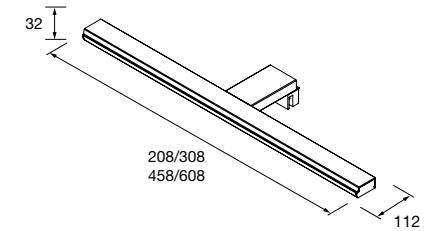

Light PANDORA 308
gloss chrome LED light (8 W - 4000°K)
IP 44 multihook fastening
308 x 112 x 32 mm
26784 99 £

Light PANDORA 458
gloss chrome LED light (10 W -
4000°K) IP 44 multihook fastening
458 x 112 x 32 mm
26785 132 £