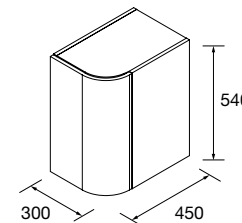

WALL HUNG STORAGE UNIT ALLIANCE 2 COMPARTMENTS

Wall hung storage unit with 2 compartments.
Can be combined with series:
Spirit / Monterrey

	Natural	Africa oak	Bay pine	Walnut Maya	£
300	96979	96980	96981	102825	166

	Gloss white	White cotton	Black velvet	£
300	96976	96977	96978	184

ALLIANCE WALL HUNG AND REMOVABLE STORAGE UNIT

Wall hung storage unit with removable drawer, Onix finish, concealed extraction Plus runners and hole for hair dryer. Handle no included.
it can be combined with series:
Spirit / Monterrey

	Natural	Africa oak	Bay pine	Walnut Maya	£
300	96988	96989	96992	102826	338

	Gloss white	White cotton	Black velvet	£
300	96985	96986	96987	366

CABINET ALLIANCE 1 DOOR

1 door wall hung unit with PUSH opening system and Onix interior finish. Hinges with 110° opening.
Reversible. With a height adjustable wooden shelf.
it can be combined with series:
Spirit / Monterrey

	Natural	Africa oak	Bay pine	Walnut Maya	£
300	97016	97017	97018	102830	248

	Gloss white	White cotton	Black velvet	Matt anthracite	Macchiato	Blue fog	Night blue	Terracota	Green forest	£
300	97013	97014	97015	97023	97020	97021	97022	103623	97024	276

HANDLE - TOWEL RAIL REMOVABLE FOR ALLIANCE STORAGE UNIT

Handle for storage unit on different finishes, not included

	Matt white	Matt black	Gloss anodized	£
300	96995	96996	96999	39

ALLIANCE CURVED WALL-HUNG UNIT WITH 1 DOOR

Curved wall-hung unit with 1 door with PUSH opening system and Onix interior finish.
Hinges with 110° opening. Reversible. With a height adjustable wooden shelf.
it can be combined with series:
Spirit / Monterrey

	Natural	Africa oak	Bay pine	Walnut Maya	£
300	97028	97029	97031	102832	407