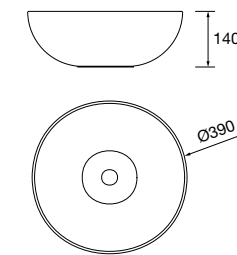

without bottle trap or clicker waste, for vanity unit of 800 1605 x 460 x 15 mm

97054 896 £

Countertop basin ALTIRO Matt white porcelain

without bottle trap or waste Ø 390 x 140 mm

24555 290 £

Countertop basin LOKUM Matt black porcelain