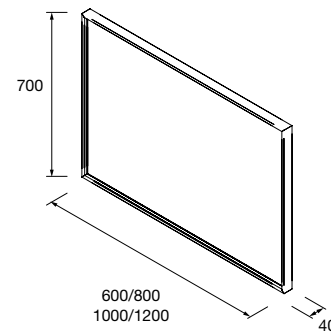

- **Mirror MITO LINE 600**
  vertical with LED light (7 W- 4000°K.) IP44
  600 x 700 mm
  103361 551 £
- **Mirror MITO LINE 800**
  horizontal with LED light (7 W-4000°K.) IP 44
  800 x 700 mm
  103362 620 £
- **Mirror MITO LINE 1000**
  horizontal with LED light (7 W-4000°K.) IP 44
  1000 x 700 mm
  103363 675 £
- **Mirror MITO LINE 1200**
  horizontal with LED light (7 W-4000°K.) IP 44
  1200 x 700 mm
  103364 744 £