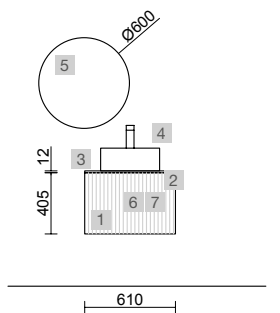

COD.	DESCRIPTION	£	OPTIONS	COD.	DESCRIPTION	£
COMPOSITION OF 600						
1	102979 Wall hung vanity BIBA 600 Green forest 1 metallic drawer with soft close 598 x 405 x 450 mm	531	5	91120 Mirror MOON 600 round with light (4,4 W/m - 4000°K) IP44 Ø 600 mm	393	
2	103335 Handle FIBI Brass 126 X 10 X 25 mm	23	6	103973 Bottle trap POSYX Chrome brass	62	
3	102266 Worktop Terrazo natura for vanity and storage unit, not mechanized 600 x 12 x 460 mm	338	7	102305 Open valve FLOW Matt black	71	
4	103315 Countertop basin BICA Green forest solid surface without bottle trap or clicker waste Ø 390 x 105 mm	413	FULL SET PRICE			
		1305