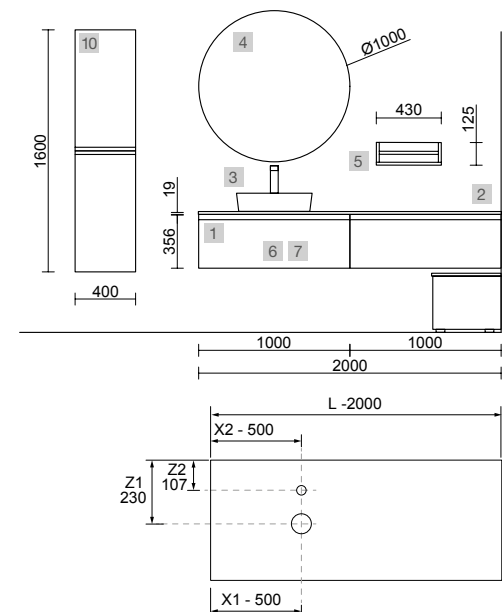

MOMENT 2000 INTENSE

COD.	DESCRIPTION	£
COMPOSITION OF 2000		
1	91367 Wall hung vanity MOMENT 1000 Intense x 2 1 soft close drawer 997 x 356 x 452 mm	2688
2	91426 Worktop Intense from 1801 to 2000 for vanity and storage unit, with or without tap hole 1801 - 2000 x 19 x 460 mm	833
3	24553 Countertop basin VARMEGA White porcelain without bottle trap or waste 500 x 385 x 140 mm	230
FULL SET PRICE		3751
OPTIONS		
COD.	DESCRIPTION	£
4	83964 Mirror MOON 1000 round with light (4,4 W/m - 4000%K) IP44 Ø 1000 mm	485
5	91467 Towel rail shelf MOMENT 430 Intense with towel rail 430 x 125 x 125 mm	291
6	103973 Bottle trap POSYX Chrome brass	62
7	102303 Open valve FLOW Chrome	71
AUXILIARY		
COD.	DESCRIPTION	£
8	91367 Wall hung vanity MOMENT 1000 Intense x 2 1 soft close drawer 997 x 356 x 452 mm	2688
9	91426 Worktop Intense from 1801 to 2000 for vanity and storage unit, with or without tap hole 1801 - 2000 x 19 x 460 mm	833
10	91451 Wall hung tall unit MOMENT 1600 Intense 2 left / right doors with soft close 400 x 1600 x 352 mm	2069
11	91457 Cabinet MOMENT 400 Intense x 2 1 left / right door with soft close 400 x 800 x 181 mm	1752
12	91477 Shelf MOMENT 800 Intense x 2 180 x 800 x 180 mm	672

Moment

Renoir

mam

Uniq

COMPACT

PRICE LIST ORIGINAL