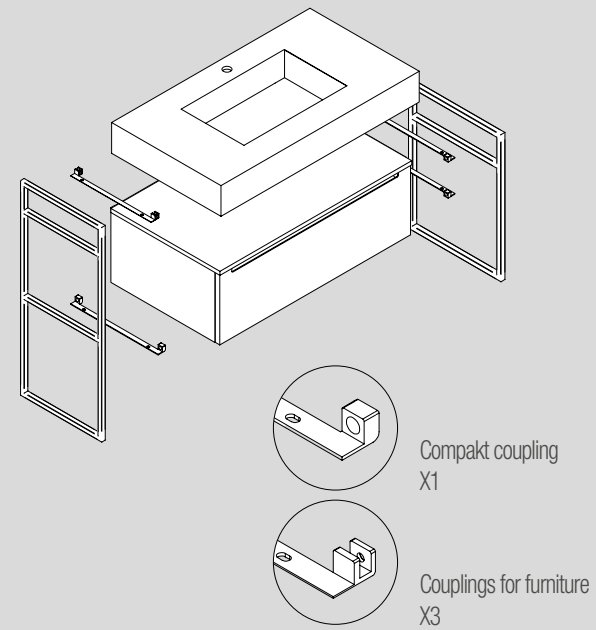

LLOYD WITH COMPAKT AND 1 DRAWER VANITY