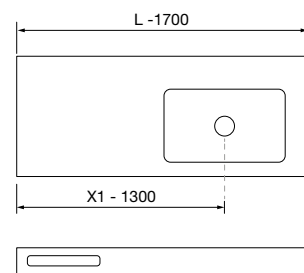

COD.	DESCRIPTION	£
COMPOSITION OF 2500		
1	102248 Wall hung vanity BIBA 800 Walnut Maya x 2 1 metallic drawer with soft close 797 x 405 x 450 mm	1062
2	103955 Handle LINA 800 Anodized x 2	64
3	102254 Worktop Walnut Maya for vanity and storage unit, not mechanized 807 x 16 x 460 mm	121
4	97826 Bespoken basin NAILA 1501/1800 Matt white solid surface with skirting, from 1501 to 1800 with 1 basin well, with or without tap hole 1501 - 1800 x 120 x 460 mm	1696
FULL SET PRICE		2943

OPTIONS		
COD.	DESCRIPTION	£
5	97643 Mirror EMILE 500 horizontal vertical with LED light (20 W- 5700°K) IP 44 500 x 1300 mm	506
6	103973 Bottle trap POSYX Chrome brass	62
7	102304 Clicker valve FLOW Chrome	76