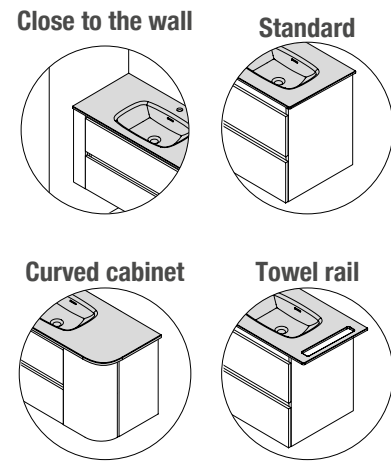

Available finishes