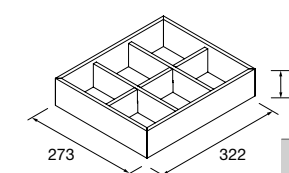

INTERIOR DRAWER ORGANISER, 6 COMPARTMENTS

	Black	
	COD.	£
332	104583	81

INTERIOR DRAWER ORGANISER, 2 COMPARTMENTS