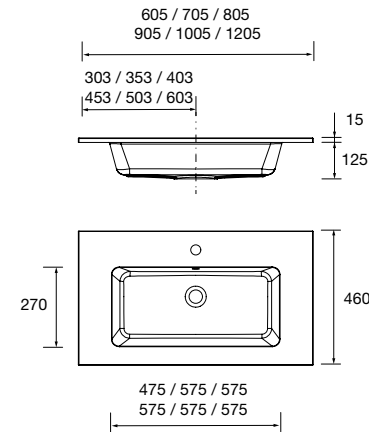

Basin VILNA 605 Matt mineralsolid without bottle trap or clicker waste 605 x 460 x 15 mm
91234 365 £
Basin VILNA 705 Matt mineralsolid without bottle trap or clicker waste 705 x 460 x 15 mm
97039 413 £

Basin VILNA 805 Matt mineralsolid without bottle trap or clicker waste 805 x 460 x 15 mm
91235 437 £
Basin VILNA 905 Matt mineralsolid without bottle trap or clicker waste 905 x 460 x 15 mm
97040 482 £

Basin VILNA 1005 Matt mineralsolid without bottle trap or clicker waste 1005 x 460 x 15 mm
91236 511 £
Basin VILNA 1205 Matt mineralsolid without bottle trap or clicker waste 1205 x 460 x 12 mm
91327 613 £