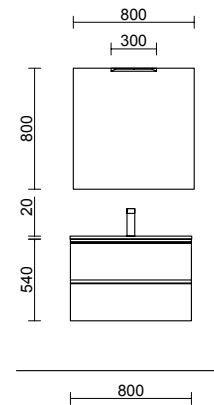

Eco options

1018£

Eco plus

1376£

1599£

1610£

1002£

1439£

REDUCED DEPTH