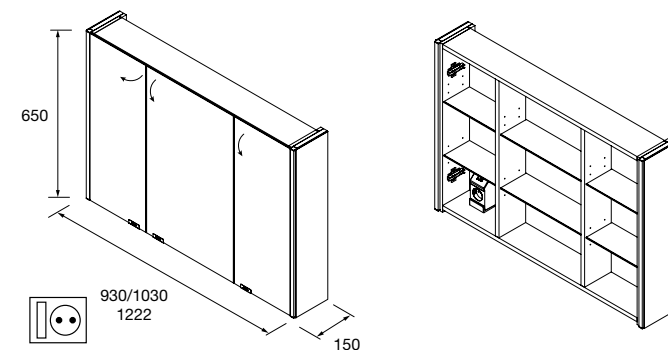

Cabinet ALLIANCE 1200
3 soft close double mirror doors with switch and socket and LED side light, IP44 (21,5W)
1222 x 650 x 150 mm
83166 1285 £