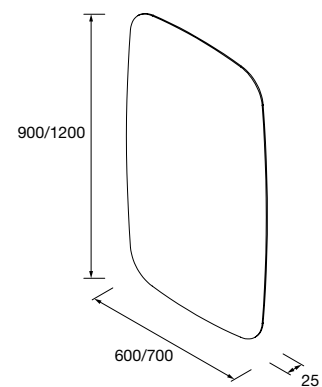

- **Mirror LOUIS 600**
  horizontal vertical with LED light (30 W- 5700°K) IP 44
  600 x 900 mm
  97641 466 £
- **Mirror LOUIS 700**
  horizontal vertical with LED light (30 W- 5700°K) IP 44
  700 x 1200 mm
  97642 589 £

- **Mirror ORGANIC 600**
  horizontal vertical with LED light (4,4 W/m - 4000°K.) IP44
  600 x 800 mm
  26775 516 £
- **Mirror ORGANIC 800**
  horizontal vertical with LED light (4,4 W/m - 4000°K.) IP44
  800 x 1000 mm
  26776 561 £