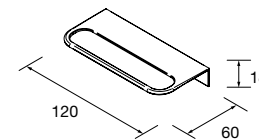

HANDLE BAO

Handle for vanity

	Matt white	Matt black	Cava Brushed gold	£
	COD.	COD.	COD.	
120	102263	102264	102265	18