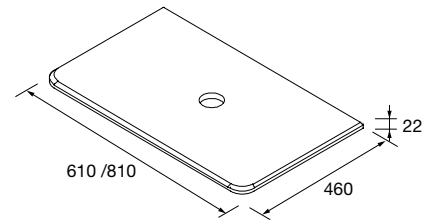

COMPAKT

WORKTOP UNIIQ (COMPACT STONE)

Uniiq worktop made of natural compact stone, 3 pre-drills to choose tap position according to sink.

	Calacatta	Marquina black	
	COD.	COD.	£
600	95083	95079	490
800	95084	96795	518

WORKTOP UNIIQ (COMPACT STONE) R

Uniiq worktop made of natural compact stone, 3 pre-drills to choose tap position according to sink.

	Calacatta	Marquina black	
	COD.	COD.	£
900	83914	83940	543
1200	83942	83943	725

WORKTOP UNIIQ (COMPACT STONE) L

Uniiq worktop made of natural compact stone, 3 pre-drills to choose tap position according to sink.

	Calacatta	Marquina black	
	COD.	COD.	£
900	85168	85169	543
1200	85171	85172	725

How to order your worktop with inset sink Kompakt

Available depths

Sink sizes

Number of sinks

Download and fill in interactive order form

www.salgar.net

Wall tap

Bol / Altiro / Seduction / Kandy / Lokum / Bulkan / Verila / Carla

High tap right / left

Bol / Altiro / Seduction / Kandy / Lokum / Bulkan

Centred tap

Bica / Talea