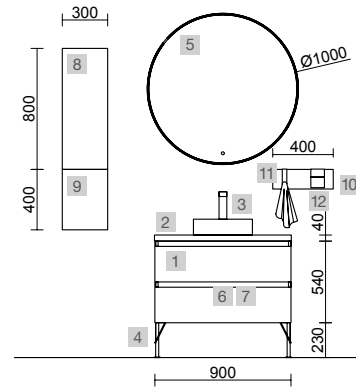

COD.	DESCRIPTION	£
COMPOSITION OF 900		
1	96419 Wall hung vanity SPIRIT 900 Black velvet 2 metallic drawers with soft close 897 x 540 x 450 mm	653
2	97448 Worktop Africa oak for vanity and storage unit, not mechanized 907 x 40 x 460 mm	359
3	97648 Countertop basin BICA Solid surface Bicolour without bottle trap or clicker waste Ø 390 x 105 mm	375
4	84129 Set of 2 legs DEVA Black 230 mm	70
FULL SET PRICE		1457

OPTIONS		
COD.	DESCRIPTION	£
5	97638 Mirror GLOBE 1000 Black round with LED light, sensor (20 W. - 5700°K) IP 44 Ø 1000 mm	592
6	103973 Bottle trap POSYX Chrome brass	62
7	102305 Open valve FLOW Matt black	71

AUXILIARY		
COD.	DESCRIPTION	£
8	96942 Cabinet ALLIANCE 300 Black velvet left / right 1 door push opening system 300 x 800 x 162 mm	288
9	96932 Cabinet ALLIANCE 300 Africa oak left / right 1 door push opening system 300 x 400 x 162 mm	230
10	97684 Wooden front LLOYD Africa oak 400 x 130 x 29 mm	54
11	97665 Hook LLOYD Matt black for Lloyd units and structures 30 x 124 x 50 mm	53
12	97670 Basket LLOYD Matt black for Lloyd units and structures 90 x 124 x 100 mm	117