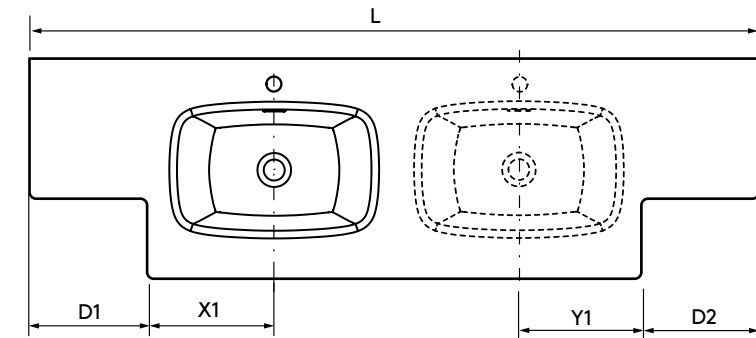

LAGO WASHBASIN

LAGO WASHBASIN

Required information to place an order

MADE-TO-MEASURE SOLID 12 MM WASHBASINS WITH MACHINING (1 BASIN WELL 460)

12 mm thick solid surface washbasins, made-to-measure length up to 2000 mm, with machining for 1 - 2 basin wells and tap hole, and corner finish as required.

600 - 900		901 - 1200		1201 - 1500		1501 - 1800		1801 - 2000	
COD.	£	COD.	£	COD.	£	COD.	£	COD.	£
97566	772	97568	827	97569	965	97570	1324	97571	1379

MADE-TO-MEASURE SOLID 12 MM WASHBASINS WITH MACHINING (1 BASIN WELL 560)

800 - 1200		1201 - 1500		1501 - 1800		1801 - 2000	
COD.	£	COD.	£	COD.	£	COD.	£
97575	785	97576	979	97577	1332	97578	1393

MADE-TO-MEASURE SOLID 12 MM WASHBASINS WITH MACHINING (2 BASIN WELLS 460)

1200 - 1500		1501 - 1800		1801 - 2000	
COD.	£	COD.	£	COD.	£
97572	1241	97573	1351	97574	1696

MADE-TO-MEASURE SOLID 12 MM WASHBASINS WITH MACHINING (2 BASIN WELLS 560)

1600 - 1800		1801 - 2000	
COD.	£	COD.	£
97579	1351	97580	1724

Download order sheet

SOLID SURFACE WASHBASIN WITH DOUBLE DEPTH 12 MM THICKNESS (1 BASIN WELL 460)

12 mm thick solid surface washbasins, made-to-measure length up to 2000 mm, with machining for 1 - 2 basin wells and tap hole, 260 mm deep finish, can be combined with the Alliance storage units in different depths.

900 - 1200		1201 - 1500		1501 - 1800		1801 - 2000	
COD.	£	COD.	£	COD.	£	COD.	£
87983	785	87984	917	87985	964	87986	1187

SOLID SURFACE WASHBASIN WITH DOUBLE DEPTH 12 MM THICKNESS (1 BASIN WELL 560)

1100 - 1500		1501 - 1800		1801 - 2000	
COD.	£	COD.	£	COD.	£
87987	882	87988	990	87989	1237

SOLID WASHBASINS WITH DIFFERENT DEPTHS 12 MM THICK (2 BASIN WELLS 460)

1501 - 1800		1801 - 2000	
COD.	£	COD.	£
97563	1283	97564	1310

SOLID WASHBASINS WITH DIFFERENT DEPTHS 12 MM THICK (2 BASIN WELLS 560)

1901 - 2000	
COD.	£
97565	1611

Download order sheet