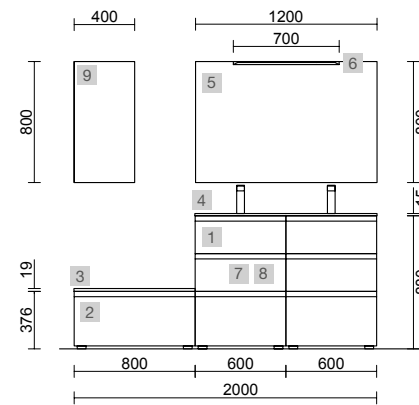

OPTIONS		
COD.	DESCRIPTION	£
5	87584 Mirror SENA 1200 horizontal mirror 5 mm 1200 x 800 mm	196
6	84124 Light BOREAL 700 white LED light (10 W) IP 44 (751lm) (5700 K)	205
7	103973 Bottle trap POSYX Chrome brass x 2	124
8	102306 Clicker valve FLOW Matt black x 2	152

AUXILIARY		
COD.	DESCRIPTION	£
9	91457 Cabinet MOMENT 400 Intense 1 left / right door with soft close 400 x 800 x 181 mm	876