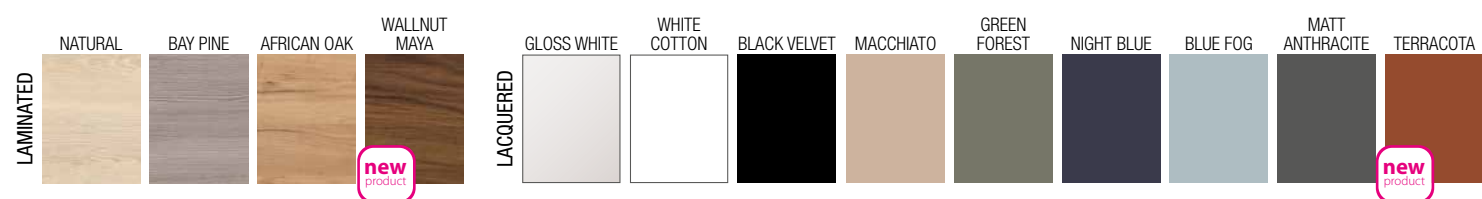

DETAILS

MATERIALS

FEATURES

FINISHES