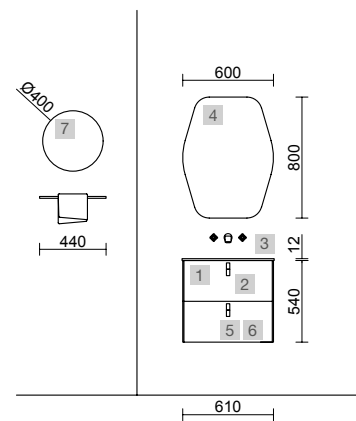

UNIIQ 600 SOL

COD.	DESCRIPTION	£
COMPOSITION OF 600		
1	96607 Wall hung vanity UNIIQ 600 Sol 2 soft close drawers 598 x 540 x 450 mm	592
2	24719 Handle UNIIQ White Set of 2 units for Vanity/tall unit	21
3	96787 Basin UNIIQ 690 Matt white solid surface optional tap, optional towel rail, without bottle trap or clicker drain 690 x 12 x 460 mm	634
FULL SET PRICE		1247
OPTIONS		
COD.	DESCRIPTION	£
4	26775 Mirror ORGANIC 600 horizontal vertical with LED light (4,4 W/m - 4000°K.) IP44 600 x 800 mm	516
5	103973 Bottle trap POSYX Chrome brass	62
6	102306 Clicker valve FLOW Matt black	76
AUXILIARY		
COD.	DESCRIPTION	£
7	103356 Mirror OASIS 400 round Ø 400 mm	95

Moment

Renoir

mam

Uniq

COMPAKT

PRICE LIST ORIGINAL