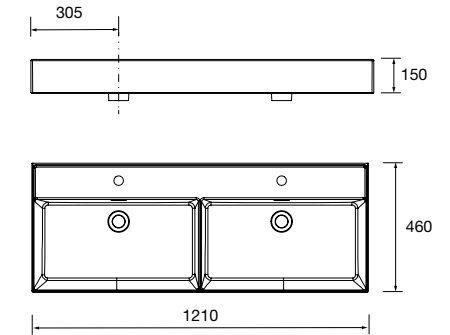

Basin VENETO 1210 double White porcelain
without bottle trap or clicker waste
1210 x 120 x 460 mm
23398 546 £