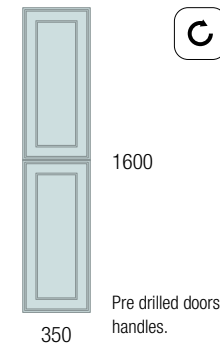

2 DOORS TALL UNIT

Pre drilled doors for optional handles.