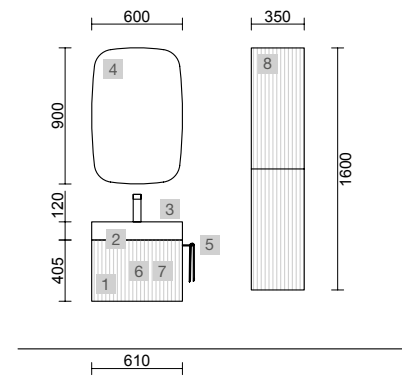

BIBA 600 NATURAL

COD.	DESCRIPTION	£
COMPOSITION OF 600		
1	102949 Wall hung vanity BIBA 600 Natural 1 metallic drawer with soft close 598 x 405 x 450 mm	504
2	102264 Handle BAO Matt black	18
3	23400 Basin VENETO 610 White porcelain 1 basin without bottle trap or clicker waste 610 x 120 x 460 mm	283
FULL SET PRICE		805
OPTIONS		
COD.	DESCRIPTION	£
4	97641 Mirror LOUIS 600 horizontal vertical with LED light (30 W- 5700°K) IP 44 600 x 900 mm	466
5	97664 Towel rail LLOYD Matt black for Lloyd units and structures 340 x 95 x 32 mm	117
6	103973 Bottle trap POSYX Chrome brass	62
7	102306 Clicker valve FLOW Matt black	76
AUXILIARY		
COD.	DESCRIPTION	£
8	102994 Wall hung tall unit BIBA Natural left / right 2 doors push opening system 350 x 1600 x 349 mm	587