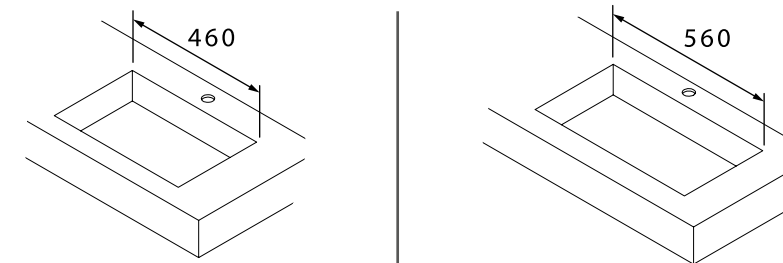

COMPAKT

WORKTOP UNIIQ (COMPACT STONE)

Uniiq worktop made of natural compact stone, 3 pre-drills to choose tap position according to sink.

	Calacatta	Marquina black	
	COD.	COD.	£
600	95083	95079	490
800	95084	96795	518

WORKTOP UNIIQ (COMPACT STONE) R

Uniiq worktop made of natural compact stone, 3 pre-drills to choose tap position according to sink.

	Calacatta	Marquina black	
	COD.	COD.	£
900	83914	83940	543
1200	83942	83943	725

WORKTOP UNIIQ (COMPACT STONE) L

Uniiq worktop made of natural compact stone, 3 pre-drills to choose tap position according to sink.

	Calacatta	Marquina black	
	COD.	COD.	£
900	85168	85169	543
1200	85171	85172	725

How to order your worktop with inset sink Kompakt

Available depths

Sink sizes

Number of sinks

Download and fill in interactive order form

www.salgar.net

Wall tap

Bol / Altiro / Seduction / Kandy / Lokum / Bulkan / Verila / Carla

High tap right / left

Bol / Altiro / Seduction / Kandy / Lokum / Bulkan

Centred tap

Bica / Talea