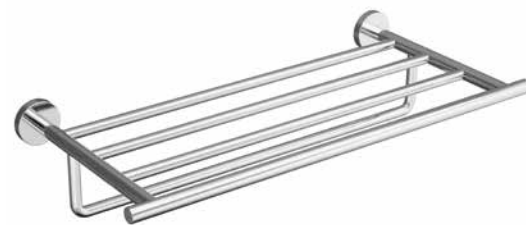

Towel rail shelf RHIN HOTEL
500 x 205 x 230 mm
14694 208 £