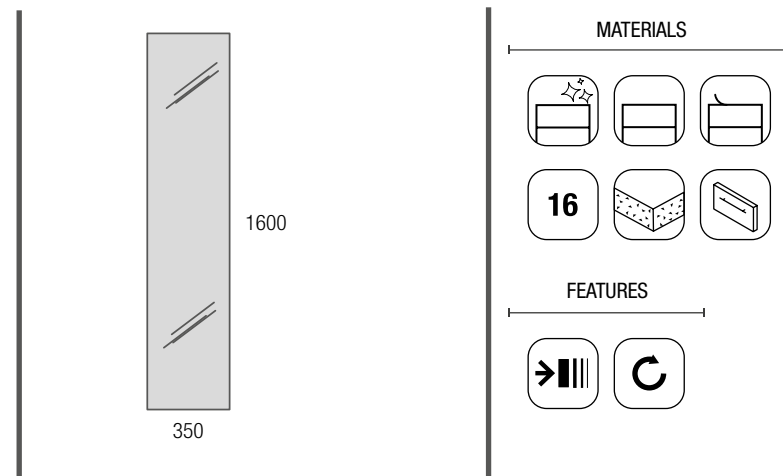

FINISHES

FINISHES

Price list Modular

Technical data

01	Biba collection	270
02	Monterrey collection	272
03	Spirit collection	274
04	Reduced depth	276
05	Alliance: cabinets	278
06	Drawers and organisers	282
07	Washbasins and worktops	284
08	Legs	290
09	Bathroom furniture accessories (Lloyd and Jazz)	292
10	Alliance: units and tall units	296
11	Bespoke	298