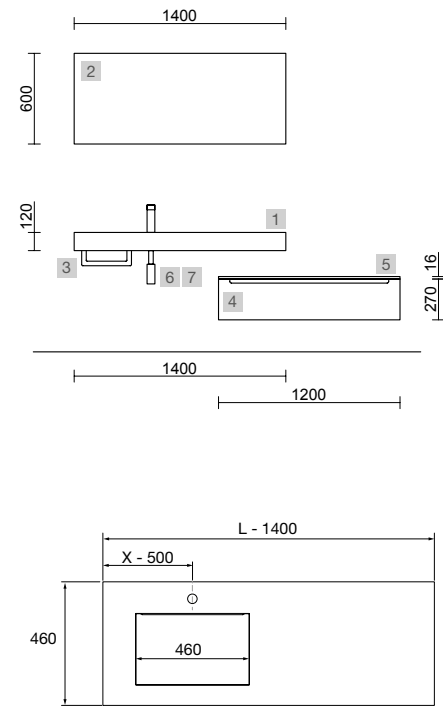

Moment

Renoir

mam

Uniq

COMPAKT

PRICE LIST ORIGINAL

COMPAKT 1400 WHITE MARBLE

COD.	DESCRIPTION	£
COMPOSITION OF 1400		
1	25429 Worktop COMPAKT 46 White marble from 1201 to 1400 mm, with 1 integrated sink 1201 - 1400 x 460 x 120 mm	1346
FULL SET PRICE		1346
OPTIONS		
COD.	DESCRIPTION	£
2	91115 Mirror REFLEXO 1400 horizontal vertical LED light (4,4 W/m - 4000°K) IP 44 1400 x 600 mm	569
3	26194 Towel rail COMPAKT Matt white 330 x 100 mm	148
4	96448 Wall hung storage unit MONTERREY 1200 White cotton 1 metallic drawer with soft close 1197 x 270 x 450 mm	642
5	96890 Worktop White cotton for vanity and storage unit, not mechanized 1206 x 16 x 460 mm	151
6	103975 Bottle trap SMART Chrome brass	90
7	102303 Open valve FLOW Chrome	71