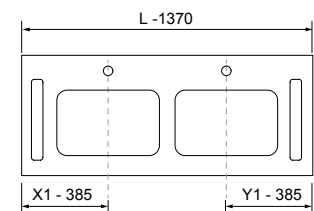

OPTIONS		
COD.	DESCRIPTION	£
5	97601 Mirror ORLEANS 1400 horizontal with LED light, sensor (30+36 W-5700°K) IP 44 1400 x 700 mm	689
6	103973 Bottle trap POSYX Chrome brass x 2	124
7	102303 Open valve FLOW Chrome x 2	142