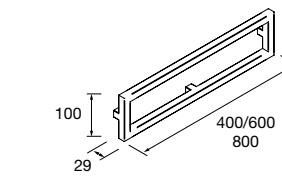

METAL FRONT LLOYD

Metal front can be combined with Lloyd accessories. Structure made of 16 mm square tube.

	Matt white	Matt black	
	COD.	COD.	£
400	97671	97674	164
600	97672	97675	178
800	97673	97677	192

COUPLING LLOYD KOMPAKT

Sold individually. Note: The couplings are not sold as a set. The corresponding amount of couplings must be ordered depending on the composition.