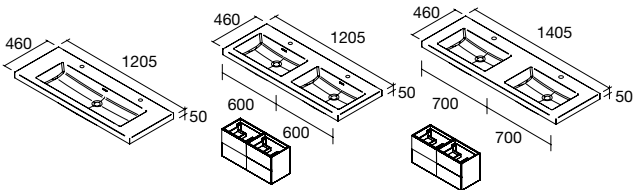

1205/C, 2 taps		1205/2 units		1400/2 units	
COD.	£	COD.	£	COD.	£
26938	503	20753	545	27144	607

Countertop Basins (Porcelain)

ALTIRO Matt white porcelain	SEDUCTION White porcelain	KANDY White porcelain	LOKUM Matt black porcelain	VERILA White porcelain	VARMEGA White porcelain
COD. £	COD. £	COD. £	COD. £	COD. £	COD. £
24555 290	21854 248	91489 278	87734 297	91487 247	24553 230
TENTO 400 White porcelain	TENTO 500 White porcelain	CARLA 45 White porcelain	CARLA 45 Denim porcelain	CARLA 45 Hunter porcelain	CARLA 45 Clay porcelain
COD. £	COD. £	COD. £	COD. £	COD. £	COD. £
24551 216	24552 238	103343 207	102282 371	102283 371	102280 371

Countertop basins (Solid Surface)

BOL Matt white solid surface	BULKAN Solid surface black	TALEA Matt white solid surface	TALEA Solid surface Bicolour	BICA Matt white solid surface	BICA Solid surface Bicolour
COD. £	COD. £	COD. £	COD. £	COD. £	COD. £
26536 330	91491 357	97649 347	97652 375	97647 347	97648 375
BICA Blue fog solid surface	BICA Night blue solid surface	BICA Terracota solid surface	BICA Green forest solid surface	BICA Anthracite solid surface	BICA Macchiato solid surface
COD. £	COD. £	COD. £	COD. £	COD. £	COD. £
103312 413	103313 413	103314 413	103315 413	103316 413	102271 413

Semi inset basins (Solid Surface)

MAEL Matt white solid surface	MAEL Solid surface Bicolour
COD. £	COD. £
97654 347	97655 375

Consult our guide to worktops drill holes

Modular
COUNTERTOP BASINS