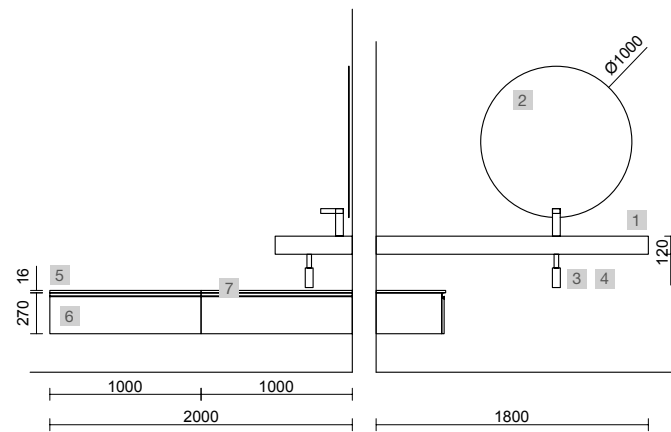

COMPAKT 1800 CONCRETE

COD.	DESCRIPTION	£
COMPOSITION OF 1800		
1	83410 Worktop COMPAKT 51 Concrete from 1601 to 1800 mm, with 1 large integrated sink 1601 - 1800 x 510 x 120 mm	1723
FULL SET PRICE		1723
OPTIONS		
COD.	DESCRIPTION	£
2	83964 Mirror MOON 1000 round with light (4,4 W/m - 4000°K.) IP44 Ø 1000 mm	485
3	103975 Bottle trap SMART Chrome brass	90
4	102303 Open valve FLOW Chrome	71
AUXILIARY		
COD.	DESCRIPTION	£
5	97428 Bespoken top White cotton from 1801 to 2000 for vanity and storage unit, with or without tap hole 1801 - 2000 x 16 x 460 mm	393
6	96398 Wall hung storage unit SPIRIT 1000 White cotton x 2 1 metallic drawer with soft close 997 x 270 x 450 mm	1022
7	90973 Handle SPIRIT 1000 Gloss anodized x 2	74