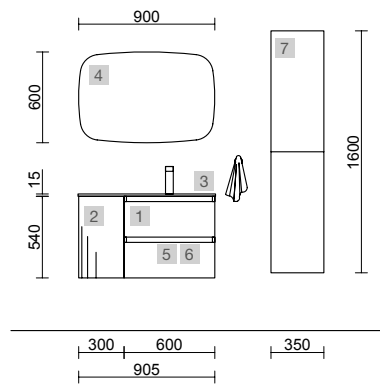

SPIRIT 900 GREEN FOREST

COD.	DESCRIPTION	£
COMPOSITION OF 900		
1	103470 Wall hung vanity SPIRIT 600 Green forest 2 metallic drawers with soft close 598 x 540 x 450 mm	607
2	97038 Wall hung storage unit ALLIANCE 300 Green forest left / right 1 curved door with push-opening 300 x 540 x 450 mm	435
3	97646 Basin ALLIANCE 900 storage unit on the left Matt mineralsolid for curved storage unit, without bottle trap or clicker drain 910 x 15 x 460 mm	536
FULL SET PRICE		1578

OPTIONS		
COD.	DESCRIPTION	£
4	97641 Mirror LOUIS 600 horizontal vertical with LED light (30 W- 5700°K) IP 44 600 x 900 mm	466
5	103973 Bottle trap POSYX Chrome brass	62
6	102304 Clicker valve FLOW Chrome	76

AUXILIARY		
COD.	DESCRIPTION	£
7	96743 Wall hung tall unit ALLIANCE Green forest left / right 2 doors push opening system 350 x 1600 x 349 mm	600