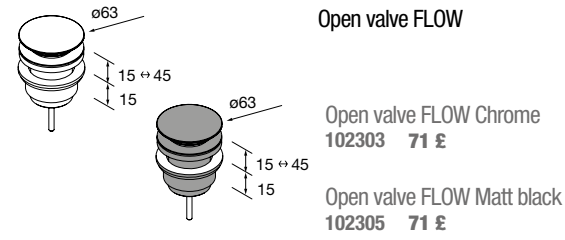

DRAIN PIPES

330