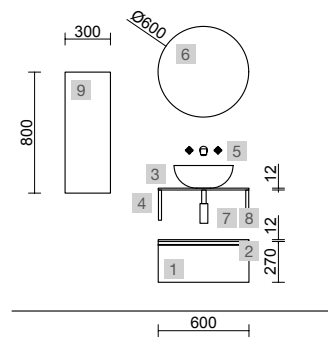

SPiRiT 600 BLUE FOG

COD.	DESCRIPTION	£	OPTIONS
COMPOSITION OF 600			
1	103425 Wall hung storage unit SPIRiT 600 Blue fog 1 metallic drawer with soft close 598 x 270 x 450 mm	400	6 91120 Mirror MOON 600 round with light (4,4 W/m - 4000°K) IP44 Ø 600 mm
2	90986 Handle SPIRiT 600 Soft white	22	7 103975 Bottle trap SMART Chrome brass
3	97495 Worktop Matt white solid surface x 2 for vanity and storage unit, not mechanized 600 x 12 x 460 mm	538	8 102303 Open valve FLOW Chrome
4	91495 Support White x 2 30 x 200 x 440 mm	364	
5	26536 Countertop basin BOL Matt white solid surface without bottle trap or clicker waste Ø 390 x 140 mm	330	
FULL SET PRICE		1654	
AUXILIARY			
9	96948 Cabinet ALLIANCE 300 Blue fog left / right 1 door push opening system 300 x 800 x 162 mm	288	

SPiRiT 700 NIGHT BLUE

COD.	DESCRIPTION	£	OPTIONS
COMPOSITION OF 700			
1	103459 Wall hung vanity SPIRiT 700 Night blue 2 metallic drawers with soft close 697 x 540 x 450 mm	622	5 103357 Mirror OVALO horizontal vertical 500 x 1000 mm
2	96840 Worktop Black velvet for vanity and storage unit, not mechanized 707 x 16 x 460 mm	113	6 91238 Light GILDA 90 (5 W- 4000°K) IP44 Ø 90 mm
3	24717 Set of 2 legs UNIHQ Black 230 mm	54	7 103973 Bottle trap POSYX Chrome brass
4	102282 Countertop basin CARLA 45 Denim porcelain without bottle trap or clicker waste 455 x 325 x 135 mm	371	8 102305 Open valve FLOW Matt black
FULL SET PRICE		1160	
AUXILIARY			
9	103356 Mirror OASIS 400 round Ø 400 mm	95