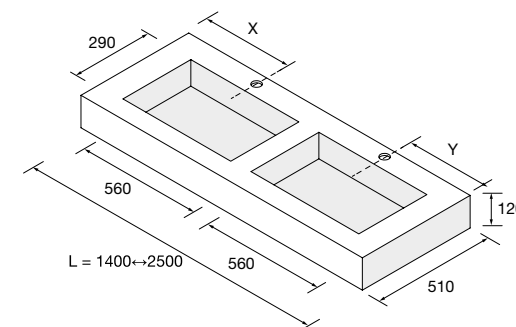

COMPAKT WORKTOP WITH INTEGRATED SINK (560) DEPTH 510 MM

Download order sheet

	Bali	Africa oak	Havana	White marble	Concrete	Grey stone	£
	COD.	COD.	COD.	COD.	COD.	COD.	
1400 - 1600	91187	83310	84118	83362	83414	83388	2077
1601 - 1800	91188	83311	84119	83363	83415	83389	2253
1801 - 2000	91189	83312	84120	83364	83416	83390	2591
2001 - 2500	91190	83313	84121	83365	83417	83391	2928