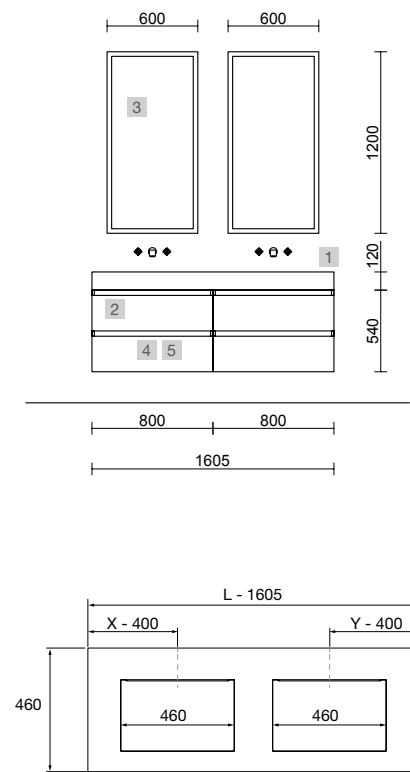

COMPAKT 1600 CONCRETE

COD.	DESCRIPTION	£
COMPOSITION OF 1600		
1	25603 Worktop COMPAKT 46 Concrete from 1601 to 1800 mm, with 2 integrated sinks 1601 - 1800 x 460 x 120 mm	2190
2	91587 Wall hung vanity SPIRIT 800 Africa oak x 2 2 metallic drawers with soft close 797 x 540 x 450 mm	1184
FULL SET PRICE		3374
OPTIONS		
COD.	DESCRIPTION	£
3	91119 Mirror ROMA 1200 x 2 horizontal vertical with black frame, LED light (10,8W/m - 5500°K.) IP 44 1200 x 600 mm	1168
4	103973 Bottle trap POSYX Chrome brass x 2	124
5	102305 Open valve FLOW Matt black x 2	142

Moment

Renoir

mam

Uniq

COMPAKT

PRICE LIST ORIGINAL