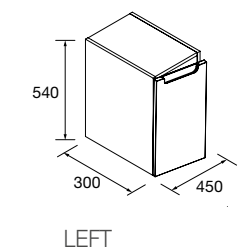

MAM STORAGE UNIT 1 DOOR L

Storage unit with 1-door left opening with soft close. Onix interiors.

	White cotton	Black velvet	Matt anthracite	Macchiato	Blue fog	Night blue	Green forest	
	COD.	COD.	COD.	COD.	COD.	COD.	COD.	£
300	83875	91033	96742	83871	83872	83874	96741	335

Original

original E-05 5