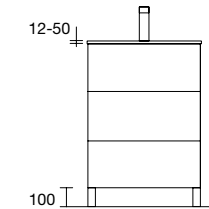

**LEGS FOR INTEGRAL
WASHBASINS HEIGHT 100 mm**

**LEGS FOR WASH BOWLS / VENETO
HEIGHT 20 mm**

Required legs for vanities of 3 drawers

SET OF 2 CHROME LEGS

Set of 2 chrome plated legs height 330
30 x 30 x 330 mm

Chrome	
COD.	£
23899	33