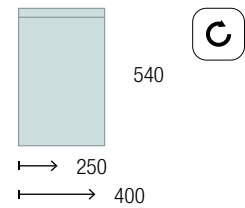

1 DOOR STORAGE UNIT