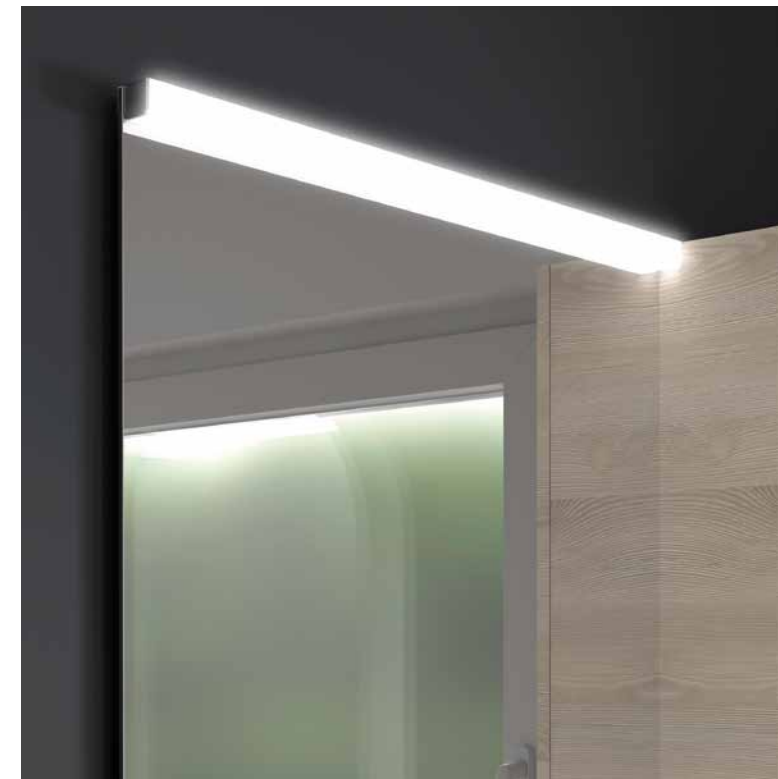

Piece to join it to
the mirror or to the
furniture unit

Magnetic mirror with metal plate
400 x 140 mm to attach it to the
back side of the mirror