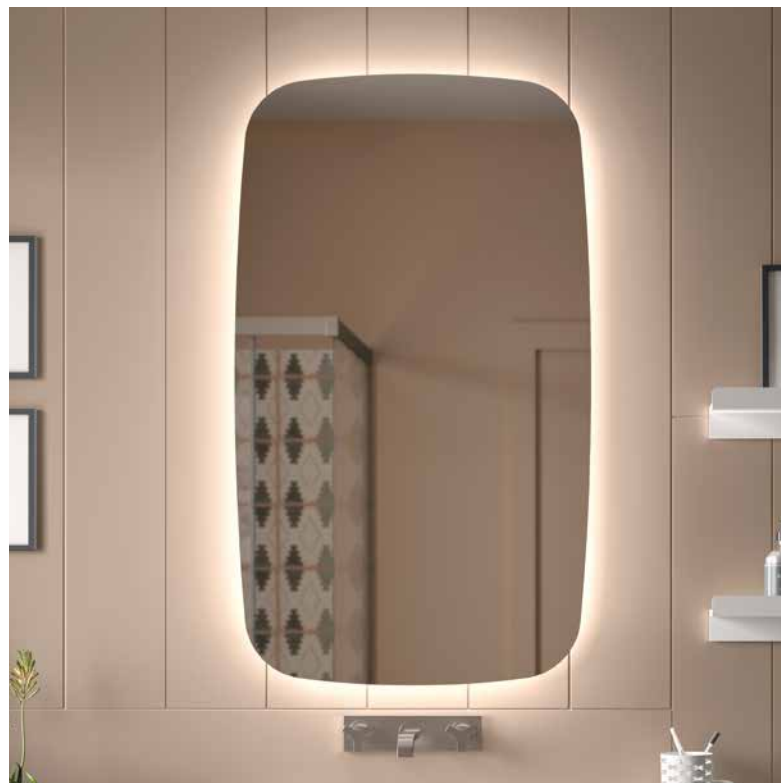

- Mirror DOPPIO**
round double with light (20 W-
4000°K.) IP44
1150 x 800 mm
103355 545 £

- Mirror OLIMPIA 920**
vertical with LED light (20 W- 5700°K.)
IP44
920 x 520 x 30 mm
103354 378 £
- Mirror OLIMPIA 920 White cotton**
vertical with LED light (20 W- 5700°K.)
IP44
920 x 520 x 30 mm
87862 455 £
- Mirror OLIMPIA 920 Black velvet**
vertical with LED light (20 W- 5700°K.)
IP44
920 x 520 x 30 mm
91121 455 £