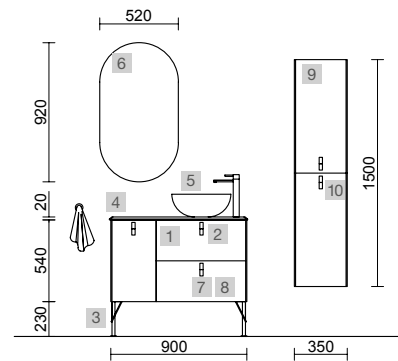

OPTIONS		
COD.	DESCRIPTION	£
6	103354 Mirror OLIMPIA 920 vertical with LED light (20 W- 5700°K.) IP44 920 x 520 x 30 mm	378
7	103973 Bottle trap POSYX Chrome brass	62
8	102305 Open valve FLOW Matt black	71