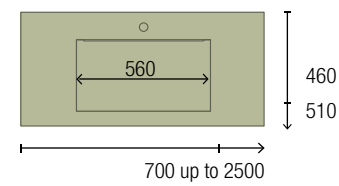

ELEGANT

Distinguished and majestic, its presence does not go unnoticed. Kompakt offers high quality made-to-measure options. Define your style and expand your storage solutions by combining with our modular series and the Alliance auxiliary units.

COMPAKT 1 SINK

SINK 460

SINK 560

1 COUNTERTOP BASIN

COMPAKT 2 SINKS

SINK 460

SINK 560

2 COUNTERTOP BASINS

COMPAKT SHELVES

DETAILS

FEATURES

FINISHES

100% phenolic compact material – HPL

Solution for bathrooms of all sizes: made-to-measure worktops. Now you can make the most of the space in your bathroom with customized worktops that arrange perfectly to any size from 600 to 2500mm. Enjoy a functional and aesthetic design, making the most of every centimeter.

Kompakt collection is built to last and to meet the requirements and demands of the most discerning customers. With all the necessary warranties, it offers exceptional durability and reliability.

Customize your bathroom project with Kompakt collection, with a variety of finishes, solutions, and washbasins to suit your needs.