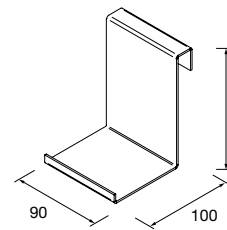

LLOYD SHELF

Sheet metal shelf. 2 mm thick.

Matt white	Matt black	
COD.	COD.	£
97660	97667	90