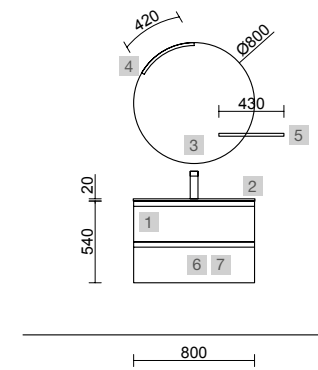

COD.	DESCRIPTION	£	OPTIONS
COMPOSITION OF 800			
1	91372 Wall hung vanity MOMENT 800 Real 2 soft close drawers 797 x 540 x 452 mm	1528	3 91131 Mirror OASIS 800 round Ø 800 mm
2	26781 Basin CONSTANZA 810 White porcelain without bottle trap or clicker waste 810 x 20 x 460 mm	208	4 103350 Light CIRCUS 420 (10,8 W - 4000°K) IP 44 420 mm
FULL SET PRICE		1736	5 91470 Shelf MOMENT 430 right Real 430 x 137 x 89 mm
6	103973 Bottle trap POSYX Chrome brass	62	
7	102306 Clicker valve FLOW Matt black	76