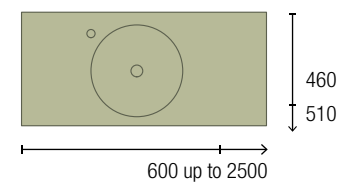

1 COUNTERTOP BASIN