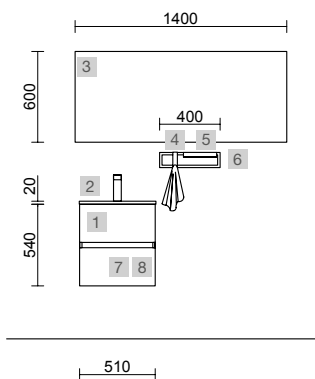

COD.	DESCRIPTION	£	OPTIONS	COD.	DESCRIPTION	£
COMPOSITION OF 500						
1	96704 Wall hung vanity FUSSION LINE 500 DEPTH 35 White cotton 2 soft close drawers 497 x 540 x 385 mm	393	3	91115 Mirror REFLEXO 1400 horizontal vertical LED light (4,4 W/m - 4000°K) IP 44 1400 x 600 mm	569	
2	97069 Basin S35 510 superfine White porcelain without bottle trap or clicker waste 510 x 20 x 360 mm	164	4	97665 Hook LLOYD Matt black for Lloyd units and structures 30 x 124 x 50 mm	53	
FULL SET PRICE		557	5	97666 Shelf LLOYD Matt black for Lloyd units and structures 220 x 32 x 112 mm	104	
			6	97674 Metal front LLOYD Matt black 400 x 100 x 29 mm	164	
			7	103973 Bottle trap POSYX Chrome brass	62	
			8	102306 Clicker valve FLOW Matt black	76