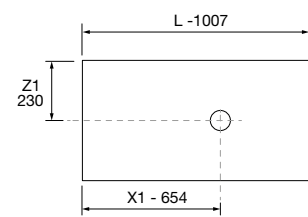

MOMENT 1000 INTENSE

COD.	DESCRIPTION	£
COMPOSITION OF 1000		
1	91367 Wall hung vanity MOMENT 1000 Intense 1 soft close drawer 997 x 356 x 452 mm	1344
2	91423 Worktop Intense to 1000 for vanity and storage unit, with or without tap hole <1000 x 19 x 460 mm	430
3	102283 Countertop basin CARLA 45 Hunter porcelain without bottle trap or clicker waste 455 x 325 x 135 mm	371
FULL SET PRICE		2145

OPTIONS		
COD.	DESCRIPTION	£
4	103357 Mirror OVALO horizontal vertical 500 x 1000 mm	137
5	97640 Light JUDI (5 W- 5700°K)	68
6	102305 Open valve FLOW Matt black	71
7	103973 Bottle trap POSYX Chrome brass	62

AUXILIARY		
COD.	DESCRIPTION	£
8	91467 Towel rail shelf MOMENT 430 Intense with towel rail 430 x 125 x 125 mm	291
9	91457 Cabinet MOMENT 400 Intense x 2 1 left / right door with soft close 400 x 800 x 181 mm	1752

Moment

Renoir

mam

Uniq

COMPAKT

PRICE LIST ORIGINAL