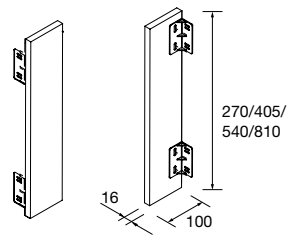

STRIPS

	Natural	Africa oak	Bay pine	Walnut Maya	£
	COD.	COD.	COD.	COD.	
270	24308	91082	24310	102793	21
405	102816	102818	102817	102813	29
540	24315	91083	24317	102799	33
810	102804	102806	102805	102800	43

	Gloss white	White cotton	Black velvet	Matt anthracite	Macchiato	Blue fog	Night blue	Terracota	Green forest	£
	COD.	COD.	COD.	COD.	COD.	COD.	COD.	COD.	COD.	
270	24305	96800	96809	102792	102790	102789	102788	103625	102791	22
540	24312	96810	96811	102798	102796	102795	102794	103626	102797	36
810	102801	102803	102802	103726	103724	103723	103722	103627	103725	43

	White cotton	Black velvet	Matt anthracite	Macchiato	Blue fog	Night blue	Terracota	Green forest	£
	COD.	COD.	COD.	COD.	COD.	COD.	COD.	COD.	
405	102815	102814	102811	102809	102808	102807	102812	102810	29