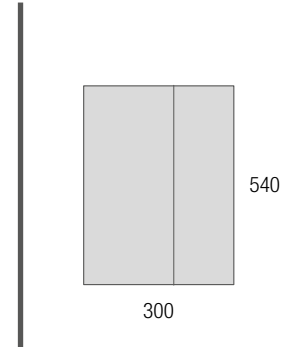

CURVED DOOR STORAGE UNIT