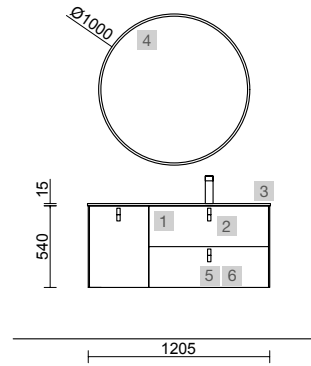

UNIIQ 1200/L AZUL ALTAMAR

COD.	DESCRIPTION	£
COMPOSITION OF 1200		
1	24685 Wall hung vanity UNIIQ 1200 Azul altamar left 1 door and 2 drawers with soft close 1194 x 540 x 450 mm	868
2	24724 Handle UNIIQ Black Set of 3 units for vanity unit	29
3	24546 Basin UNIIQ 1205 storage unit on the left Matt mineralsolid without bottle trap or clicker waste 1205 x 15 x 460 mm	634
FULL SET PRICE		1531

OPTIONS		
COD.	DESCRIPTION	£
4	103360 Mirror MITO CURVE 1000 round with LED light (7 W- 4000°K.) IP 44 Ø 1000 mm	765
5	103973 Bottle trap POSYX Chrome brass	62
6	102306 Clicker valve FLOW Matt black	76

Moment

Renoir

mam

Uniq

COMPAKT

PRICE LIST ORIGINAL