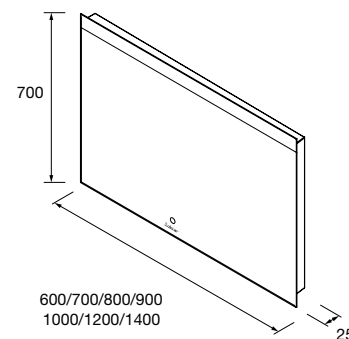

- **Mirror ORLEANS 600**
  horizontal with LED light, sensor (10+22 W-5700°K.) IP 44
  600 x 700 mm
  97586 472 £
- **Mirror ORLEANS 700**
  horizontal with LED light, sensor (10+22 W-5700°K.) IP 44
  700 x 700 mm
  97596 516 £
- **Mirror ORLEANS 800**
  horizontal with LED light, sensor (12+22 W-5700°K.) IP 44
  800 x 700 mm
  97597 554 £
- **Mirror ORLEANS 900**
  horizontal with LED light, sensor (12+22 W.-5700°K) IP 44
  900 x 700 mm
  97598 614 £
- **Mirror ORLEANS 1000**
  horizontal with LED light, sensor (15+32 W-5700°K.) IP 44
  1000 x 700 mm
  97599 642 £
- **Mirror ORLEANS 1200**
  horizontal with LED light, sensor (15+32 W-5700°K.) IP 44
  1200 x 700 mm
  97600 669 £
- **Mirror ORLEANS 1400**
  horizontal with LED light, sensor (30+36 W-5700°K.) IP 44
  1400 x 700 mm
  97601 689 £