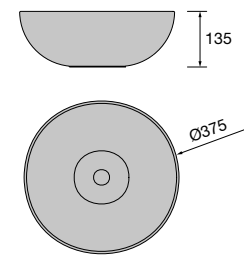

97041 551 £

Basin VILNA 1005 storage unit on the left Matt mineralsolid without bottle trap or clicker waste, for vanity unit of 700 1005 x 460 x 15 mm

97044 578 £

97047 620 £

Basin VILNA 1405 storage unit on the left Matt mineralsolid without bottle trap or clicker waste, for vanity unit of 700 1405 x 460 x 15 mm

97051 689 £

Basin VILNA 1605 storage unit on the left Matt mineralsolid

without bottle trap or clicker waste, for vanity unit of 800 1605 x 460 x 15 mm

97054 896 £

without bottle trap or waste Ø 390 x 140 mm

24555 290 £

87734 297 £

RIGHT

LEFT

Basin ALLIANCE 900 storage unit on the right Matt mineralsolid

for curved storage unit, without bottle trap or clicker drain 910 x 15 x 460 mm

97645 536 £

Basin ALLIANCE 900 storage unit on the left Matt mineralsolid

for curved storage unit, without bottle trap or clicker drain 910 x 15 x 460 mm

97646 536 £

without bottle trap or waste Ø 390 x 150 mm

21854 248 £

91489 278 £