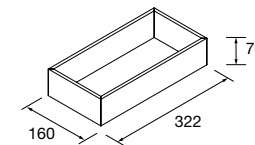

INTERIOR DRAWER ORGANISER, 1 COMPARTMENT

Black		
	COD.	£
322	104592	51