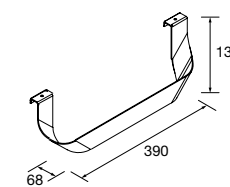

Matt white	Matt black	
COD.	COD.	£
97663	97670	117

REDUCED DEPTH VANITY WITH JAZZ

VANITY 2 DRAWERS WITH JAZZ

DOUBLE TOWEL RAIL JAZZ

Double towel rail JAZZ.

White	Black	Gloss anodized	
COD.	COD.	COD.	£
23028	27043	23025	81