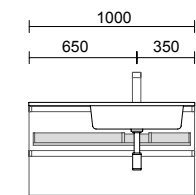

Renoir

WALL HUNG UNIT RENOIR 2 DRAWERS

Wall hung unit with 2 full extension metallic drawers, onix interior with soft close. Drawer organiser included, with 2 removable trays. Handle not included, 3 finishes available.

	White cotton	Black velvet	Macchiato	Blue fog	Night blue	Anthracite	Green forest	
	COD.	COD.	COD.	COD.	COD.	COD.	COD.	£
600	91299	91300	91301	91324	91302	91304	91303	800
800	91305	91306	91307	91325	91308	91310	91309	890
1000	91311	91312	91313	91326	91314	91316	91315	994

RENOIR TALL UNIT 1600 2 DOORS

Reversible tall unit 2 doors, with soft-closing system hinges. Onix interiors with 4 adjustable glass shelves. Handles are not included, 2 finishes available.

	White cotton	Black velvet	Macchiato	Blue fog	Night blue	Anthracite	Green forest	
	COD.	COD.	COD.	COD.	COD.	COD.	COD.	£
350	91317	91318	91319	91323	91320	91322	91321	682

HANDLE STYLE

Style handle for vanity unit

	Black matt	Brass	Gold	Silver	
	COD.	COD.	COD.	COD.	£
210	91335	91334	91332	91333	32

KNOB STYLE

Style knob for vanity and storage unit

	Black matt	Brass	Gold	Silver	
	COD.	COD.	COD.	COD.	£
35	91331	91330	91328	91329	23

HANDLE FOLK

Folk handle for vanity and storage unit

	Black matt	Gold	Silver	
	COD.	COD.	COD.	£
95	91339	91336	91337	18

METALLIC DRAWER WITHOUT PIPE CUTOUT

Metallic drawer full extension without pipe cutout, onix interior with soft close.

	onix	
	COD.	£
600	103306	177
800	103308	205
1000	103310	232

METALLIC DRAWER WITH PIPE CUTOUT

Metallic drawer full extension with pipe cutout, Onix interior

	onix	
	COD.	£
1000	103417	232

	onix	
	COD.	£
1000	103418	232

INTERIOR DRAWER ORGANISER, 1 COMPARTMENT

	Black	
	COD.	£
322	104592	51

INTERIOR DRAWER ORGANISER, 6 COMPARTMENTS

	Black	
	COD.	£
332	104583	81

INTERIOR DRAWER ORGANISER, 2 COMPARTMENTS

	Black	
	COD.	£
322	104593	75