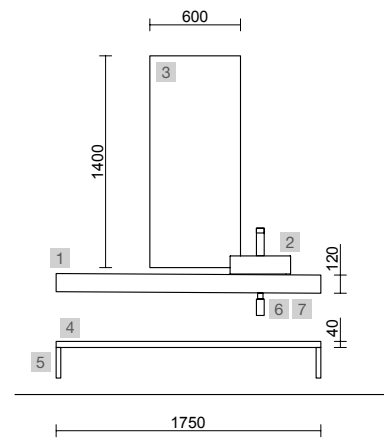

COMPAKT 1750 GREY STONE

COD.	DESCRIPTION	£
COMPOSITION OF 1750		
1	26103 Worktop COMPAKT 51 Grey stone from 1601 to 1800 mm, for 1 countertop basin 1601 - 1800 x 510 x 120 mm	1508
2	91487 Countertop basin VERILA White porcelain without bottle trap or waste 400 x 120 x 300 mm	247
FULL SET PRICE		1755
OPTIONS		
COD.	DESCRIPTION	£
3	91115 Mirror REFLEXO 1400 horizontal vertical LED light (4,4 W/m - 4000*K) IP 44 1400 x 600 mm	569
4	97478 Bespoken top Charcoal from 1401 to 1800 for vanity and storage unit, with or without faucet hole 1401 - 1800 x 40 x 460 mm	651
5	91494 Support Black x 2 30 x 200 x 440 mm	364
6	103974 Bottle trap SMART Matt black	90
7	102305 Open valve FLOW Matt black	71

Moment

Renoir

mam

Uniq

COMPAKT

PRICE LIST ORIGINAL