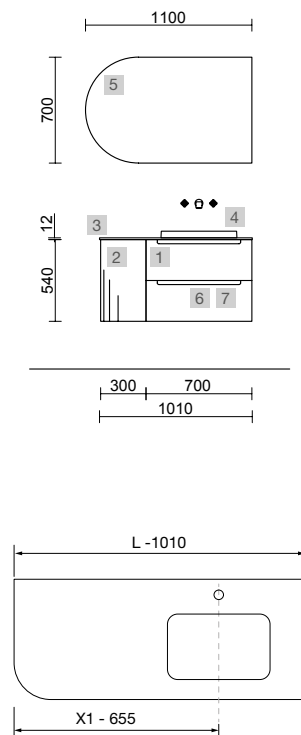

MONTERREY 1000 BLACK VELVET

COD.	DESCRIPTION	£
COMPOSITION OF 1000		
1	96473 Wall hung vanity MONTERREY 700 Black velvet 2 metallic drawers with soft close 697 x 540 x 450 mm	823
2	97027 Wall hung storage unit ALLIANCE 300 Black velvet left / right 1 curved door with push-opening 300 x 540 x 450 mm	435
3	24465 Worktop Matt white solid surface from 811 to 1010 for vanity and storage unit, with or without tap hole 811 - 1010 x 12 x 460 mm	407
4	97655 Semi inset basins MAEL Solid surface Bicolour without bottle trap or clicker waste 502 x 44 x 310 mm	375
FULL SET PRICE		2040
OPTIONS		
COD.	DESCRIPTION	£
5	97644 Mirror EMILE 700 horizontal vertical with LED light (20 W- 5700°K) IP 44 700 x 1100 mm	561
6	103973 Bottle trap POSYX Chrome brass	62
7	102305 Open valve FLOW Matt black	71