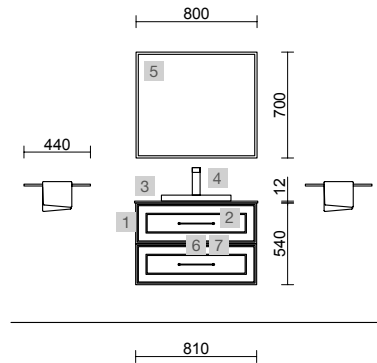

COD.	DESCRIPTION	£	OPTIONS	COD.	DESCRIPTION	£
COMPOSITION OF 800			COMPOSITION OF 800			
1	91305	890	Wall hung vanity RENOIR 800 White cotton 2 metallic drawers with soft close 797 x 540 x 450 mm	5	103362	620
2	91335	64	Handle STYLE 192 Black matt x 2	6	103973	62
3	103631	352	Worktop Matt white solid surface from 611 to 810 for vanity and storage unit, with or without tap hole 611 - 810 x 12 x 460 mm	7	102305	71
4	97655	375	Semi inset basins MAEL Solid surface Bicolour without bottle trap or clicker waste 502 x 44 x 310 mm			
FULL SET PRICE		1681