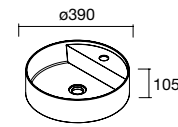

BICA
Matt white solid surface

COD.	£
97647	347