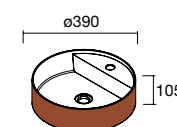

BICA
Terracota solid surface

COD.	£
103314	413