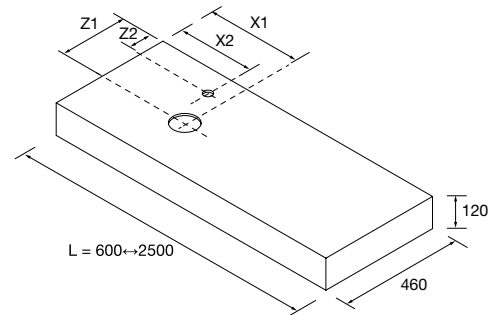

COMPAKT WORKTOP WITH COUNTERTOP BASIN DEPTH 460 MM

Bespoke worktop with machining for countertop basin, fixing brackets included 105x415 mm. Countertop basin not included.

Download order sheet

	Bali	Africa oak	Havana	White marble	Concrete	Grey stone	£
	COD.	COD.	COD.	COD.	COD.	COD.	
600 - 800	91191	25993	84040	26019	26045	26032	647
801 - 1000	91192	25994	84041	26020	26046	26033	815
1001 - 1200	91193	25995	84042	26021	26047	26034	984
1201 - 1400	91194	25996	84043	26022	26048	26035	1153
1401 - 1600	91195	25997	84045	26023	26049	26036	1321
1601 - 1800	91196	25998	84046	26024	26050	26037	1490
1801 - 2000	91197	25999	84047	26025	26051	26038	1658
2001 - 2500	91198	26000	84048	26026	26052	26039	2165

NOTE: Can be combined with *Modular* series