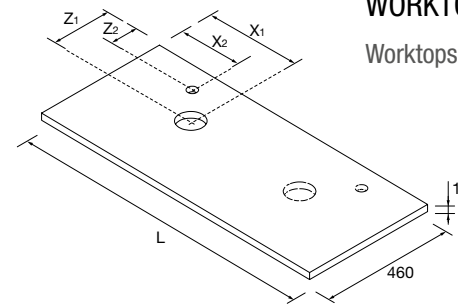

WORKTOPS WITH A THICKNESS OF 19 MM

Worktops 19 mm thickness. In special sizes with or without tap hole.

	Pure COD.	Real COD.	Intense COD.	£
< 1000	91413	91418	91423	430
1001 - 1400	91414	91419	91424	565
1401 - 1800	91415	91420	91425	697
1801 - 2000	91416	91421	91426	833
2001 - 2400	91417	91422	91427	965

Download order sheet

WORKTOPS WITH A THICKNESS OF 12 MM

Worktops 12 mm thick in sizes from 600 to 1200 mm without machining. Matt white finish, terrazo and white marble in solid surface, black slate in compact.