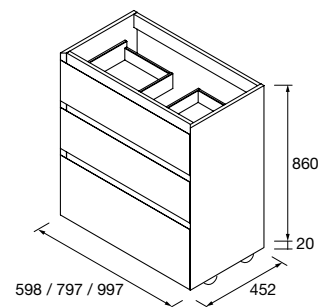

VANITY MOMENT 3 DRAWERS

Floor standing 3 drawers wooden vanity with full extension drawers with soft close, 40 kg capacity. Adjustable ABS legs (20mm) included.

	Pure COD.	Real COD.	Intense COD.	£
600	91395	91396	91397	2032
800	91398	91399	91400	2186
1000	91401	91402	91403	2492