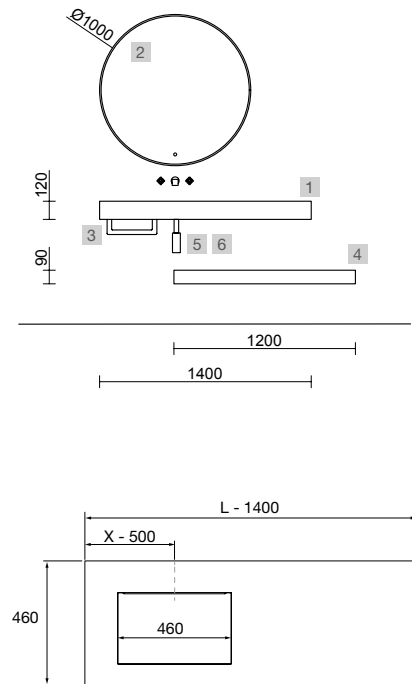

COMPAKT 1400 HAVANA

COD.	DESCRIPTION	£
COMPOSITION OF 1400		
1	83972 Worktop COMPAKT 46 Havana from 1201 to 1400 mm, with 1 integrated sink 1201 - 1400 x 460 x 120 mm	1346
FULL SET PRICE		1346

OPTIONS		
COD.	DESCRIPTION	£
2	97638 Mirror GLOBE 1000 Black round with LED light, sensor (20 W.- 5700°K) IP 44 Ø 1000 mm	592
3	26195 Towel rail COMPAKT Matt black 330 x 100 mm	148
4	84080 Shelf COMPAKT 38 Havana from 1001 to 1200 mm 1001 - 1200 x 380 x 90 mm	961
5	103974 Bottle trap SMART Matt black	90
6	102305 Open valve FLOW Matt black	71