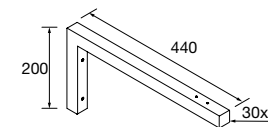

WORKTOPS WITH A THICKNESS OF 16 MM

Worktops 16mm thick. Sizes from 600 to 1200 not mechanized Finishes in melamine and lacquered

	Gloss white	White cotton	Black velvet	Natural	Africa oak	Bay pine	Walnut Maya	
	COD.	COD.	COD.	COD.	COD.	COD.	COD.	£
600	22960	96819	96820	22963	91086	22962	102253	105
700	96827	96839	96840	96841	96842	96843	102819	113
800	22964	96848	96861	22967	91087	22966	102254	121
900	97401	97402	97403	97405	97406	97407	102820	128
1000	22968	96864	96880	22971	91088	22970	102255	136
1200	22972	96890	96898	22975	91089	22974	102256	151

NOTE: more options for bespoke and machined worktops on page 298

WORKTOPS THICKNESS 40 MM

Worktops with 40 mm thickness, sizes from 600 to 1200 and custom made not mechanized. Finishes in melamine and high pressure laminate (HPL).

	Gloss white	White cotton	Black velvet	Africa oak	Charcoal	
	COD.	COD.	COD.	COD.	COD.	£
600	97432	97433	97434	23016	97435	250
700	97436	97437	97438	97440	97439	282
800	97441	97442	97443	23017	97444	315
900	97445	97446	97447	97448	97449	359
1000	97450	97451	97452	23018	97453	389
1200	97454	97455	97456	23019	97457	457

NOTE: more options for bespoke and machined worktops on page 298

WORKTOPS WITH A THICKNESS OF 12 MM

Worktops 12 mm thick in sizes from 600 to 1200 mm without machining. Matt white finish, terrazo and white marble in solid surface, black slate in compact

	Matt white solid surface		Black slate		White marble		Terrazo natura	
	COD.	£	COD.	£	COD.	£	COD.	£
600	97495	269	97501	338	97507	338	102266	338
700	97496	283	97502	352	97508	352	103299	352
800	97497	297	97503	366	97509	366	102267	366
900	97498	311	97504	380	97510	380	103300	380
1000	97499	324	97505	407	97511	407	102268	407
1200	97500	352	97506	435	97512	435	102270	435

NOTE: more options for bespoke and machined worktops on page 298

WORKTOP TOWEL RAIL SUPPORT