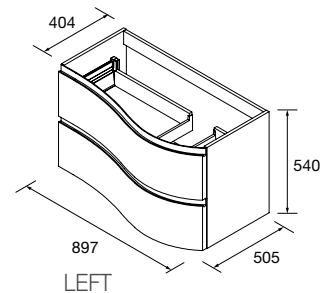

MAM WALL HUNG UNIT 2 DRAWERS L

Curved wall hung vanity unit with 2 full-extension metal drawers, Onix interiors and soft close. Capacity 40 kg.