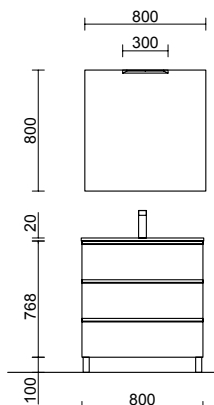

1439£

Wall hung vanity Natural • Handle white • Worktop
Gloss white • Washbasin Tento • Mirror Sena •
Light Boreal • 4 legs Set 20mm

REDUCED DEPTH

REDUCED DEPTH

FUSSION 40 700 WHITE COTTON

COD.	DESCRIPTION	£	OPTIONS	COD.	DESCRIPTION	£
COMPOSITION WITH VANITY 700						
1	96689 Wall hung vanity FUSSION LINE 700 DEPTH 40 White cotton 2 soft close drawers 697 x 540 x 385 mm	428	3	97634 Mirror GLOBE 800 White round with LED light, sensor (10 W- 5700°K) IP 44 Ø 800 mm	506	
2	97070 Basin Depth 40 IBERIA 710 White porcelain without bottle trap or clicker waste 710 x 20 x 395 mm	198	4	103973 Bottle trap POSYX Chrome brass	62	
			5	102306 Clicker valve FLOW Matt black	76	
FULL SET PRICE		626				