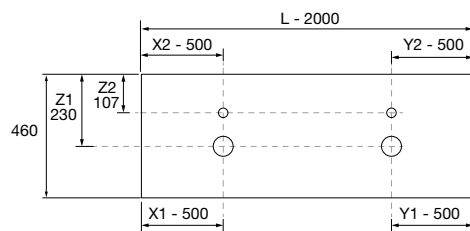

OPTIONS		
COD.	DESCRIPTION	£
5	97643 Mirror EMILE 500 x 2 horizontal vertical with LED light (20 W- 5700°K) IP 44 500 x 1300 mm	1012
6	103973 Bottle trap POSYX Chrome brass x 2	124
7	102305 Open valve FLOW Matt black x 2	142