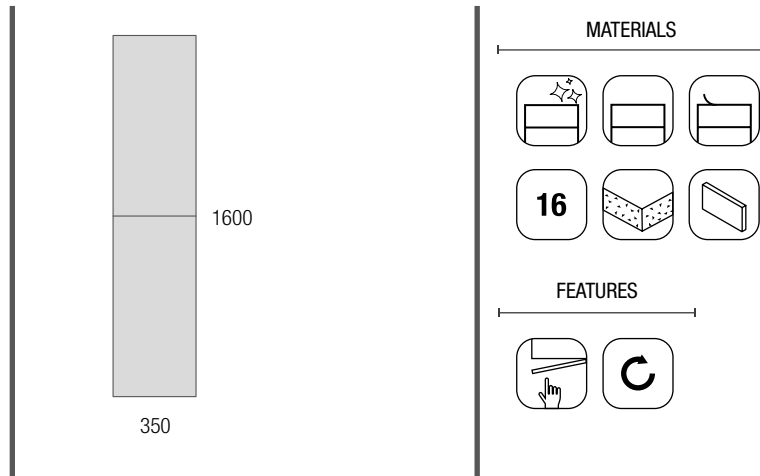

M modular E-05 5

M modular E-05 5

FINISHES