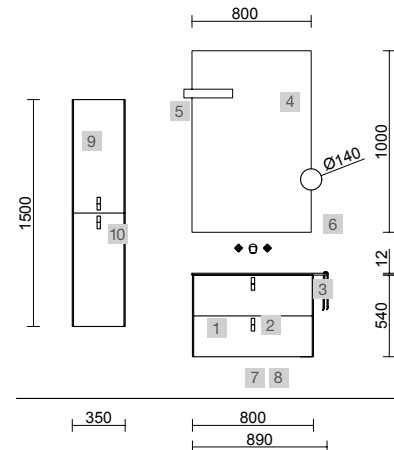

Moment

Renoir

mam

Uniq

COMPAKT

PRICE LIST ORIGINAL