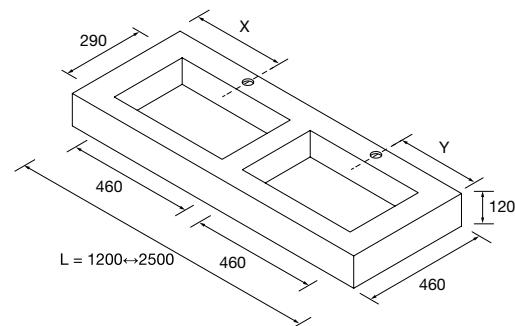

COMPAKT WORKTOP WITH INTEGRATED SINK (460) DEPTH 460 MM

Download order sheet

	Bali	Africa oak	Havana	White marble	Concrete	Grey stone	£
	COD.	COD.	COD.	COD.	COD.	COD.	
1201 - 1400	91149	24478	83978	25434	25601	25447	1852
1401 - 1600	91151	24479	83979	25435	25602	25448	2021
1601 - 1800	91152	24480	83981	25436	25603	25449	2190
1801 - 2000	91153	24481	83982	25437	25604	25450	2527
2001 - 2500	91154	24482	83984	25438	25605	25451	2864

NOTE: Can be combined with *Modular* series