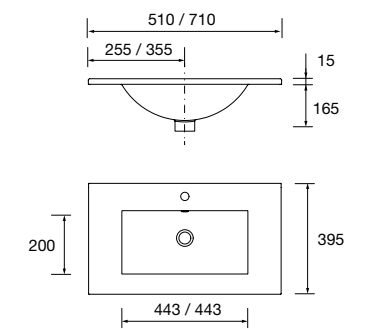

Basin Depth 40 IBERIA 510 White porcelain
without bottle trap or clicker waste
510 x 20 x 395 mm
21564 173 £

Basin Depth 40 IBERIA 710 White porcelain
without bottle trap or clicker waste
710 x 20 x 395 mm
97070 198 £