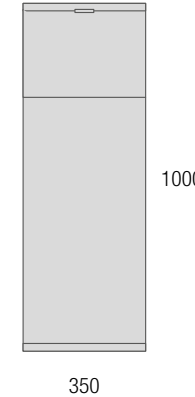

1000 DRESSING TALL UNIT