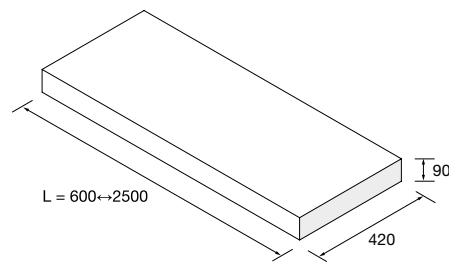

COMPAKT SHELVES DEPTH 420 MM

Shelves 420 mm deep and 80 x 340 mm adjustable brackets and fixing elements included.