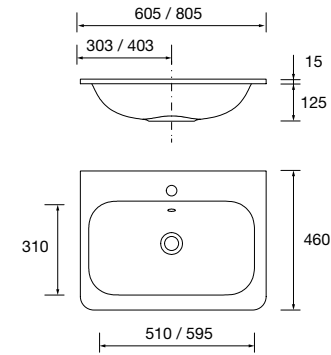

Uniiq integral basin in mineral solid matt finish.

605/C		805/C		905/R		905/L		1205/R		1205/L	
COD.	£	COD.	£	COD.	£	COD.	£	COD.	£	COD.	£
97058	509	97059	537	24543	551	24544	551	24545	634	24546	634

Bespoke Uniiq solid surface inset basin with machining option for tap and integrated towel rail. Order form to be completed.

600		800		900/R		900/L		1200/R		1200/L	
COD.	£	COD.	£	COD.	£	COD.	£	COD.	£	COD.	£
96787	634	96788	661	96789	675	103182	675	97377	758	103183	758

OPTIONAL MACHINED FOR WASHBASIN, TAP AND TOWEL RAIL

Download order sheet