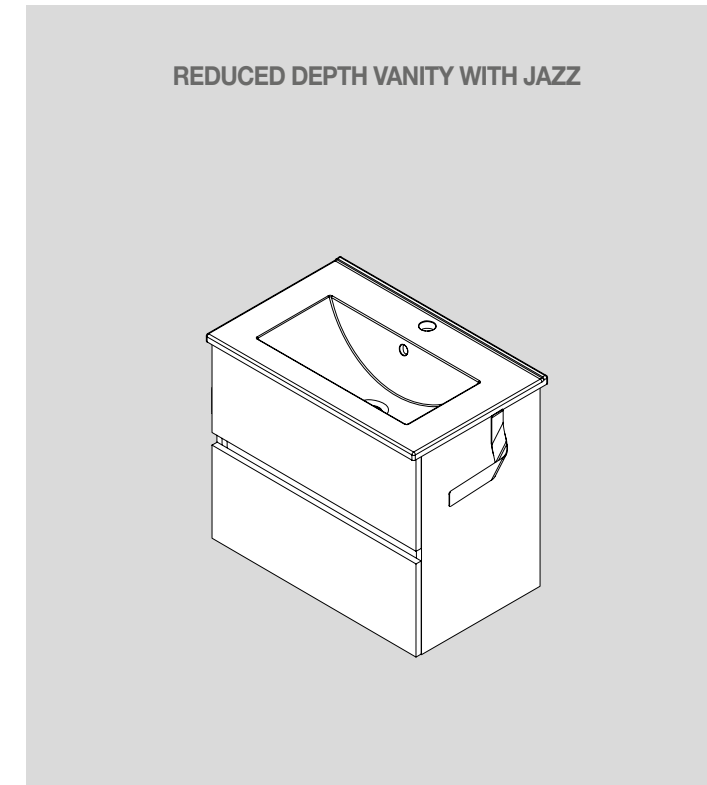

LLOYD TOWEL RAIL

Sheet metal towel rail. 2 mm thick.

Matt white	Matt black	
COD.	COD.	£
97657	97664	117

HOOK LLOYD

Sheet metal hook. 2 mm thick.

Matt white	Matt black	
COD.	COD.	£
97658	97665	53

LLOYD SHELF

Sheet metal shelf. Thickness 2 mm.

Matt white	Matt black	
COD.	COD.	£
97659	97666	104

LLOYD SHELF

Sheet metal shelf. 2 mm thick.

Matt white	Matt black	
COD.	COD.	£
97660	97667	90

LLOYD DRYER-STRAIGHTENERS

Sheet metal hair dryer/straighteners holder. 2 mm thick.

Matt white	Matt black	
COD.	COD.	£
97661	97668	68

TOILET ROLL HOLDER LLOYD

Sheet metal toilet roll holder. 2 mm thick.

Matt white	Matt black	
COD.	COD.	£
97662	97669	58

BASKET LLOYD

Sheet metal basket. Thickness 2 mm.

Matt white	Matt black	
COD.	COD.	£
97663	97670	117

REDUCED DEPTH VANITY WITH JAZZ