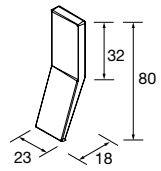

SET OF 3 UNIQ HANDLES

Set of 3 handles for Uniq vanity unit with different finishes, not included with the wall hung vanity unit.

White	Black	Chrome	
COD.	COD.	COD.	£
24723	24724	24725	29