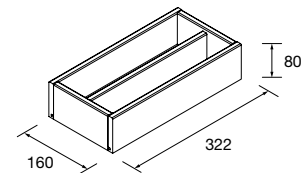

ORGANISER TRAY

Stackable spacer tray for birch wood drawer.

	Birch	
	COD.	£
322	91485	75