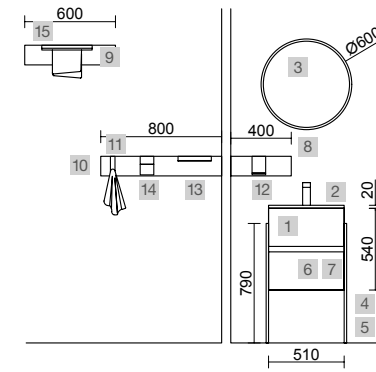

FUSSION 40 500 AFRICA OAK

COD.	DESCRIPTION	£
COMPOSITION OF 500		
1	96681 Wall hung vanity FUSSION LINE 500 DEPTH 40 Africa oak 2 soft close drawers 497 x 540 x 385 mm	393
2	21564 Basin Depth 40 IBERIA 510 White porcelain without bottle trap or clicker waste 510 x 20 x 395 mm	173
FULL SET PRICE		566
OPTIONS		
COD.	DESCRIPTION	£
3	103358 Mirror MITO CURVE 600 round with LED light (7 W- 4000°K.) IP 44 Ø 600 mm	544
4	97720 Metal structure TALL LLOYD Matt black x 2 for Kompakt units and structures 333 x 16 x 790 mm	510
5	97710 Coupling LLOYD Matt black x 4 for vanity unit 297 x 15 x 30 mm	248
6	103973 Bottle trap POSYX Chrome brass	62
7	102306 Clicker valve FLOW Matt black	76

AUXILIARY		
COD.	DESCRIPTION	£
8	97684 Wooden front LLOYD Africa oak 400 x 130 x 29 mm	54
9	97689 Wooden front LLOYD Africa oak 600 x 130 x 29 mm	68
10	97690 Wooden front LLOYD Africa oak 800 x 130 x 29 mm	82
11	97665 Hook LLOYD Matt black for Lloyd units and structures 30 x 124 x 50 mm	53
12	97667 Shelf LLOYD Matt black for Lloyd units and structures 90 x 124 x 100 mm	90
13	97666 Shelf LLOYD Matt black for Lloyd units and structures 220 x 32 x 112 mm	104
14	97670 Basket LLOYD Matt black for Lloyd units and structures 90 x 124 x 100 mm	117
15	97664 Towel rail LLOYD Matt black for Lloyd units and structures 340 x 95 x 32 mm	117