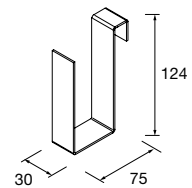

TOILET ROLL HOLDER LLOYD

Sheet metal toilet roll holder. 2 mm thick.

Matt white	Matt black	
COD.	COD.	£
97662	97669	58