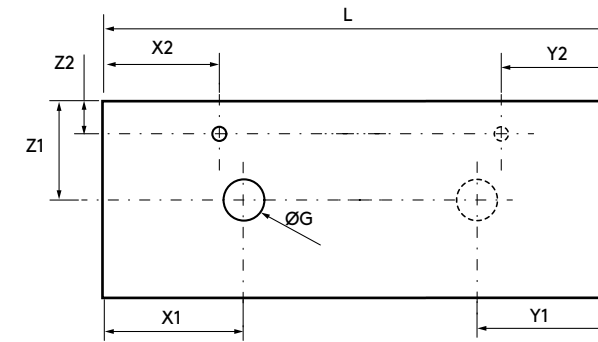

Countertop Basins (Porcelain)

ALTIRO Matt white porcelain	SEDUCTION White porcelain	KANDY White porcelain	LOKUM Matt black porcelain	VERILA White porcelain	VARMEGA White porcelain
COD. £	COD. £	COD. £	COD. £	COD. £	COD. £
24555 290	21854 248	91489 278	87734 297	91487 247	24553 230
TENTO 400 White porcelain	TENTO 500 White porcelain	CARLA 45 White porcelain	CARLA 45 Denim porcelain	CARLA 45 Hunter porcelain	CARLA 45 Clay porcelain
COD. £	COD. £	COD. £	COD. £	COD. £	COD. £
24551 216	24552 238	103343 207	102282 371	102283 371	102280 371

Countertop basins (Solid Surface)

BOL Matt white solid surface	BULKAN Solid surface black	TALEA Matt white solid surface	TALEA Solid surface Bicolour	BICA Matt white solid surface	BICA Solid surface Bicolour
COD. £	COD. £	COD. £	COD. £	COD. £	COD. £
26536 330	91491 357	97649 347	97652 375	97647 347	97648 375
BICA Blue fog solid surface	BICA Night blue solid surface	BICA Terracota solid surface	BICA Green forest solid surface	BICA Anthracite solid surface	BICA Macchiato solid surface
COD. £	COD. £	COD. £	COD. £	COD. £	COD. £
103312 413	103313 413	103314 413	103315 413	103316 413	102271 413

Semi inset basins (Solid Surface)

MAEL Matt white solid surface	MAEL Solid surface Bicolour
COD. £	COD. £
97654 347	97655 375

See our guide to worktop drill holes

Required information to order a custom-made worktop

Machined for one or two sinks and optional tap hole