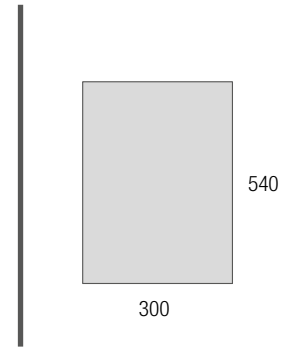

WALL-HUNG UNIT 1 DOOR