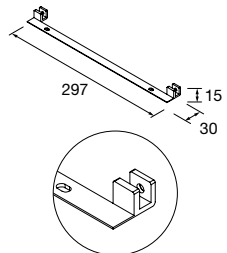

Matt white	Matt black	
	COD.	COD.	£
297	97709	97711	76

COUPLING LLOYD FURNITURA

Sold individually. Note: The couplings are not sold as a set. The corresponding amount of couplings must be ordered depending on the composition.