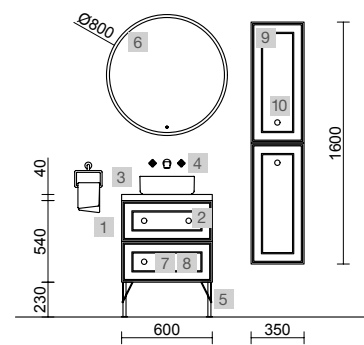

COD.	DESCRIPTION	£	OPTIONS	DESCRIPTION	£
COMPOSITION OF 600					
1	91299 Wall hung vanity RENOIR 600 White cotton 2 metallic drawers with soft close 598 x 540 x 450 mm	800	6	97635 Mirror GLOBE 800 Black round with LED light, sensor (10 W- 5700°K) IP 44 Ø 800 mm	506
2	91331 Handle STYLE 35 Black matt x 4	92	7	103973 Bottle trap POSYX Chrome brass	62
3	23016 Worktop Africa oak for vanity and storage unit, not mechanized 608 x 40 x 460 mm	250	8	102305 Open valve FLOW Matt black	71
4	91489 Countertop basin KANDY White porcelain without bottle trap or waste Ø 360 x 120 mm	278	AUXILIARY		
5	84129 Set of 2 legs DEVA Black 230 mm	70	COD.	DESCRIPTION	£
FULL SET PRICE		1490	9	91317 Wall hung tall unit RENOIR White cotton 2 doors with soft close and without handle 350 x 1600 x 349 mm	682
			10	91331 Handle STYLE 35 Black matt x 2	46