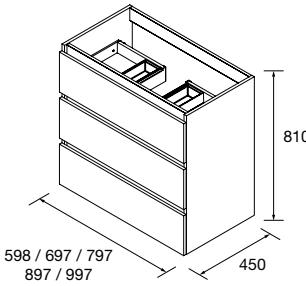

WALL-HUNG SPIRIT UNIT 3 DRAWERS

Wall hung unit with 3 full extension metallic drawers, Onix interior with soft close. Handle not included, 3 available finishes. Drawer organizer included, with 2 removable trays. handle not included, 3 available finishes.