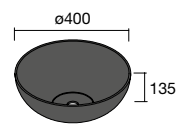

LOKUM
Matt black porcelain

COD.	£
87734	297