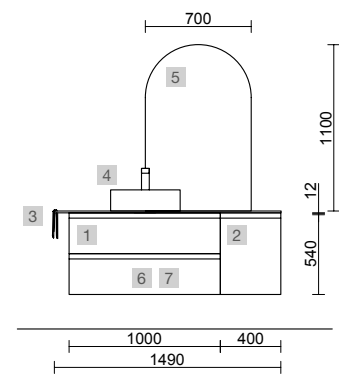

OPTIONS		
COD.	DESCRIPTION	£
5	97644 Mirror EMILE 700 horizontal vertical with LED light (20 W- 5700°K) IP 44 700 x 1100 mm	561
6	103973 Bottle trap POSYX Chrome brass	62
7	102303 Open valve FLOW Chrome	71