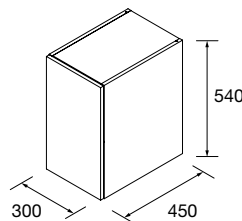

WALL HUNG STORAGE UNIT ALLIANCE 2 COMPARTMENTS

Wall hung storage unit with 2 compartments.
Can be combined with series:
Spirit / Monterrey

	Natural	Africa oak	Bay pine	Walnut Maya	£
300	96979	96980	96981	102825	166

	Gloss white	White cotton	Black velvet	£
300	96976	96977	96978	184

ALLIANCE WALL HUNG AND REMOVABLE STORAGE UNIT

Wall hung storage unit with removable drawer, Onix finish, concealed extraction Plus runners and hole for hair dryer. Handle no included.
it can be combined with series:
Spirit / Monterrey

	Natural	Africa oak	Bay pine	Walnut Maya	£
300	96988	96989	96992	102826	338

	Gloss white	White cotton	Black velvet	£
300	96985	96986	96987	366

CABINET ALLIANCE 1 DOOR

1 door wall hung unit with PUSH opening system and Onix interior finish. Hinges with 110° opening.
Reversible. With a height adjustable wooden shelf.
it can be combined with series:
Spirit / Monterrey

	Natural	Africa oak	Bay pine	Walnut Maya	£
300	97016	97017	97018	102830	248

	Gloss white	White cotton	Black velvet	Matt anthracite	Macchiato	Blue fog	Night blue	Terracota	Green forest	£
300	97013	97014	97015	97023	97020	97021	97022	103623	97024	276

HANDLE - TOWEL RAIL REMOVABLE FOR ALLIANCE STORAGE UNIT

Handle for storage unit on different finishes, not included

	Matt white	Matt black	Gloss anodized	£
300	96995	96996	96999	39

ALLIANCE CURVED WALL-HUNG UNIT WITH 1 DOOR

Curved wall-hung unit with 1 door with PUSH opening system and Onix interior finish.
Hinges with 110° opening. Reversible. With a height adjustable wooden shelf.
it can be combined with series:
Spirit / Monterrey

	Natural	Africa oak	Bay pine	Walnut Maya	£
300	97028	97029	97031	102832	407