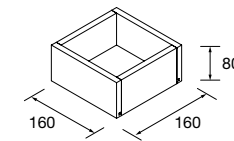

	Birch	
	COD.	£
322	91485	75

SPACER CUBE

Stackable spacer for birch wood drawer.

	Birch	
	COD.	£
160	91486	49

TOWEL SHELF MOMENT

Reversible towel rail shelf. Supplied fully assembled.

	Pure	Real	Intense	
	COD.	COD.	COD.	£
430	91465	91466	91467	291