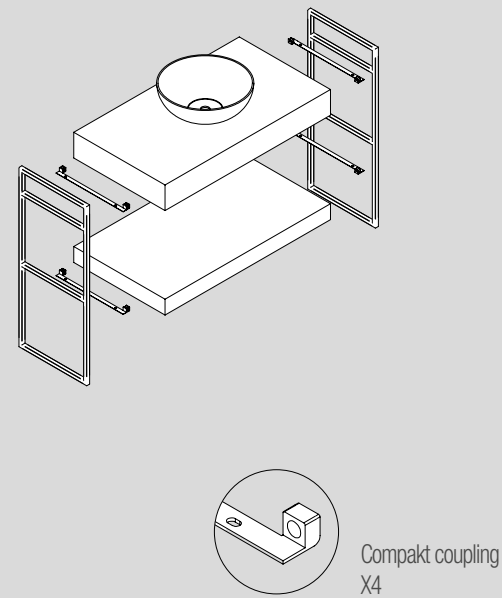

LLOYD WITH COMPAKT WORKTOP, COUNTERTOP BASIN AND COMPAKT SHELF