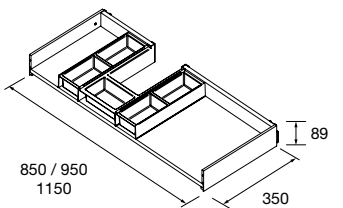

METALLIC DRAWER WITH PIPE CUTOUT, RIGHT

Metallic drawer full extension with pipe cutout, Onix interior

RIGHT

onix		
	COD.	£
900	103628	219
1000	103417	232
1200	103419	260