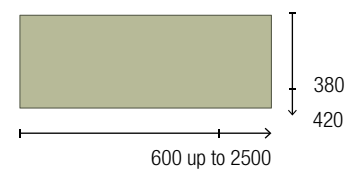

COMPAKT SHELVES

DETAILS

FEATURES

FINISHES

100% phenolic compact material – HPL

Solution for bathrooms of all sizes: made-to-measure worktops. Now you can make the most of the space in your bathroom with customized worktops that arrange perfectly to any size from 600 to 2500mm. Enjoy a functional and aesthetic design, making the most of every centimeter.