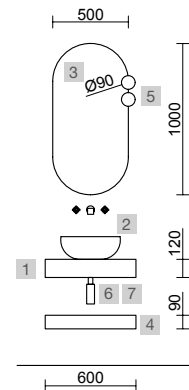

Price list Original

Index

01	Moment collection	120
02	Renoir collection	128
03	Mam collection	134
04	Uniiq collection	140
05	Compakt collection	149