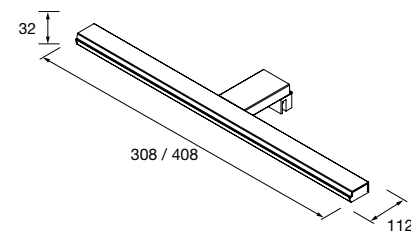

Light PANDORA 308
black LED light (8 W - 5700°K) IP 44
multihook fastening
308 x 112 x 32 mm
97177 99 £

Light PANDORA 458
black LED light (1x10 W - 5700°K) IP
44 multihook fastening
458 x 112 x 32 mm
97178 132 £

Light PANDORA 608
black LED light (1x12 W - 5700°K) IP
44 multihook fastening
608 x 112 x 32 mm
97179 161 £

Light PANDORA 208
gloss chrome LED light (5 W - 5700°K)
IP 44 multihook fastening
208 x 112 x 32 mm
24548 78 £

Light PANDORA 308
gloss chrome LED light (8 W - 5700°K)
IP 44 multihook fastening
308 x 112 x 32 mm
21735 99 £

Light PANDORA 458
gloss chrome LED light (1x10 W -
5700°K) IP 44 multihook fastening
458 x 112 x 32 mm
23534 132 £

Light PANDORA 608
gloss chrome LED light (1 x 11 W -
5700°K) IP 44 multihook fastening
608 x 112 x 32 mm
23535 161 £

Light PANDORA 308
gloss chrome LED light (8 W - 4000°K)
IP 44 multihook fastening
308 x 112 x 32 mm
26784 99 £

Light PANDORA 458
gloss chrome LED light (10 W -
4000°K) IP 44 multihook fastening
458 x 112 x 32 mm
26785 132 £

Light PANDORA 808
gloss chrome LED light (11 x 15 W
-5700°K) IP 44 multihook fastening
808 x 112 x 32 mm
23536 216 £

Light PANDORA 1008
gloss chrome LED light (1 x 15 W
-5700°K) IP 44 multihook fastening
1008 x 112 x 32 mm
24549 258 £