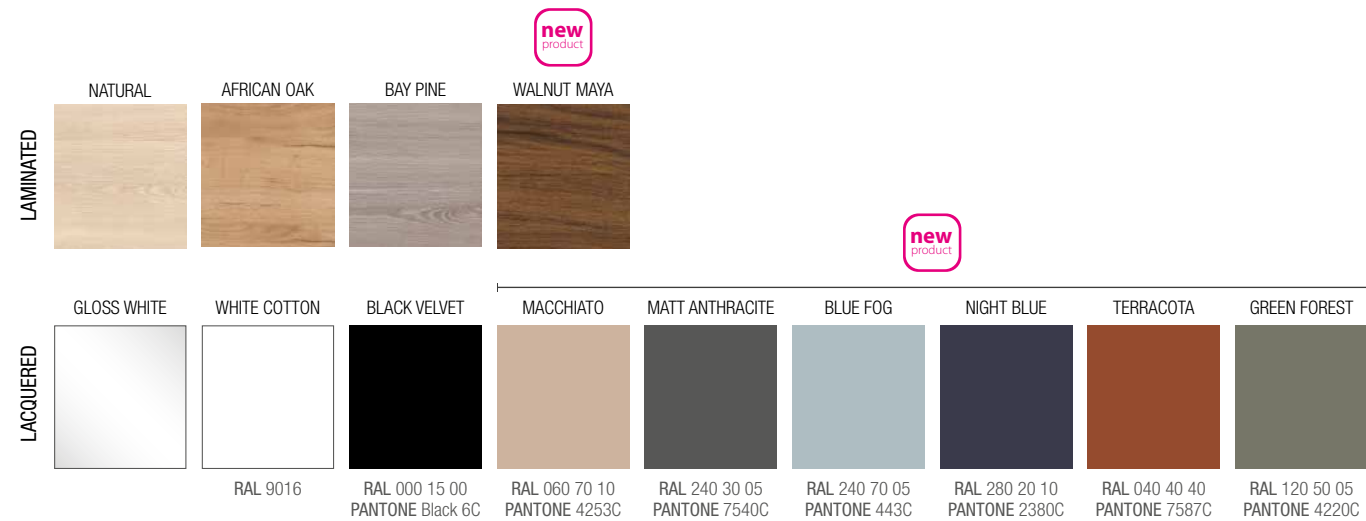

FINISHES

COMPLEMENT

Renewed interiors for Spirit collection that is updated with the new Grass V8 drawers. It improves smoothness of movement, minimalist aesthetics and increased storage capacity, top drawer organiser is included.