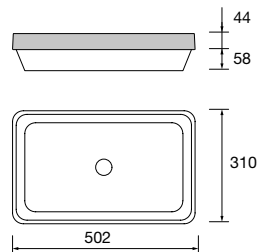

Countertop basin TALEA Matt white solid surface
without bottle trap or clicker waste
360 x 115 x 360 mm
97649 347 £