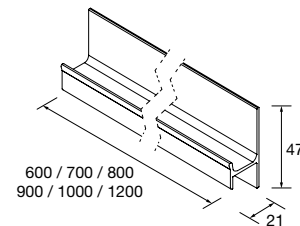

SPIRIT HANDLES

Aluminium profile with 3 available finishes..

	Soft white	Soft black	Gloss anodized	£
	COD.	COD.	COD.	
600	90986	90987	90985	22
700	90989	90990	90988	25
800	90992	90993	90991	26
900	90995	90996	90994	32
1000	90974	90975	90973	37
1200	90976	90977	90978	51