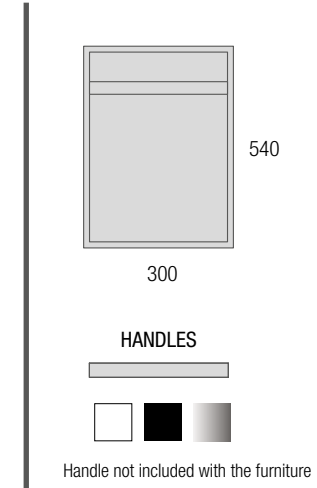

STORAGE UNIT WITH TOWEL