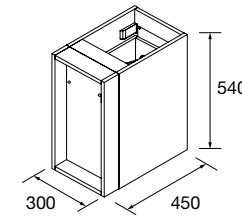

ALLIANCE WALL HUNG AND REMOVABLE STORAGE UNIT

Wall hung storage unit with removable drawer, Onix finish, concealed extraction Plus runners and hole for hair dryer. Handle no included.
it can be combined with series:
Spirit / Monterrey

	Natural	Africa oak	Bay pine	Walnut Maya	£
300	96988	96989	96992	102826	338

	Gloss white	White cotton	Black velvet	£
300	96985	96986	96987	366