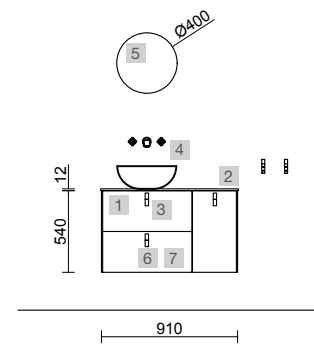

OPTIONS		
COD.	DESCRIPTION	£
5	103356 Mirror OASIS 400 round Ø 400 mm	95
6	103973 Bottle trap POSYX Chrome brass	62
7	102305 Open valve FLOW Matt black	71