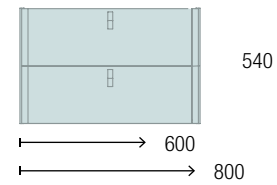

2 DRAWERS VANITY UNIT