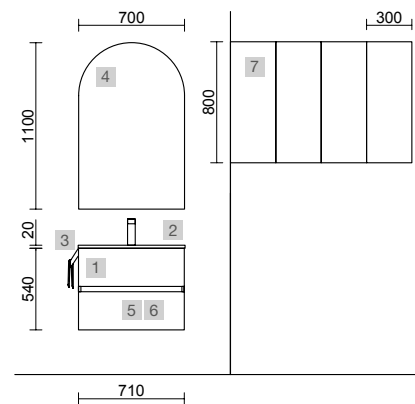

COD.	DESCRIPTION	£	OPTIONS
COMPOSITION OF 700			
1	96717 Wall hung vanity FUSSION LINE 700 DEPTH 35 Black velvet 2 soft close drawers 697 x 540 x 385 mm	414	
2	19324 Basin S35 710 superfine White porcelain without bottle trap or clicker waste 710 x 20 x 360 mm	186	
FULL SET PRICE		600	

COD.	DESCRIPTION	£
3	27042 Single towel rail JAZZ Black depth 35, 40, 45 y 50 235 x 125 x 68 mm	56
4	97644 Mirror EMILE 700 horizontal vertical with LED light (20 W- 5700°K) IP 44 700 x 1100 mm	561
5	103973 Bottle trap POSYX Chrome brass	62
6	102306 Clicker valve FLOW Matt black	76
AUXILIARY		
COD.	DESCRIPTION	£
7	96942 Cabinet ALLIANCE 300 Black velvet x 4 left / right 1 door push opening system 300 x 800 x 162 mm	1152