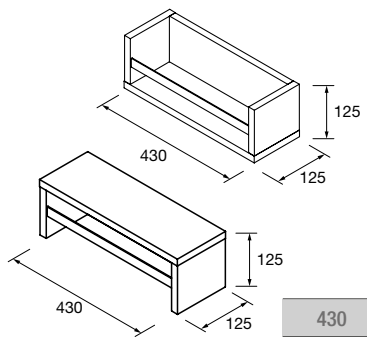

	Birch	
	COD.	£
322	91485	75

SPACER CUBE

Stackable spacer for birch wood drawer.

	Birch	
	COD.	£
160	91486	49

TOWEL SHELF MOMENT

Reversible towel rail shelf. Supplied fully assembled.

	Pure	Real	Intense	
	COD.	COD.	COD.	£
430	91465	91466	91467	291