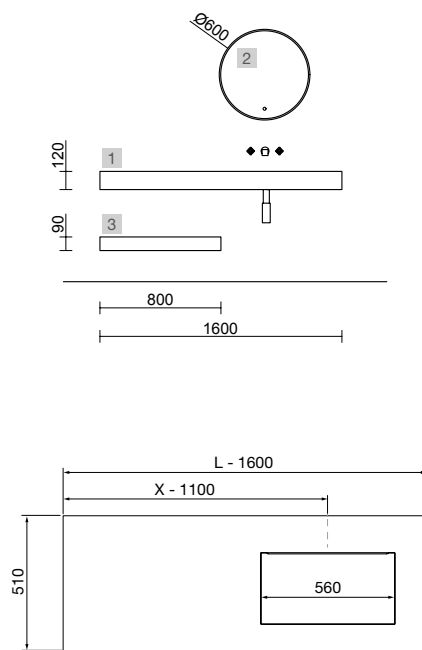

OPTIONS		
COD.	DESCRIPTION	£
2	97618 Mirror GLOBE 600 Gold round with LED light, sensor (12 W- 5700°K.) IP 44 Ø 600 mm	472
3	25969 Shelf COMPAKT 42 White marble from 600 to 800 mm 600 - 800 x 420 x 90 mm	639