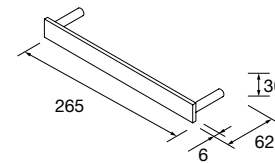

CABINET ALLIANCE 1 DOOR

1 door wall hung unit with PUSH opening system and Onix interior finish. Hinges with 110° opening.
Reversible. With a height adjustable wooden shelf.
it can be combined with series:
Spirit / Monterrey

	Natural	Africa oak	Bay pine	Walnut Maya	£
300	97016	97017	97018	102830	248

	Gloss white	White cotton	Black velvet	Matt anthracite	Macchiato	Blue fog	Night blue	Terracota	Green forest	£
300	97013	97014	97015	97023	97020	97021	97022	103623	97024	276

HANDLE - TOWEL RAIL REMOVABLE FOR ALLIANCE STORAGE UNIT

Handle for storage unit on different finishes, not included

	Matt white	Matt black	Gloss anodized	£
300	96995	96996	96999	39