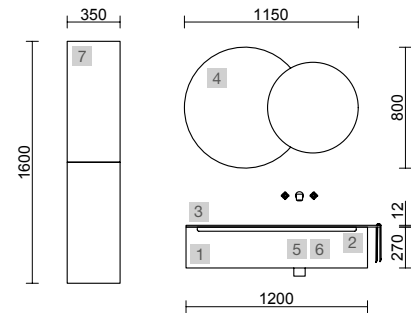

COD.	DESCRIPTION	£
COMPOSITION OF 1200		
1 96453	Wall hung storage unit MONTERREY 1200 Matt anthracite 1 metallic drawer with soft close 1197 x 270 x 450 mm	642
2 103420	Complete drawer METALLIC onix upper drawer for vanity unit of 1200 mm with pipe cotout deep 45 1150 x 90 x 350 mm	260
3 97576	Bespoken basin Matt white solid surface from 1201 to 1500 with 1 sink (56cm), without bottle trap or clicker waste, with or without tap hole 1201 - 1500 x 12 x 460 mm	979
FULL SET PRICE		1881

OPTIONS		
COD.	DESCRIPTION	£
4 103355	Mirror DOPPIO round double with light (20 W- 4000°K.) IP44 1150 x 800 mm	545
5 103974	Bottle trap SMART Matt black	90
6 102306	Clicker valve FLOW Matt black	76

AUXILIARY		
COD.	DESCRIPTION	£
7 96744	Wall hung tall unit ALLIANCE Matt anthracite left / right 2 doors push opening system 350 x 1600 x 349 mm	600