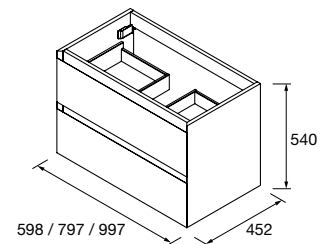

WALL HUNG UNIT MOMENT 2 DRAWERS

Wall hung vanity with 2 wooden soft close drawers with full extension, 40 kg capacity.

	Pure COD.	Real COD.	Intense COD.	£
600	91368	91369	91370	1429
800	91371	91372	91373	1528
1000	91374	91375	91376	1987