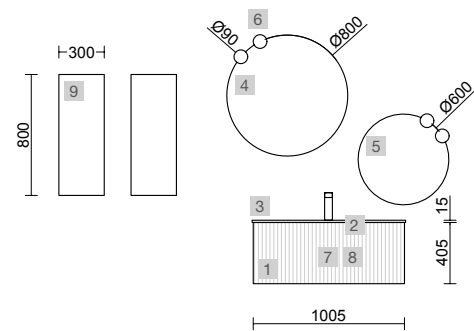

COD.	DESCRIPTION	£
COMPOSITION OF 1000		
1	102246 Wall hung vanity BIBA 1000 Macchiato 1 metallic drawer with soft close 997 x 405 x 450 mm	600
2	102263 Handle BAO Matt white	18
3	91235 Basin VILNA 805 Matt mineral solid without bottle trap or clicker waste 805 x 460 x 15 mm	437
FULL SET PRICE		1055

OPTIONS		
COD.	DESCRIPTION	£
4	91131 Mirror OASIS 800 round Ø 800 mm	137
5	91130 Mirror OASIS 600 round Ø 600 mm	109
6	91238 Light GILDA 90 x 4 (5 W- 4000°K) IP44 Ø 90 mm	284
7	102307 Reduced bottle trap CONEX White	76
8	102304 Clicker valve FLOW Chrome	76

AUXILIARY		
COD.	DESCRIPTION	£
9	96947 Cabinet ALLIANCE 300 Macchiato x 2 left / right 1 door push opening system 300 x 800 x 162 mm	576