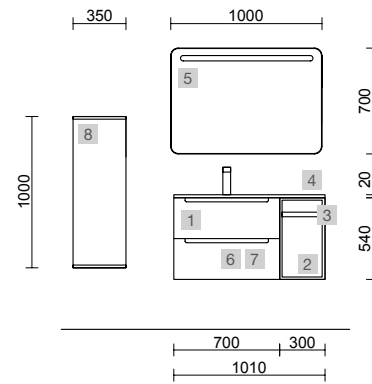

COD.	DESCRIPTION	£
COMPOSITION OF 1210		
1	102938 Wall hung vanity MONTERREY 700 Walnut Maya 2 metallic drawers with soft close 697 x 540 x 450 mm	767
2	102826 Wall hung storage unit ALLIANCE 300 Walnut Maya with 2 internal drawers 300 x 540 x 450 mm	338
3	96995 Handle TOWEL RAIL 300 Matt white	39
4	97063 Basin CONSTANZA 1000 storage unit on the right White porcelain without bottle trap or clicker waste, for vanity unit of 700 1010 x 20 x 460 mm	358
FULL SET PRICE		1502

OPTIONS		
COD.	DESCRIPTION	£
5	87859 Mirror APOLO 1000 White horizontal with shelf with LED light (12 W- 5700°K.) IP 44 1000 x 700 x 110 mm	607
6	103973 Bottle trap POSYX Chrome brass	62
7	102304 Clicker valve FLOW Chrome	76

AUXILIARY		
COD.	DESCRIPTION	£
8	102837 Cabinet ALLIANCE 1000 Walnut Maya left / right 1 door push opening system 352 x 1000 x 352 mm	399