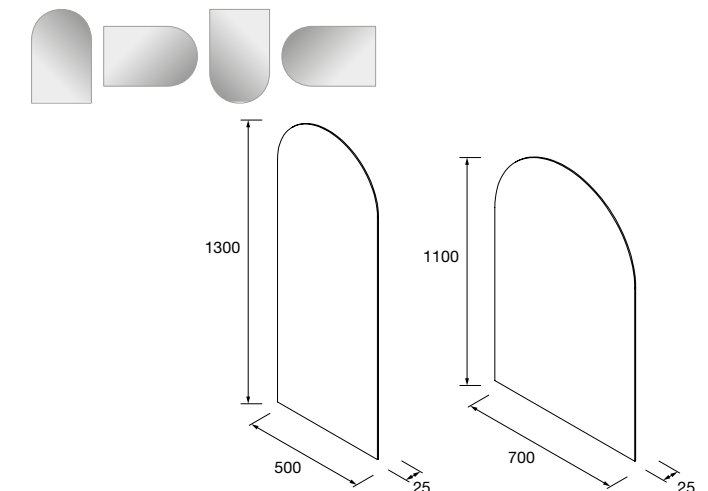

- **Mirror EMILE 500**
  horizontal vertical with LED light (20 W- 5700°K) IP 44
  500 x 1300 mm
  97643 506 £
- **Mirror EMILE 700**
  horizontal vertical with LED light (20 W- 5700°K) IP 44
  700 x 1100 mm
  97644 561 £