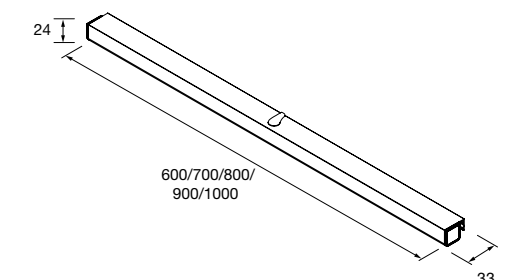

Light OPTIMUS 600
gloss chrome LED light (10
W-5700°K) IP 44
600 x 25 x 25 mm
87811 127 £
Light OPTIMUS 700
gloss chrome LED light (10
W-5700°K) IP 44
700 x 25 x 25 mm
103347 137 £
Light OPTIMUS 800
gloss chrome LED light (12
W-5700°K) IP 44
800 x 25 x 25 mm
87812 145 £

Light OPTIMUS 900
gloss chrome LED light (13,5
W-5700°K) IP 44
900 x 25 x 25 mm
103348 159 £ new
product
Light OPTIMUS 1000
gloss chrome LED light (15
W-5700°K) IP 44
1000 x 25 x 25 mm
87813 205 £ new
product

Light CIRCUS 315
(10,8 W - 4000°K) IP 44
315 mm
103349 206 £
Light CIRCUS 420
(10,8 W - 4000°K) IP 44
420 mm
103350 213 £
Light CIRCUS 525
(10,8 W - 4000°K) IP 44
525 mm
103351 220 £