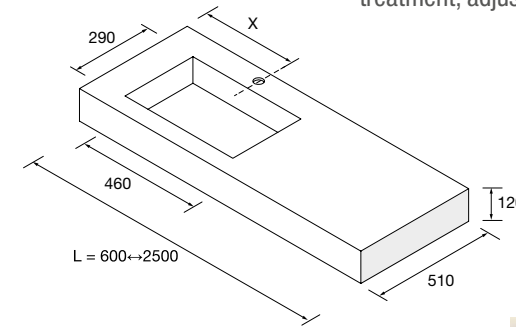

COMPAKT WORKTOP WITH INTEGRATED SINK (460) DEPTH 510 MM

Bespoke worktop with integrated sink and ABS tank 460 x 290 mm with antibacterial treatment, adjustable brackets and fixing brackets included 150 x 415 mm.

Download order sheet

	Bali	Africa oak	Havana	White marble	Concrete	Grey stone	£
	COD.	COD.	COD.	COD.	COD.	COD.	
600 - 800	91155	25452	83986	25478	25606	25491	858
801 - 1000	91156	25453	83987	25479	25607	25492	1027
1001 - 1200	91157	25454	83988	25480	25608	25493	1195
1201 - 1400	91158	25455	83989	25481	25609	25494	1363
1401 - 1600	91159	25456	83990	25482	25610	25495	1532
1601 - 1800	91160	25457	83991	25483	25611	25496	1701
1801 - 2000	91584	25458	83992	25484	25612	25497	1870
2001 - 2500	91161	25459	83993	25485	25613	25498	2374