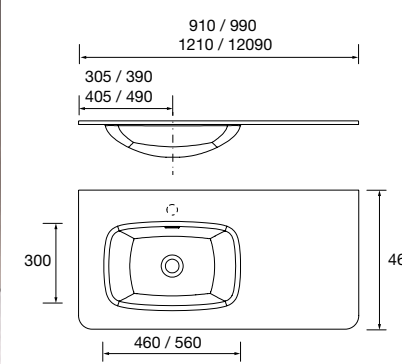

Uniiq integral basin in mineral solid matt finish.

605/C		805/C		905/R		905/L		1205/R		1205/L	
COD.	£	COD.	£	COD.	£	COD.	£	COD.	£	COD.	£
97058	509	97059	537	24543	551	24544	551	24545	634	24546	634

Bespoke Uniiq solid surface inset basin with machining option for tap and integrated towel rail. Order form to be completed.

600		800		900/R		900/L		1200/R		1200/L	
COD.	£	COD.	£	COD.	£	COD.	£	COD.	£	COD.	£
96787	634	96788	661	96789	675	103182	675	97377	758	103183	758

OPTIONAL MACHINED FOR WASHBASIN, TAP AND TOWEL RAIL

Download order sheet