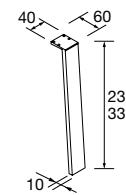

KLIM 230 / 330 2 LEGS SET

Optional set of 2 aluminium legs for wall hung unit, 3 finishes available, height 230/330 mm.

	White	Black	Anodized	£
	COD.	COD.	COD.	
230	84135	84136	84137	32
330	84131	84132	84134	40