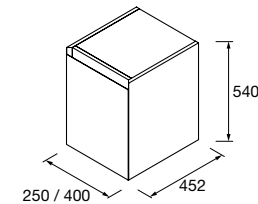

CABINET MOMENT 1 DOOR

Reversible storage unit 1 door, with wide-opening hinges with soft close. Interior made of natural wood with height adjustable plywood shelf.

	Pure COD.	Real COD.	Intense COD.	£
250	91407	91408	91409	934
400	91410	91411	91412	1037