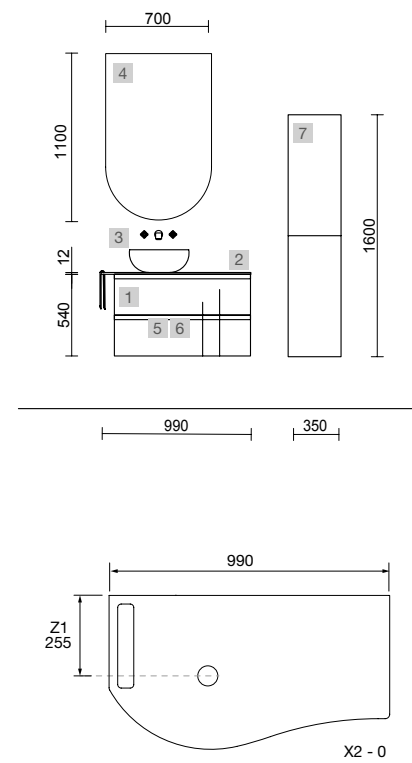

MAM 900/R WHITE COTTON

COD.	DESCRIPTION	£
COMPOSITION OF 900		
1	83860 Wall hung vanity MAM 900 White cotton right, 2 metallic drawers with soft close 897 x 540 x 505 mm	1371
2	97389 Worktop MAM 990 right with towel rail White marble for top basin with towel rail 990 x 12 x 510 mm	532
3	24555 Countertop basin ALTIRO Matt white porcelain without bottle trap or waste Ø 390 x 140 mm	290
FULL SET PRICE		2193
OPTIONS		
COD.	DESCRIPTION	£
4	97644 Mirror EMILE 700 horizontal vertical with LED light (20 W- 5700°K) IP 44 700 x 1100 mm	561
5	103973 Bottle trap POSYX Chrome brass	62
6	102303 Open valve FLOW Chrome	71
AUXILIARY		
COD.	DESCRIPTION	£
7	81729 Wall hung tall unit ALLIANCE White cotton left / right 2 doors push opening system 350 x 1600 x 349 mm	600

Moment

Renoir

mam

Uniq

COMPAKT

PRICE LIST ORIGINAL