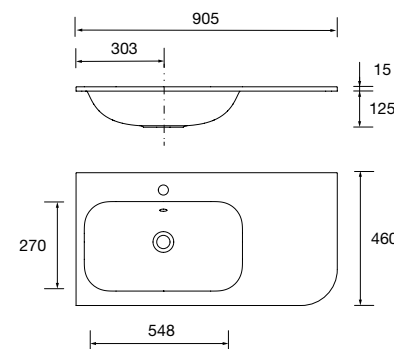

97041 551 £

Basin VILNA 1005 storage unit on the left Matt mineralsolid without bottle trap or clicker waste, for vanity unit of 700 1005 x 460 x 15 mm

97044 578 £

97047 620 £

Basin VILNA 1405 storage unit on the left Matt mineralsolid without bottle trap or clicker waste, for vanity unit of 700 1405 x 460 x 15 mm

97051 689 £

Basin VILNA 1605 storage unit on the left Matt mineralsolid

without bottle trap or clicker waste, for vanity unit of 800 1605 x 460 x 15 mm

97054 896 £

without bottle trap or waste Ø 390 x 140 mm

24555 290 £

87734 297 £

RIGHT

LEFT

Basin ALLIANCE 900 storage unit on the right Matt mineralsolid

for curved storage unit, without bottle trap or clicker drain 910 x 15 x 460 mm

97645 536 £

Basin ALLIANCE 900 storage unit on the left Matt mineralsolid

for curved storage unit, without bottle trap or clicker drain 910 x 15 x 460 mm

97646 536 £

without bottle trap or waste Ø 390 x 150 mm

21854 248 £

91489 278 £