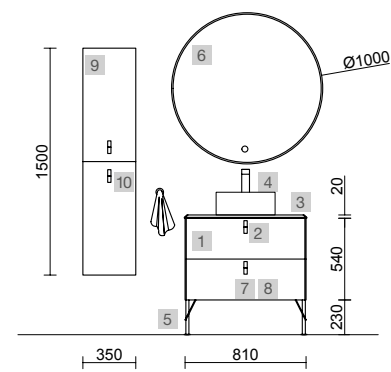

UNIIQ 800 TERRACOTA

COD.	DESCRIPTION	£
COMPOSITION OF 800		
1	96633 Wall hung vanity UNIIQ 800 Terracota 2 soft close drawers 797 x 540 x 450 mm	620
2	24719 Handle UNIIQ White Set of 2 units for Vanity/tall unit	21
3	95084 Worktop UNIIQ 800 Calacatta for countertop basin 810 x 20 x 460 mm	518
4	97647 Countertop basin BICA Matt white solid surface without bottle trap or clicker waste Ø 390 x 105 mm	347
5	84128 Set of 2 legs DEVA White 230 mm	70
FULL SET PRICE		1576

OPTIONS		
COD.	DESCRIPTION	£
6	97637 Mirror GLOBE 1000 White round with LED light, sensor (20 W- 5700°K.) IP 44 Ø 1000 mm	592
7	103973 Bottle trap POSYX Chrome brass	62
8	102303 Open valve FLOW Chrome	71

AUXILIARY		
COD.	DESCRIPTION	£
9	96649 Wall hung tall unit UNIIQ Terracota left / right 2 soft close doors 350 x 1500 x 350 mm	689
10	24719 Handle UNIIQ White Set of 2 units for Vanity/tall unit	21