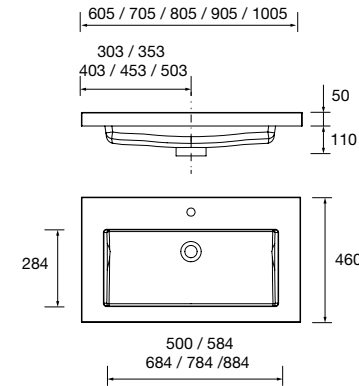

Basin Depth 40 IBERIA 510 White porcelain
without bottle trap or clicker waste
510 x 20 x 395 mm
21564 173 £

Basin Depth 40 IBERIA 710 White porcelain
without bottle trap or clicker waste
710 x 20 x 395 mm
97070 198 £