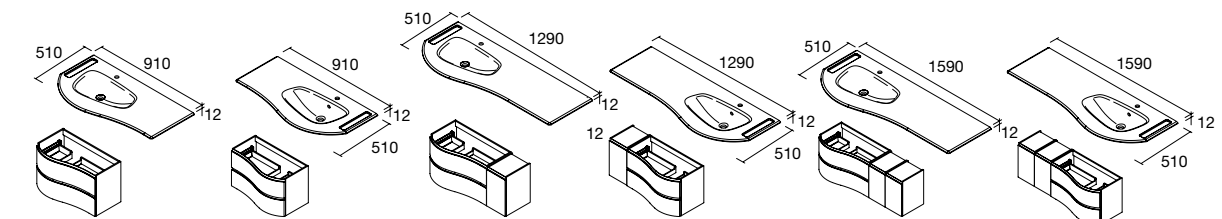

Matt finish

OPTIONAL TAP HOLE

Download order sheet

MAM WASHBASIN, with tap hole
(mineral load matt)

COD.	£	COD.	£	COD.	£	COD.	£
83945	323	83946	323	83947	398	83948	398

MAM washbasin with towel rail (solid surface)