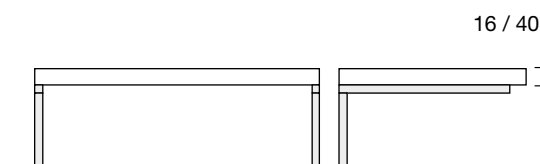

WALL HANGERS SET WITH ADJUSTMENT SYSTEM

Worktops wall hanger with adjustment system.

	COD.	£
340 X 80	26197	106
415 X 105	26196	112

**LEGS FOR WASH BOWLS / VENETO
HEIGHT 230 mm**

**LEGS FOR INTEGRAL
WASHBASINS HEIGHT 330 mm**