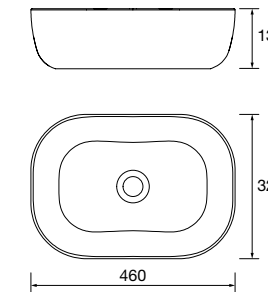

new product Countertop basin CARLA 45 Clay porcelain
without bottle trap or clicker waste
455 x 325 x 135 mm
102280 371 £