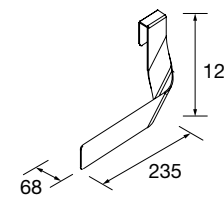

SIDE TOWEL RACK FOR VANITY UNITS

Single towel rail JAZZ

White	Black	Gloss anodized	
COD.	COD.	COD.	£
23027	27042	23024	56