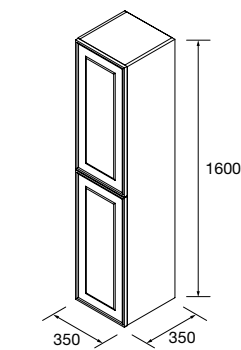

White cotton	Black velvet	Macchiato	Blue fog	Night blue	Anthracite	Green forest	
	COD.	COD.	COD.	COD.	COD.	COD.	COD.	£
350	91317	91318	91319	91323	91320	91322	91321	682