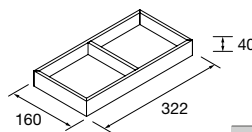

INTERIOR DRAWER ORGANISER, 2 COMPARTMENTS

Black	
COD.	£
322 104593	75