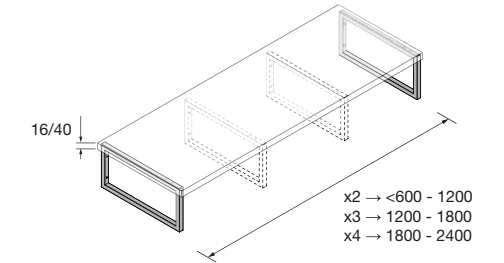

WORKTOP TOWEL RAIL SUPPORT

	White	Black	Chrome	
	COD.	COD.	COD.	£
420	89603	91492	91493	173