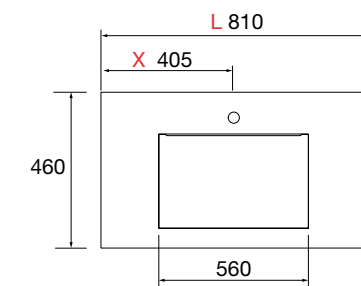

Download and fill in interactive order form

www.salgar.net