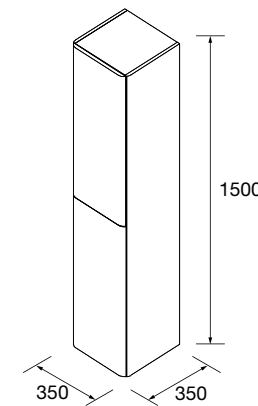

UNIIQ WALL HUNG TALL VANITY

Reversible wall hung tall vanity with regulation and soft close.

	Matt white	Matt black	Matt anthracite	Humo	Matt taupe	Macchiato	Nata	Blue fog	Azul altamar	£
	COD.	COD.	COD.	COD.	COD.	COD.	COD.	COD.	COD.	
350	24692	24699	24691	24698	24696	83088	24693	83091	24707	689

	Night blue	Royal green	Bosque	Salvia	Paja	Sol	Terracota	Rojo	Granate	£
	COD.	COD.	COD.	COD.	COD.	COD.	COD.	COD.	COD.	
350	83093	83092	24712	24709	24700	24701	96649	24704	24705	689