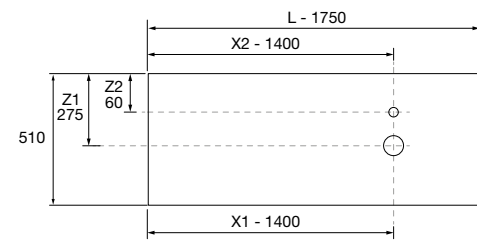

COMPAKT 1750 GREY STONE

COD.	DESCRIPTION	£
COMPOSITION OF 1750		
1	26103 Worktop COMPAKT 51 Grey stone from 1601 to 1800 mm, for 1 countertop basin 1601 - 1800 x 510 x 120 mm	1508
2	91487 Countertop basin VERILA White porcelain without bottle trap or waste 400 x 120 x 300 mm	247
FULL SET PRICE		1755
OPTIONS		
COD.	DESCRIPTION	£
3	91115 Mirror REFLEXO 1400 horizontal vertical LED light (4,4 W/m - 4000*K) IP 44 1400 x 600 mm	569
4	97478 Bespoken top Charcoal from 1401 to 1800 for vanity and storage unit, with or without faucet hole 1401 - 1800 x 40 x 460 mm	651
5	91494 Support Black x 2 30 x 200 x 440 mm	364
6	103974 Bottle trap SMART Matt black	90
7	102305 Open valve FLOW Matt black	71

Moment

Renoir

mam

Uniq

COMPAKT

PRICE LIST ORIGINAL