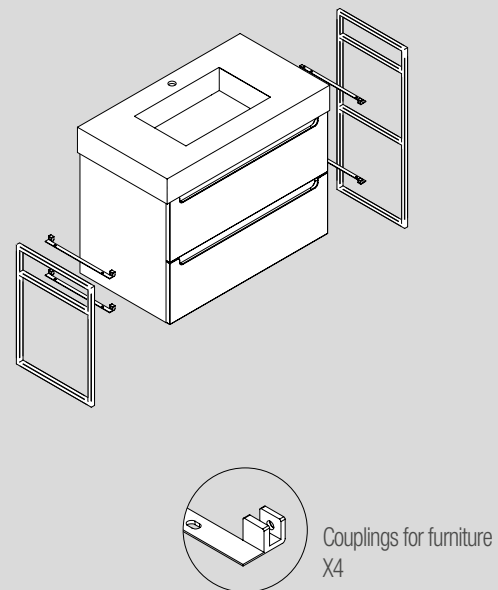

LLOYD WITH COMPAKT AND VANITY 2 DRAWERS