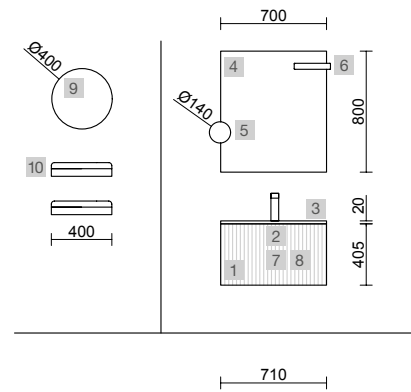

COD.	DESCRIPTION	£
COMPOSITION OF 700		
1	103044 Wall hung vanity BIBA 700 Night blue 1 metallic drawer with soft close and 1 interior drawer 697 x 405 x 450 mm	656
2	103335 Handle FIBI Brass 126 X 10 X 25 mm	23
3	26782 Basin CONSTANZA 710 White porcelain without bottle trap or clicker waste 710 x 20 x 460 mm	187
FULL SET PRICE		866

OPTIONS		
COD.	DESCRIPTION	£
4	16909 Mirror SENA 700 horizontal vertical mirror 5 mm 700 x 800 mm	124
5	24569 Mirror Magnifying (3x) multiposition with mirror fixing Ø140 mm	83
6	97640 Light JUDI (5 W- 5700°K)	68
7	102307 Reduced bottle trap CONEX White	76
8	102304 Clicker valve FLOW Chrome	76

AUXILIARY		
COD.	DESCRIPTION	£
9	103356 Mirror OASIS 400 round Ø 400 mm	95
10	82333 Shelf 400 Matt white solid surface x 2 400 x 88 x 120 mm	272