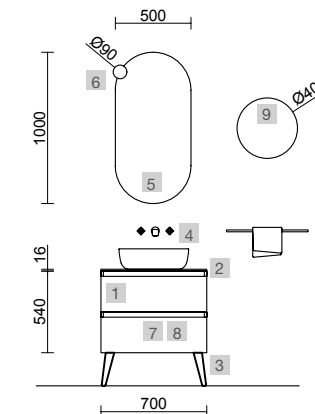

SPiRiT 700 NIGHT BLUE

COD.	DESCRIPTION	£	OPTIONS
COMPOSITION OF 700			
1	103459 Wall hung vanity SPIRiT 700 Night blue 2 metallic drawers with soft close 697 x 540 x 450 mm	622	5 103357 Mirror OVALO horizontal vertical 500 x 1000 mm
2	96840 Worktop Black velvet for vanity and storage unit, not mechanized 707 x 16 x 460 mm	113	6 91238 Light GILDA 90 (5 W- 4000°K) IP44 Ø 90 mm
3	24717 Set of 2 legs UNIHQ Black 230 mm	54	7 103973 Bottle trap POSYX Chrome brass
4	102282 Countertop basin CARLA 45 Denim porcelain without bottle trap or clicker waste 455 x 325 x 135 mm	371	8 102305 Open valve FLOW Matt black
FULL SET PRICE		1160	
AUXILIARY			
9	103356 Mirror OASIS 400 round Ø 400 mm	95