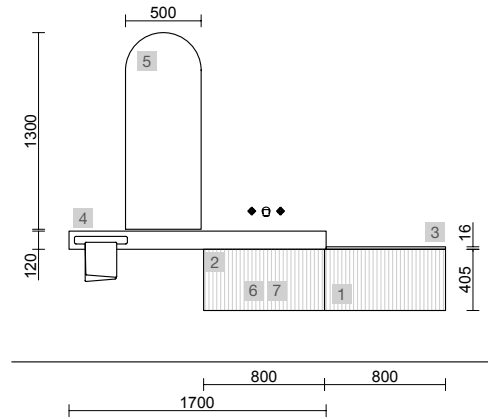

OPTIONS		
COD.	DESCRIPTION	£
5	97643 Mirror EMILE 500 horizontal vertical with LED light (20 W- 5700°K) IP 44 500 x 1300 mm	506
6	103973 Bottle trap POSYX Chrome brass	62
7	102304 Clicker valve FLOW Chrome	76