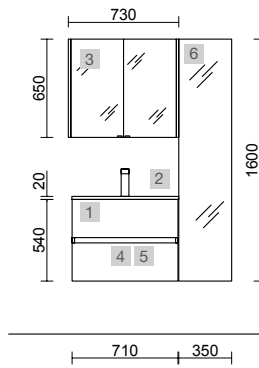

COD.	DESCRIPTION	£
COMPOSITION OF 700		
1	96720 Wall hung vanity FUSSION LINE 700 DEPTH 35 Bay pine 2 soft close drawers 697 x 540 x 385 mm	400
2	19324 Basin S35 710 superfine White porcelain without bottle trap or clicker waste 710 x 20 x 360 mm	186
FULL SET PRICE		586

OPTIONS		
COD.	DESCRIPTION	£
3	83154 Cabinet ALLIANCE 700 2 soft close double mirror doors with switch and socket and LED side light, IP44 (21,5W) 730 x 650 x 150 mm	884
4	103973 Bottle trap POSYX Chrome brass	62
5	102304 Clicker valve FLOW Chrome	76

AUXILIARY		
COD.	DESCRIPTION	£
6	26865 Wall hung tall unit ALLIANCE Bay pine left / right 1 mirror door with handle and soft close 350 x 1600 x 349 mm	626