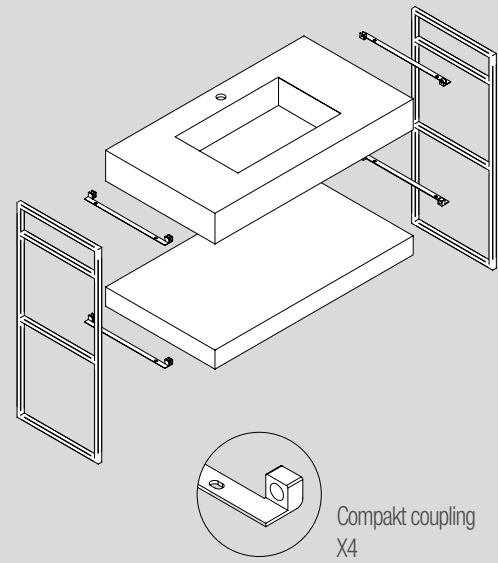

SEVERAL OPTIONS WITH LLOYD FRAMES AVAILABLE ON PAGE 292

LLOYD WITH COMPAKT TOP AND A SHELF