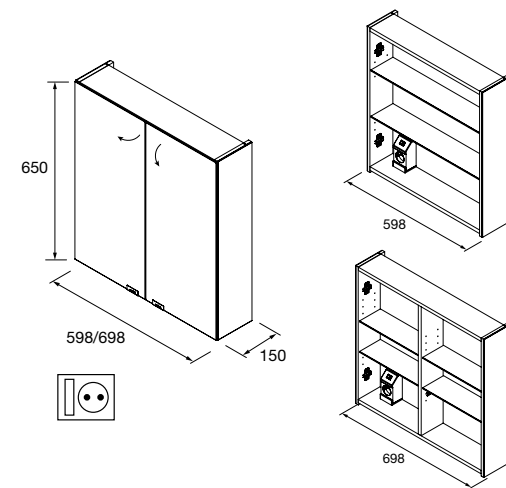

Cabinet ALLIANCE 600
2 soft close double mirror doors with switch and socket
598 x 650 x 150 mm
23409 661 £

Cabinet ALLIANCE 700
2 soft close double mirror doors with switch and socket
698 x 650 x 150 mm
24591 687 £

Cabinet ALLIANCE 800
2 soft close double mirror doors with switch and socket
798 x 650 x 150 mm
23410 712 £

Cabinet ALLIANCE 900
3 soft close double mirror doors with switch and socket
898 x 650 x 150 mm
24592 819 £

Cabinet ALLIANCE 1000
3 soft close double mirror doors with switch and socket
998 x 650 x 150 mm
23665 889 £

Cabinet ALLIANCE 1200
3 soft close double mirror doors with switch and socket
1190 x 650 x 150 mm
24593 1028 £

Cabinet ALLIANCE 600
2 soft close double mirror doors with switch and socket and LED side light, IP44 (21,5W)
630 x 650 x 150 mm
83153 802 £

Cabinet ALLIANCE 700
2 soft close double mirror doors with switch and socket and LED side light, IP44 (21,5W)
730 x 650 x 150 mm
83154 884 £