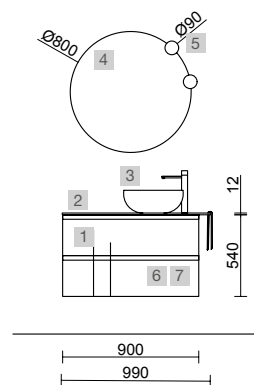

COD.	DESCRIPTION	£	OPTIONS	COD.	DESCRIPTION	£
COMPOSITION OF 900						
1	91031 Wall hung vanity MAM 900 Black velvet left, 2 metallic drawers with soft close 897 x 540 x 505 mm	1371	4	91131 Mirror OASIS 800 round Ø 800 mm		137
2	85968 Worktop MAM 990 left with towel rail Matt white solid surface for countertop basin 990 x 12 x 510 mm	491	5	91238 Light GILDA 90 x 2 (5 W- 4000%) IP44 Ø 90 mm		142
3	26536 Countertop basin BOL Matt white solid surface without bottle trap or clicker waste Ø 390 x 140 mm	330	6	103973 Bottle trap POSYX Chrome brass		62
FULL SET PRICE		2192	7	102303 Open valve FLOW Chrome		71