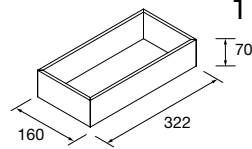

LEGS FOR COUNTERTOP BASINS HEIGHT 230 MM

LEGS FOR INSET WASHBASINS HEIGHT 330 MM

Complement vanities of 2 drawers with our selection of legs

INTERIOR DRAWER ORGANISER, 1 COMPARTMENT

Black	
COD.	£
322 104592	51