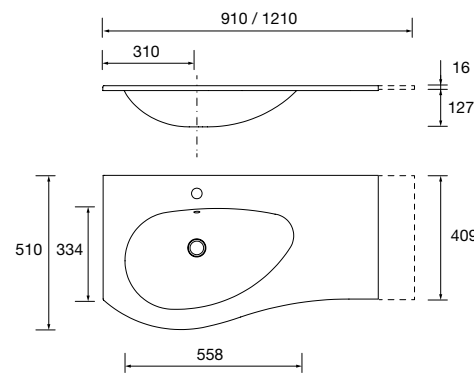

Matt finish