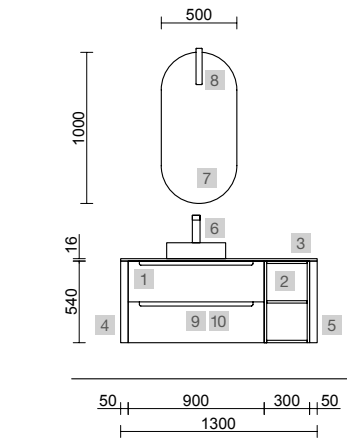

MONTERREY 1300/R BLUE FOG

COD.	DESCRIPTION	£
COMPOSITION OF 1300		
1	96491 Wall hung vanity MONTERREY 900 Blue fog 2 metallic drawers with soft close 897 x 540 x 450 mm	866
2	96979 Wall hung storage unit ALLIANCE 300 Natural 2 spaces 300 x 540 x 434 mm	166
3	23152 Bespoken top Natural from 1001 to 1400 for vanity and storage unit, with or without tap hole 1001 - 1400 x 16 x 460 mm	242
4	102795 Wood strip ALLIANCE 540 Blue fog 100 x 16 x 540 mm	36
5	24315 Wood strip ALLIANCE 540 Natural 100 x 16 x 540 mm	33
6	103312 Countertop basin BICA Blue fog solid surface without bottle trap or clicker waste Ø 390 x 105 mm	413
FULL SET PRICE		1756

OPTIONS		
COD.	DESCRIPTION	£
7	103357 Mirror OVALO horizontal vertical 500 x 1000 mm	137
8	97640 Light JUDI (5 W- 5700°K)	68
9	103973 Bottle trap POSYX Chrome brass	62
10	102305 Open valve FLOW Matt black	71