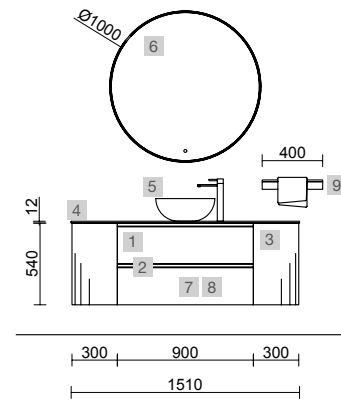

COD.	DESCRIPTION	£
COMPOSITION OF 1500		
1	96403 Wall hung vanity SPIRIT 900 White cotton 2 metallic drawers with soft close 897 x 540 x 450 mm	653
2	90995 Handle SPIRIT 900 Soft white x 2	64
3	97026 Wall hung storage unit ALLIANCE 300 White cotton x 2 left / right 1 curved door with push-opening 300 x 540 x 450 mm	870
4	103716 Worktop White marble from 1411 to 1610 for vanity and storage unit, with or without tap hole 1411 - 1610 x 12 x 460 mm	744
5	24555 Countertop basin ALTIRO Matt white porcelain without bottle trap or waste Ø 390 x 140 mm	290
FULL SET PRICE		2621