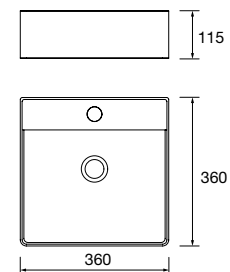

Consult our guide to worktops drill holes