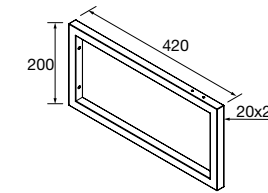

WORKTOP TOWEL RAIL SUPPORT

	White	Black	Chrome	
	COD.	COD.	COD.	£
420	89603	91492	91493	173