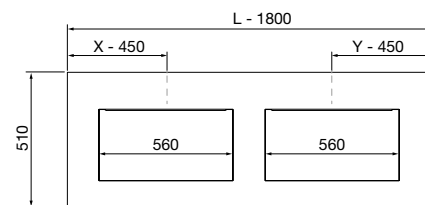

COMPAKT 1800 HAVANA

COD.	DESCRIPTION	£
COMPOSITION OF 1800		
1	84120 Worktop COMPAKT 51 Havana from 1801 to 2000 mm, with 2 large integrated sinks 1801 - 2000 x 510 x 120 mm	2591
2	26195 Towel rail COMPAKT Matt black x 2 330 x 100 mm	296
FULL SET PRICE		2887

OPTIONS		
COD.	DESCRIPTION	£
3	84092 Shelf COMPAKT 42 Havana from 1401 to 1600 mm 1401 - 1600 x 420 x 90 mm	1313
4	91118 Mirror ROMA 1000 x 2 horizontal vertical with black frame, LED light (10,8W/m - 5500°K.) IP 44 1000 x 600 mm	1102
5	103974 Bottle trap SMART Matt black x 2	180
6	102305 Open valve FLOW Matt black x 2	142

Moment

Renoir

mam

Uniq

COMPAKT

PRICE LIST ORIGINAL