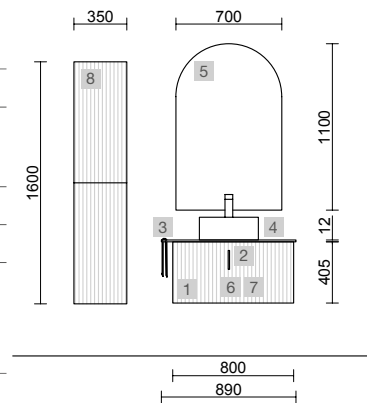

COD.	DESCRIPTION	£	OPTIONS	COD.	DESCRIPTION	£
COMPOSITION OF 800						
1	102242 Wall hung vanity BIBA 800 White cotton 1 metallic drawer with soft close 797 x 405 x 450 mm	559	5	97644 Mirror EMILE 700 horizontal vertical with LED light (20 W- 5700°K) IP 44 700 x 1100 mm	561	
2	103334 Handle FIBI Matt black 126 X 10 X 25 mm	23	6	103973 Bottle trap POSYX Chrome brass	62	
3	24465 Worktop Matt white solid surface from 811 to 1010 for vanity and storage unit, with or without tap hole 811 - 1010 x 12 x 460 mm	407	7	102305 Open valve FLOW Matt black	71	
4	97647 Countertop basin BICA Matt white solid surface without bottle trap or clicker waste Ø 390 x 105 mm	347	AUXILIARY			
FULL SET PRICE		1336	COD.		DESCRIPTION	£
			8	102250 Wall hung tall unit BIBA White cotton left / right 2 doors push opening system 350 x 1600 x 349 mm	628