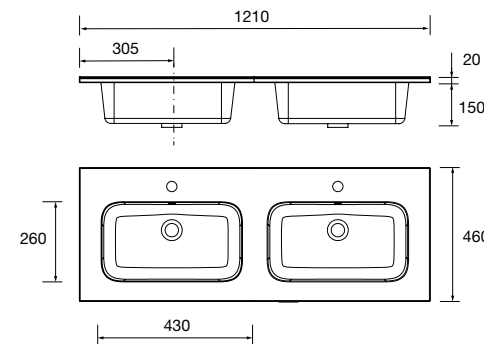

Basin CONSTANZA 1210 double White
porcelain

without bottle trap or clicker waste
1210 x 20 x 460 mm

26778 582 £