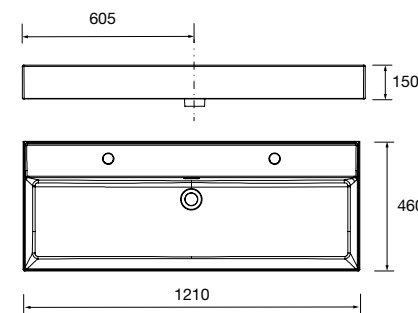

Basin VENETO 1210 White porcelain
1 sink, 2 taps without bottle trap or clicker waste
1210 x 120 x 460 mm
23399 532 £