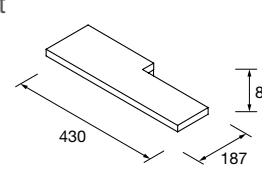

MIRROR SHELF (LEFT)

Shelf to be combined with mirror. Supplied in kit format.

	Pure	Real	Intense	
	COD.	COD.	COD.	£
	91469	91471	91473	174

Modular and stackable organisers

Examples of drawer organization

800

1000