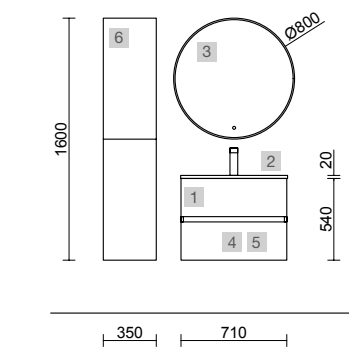

1439£

Wall hung vanity Natural • Handle white • Worktop
Gloss white • Washbasin Tento • Mirror Sena •
Light Boreal • 4 legs Set 20mm

REDUCED DEPTH

REDUCED DEPTH

FUSSION 40 700 WHITE COTTON

COD.	DESCRIPTION	£	OPTIONS	COD.	DESCRIPTION	£
COMPOSITION WITH VANITY 700						
1	96689 Wall hung vanity FUSSION LINE 700 DEPTH 40 White cotton 2 soft close drawers 697 x 540 x 385 mm	428	3	97634 Mirror GLOBE 800 White round with LED light, sensor (10 W- 5700°K) IP 44 Ø 800 mm	506	
2	97070 Basin Depth 40 IBERIA 710 White porcelain without bottle trap or clicker waste 710 x 20 x 395 mm	198	4	103973 Bottle trap POSYX Chrome brass	62	
			5	102306 Clicker valve FLOW Matt black	76	
FULL SET PRICE		626				