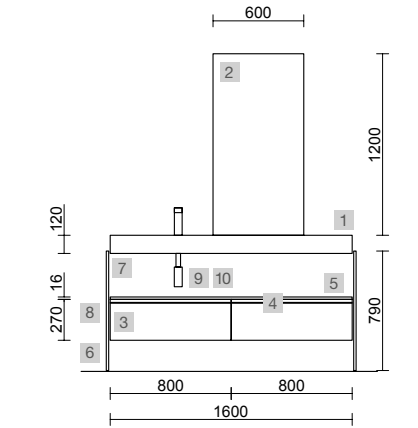

Moment

Renoir

mam

Uniq

COMPAKT

PRICE LIST ORIGINAL