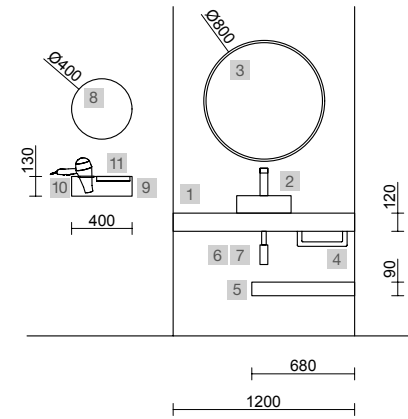

COMPAKT 1200 AFRICA OAK

COD.	DESCRIPTION	£
COMPOSITION OF 1200		
1	26060 Worktop COMPAKT 51 Africa oak from 1001 to 1200 mm, for 1 countertop basin 1001 - 1200 x 510 x 120 mm	1002
2	103315 Countertop basin BICA Green forest solid surface without bottle trap or clicker waste Ø 390 x 105 mm	413
FULL SET PRICE		1415

OPTIONS		
COD.	DESCRIPTION	£
3	103359 Mirror MITO CURVE 800 round with LED light (7 W- 4000°K.) IP 44 Ø 800 mm	599
4	26195 Towel rail COMPAKT Matt black 330 x 100 mm	148
5	25954 Shelf COMPAKT 42 Africa oak from 801 to 1000 mm 801 - 1000 x 420 x 90 mm	807
6	103974 Bottle trap SMART Matt black	90
7	102305 Open valve FLOW Matt black	71

AUXILIARY		
COD.	DESCRIPTION	£
8	103356 Mirror OASIS 400 round Ø 400 mm	95
9	97684 Wooden front LLOYD Africa oak 400 x 130 x 29 mm	54
10	97668 Hair dryer/straighteners holder LLOYD Matt black for Lloyd units and structures 140 x 32 x 106 mm	68
11	97666 Shelf LLOYD Matt black for Lloyd units and structures 220 x 32 x 112 mm	104