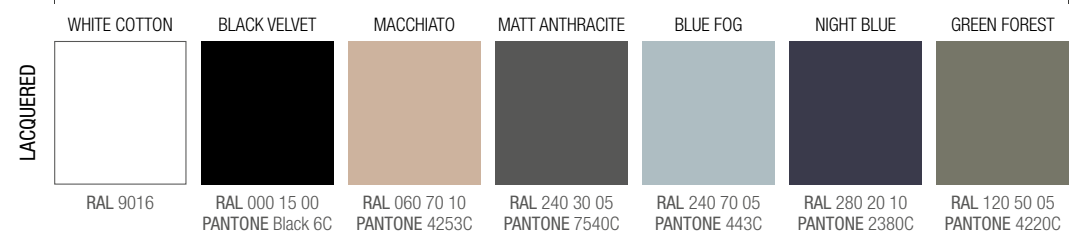

NEW CLASSIQUE

The Shaker style panels of this range are elegant and unique. They are reminiscent of classic furniture with an updated touch thanks to the design and super matt finish. The result of this combination is striking to say the least.

2 DRAWERS VANITY UNIT

Pre drilled fronts for optional handles.

2 DOORS TALL UNIT

Pre drilled doors for optional handles.

DETAILS

MATERIALS

FEATURES

FINISHES

COMPLEMENT

HANDLES

Handled not included with the vanity unit

STYLE HANDLE

STYLE KNOB

FOLK SHELL