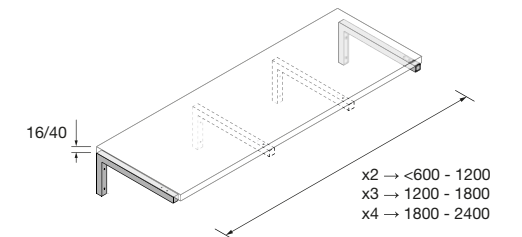

WORKTOP L SUPPORT

	White	Black	Chrome	
	COD.	COD.	COD.	£
440	91495	91494	91496	182

WALL HANGERS SET WITH ADJUSTMENT SYSTEM

Worktops wall hanger with adjustment system.

	COD.	£
340 X 80	26197	106
415 X 105	26196	112