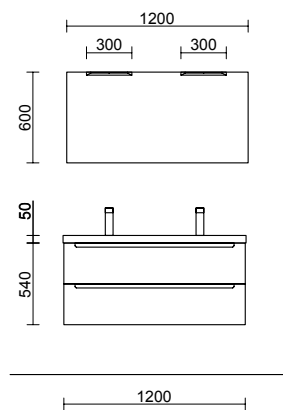

1830£

1955£

Wall hung vanity Blue Fog • Washbasin Toscana • Mirror Louis