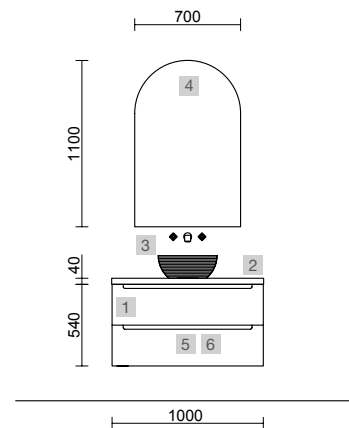

MONTERREY 1000 AFRICA OAK

COD.	DESCRIPTION	£	OPTIONS	COD.	DESCRIPTION	£
COMPOSITION OF 1000						
1	91048 Wall hung vanity MONTERREY 1000 Africa oak 2 metallic drawers with soft close 997 x 540 x 450 mm	830	4	97644 Mirror EMILE 700 horizontal vertical with LED light (20 W- 5700°K) IP 44 700 x 1100 mm	561	
2	23018 Worktop Africa oak for vanity and storage unit, not mechanized 1007 x 40 x 460 mm	389	5	103973 Bottle trap POSYX Chrome brass	62	
3	21854 Countertop basin EXTRA-THIN SEDUCTION White porcelain without bottle trap or waste Ø 390 x 150 mm	248	6	102303 Open valve FLOW Chrome	71	
FULL SET PRICE		1467				

MONTERREY 1000 GREEN FOREST

COD.	DESCRIPTION	£	OPTIONS	COD.	DESCRIPTION	£
COMPOSITION OF 1000						
1	96447 Wall hung storage unit MONTERREY 1000 Green forest 1 metallic drawer with soft close 997 x 270 x 450 mm	587	4	91131 Mirror OASIS 800 round Ø 800 mm	137	
2	97657 Towel rail LLOYD Matt white for Lloyd units and structures 340 x 95 x 32 mm	117	5	97640 Light JUDI (5 W- 5700°K)	68	
3	87728 Basin VENETO 1010 w/lower side shelf White porcelain 1 basin without bottle trap or clicker waste 1010 x 120 x 460 mm	344	6	24569 Mirror Magnifying (3x) multiposition with mirror fixing Ø140 mm	83	
FULL SET PRICE		1048	7	103356 Mirror OASIS 400 round Ø 400 mm	95	
			8	102307 Reduced bottle trap CONEX White	76	
			9	102304 Clicker valve FLOW Chrome	76