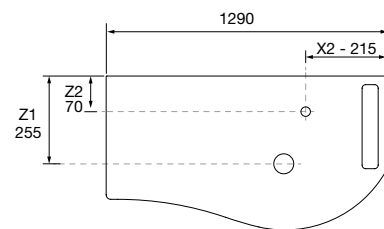

AUXILIARY		
COD.	DESCRIPTION	£
8	96941 Cabinet ALLIANCE 300 White cotton x 2 left / right 1 door push opening system 300 x 800 x 162 mm	576
9	96929 Cabinet ALLIANCE 300 Black velvet x 2 left / right 1 door push opening system 300 x 400 x 162 mm	516