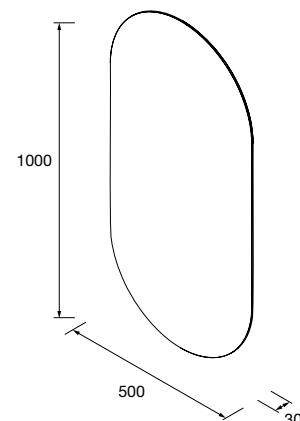

Mirror BEAUTY
circular, wall & folding magnifying (x3)
26768 82 £