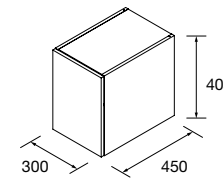

CABINET ALLIANCE 1 DOOR

1 door wall hung unit with PUSH opening system and Onix interior finish. Hinges with 110° opening. Reversible. With a height adjustable wooden shelf.
it can be combined with serie: Biba