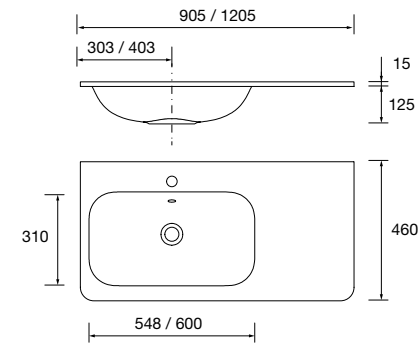

Uniiq integral basin in mineral solid matt finish.

605/C		805/C		905/R		905/L		1205/R		1205/L	
COD.	£	COD.	£	COD.	£	COD.	£	COD.	£	COD.	£
97058	509	97059	537	24543	551	24544	551	24545	634	24546	634

Bespoke Uniiq solid surface inset basin with machining option for tap and integrated towel rail. Order form to be completed.

600		800		900/R		900/L		1200/R		1200/L	
COD.	£	COD.	£	COD.	£	COD.	£	COD.	£	COD.	£
96787	634	96788	661	96789	675	103182	675	97377	758	103183	758

OPTIONAL MACHINED FOR WASHBASIN, TAP AND TOWEL RAIL

Download order sheet