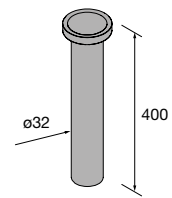

DRAIN PIPES

330