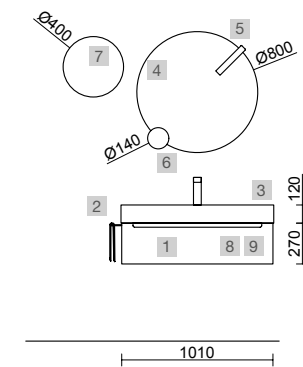

MONTERREY 1000 GREEN FOREST

COD.	DESCRIPTION	£	OPTIONS	COD.	DESCRIPTION	£
COMPOSITION OF 1000						
1	96447 Wall hung storage unit MONTERREY 1000 Green forest 1 metallic drawer with soft close 997 x 270 x 450 mm	587	4	91131 Mirror OASIS 800 round Ø 800 mm	137	
2	97657 Towel rail LLOYD Matt white for Lloyd units and structures 340 x 95 x 32 mm	117	5	97640 Light JUDI (5 W- 5700°K)	68	
3	87728 Basin VENETO 1010 w/lower side shelf White porcelain 1 basin without bottle trap or clicker waste 1010 x 120 x 460 mm	344	6	24569 Mirror Magnifying (3x) multiposition with mirror fixing Ø140 mm	83	
FULL SET PRICE		1048	7	103356 Mirror OASIS 400 round Ø 400 mm	95	
			8	102307 Reduced bottle trap CONEX White	76	
			9	102304 Clicker valve FLOW Chrome	76