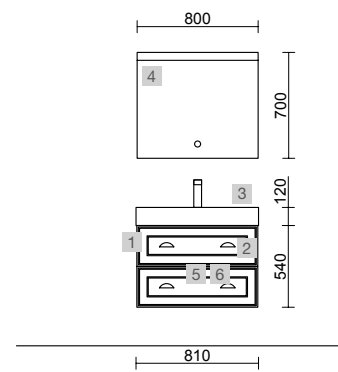

COD.	DESCRIPTION	£	OPTIONS	COD.	DESCRIPTION	£
COMPOSITION OF 800			COMPOSITION OF 800			
1	91308	890	Wall hung vanity RENOIR 800 Night blue 2 metallic drawers with soft close 797 x 540 x 450 mm	4	97597	554
2	91337	72	Handle FOLK Silver x 4	5	103973	62
3	87727	297	Basin VENETO 810 w/lower side shelf White porcelain 1 basin without bottle trap or clicker waste 810 x 120 x 460 mm	6	102304	76
FULL SET PRICE		1259