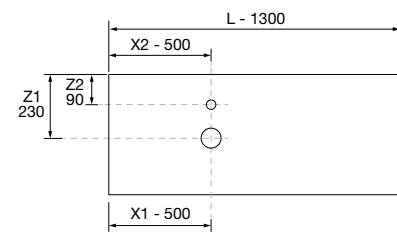

MONTERREY 1300/R BLUE FOG

COD.	DESCRIPTION	£
COMPOSITION OF 1300		
1	96491 Wall hung vanity MONTERREY 900 Blue fog 2 metallic drawers with soft close 897 x 540 x 450 mm	866
2	96979 Wall hung storage unit ALLIANCE 300 Natural 2 spaces 300 x 540 x 434 mm	166
3	23152 Bespoken top Natural from 1001 to 1400 for vanity and storage unit, with or without tap hole 1001 - 1400 x 16 x 460 mm	242
4	102795 Wood strip ALLIANCE 540 Blue fog 100 x 16 x 540 mm	36
5	24315 Wood strip ALLIANCE 540 Natural 100 x 16 x 540 mm	33
6	103312 Countertop basin BICA Blue fog solid surface without bottle trap or clicker waste Ø 390 x 105 mm	413
FULL SET PRICE		1756

OPTIONS		
COD.	DESCRIPTION	£
7	103357 Mirror OVALO horizontal vertical 500 x 1000 mm	137
8	97640 Light JUDI (5 W- 5700°K)	68
9	103973 Bottle trap POSYX Chrome brass	62
10	102305 Open valve FLOW Matt black	71