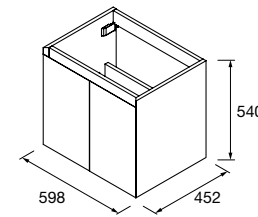

WALL-HUNG UNIT MOMENT 2 DOORS

Wall hung vanity 2 doors, with wide-opening hinges with soft close. Interior made of natural veneer with height adjustable shelf.

	Pure COD.	Real COD.	Intense COD.	£
600	91404	91405	91406	1329