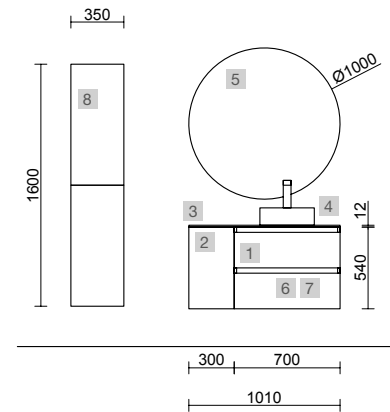

COD.	DESCRIPTION	£
COMPOSITION OF 1000		
1	90938 Wall hung vanity SPIRIT 700 Natural 2 metallic drawers with soft close 697 x 540 x 450 mm	577
2	97022 Wall hung storage unit ALLIANCE 300 Night blue left / right 1 door push opening system 300 x 540 x 450 mm	276
3	102268 Worktop Terrazo natura for vanity and storage unit, not mechanized 1000 x 12 x 460 mm	407
4	103313 Countertop basin BICA Night blue solid surface without bottle trap or clicker waste Ø 390 x 105 mm	413
FULL SET PRICE		1673