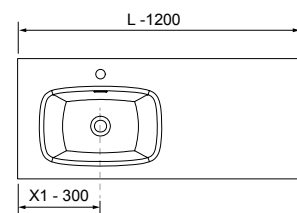

Moment

Renoir

mam

Uniq

COMPAKT

PRICE LIST ORIGINAL

MOMENT 1200 PURE

COD.	DESCRIPTION	£
COMPOSITION OF 1200		
1	91356 Wall hung vanity MOMENT 600 Pure x 2 1 soft close drawer 598 x 356 x 452 mm	2076
2	97568 Bespoken basin Matt white solid surface from 901 to 1200 with 1 sink (46cm), without bottle trap or clicker waste, with or without tap hole 901 - 1200 x 12 x 460 mm	827
FULL SET PRICE		2903
OPTIONS		
COD.	DESCRIPTION	£
3	97641 Mirror LOUIS 600 horizontal vertical with LED light (30 W- 5700°K) IP 44 600 x 900 mm	466
4	102307 Reduced bottle trap CONEX White	76
5	102304 Clicker valve FLOW Chrome	76
AUXILIARY		
COD.	DESCRIPTION	£
6	91465 Towel rail shelf MOMENT 430 Pure with towel rail 430 x 125 x 125 mm	291
7	91452 Cabinet MOMENT 250 Pure 1 left / right door with soft close 250 x 800 x 181 mm	730
8	91475 Shelf MOMENT 800 Pure 180 x 800 x 180 mm	336