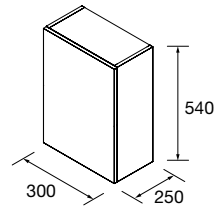

ALLIANCE CABINET FOR DOUBLE DEPTH

1 door wall hung unit with PUSH opening system, 250 mm depth and Onix interior finish. Hinges with 110° opening. Reversible.
To be combined with made-to-measure countertops and washbasins in different depths.
it can be combined with series:
Spirit / Monterrey