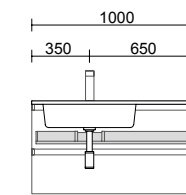

onix	
	COD.	£
1000	103418	232