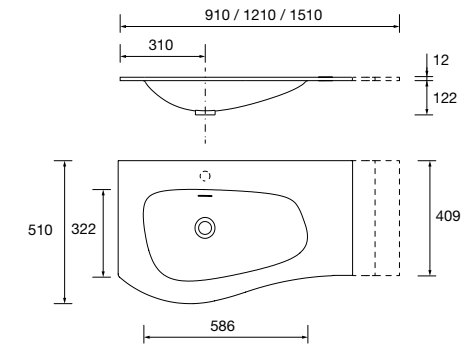

Glossy finish

OPTIONAL TAP HOLE

Download order sheet

MAM WASHBASIN, with tap hole
(mineral load gloss finish)

COD.	£	COD.	£	COD.	£	COD.	£
83876	323	83877	323	83878	398	83879	398

MAM WASHBASIN, with tap hole (solid surface)

COD.	£	COD.	£	COD.	£	COD.	£	COD.	£	COD.	£
87592	522	87593	522	87594	677	87595	677	91122	833	91123	833

Matt finish

OPTIONAL TAP HOLE

Download order sheet

MAM WASHBASIN, with tap hole
(mineral load matt)

COD.	£	COD.	£	COD.	£	COD.	£
83945	323	83946	323	83947	398	83948	398

MAM washbasin with towel rail (solid surface)

COD.	£	COD.	£	COD.	£	COD.	£	COD.	£	COD.	£
97395	633	97398	633	97396	761	97399	761	97397	951	97400	951