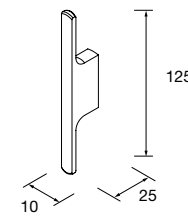

HANDLE FIBI

Handle for vanity

	Matt black	Brass	Chrome stainless steel	£
	COD.	COD.	COD.	
126	103334	103335	103336	23