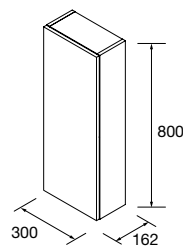

ALLIANCE MOMENT 800 1 DOOR

1 door tall unit push opening system and Onix interior. 110° opening Hinges, right/left. With 2 glass shelf height adjustable.

	Natural	Africa oak	Bay pine	Walnut Maya	
	COD.	COD.	COD.	COD.	£
300	96943	96944	96945	102838	274

	Gloss white	White cotton	Black velvet	Matt anthracite	Macchiato	Blue fog	Night blue	Terracota	Green forest	
	COD.	COD.	COD.	COD.	COD.	COD.	COD.	COD.	COD.	£
300	96940	96941	96942	96950	96947	96948	96949	103608	96951	288