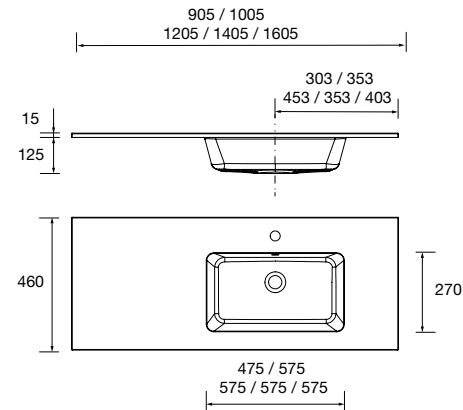

Basin VILNA 905 storage unit on the left Matt mineralsolid without bottle trap or clicker waste, for vanity unit of 600 905 x 460 x 15 mm

97041 551 £

Basin VILNA 1005 storage unit on the left Matt mineralsolid without bottle trap or clicker waste, for vanity unit of 700 1005 x 460 x 15 mm

97044 578 £

Basin VILNA 1205 storage unit on the left Matt mineralsolid without bottle trap or clicker waste, for vanity unit of 900 1205 x 460 x 15 mm

97047 620 £

Basin VILNA 1405 storage unit on the left Matt mineralsolid without bottle trap or clicker waste, for vanity unit of 700 1405 x 460 x 15 mm

97051 689 £

Basin VILNA 1605 storage unit on the left Matt mineralsolid

without bottle trap or clicker waste, for vanity unit of 800 1605 x 460 x 15 mm

97054 896 £