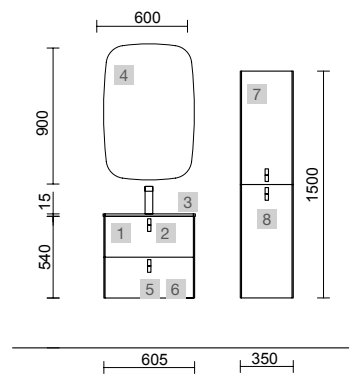

COD.	DESCRIPTION	£
COMPOSITION OF 600		
1	96593 Wall hung vanity UNIIQ 600 Matt white 2 soft close drawers 598 x 540 x 450 mm	592
2	24721 Handle UNIIQ Chrome Set of 2 units for Vanity/tall unit	21
3	97058 Basin UNIIQ 600 Matt mineralsolid without bottle trap or clicker waste 605 x 15 x 460 mm	509
FULL SET PRICE		1122

OPTIONS		
COD.	DESCRIPTION	£
4	97641 Mirror LOUIS 600 horizontal vertical with LED light (30 W- 5700°K) IP 44 600 x 900 mm	466
5	103973 Bottle trap POSYX Chrome brass	62
6	102304 Clicker valve FLOW Chrome	76

AUXILIARY		
COD.	DESCRIPTION	£
7	24692 Wall hung tall unit UNIIQ Matt white left / right 2 soft close doors 350 x 1500 x 350 mm	689
8	24721 Handle UNIIQ Chrome Set of 2 units for Vanity/tall unit	21