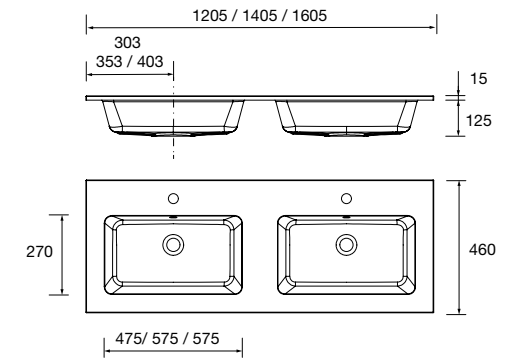

Basin VILNA 1205 double Matt mineralsolid without bottle trap or clicker waste 1205 x 460 x 15 mm
91237 628 £

Basin VILNA 1405 double Matt mineralsolid without bottle trap or clicker waste 1405 x 460 x 15 mm
97053 689 £

Basin VILNA 1605 double Matt mineralsolid without bottle trap or clicker waste 1605 x 460 x 15 mm
97056 896 £