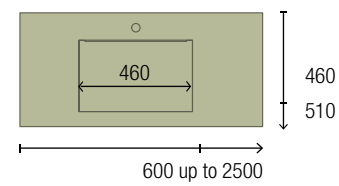

COMPAKT 1 SINK

SINK 460