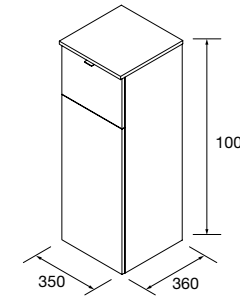

ALLIANCE 1000 DRESSING TALL UNIT, 1 DRAWER AND 1 DOOR

Reversible 1 door tall unit with push-open system. Onix interior with 2 adjustable glass shelves. 110° opening hinges.

	Natural	Africa oak	Bay pine	Walnut Maya	
	COD.	COD.	COD.	COD.	£
350	83444	91072	83448	102836	544

	Gloss white	White cotton	Black velvet	
	COD.	COD.	COD.	£
350	83441	96972	96973	558