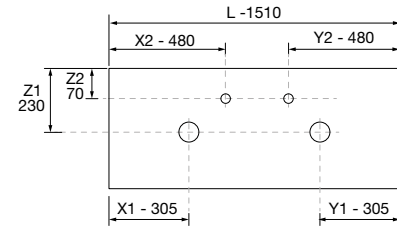

OPTIONS		
COD.	DESCRIPTION	£
5	87853 Mirror CHICAGO II 800 x 2 horizontal vertical with LED light, sensor and anti-fog (30 W- 5700°K.) IP 44 800 x 600 mm	1230
6	27043 Double towel rail JAZZ Black x 2 depth 45 y 50 385 x 125 x 68 mm	162
7	103973 Bottle trap POSYX Chrome brass x 2	124
8	102305 Open valve FLOW Matt black x 2	142

AUXILIARY		
COD.	DESCRIPTION	£
9	96933 Cabinet ALLIANCE 300 Bay pine left / right 1 door push opening system 300 x 400 x 162 mm	230