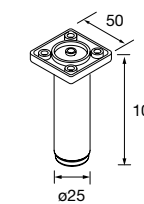

4 LEGS SET, Ø 28 MM

Required set of 4 legs for 3 drawers vanity unit, 3 finishes available, height 100-120 mm.

White	Black	Chrome	£
COD.	COD.	COD.	
97249	97250	97251	54