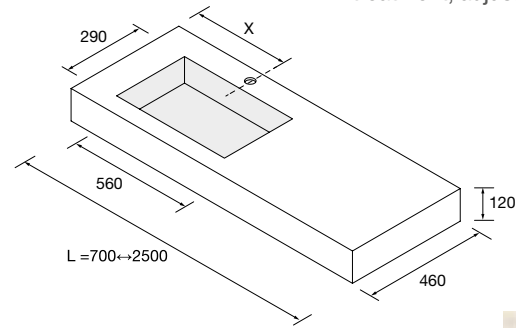

COMPAKT

Original

COMPAKT WORKTOP WITH INTEGRATED SINK (560) DEPTH 460 MM

Bespoke worktop with integrated sink and ABS tank 560 x 290 mm with antibacterial treatment, adjustable brackets and fixing brackets included 150 x 415 mm.