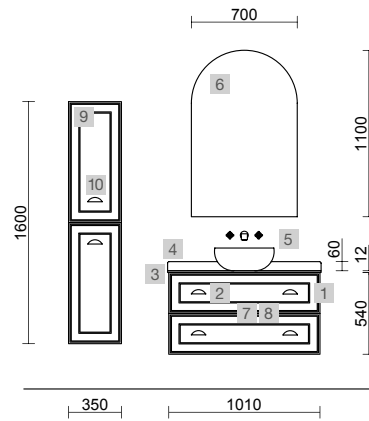

COD.	DESCRIPTION	£
COMPOSITION OF 1000		
1	91315 Wall hung vanity RENOIR 1000 Green forest 2 metallic drawers with soft close 997 x 540 x 450 mm	994
2	91339 Handle FOLK Black matt x 4	72
3	97505 Worktop Black slate for vanity and storage unit, not mechanized 1000 x 12 x 460 mm	407
4	91264 Wood strip Black slate to 1000 mm <1000 mm	85
5	91491 Countertop basin BULKAN Solid surface black without bottle trap or clicker waste Ø 390 x 140 mm	357
FULL SET PRICE		1915

OPTIONS		
COD.	DESCRIPTION	£
6	97644 Mirror EMILE 700 horizontal vertical with LED light (20 W- 5700°K) IP 44 700 x 1100 mm	561
7	103973 Bottle trap POSYX Chrome brass	62
8	102305 Open valve FLOW Matt black	71

AUXILIARY		
COD.	DESCRIPTION	£
9	91321 Wall hung tall unit RENOIR Green forest 2 doors with soft close and without handle 350 x 1600 x 349 mm	682
10	91339 Handle FOLK Black matt x 2	36