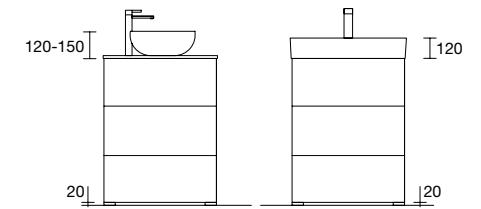

**LEGS FOR WASH BOWLS / VENETO
HEIGHT 230 mm**

**LEGS FOR INTEGRAL
WASHBASINS HEIGHT 330 mm**

Complement your vanities of 2 drawers with our selection of legs

**LEGS FOR INTEGRAL
WASHBASINS HEIGHT 100 mm**

**LEGS FOR WASH BOWLS / VENETO
HEIGHT 20 mm**

Required legs for vanities of 3 drawers

SET OF 2 CHROME LEGS

Set of 2 chrome plated legs height 330
30 x 30 x 330 mm

Chrome	
COD.	£
23899	33

UNIQ 230 2 LEGS SET 230 / 330

Optional set of 2 legs for wall hung unit, 3 finishes available, height 230/330 mm.

	White	Black	Chrome	£
	COD.	COD.	COD.	
230	24716	24717	24718	54
330	24713	24714	24715	68

KLIM 230 / 330 2 LEGS SET

Optional set of 2 aluminium legs for wall hung unit, 3 finishes available, height 230/330 mm.

	White	Black	Anodized	£
	COD.	COD.	COD.	
230	84135	84136	84137	32
330	84131	84132	84134	40

DEVA 230 / 330 2 LEGS SET

Optional set of 2 legs for wall hung unit, 3 finishes available, height 230/330 mm.

	White	Black	Chrome	£
	COD.	COD.	COD.	
230	84128	84129	84130	70
330	84125	84126	84127	76

DANNA 230 / 330 2 LEGS SET

Optional set of 2 legs for wall hung unit, 3 finishes available, height 230/330 mm.

	White	Black	Pine	£
	COD.	COD.	COD.	
230	84141	84142	84143	35
330	84138	84139	84140	41

4 LEGS SET, 40 MM

Required set of 4 legs for 3 drawers vanity unit, 3 finishes available, height 100 mm.

White	Matt black	Gloss chrome	£
COD.	COD.	COD.	
83817	83425	83819	21

4 LEGS SET, Ø 28 MM

Required set of 4 legs for 3 drawers vanity unit, 3 finishes available, height 100-120 mm.

White	Black	Chrome	£
COD.	COD.	COD.	
97249	97250	97251	54

4 LEGS SET, Ø 60 MM

Required set of 4 legs for 3 drawers vanity unit, height adjustable from 18 to 30 mm.

Chrome	
COD.	£
97257	28