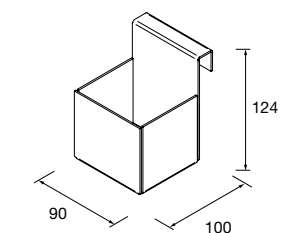

BASKET LLOYD

Sheet metal basket. Thickness 2 mm.

Matt white	Matt black	
COD.	COD.	£
97663	97670	117