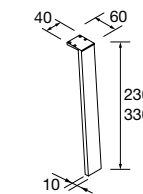

Optional set of 2 legs for wall hung unit, 3 finishes available, height 230/330 mm.

	White	Black	Chrome	
	COD.	COD.	COD.	£
230	24716	24717	24718	54
330	24713	24714	24715	68

KLIM 230 / 330 2 LEGS SET

Optional set of 2 aluminium legs for wall hung unit, 3 finishes available, height 230/330 mm.