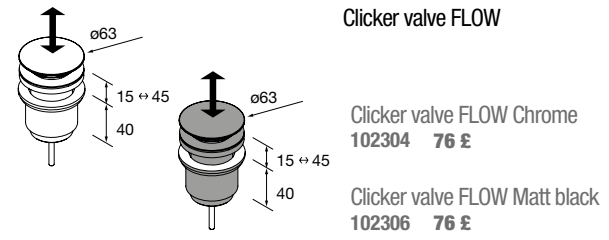

DRAIN PIPES

330