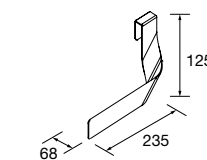

Matt white	Matt black	
COD.	COD.	£
97663	97670	117

REDUCED DEPTH VANITY WITH JAZZ

VANITY 2 DRAWERS WITH JAZZ

DOUBLE TOWEL RAIL JAZZ

Double towel rail JAZZ.

White	Black	Gloss anodized	
COD.	COD.	COD.	£
23028	27043	23025	81