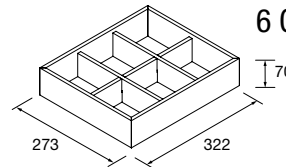

INTERIOR DRAWER ORGANISER, 6 COMPARTMENTS

Black	
COD.	£
332 104583	81