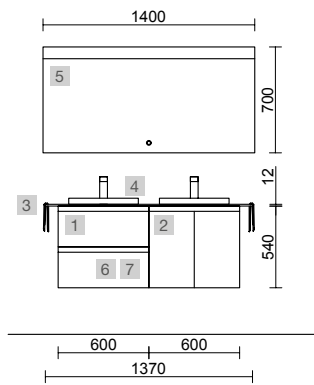

OPTIONS		
COD.	DESCRIPTION	£
5	97601 Mirror ORLEANS 1400 horizontal with LED light, sensor (30+36 W-5700°K) IP 44 1400 x 700 mm	689
6	103973 Bottle trap POSYX Chrome brass x 2	124
7	102303 Open valve FLOW Chrome x 2	142