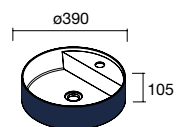

BICA
Night blue solid surface

COD.	£
103313	413