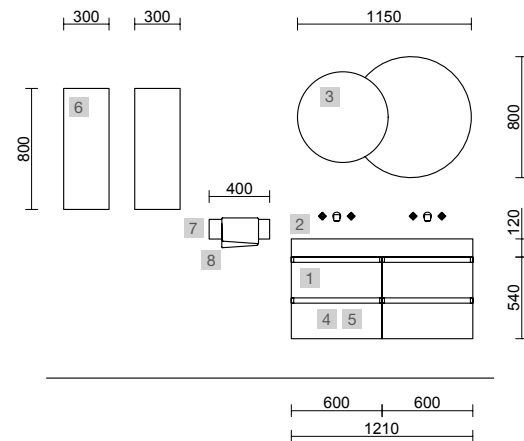

SPIRIT 1200 WALNUT MAYA

COD.	DESCRIPTION	£
COMPOSITION OF 1200		
1	102854 Wall hung vanity SPIRIT 600 Walnut Maya x 2 2 metallic drawers with soft close 598 x 540 x 450 mm	1122
2	85913 Basin VENETO 1210 double White porcelain 2 basins without bottle trap or clicker waste, without tap 1210 x 120 x 460 mm	546
FULL SET PRICE		1668
OPTIONS		
COD.	DESCRIPTION	£
3	103355 Mirror DOPPIO round double with light (20 W- 4000°K) IP44 1150 x 800 mm	545
4	103973 Bottle trap POSYX Chrome brass x 2	124
5	102306 Clicker valve FLOW Matt black x 2	152
AUXILIARY		
COD.	DESCRIPTION	£
6	102838 Cabinet ALLIANCE 300 Walnut Maya x 2 left / right 1 door push opening system 300 x 800 x 162 mm	548
7	102821 Wooden front LLOYD Walnut Maya 400 x 130 x 29 mm	54
8	97664 Towel rail LLOYD Matt black for Lloyd units and structures 340 x 95 x 32 mm	117