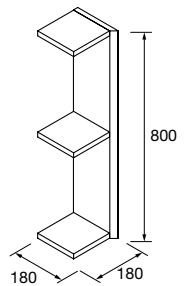

MOMENT 800 OPEN SHELF

Reversible open cabinet. Can be combined with Moment cabinets and mirrors. Supplied in kit format.

	Pure	Real	Intense	
	COD.	COD.	COD.	£
800	91475	91476	91477	336