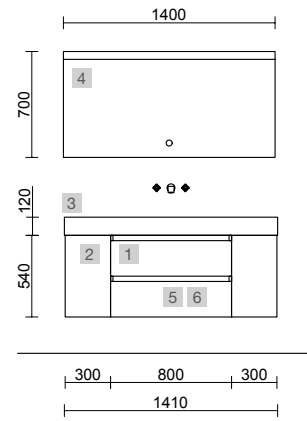

COD.	DESCRIPTION	£
COMPOSITION OF 1400		
1	22803 Wall hung vanity SPIRIT 800 Bay pine 2 metallic drawers with soft close 797 x 540 x 450 mm	592
2	97018 Wall hung storage unit ALLIANCE 300 Bay pine x 2 left / right 1 door push opening system 300 x 540 x 450 mm	496
3	97825 Bespoke basin NAILA 1201/1500 Matt white solid surface with skirting, from 1201 to 1500 with 1 basin well, with or without tap hole 1201 - 1500 x 120 x 460 mm	1379
FULL SET PRICE		2467