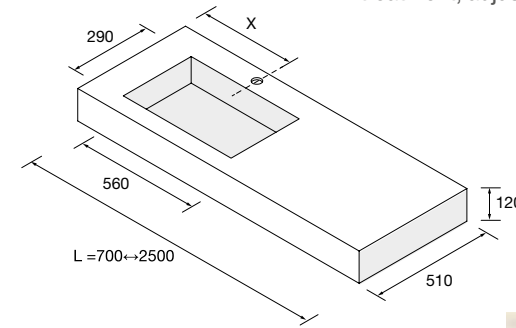

NOTE: Can be combined with *Modular* series

COMPAKT WORKTOP WITH INTEGRATED SINK(560) DEPTH 510 MM

Bespoke worktop with integrated sink and ABS tank 560 x 290 mm with antibacterial treatment, adjustable brackets and fixing brackets included 150 x 415 mm.