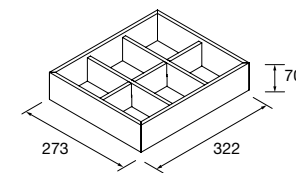

INTERIOR DRAWER ORGANISER, 6 COMPARTMENTS

	Black	£
	COD.	
332	104583	81

Basin 40 (Porcelaine white)

	510/C	710/C	£
	COD.	COD.	
	21564	97070	173 / 198

Basin 35 (porcelain white)

	510/C	710/C	£
	COD.	COD.	
	97069	19324	164 / 186