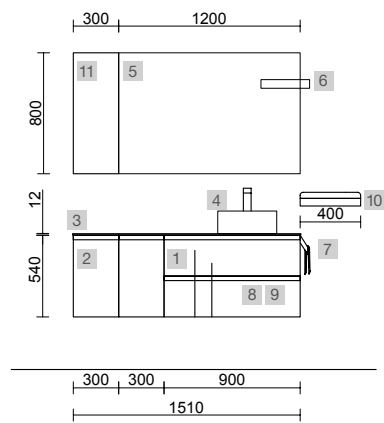

MAM 1500/L MACCHIATO

COD.	DESCRIPTION	£
COMPOSITION OF 1500		
1	83861 Wall hung vanity MAM 900 Macchiato left, 2 metallic drawers with soft close 897 x 540 x 505 mm	1371
2	83871 Wall hung storage unit MAM 300 Macchiato x 2 left 1 soft close door 300 x 540 x 404 mm	670
3	97388 Worktop MAM 1500 left White marble for countertop basin 1510 x 12 x 510 mm	773
4	97647 Countertop basin BICA Matt white solid surface without bottle trap or clicker waste Ø 390 x 105 mm	347
FULL SET PRICE		3161

OPTIONS		
COD.	DESCRIPTION	£
5	87584 Mirror SENA 1200 horizontal mirror 5 mm 1200 x 800 mm	196
6	97640 Light JUDI (5 W- 5700°K)	68
7	23028 Double towel rail JAZZ White depth 45 y 50 385 x 125 x 68 mm	81
8	103973 Bottle trap POSYX Chrome brass	62
9	102303 Open valve FLOW Chrome	71

AUXILIARY		
COD.	DESCRIPTION	£
10	82333 Shelf 400 Matt white solid surface 400 x 88 x 120 mm	136
11	96941 Cabinet ALLIANCE 300 White cotton left / right 1 door push opening system 300 x 800 x 162 mm	288