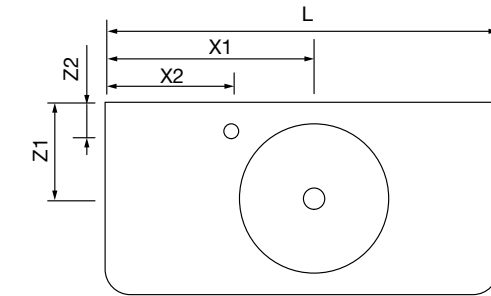

Required information to order a custom-made worktop

Optional machined for washbasin, tap and towel rail