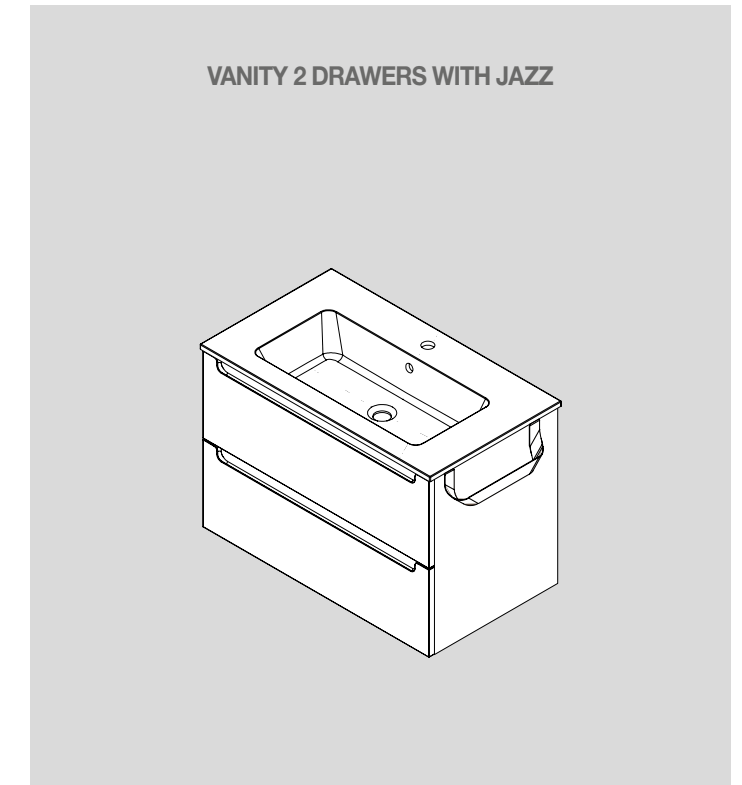

VANITY 2 DRAWERS WITH JAZZ

DOUBLE TOWEL RAIL JAZZ

Double towel rail JAZZ.

White	Black	Gloss anodized	
COD.	COD.	COD.	£
23028	27043	23025	81

SIDE TOWEL RACK FOR VANITY UNITS

Single towel rail JAZZ.

White	Black	Gloss anodized	
COD.	COD.	COD.	£
23027	27042	23024	56