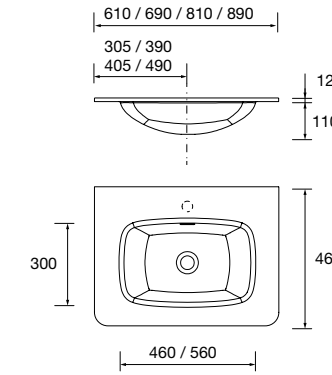

Uniiq integral basin in mineral solid matt finish.

605/C		805/C		905/R		905/L		1205/R		1205/L	
COD.	£	COD.	£	COD.	£	COD.	£	COD.	£	COD.	£
97058	509	97059	537	24543	551	24544	551	24545	634	24546	634

Bespoke Uniiq solid surface inset basin with machining option for tap and integrated towel rail. Order form to be completed.

600		800		900/R		900/L		1200/R		1200/L	
COD.	£	COD.	£	COD.	£	COD.	£	COD.	£	COD.	£
96787	634	96788	661	96789	675	103182	675	97377	758	103183	758

OPTIONAL MACHINED FOR WASHBASIN, TAP AND TOWEL RAIL

Download order sheet