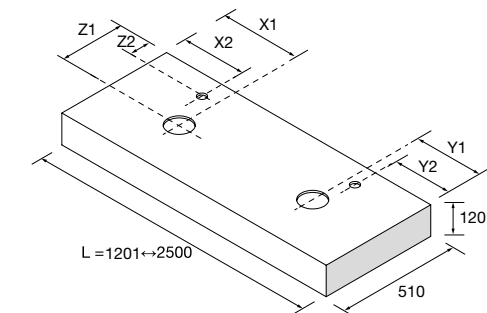

COMPAKT WORKTOP WITH COUNTERTOP BASIN DEPTH 510 MM

Download order sheet

	Bali	Africa oak	Havana	White marble	Concrete	Grey stone	£
	COD.	COD.	COD.	COD.	COD.	COD.	
1201 - 1400	91212	26066	84072	26093	26121	26106	1339
1401 - 1600	91213	26067	84073	26094	26122	26107	1508
1601 - 1800	91215	26068	84074	26095	26123	26108	1677
1801 - 2000	91216	26069	84075	26096	26124	26109	1843
2001 - 2500	91217	26070	84076	26097	26125	26110	2351

NOTE: Can be combined with *Modular* series