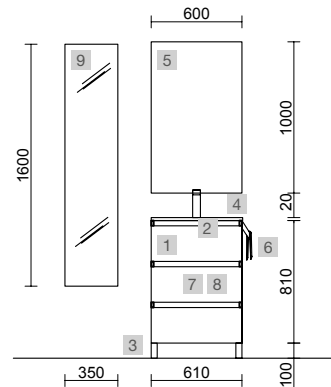

COD.	DESCRIPTION	£	OPTIONS
COMPOSITION OF 600			
1	102748 Vanity SPIRIT 600 White cotton 3 metallic drawers with soft close 598 x 810 x 450 mm	774	5 20741 Mirror REFLEXO 1000 horizontal vertical LED light (4,4 W/m - 4000°K) IP 44 1000 x 600 mm
2	90986 Handle SPIRIT 600 Soft white x 3	66	6 23028 Double towel rail JAZZ White depth 45 y 50 385 x 125 x 68 mm
3	83819 Set of 4 legs Gloss chrome 100 mm	21	7 103973 Bottle trap POSYX Chrome brass
4	26783 Basin CONSTANZA 610 White porcelain without bottle trap or clicker waste 610 x 20 x 460 mm	170	8 102304 Clicker valve FLOW Chrome
FULL SET PRICE		1031	
AUXILIARY			
COD. DESCRIPTION £			
9	96974 Wall hung tall unit ALLIANCE White cotton left / right 1 mirror door with handle and soft close 350 x 1600 x 349 mm	621