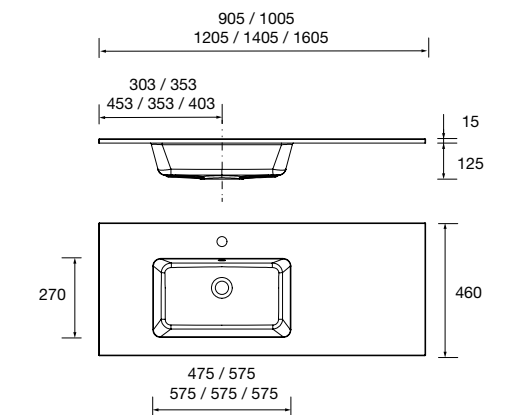

Basin VILNA 1205 storage unit on the right Matt mineralsolid without bottle trap or clicker waste, for vanity unit of 900 1205 x 460 x 15 mm
97048 620 £