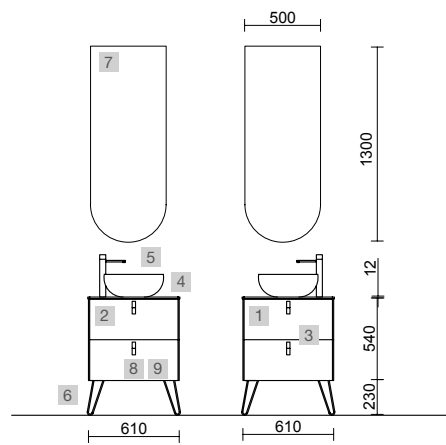

UNIIQ 600 SALVIA / BOSQUE

COD.	DESCRIPTION	£
COMPOSITION WITH 2 VANITIES 600		
1	96598 Wall hung vanity UNIIQ 600 Bosque 2 soft close drawers 598 x 540 x 450 mm	592
2	96615 Wall hung vanity UNIIQ 600 Salvia 2 soft close drawers 598 x 540 x 450 mm	592
3	24720 Handle UNIIQ Black x 2 Set of 2 units for Vanity/tall unit	42
4	96661 Worktop UNIIQ 600 Black slate x 2 not mechanized 610 x 12 x 460 mm	676
5	91491 Countertop basin BULKAN Solid surface black x 2 without bottle trap or clicker waste Ø 390 x 140 mm	714
6	24717 Set of 2 legs UNIIQ Black x 2 230 mm	108
FULL SET PRICE		2724

OPTIONS		
COD.	DESCRIPTION	£
7	97643 Mirror EMILE 500 x 2 horizontal vertical with LED light (20 W- 5700°K) IP 44 500 x 1300 mm	1012
8	103973 Bottle trap POSYX Chrome brass x 2	124
9	102305 Open valve FLOW Matt black x 2	142