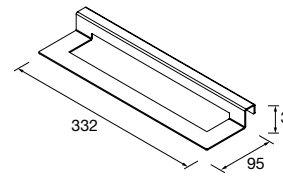

LLOYD TOWEL RAIL

Sheet metal towel rail. 2 mm thick.

Matt white	Matt black	
COD.	COD.	£
97657	97664	117