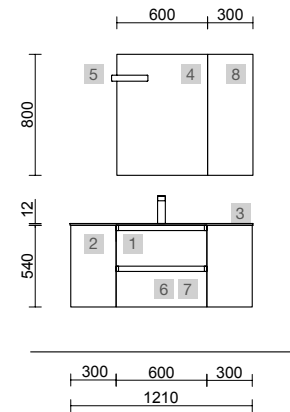

COD.	DESCRIPTION	£
COMPOSITION OF 1200		
1	26815 Wall hung vanity SPIRIT 600 Natural 2 metallic drawers with soft close 598 x 540 x 450 mm	561
2	87515 Wall hung storage unit ALLIANCE 300 Natural x 2 left/right, 1 door, push opening system, reduced depth 300 x 540 x 250 mm	442
3	87984 Bespoke basin Matt white solid surface Two different depths, without bottle trap or clicker waste, basin 46 cm 1201 - 1500 x 12 x 460 mm	917
FULL SET PRICE		1920