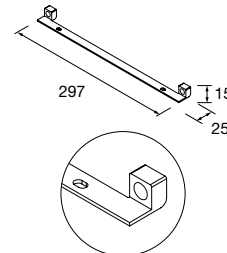

Matt white	Matt black	
	COD.	COD.	£
297	97708	97710	62