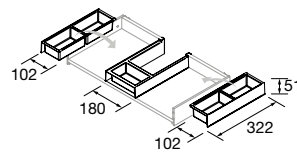

Gloss white	White cotton	Black velvet	Matt anthracite	Macchiato	Blue fog	Night blue	Terracota	Green forest	£
	COD.	COD.	COD.	COD.	COD.	COD.	COD.	COD.	COD.	
600	26675	81714	91039	96533	81717	81720	81726	103611	96534	803
700	96455	96472	96473	96477	96474	96475	96476	103612	96478	823
800	26678	81715	91040	96535	81718	81721	81727	103613	96536	844
900	96479	96484	96485	96499	96486	96491	96498	103614	96500	866
1000	26681	81716	91041	96537	81719	81722	81728	103615	96538	887
1200	26684	96526	96527	96531	96528	96529	96530	103616	96532	929

M modular E-05 5