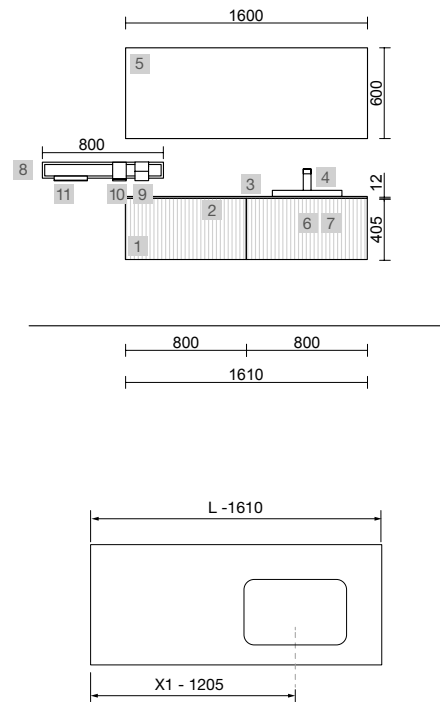

COD.	DESCRIPTION	£
COMPOSITION OF 1600		
1	102248 Wall hung vanity BIBA 800 Walnut Maya x 2 1 metallic drawer with soft close 797 x 405 x 450 mm	1062
2	103956 Handle LINA 800 Brushed black x 2	64
3	103711 Worktop Black slate from 1411 to 1610 for vanity and storage unit, with or without tap hole 1411 - 1610 x 12 x 460 mm	744
4	97655 Semi inset basins MAEL Solid surface Bicolour without bottle trap or clicker waste 502 x 44 x 310 mm	375
FULL SET PRICE		2245

OPTIONS		
COD.	DESCRIPTION	£
5	91116 Mirror REFLEXO 1600 horizontal vertical LED light (4,4 W/m - 4000°K) IP 44 1600 x 600 mm	657
6	103976 Bottle trap CONEX Chrome brass	117
7	102305 Open valve FLOW Matt black	71

AUXILIARY		
COD.	DESCRIPTION	£
8	97677 Metal front LLOYD Matt black 800 x 100 x 29 mm	192
9	97670 Basket LLOYD Matt black for Lloyd units and structures 90 x 124 x 100 mm	117
10	97667 Shelf LLOYD Matt black for Lloyd units and structures 90 x 124 x 100 mm	90
11	97666 Shelf LLOYD Matt black for Lloyd units and structures 220 x 32 x 112 mm	104