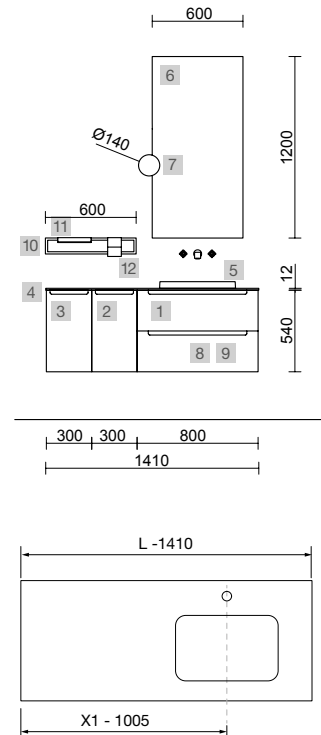

MONTERREY 1400/L WHITE COTTON

COD.	DESCRIPTION	£
COMPOSITION OF 1400		
1	81715 Wall hung vanity MONTERREY 800 White cotton 2 metallic drawers with soft close 797 x 540 x 450 mm	844
2	96548 Wall hung storage unit MONTERREY 300 White cotton right 1 soft close door 300 x 540 x 450 mm	352
3	96586 Wall hung storage unit MONTERREY 300 White cotton left 1 soft close door 300 x 540 x 450 mm	352
4	97514 Worktop White marble from 1211 to 1410 for vanity and storage unit, with or without tap hole 1211 - 1410 x 12 x 460 mm	661
5	97654 Semi inset basins MAEL Matt white solid surface without bottle trap or clicker waste 502 x 44 x 310 mm	347
FULL SET PRICE		2556

OPTIONS		
COD.	DESCRIPTION	£
6	20742 Mirror REFLEXO 1200 horizontal vertical LED light (4,4 W/m - 4000°K) IP 44 1200 x 600 mm	506
7	24569 Mirror Magnifying (3x) multiposition with mirror fixing Ø140 mm	83
8	103973 Bottle trap POSYX Chrome brass	62
9	102303 Open valve FLOW Chrome	71

AUXILIARY		
COD.	DESCRIPTION	£
10	97672 Metal front LLOYD Matt white 600 x 100 x 29 mm	178
11	97659 Shelf LLOYD Matt white for Lloyd units and structures 220 x 32 x 112 mm	104
12	97663 Basket LLOYD Matt white for Lloyd units and structures 90 x 124 x 100 mm	117