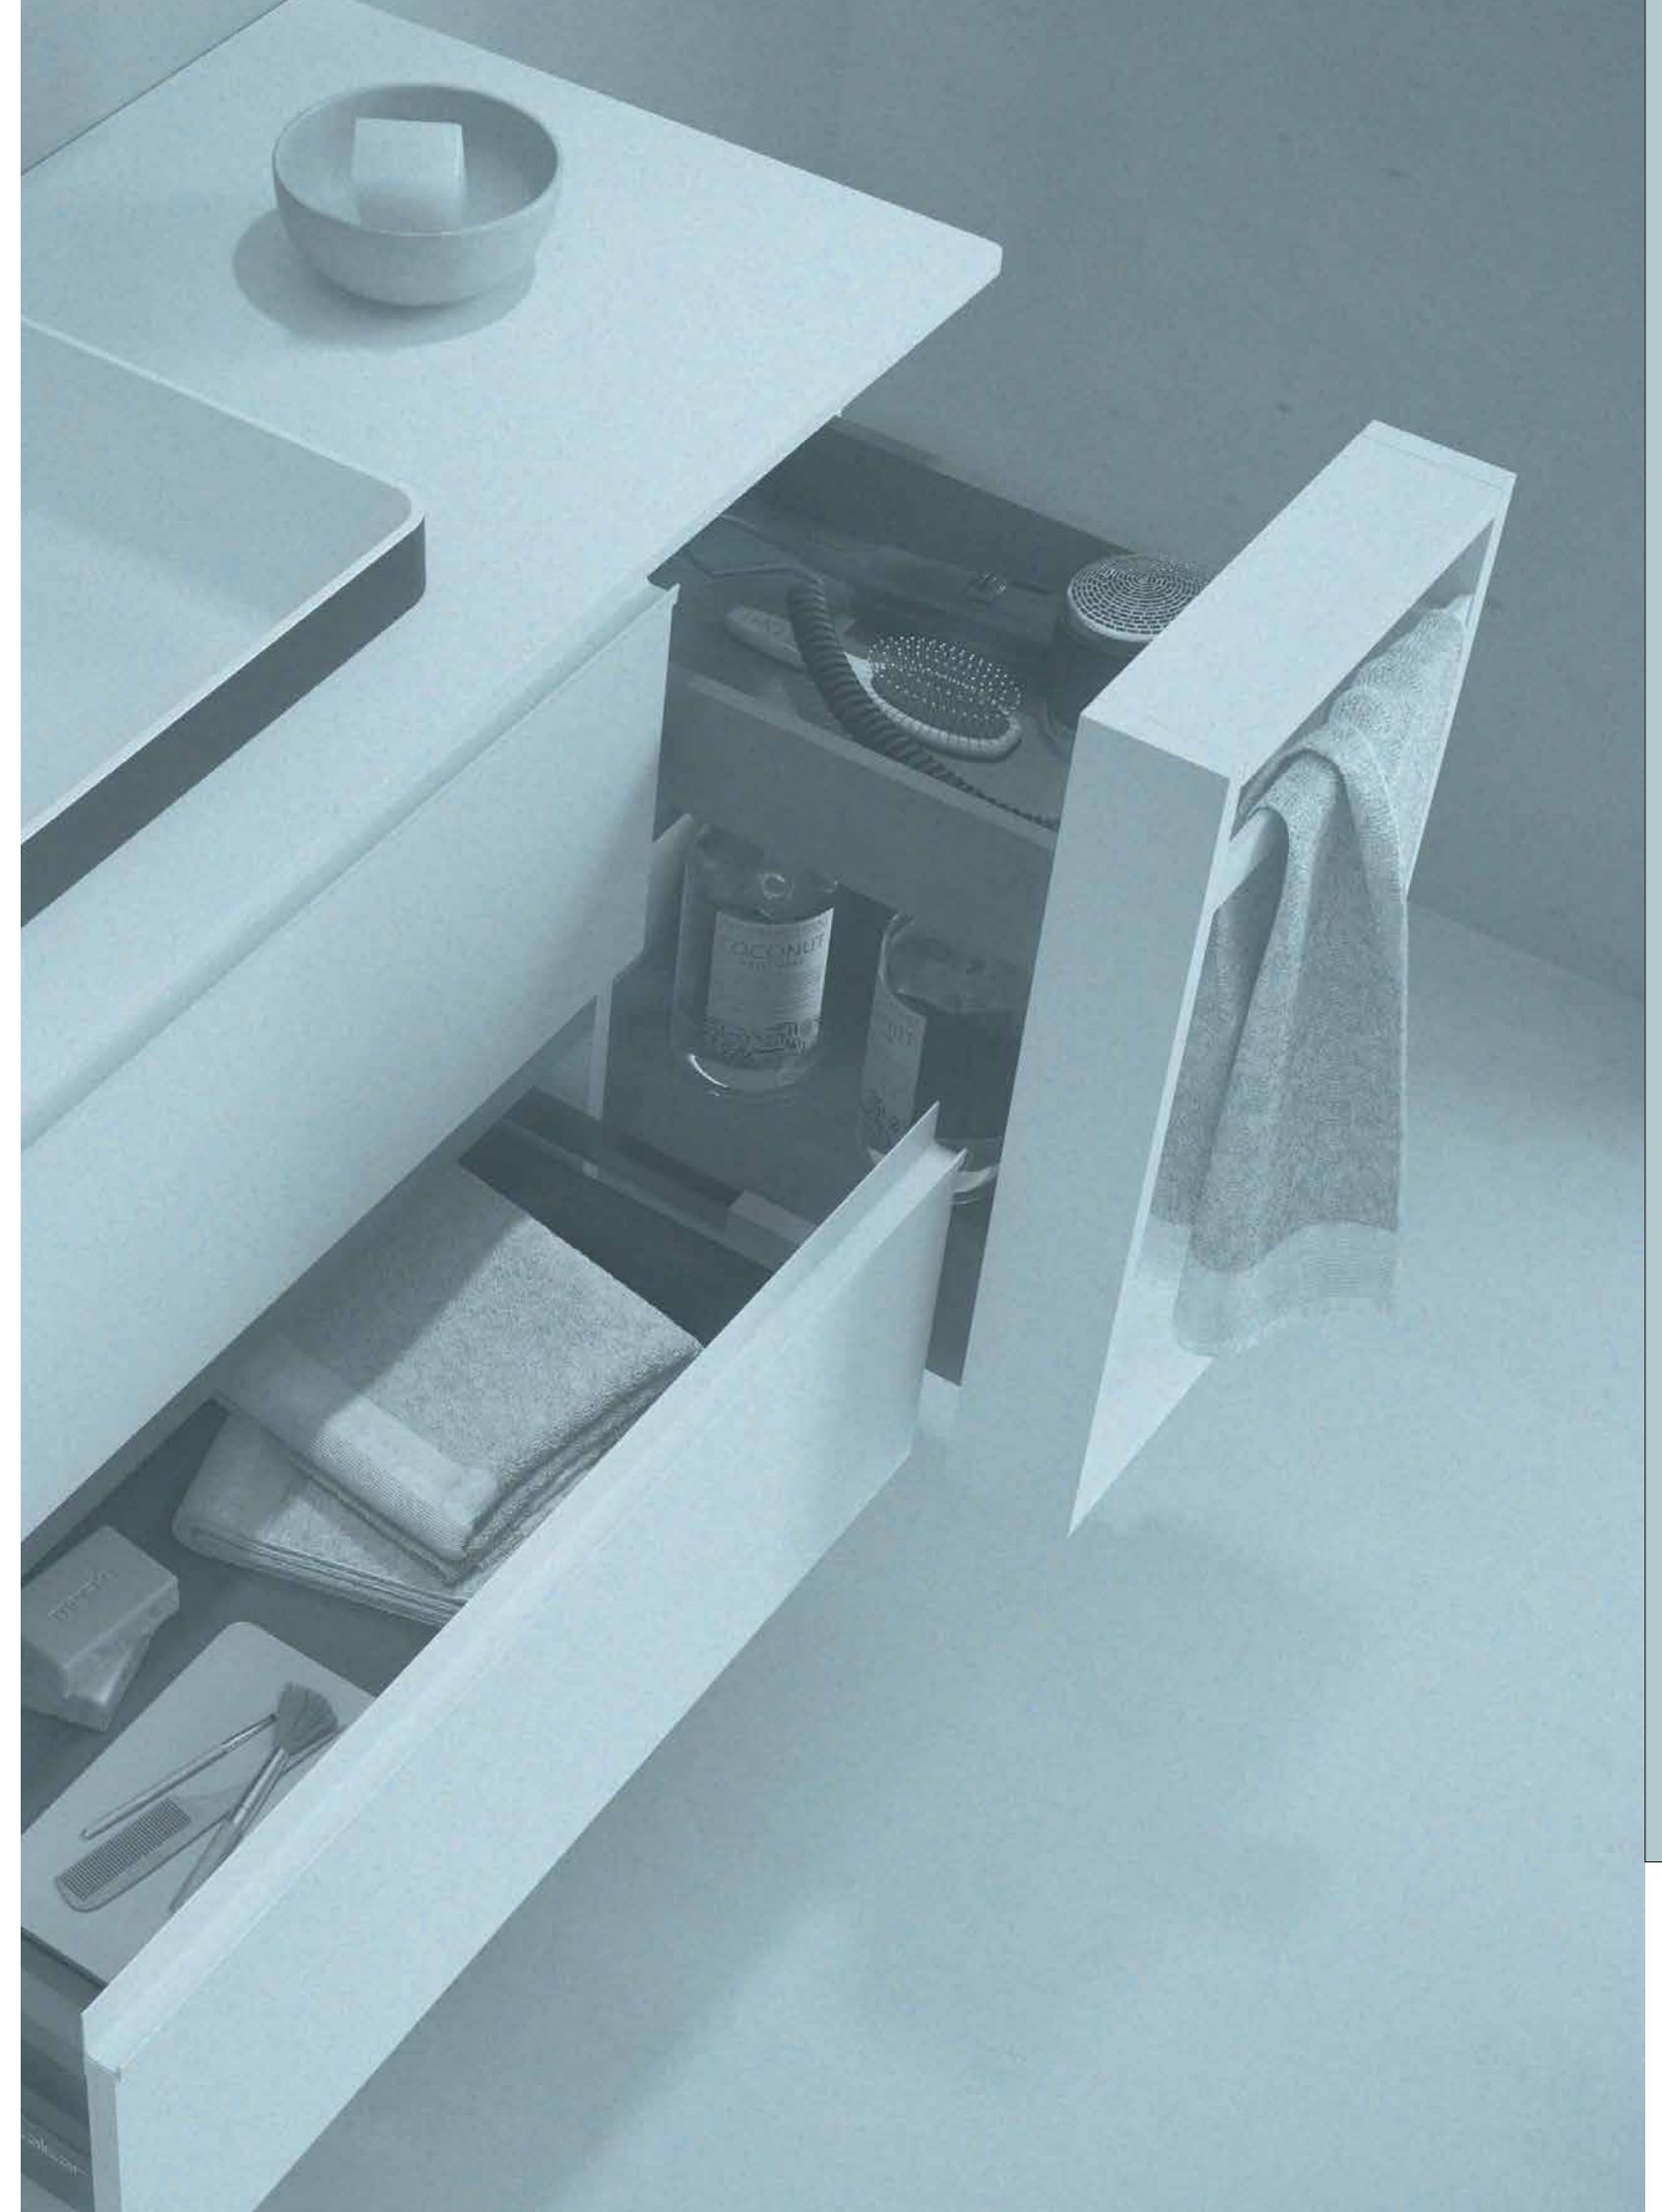

COD.	DESCRIPTION	£	OPTIONS
COMPOSITION OF 700			
1	96717 Wall hung vanity FUSSION LINE 700 DEPTH 35 Black velvet 2 soft close drawers 697 x 540 x 385 mm	414	
2	19324 Basin S35 710 superfine White porcelain without bottle trap or clicker waste 710 x 20 x 360 mm	186	
FULL SET PRICE		600	

COD.	DESCRIPTION	£
3	27042 Single towel rail JAZZ Black depth 35, 40, 45 y 50 235 x 125 x 68 mm	56
4	97644 Mirror EMILE 700 horizontal vertical with LED light (20 W- 5700°K) IP 44 700 x 1100 mm	561
5	103973 Bottle trap POSYX Chrome brass	62
6	102306 Clicker valve FLOW Matt black	76
AUXILIARY		
COD.	DESCRIPTION	£
7	96942 Cabinet ALLIANCE 300 Black velvet x 4 left / right 1 door push opening system 300 x 800 x 162 mm	1152