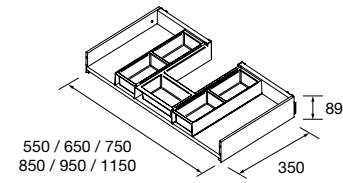

METALLIC DRAWER WITH PIPE CUTOUT

Metallic drawer full extension with pipe cutout, Onix interior

onix		
	COD.	£
600	103143	177
800	103144	205
1000	103145	232
1200	103146	260