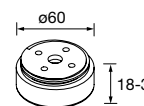

4 LEGS SET, Ø 60 MM

Required set of 4 legs for 3 drawers vanity unit, height adjustable from 18 to 30 mm.

Chrome	
COD.	£
97257	28