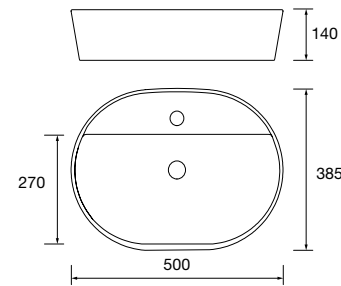

without bottle trap or waste Ø 390 x 150 mm

21854 248 £

Countertop basin KANDY White porcelain

without bottle trap or waste Ø 360 x 120 mm

91489 278 £

Countertop basin VARMEGA White porcelain
without bottle trap or waste
500 x 385 x 140 mm
24553 230 £