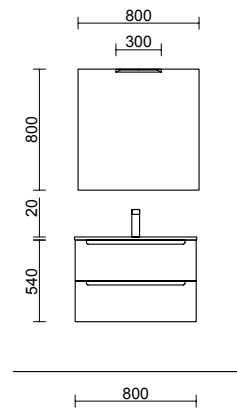

Eco options

1193£

Eco plus

1477£

Washbasin Veneto • Cabinet Black velvet • Worktop Black velvet • Mirror Globe

1282£

1542£

1830£

1955£