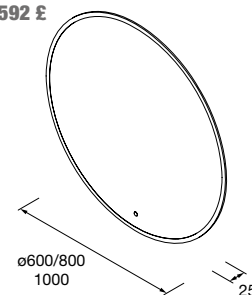

- **Mirror GLOBE 600 Gold**
  round with LED light, sensor
  (12 W- 5700°K.) IP 44
  Ø 600 mm
  97618 472 £
- **Mirror GLOBE 800 Gold**
  round with LED light, sensor
  (10 W- 5700°K.) IP 44
  Ø 800 mm
  97636 506 £
- **Mirror GLOBE 1000 Gold**
  round with LED light, sensor
  (20 W- 5700°K.) IP 44
  Ø 1000 mm
  97639 592 £
- **Mirror GLOBE 600 White**
  round with LED light, sensor
  (12 W- 5700°K.) IP 44
  Ø 600 mm
  97604 472 £
- **Mirror GLOBE 800 White**
  round with LED light, sensor
  (10 W- 5700°K.) IP 44
  Ø 800 mm
  97634 506 £
- **Mirror GLOBE 1000 White**
  round with LED light, sensor
  (20 W- 5700°K.) IP 44
  Ø 1000 mm
  97637 592 £
- **Mirror GLOBE 600 Black**
  round with LED light, sensor
  (12 W- 5700°K.) IP 44
  Ø 600 mm
  97614 472 £
- **Mirror GLOBE 800 Black**
  round with LED light, sensor
  (10 W- 5700°K.) IP 44
  Ø 800 mm
  97635 506 £
- **Mirror GLOBE 1000 Black**
  round with LED light, sensor
  (20 W- 5700°K.) IP 44
  Ø 1000 mm
  97638 592 £

- **Mirror MOON 600**
  round with light (4,4 W/m - 4000°K)
  IP44
  Ø 600 mm
  91120 393 £
- **Mirror MOON 800**
  round with light (4,4 W/m - 4000°K)
  IP44
  Ø 800 mm
  83963 436 £
- **Mirror MOON 1000**
  round with light (4,4 W/m - 4000°K.)
  IP44
  Ø 1000 mm
  83964 485 £