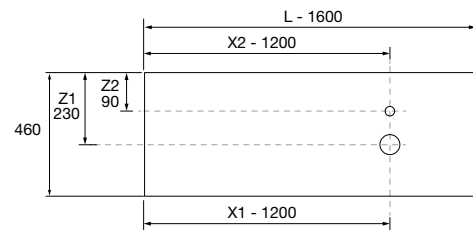

COMPAKT 1600 BALI

COD.	DESCRIPTION	£
COMPOSITION OF 1600		
1	91195 Worktop COMPAKT 46 Bali from 1401 to 1600 mm, for 1 countertop basin 1401 - 1600 x 460 x 120 mm	1321
2	97648 Countertop basin BICA Solid surface Bicolour without bottle trap or clicker waste Ø 390 x 105 mm	375
FULL SET PRICE		1696
OPTIONS		
COD.	DESCRIPTION	£
3	91121 Mirror OLIMPIA 920 Black velvet vertical with LED light (20 W- 5700°K.) IP44 920 x 520 x 30 mm	455
4	96435 Wall hung storage unit MONTERREY 800 Black velvet 1 metallic drawer with soft close 797 x 270 x 450 mm	545
5	96861 Worktop Black velvet for vanity and storage unit, not mechanized 807 x 16 x 460 mm	121
6	103974 Bottle trap SMART Matt black	90
7	102305 Open valve FLOW Matt black	71

Moment

Renoir

mam

Uniq

COMPAKT

PRICE LIST ORIGINAL