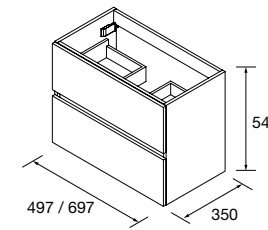

FUSION LINE 2 DRAWERS WALL-HUNG VANITY UNIT DEPTH 350 MM

Wall hung vanity unit with 2 wooden drawers, Onix interiors and soft close system.

	Natural	Africa oak	Bay pine	£
	COD.	COD.	COD.	
500	96706	96707	96713	380
700	96718	96719	96720	400

	Gloss white	White cotton	Black velvet	£
	COD.	COD.	COD.	
500	96703	96704	96705	393
700	96715	96716	96717	414