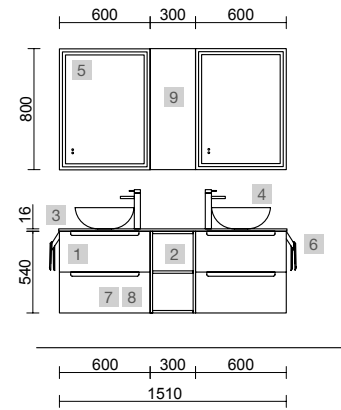

COD.	DESCRIPTION	£
COMPOSITION OF 1500		
1	23929 Wall hung vanity MONTERREY 600 Bay pine x 2 2 metallic drawers with soft close 598 x 540 x 450 mm	1492
2	96981 Wall hung storage unit ALLIANCE 300 Bay pine 2 spaces 300 x 540 x 434 mm	166
3	23155 Bespoken top Bay pine from 1401 to 1800 for vanity and storage unit, with or without tap hole 1401 - 1800 x 16 x 460 mm	317
4	87734 Countertop basin LOKUM Matt black porcelain x 2 without bottle trap or clicker waste Ø 375 x 135 mm	594
FULL SET PRICE		2569