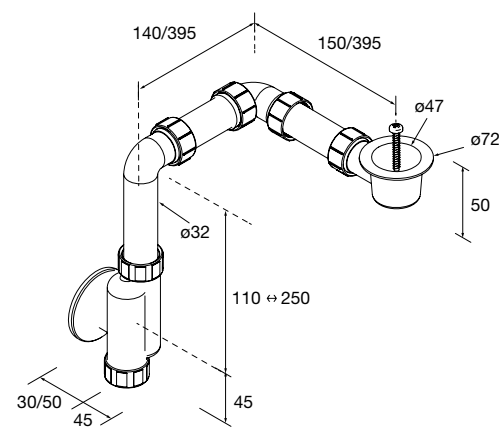

DRAIN PIPES

330