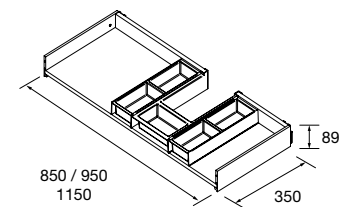

METALLIC DRAWER WITH PIPE CUTOUT, LEFT

Metallic drawer full extension with pipe cutout, Onix interior

LEFT

onix		
	COD.	£
900	103629	219
1000	103418	232
1200	103420	260