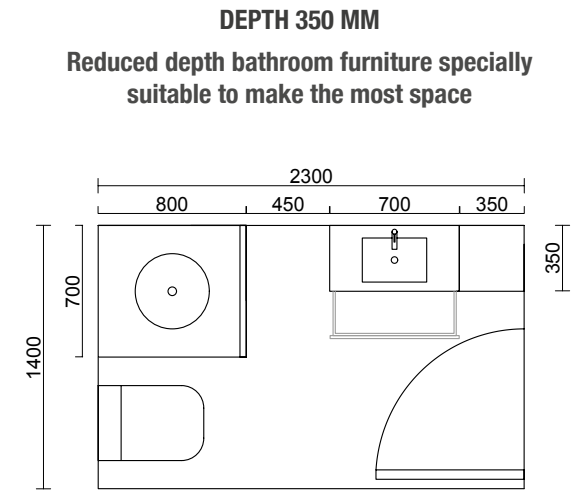

DEPTH 400 MM
Reduced depth bathroom furniture specially suitable to make the most space

FUSION LINE 2 DRAWERS WALL-HUNG VANITY UNIT DEPTH 400 MM

Wall-hung vanity unit with 2 wooden drawers in Onix finish, with soft-close.