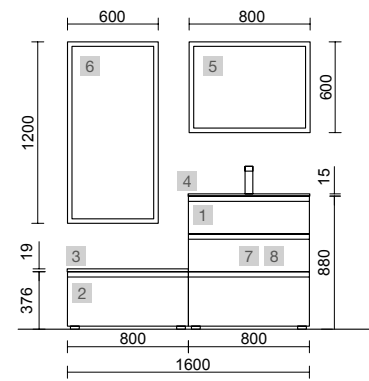

OPTIONS		
COD.	DESCRIPTION	£
5	Mirror ROMA 800 horizontal vertical with black frame, LED light (10,8W/m - 5500°K.) IP44 600 x 800 mm	490
6	Mirror ROMA 1200 horizontal vertical with black frame, LED light (10,8W/m - 5500°K.) IP 44 1200 x 600 mm	584
7	103973 Bottle trap POSYX Chrome brass	62
8	102306 Clicker valve FLOW Matt black	76