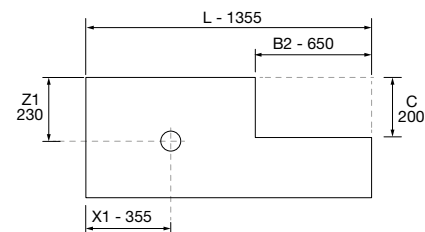

OPTIONS		
COD.	DESCRIPTION	£
6	16908 Mirror SENA 600 horizontal vertical mirror 5 mm 600 x 800 mm	122
7	87811 Light OPTIMUS 600 gloss chrome LED light (10 W-5700°K) IP 44 600 x 25 x 25 mm	127
8	103973 Bottle trap POSYX Chrome brass	62
9	102303 Open valve FLOW Chrome	71

AUXILIARY		
COD.	DESCRIPTION	£
10	103356 Mirror OASIS 400 round Ø 400 mm	95
11	26126 Towel rail shelf 400 Matt white solid surface 400 x 60 x 120 mm	108