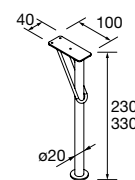

DEVA 230 / 330 2 LEGS SET

Optional set of 2 legs for wall hung unit, 3 finishes available, height 230/330 mm.

	White	Black	Chrome	£
	COD.	COD.	COD.	
230	84128	84129	84130	70
330	84125	84126	84127	76