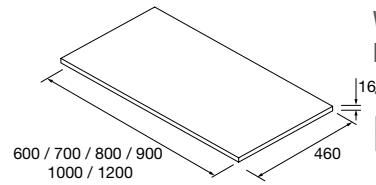

WORKTOPS WITH A THICKNESS OF 16 MM

Worktops 16mm thick. Sizes from 600 to 1200 not mechanized Finishes in melamine and lacquered

	Gloss white	White cotton	Black velvet	Natural	Africa oak	Bay pine	Walnut Maya	
	COD.	COD.	COD.	COD.	COD.	COD.	COD.	£
600	22960	96819	96820	22963	91086	22962	102253	105
700	96827	96839	96840	96841	96842	96843	102819	113
800	22964	96848	96861	22967	91087	22966	102254	121
900	97401	97402	97403	97405	97406	97407	102820	128
1000	22968	96864	96880	22971	91088	22970	102255	136
1200	22972	96890	96898	22975	91089	22974	102256	151

NOTE: more options for bespoke and machined worktops on page 298

WORKTOPS THICKNESS 40 MM

Worktops with 40 mm thickness, sizes from 600 to 1200 and custom made not mechanized. Finishes in melamine and high pressure laminate (HPL).