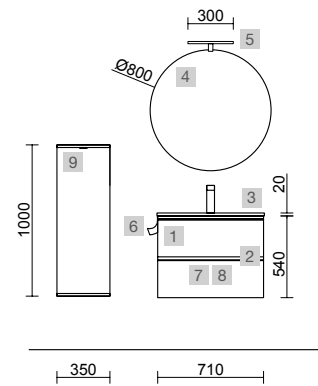

SPIRIT 700 GLOSS WHITE

COD.	DESCRIPTION	£
COMPOSITION OF 700		
1	83040 Wall hung vanity SPIRIT 700 Gloss white 2 metallic drawers with soft close 697 x 540 x 450 mm	622
2	90990 Handle SPIRIT 700 Soft black x 2	50
3	26782 Basin CONSTANZA 710 White porcelain without bottle trap or clicker waste 710 x 20 x 460 mm	187
FULL SET PRICE		859
OPTIONS		
COD.	DESCRIPTION	£
4	91131 Mirror OASIS 800 round Ø 800 mm	137
5	97177 Light PANDORA 308 black LED light (8 W - 5700°K) IP 44 multihook fastening 308 x 112 x 32 mm	99
6	27043 Double towel rail JAZZ Black depth 45 y 50 385 x 125 x 68 mm	81
7	103973 Bottle trap POSYX Chrome brass	62
8	102306 Clicker valve FLOW Matt black	76
AUXILIARY		
COD.	DESCRIPTION	£
9	24588 Cabinet ALLIANCE 1000 Gloss white left / right 1 door push opening system 352 x 1000 x 352 mm	413