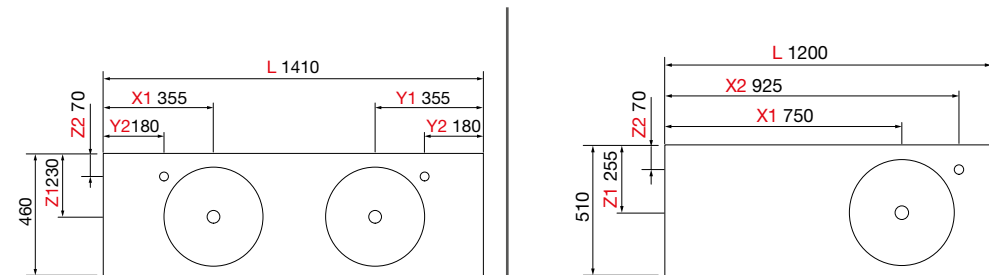

How to order your worktop Kompakt

Choose your countertop basin

Available depths

Number of sinks

Download and fill in interactive order form

www.salgar.net

Countertop Basins (Porcelain)

ALTIRO Matt white porcelain	SEDUCTION White porcelain	KANDY White porcelain	LOKUM Matt black porcelain	VERILA White porcelain	VARMEGA White porcelain
COD. £	COD. £	COD. £	COD. £	COD. £	COD. £
24555 290	21854 248	91489 278	87734 297	91487 247	24553 230
TENTO 400 White porcelain	TENTO 500 White porcelain	CARLA 45 White porcelain	CARLA 45 Denim porcelain	CARLA 45 Hunter porcelain	CARLA 45 Clay porcelain
COD. £	COD. £	COD. £	COD. £	COD. £	COD. £
24551 216	24552 238	103343 207	102282 371	102283 371	102280 371