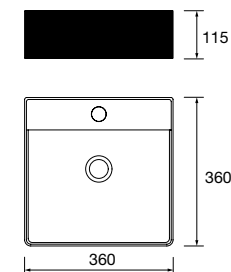

Consult our guide to worktops drill holes