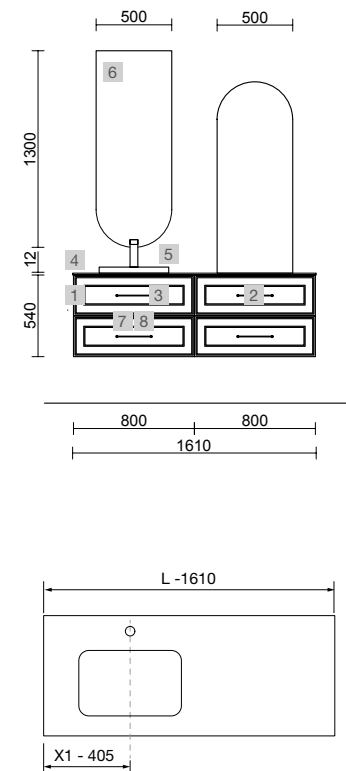

RENOIR 1600 BLUE FOG

COD.	DESCRIPTION	£
COMPOSITION OF 1600		
1 91325	Wall hung vanity RENOIR 800 Blue fog x 2 2 metallic drawers with soft close 797 x 540 x 450 mm	1780
2 103308	Complete drawer METALLIC onix upper drawer for vanity unit of 800 mm deep 45 750 x 140 x 350 mm	205
3 91333	Handle STYLE 192 Silver x 4	128
4 103716	Worktop White marble from 1411 to 1610 for vanity and storage unit, with or without tap hole 1411 - 1610 x 12 x 460 mm	744
5 97654	Semi inset basins MAEL Matt white solid surface without bottle trap or clicker waste 502 x 44 x 310 mm	347
FULL SET PRICE		3204
OPTIONS		
COD.	DESCRIPTION	£
6 97643	Mirror EMILE 500 x 2 horizontal vertical with LED light (20 W- 5700°K) IP 44 500 x 1300 mm	1012
7 103973	Bottle trap POSYX Chrome brass	62
8 102303	Open valve FLOW Chrome	71

Moment

Renoir

mam

Uniq

COMPAKT

PRICE LIST ORIGINAL