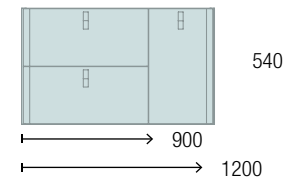

2 DRAWERS 1 DOOR VANITY UNIT