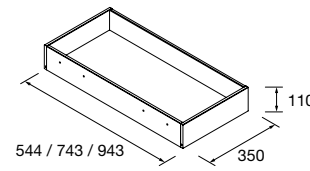

CABINET MOMENT 800 1 DOOR

Reversible cabinet 1 door, with wide opening hinges with soft close. Interior made of natural wood. With 2 glass shelf height adjustable.

	Pure	Real	Intense	
	COD.	COD.	COD.	£
250	91452	91453	91454	730
400	91455	91456	91457	876