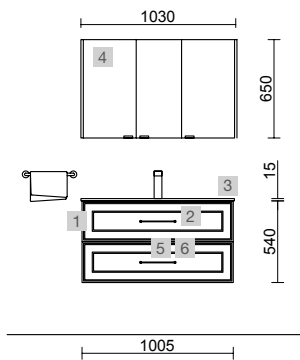

RENOIR 1000 MATT ANTHRACITE

COD.	DESCRIPTION	£
COMPOSITION OF 1000		
1	91316 Wall hung vanity RENOIR 1000 Anthracite 2 metallic drawers with soft close 997 x 540 x 450 mm	994
2	91332 Handle STYLE 192 Gold x 2	64
3	91236 Basin VILNA 1005 Matt mineralsolid without bottle trap or clicker waste 1005 x 460 x 15 mm	511
FULL SET PRICE		1569
OPTIONS		
COD.	DESCRIPTION	£
4	83165 Cabinet ALLIANCE 1000 3 soft close double mirror doors with switch and socket and LED side light, IP44 (21,5W) 1030 x 650 x 150 mm	1126
5	103973 Bottle trap POSYX Chrome brass	62
6	102304 Clicker valve FLOW Chrome	76