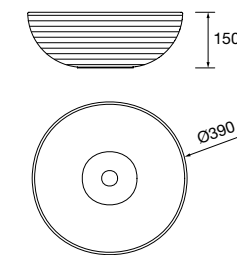

without bottle trap or waste Ø 390 x 150 mm

21854 248 £

Countertop basin KANDY White porcelain

without bottle trap or waste Ø 360 x 120 mm

91489 278 £

Countertop basin VARMEGA White porcelain
without bottle trap or waste
500 x 385 x 140 mm
24553 230 £