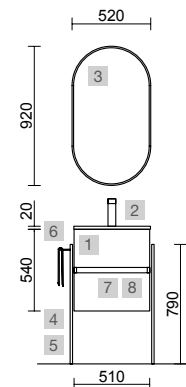

COD.	DESCRIPTION	£	OPTIONS	COD.	DESCRIPTION	£
COMPOSITION OF 500						
1	96707 Wall hung vanity FUSSION LINE 500 DEPTH 35 Africa oak 2 soft close drawers 497 x 540 x 385 mm	380	3	91121 Mirror OLIMPIA 920 Black velvet vertical with LED light (20 W- 5700°K.) IP44 920 x 520 x 30 mm	455	
2	97069 Basin S35 510 superfine White porcelain without bottle trap or clicker waste 510 x 20 x 360 mm	164	4	97720 Metal structure TALL LLOYD Matt black x 2 for Kompakt units and structures 333 x 16 x 790 mm	510	
FULL SET PRICE		544	5	97710 Coupling LLOYD Matt black x 4 for vanity unit 297 x 15 x 30 mm	248	
			6	97664 Towel rail LLOYD Matt black for Lloyd units and structures 340 x 95 x 32 mm	117	
			7	103973 Bottle trap POSYX Chrome brass	62	
			8	102306 Clicker valve FLOW Matt black	76