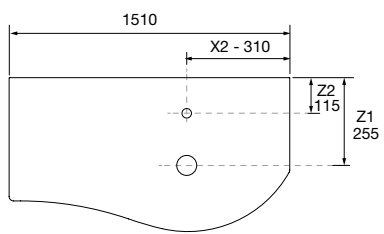

MAM 1500/L MACCHIATO

COD.	DESCRIPTION	£
COMPOSITION OF 1500		
1	83861 Wall hung vanity MAM 900 Macchiato left, 2 metallic drawers with soft close 897 x 540 x 505 mm	1371
2	83871 Wall hung storage unit MAM 300 Macchiato x 2 left 1 soft close door 300 x 540 x 404 mm	670
3	97388 Worktop MAM 1500 left White marble for countertop basin 1510 x 12 x 510 mm	773
4	97647 Countertop basin BICA Matt white solid surface without bottle trap or clicker waste Ø 390 x 105 mm	347
FULL SET PRICE		3161

OPTIONS		
COD.	DESCRIPTION	£
5	87584 Mirror SENA 1200 horizontal mirror 5 mm 1200 x 800 mm	196
6	97640 Light JUDI (5 W- 5700°K)	68
7	23028 Double towel rail JAZZ White depth 45 y 50 385 x 125 x 68 mm	81
8	103973 Bottle trap POSYX Chrome brass	62
9	102303 Open valve FLOW Chrome	71

AUXILIARY		
COD.	DESCRIPTION	£
10	82333 Shelf 400 Matt white solid surface 400 x 88 x 120 mm	136
11	96941 Cabinet ALLIANCE 300 White cotton left / right 1 door push opening system 300 x 800 x 162 mm	288