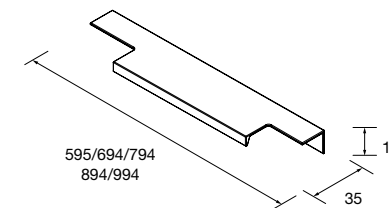

HANDLE LINA

Handle for vanity

	Anodized	Gold	Brushed black	£
	COD.	COD.	COD.	
600	102300	102302	102301	29
700	105678	105680	105679	30
800	103955	103957	103956	32
900	105681	105683	105682	35
1000	103958	103960	103959	37