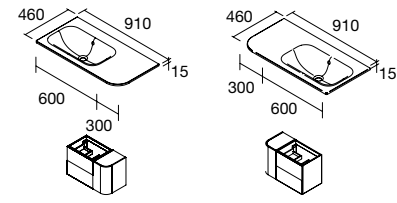

BASINS

Alliance curved washbasins (Mineral Solid)

910/R		910/L	
COD.	£	COD.	£
97645	536	97646	536

NOTE: Washbasin with curve can be combined with the Alliance 1-door curved storage unit