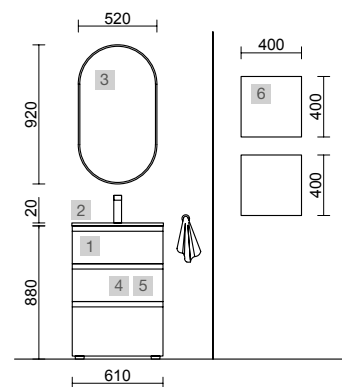

COD.	DESCRIPTION	£
COMPOSITION OF 600		
1	91395 Vanity MOMENT 600 Pure 3 soft close drawers 598 x 880 x 452 mm	2032
2	26783 Basin CONSTANZA 610 White porcelain without bottle trap or clicker waste 610 x 20 x 460 mm	170
FULL SET PRICE		2202

COD.	DESCRIPTION	£
3	87862 Mirror OLIMPIA 920 White cotton vertical with LED light (20 W- 5700°K.) IP44 920 x 520 x 30 mm	455
4	103973 Bottle trap POSYX Chrome brass	62
5	102304 Clicker valve FLOW Chrome	76

AUXILIARY		
COD.	DESCRIPTION	£
6	91458 Cabinet MOMENT 400 Pure x 2 1 left / right door with soft close 400 x 400 x 181 mm	1344