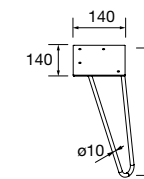

Examples of drawer organization

UNIQ 230 2 LEGS SET 230 / 330

Optional set of 2 legs for wall hung unit, 3 finishes available, height 230/330 mm.

	White	Black	Chrome	
	COD.	COD.	COD.	£
230	24716	24717	24718	54
330	24713	24714	24715	68