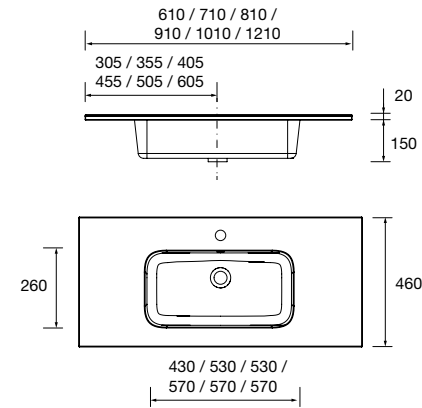

Basin CONSTANZA 610 White porcelain
without bottle trap or clicker waste
610 x 20 x 460 mm

26783 170 £

Basin CONSTANZA 710 White porcelain
without bottle trap or clicker waste
710 x 20 x 460 mm

26782 187 £