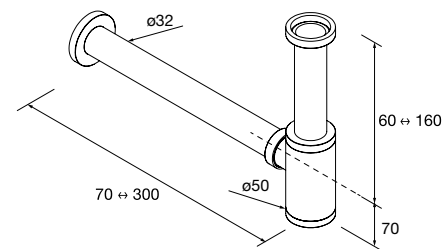

DRAIN PIPES

330