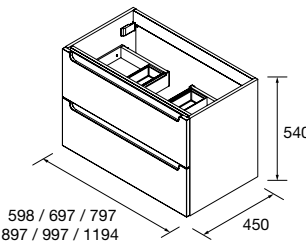

Natural	Africa oak	Bay pine	Walnut Maya	£
	COD.	COD.	COD.	COD.	
600	23930	91046	23929	102937	746
700	96456	96463	96470	102938	767
800	23934	91047	23933	102939	788
900	96480	96481	96482	102940	810
1000	23938	91048	23937	102941	830
1200	23942	91049	23941	102942	873