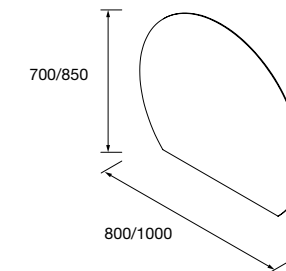

Mirror CHICAGO II 800
horizontal vertical with LED light, sensor and anti-fog (30 W- 5700°K.) IP 44
800 x 600 mm
87853 615 £

Mirror CHICAGO II 1000
horizontal vertical with LED light, sensor and anti-fog (30 W- 5700°K.) IP 44
1000 x 600 mm
87854 661 £

Mirror CHICAGO II 1200
horizontal vertical with LED light, sensor and anti-fog (40 W- 5700°K.) IP 44
1200 x 600 mm
87855 723 £

Mirror APOLO 800 Gold
horizontal with shelf with LED light (10 W- 5700°K) IP 44
800 x 700 x 110 mm
87856 531 £

Mirror APOLO 1000 Gold
horizontal with shelf with LED light (12 W- 5700°K.) IP 44
1000 x 700 x 110 mm
87857 607 £

☐ **Mirror APOLO 800 White**
horizontal with shelf with LED light (10 W- 5700°K.) IP 44
800 x 700 x 110 mm
87858 531 £

☐ **Mirror APOLO 1000 White**
horizontal with shelf with LED light (12 W- 5700°K.) IP 44
1000 x 700 x 110 mm
87859 607 £

Mirror SUNRISE 800
round with LED light (9,6 W/m - 5700°K.) IP 44
Ø 800 mm
86287 359 £

Mirror SUNRISE 1000
round with LED light (9,6 W/m - 5700°K.) IP 44
Ø 1000 mm
86289 403 £

☐ **Shelf SUNRISE 800 White**
800 x 80 x 126 mm
86288 158 £

☐ **Shelf SUNRISE 1000 White**
1000 x 80 x 126 mm
86290 205 £

☒ **Shelf SUNRISE 800 Matt black**
800 x 80 x 126 mm
91113 158 £

☒ **Shelf SUNRISE 1000 Matt black**
1000 x 80 x 126 mm
91114 205 £