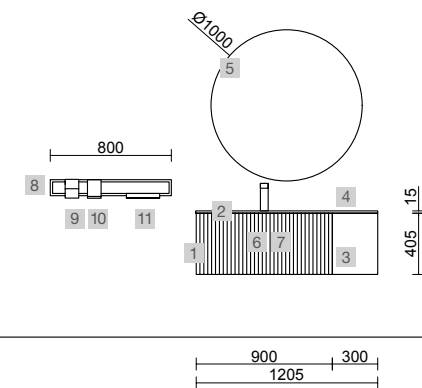

BIBA 1200/R BLACK VELVET

COD.	DESCRIPTION	£
COMPOSITION OF 1200		
1	103036 Wall hung vanity BIBA 900 Black velvet 1 metallic drawer with soft close and 1 interior drawer 897 x 405 x 450 mm	718
2	102264 Handle BAO Matt black	18
3	103155 Wall hung storage unit ALLIANCE 300 Black velvet left / right 1 door push opening system 300 x 405 x 450 mm	262
4	97066 Basin CONSTANZA 1200 storage unit on the right White porcelain without bottle trap or clicker waste, for vanity unit of 900 1210 x 20 x 460 mm	496
FULL SET PRICE		1494

OPTIONS		
COD.	DESCRIPTION	£
5	83964 Mirror MOON 1000 round with light (4,4 W/m - 4000%) IP44 Ø 1000 mm	485
6	102307 Reduced bottle trap CONEX White	76
7	102306 Clicker valve FLOW Matt black	76

AUXILIARY		
COD.	DESCRIPTION	£
8	97677 Metal front LLOYD Matt black 800 x 100 x 29 mm	192
9	97670 Basket LLOYD Matt black for Lloyd units and structures 90 x 124 x 100 mm	117
10	97667 Shelf LLOYD Matt black for Lloyd units and structures 90 x 124 x 100 mm	90
11	97666 Shelf LLOYD Matt black for Lloyd units and structures 220 x 32 x 112 mm	104