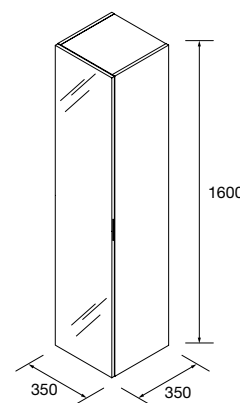

ALLIANCE TALL UNIT 1600 1 MIRROR DOOR

Reversible 1 mirror door tall unit, with handle and soft close system. Onix interior with 4 adjustable glass shelves. 110° opening hinges. Handle included.

	Natural	Africa oak	Bay pine	Walnut Maya	
	COD.	COD.	COD.	COD.	£
350	26864	91074	26865	102834	626

	Gloss white	White cotton	Black velvet	
	COD.	COD.	COD.	£
350	26861	96974	96975	621