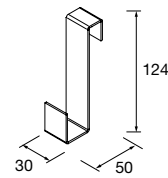

HOOK LLOYD

Sheet metal hook. 2 mm thick.

Matt white	Matt black	
COD.	COD.	£
97658	97665	53