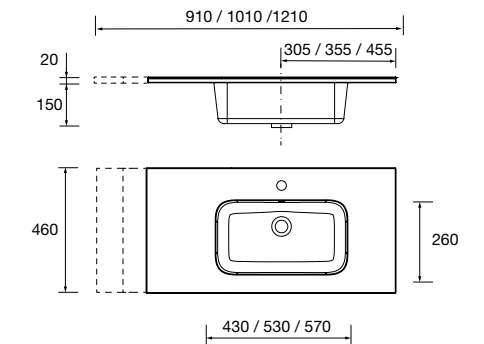

Basin CONSTANZA 900 storage unit on
the left White porcelain

without bottle trap or clicker waste, for
vanity unit of 1000
910 x 20 x 460 mm

97060 289 £

Basin CONSTANZA 1000 storage unit on
the left White porcelain

without bottle trap or clicker waste, for
vanity unit of 900
1010 x 20 x 460 mm

97062 358 £

Basin CONSTANZA 1200 storage unit on
the left White porcelain

without bottle trap or clicker waste, for
vanity unit of 900
1210 x 20 x 460 mm

97065 496 £