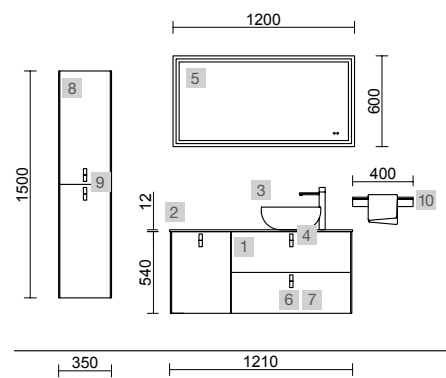

UNIIQ 1200/L NATA

COD.	DESCRIPTION	£
COMPOSITION OF 1200		
1 24671	Wall hung vanity UNIIQ 1200 Nata left 1 door and 2 drawers with soft close 1194 x 540 x 450 mm	868
2 24728	Worktop UNIIQ 1200 Matt white solid surface not mechanized 1205 x 12 x 460 mm	352
3 26536	Countertop basin BOL Matt white solid surface without bottle trap or clicker waste Ø 390 x 140 mm	330
4 24725	Handle UNIIQ Chrome Set of 3 units for vanity unit	29
FULL SET PRICE		1579

OPTIONS		
COD.	DESCRIPTION	£
5 87855	Mirror CHICAGO II 1200 horizontal vertical with LED light, sensor and anti-fog (40 W- 5700°K.) IP 44 1200 x 600 mm	723
6 103973	Bottle trap POSYX Chrome brass	62
7 102303	Open valve FLOW Chrome	71

AUXILIARY		
COD.	DESCRIPTION	£
8 24693	Wall hung tall unit UNIIQ Nata left / right 2 soft close doors 350 x 1500 x 350 mm	689
9 24721	Handle UNIIQ Chrome Set of 2 units for Vanity/tall unit	21
10 26126	Towel rail shelf 400 Matt white solid surface 400 x 60 x 120 mm	108

Moment

Renoir

mam

Uniq

COMPAKT

PRICE LIST ORIGINAL