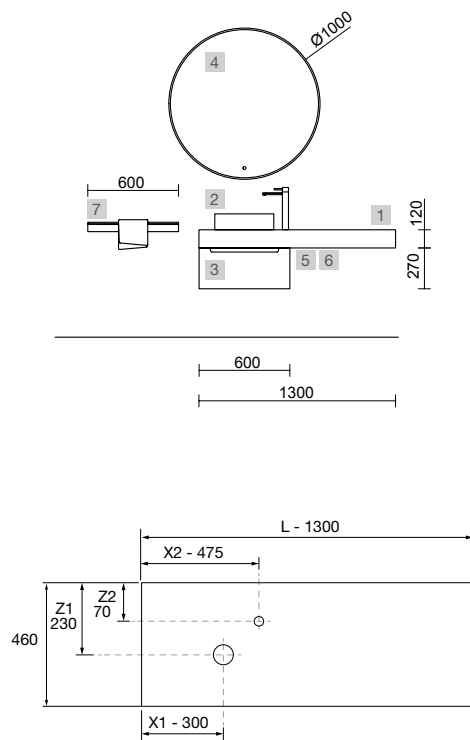

COMPAKT 1300 BALI

COD.	DESCRIPTION	£
COMPOSITION OF 1300		
1	91194 Worktop COMPAKT 46 Bali from 1201 to 1400 mm, for 1 wash bowl 1201 - 1400 x 460 x 120 mm	1153
2	91489 Countertop basin KANDY White porcelain without bottle trap or waste Ø 360 x 120 mm	278
3	96427 Wall hung storage unit MONTERREY 600 White cotton 1 metallic drawer with soft close 598 x 270 x 450 mm	518
FULL SET PRICE		1949
OPTIONS		
COD.	DESCRIPTION	£
4	97638 Mirror GLOBE 1000 Black round with LED light, sensor (20 W.- 5700°K) IP 44 Ø 1000 mm	592
5	103973 Bottle trap POSYX Chrome brass	62
6	102305 Open valve FLOW Matt black	71
AUXILIARY		
COD.	DESCRIPTION	£
7	26128 Towel rail shelf 600 Matt white solid surface 600 x 60 x 120 mm	191