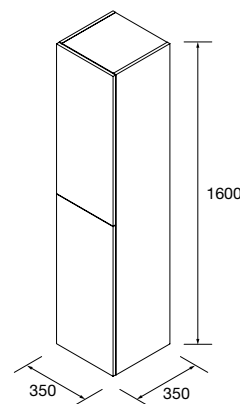

ALLIANCE TALL UNIT 1600 2 DOORS

Reversible 2 doors tall unit, with soft close system hinges. Onix interiors with 4 adjustable glass shelves. Handles are not included, pre-drilled doors to place handle. 3 finishes available.

	Natural	Africa oak	Bay pine	Walnut Maya	
	COD.	COD.	COD.	COD.	£
350	22831	91073	22830	102835	559

	Gloss white	White cotton	Black velvet	Matt anthracite	Macchiato	Blue fog	Night blue	Terracota	Green forest	
	COD.	COD.	COD.	COD.	COD.	COD.	COD.	COD.	COD.	£
350	22828	81729	91035	96744	81730	81731	81733	103609	96743	600