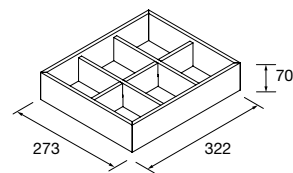

INTERIOR DRAWER ORGANISER, 6 COMPARTMENTS

	Black	£
	COD.	
332	104583	81