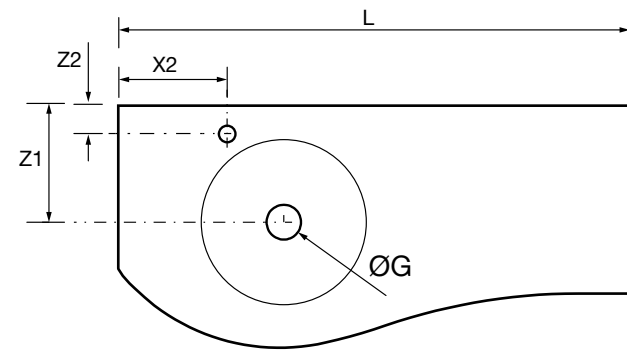

Required information to order a custom-made worktop

Optional tap and basin hole

TOP BASINS

ALTIRO
Matt white porcelain

COD.	£
24555	290

LOKUM
Matt black porcelain

COD.	£
87734	297

BOL
Matt white solid surface

COD.	£
26536	330

BICA
Matt white solid surface

COD.	£
97647	347

BICA
Solid surface Bicolour

COD.	£
97648	375

BICA
Blue fog solid surface

COD.	£
103312	413

BICA
Night blue solid surface

COD.	£
103313	413

BICA
Terracota solid surface

COD.	£
103314	413

BICA
Green forest solid surface

COD.	£
103315	413

BICA
Anthracite solid surface

COD.	£
103316	413

BICA
Macchiato solid surface

COD.	£
102271	413

See our guide to worktop drill holes

MAM WORKTOP RIGHT

Worktop for MAM vanity unit with machining option for basin and tap. Order form to be completed.

	Matt white solid surface		Black slate		White marble		Terrazo natura	
	COD.	£	COD.	£	COD.	£	COD.	£
900	83880	477	96745	519	97378	519	103287	519
1200	83882	523	96746	576	97379	576	103288	576
1500	91126	716	96747	773	97380	773	103289	773

MAM WORKTOP LEFT

Worktop for MAM vanity unit with machining option for basin and tap. Order form to be completed.

	Matt white solid surface		Black slate		White marble		Terrazo natura	
	COD.	£	COD.	£	COD.	£	COD.	£
900	83881	477	96748	519	97382	519	103290	519
1200	83883	523	96749	576	97387	576	103291	576
1500	91127	716	96750	773	97388	773	103292	773

MAM WORKTOP WITH TOWEL RAIL R.

Worktop for MAM vanity unit with towel rail with machining option for basin and tap. Order form to be completed.

	Matt white solid surface		Black slate		White marble		Terrazo natura	
	COD.	£	COD.	£	COD.	£	COD.	£
900	85967	491	96751	532	97389	532	103293	532
1200	85969	537	96752	589	97390	589	103294	589
1500	91128	730	96758	785	97391	785	103295	785

MAM WORKTOP WITH TOWEL RAIL L.

Worktop for MAM vanity unit with towel rail with machining option for basin and tap. Order form to be completed.

	Matt white solid surface		Black slate		White marble		Terrazo natura	
	COD.	£	COD.	£	COD.	£	COD.	£
900	85968	491	96760	532	97392	532	103296	532
1200	85970	537	96761	589	97393	589	103297	589
1500	91129	730	96762	785	97394	785	103298	785

OPTIONAL MACHINED FOR WASHBASIN, TAP AND TOWEL RAIL

Download order sheet