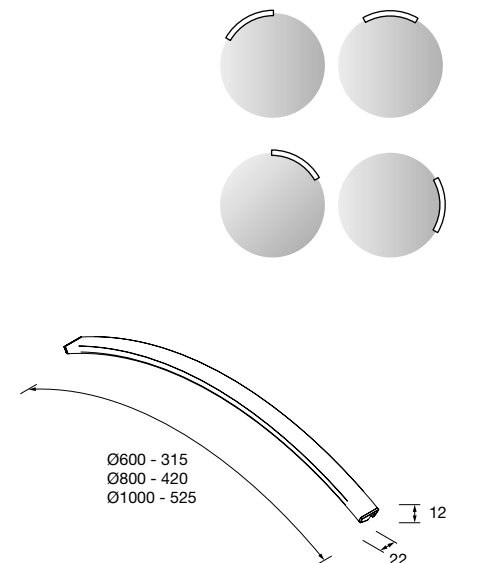

Light JUDI
(5 W - 5700°K)
97640 68 £