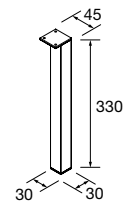

**LEGS FOR INTEGRAL
WASHBASINS HEIGHT 100 mm**

**LEGS FOR WASH BOWLS / VENETO
HEIGHT 20 mm**

Required legs for vanities of 3 drawers

SET OF 2 CHROME LEGS

Set of 2 chrome plated legs height 330
30 x 30 x 330 mm

Chrome	
COD.	£
23899	33