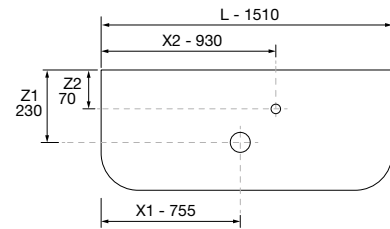

OPTIONS		
COD.	DESCRIPTION	£
6	97639 Mirror GLOBE 1000 Gold round with LED light, sensor (20 W- 5700°K.) IP 44 Ø 1000 mm	592
7	103973 Bottle trap POSYX Chrome brass	62
8	102303 Open valve FLOW Chrome	71

AUXILIARY		
COD.	DESCRIPTION	£
9	26126 Towel rail shelf 400 Matt white solid surface 400 x 60 x 120 mm	108