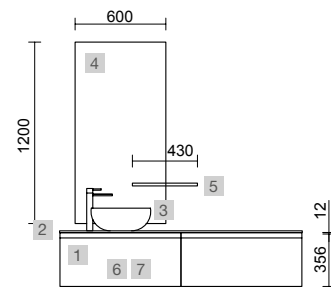

COD.	DESCRIPTION	£
COMPOSITION OF 1600		
1	91360 Wall hung vanity MOMENT 800 Real x 2 1 soft close drawer 797 x 356 x 452 mm	2382
2	103633 Worktop Matt white solid surface from 1411 to 1610 for vanity and storage unit, with or without faucet hole 1411 - 1610 x 12 x 460 mm	628
3	26536 Countertop basin BOL Matt white solid surface without bottle trap or clicker waste Ø 390 x 140 mm	330
FULL SET PRICE		3340