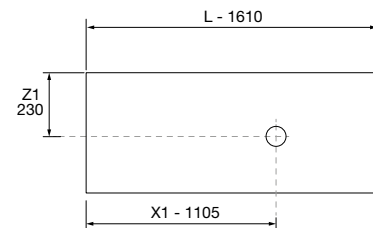

OPTIONS		
COD.	DESCRIPTION	£
6	97643 Mirror EMILE 500 x 2 horizontal vertical with LED light (20 W- 5700°K) IP 44 500 x 1300 mm	1012
7	103973 Bottle trap POSYX Chrome brass	62
8	102305 Open valve FLOW Matt black	71

AUXILIARY		
COD.	DESCRIPTION	£
9	96951 Cabinet ALLIANCE 300 Green forest x 2 left / right 1 door push opening system 300 x 800 x 162 mm	576