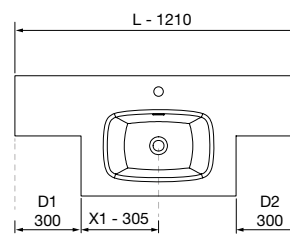

OPTIONS		
COD.	DESCRIPTION	£
4	16908 Mirror SENA 600 horizontal vertical mirror 5 mm 600 x 800 mm	122
5	97640 Light JUDI (5 W- 5700°K)	68
6	103973 Bottle trap POSYX Chrome brass	62
7	102304 Clicker valve FLOW Chrome	76

AUXILIARY		
COD.	DESCRIPTION	£
8	96930 Cabinet ALLIANCE 300 Natural left / right 1 door push opening system 300 x 400 x 162 mm	230