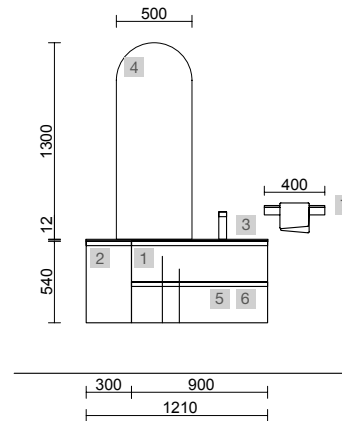

OPTIONS		
COD.	DESCRIPTION	£
4	97643 Mirror EMILE 500 horizontal vertical with LED light (20 W- 5700°K) IP 44 500 x 1300 mm	506
5	103973 Bottle trap POSYX Chrome brass	62
6	102304 Clicker valve FLOW Chrome	76

AUXILIARY		
COD.	DESCRIPTION	£
7	26126 Towel rail shelf 400 Matt white solid surface 400 x 60 x 120 mm	108