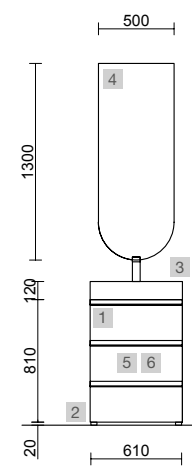

SPIRIT 600 WHITE COTTON

SPIRIT 600 TERRACOTA

COD.	DESCRIPTION	£	OPTIONS
COMPOSITION OF 600			
1	102748 Vanity SPIRIT 600 White cotton 3 metallic drawers with soft close 598 x 810 x 450 mm	774	5 20741 Mirror REFLEXO 1000 horizontal vertical LED light (4,4 W/m - 4000°K) IP 44 1000 x 600 mm
2	90986 Handle SPIRIT 600 Soft white x 3	66	6 23028 Double towel rail JAZZ White depth 45 y 50 385 x 125 x 68 mm
3	83819 Set of 4 legs Gloss chrome 100 mm	21	7 103973 Bottle trap POSYX Chrome brass
4	26783 Basin CONSTANZA 610 White porcelain without bottle trap or clicker waste 610 x 20 x 460 mm	170	8 102304 Clicker valve FLOW Chrome
FULL SET PRICE		1031	
AUXILIARY			
COD. DESCRIPTION £			
9	96974 Wall hung tall unit ALLIANCE White cotton left / right 1 mirror door with handle and soft close 350 x 1600 x 349 mm	621	