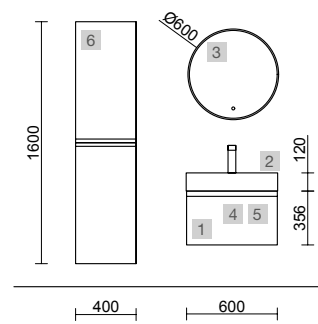

MOMENT 600 PURE

COD.	DESCRIPTION	£	OPTIONS
COMPOSITION OF 600			
1	91356 Wall hung vanity MOMENT 600 Pure 1 soft close drawer 598 x 356 x 452 mm	1038	3 97614 Mirror GLOBE 600 Black round with LED light, sensor (12 W- 5700°K.) IP 44 Ø 600 mm
2	23400 Basin VENETO 610 White porcelain 1 basin without bottle trap or clicker waste 610 x 120 x 460 mm	283	4 103973 Bottle trap POSYX Chrome brass
FULL SET PRICE		1321	5 102304 Clicker valve FLOW Chrome
AUXILIARY			
6	91429 Wall hung tall unit MOMENT 1600 Pure 2 left / right doors with soft close 400 x 1600 x 352 mm	2069	