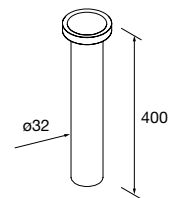

DRAIN PIPES

330