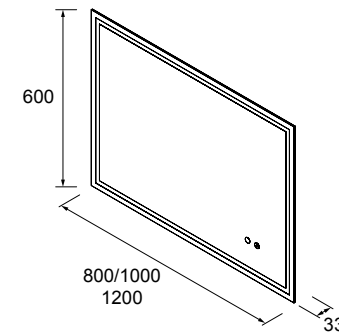

Mirror CHICAGO II 800
horizontal vertical with LED light, sensor and anti-fog (30 W- 5700°K.) IP 44
800 x 600 mm
87853 615 £

Mirror CHICAGO II 1000
horizontal vertical with LED light, sensor and anti-fog (30 W- 5700°K.) IP 44
1000 x 600 mm
87854 661 £

Mirror CHICAGO II 1200
horizontal vertical with LED light, sensor and anti-fog (40 W- 5700°K.) IP 44
1200 x 600 mm
87855 723 £