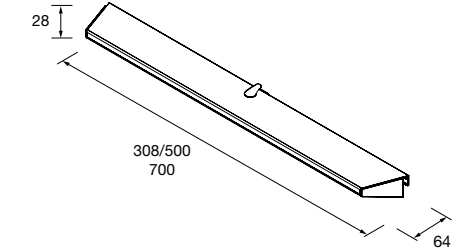

Piece to join it to
the mirror or to the
furniture unit

Magnetic mirror with metal plate
400 x 140 mm to attach it to the
back side of the mirror