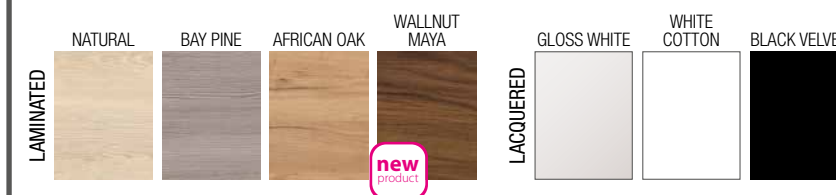

M modular E-05 5

M modular E-05 5

FINISHES

FINISHES