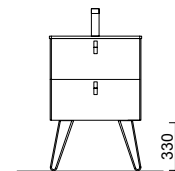

LEGS FOR COUNTERTOP BASINS HEIGHT 230 MM

LEGS FOR INSET WASHBASINS HEIGHT 330 MM

Complement vanities of 2 drawers with our selection of legs

INTERIOR DRAWER ORGANISER, 1 COMPARTMENT

Black	
COD.	£
322 104592	51