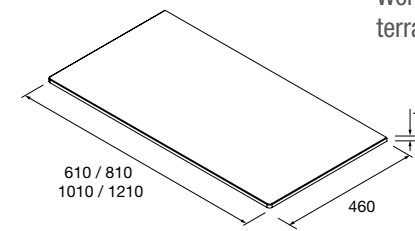

Matt white solid surface		Black slate		White marble		Terrazo natura	
	COD.	£	COD.	£	COD.	£	COD.	£
600	97495	269	97501	338	97507	338	102266	338
800	97497	297	97503	366	97509	366	102267	366
1000	97499	324	97505	407	97511	407	102268	407
1200	97500	352	97506	435	97512	435	102270	435

NOTE: More options of worktops and mechanised worktops on page 298