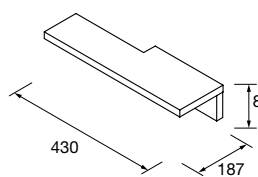

MIRROR SHELF (RIGHT)

Shelf to be combined with mirror. Supplied in kit format.

	Pure	Real	Intense	
	COD.	COD.	COD.	£
	91468	91470	91472	174