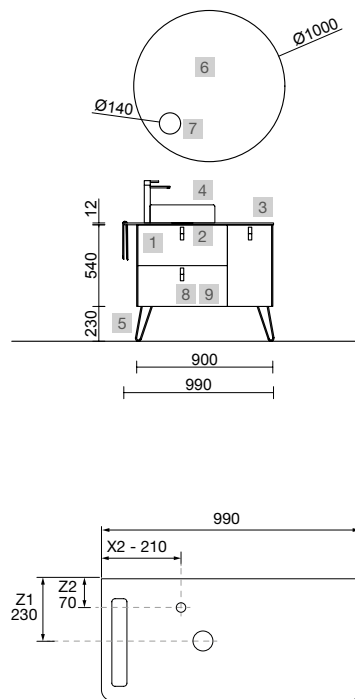

UNIIQ 900/R MATT BLACK

COD.	DESCRIPTION	£
COMPOSITION OF 900		
1	24611 Wall hung vanity UNIIQ 900 Matt black right 1 door and 2 drawers with soft close 897 x 540 x 450 mm	703
2	24723 Handle UNIIQ White Set of 3 units for vanity unit	29
3	97375 Worktop UNIIQ 990 storage unit on the right White marble for countertop basin with optional tap, optional towel rail 990 x 12 x 460 mm	435
4	91489 Countertop basin KANDY White porcelain without bottle trap or waste Ø 360 x 120 mm	278
5	24716 Set of 2 legs UNIIQ White 230 mm	54
FULL SET PRICE		1499
OPTIONS		
COD.	DESCRIPTION	£
6	83964 Mirror MOON 1000 round with light (4,4 W/m - 4000°K.) IP44 Ø 1000 mm	485
7	26777 Mirror BEAUTY Magnifying, mobile Ø140 mm	99
8	103973 Bottle trap POSYX Chrome brass	62
9	102303 Open valve FLOW Chrome	71

Moment

Renoir

mam

Uniq

COMPAKT

PRICE LIST ORIGINAL