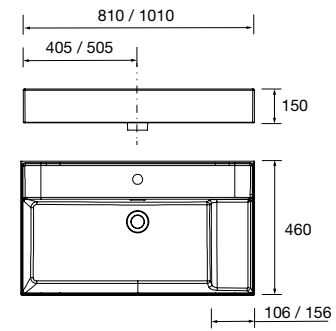

Basin VENETO 810 w/lower side shelf
White porcelain
1 basin without bottle trap or clicker waste
810 x 120 x 460 mm
87727 297 £

Basin VENETO 1010 w/lower side shelf
White porcelain
1 basin without bottle trap or clicker waste
1010 x 120 x 460 mm
87728 344 £