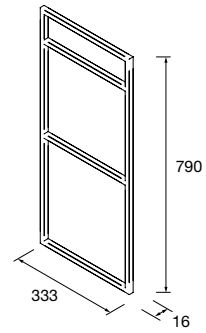

TALL LLOYD STRUCTURE

16 mm square tubular metal structure. Can be combined with vanity unit and Kompakt. Couplings not included, 2 couplings are required for installation.

	Matt white	Matt black	
	COD.	COD.	£
333	97717	97720	255