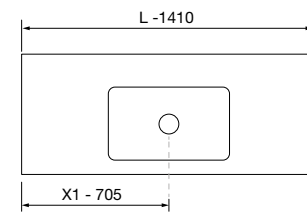

OPTIONS		
COD.	DESCRIPTION	£
4	97601 Mirror ORLEANS 1400 horizontal with LED light, sensor (30+36 W-5700°K.) IP 44 1400 x 700 mm	689
5	103973 Bottle trap POSYX Chrome brass	62
6	102306 Clicker valve FLOW Matt black	76