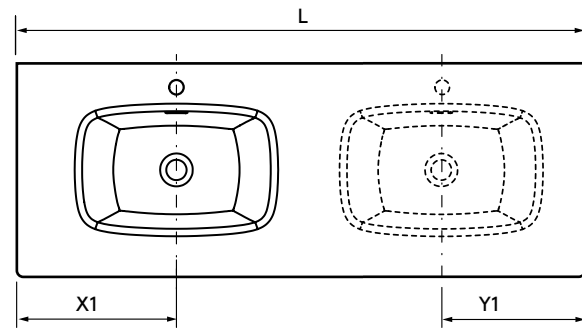

Required information to place an order