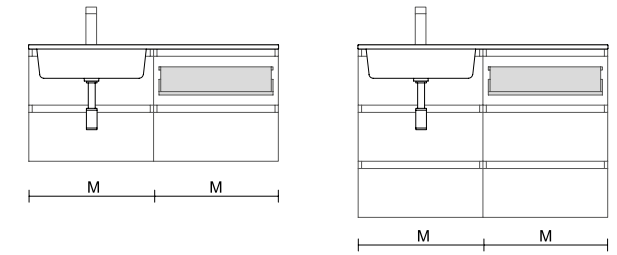

Optional top drawer for compositions of 2 units with offset washbasin

MOMENT 800 OPEN SHELF

Reversible open cabinet. Can be combined with Moment cabinets and mirrors. Supplied in kit format.

	Pure	Real	Intense	
	COD.	COD.	COD.	£
800	91475	91476	91477	336

ORGANISER TRAY

Stackable spacer tray for birch wood drawer.

	Birch	
	COD.	£
322	91485	75

SPACER CUBE

Stackable spacer for birch wood drawer.

	Birch	
	COD.	£
160	91486	49