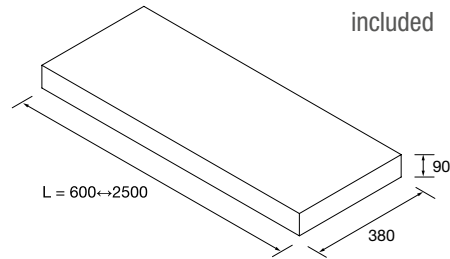

NOTE: Can be combined with *Modular* series

COMPAKT SHELVES DEPTH 380 MM

Shelves 380 mm deep and 80 x 340 mm adjustable brackets and fixing elements included

Following boxes need to be specified in the order