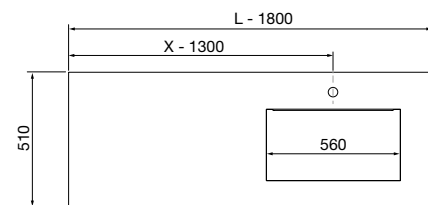

COMPAKT 1800 CONCRETE

COD.	DESCRIPTION	£
COMPOSITION OF 1800		
1	83410 Worktop COMPAKT 51 Concrete from 1601 to 1800 mm, with 1 large integrated sink 1601 - 1800 x 510 x 120 mm	1723
FULL SET PRICE		1723
OPTIONS		
COD.	DESCRIPTION	£
2	83964 Mirror MOON 1000 round with light (4,4 W/m - 4000°K.) IP44 Ø 1000 mm	485
3	103975 Bottle trap SMART Chrome brass	90
4	102303 Open valve FLOW Chrome	71
AUXILIARY		
COD.	DESCRIPTION	£
5	97428 Bespoken top White cotton from 1801 to 2000 for vanity and storage unit, with or without tap hole 1801 - 2000 x 16 x 460 mm	393
6	96398 Wall hung storage unit SPIRIT 1000 White cotton x 2 1 metallic drawer with soft close 997 x 270 x 450 mm	1022
7	90973 Handle SPIRIT 1000 Gloss anodized x 2	74