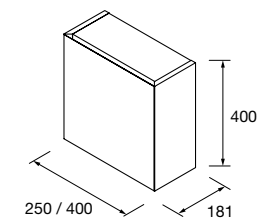

CABINET MOMENT 400 1 DOOR

Reversible cabinet 1 door, with wide opening hinges with soft close. Interior made of natural wood. With 1 adjustable glass shelf.

	Pure COD.	Real COD.	Intense COD.	£
250	91461	91463	91464	628
400	91458	91459	91460	672

Original

Moment *

Renoir

mam

Uniq

COMPACT

PRICE LIST ORIGINAL