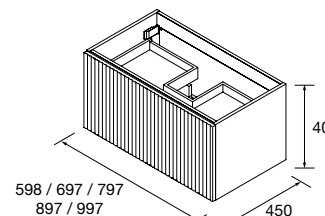

Natural	Africa oak	Bay pine	Walnut Maya	£
	COD.	COD.	COD.	COD.	
600	103018	103028	103023	103013	600
700	103019	103029	103024	103014	628
800	103020	103030	103025	103015	656
900	103021	103031	103026	103016	690
1000	103022	103032	103027	103017	725