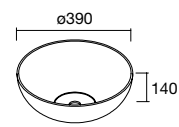

Optional tap and basin hole

TOP BASINS

ALTIRO
Matt white porcelain

COD.	£
24555	290