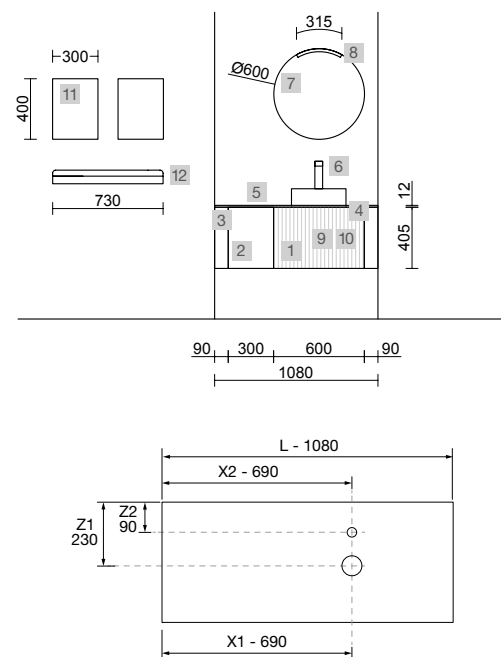

BIBA 1080 TERRACOTA

COD.	DESCRIPTION	£
COMPOSITION OF 1080		
1	103058 Wall hung vanity BIBA 600 Terracota 1 metallic drawer with soft close and 1 interior drawer 598 x 405 x 450 mm	628
2	103161 Wall hung storage unit ALLIANCE 300 Terracota left / right 1 door push opening system 300 x 405 x 450 mm	262
3	102812 Wood strip ALLIANCE 405 Terracota x 2 100 x 16 x 405 mm	58
4	102301 Handle LINA 600 Brushed black	29
5	103720 Worktop Terrazo natura from 1011 to 1210 for vanity and storage unit, with or without tap hole 1011 - 1210 x 12 x 460 mm	545
6	103314 Countertop basin BICA Terracota solid surface without bottle trap or clicker waste Ø 390 x 105 mm	413
FULL SET PRICE		1935

OPTIONS		
COD.	DESCRIPTION	£
7	91130 Mirror OASIS 600 round Ø 600 mm	109
8	103349 Light CIRCUS 315 (10,8 W - 4000%) IP 44 315 mm	206
9	103973 Bottle trap POSYX Chrome brass	62
10	102305 Open valve FLOW Matt black	71

AUXILIARY		
COD.	DESCRIPTION	£
11	103607 Cabinet ALLIANCE 300 Terracota x 2 left / right 1 door push opening system 300 x 400 x 162 mm	516
12	24734 Shelf Matt white solid surface 601 - 800 mm	246