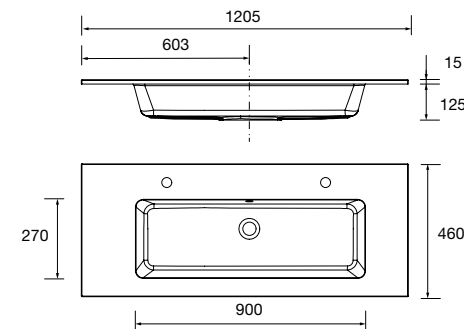

Basin VILNA 1205 Matt mineralsolid 1 sink, 2 taps without bottle trap or clicker waste 1205 x 460 x 15 mm
97046 613 £