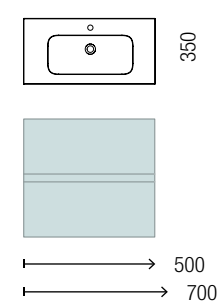

FUSSION LINE D-35