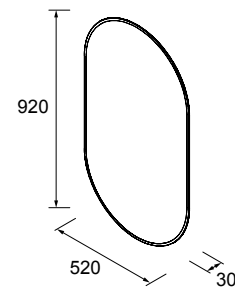

- Mirror DOPPIO**
round double with light (20 W-
4000°K.) IP44
1150 x 800 mm
103355 545 £

- Mirror OLIMPIA 920**
vertical with LED light (20 W- 5700°K.)
IP44
920 x 520 x 30 mm
103354 378 £
- Mirror OLIMPIA 920 White cotton**
vertical with LED light (20 W- 5700°K.)
IP44
920 x 520 x 30 mm
87862 455 £
- Mirror OLIMPIA 920 Black velvet**
vertical with LED light (20 W- 5700°K.)
IP44
920 x 520 x 30 mm
91121 455 £