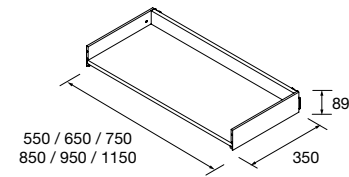

METALLIC DRAWER WITHOUT PIPE CUTOUT

Metallic drawer full extension without pipe cutout, onix interior with soft close.

	onix	
	COD.	£
600	103306	177
800	103308	205
1000	103310	232