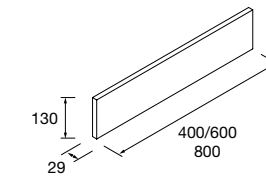

LLOYD FRONT

Wooden front can be combined with Lloyd accessories. Thickness 16 mm.

	Natural	Africa oak	Bay pine	Walnut Maya	
	COD.	COD.	COD.	COD.	£
400	97680	97684	97700	102821	54
600	97681	97689	97702	102822	68
800	97682	97690	97703	102823	82