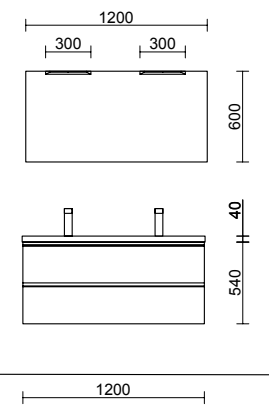

Eco options

1018£

Eco plus

1376£

Wall hung vanity Bay pine • Handle black • Worktop Black Velvet •
Washbasin Bica bicolour • Mirror Oasis • Light Pandora black

1599£

1610£

1002£

1439£

REDUCED DEPTH