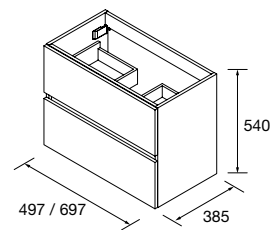

FUSION LINE 2 DRAWERS WALL-HUNG VANITY UNIT DEPTH 400 MM

Wall-hung vanity unit with 2 wooden drawers in Onix finish, with soft-close.

	Natural	Africa oak	Bay pine	£
	COD.	COD.	COD.	
500	96680	96681	96682	393
700	96695	96696	96697	414

	Gloss white	White cotton	Black velvet	£
	COD.	COD.	COD.	
500	96677	96678	96679	407
700	96688	96689	96694	428