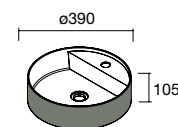

BICA
Green forest solid surface

COD.	£
103315	413