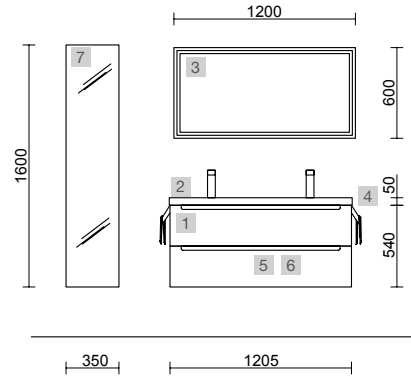

COD.	DESCRIPTION	£
COMPOSITION OF 1200		
1	23942 Wall hung vanity MONTERREY 1200 Natural 2 metallic drawers with soft close 1197 x 540 x 450 mm	873
2	26938 Basin TOSCANA 1200 White mineral load 1 sink, 2 taps without bottle trap or clicker waste 1205 x 50 x 460 mm	503
FULL SET PRICE		1376

OPTIONS		
COD.	DESCRIPTION	£
3	92652 Mirror ROMA 1200 horizontal vertical with white frame, LED light (10,8W/m - 5500°K.) IP 44 1200 x 600 mm	584
4	23027 Single towel rail JAZZ White x 2 depth 35, 40, 45 y 50 235 x 125 x 68 mm	112
5	103973 Bottle trap POSYX Chrome brass	62
6	102304 Clicker valve FLOW Chrome	76

AUXILIARY		
COD.	DESCRIPTION	£
7	26864 Wall hung tall unit ALLIANCE Natural left / right 1 mirror door with handle and soft close 350 x 1600 x 349 mm	626