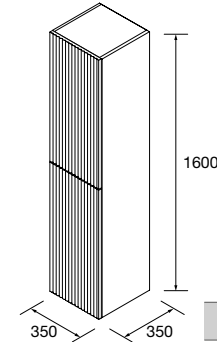

Natural	Africa oak	Bay pine	Walnut Maya	£
	COD.	COD.	COD.	COD.	
350	102994	102996	102995	102252	587