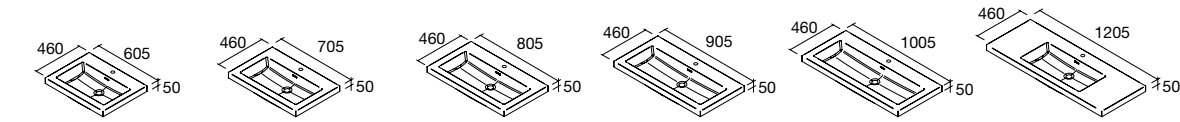

Toscana (Mineral load)

605/C		705/C		805/C		905/C		1005/C		1205/C	
COD.	£	COD.	£	COD.	£	COD.	£	COD.	£	COD.	£
20748	317	20749	332	20750	350	20751	365	20752	393	23396	478