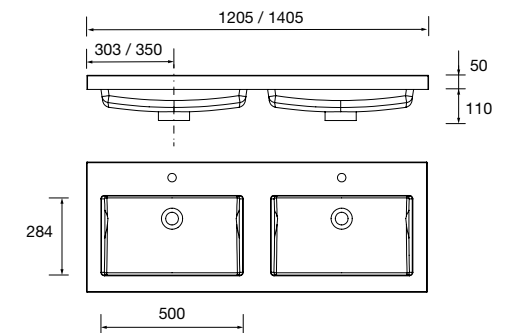

Basin TOSCANA 1205 double White
mineral load
without bottle trap or clicker waste
1205 x 50 x 460 mm

20753 545 £

Basin TOSCANA 1400 double White
mineral load
without bottle trap or clicker waste
1405 x 50 x 460 mm

27144 607 £