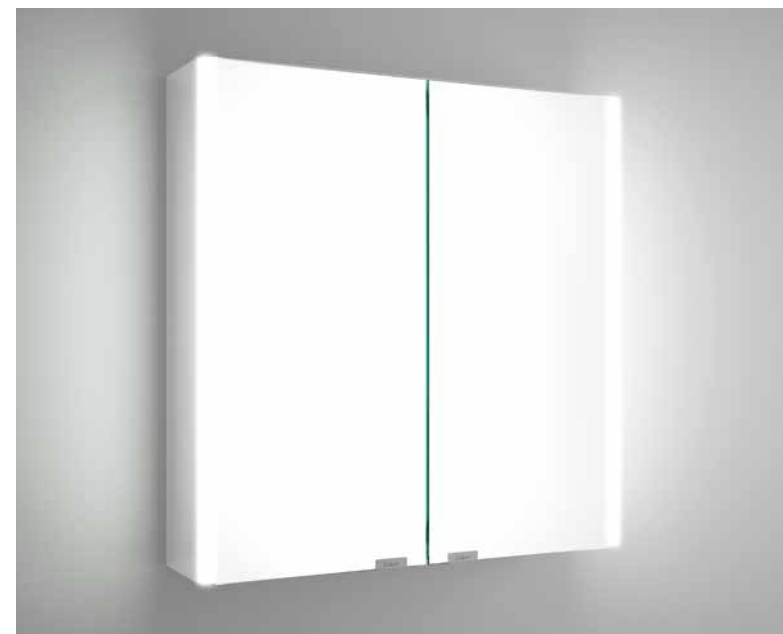

Cabinet ALLIANCE 600
2 soft close double mirror doors with switch and socket
598 x 650 x 150 mm
23409 661 £

Cabinet ALLIANCE 700
2 soft close double mirror doors with switch and socket
698 x 650 x 150 mm
24591 687 £

Cabinet ALLIANCE 800
2 soft close double mirror doors with switch and socket
798 x 650 x 150 mm
23410 712 £

Cabinet ALLIANCE 900
3 soft close double mirror doors with switch and socket
898 x 650 x 150 mm
24592 819 £

Cabinet ALLIANCE 1000
3 soft close double mirror doors with switch and socket
998 x 650 x 150 mm
23665 889 £

Cabinet ALLIANCE 1200
3 soft close double mirror doors with switch and socket
1190 x 650 x 150 mm
24593 1028 £

Cabinet ALLIANCE 600
2 soft close double mirror doors with switch and socket and LED side light, IP44 (21,5W)
630 x 650 x 150 mm
83153 802 £

Cabinet ALLIANCE 700
2 soft close double mirror doors with switch and socket and LED side light, IP44 (21,5W)
730 x 650 x 150 mm
83154 884 £