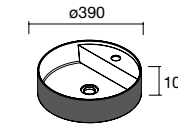

BICA
Solid surface Bicolour

COD.	£
97648	375