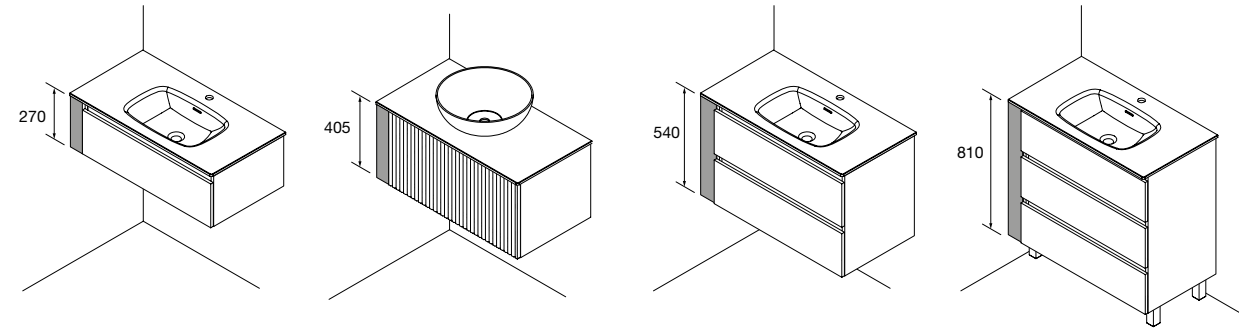

Recommended distance for worktops and washbasins close to the wall