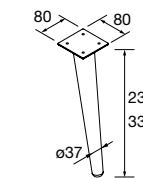

DANNA 230 / 330 2 LEGS SET

Optional set of 2 legs for wall hung unit, 3 finishes available, height 230/330 mm.

	White	Black	Pine	
	COD.	COD.	COD.	£
230	84141	84142	84143	35
330	84138	84139	84140	41