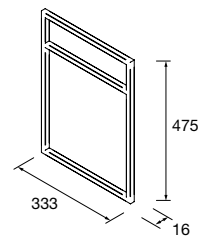

SHORT LLOYD STRUCTURE

16 mm square tubular metal structure. Can be combined with vanity unit and Kompakt. Couplings not included, 2 couplings are required for installation.

	Matt white	Matt black	
	COD.	COD.	£
333	97718	97721	228