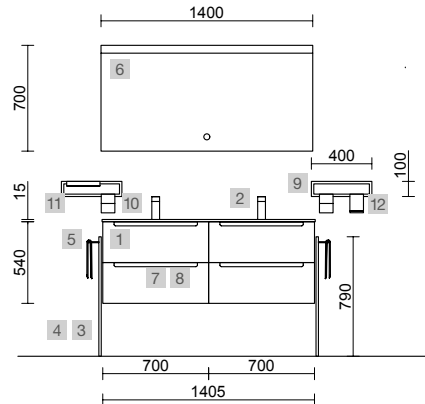

COD.	DESCRIPTION	£	AUXILIARY	COD.	DESCRIPTION	£	
COMPOSITION OF 1400							
1	96476	Wall hung vanity MONTERREY 700 Night blue x 2 2 metallic drawers with soft close 697 x 540 x 450 mm	1646	9	97671	Metal front LLOYD Matt white x 2 400 x 100 x 29 mm	328
2	97053	Basin VILNA 1405 double Matt mineralsolid without bottle trap or clicker waste 1405 x 460 x 15 mm	689	10	97663	Basket LLOYD Matt white x 2 for Lloyd units and structures 90 x 124 x 100 mm	234
3	97717	Metal structure TALL LLOYD Matt white x 2 for Kompakt units and structures 333 x 16 x 790 mm	510	11	97659	Shelf LLOYD Matt white for Lloyd units and structures 220 x 32 x 112 mm	104
4	97708	Coupling LLOYD Matt white x 4 for vanity unit 297 x 15 x 30 mm	248	12	97660	Shelf LLOYD Matt white for Lloyd units and structures 90 x 124 x 100 mm	90
5	97657	Towel rail LLOYD Matt white x 2 for Lloyd units and structures 340 x 95 x 32 mm	234				
FULL SET PRICE		3327					

OPTIONS			
COD.	DESCRIPTION	£	
6	97601	Mirror ORLEANS 1400 horizontal with LED light, sensor (30+36 W-5700°K) IP 44 1400 x 700 mm	689
7	103973	Bottle trap POSYX Chrome brass x 2	124
8	102304	Clicker valve FLOW Chrome x 2	152