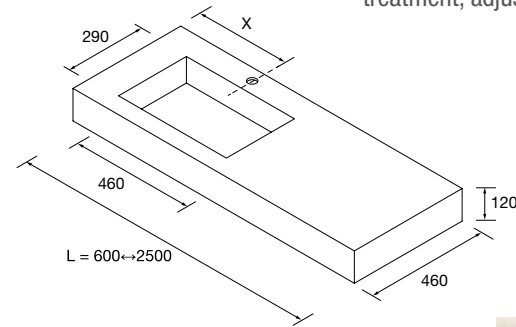

High tap right / left

Bol / Altiro / Seduction / Kandy / Lokum / Bulkan

Centred tap

Bica / Talea

COMPAKT

Original

COMPAKT WORKTOP WITH INTEGRATED SINK (460) DEPTH 460 MM

Bespoke worktop with integrated sink and ABS tank 460 x 290 mm with antibacterial treatment, adjustable brackets and fixing brackets included 150 x 415 mm.