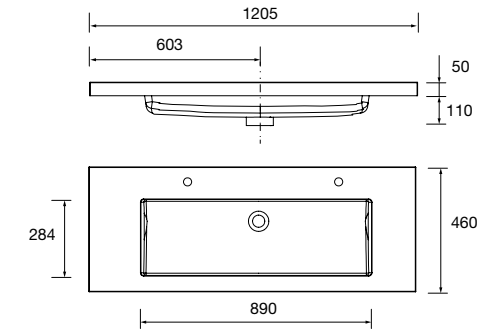

Basin TOSCANA 1005 White mineral load
without bottle trap or clicker waste
1005 x 50 x 460 mm

20752 393 £

Basin TOSCANA 1200 White mineral load
1 sink, 2 taps without bottle trap or
clicker waste
1205 x 50 x 460 mm