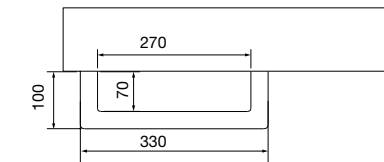

COMPAKT TOWEL RAIL

COMPAKT steel towel rail in epoxy painted or chromed. Composed of 2 pieces, it is served disassembled, it attaches to the COMPAKT fixing bracket with screws.

	Matt white	Matt black	Chrome	£
	COD.	COD.	COD.	
330	26194	26195	26193	148