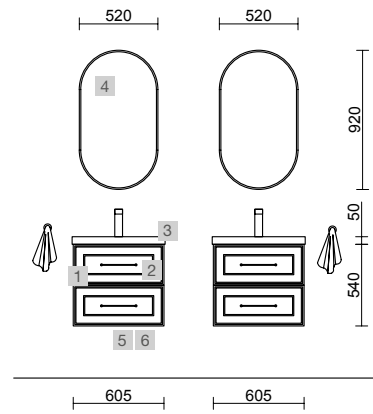

RENOIR 600 BLACK VELVET

COD.	DESCRIPTION	£
COMPOSITION OF TWO VANITIES 600		
1	91300 Wall hung vanity RENOIR 600 Black velvet x 2 2 metallic drawers with soft close 598 x 540 x 450 mm	1600
2	91332 Handle STYLE 192 Gold x 4	128
3	20748 Basin TOSCANA 605 White mineral load x 2 without bottle trap or clicker waste 605 x 50 x 460 mm	634
FULL SET PRICE		2362

OPTIONS		
COD.	DESCRIPTION	£
4	91121 Mirror OLIMPIA 920 Black velvet x 2 vertical with LED light (20 W- 5700K) IP44 920 x 520 x 30 mm	910
5	103973 Bottle trap POSYX Chrome brass x 2	124
6	102304 Clicker valve FLOW Chrome x 2	152