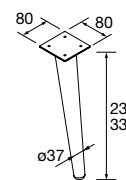

DANNA 230 / 330 2 LEGS SET

Optional set of 2 legs for wall hung unit, 3 finishes available, height 230/330 mm.

	White	Black	Pine	£
	COD.	COD.	COD.	
230	84141	84142	84143	35
330	84138	84139	84140	41