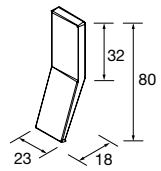

SET OF 2 UNIQ HANDLES

Set of 2 handles for Uniq vanity and tall unit in different finishes. Not included with vanity or column unit.

White	Black	Chrome	
COD.	COD.	COD.	£
24719	24720	24721	21