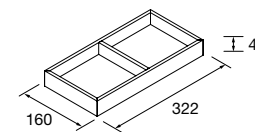

INTERIOR DRAWER ORGANISER, 2 COMPARTMENTS

Black		
	COD.	£
322	104593	75

Modular and stackable organisers

Examples of drawer organization

800

900