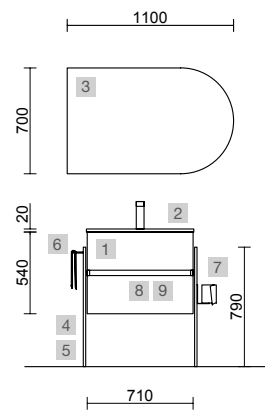

FUSSION 40 700 BLACK VELVET

COD.	DESCRIPTION	£	OPTIONS	COD.	DESCRIPTION	£
COMPOSITION OF 700						
1	96694 Wall hung vanity FUSSION LINE 700 DEPTH 40 Black velvet 2 soft close drawers 697 x 540 x 385 mm	428	3	97644 Mirror EMILE 700 horizontal vertical with LED light (20 W- 5700°K) IP 44 700 x 1100 mm	561	
2	97070 Basin Depth 40 IBERIA 710 White porcelain without bottle trap or clicker waste 710 x 20 x 395 mm	198	4	97720 Metal structure TALL LLOYD Matt black x 2 for Kompakt units and structures 333 x 16 x 790 mm	510	
FULL SET PRICE		626	5	97710 Coupling LLOYD Matt black x 4 for Lloyd unit 297 x 15 x 30 mm	248	
			6	97664 Towel rail LLOYD Matt black for Lloyd units and structures 340 x 95 x 32 mm	117	
			7	97669 Supplementary roll holder LLOYD Matt black for Lloyd units and structures 30 x 124 x 75 mm	58	
			8	103973 Bottle trap POSYX Chrome brass	62	
			9	102306 Clicker valve FLOW Matt black	76	

FUSSION 40 500 AFRICA OAK

COD.	DESCRIPTION	£
COMPOSITION OF 500		
1	96681 Wall hung vanity FUSSION LINE 500 DEPTH 40 Africa oak 2 soft close drawers 497 x 540 x 385 mm	393
2	21564 Basin Depth 40 IBERIA 510 White porcelain without bottle trap or clicker waste 510 x 20 x 395 mm	173
FULL SET PRICE		566
OPTIONS		
COD.	DESCRIPTION	£
3	103358 Mirror MITO CURVE 600 round with LED light (7 W- 4000°K.) IP 44 Ø 600 mm	544
4	97720 Metal structure TALL LLOYD Matt black x 2 for Kompakt units and structures 333 x 16 x 790 mm	510
5	97710 Coupling LLOYD Matt black x 4 for vanity unit 297 x 15 x 30 mm	248
6	103973 Bottle trap POSYX Chrome brass	62
7	102306 Clicker valve FLOW Matt black	76