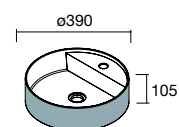

BICA
Blue fog solid surface

COD.	£
103312	413