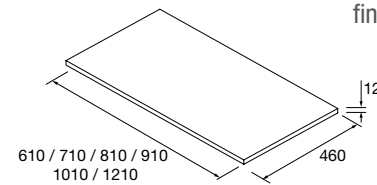

Matt white solid surface		Black slate		White marble		Terrazo natura	
	COD.	£	COD.	£	COD.	£	COD.	£
600	97495	269	97501	338	97507	338	102266	338
700	97496	283	97502	352	97508	352	103299	352
800	97497	297	97503	366	97509	366	102267	366
900	97498	311	97504	380	97510	380	103300	380
1000	97499	324	97505	407	97511	407	102268	407
1200	97500	352	97506	435	97512	435	102270	435

NOTE: more options for bespoke and machined worktops on page 298