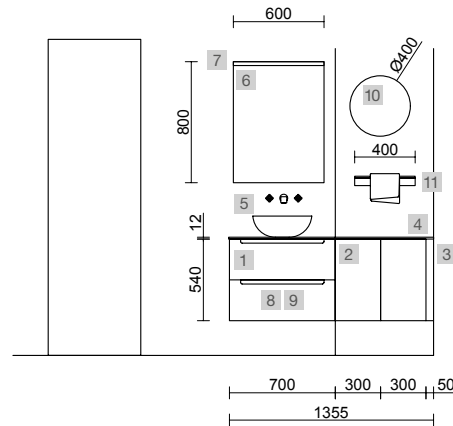

COD.	DESCRIPTION	£
COMPOSITION OF 1350		
1	96472 Wall hung vanity MONTERREY 700 White cotton 2 metallic drawers with soft close 697 x 540 x 450 mm	823
2	97003 Wall hung storage unit ALLIANCE 300 White cotton x 2 left/right, 1 door, push opening system, reduced depth 300 x 540 x 250 mm	472
3	96810 Wood strip ALLIANCE 540 White cotton 100 x 16 x 540 mm	36
4	103302 Worktop Terrazo natura Two different depths, from 1201 to 1500 , with or without tap hole 1201 - 1500 x 12 x 460 mm	744
5	26536 Countertop basin BOL Matt white solid surface without bottle trap or clicker waste Ø 390 x 140 mm	330
FULL SET PRICE		2405