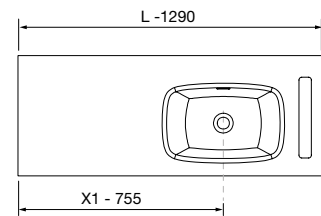

COD.	DESCRIPTION	£
COMPOSITION OF 1200		
1 96453	Wall hung storage unit MONTERREY 1200 Matt anthracite 1 metallic drawer with soft close 1197 x 270 x 450 mm	642
2 103420	Complete drawer METALLIC onix upper drawer for vanity unit of 1200 mm with pipe cotout deep 45 1150 x 90 x 350 mm	260
3 97576	Bespoken basin Matt white solid surface from 1201 to 1500 with 1 sink (56cm), without bottle trap or clicker waste, with or without tap hole 1201 - 1500 x 12 x 460 mm	979
FULL SET PRICE		1881

OPTIONS		
COD.	DESCRIPTION	£
4 103355	Mirror DOPPIO round double with light (20 W- 4000°K.) IP44 1150 x 800 mm	545
5 103974	Bottle trap SMART Matt black	90
6 102306	Clicker valve FLOW Matt black	76

AUXILIARY		
COD.	DESCRIPTION	£
7 96744	Wall hung tall unit ALLIANCE Matt anthracite left / right 2 doors push opening system 350 x 1600 x 349 mm	600