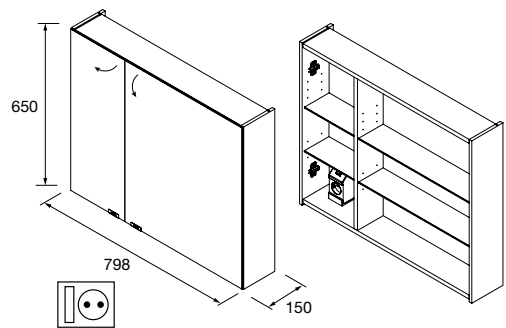

Cabinet ALLIANCE 600
2 soft close double mirror doors with switch and socket
598 x 650 x 150 mm
23409 661 £

Cabinet ALLIANCE 700
2 soft close double mirror doors with switch and socket
698 x 650 x 150 mm
24591 687 £

Cabinet ALLIANCE 800
2 soft close double mirror doors with switch and socket
798 x 650 x 150 mm
23410 712 £

Cabinet ALLIANCE 900
3 soft close double mirror doors with switch and socket
898 x 650 x 150 mm
24592 819 £

Cabinet ALLIANCE 1000
3 soft close double mirror doors with switch and socket
998 x 650 x 150 mm
23665 889 £

Cabinet ALLIANCE 1200
3 soft close double mirror doors with switch and socket
1190 x 650 x 150 mm
24593 1028 £

Cabinet ALLIANCE 600
2 soft close double mirror doors with switch and socket and LED side light, IP44 (21,5W)
630 x 650 x 150 mm
83153 802 £

Cabinet ALLIANCE 700
2 soft close double mirror doors with switch and socket and LED side light, IP44 (21,5W)
730 x 650 x 150 mm
83154 884 £