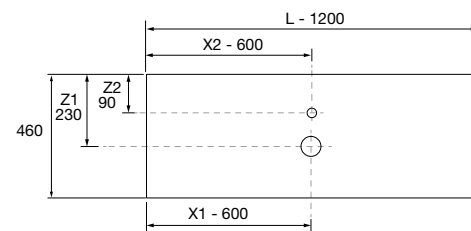

COMPAKT 1200 AFRICA OAK

COD.	DESCRIPTION	£
COMPOSITION OF 1200		
1	26060 Worktop COMPAKT 51 Africa oak from 1001 to 1200 mm, for 1 countertop basin 1001 - 1200 x 510 x 120 mm	1002
2	103315 Countertop basin BICA Green forest solid surface without bottle trap or clicker waste Ø 390 x 105 mm	413
FULL SET PRICE		1415

OPTIONS		
COD.	DESCRIPTION	£
3	103359 Mirror MITO CURVE 800 round with LED light (7 W- 4000°K.) IP 44 Ø 800 mm	599
4	26195 Towel rail COMPAKT Matt black 330 x 100 mm	148
5	25954 Shelf COMPAKT 42 Africa oak from 801 to 1000 mm 801 - 1000 x 420 x 90 mm	807
6	103974 Bottle trap SMART Matt black	90
7	102305 Open valve FLOW Matt black	71

AUXILIARY		
COD.	DESCRIPTION	£
8	103356 Mirror OASIS 400 round Ø 400 mm	95
9	97684 Wooden front LLOYD Africa oak 400 x 130 x 29 mm	54
10	97668 Hair dryer/straighteners holder LLOYD Matt black for Lloyd units and structures 140 x 32 x 106 mm	68
11	97666 Shelf LLOYD Matt black for Lloyd units and structures 220 x 32 x 112 mm	104