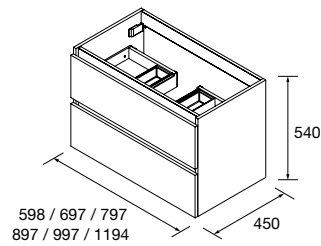

WALL-HUNG SPIRIT UNIT 2 DRAWERS

Wall hung unit with 2 full extension metallic drawers, Onix interior with soft close. Handle not included, 3 available finishes. Drawer organizer included, with 2 removable trays.

	Natural	Africa oak	Bay pine	Walnut Maya	£
	COD.	COD.	COD.	COD.	
600	26815	91586	22800	102854	561
700	90938	90949	90939	102853	577
800	22804	91587	22803	102852	592
900	90945	90950	90946	102851	607
1000	22807	91588	22806	102850	622
1200	23893	91589	23892	102849	637