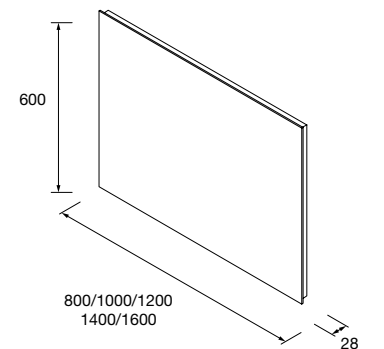

- **Mirror REFLEXO 800**
  horizontal vertical LED light (4,4 W/m - 4000°K) IP 44
  800 x 600 mm
  20740 442 £
- **Mirror REFLEXO 1000**
  horizontal vertical LED light (4,4 W/m - 4000°K) IP 44
  1000 x 600 mm
  20741 472 £
- **Mirror REFLEXO 1200**
  horizontal vertical LED light (4,4 W/m - 4000°K) IP 44
  1200 x 600 mm
  20742 506 £
- **Mirror REFLEXO 1400**
  horizontal vertical LED light (4,4 W/m - 4000°K) IP 44
  1400 x 600 mm
  91115 569 £
- **Mirror REFLEXO 1600**
  horizontal vertical LED light (4,4 W/m - 4000°K) IP 44
  1600 x 600 mm
  91116 657 £