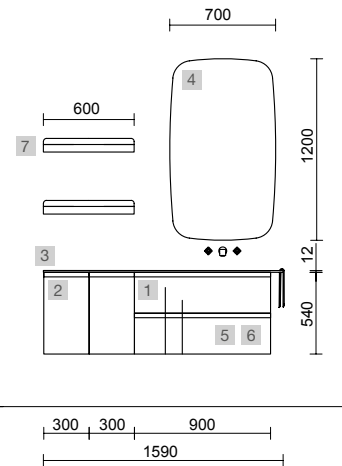

COD.	DESCRIPTION	£
COMPOSITION OF 1500		
1	96738 Wall hung vanity MAM 900 Matt anthracite left, 2 metallic drawers with soft close 897 x 540 x 505 mm	1371
2	96742 Wall hung storage unit MAM 300 Matt anthracite x 2 left 1 soft close door 300 x 540 x 404 mm	670
3	97400 Basin MAM 1590 left with towel rail Matt white solid surface with towel rail, without bottle trap or clicker waste 1590 x 12 x 510 mm	951
FULL SET PRICE		2992

OPTIONS		
COD.	DESCRIPTION	£
4	97642 Mirror LOUIS 700 horizontal vertical with LED light (30 W- 5700°K) IP 44 700 x 1200 mm	589
5	103973 Bottle trap POSYX Chrome brass	62
6	102304 Clicker valve FLOW Chrome	76

AUXILIARY		
COD.	DESCRIPTION	£
7	82335 Shelf 600 Matt white solid surface x 2 600 x 88 x 120 mm	438