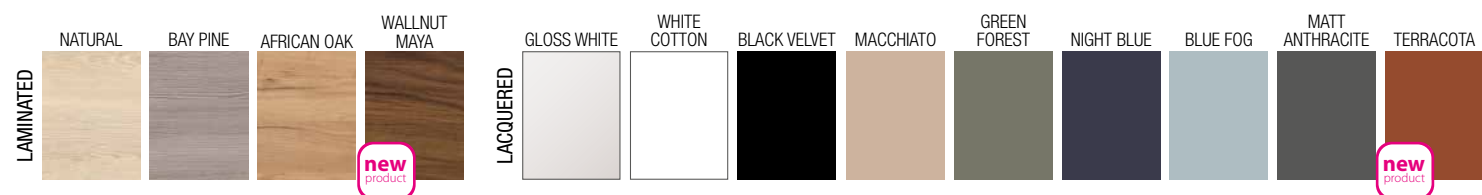

M modular E-05 5

M modular E-05 5

FINISHES

FINISHES