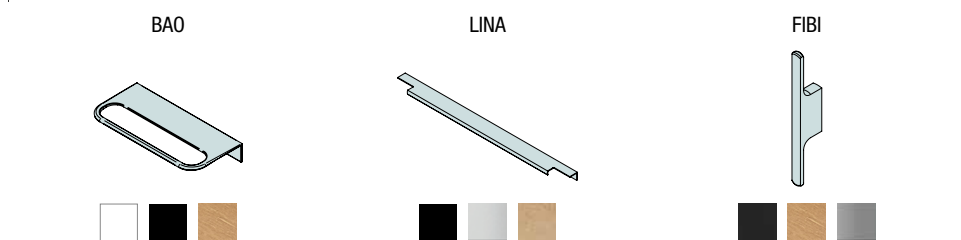

BIBA HANDLE

Fronts with 3D design and linear machining result an elegant and modern bathroom furniture, which is complemented by a wide range of finishes in wood design and monocolours.

Interiors that adapt to your needs, choose the solution with 1 large capacity storage drawer or 2 drawers with internal drawer to organise small objects. Both options with Grass V8 metal drawer.