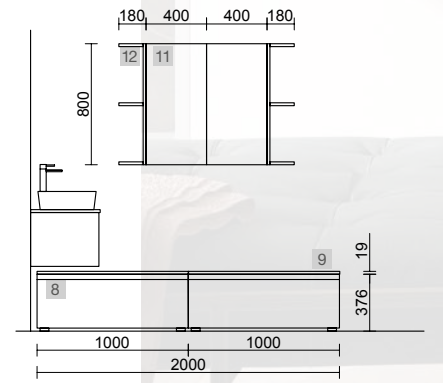

MOMENT 2000 INTENSE

COD.	DESCRIPTION	£
COMPOSITION OF 2000		
1	91367 Wall hung vanity MOMENT 1000 Intense x 2 1 soft close drawer 997 x 356 x 452 mm	2688
2	91426 Worktop Intense from 1801 to 2000 for vanity and storage unit, with or without tap hole 1801 - 2000 x 19 x 460 mm	833
3	24553 Countertop basin VARMEGA White porcelain without bottle trap or waste 500 x 385 x 140 mm	230
FULL SET PRICE		3751
OPTIONS		
COD.	DESCRIPTION	£
4	83964 Mirror MOON 1000 round with light (4,4 W/m - 4000%K) IP44 Ø 1000 mm	485
5	91467 Towel rail shelf MOMENT 430 Intense with towel rail 430 x 125 x 125 mm	291
6	103973 Bottle trap POSYX Chrome brass	62
7	102303 Open valve FLOW Chrome	71
AUXILIARY		
COD.	DESCRIPTION	£
8	91367 Wall hung vanity MOMENT 1000 Intense x 2 1 soft close drawer 997 x 356 x 452 mm	2688
9	91426 Worktop Intense from 1801 to 2000 for vanity and storage unit, with or without tap hole 1801 - 2000 x 19 x 460 mm	833
10	91451 Wall hung tall unit MOMENT 1600 Intense 2 left / right doors with soft close 400 x 1600 x 352 mm	2069
11	91457 Cabinet MOMENT 400 Intense x 2 1 left / right door with soft close 400 x 800 x 181 mm	1752
12	91477 Shelf MOMENT 800 Intense x 2 180 x 800 x 180 mm	672

Moment

Renoir

mam

Uniq

COMPACT

PRICE LIST ORIGINAL