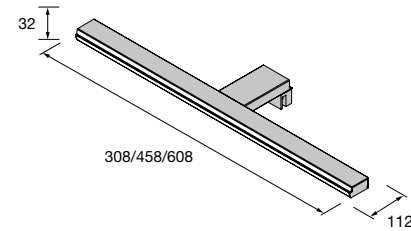

Light PANDORA 308
black LED light (8 W - 5700°K) IP 44
multihook fastening
308 x 112 x 32 mm
97177 99 £

Light PANDORA 458
black LED light (1x10 W - 5700°K) IP
44 multihook fastening
458 x 112 x 32 mm
97178 132 £

Light PANDORA 608
black LED light (1x12 W - 5700°K) IP
44 multihook fastening
608 x 112 x 32 mm
97179 161 £

Light PANDORA 208
gloss chrome LED light (5 W - 5700°K)
IP 44 multihook fastening
208 x 112 x 32 mm
24548 78 £

Light PANDORA 308
gloss chrome LED light (8 W - 5700°K)
IP 44 multihook fastening
308 x 112 x 32 mm
21735 99 £

Light PANDORA 458
gloss chrome LED light (1x10 W -
5700°K) IP 44 multihook fastening
458 x 112 x 32 mm
23534 132 £

Light PANDORA 608
gloss chrome LED light (1 x 11 W -
5700°K) IP 44 multihook fastening
608 x 112 x 32 mm
23535 161 £