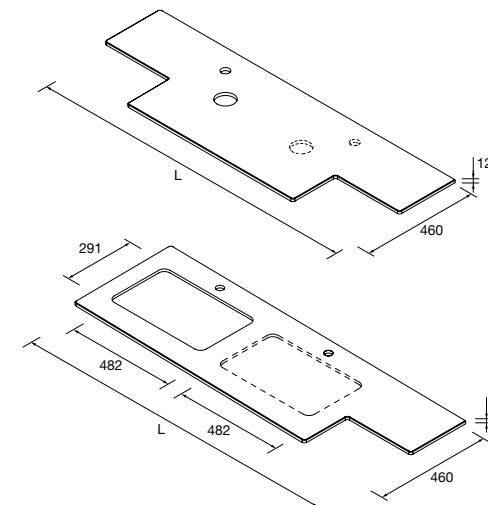

Matt white solid surface		Black slate	
	COD.	£	COD.	£
900 - 1200	87978	462	91249	545
1201 - 1500	87979	628	91250	744
1501 - 1800	87980	725	91251	841
1801 - 2000	87981	821	91252	937
2001 - 2400	87982	1042	91253	1158

	White marble		Terrazzo natura	
	COD.	£	COD.	£
900 - 1200	97518	545	103301	545
1201 - 1500	97519	744	103302	744
1501 - 1800	97520	841	103303	841
1801 - 2000	97521	937	103304	937

Download order sheet

Download order sheet