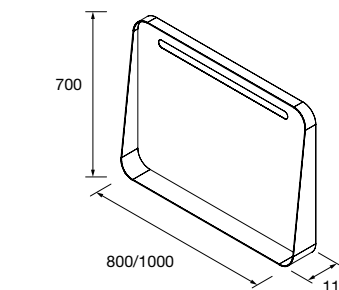

Mirror APOLO 800 Gold
horizontal with shelf with LED light (10 W- 5700°K) IP 44
800 x 700 x 110 mm
87856 531 £

Mirror APOLO 1000 Gold
horizontal with shelf with LED light (12 W- 5700°K.) IP 44
1000 x 700 x 110 mm
87857 607 £

☐ **Mirror APOLO 800 White**
horizontal with shelf with LED light (10 W- 5700°K.) IP 44
800 x 700 x 110 mm
87858 531 £

☐ **Mirror APOLO 1000 White**
horizontal with shelf with LED light (12 W- 5700°K.) IP 44
1000 x 700 x 110 mm
87859 607 £

Mirror SUNRISE 800
round with LED light (9,6 W/m - 5700°K.) IP 44
Ø 800 mm
86287 359 £

Mirror SUNRISE 1000
round with LED light (9,6 W/m - 5700°K.) IP 44
Ø 1000 mm
86289 403 £