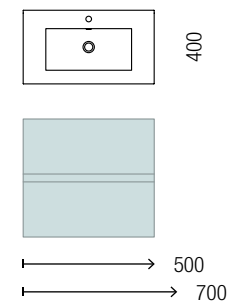

FUSSION LINE D-40