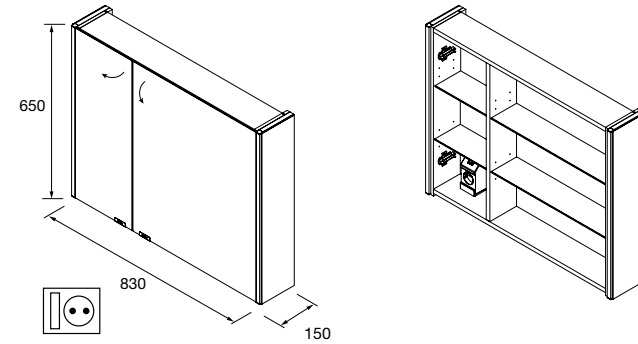

Cabinet ALLIANCE 900
3 soft close double mirror doors with switch and socket and LED side light, IP44 (21,5W)
930 x 650 x 150 mm
83164 1043 £