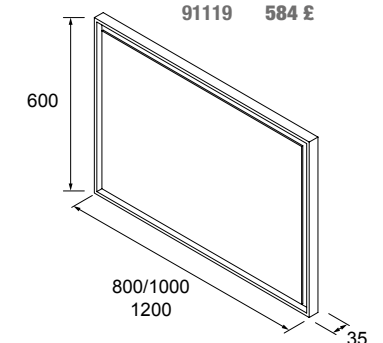

- **Mirror ROMA 800**
  horizontal vertical with white frame, LED light (10,8W/m - 5500°K.) IP44
  600 x 800 mm
  92650 490 £
- **Mirror ROMA 1000**
  horizontal vertical with white frame, LED light (10,8W/m - 5500°K.) IP 44
  1000 x 600 mm
  92651 551 £
- **Mirror ROMA 1200**
  horizontal vertical with white frame, LED light (10,8W/m - 5500°K.) IP 44
  1200 x 600 mm
  92652 584 £
- **Mirror ROMA 800**
  horizontal vertical with black frame, LED light (10,8W/m - 5500°K.) IP44
  600 x 800 mm
  91117 490 £
- **Mirror ROMA 1000**
  horizontal vertical with black frame, LED light (10,8W/m - 5500°K.) IP 44
  1000 x 600 mm
  91118 551 £
- **Mirror ROMA 1200**
  horizontal vertical with black frame, LED light (10,8W/m - 5500°K.) IP 44
  1200 x 600 mm
  91119 584 £