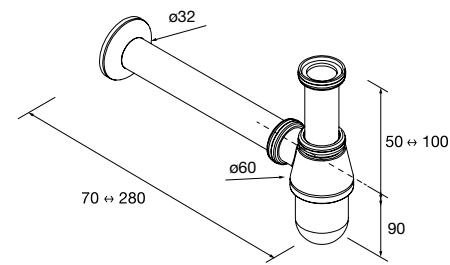

DRAIN PIPES

330