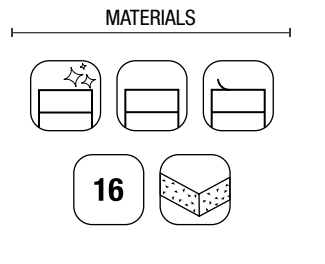

M modular E-05 5

M modular E-05 5

DETAILS

FINISHES

FINISHES