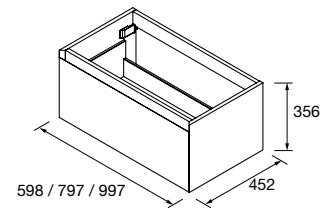

Price list Original

Index

01	Moment collection	120
02	Renoir collection	128
03	Mam collection	134
04	Uniiq collection	140
05	Compakt collection	149

Moment

WALL HUNG UNIT MOMENT 1 DRAWER

Wall hung vanity with 1 wooden soft close drawer with full extension, 40 kg capacity. Needs reduced bottle trap for integrated basins. Adjustable ABS legs (20mm) included.