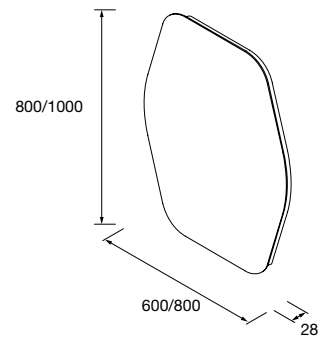

- **Mirror OLIMPIA 920**
  vertical with LED light (20 W- 5700°K.)
  IP44
  920 x 520 x 30 mm
  103354 378 £
- ☐ **Mirror OLIMPIA 920 White cotton**
  vertical with LED light (20 W- 5700°K.)
  IP44
  920 x 520 x 30 mm
  87862 455 £
- ☒ **Mirror OLIMPIA 920 Black velvet**
  vertical with LED light (20 W- 5700°K.)
  IP44
  920 x 520 x 30 mm
  91121 455 £

- **Mirror LOUIS 600**
  horizontal vertical with LED light (30 W- 5700°K) IP 44
  600 x 900 mm
  97641 466 £
- **Mirror LOUIS 700**
  horizontal vertical with LED light (30 W- 5700°K) IP 44
  700 x 1200 mm
  97642 589 £

- **Mirror ORGANIC 600**
  horizontal vertical with LED light (4,4 W/m - 4000°K.) IP44
  600 x 800 mm
  26775 516 £
- **Mirror ORGANIC 800**
  horizontal vertical with LED light (4,4 W/m - 4000°K.) IP44
  800 x 1000 mm
  26776 561 £

- **Mirror EMILE 500**
  horizontal vertical with LED light (20 W- 5700°K) IP 44
  500 x 1300 mm
  97643 506 £
- **Mirror EMILE 700**
  horizontal vertical with LED light (20 W- 5700°K) IP 44
  700 x 1100 mm
  97644 561 £