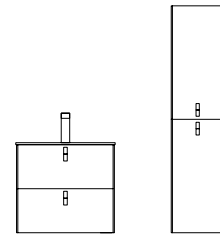

SET OF 2 UNIQ HANDLES

Set of 2 handles for Uniq vanity and tall unit in different finishes. Not included with vanity or column unit.

White	Black	Chrome	
COD.	COD.	COD.	£
24719	24720	24721	21

SIDE TOWEL RACK FOR VANITY UNITS

Single towel rail JAZZ

White	Black	Gloss anodized	
COD.	COD.	COD.	£
23027	27042	23024	56

SET OF 3 UNIQ HANDLES

Set of 3 handles for Uniq vanity unit with different finishes, not included with the wall hung vanity unit.

White	Black	Chrome	
COD.	COD.	COD.	£
24723	24724	24725	29

LEGS FOR COUNTERTOP BASINS HEIGHT 230 MM

LEGS FOR INSET WASHBASINS HEIGHT 330 MM

Complement vanities of 2 drawers with our selection of legs

INTERIOR DRAWER ORGANISER, 1 COMPARTMENT

Black	
COD.	£
322 104592	51

INTERIOR DRAWER ORGANISER, 6 COMPARTMENTS

Black	
COD.	£
332 104583	81

INTERIOR DRAWER ORGANISER, 2 COMPARTMENTS

Black	
COD.	£
322 104593	75

Modular and stackable organisers

Examples of drawer organization

UNIQ 230 2 LEGS SET 230 / 330

Optional set of 2 legs for wall hung unit, 3 finishes available, height 230/330 mm.

	White	Black	Chrome	
	COD.	COD.	COD.	£
230	24716	24717	24718	54
330	24713	24714	24715	68

KLIM 230 / 330 2 LEGS SET

Optional set of 2 aluminium legs for wall hung unit, 3 finishes available, height 230/330 mm.

	White	Black	Anodized	
	COD.	COD.	COD.	£
230	84135	84136	84137	32
330	84131	84132	84134	40

DEVA 230 / 330 2 LEGS SET

Optional set of 2 legs for wall hung unit, 3 finishes available, height 230/330 mm.

	White	Black	Chrome	
	COD.	COD.	COD.	£
230	84128	84129	84130	70
330	84125	84126	84127	76

DANNA 230 / 330 2 LEGS SET

Optional set of 2 legs for wall hung unit, 3 finishes available, height 230/330 mm.

	White	Black	Pine	
	COD.	COD.	COD.	£
230	84141	84142	84143	35
330	84138	84139	84140	41