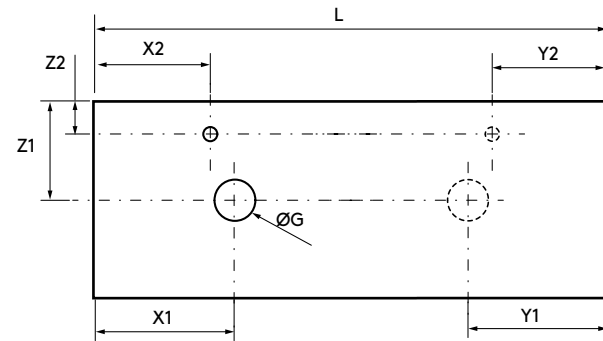

Required information to place an order