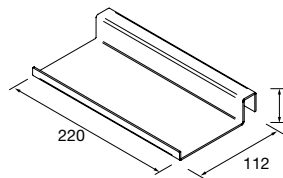

LLOYD TOWEL RAIL

Sheet metal towel rail. 2 mm thick.

Matt white	Matt black	
COD.	COD.	£
97657	97664	117

HOOK LLOYD

Sheet metal hook. 2 mm thick.

Matt white	Matt black	
COD.	COD.	£
97658	97665	53

LLOYD SHELF