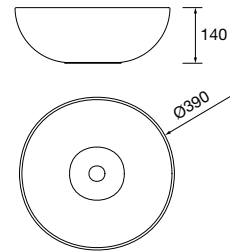

Consult our guide to worktops drill holes