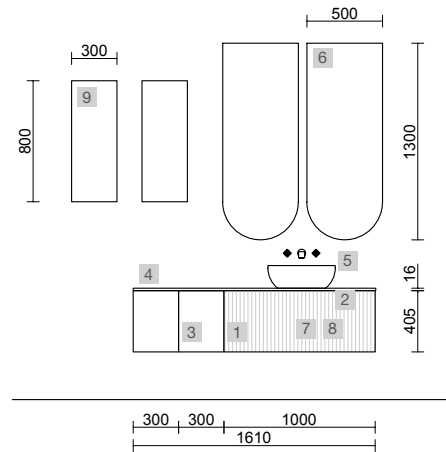

COD.	DESCRIPTION	£
COMPOSITION OF 1600		
1	103027 Wall hung vanity BIBA 1000 Bay pine 1 metallic drawer with soft close and 1 interior drawer 997 x 405 x 450 mm	725
2	103960 Handle LINA 1000 Gold	37
3	103163 Wall hung storage unit ALLIANCE 300 Bay pine x 2 left / right 1 door push opening system 300 x 405 x 450 mm	470
4	23155 Bespoke top Bay pine from 1401 to 1800 for vanity and storage unit, with or without tap hole 1401 - 1800 x 16 x 460 mm	317
5	102283 Countertop basin CARLA 45 Hunter porcelain without bottle trap or clicker waste 455 x 325 x 135 mm	371
FULL SET PRICE		1920