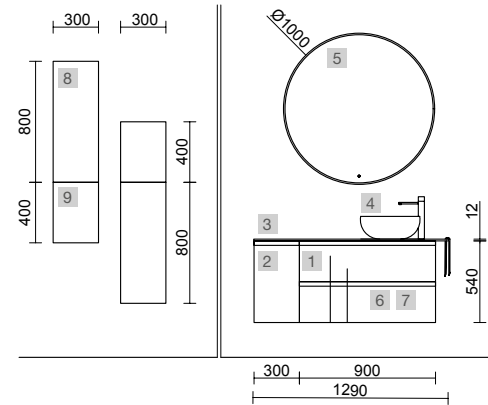

COD.	DESCRIPTION	£
COMPOSITION OF 1200		
1	83865 Wall hung vanity MAM 900 White cotton left, 2 metallic drawers with soft close 897 x 540 x 505 mm	1371
2	83875 Wall hung storage unit MAM 300 White cotton left 1 soft close door 300 x 540 x 404 mm	335
3	96761 Worktop MAM 1290 left with towel rail Black slate for countertop basin 1290 x 12 x 510 mm	589
4	91491 Countertop basin BULKAN Solid surface black without bottle trap or clicker waste Ø 390 x 140 mm	357
FULL SET PRICE		2652

OPTIONS		
COD.	DESCRIPTION	£
5	97638 Mirror GLOBE 1000 Black round with LED light, sensor (20 W - 5700°K) IP 44 Ø 1000 mm	592
6	103973 Bottle trap POSYX Chrome brass	62
7	102303 Open valve FLOW Chrome	71