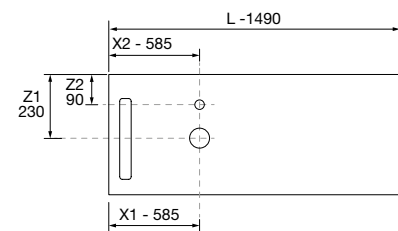

OPTIONS		
COD.	DESCRIPTION	£
5	97644 Mirror EMILE 700 horizontal vertical with LED light (20 W- 5700°K) IP 44 700 x 1100 mm	561
6	103973 Bottle trap POSYX Chrome brass	62
7	102303 Open valve FLOW Chrome	71