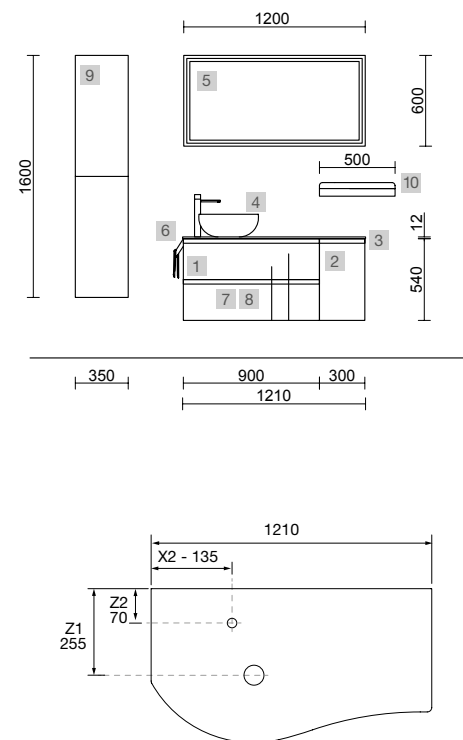

MAM 1200/R BLACK VELVET

COD.	DESCRIPTION	£
COMPOSITION OF 1200		
1	91032 Wall hung vanity MAM 900 Black velvet right, 2 metallic drawers with soft close 897 x 540 x 505 mm	1371
2	91034 Wall hung storage unit MAM 300 Black velvet right 1 soft close door 300 x 540 x 404 mm	335
3	83882 Worktop MAM 1200 right Matt white solid surface for countertop basin 1210 x 12 x 510 mm	523
4	26536 Countertop basin BOL Matt white solid surface without bottle trap or clicker waste Ø 390 x 140 mm	330
FULL SET PRICE		2559
OPTIONS		
COD.	DESCRIPTION	£
5	91119 Mirror ROMA 1200 horizontal vertical with black frame, LED light (10,8W/m - 5500°K.) IP 44 1200 x 600 mm	584
6	27042 Single towel rail JAZZ Black depth 35, 40, 45 y 50 235 x 125 x 68 mm	56
7	103973 Bottle trap POSYX Chrome brass	62
8	102303 Open valve FLOW Chrome	71
AUXILIARY		
COD.	DESCRIPTION	£
9	91035 Wall hung tall unit ALLIANCE Black velvet left / right 2 doors push opening system 350 x 1600 x 349 mm	600
10	82334 Shelf 500 Matt white solid surface 500 x 88 x 120 mm	177