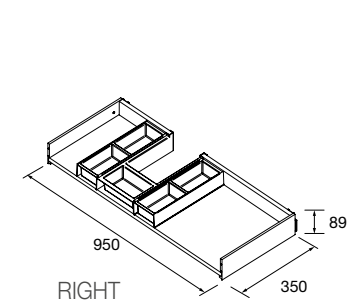

METALLIC DRAWER WITH PIPE CUTOUT

Metallic drawer full extension with pipe cutout, Onix interior

	onix	
	COD.	£
1000	103417	232