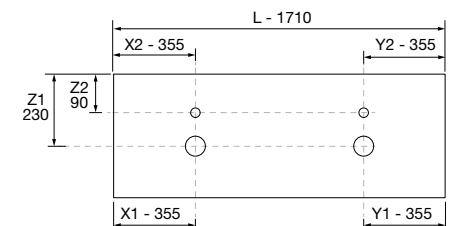

SPIRIT 1700 AFRICA OAK

COD.	DESCRIPTION	£	AUXILIARY	COD.	DESCRIPTION	£	
COMPOSITION OF 1700							
1	90949	Wall hung vanity SPIRIT 700 Africa oak x 2 2 metallic drawers with soft close 697 x 540 x 450 mm	1154	10	97674	Metal front LLOYD Matt black 400 x 100 x 29 mm	164
2	90990	Handle SPIRIT 700 Soft black x 4	100	11	97675	Metal front LLOYD Matt black 600 x 100 x 29 mm	178
3	96989	Wall hung storage unit ALLIANCE 300 removable towel rail Africa oak with 2 internal drawers 300 x 540 x 450 mm	338	12	97665	Hook LLOYD Matt black x 2 for Lloyd units and structures 30 x 124 x 50 mm	106
4	96996	Handle TOWEL RAIL 300 Matt black	39	13	97670	Basket LLOYD Matt black x 2 for Lloyd units and structures 90 x 124 x 100 mm	234
5	91256	Worktop Black slate from 1611 to 1810 for vanity and storage unit, with or without faucet hole 1611 - 1810 x 12 x 460 mm	841	14	97666	Shelf LLOYD Matt black for Lloyd units and structures 220 x 32 x 112 mm	104
6	97652	Countertop basin TALEA Solid surface Bicolour x 2 without bottle trap or clicker waste 360 x 115 x 360 mm	750				
FULL SET PRICE		3222					

OPTIONS			
COD.	DESCRIPTION	£	
7	91115	Mirror REFLEXO 1400 horizontal vertical LED light (4,4 W/m - 4000°K) IP 44 1400 x 600 mm	569
8	103973	Bottle trap POSYX Chrome brass x 2	124
9	102305	Open valve FLOW Matt black x 2	142