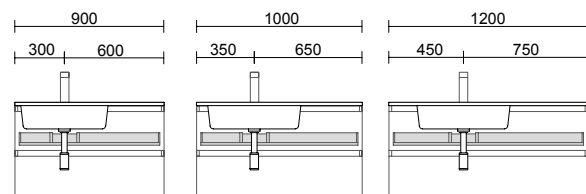

NOTE: Can be combined with Spirit and Monterrey ranges