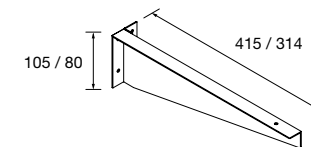

WORKTOP L SUPPORT

	White	Black	Chrome	
	COD.	COD.	COD.	£
440	91495	91494	91496	182