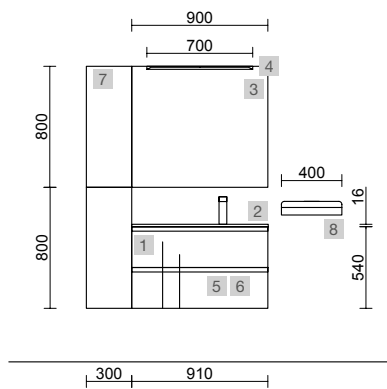

MAM 900/L GREEN FOREST

COD.	DESCRIPTION	£
COMPOSITION OF 900		
1	96737 Wall hung vanity MAM 900 Green forest left, 2 metallic drawers with soft close 897 x 540 x 505 mm	1371
2	83877 Basin MAM 900 storage unit on the left Gloss white mineral load without bottle trap or clicker waste 910 x 16 x 510 mm	323
FULL SET PRICE		1694
OPTIONS		
COD.	DESCRIPTION	£
3	16911 Mirror SENA 900 horizontal vertical mirror 5 mm 900 x 800 mm	136
4	84124 Light BOREAL 700 white LED light (10 W.) IP 44 (751lm) (5700 K)	205
5	103973 Bottle trap POSYX Chrome brass	62
6	102306 Clicker valve FLOW Matt black	76
AUXILIARY		
COD.	DESCRIPTION	£
7	96951 Cabinet ALLIANCE 300 Green forest x 2 left / right 1 door push opening system 300 x 800 x 162 mm	576
8	82333 Shelf 400 Matt white solid surface 400 x 88 x 120 mm	136