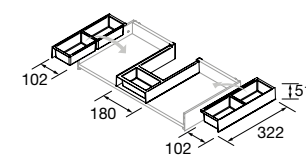

Natural	Africa oak	Bay pine	Walnut Maya	£
	COD.	COD.	COD.	COD.	
600	102750	102756	102754	102758	713
700	102751	102757	102755	102759	729
800	102769	102775	102772	102778	744
900	102770	102776	102773	102779	759
1000	102771	102777	102774	102780	774

	Gloss white	White cotton	Black velvet	Macchiatto	Matt anthracite	Blue fog	Night blue	Terracota	Green forest	£
	COD.	COD.	COD.	COD.	COD.	COD.	COD.	COD.	COD.	
600	102746	102748	102752	103482	103497	103487	103492	103507	103502	774
700	102747	102749	102753	103483	103498	103488	103493	103508	103503	789
800	102760	102763	102766	103484	103499	103489	103494	103509	103504	805
900	102761	102764	102767	103485	103500	103490	103495	103510	103505	820
1000	102762	102765	102768	103486	103501	103491	103496	103511	103506	835