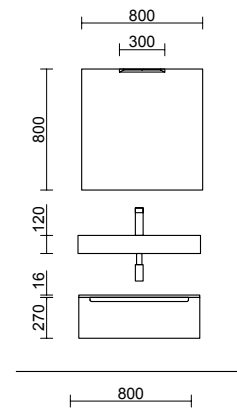

Eco options

1193£

Eco plus

1477£

1282£

1542£

1830£

1955£