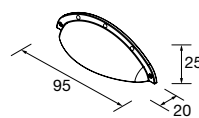

x4 uds.

x2 uds.

HANDLE FOLK

Folk handle for vanity and storage unit

	Black matt	Gold	Silver	
	COD.	COD.	COD.	£
95	91339	91336	91337	18

x4 uds.

x2 uds.

METALLIC DRAWER WITHOUT PIPE CUTOUT