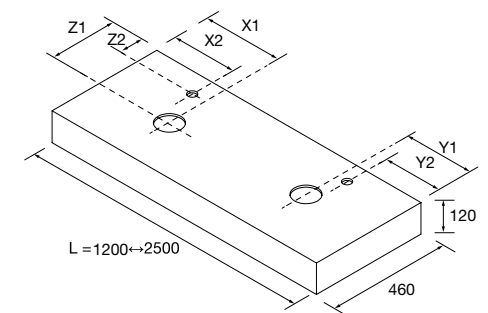

COMPAKT WORKTOP WITH COUNTERTOP BASIN DEPTH 460 MM