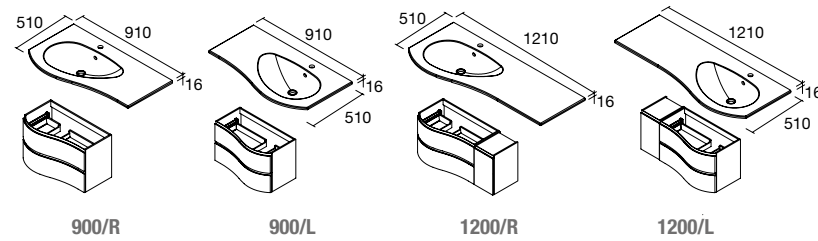

OPTIONAL TAP HOLE

Download order sheet

MAM WASHBASIN, with tap hole
(mineral load gloss finish)

COD.	£	COD.	£	COD.	£	COD.	£
83876	323	83877	323	83878	398	83879	398

MAM WASHBASIN, with tap hole (solid surface)