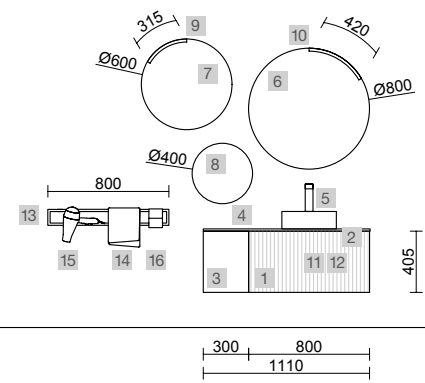

COD.	DESCRIPTION	£
COMPOSITION OF 1100		
1	103040 Wall hung vanity BIBA 800 Blue fog 1 metallic drawer with soft close and 1 interior drawer 797 x 405 x 450 mm	683
2	102263 Handle BAO Matt white	18
3	103157 Wall hung storage unit ALLIANCE 300 Blue fog left / right 1 door push opening system 300 x 405 x 450 mm	262
4	103632 Worktop Matt white solid surface from 1011 to 1210 for vanity and storage unit, with or without tap hole 1011 - 1210 x 12 x 460 mm	462
5	103312 Countertop basin BICA Blue fog solid surface without bottle trap or clicker waste Ø 390 x 105 mm	413
FULL SET PRICE		1838

OPTIONS		
COD.	DESCRIPTION	£
6	91131 Mirror OASIS 800 round Ø 800 mm	137
7	91130 Mirror OASIS 600 round Ø 600 mm	109
8	103356 Mirror OASIS 400 round Ø 400 mm	95
9	103349 Light CIRCUS 315 (10,8 W - 4000*) IP 44 315 mm	206
10	103350 Light CIRCUS 420 (10,8 W - 4000*) IP 44 420 mm	213
11	103973 Bottle trap POSYX Chrome brass	62
12	102303 Open valve FLOW Chrome	71

AUXILIARY		
COD.	DESCRIPTION	£
13	97673 Metal front LLOYD Matt white 800 x 100 x 29 mm	192
14	97657 Towel rail LLOYD Matt white for Lloyd units and structures 340 x 95 x 32 mm	117
15	97661 Hair dryer/straighteners holder LLOYD Matt white for Lloyd units and structures 140 x 32 x 106 mm	68
16	97663 Basket LLOYD Matt white for Lloyd units and structures 90 x 124 x 100 mm	117