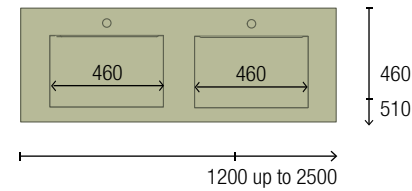

COMPAKT 2 SINKS

SINK 460