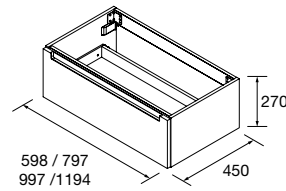

WALL HUNG UNIT MONTERREY 1 DRAWER WITHOUT PIPE CUTOUT

Wall-hung storage unit with 1 metallic drawer full extension without pipe cutout, Onix interior with soft close.

	Natural	Africa oak	Bay pine	Walnut Maya	£
	COD.	COD.	COD.	COD.	
600	23981	91042	23980	102909	490
800	23983	91043	23982	102910	518
1000	23985	91044	23984	102911	559
1200	23987	91045	23986	102912	600