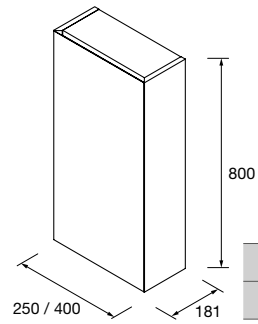

Moment

Original

Moment

Renoir

mam

Uniq

COMPACT

PRICE LIST ORIGINAL

CABINET MOMENT 800 1 DOOR

Reversible cabinet 1 door, with wide opening hinges with soft close. Interior made of natural wood. With 2 glass shelf height adjustable.

	Pure	Real	Intense	
	COD.	COD.	COD.	£
250	91452	91453	91454	730
400	91455	91456	91457	876