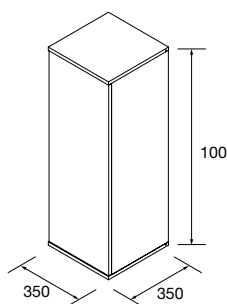

ALLIANCE TALL UNIT 1000 1 DOOR

Reversible 1 door tall unit with push-open system. Onix interior with 2 adjustable glass shelves. 110° opening hinges.

	Natural	Africa oak	Bay pine	Walnut Maya	
	COD.	COD.	COD.	COD.	£
350	24589	91071	24736	102837	399

	Gloss white	White cotton	Black velvet	
	COD.	COD.	COD.	£
350	24588	96961	96962	413