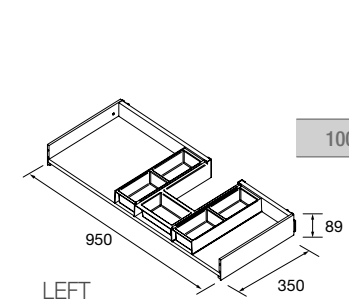

onix	
	COD.	£
1000	103418	232

INTERIOR DRAWER ORGANISER, 1 COMPARTMENT

	Black	
	COD.	£
322	104592	51