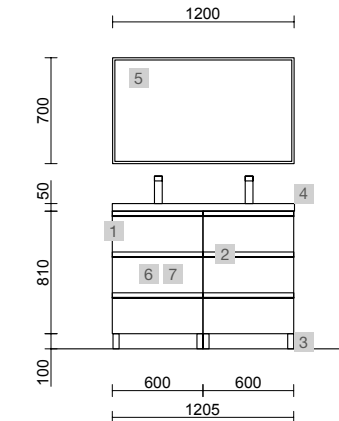

COD.	DESCRIPTION	£	OPTIONS	COD.	DESCRIPTION	£	
COMPOSITION OF 1000							
1	102759	Vanity SPIRIT 700 Walnut Maya 3 metallic drawers with soft close 697 x 810 x 450 mm	729	5	91132	Mirror OASIS 1000 round Ø 1000 mm	178
2	103153	Storage unit ALLIANCE 300 Walnut Maya left / right 1 door push opening system 300 x 810 x 450 mm	297	6	91238	Light GILDA 90 x 2 (5 W- 4000°K) IP44 Ø 90 mm	142
3	83425	Set of 4 legs Matt black 100 mm	21	7	103973	Bottle trap POSYX Chrome brass	62
4	97062	Basin CONSTANZA 1000 storage unit on the left White porcelain without bottle trap or clicker waste, for vanity unit of 1000 1010 x 20 x 460 mm	358	8	102306	Clicker valve FLOW Matt black	76
FULL SET PRICE		1405