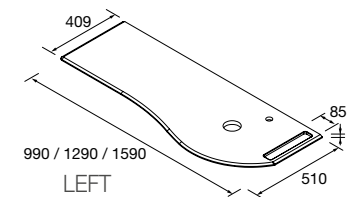

Matt white solid surface		Black slate		White marble		Terrazo natura	
	COD.	£	COD.	£	COD.	£	COD.	£
900	85968	491	96760	532	97392	532	103296	532
1200	85970	537	96761	589	97393	589	103297	589
1500	91129	730	96762	785	97394	785	103298	785

OPTIONAL MACHINED FOR WASHBASIN, TAP AND TOWEL RAIL

Download order sheet