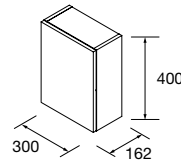

M modular E-05 5

M modular E-05 5

ALLIANCE MOMENT 400 1 DOOR

1 door cabinet, push opening system and Onix interior. 110° opening Hinges, right/left. With 1 glass shelf height adjustable.