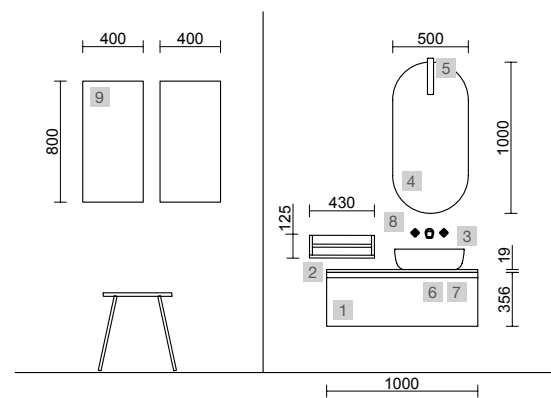

MOMENT 1000 INTENSE

COD.	DESCRIPTION	£
COMPOSITION OF 1000		
1	91367 Wall hung vanity MOMENT 1000 Intense 1 soft close drawer 997 x 356 x 452 mm	1344
2	91423 Worktop Intense to 1000 for vanity and storage unit, with or without tap hole <1000 x 19 x 460 mm	430
3	102283 Countertop basin CARLA 45 Hunter porcelain without bottle trap or clicker waste 455 x 325 x 135 mm	371
FULL SET PRICE		2145

OPTIONS		
COD.	DESCRIPTION	£
4	103357 Mirror OVALO horizontal vertical 500 x 1000 mm	137
5	97640 Light JUDI (5 W- 5700°K)	68
6	102305 Open valve FLOW Matt black	71
7	103973 Bottle trap POSYX Chrome brass	62

AUXILIARY		
COD.	DESCRIPTION	£
8	91467 Towel rail shelf MOMENT 430 Intense with towel rail 430 x 125 x 125 mm	291
9	91457 Cabinet MOMENT 400 Intense x 2 1 left / right door with soft close 400 x 800 x 181 mm	1752

Moment

Renoir

mam

Uniq

COMPAKT

PRICE LIST ORIGINAL