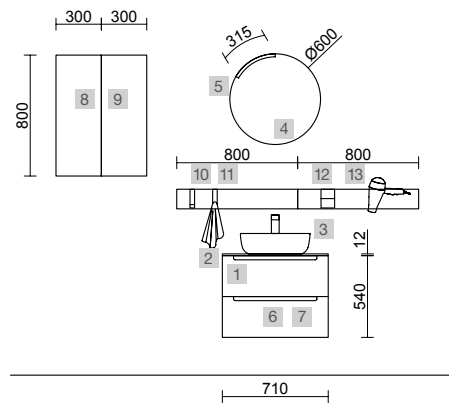

MONTERREY 700 TERRACOTA

COD.	DESCRIPTION	£
COMPOSITION OF 700		
1	103612 Wall hung vanity MONTERREY 700 Terracota 2 metallic drawers with soft close 697 x 540 x 450 mm	823
2	97496 Worktop Matt white solid surface for vanity and storage unit, not mechanized 700 x 12 x 460 mm	283
3	102280 Countertop basin CARLA 45 Clay porcelain without bottle trap or clicker waste 455 x 325 x 135 mm	371
FULL SET PRICE		1477
OPTIONS		
COD.	DESCRIPTION	£
4	91130 Mirror OASIS 600 round Ø 600 mm	109
5	103349 Light CIRCUS 315 (10,8 W - 4000%) IP 44 315 mm	206
6	103973 Bottle trap POSYX Chrome brass	62
7	102305 Open valve FLOW Matt black	71
AUXILIARY		
COD.	DESCRIPTION	£
8	96944 Cabinet ALLIANCE 300 Africa oak left / right 1 door push opening system 300 x 800 x 162 mm	274
9	103608 Cabinet ALLIANCE 300 Terracota left / right 1 door push opening system 300 x 800 x 162 mm	288
10	97690 Wooden front LLOYD Africa oak x 2 800 x 130 x 29 mm	164
11	97665 Hook LLOYD Matt black x 2 for Lloyd units and structures 30 x 124 x 50 mm	106
12	97670 Basket LLOYD Matt black for Lloyd units and structures 90 x 124 x 100 mm	117
13	97668 Hair dryer/straighteners holder LLOYD Matt black for Lloyd units and structures 140 x 32 x 106 mm	68