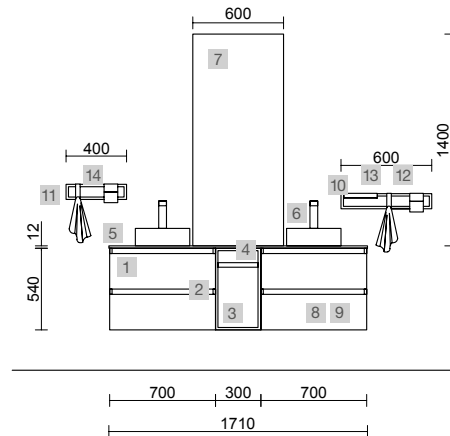

SPIRIT 1700 AFRICA OAK

COD.	DESCRIPTION	£	AUXILIARY	COD.	DESCRIPTION	£	
COMPOSITION OF 1700							
1	90949	Wall hung vanity SPIRIT 700 Africa oak x 2 2 metallic drawers with soft close 697 x 540 x 450 mm	1154	10	97674	Metal front LLOYD Matt black 400 x 100 x 29 mm	164
2	90990	Handle SPIRIT 700 Soft black x 4	100	11	97675	Metal front LLOYD Matt black 600 x 100 x 29 mm	178
3	96989	Wall hung storage unit ALLIANCE 300 removable towel rail Africa oak with 2 internal drawers 300 x 540 x 450 mm	338	12	97665	Hook LLOYD Matt black x 2 for Lloyd units and structures 30 x 124 x 50 mm	106
4	96996	Handle TOWEL RAIL 300 Matt black	39	13	97670	Basket LLOYD Matt black x 2 for Lloyd units and structures 90 x 124 x 100 mm	234
5	91256	Worktop Black slate from 1611 to 1810 for vanity and storage unit, with or without faucet hole 1611 - 1810 x 12 x 460 mm	841	14	97666	Shelf LLOYD Matt black for Lloyd units and structures 220 x 32 x 112 mm	104
6	97652	Countertop basin TALEA Solid surface Bicolour x 2 without bottle trap or clicker waste 360 x 115 x 360 mm	750				
FULL SET PRICE		3222					

OPTIONS			
COD.	DESCRIPTION	£	
7	91115	Mirror REFLEXO 1400 horizontal vertical LED light (4,4 W/m - 4000°K) IP 44 1400 x 600 mm	569
8	103973	Bottle trap POSYX Chrome brass x 2	124
9	102305	Open valve FLOW Matt black x 2	142