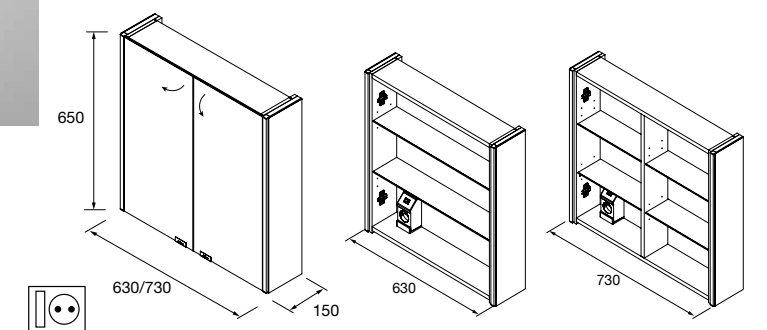

Cabinet ALLIANCE 600
2 soft close double mirror doors with switch and socket and LED side light, IP44 (21,5W)
630 x 650 x 150 mm
83153 802 £

Cabinet ALLIANCE 700
2 soft close double mirror doors with switch and socket and LED side light, IP44 (21,5W)
730 x 650 x 150 mm
83154 884 £