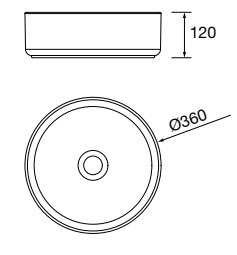

without bottle trap or waste Ø 390 x 150 mm

21854 248 £

Countertop basin KANDY White porcelain

without bottle trap or waste Ø 360 x 120 mm

91489 278 £

Countertop basin VARMEGA White porcelain
without bottle trap or waste
500 x 385 x 140 mm
24553 230 £