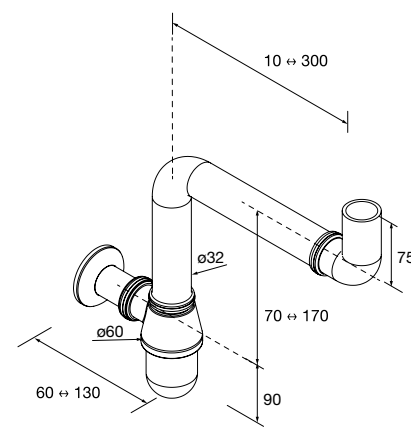

DRAIN PIPES

330