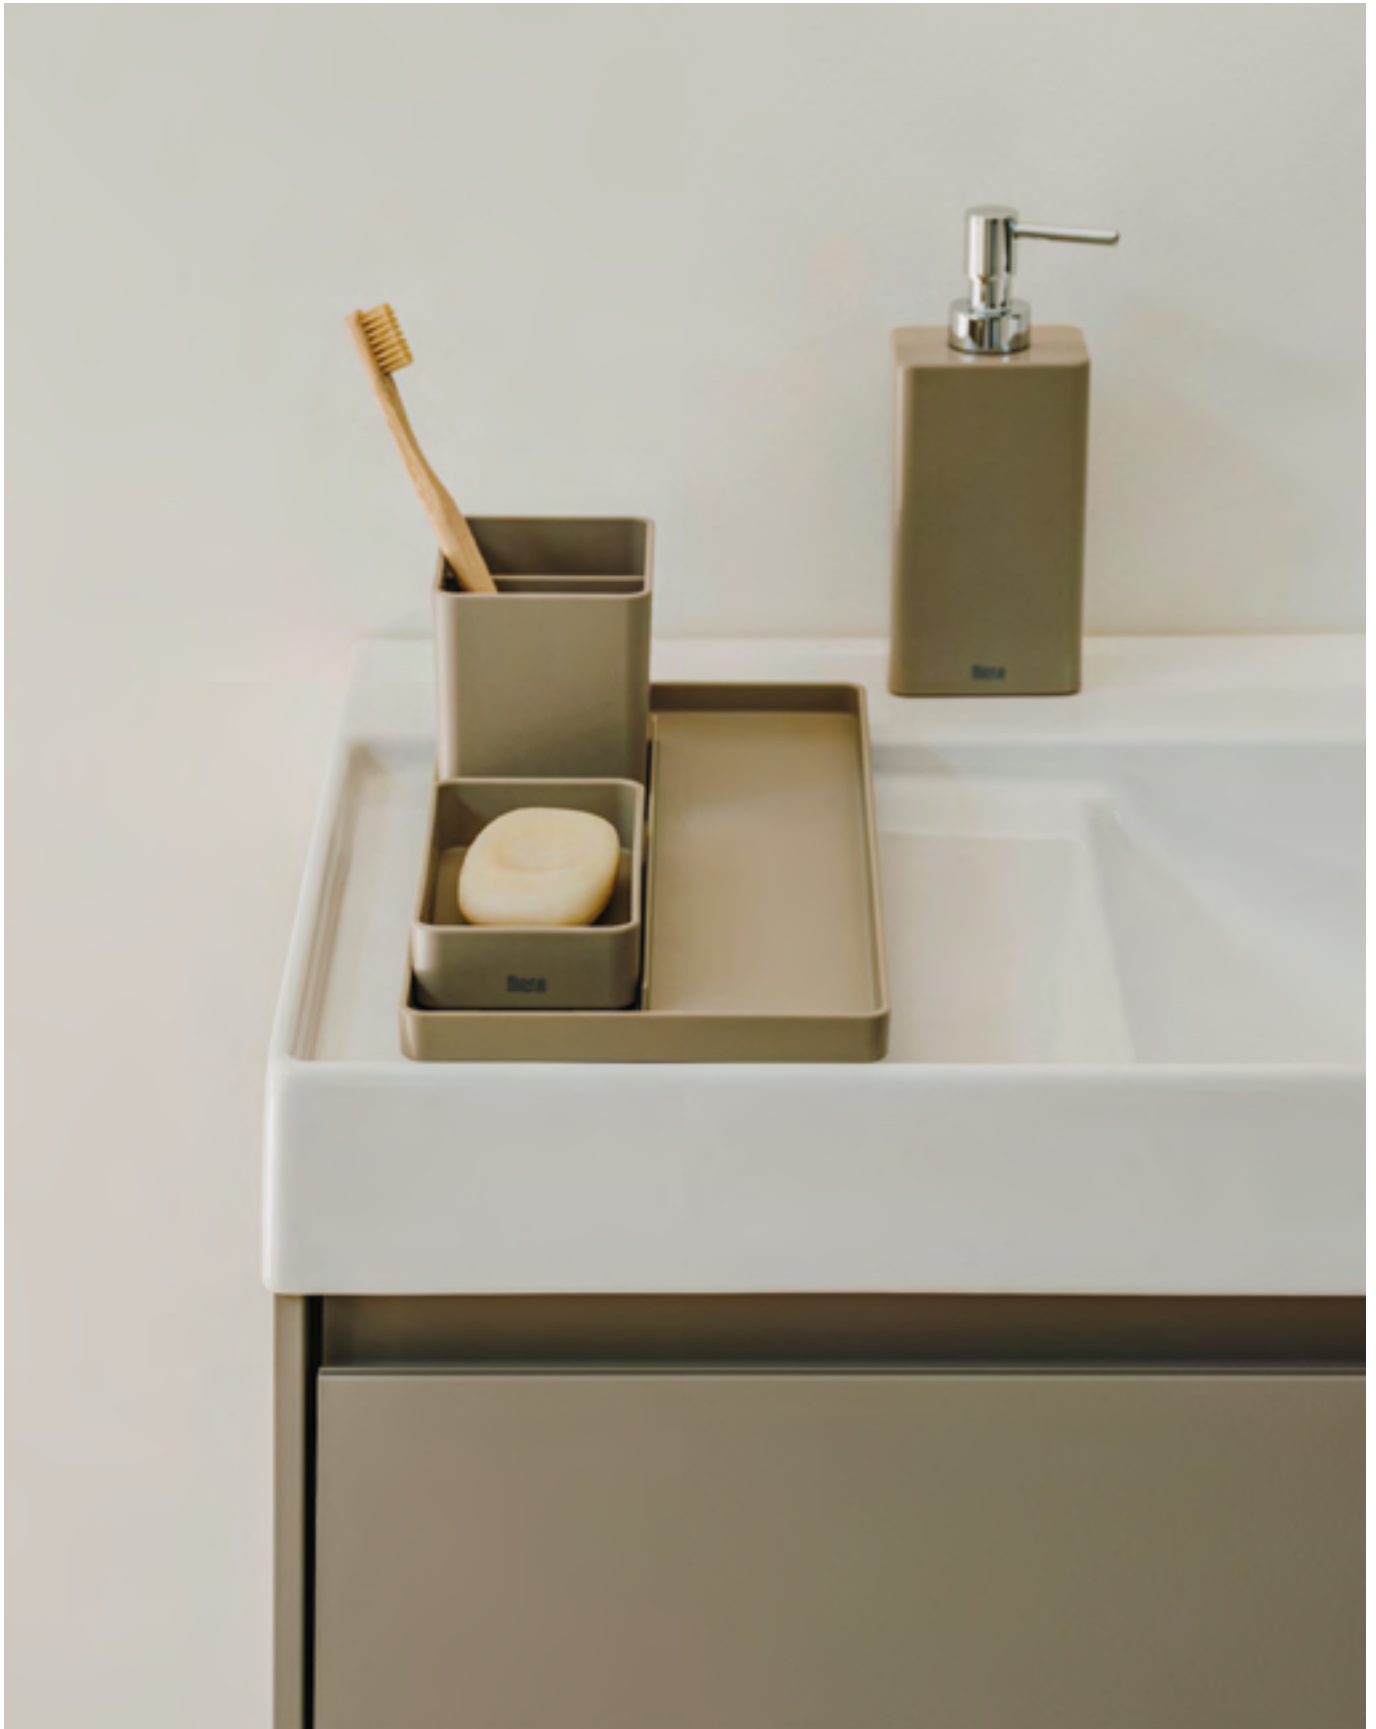

Delta

Column unit

With 2 soft-close reversible doors
and 4 internal glass shelves

1750 x 400

A857635...

£800.31

Column unit

With 2 soft-close reversible doors,
open shelf and 4 internal glass shelves