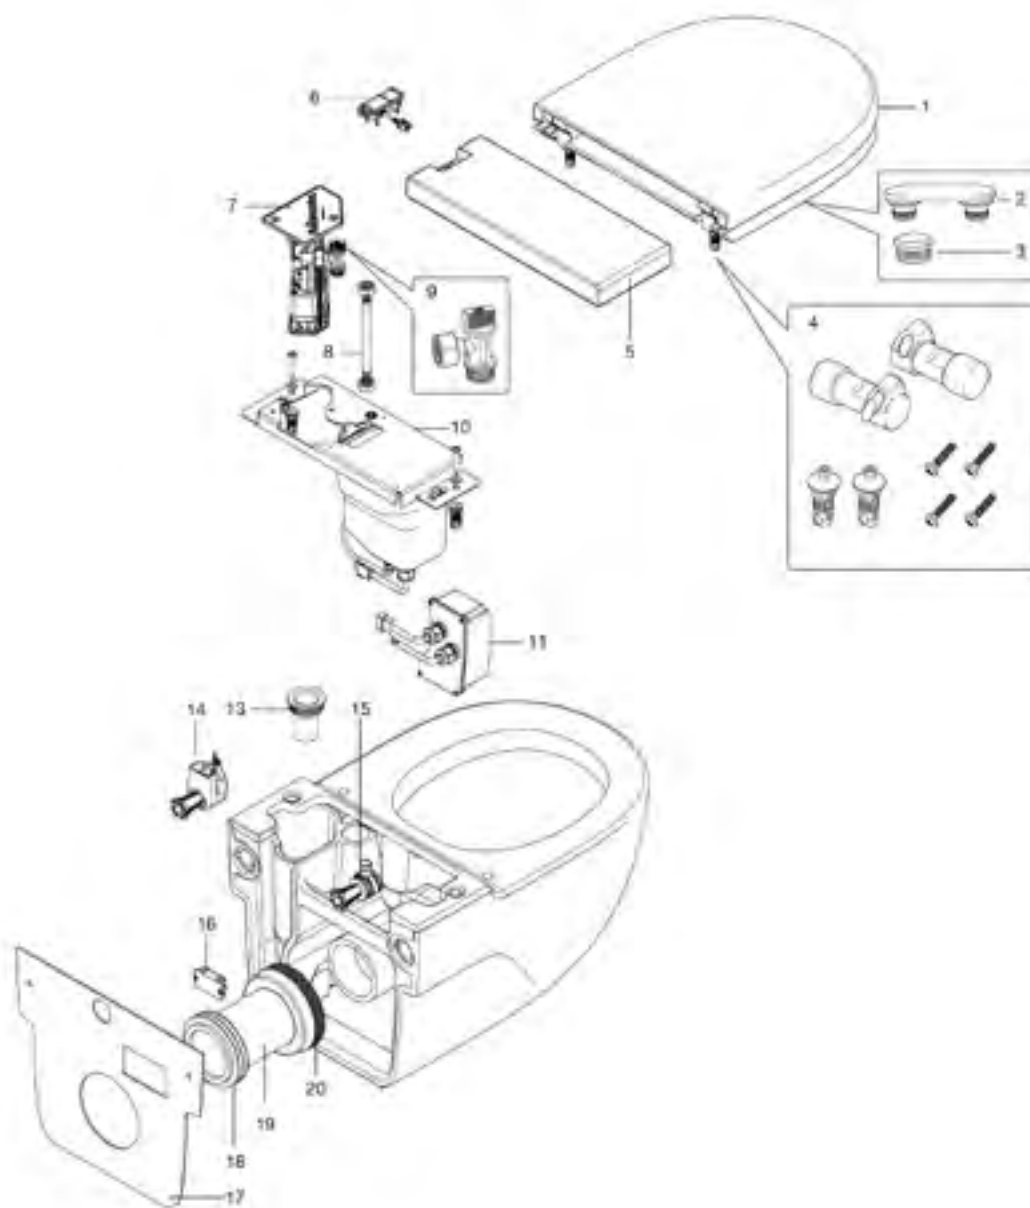

In-Tank - Wall-hung

1 - 4	Toilet seat set	AV0009600R	£280.59
2	Toilet seat buffers	AV0011700R	£2.09
3	Lid seat buffers	AV0009700R	£1.13
4	Seat fixing set	AV0009800R	£166.28
5 - 6	Rear lid	AV0009900R	£190.87
6	Push buttons	AV0010000R	£106.61
7	Fill valve	AV0010200R	£137.55