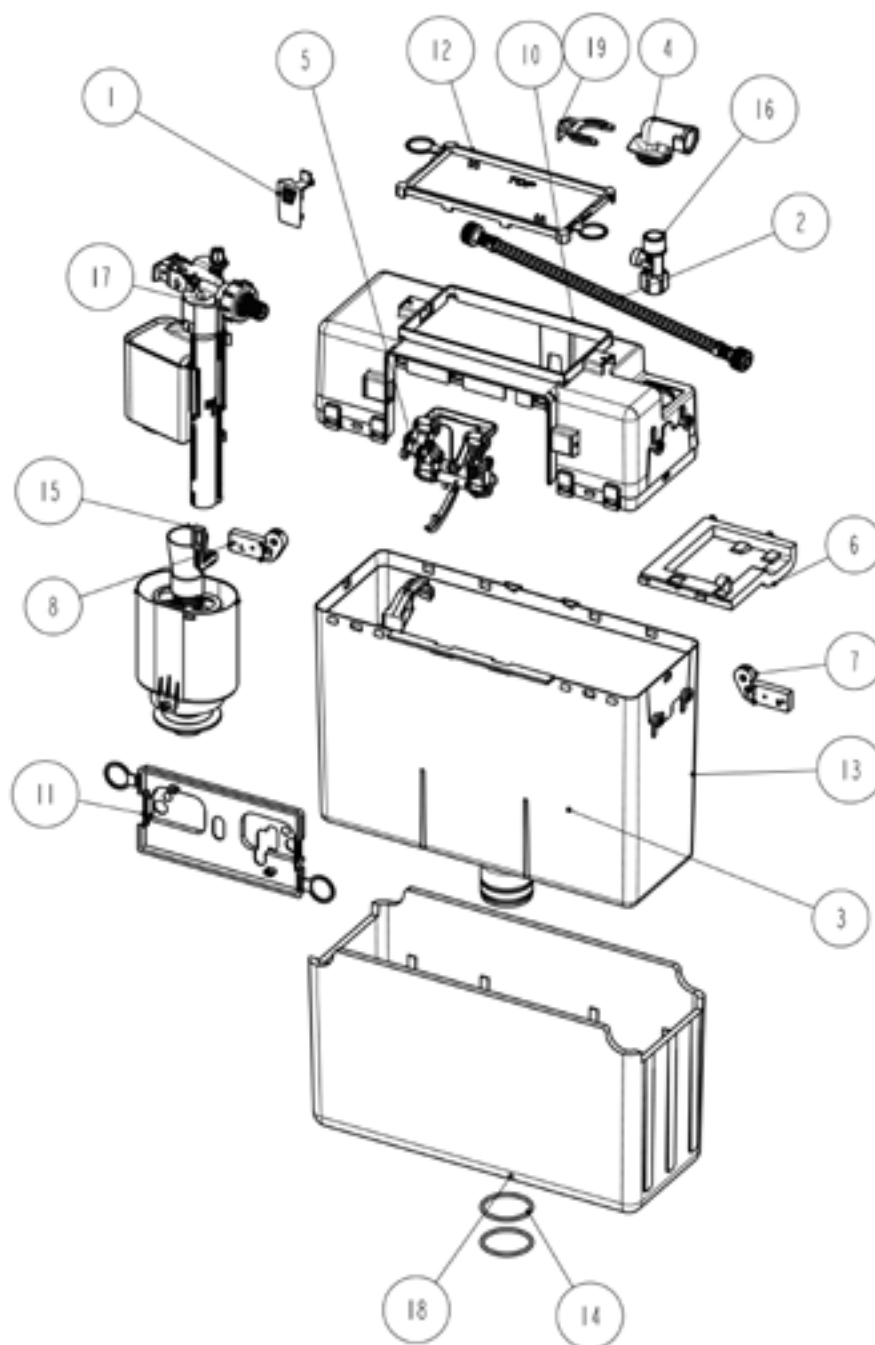

Pro 820 - Cistern

8900C0000

1	Inlet valve holder	Z123890000	£1.61
2	Flexible hose	Z136381000	£33.05
3	Cistern tank insulation	Z123929900	£4.81
4	Inlet connector	Z122994200	£19.84
5	Assembly set	Z135598600	£46.43
6	Assembly set	Z123929800	£6.37
7-8	Panel clips	Z139380200	£2.10
10	Cistern cover	Z123943880	£22.15
11	Base access panel	Z123933400	£16.51
12	Top access panel	Z123933300	£11.60

13	Tank	Z136870000	£43.36
14	Inlet elbow connecting ring seal	Z128993200	£0.47
15	Drop valve	Z123923300	£41.35
17	Inlet valve	Z124329060	£78.67
18	Installation case	Z138980000	£6.51
19	Clamp for valve	Z122001100	£0.94
	Bracing kit	Z8900C1000	£4.29
	Bung for inlet pipe	Z196275	£4.58
	Horizontal inlet pipe	Z201506	£4.73
	Vertical flush pipe	Z089227260	£7.95