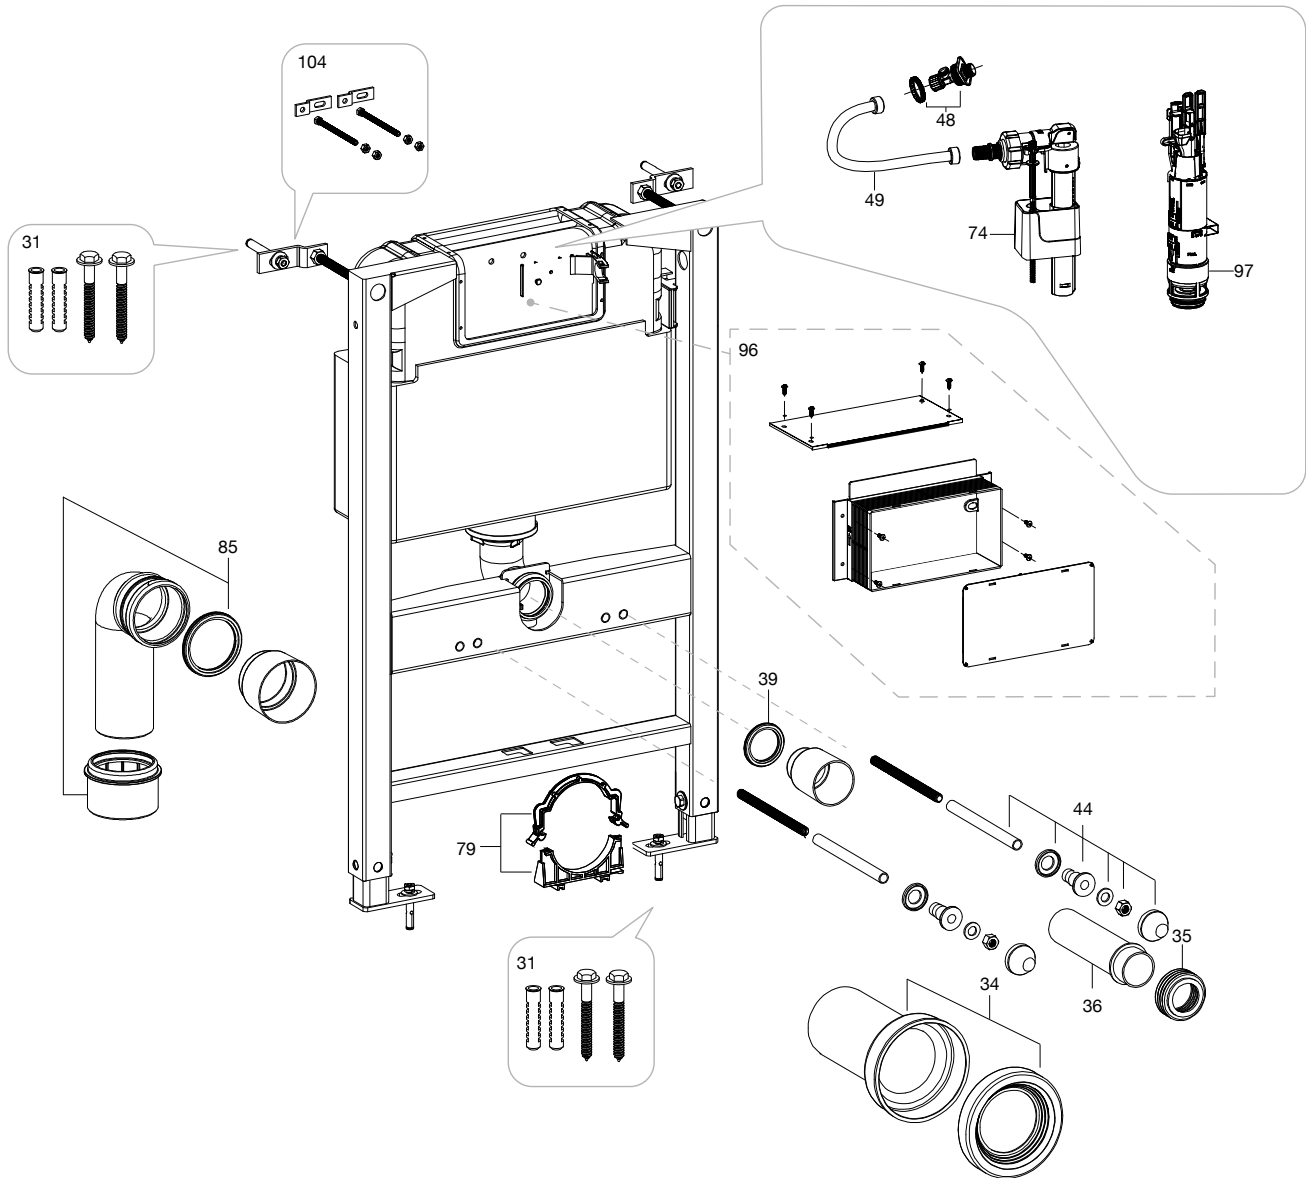

Duplo WC L

890121010

31	Floor fixing / wall fixing bolts	AV0019500R	£2.30
34-36	Outlet & inlet connector (horizontal)	AV0018600R	£25.78
35 & 36	Flush pipe and pan connection seal	AV0018700R	£18.91
39	Seal ring	AV0019200R	£3.44
44	Pan fixing kit	AV0018500R	£11.45
48	Isolation valve	AV0017700R	£10.84
49	Supply hose - copper elbow	AV0017800R	£8.80

74	Inlet valve	A890858200	£44.47
79	Clamp	AV0031700R	£13.70
85	Floor exit waste with 90-110 adaptor	AV0042500R	£20.12
96	Built-in box	AV0041300R	£38.84
104	Wall fixing bolts	AV0042700R	£29.75
97	Flush valve	A890858100	£46.06