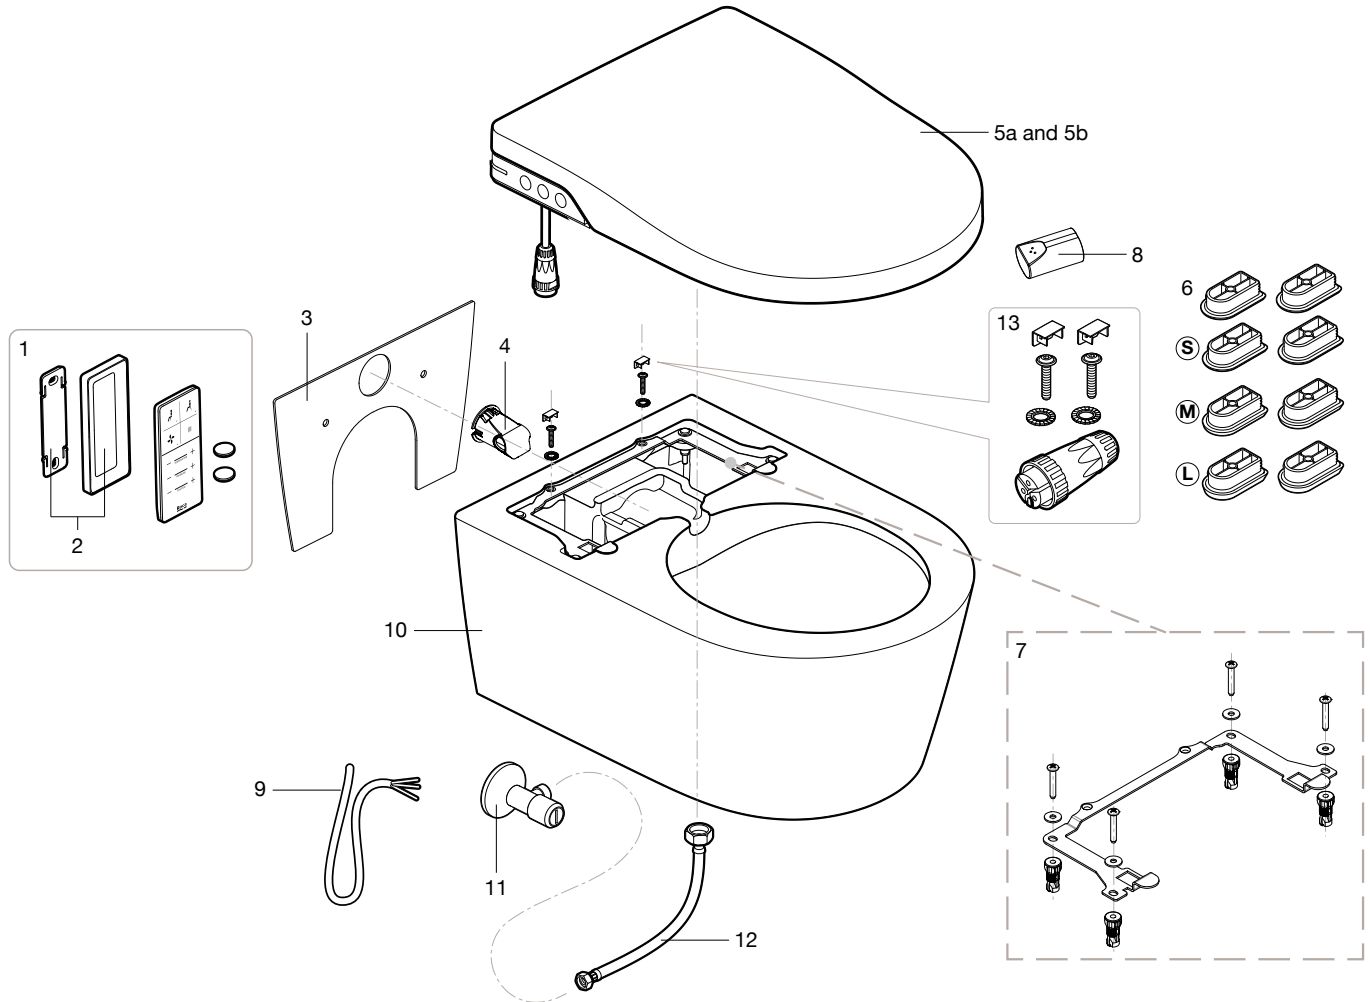

In-Wash® Inspira wall-hung WC

803060002

1	Remote control kit	AT0010600R	£207.77
2	Remote control holder	AT0010700R	£25.23
3	Sound insulation mat	AT0018700R	£4.44
4	Distributor	AV0034100R	£0.98
5a	Seat only (without lid)	AT0010900R	£101.65
5b	Cover only	AT0010800R	£101.65
6	Seat buffers	AT0021200R	£16.05

7	Seat fixing bracket	AT0019100R	£49.71
8	Nozzle tip	AT0020900R	£29.54
9	Mains connection	AT0018900R	£15.59
10	WC pan	AT0013200R	£796.15
11,12	Water inlet hose and isolation valve	AT0019200R	£33.10
13	Seat fixings	AT0021100R	£24.75