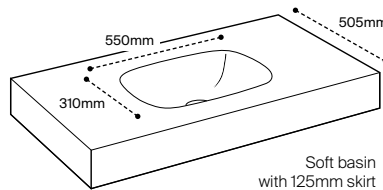

Soft basin with 125mm skirt

Surfex® soft basin with 125mm skirt and waste cover

Countertop width - 505mm

Internal bowl size - 550 x 310mm

Taphole options - Centre taphole

White

1000 x 505	Basin with 125mm Skirt	AW1193E81F4AD001	£1,418.53
1000 x 505	Basin with 125mm Skirt and Towel Rail	AW1193E81F4AH001	£1,418.53