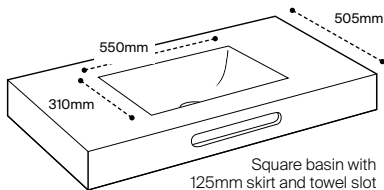

Square basin with 125mm skirt and towel slot