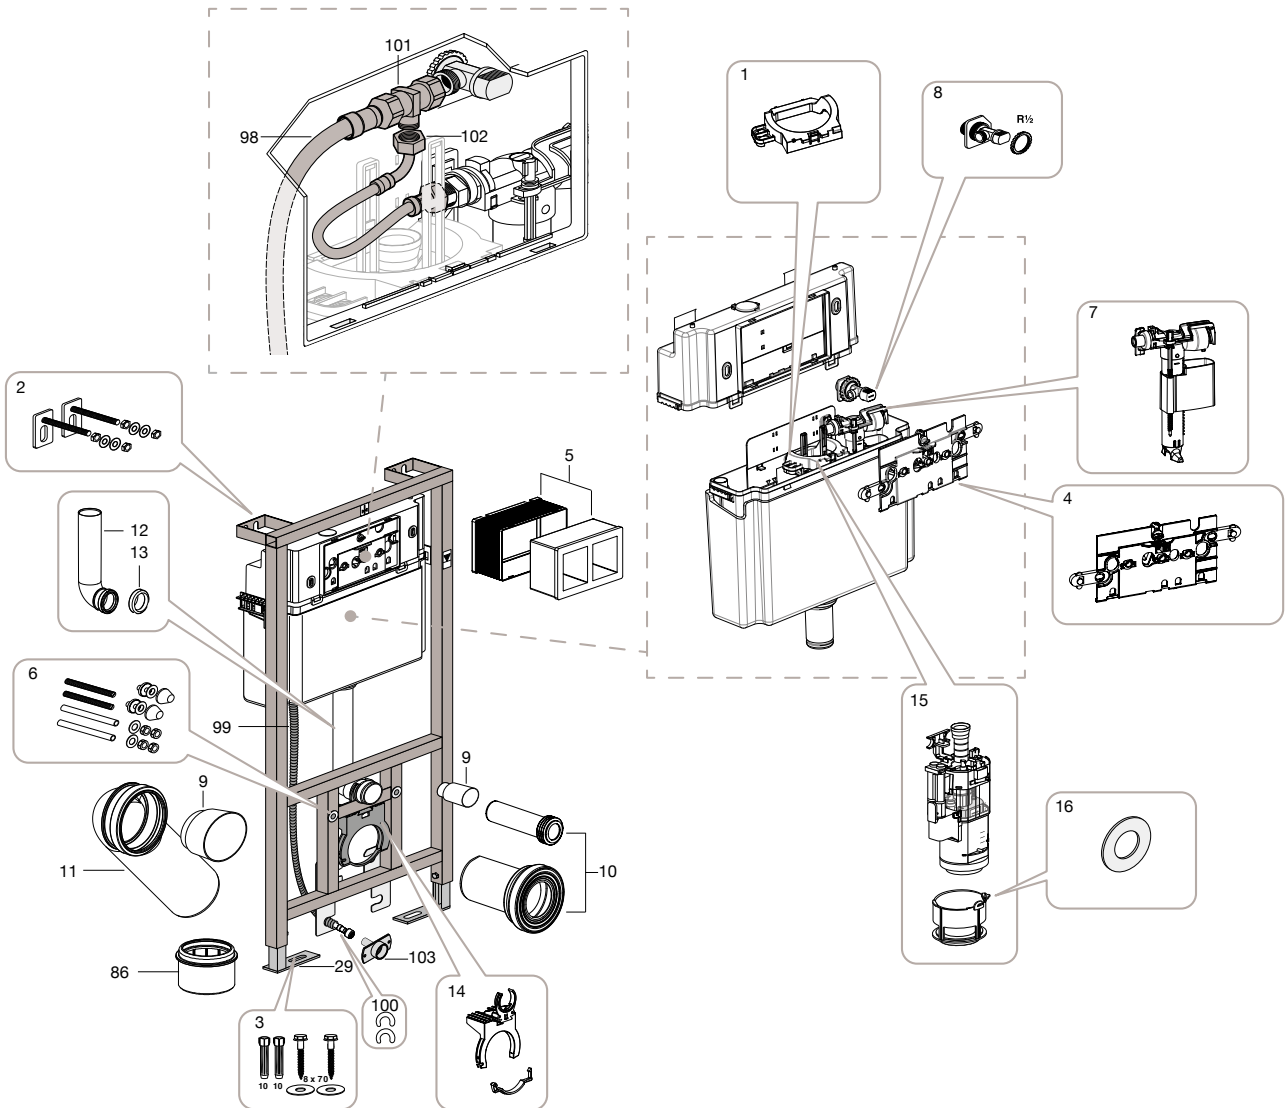

Duplo WC Smart

890090800 / 8900908A0

1	Lower support	AV0027600R	£13.28
2	Wall fixing kit	AV0011800R	£29.75
3	Floor fixing kit	AV0001900R	£9.59
4	Operation lid and fixation	AV0025700R	£19.69
5	Built-in box	AV0001200R	£38.84
6	Pan fixing kit	AV0001000R	£25.92
7	Inlet valve	AV0025600R	£42.39
8	Shut off cock	AV0040400R	£47.60
9	Pan inlet connectors	AV0012000R	£20.03
10	Outlet & inlet connector (horizontal)	AV0002900R	£35.28
11	Outlet connector (floor) 90mm ø	AV0001100R	£57.34
12,13	Tank elbow and joint	AV0027300R	£56.21
13	Seal ring	AV0027500R	£4.40
14	Clamp	AV0003000R	£21.51
15	Flush valve	AV0031300R	£92.80
16	Diaphragm washer	AV0025900R	£13.65
29	Floor fixing brackets	AV0004900R	£61.92
86	90-100mm ø waste adaptor	AV0022200R	£9.42
98-100, 103	Smart WC water connection kit	AV0041500R	£13.02
101-102	Valve and nut	AV0041800R	£10.71
103	Bracket	AV0041700R	£15.93