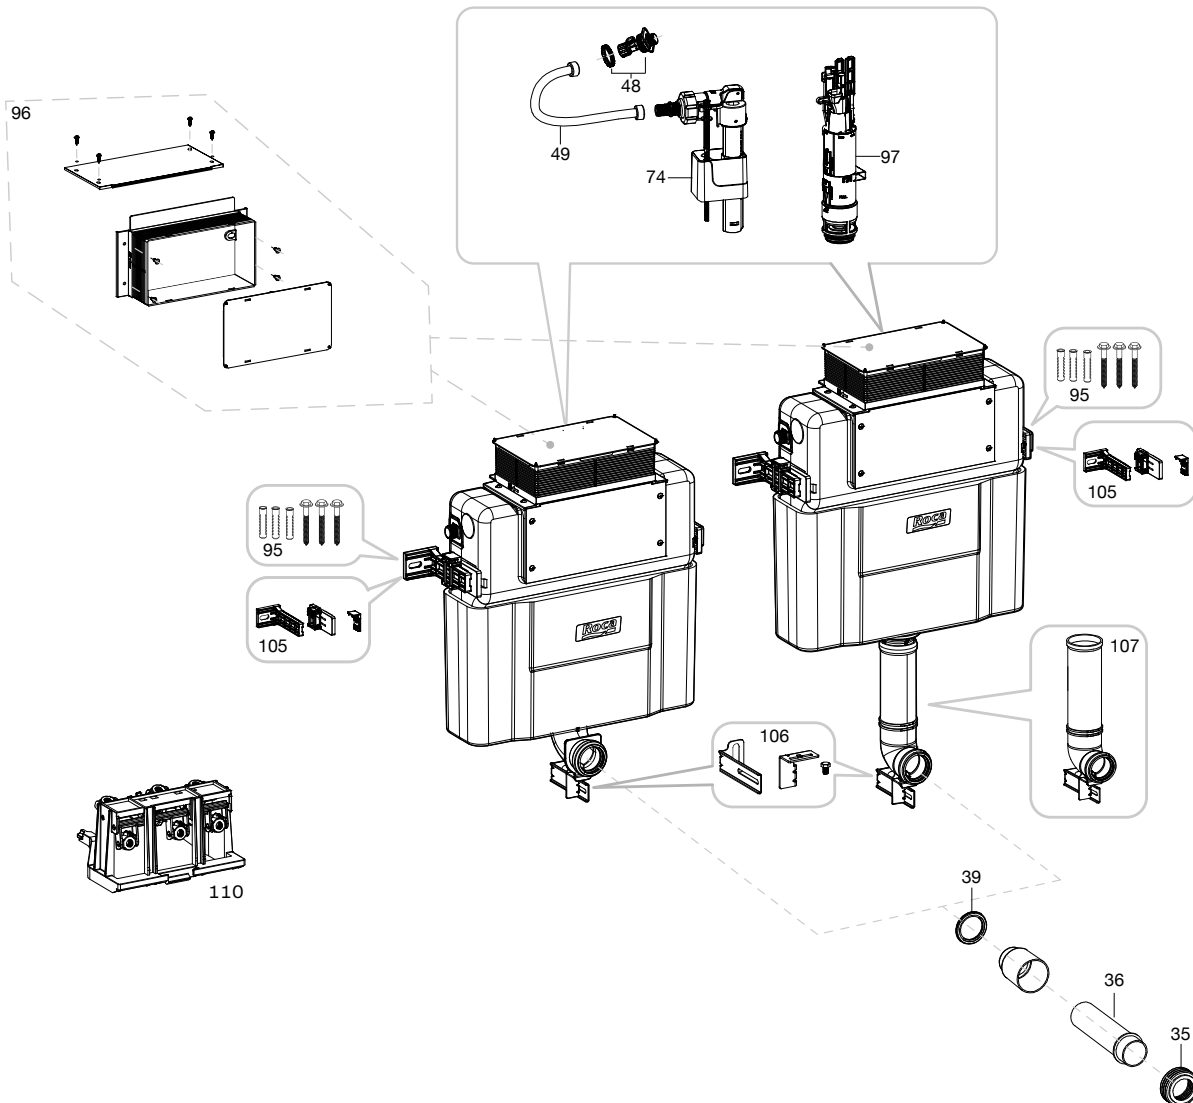

Basic Tank L & Basic Tank LH

890121200 / 890121201

35 & 36	Flush pipe and pan connection seal	AV0018700R	£18.91
39	Seal ring	AV0019200R	£3.44
48	Isolation valve	AV0017700R	£10.84
49	Supply hose - copper elbow	AV0017800R	£8.80
74	Inlet valve	A890858200	£44.47
95 & 105	Wall fixing brackets and screws	AV0041400R	£29.75

96	Built-in box	AV0041300R	£38.84
106	Bracket for inlet pipe	AV0042800R	£16.13
107	Adjustable inlet pipe	AV0042900R	£17.17
97	Flush valve	A890858100	£46.06
110	Gearing mechanism	AV0045400R	£15.64