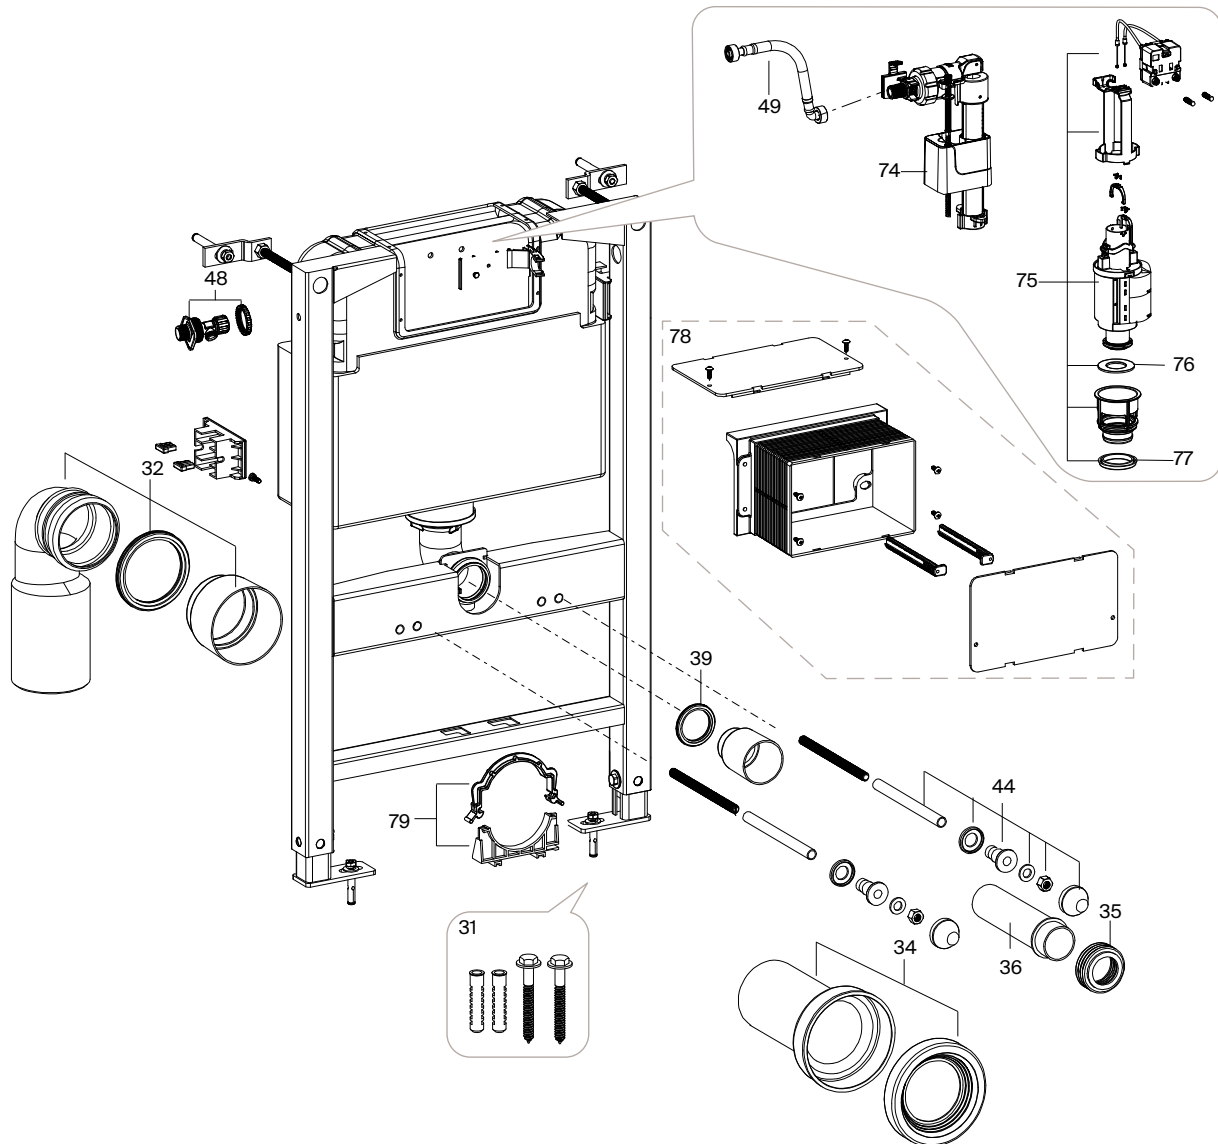

Duplo Bidet

890091200

88	Bulkhead	AV0040700R	£36.70
89	Outlet pipe	AV0040600R	£21.95
90	Bidet fixation	AV0040800R	£21.07
92	Screws for wall fixation	AV0041000R	£35.28

Duplo WC L

890120010

31	Floor fixing kit	AV0019500R	£2.30
32	Outlet connector (floor)	AV0018800R	£10.70
34-36	Outlet & inlet connector (horizontal)	AV0018600R	£25.78
35 & 36	Flush pipe and pan connection seal	AV0018700R	£18.91
39	Seal ring	AV0019200R	£3.44
44	Pan fixing kit	AV0018500R	£11.45
48	Isolation valve	AV0017700R	£10.84