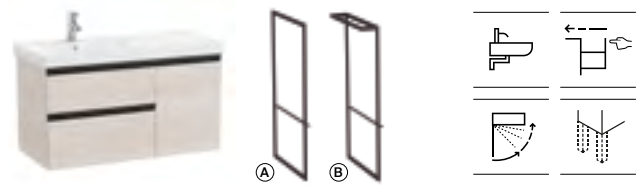

1000mm LH basin and furniture with 2 soft-close drawers and 1 soft-close door

UNIK LH basin and base unit	1000 x 460	A851547...	£1,459.86

Sold individually:

Base unit - 2 drawers and 1 door	1000 x 460	A857477...	£1,086.57
LH basin - 1 taphole	1000 x 460	A3270MB004	£373.29
UK Space saving waste (required)		ZWHB100001	£33.38

Optional:

(A) Matt Black finish frame leg (1)	Height 769mm	A816830485	£179.79
(B) Matt Black finish frame leg with towel rail (1)	Height 769mm	A816831485	£205.47