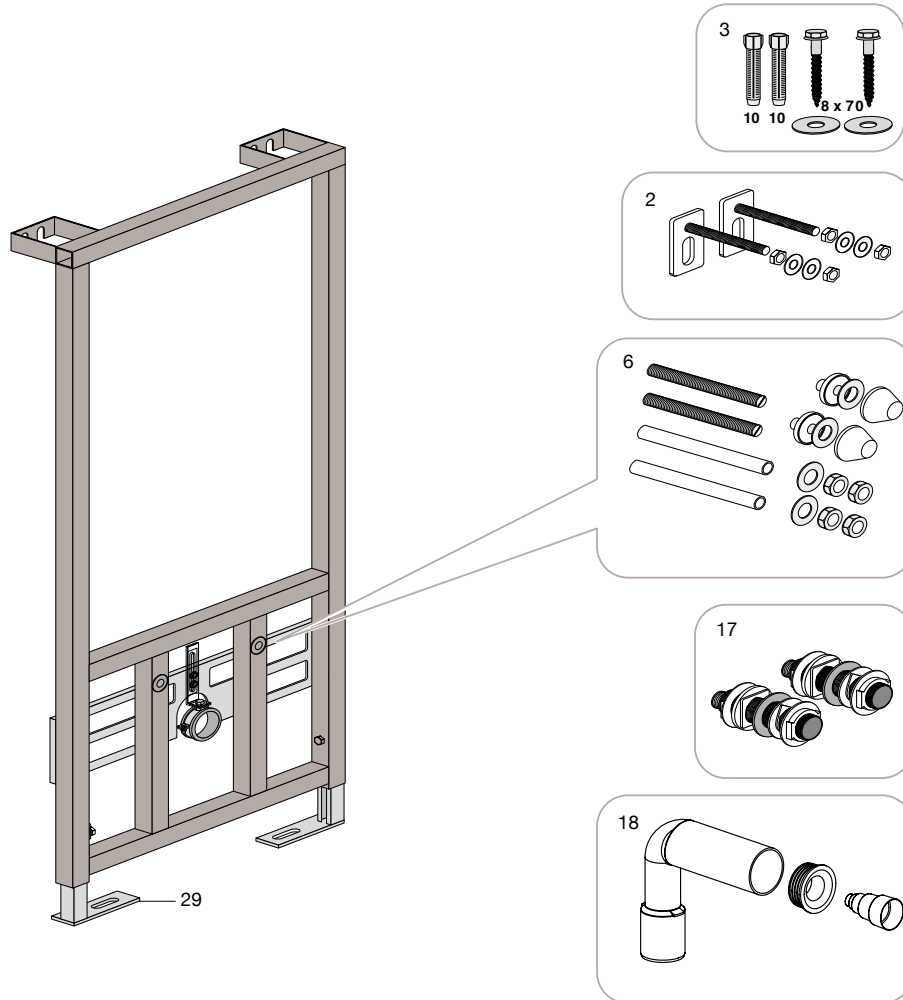

Duplo Bidet

890091000

2	Kit framewall fixation	AV0011800R	£29.75
3	Kit frame fixation	AV0001900R	£9.59
6	Bidet fixation	AV0001000R	£25.92
17	Bulkhead	AV0002100R	£30.95
18	Outlet pipe	AV0002600R	£18.51
29	Floor fixings	AV0004900R	£61.92