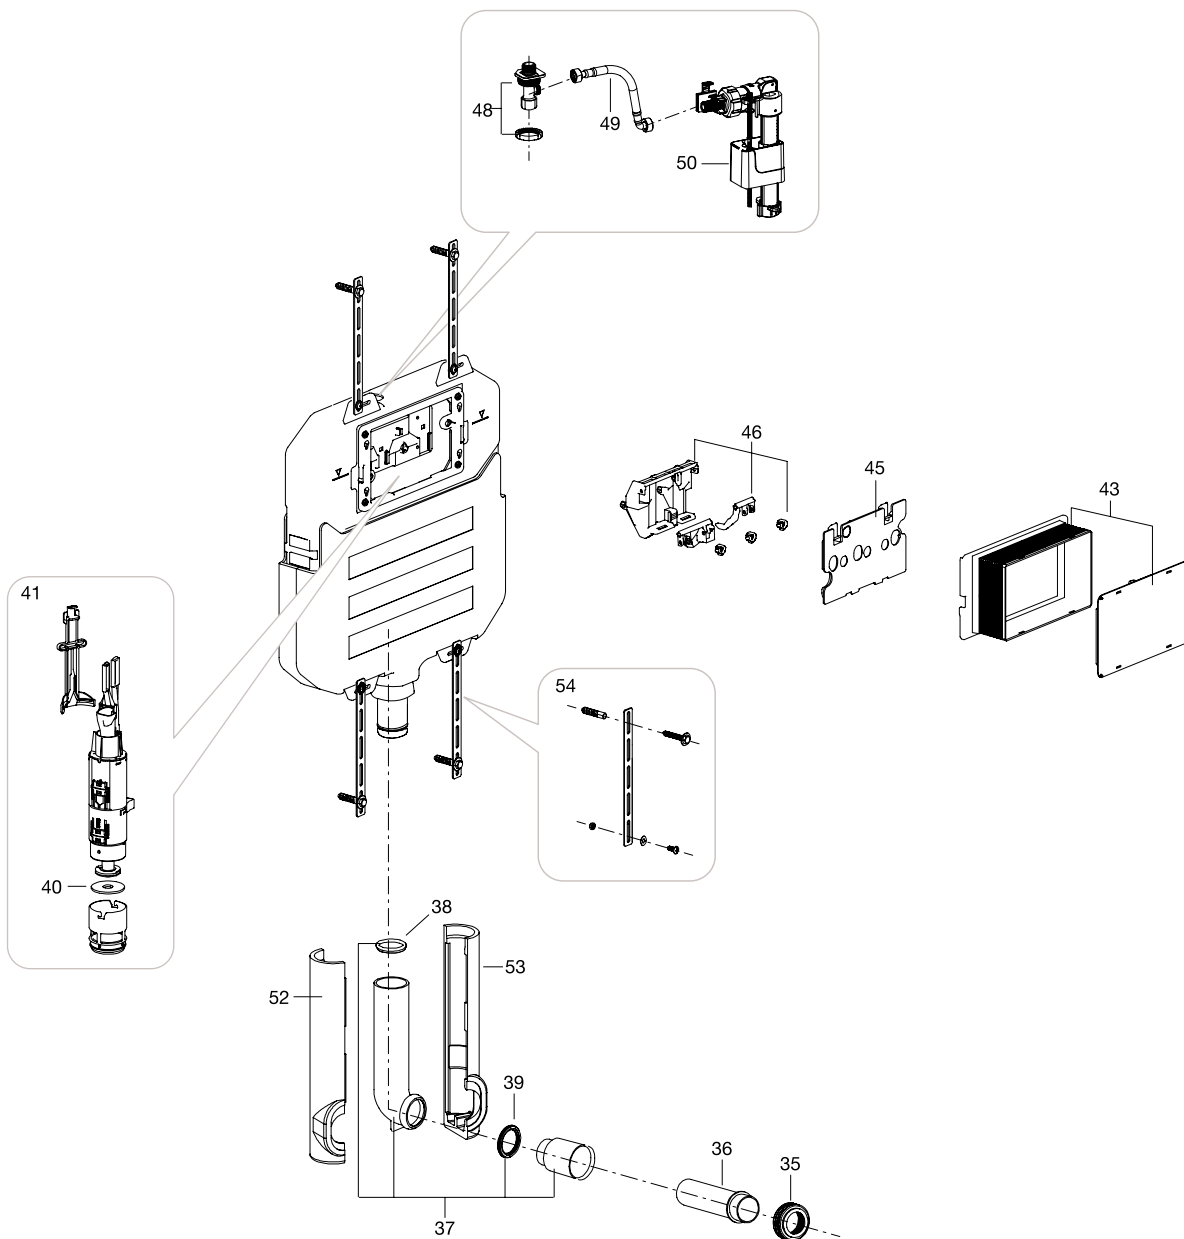

Basic Tank Compact

890080200

35,36	Inlet connector and seal	V0018600R	£25.78
35 & 36	Flush pipe and pan connection seal	V0018700R	£18.91
37	Inlet elbow	V0019000R	£17.17
38	Inlet elbow connecting ring	V0019100R	£5.16
39	Inlet elbow seal ring	V0019200R	£3.44
40	Flush valve seal	V0018100R	£1.82
41	Flush valve	V0018000R	£51.55
43	Built-in box	V0018400R	£6.65

45	Operation gasket	V0018300R	£7.91
46	Operating bracket	V0018200R	£6.61
48	Angle valve	V0017700R	£10.84
49	Supply hose - copper elbow	V0017800R	£8.80
50	Side inlet valve	890858200	£44.47
52,53	Inlet elbow protector	V0019300R	£6.31
54	Fixing bracket	V0019600R	£16.13