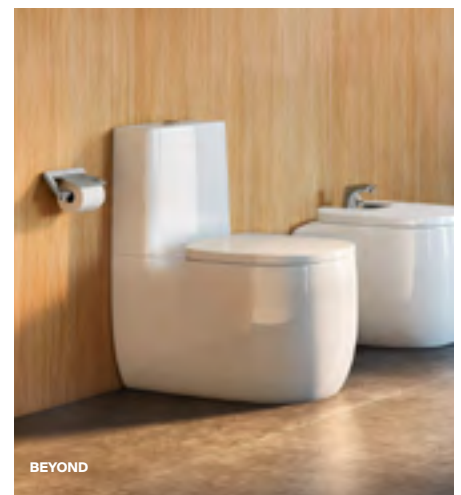

Tura

Total set price £1287.52		
Suite with soft-close seat		
550mm basin	327693000	£371.52
Pedestal	N/A	-
Rimless moulded BTW WC pan	342697000	£498.00
4.5/3 litre cistern	34169C000	£300.00
Seat	801F02002	£118.00

Meridian-N

Total set price £1,498.13		
4 piece suite with soft-close seat		
550mm basin	327243000	£290.17
Full pedestal	337240000	£165.80
Rimless moulded BTW WC pan	A34224L000	£479.85
4.5/3 litre cistern	34124C00F	£380.42
Seat	A8012AC00B	£181.89

Inspira Round

Total set price £1,615.51		
Suite with soft-close seat		
ø370mm basin	327523000*	£415.71
Pedestal	N/A	-
Moulded BTW WC pan	342526000	£542.44
4.5/3 litre cistern	341520000	£415.71
Seat	80152200B	£241.65

Inspira Square

Total set price £1,673.56		
Suite with soft-close seat		
370 x 370mm basin	327532000*	£415.71
Pedestal	N/A	-
Rimless moulded BTW WC pan	342536000	£568.27
4.5/3 litre cistern	341520000	£415.71
Seat	80153200B	£273.87

Carmen

Total set price £1,715.24		
4 piece suite with soft-close seat		
650mm basin	3270A1000	£390.38
Full pedestal	3370A0000	£191.51
Open back WC pan	3420A7000	£508.24
4.5/3 litre cistern	3410AC000	£411.02
Seat	801B5200B	£214.09

Beyond

Total set price £3,818.38		
Suite with soft-close seat		
Floorstanding basin	3270B0000	£2,181.42
Pedestal	N/A	-
Moulded BTW WC pan	3420B9000	£828.19
4.5/3 litre cistern	3410BC000	£527.64
Seat	801B8200B	£281.13

BEYOND