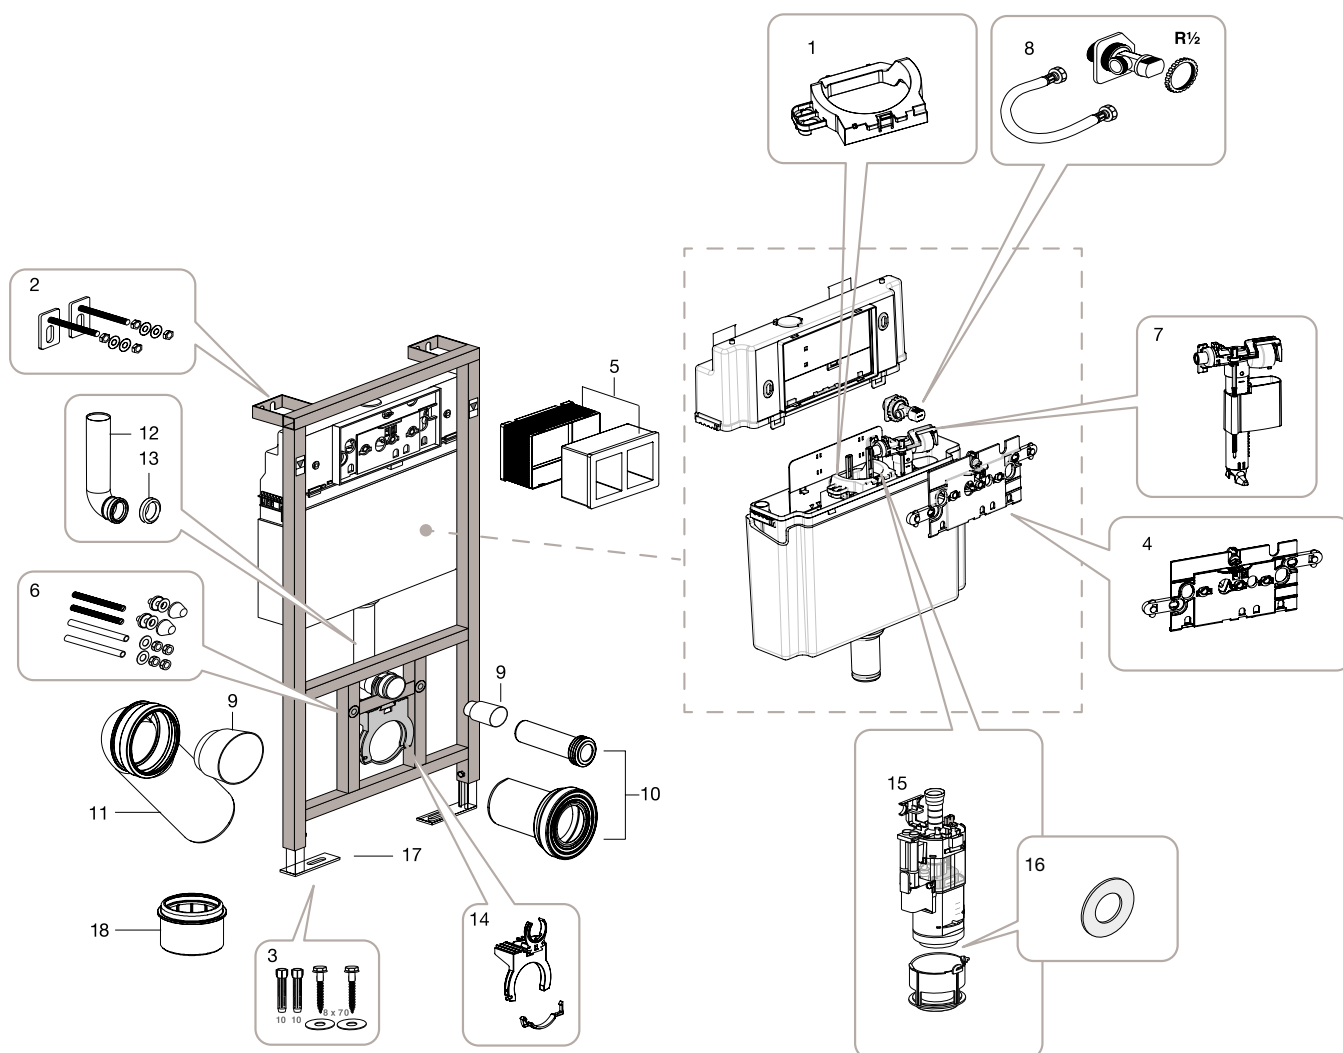

Duplo WC

89009000K / 890090020

1	Lower support	AV0027600R	£13.28
2	Wall fixing kit	AV0011800R	£29.75
3	Floor fixing kit	AV0001900R	£9.59
4	Operation lid and fixation	AV0025700R	£19.69
5	Built-in box	AV0001200R	£38.84
6	Pan fixing kit	AV0001000R	£25.92
7	Inlet valve	AV0025600R	£42.39
8	Shut off cock and hose	AV0040400R	£47.60
9	Pan inlet connectors	AV0012000R	£20.03
10	Outlet & inlet connector (horizontal)	AV0002900R	£35.28

11	Outlet connector (floor) 110mm ø	AV0004800R	£26.20
11	Outlet connector (floor) 90mm ø	AV0001100R	£57.34
12	Tank elbow and joint	AV0027300R	£56.21
13	Seal ring	AV0027500R	£4.40
14	Clamp	AV0003000R	£21.51
15	Flush valve	AV0031300R	£92.80
16	Diaphragm washer	AV0025900R	£13.65
17	Floor fixings	AV0004900R	£61.92
18	90mm to 110mm ø adaptor	AV0022200R	£9.42