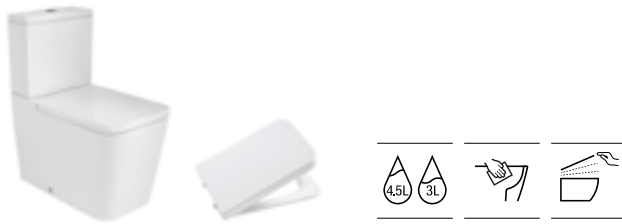

Inspira Square

Square close-coupled WC	Pallet Qty	White	Square back-to-wall WC	Pallet Qty	White
Rimless WC pan with floor fixing kit	(15)	A342536000 £568.27	Rimless back-to-wall WC with wall fixing kit	(15)	A347537000 £565.03
Cistern with 4.5/3 litre chrome push button	(24)	A341520000 £415.71	Soft-close seat and cover (quick release)	(5/box)	A80153200B £273.87
Soft-close seat and cover (quick release)	(5/box)	A80153200B £273.87	Colour		
Rimless WC pan with floor fixing kit	(15)	A342536..0 £738.75	Rimless back-to-wall WC with wall fixing kit	(15)	A347537..0 £734.54
Cistern with 4.5/3 litre chrome push button	(24)	A341520..0 £540.42	Soft-close seat and cover (quick release)	(5/box)	A801532..B £356.03
Soft-close seat and cover (quick release)	(5/box)	A801532..B £356.03			

Please note an additional concealed cistern is required when installing a back-to-wall or wall-hung toilet, please refer to page 86 for a selection of compatible cisterns.