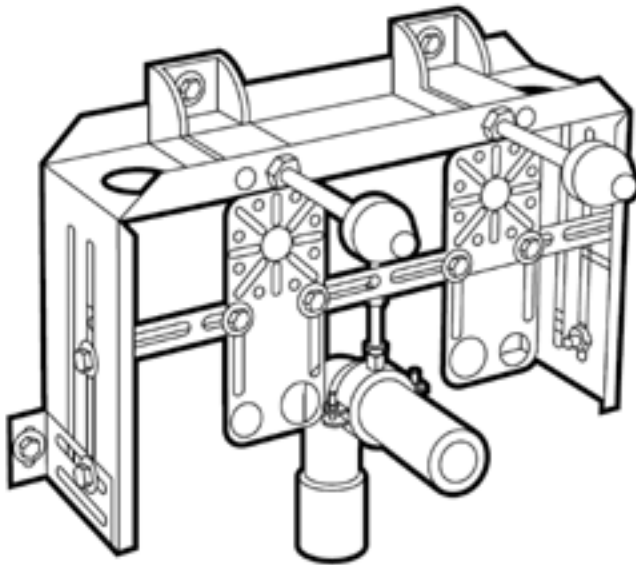

Basic Bidet

890091100

2	Kit frame wall fixation	AV0011800R	£29.75
3	Kit frame fixation	AV0001900R	£9.59

6	Bidet fixation	AV0001000R	£25.92
18	Outlet connector	AV0002600R	£18.51