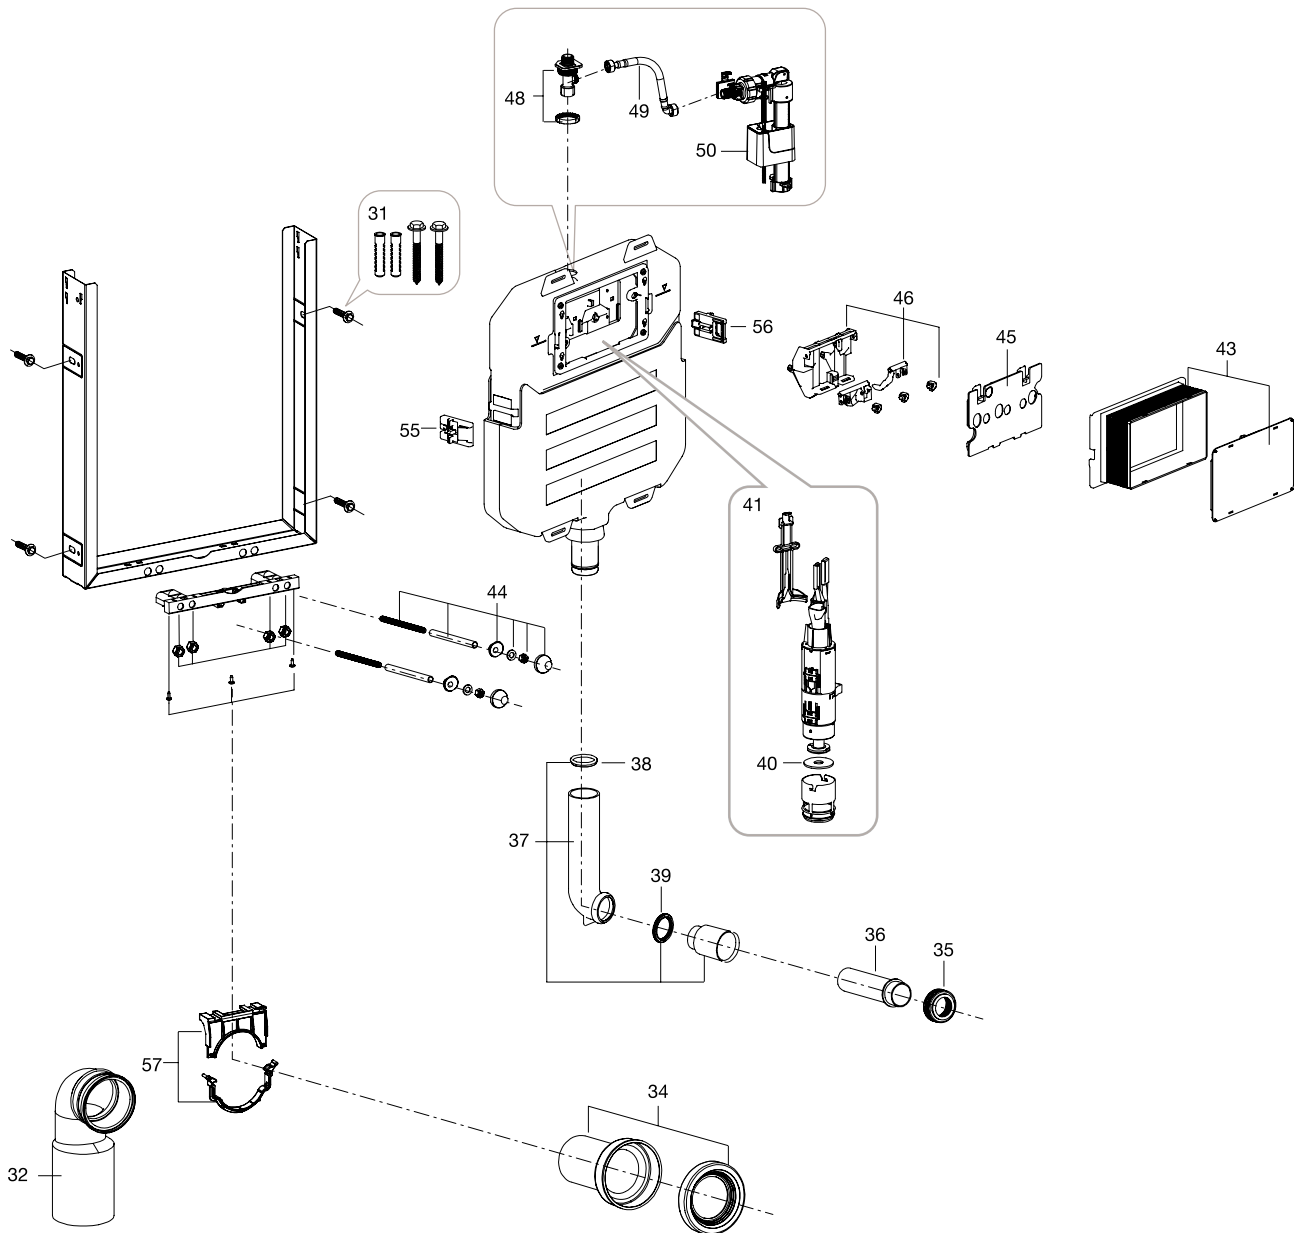

Basic WC Compact

890098900 / 801101200

31	Fixing kit	V0019500R	£2.30
32	Outlet connector $\varnothing$110 (floor)	V0018800R	£10.70
34-36	Outlet & inlet connector (horizontal)	V0018600R	£25.78
35 & 36	Flush pipe and pan connection seal	V0018700R	£18.91
37	Inlet elbow	V0019000R	£17.17
38	Inlet elbow connecting ring	V0019100R	£5.16
39	Inlet elbow seal ring	V0019200R	£3.44
40	Flush valve seal	V0018100R	£1.82
41	Flush valve	V0018000R	£51.55

43	Built-in box	V0018400R	£6.65
44	Pan fixing kit	V0018500R	£11.45
45	Operation gasket	V0018300R	£7.91
46	Operating bracket	V0018200R	£6.61
48	Angle valve	V0017700R	£10.84
49	Supply hose	V0017800R	£8.80
50	Side inlet valve	890858200	£44.47
55,56	Tank hooks	V0020100R	£16.13
57	Clamp	V0020000R	£3.33

Dimensions in mm

VAT will be charged at the rate ruling at the date of dispatch. Prices are subject to modification without prior notice

WSD While Stocks Last