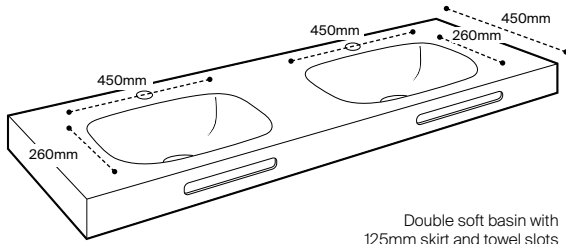

Wall-hung Surfex® basins

Modo - Standard variant product codes

Double soft basin with 125mm skirt and towel slots