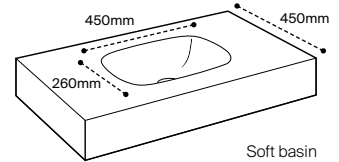

Soft basin with 125mm skirt

Surfex® soft basin with 125mm skirt and waste cover

Countertop width - 450mm

Internal bowl size - 450 x 260mm

Taphole options - Centre taphole

White

1200 x 450	Double basin with 125mm skirt and 1 taphole per bowl	AW1264B0000AD001	£1,812.95
1200 x 450	Double basin with 125mm skirt, towel slots and 1 taphole per bowl	AW1264B0000AH001	£1,812.95
1000 x 450	Basin with 125mm skirt	AW1163E81F4AD001	£1,382.55
1000 x 450	Basin with 125mm skirt and towel slot	AW1163E81F4AH001	£1,382.55
800 x 450	Basin with 125mm skirt	AW116320190AD001	£1320.27
800 x 450	Basin with 125mm skirt and towel slot	AW116320190AH001	£1320.27
650 x 450	Basin with 125mm skirt	AW11628A145AD001	£1,205.40
650 x 450	Basin with 125mm skirt and towel slot	AW11628A145AH001	£1,205.40