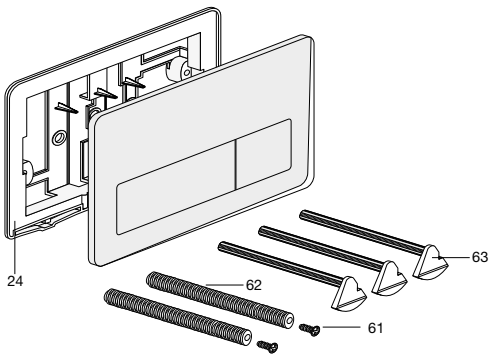

PL3 and PL5 - Plates - Operating Panels

890097004, 890099001, 890099005, 890099002, 890099000

24	Back plate	AV0000700R	£36.26
61-63	Rods	AV0000800R	£43.38