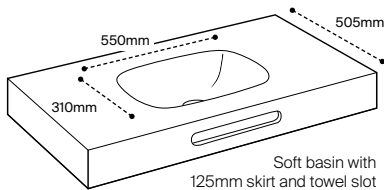

Countertop width - 450mm

Internal bowl size - 450 x 260mm

Taphole options - Centre taphole

White

1200 x 450	Double basin with 125mm skirt and 1 taphole per bowl	AW1264B0000AD001	£1,812.95
1200 x 450	Double basin with 125mm skirt, towel slots and 1 taphole per bowl	AW1264B0000AH001	£1,812.95
1000 x 450	Basin with 125mm skirt	AW1163E81F4AD001	£1,382.55
1000 x 450	Basin with 125mm skirt and towel slot	AW1163E81F4AH001	£1,382.55
800 x 450	Basin with 125mm skirt	AW116320190AD001	£1320.27
800 x 450	Basin with 125mm skirt and towel slot	AW116320190AH001	£1320.27
650 x 450	Basin with 125mm skirt	AW11628A145AD001	£1,205.40
650 x 450	Basin with 125mm skirt and towel slot	AW11628A145AH001	£1,205.40