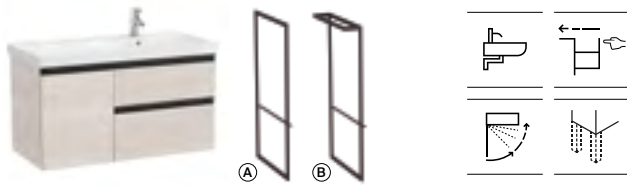

Domi

1000mm RH basin and furniture with 2 soft-close drawers and 1 soft-close door

UNIK RH basin and base unit	1000 x 460	A851548...	£1,459.86

Sold individually:

Base unit - 2 drawers and 1 door	1000 x 460	A857478...	£1,086.57
RH basin - 1 taphole	1000 x 460	A3270ME004	£373.29
UK Space saving waste (required)		ZWHB100001	£33.38

Optional:

(A) Matt Black finish frame leg (1)	Height 769mm	A816830485	£179.79
(B) Matt Black finish frame leg with towel rail (1)	Height 769mm	A816831485	£205.47