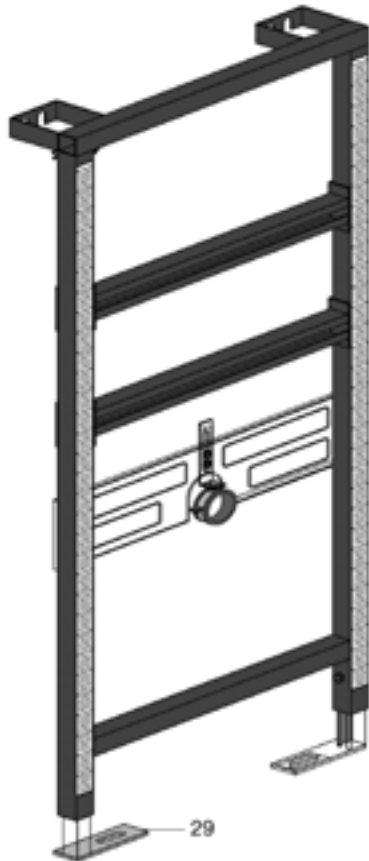

Duplo Basin

890093000

2	Kit frame wall fixation	AV0011800R	£29.75
3	Kit frame fixation	AV0001900R	£9.59
17	Bulkhead	AV0002100R	£30.95

18	Outlet pipe	AV0002600R	£18.51
29	Floor fixings	AV0004900R	£61.92