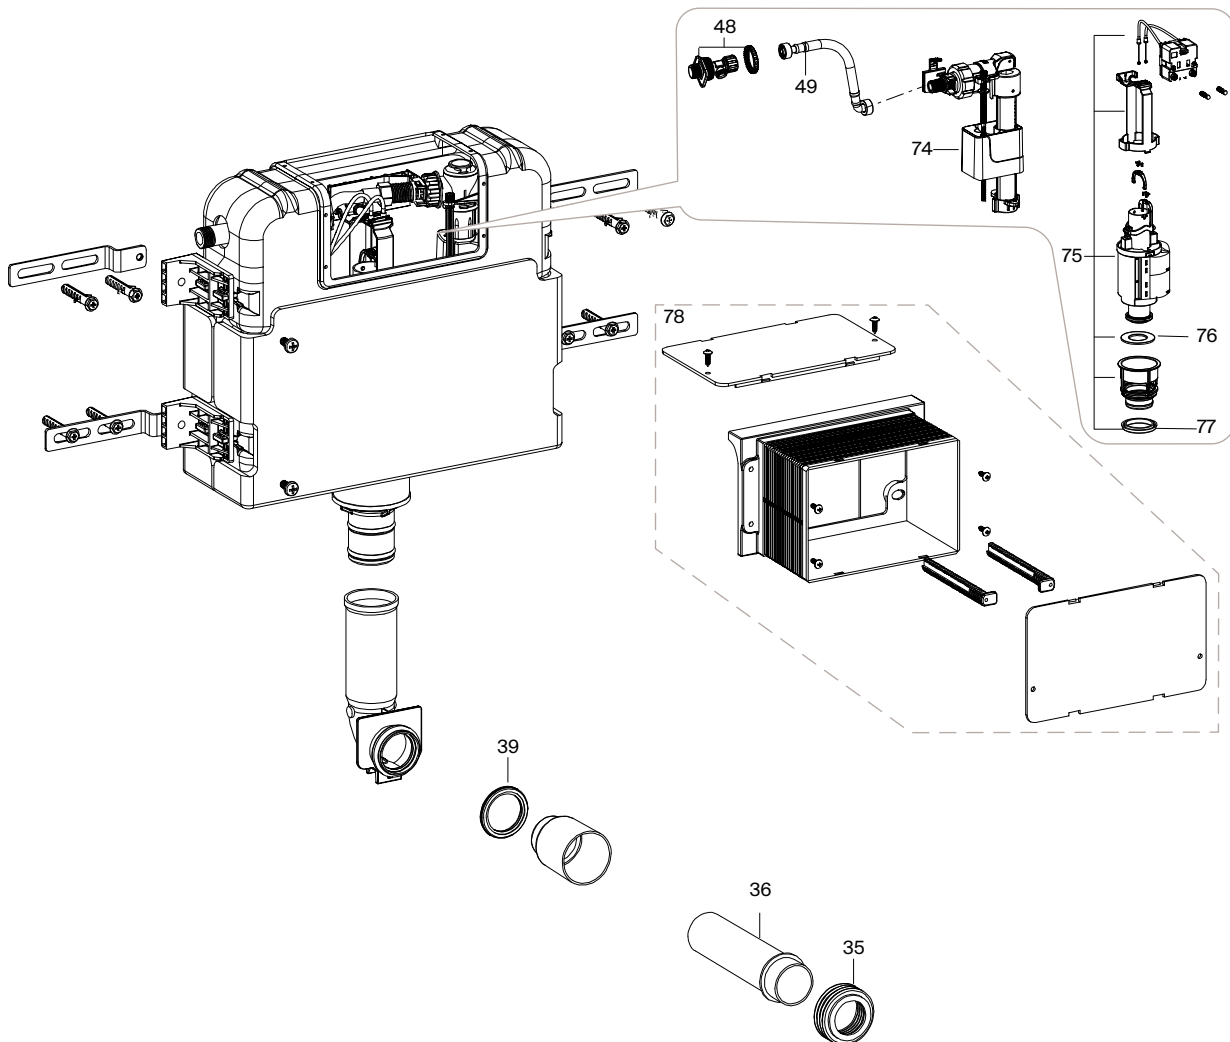

Basic Tank L

890120200

35,36	Inlet pipe and pan connection seal	AV0018600R	£25.78
35 & 36	Flush pipe and pan connection seal	AV0018700R	£18.91
39	Seal ring	AV0019200R	£3.44
48	Isolation valve	AV0017700R	£10.84
49	Supply hose - copper elbow	AV0017800R	£8.80

74	Inlet valve	A890858200	£44.47
75	Flush valve	AV0031400R	£51.63
76,77	Diaphragm washer and Valve Seal	AV0031500R	£7.24
78	Built-in box	AV0031600R	£33.83