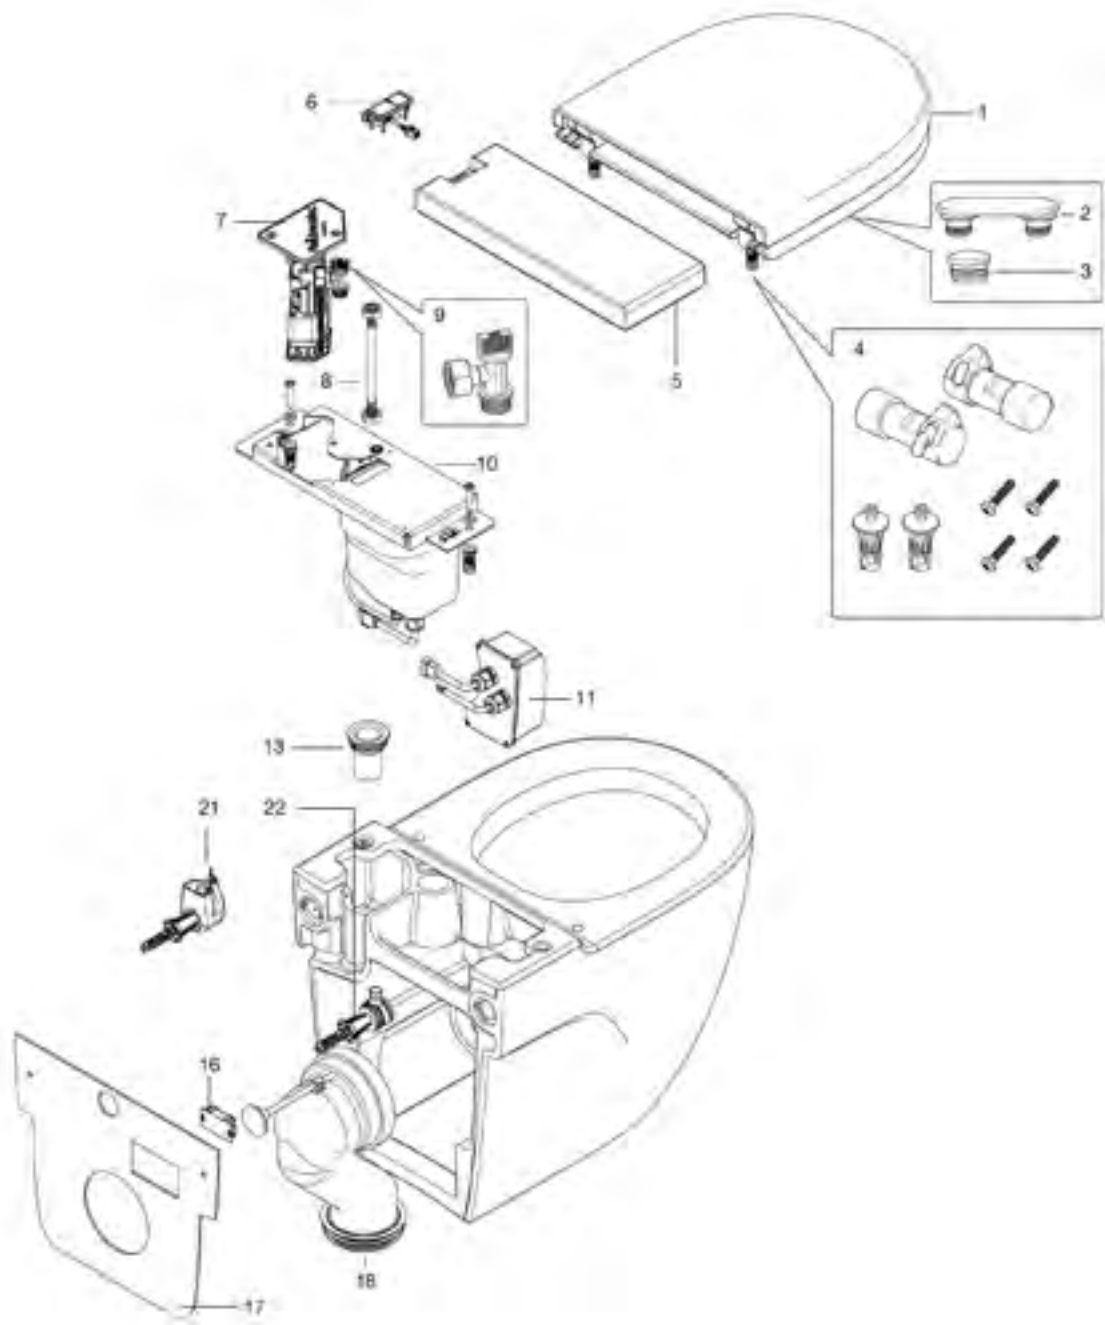

In-Tank - Back-to-wall

1 - 4	Toilet seat set	AV0009600R	£280.59	10	Assembly blower	AV0010400R	£1,003.64
2	Toilet seat buffers	AV0011700R	£2.09	11	Control box	AV0010600R	£747.97
3	Lid seat buffers	AV0009700R	£1.13	13	Ball valve	AV0010100R	£20.63
4	Seat fixing set	AV0009800R	£166.28	21-22	WC fixing "FS"	AV0011200R	£84.34
5 - 6	Rear lid	AV0009900R	£190.87	16	Electrical junction box	AV0010500R	£9.45
6	Push buttons	AV0010000R	£106.61	17	Gaskets	AV0009500R	£12.87
7	Fill valve	AV0010200R	£137.55	18	Bent pan connector	AV0007700R	£55.05