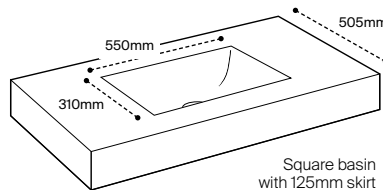

Square basin with 125mm skirt

Surfex® square basin with 125mm skirt and waste cover

Countertop width - 505mm

Internal bowl size - 550 x 310mm

Taphole options - Centre taphole

White

1000 x 505	Basin with 125mm skirt and towel slot	AW1153E81F4AH001	£1,418.53