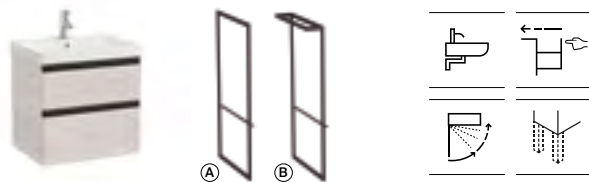

550mm basin and furniture with 2 soft-close drawers

UNIK basin and base unit	550 x 460	A851626...	£784.86

Sold individually:

Base unit - 2 drawers	550 x 460	A857525...	£512.55
Basin - 1 taphole	550 x 460	A3270MV004	£272.31
UK Space saving waste (required)		ZWHB100001	£33.38

Optional:

(A) Matt Black finish frame leg (1)	Height 769mm	A816830485	£179.79
(B) Matt Black finish frame leg with towel rail (1)	Height 769mm	A816831485	£205.47

Dimensions in mm

VAT will be charged at the rate ruling at the date of dispatch. Prices are subject to modification without prior notice

Substitute ... in the reference with the code for the chosen furniture finish: **806** Gloss White **402** City Oak **434** Nordic Ash **447** Matt Arctic Grey