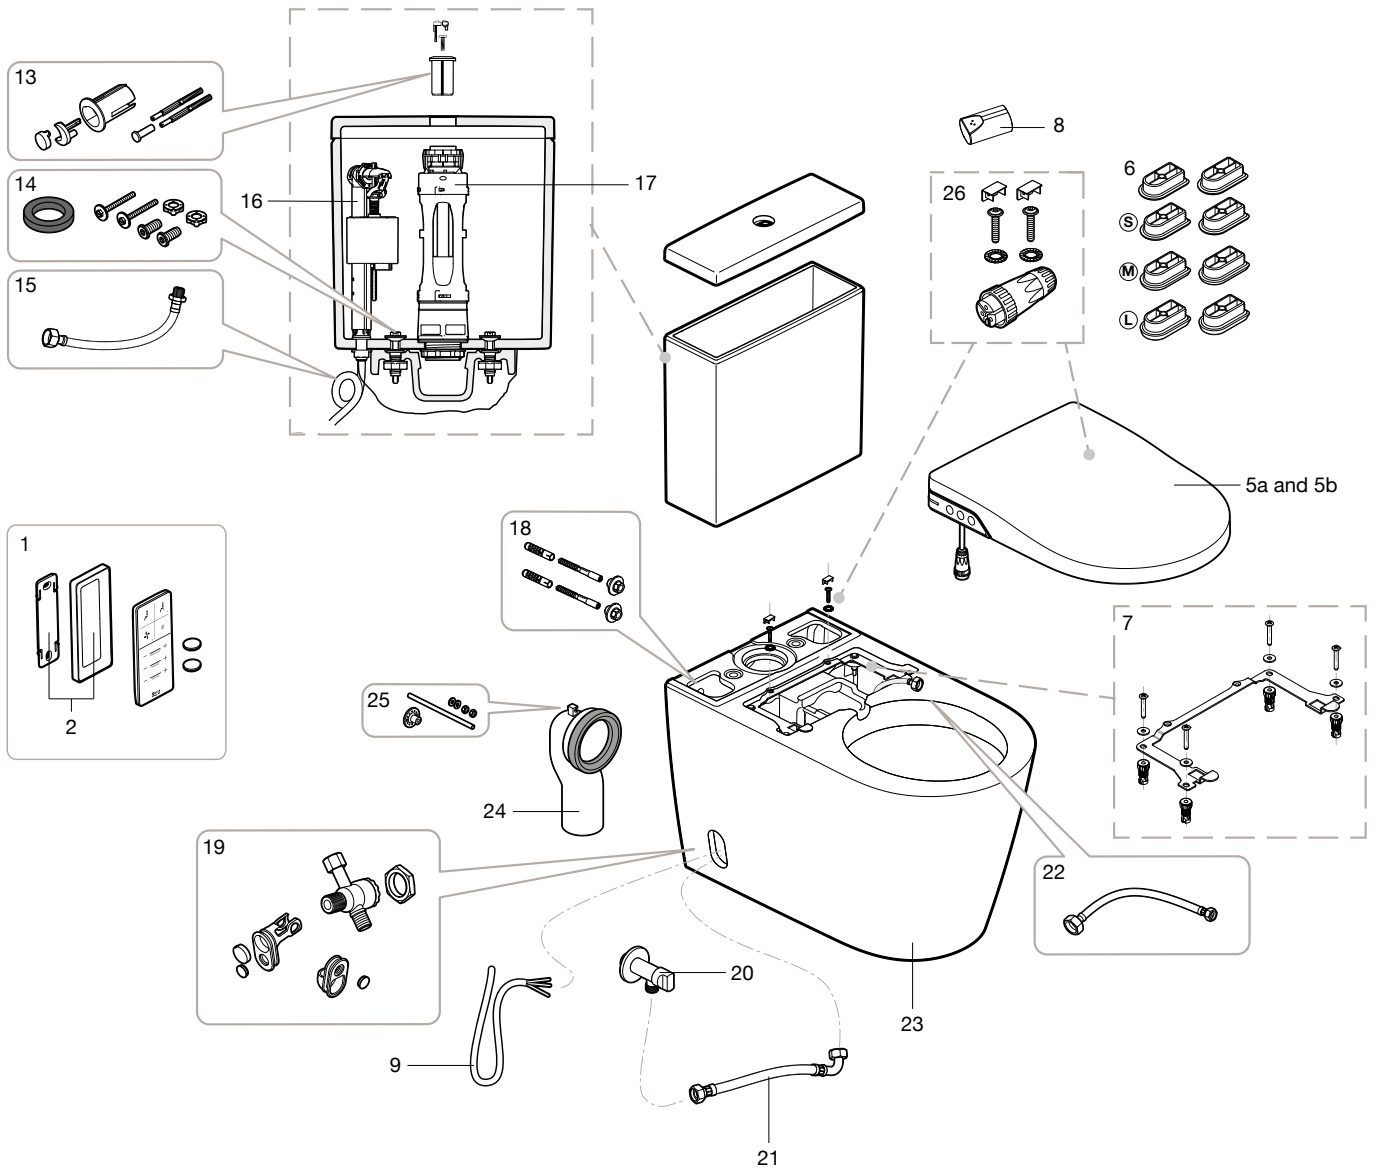

In-Wash® Inspira close-coupled WC

803061002

1	Remote control kit	AT0010600R	£207.77
2	Remote control holder	AT0010700R	£25.23
5a	Seat only (without lid)	AT0010900R	£101.65
5b	Cover only	AT0010800R	£101.65
6	Seat buffers	AT0021200R	£16.05
	Seat connection kit	AT0021100R	£24.75
7	Seat fixing bracket	AT0019100R	£49.71
8	Nozzle tip	AT0020900R	£29.54
9	Mains connection	AT0018900R	£15.59
13	Push button	AH0010500R	£24.13
14	Cistern fixing kit	AV0028800R	£31.17

15	Water inlet hose	AGO141500R	£25.85
16	Inlet valve	AH0010800R	£33.47
18	Wall fixing kit for WC pan	A822045400	£4.82
19	Cover caps and valve	AT0019300R	£93.08
20	Isolation valve	AGO141300R	£15.70
21, 22	Hose	AGO141500R	£25.85
23	WC pan	AT0019400R	£1,414.81
24	Waste	AV0007900R	£24.57
25	Waste fixing kit	AV0035400R	£3.84
26	Seat fixings	AT0021100R	£24.75