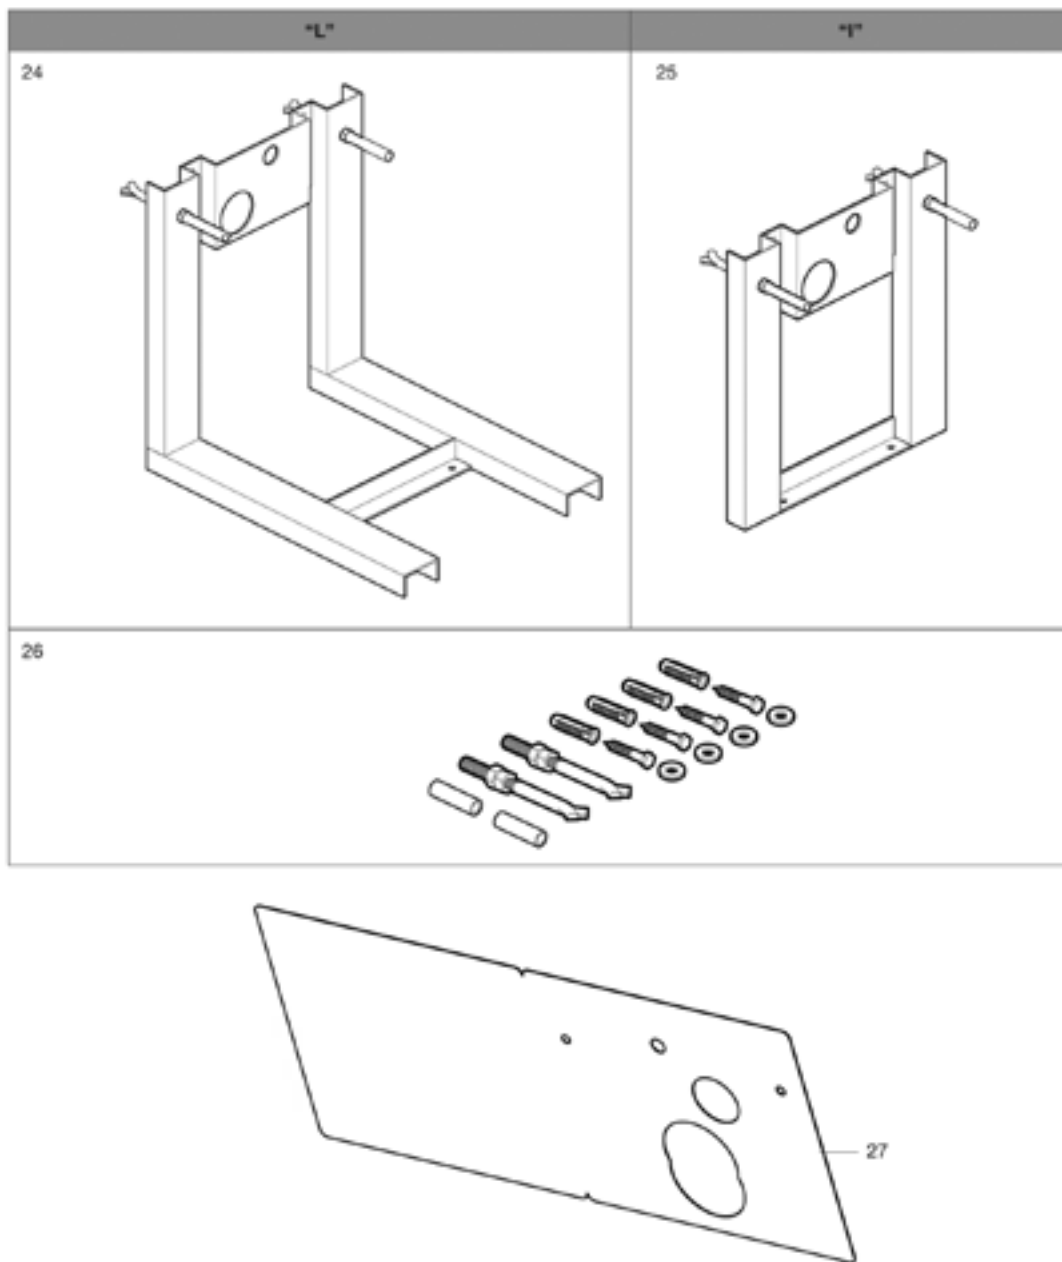

In-Tank - Frames

24-26	"L" support frame	AV0010800R	£132.01
25-26	"I" support frame	AV0011000R	£180.54
26	"L", "I" support fixings	AV0011100R	£20.95

	"L" template and guides	AV0011400R	£24.25
27	"I" template and guides	AV0011500R	£24.25
	"BTW" template and guides	AV0011600R	£24.25