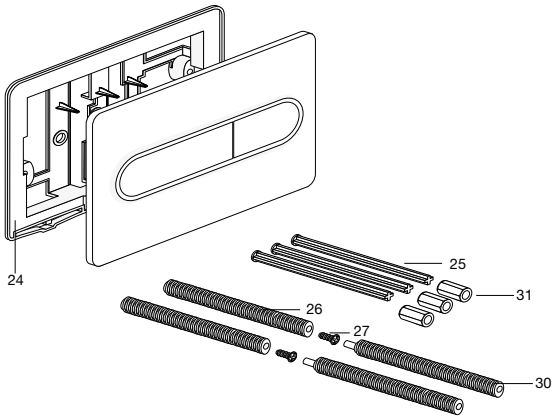

PL1, PL2, PL4, PL6, PL7 and PL10 - Operating Panels

890095000, 890095001, 890095002, 890095005, 890096000, 890096001, 890096002, 890096005, 890098001, 890098005, 890098002, 890098000, 890085001, 890085005, 890085002, 890085000, 890088308, 890088206, 890088207, 890088309, 890089000, 890089001, 890089002, 890089005, 890089206, 890089207, 89008920M

24	Back plate	AV0000700R	£36.26
25-27	Rods	AV0000900R	£49.75
25-27, 30, 31	Extension rods	AV0026000R	£58.40