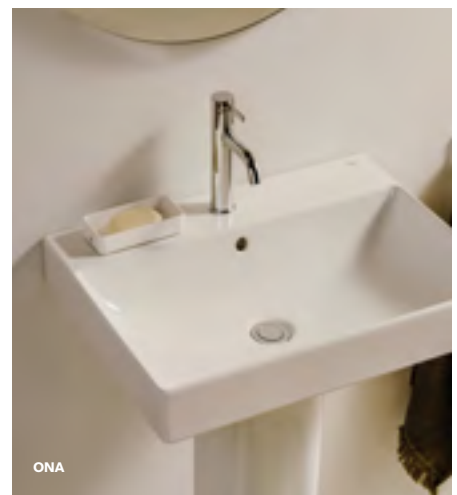

Debba Round

	Total set price £587.68	
	4 piece suite with soft-close seat	
550mm basin	32599500U	£125.75
Full pedestal	33599000U	£82.40
Open back WC pan	34299P000	£151.67
4.5/3 litre cistern	34199C00F	£145.50
Seat	801B2200B	£82.36

Laura

	Total set price £611.57	
	4 piece suite with standard seat	
560mm basin	326393005	£108.64
Full pedestal	331300004	£71.67
Open back WC pan	34239S000	£140.94
4.5/3 litre cistern	34139U00F	£224.16
Seat	801D30001	£66.16

The Gap

	Total set price £813.70	
	4 piece suite with soft-close seat	
550mm basin	3270MV000	£272.31
Full pedestal	337470000	£99.03
Open back WC pan	342479000	£180.88
4.5/3 litre cistern	34147D00F	£186.55
Seat	801472006	£74.93

Nexo

	Total set price £865.87	
	4 piece suite with standard seat	
550mm basin	327642000	£148.02
Full pedestal	337641000	£97.82
Open back WC pan	342640000	£253.44
6/3 litre cistern	341643000	£257.94
Seat	801640004	£108.65

The Gap Round

	Total set price £876.11	
	4 piece suite with soft-close seat	
550mm basin	3270MV000	£272.31
Full pedestal	337470000	£99.03
Open back WC pan	3420N8000	£223.71
4.5/3 litre cistern	3410NC00F	£192.88
Seat	801D12001	£88.18

Ona

	Total set price £965.38	
	4 piece suite in Gloss White with soft-close seat	
550mm basin	327685000	£221.03
Full pedestal	337470000	£99.03
Open back WC pan	342687000	£280.34
4.5/3 litre cistern	34168C00F	£280.11
Seat	801E12001	£84.87