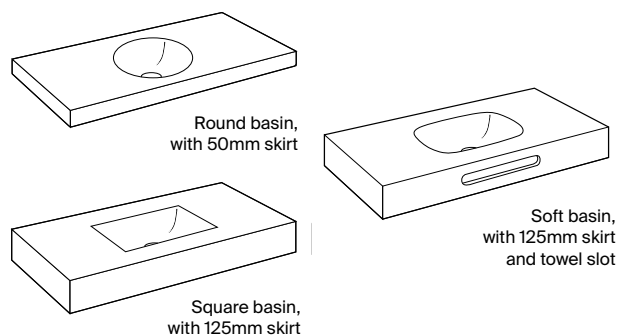

Table 3

Washbasin skirt			
Minimum and maximum countertop length	50mm	125mm without Towel Slot	125mm with Towel Slot
580-799mm	£126.69	£290.39	£290.39
800-999mm	£145.19	£317.43	£317.43
1000-1099mm	£153.73	£327.40	£327.40
1100-1199mm	£156.58	£335.94	£335.94
1200-1399mm	£163.70	£362.98	£362.98
1400-1599mm	£172.24	£380.07	£380.07
1600-1799mm	£182.20	£398.57	£398.57
1800-1999mm	£189.32	£411.38	£411.38
2000-2199mm	£197.86	£428.46	£428.46
2200-2399mm	£206.40	£444.12	£444.12
2400-2599mm	£214.94	£461.20	£461.20
2600-2800mm	£222.34	£476.86	£476.86