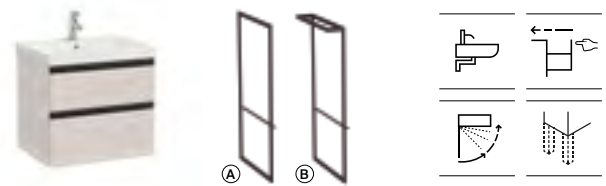

Optional:

(A) Matt Black finish frame leg (1)	Height 769mm	A816830485	£179.79
(B) Matt Black finish frame leg with towel rail (1)	Height 769mm	A816831485	£205.47

600mm basin and furniture with 2 soft-close drawers