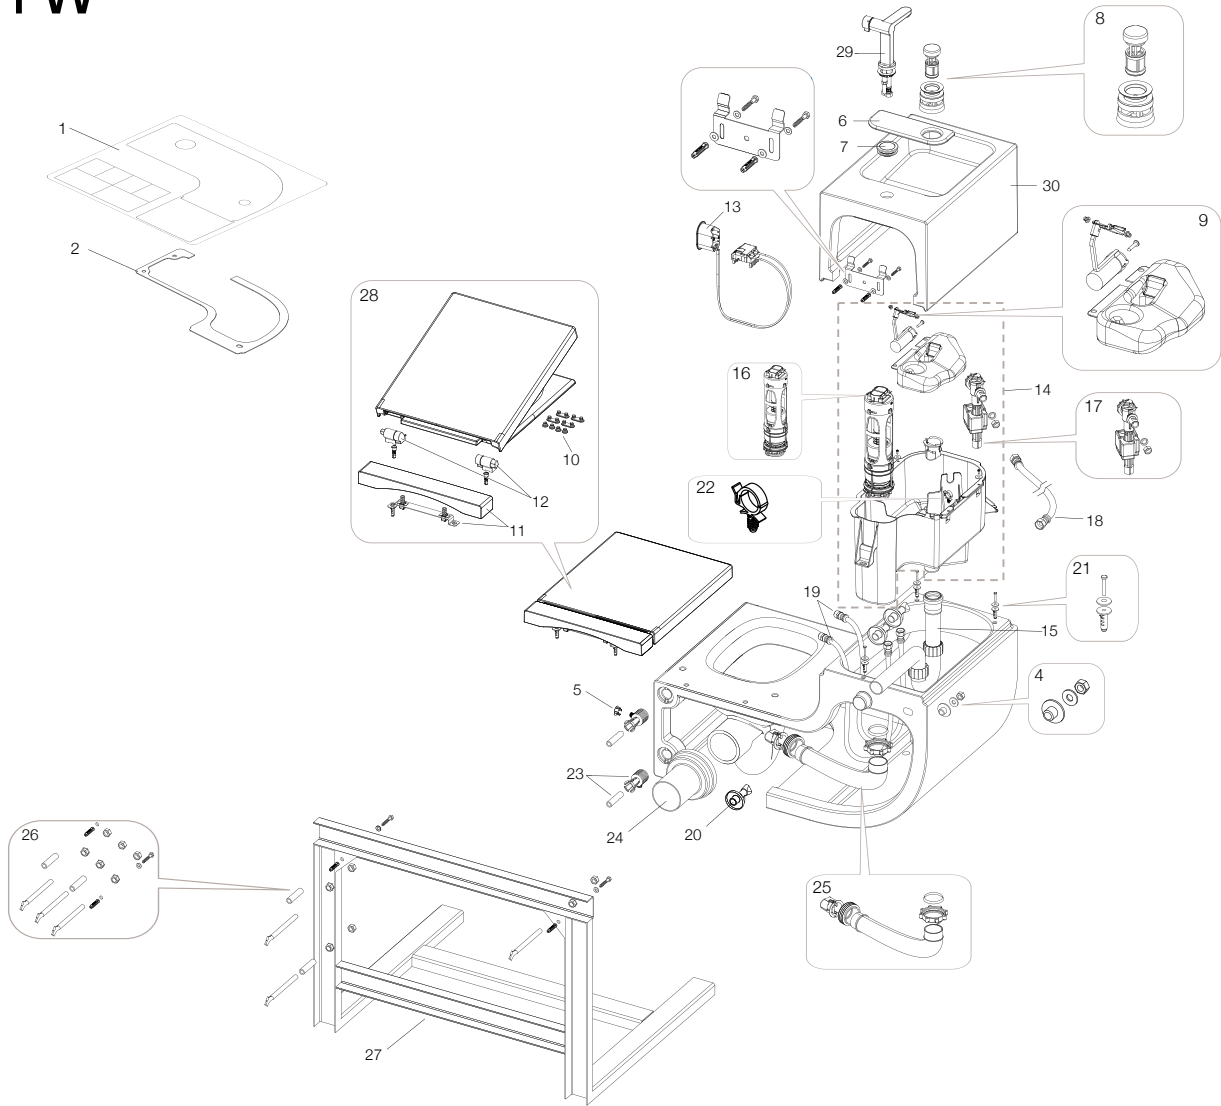

W+W

1	Assembly template kit	AV000000R	£31.67
2	Pan gasket template	AV0000100R	£35.25
4	Pan mounting nut assembly	A822097200	£29.40
5	Pan mounting fixings cover cap		
6	China waste plate	A389702000	£405.19
7	Cleaning fluid plug	A822748100	£18.23
8	Replacement basin waste	A892020000	£219.72
9	Bleach dispenser	AV0000400R	£58.04
10	Seat and lid buffers	A802910880	£5.92
11	Seat hinges	A802910860	£193.92
12	Cover plate - rear of seat	A802910870	£152.11
13	Cable push button	A822034201	£166.14
14	Complete cistern fittings and tank	A822077500	£605.62
15	Wash basin pipe trap kit	AV0000200R	£22.51

16	D3D drop valve	AV0000300R	£14.36
17	Inlet valve	A82209630R	£22.37
18	Flexible hose 1m	A525011407	£12.58
19	Flexible hose 1.5m	A525011507	£16.90
20	Regulation key	AG0078200R	£30.78
21-22	Fixings for grey plastic tank	A82276430R	£18.40
23	Pan mounting fixing kit	A822039100	£77.00
24	Duplo pan connection kit	AV0012400R	£38.00
25	Flush pipe	A892022000	£46.62
26	Frame fixing kit	A822039800	£45.65
27	L frame	A822091100	£191.93
28	Soft-close seat	A801702004	£310.19
29	Singles-Pro basin mixer	A5A3036C00	£462.67
30	Basin	AV0000600R	£554.67