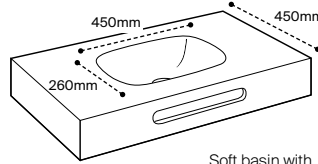

Soft basin with 125mm skirt and towel slot