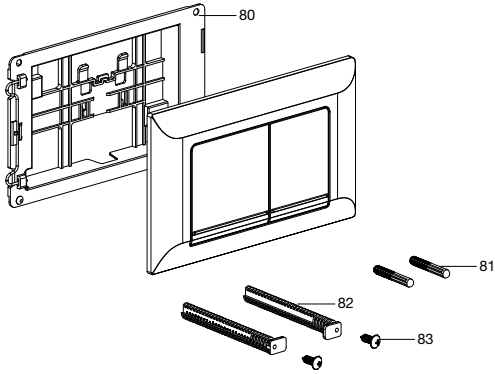

Plate L1 and Plate L2 - Operating Panels

890086001, 890086002, 890086000, 890087001

80	Back plate - Plate L1	AV0027800R	£16.93
80	Back plate - Plate L2	AV0029000R	£16.93
81-83	Rods	AV0027700R	£20.13