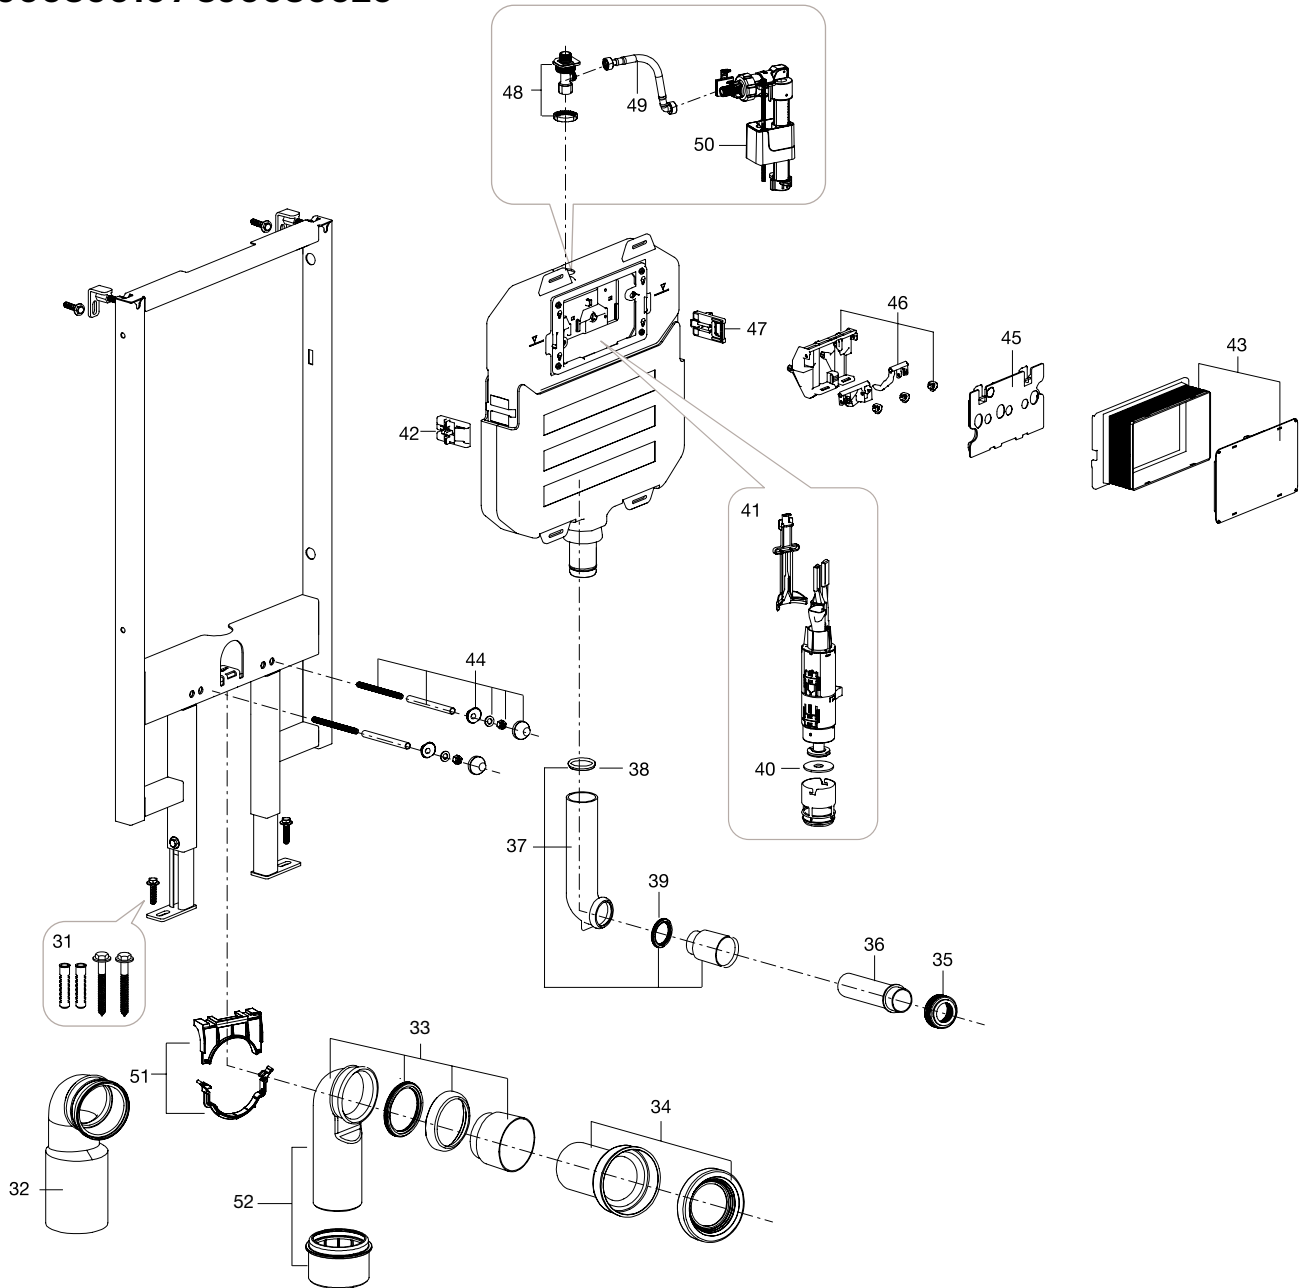

Duplo WC Compact

890080010 / 890080020

31	Floor fixing kit	AV0019500R	£2.30
32	Outlet connector (floor) 110mm ø	AV0018800R	£10.70
33	Outlet connector (floor) 90mm ø	AV0018900R	£12.03
34-36	Outlet & inlet connector (horizontal)	AV0018600R	£25.78
35 & 36	Flush pipe and pan connection seal	AV0018700R	£18.91
37	Inlet elbow	AV0019000R	£17.17
38	Inlet elbow connecting ring	AV0019100R	£5.16
39	Inlet elbow seal ring	AV0019200R	£3.44
40	Flush valve seal	AV0018100R	£1.82
41	Flush valve	AV0018000R	£51.55

42,47	Tank hooks	AV0019400R	£2.30
43	Built-in box	AV0018400R	£6.65
44	Pan fixing kit	AV0018500R	£11.45
45	Operating gasket	AV0018300R	£7.91
46	Operating bracket	AV0018200R	£6.61
48	Angle valve	AV0017700R	£10.84
49	Supply hose - copper elbow	AV0017800R	£8.80
50	Side inlet valve	A890858200	£44.47
51	Clamp	AV0019700R	£3.48
52	90-110mm ø adaptor	AV0042400R	£9.42