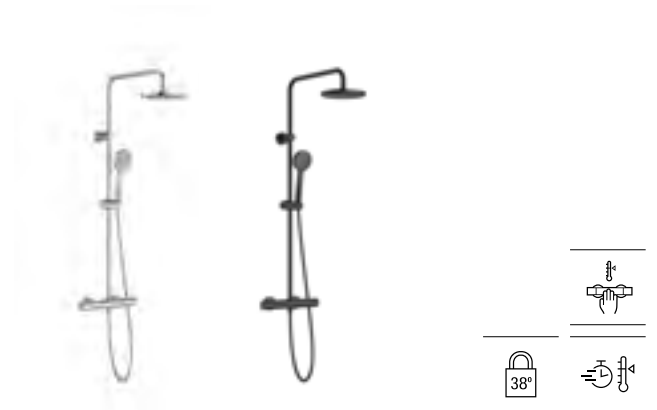

Easy Fix Kit

Allows bar shower valve to be installed to pipework **ZD50010022** £45.66

* Please note this code now supercedes code: 5A2018C00

Single-lever shower column

With diverter, hose and handset

Chrome **A5A9725C00** £732.15