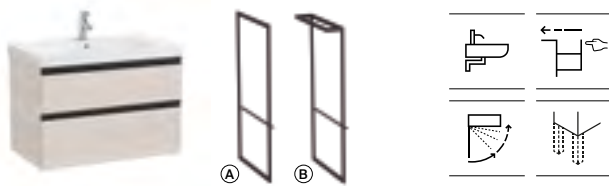

800mm basin and furniture with 2 soft-close drawers

UNIK basin and base unit	800 x 460	A851546...	£973.13

Sold individually:

Base unit - 2 drawers	800 x 460	A857459...	£653.93
Basin - 1 taphole	800 x 460	A3270M0004	£319.20
UK Space saving waste (required)		ZWHB100001	£33.38

Optional:

(A) Matt Black finish frame leg (1)	Height 769mm	A816830485	£179.79
(B) Matt Black finish frame leg with towel rail (1)	Height 769mm	A816831485	£205.47