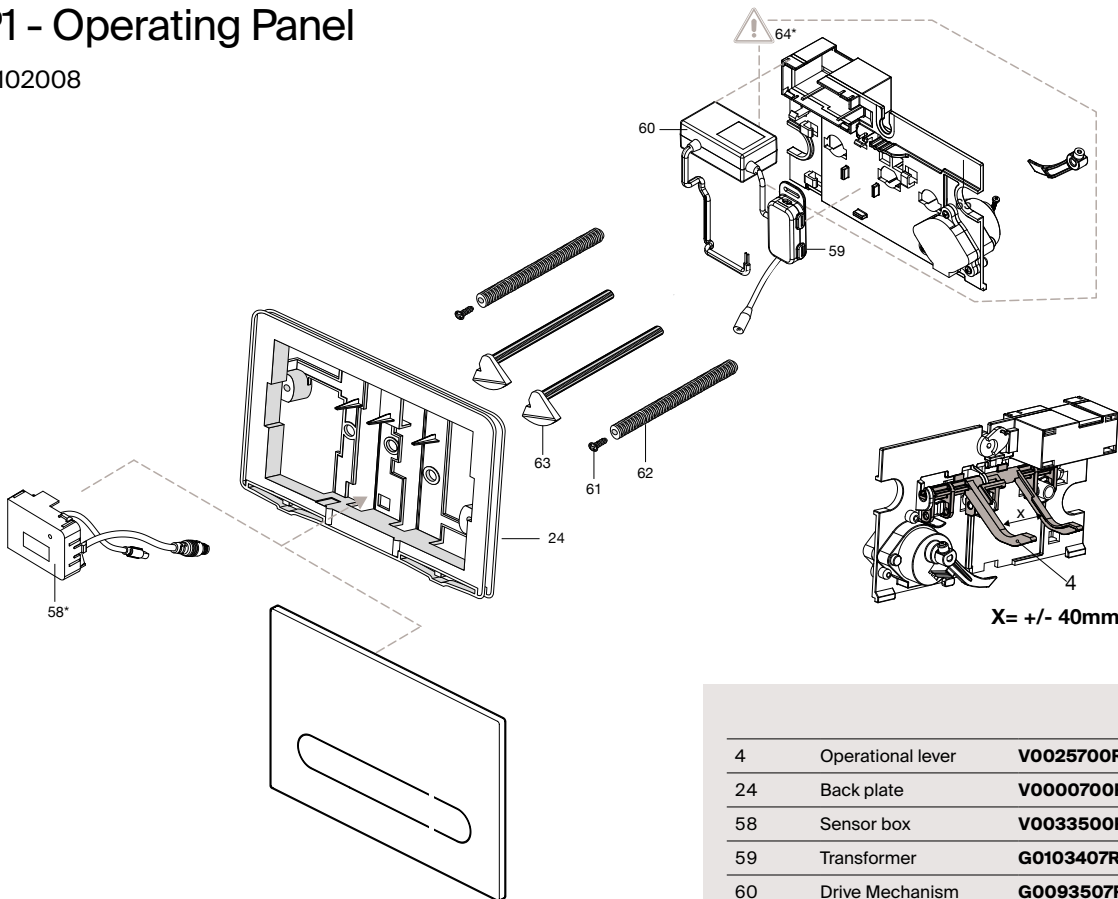

EP1 - Operating Panel

890102008

4	Operational lever	V0025700R	£19.69
24	Back plate	V0000700R	£36.26
58	Sensor box	V0033500R	£136.93
59	Transformer	G0103407R	£7.97
60	Drive Mechanism	G0093507R	£60.48
61-63	Rods	V0000800R	£43.38
64	Housing Unit	V0031800R	£64.46

Dimensions in mm
VAT will be charged at the rate ruling at the date of dispatch. Prices are subject to modification without prior notice