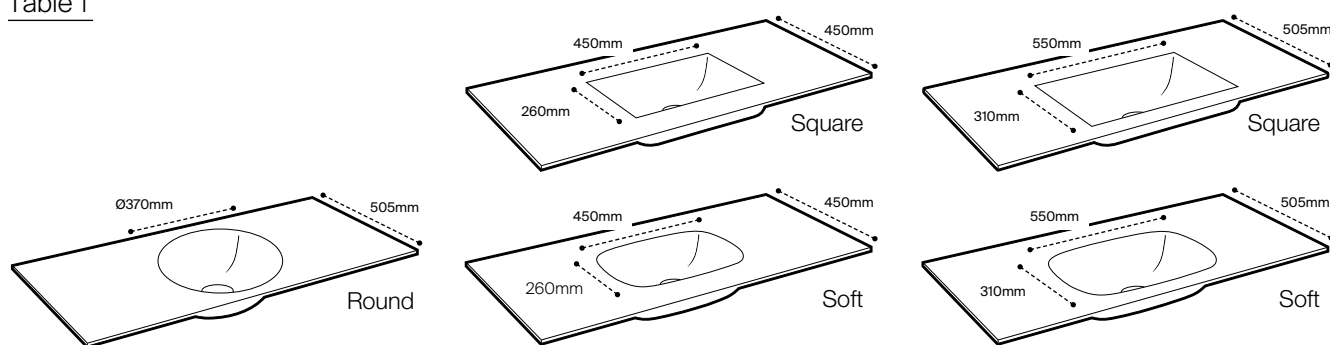

Wall-hung Surfex® basins

Modo - Customisable basins

On a highly aesthetic and functional level MODO has been developed, the first collection formed from a new solid surface material, SURFEX®. The collection is formed of washbasins, shelves and baths, available in a range of sizes.

Modo washbasins are fully customisable allowing you to create a solution for your space requirements.

For ease of reference, please find below the pricing structure.

To build your customisable basin and calculate the RRP

1. Choose the basin shape, size and taphole configuration, see Table 1
2. Add additional bowls if required, see Table 2
3. Choose basin skirting options, see Table 3

Table 1

Surfex® Round basin with waste cover		Surfex® Square and Soft basin with waste cover		Surfex® Square and Soft basin with waste cover	
Countertop width - 505mm		Countertop width - 450mm		Countertop width - 505mm	
Internal bowl size - Ø370mm		Internal bowl size - 450 x 260mm		Internal bowl size - 550 x 310mm	
Taphole options - 0 taphole, Left hand, Right hand		Taphole options - 0 taphole, Centre taphole		Taphole options - 0 taphole, Centre taphole	
Min and Max Countertop length	White	Min and Max Countertop length	White	Min and Max Countertop length	White
580 - 799mm	£977.92	600 - 799mm	£949.45	580 - 799mm	£977.92
800 - 999mm	£1,076.14	800 - 999mm	£1,040.56	800 - 999mm	£1,076.14
1000 - 1199mm	£1,131.67	1000 - 1199mm	£1,094.65	1000 - 1199mm	£1,131.66
1200 - 1399mm	£1,175.79	1200 - 1399mm	£1,131.66	1200 - 1399mm	£1,175.79
1400 - 1599mm	£1,302.48	1400 - 1599mm	£1,256.92	1400 - 1599mm	£1,302.48
1600 - 1799mm	£1,447.67	1600 - 1799mm	£1,393.58	1600 - 1799mm	£1,447.67
1800 - 1999mm	£1,574.36	1800 - 1999mm	£1,510.30	1800 - 1999mm	£1,574.36
2000 - 2199mm	£1,803.54	2000 - 2199mm	£1,740.90	2000 - 2199mm	£1,803.54
2200 - 2399mm	£2,042.68	2200 - 2399mm	£1,978.62	2200 - 2399mm	£2,042.68
2400 - 2599mm	£2,288.94	2400 - 2599mm	£2,226.31	2400 - 2599mm	£2,288.94
2600 - 2799mm	£2,543.74	2600 - 2799mm	£2,481.11	2600 - 2799mm	£2,543.74
Maximum 2800mm	£2,807.08	Maximum 2800mm	£2,743.03	Maximum 2800mm	£2,807.08

Note:

These are washbasin prices for one bowl only, without skirt and shelf, please see the opposite page for additional bowl, skirt and shelf options.

Washbasin prices include the price of the waste cover, a waste option will need to be purchased separately.

Washbasins include the basin fixing kit.