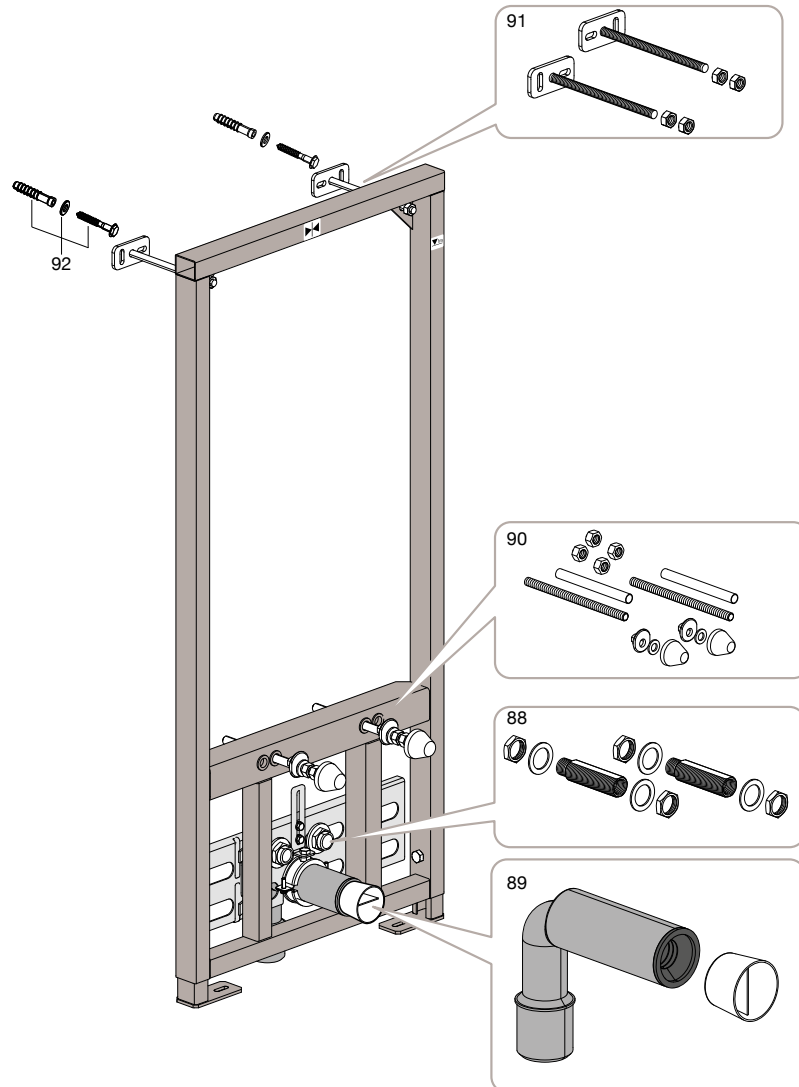

Duplo Bidet

890091200

88	Bulkhead	AV0040700R	£36.70
89	Outlet pipe	AV0040600R	£21.95
90	Bidet fixation	AV0040800R	£21.07
92	Screws for wall fixation	AV0041000R	£35.28