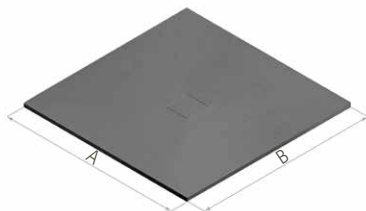

SLATE FLOOR

- Flush to Floor fitting, 38mm Depth
- Stone resin, gel coating
- Centre shower waste with cover in matching colour
- Available in any colour via RAL or sample matching
- Textured finish modelled on real slate
- Certified DIN51097 A Anti Slip
- Choose from 700, 760, 800, 900, 1000 width dimension at same price, please state width required clearly on order. For alternative lengths, widths and waste locations if possible, add £161 ex VAT
- Slotted Waste Cover for enhanced drainage available at £84 ex VAT

A	B	SLF	PRICE (EX. VAT)	PRICE (INC. VAT)
760	700-760	SLF760	£457.00	£548.40
800	700-800	SLF800	£457.00	£548.40
900	700-900	SLF900	£457.00	£548.40
1000	700-1000	SLF1000	£478.00	£573.60
1100	700-1000	SLF1100	£508.00	£609.60
1200	700-1000	SLF1200	£508.00	£609.60
1300	700-1000	SLF1300	£582.00	£698.40
1400	700-1000	SLF1400	£582.00	£698.40
1500	700-1000	SLF1500	£582.00	£698.40
1600	700-1000	SLF1600	£655.00	£786.00
1700	700-1000	SLF1700	£655.00	£786.00
1800	700-1000	SLF1800	£655.00	£786.00
1900	700-1000	SLF1900	£847.00	£1,016.40
2000	700-1000	SLF2000	£847.00	£1,016.40

Matki Shower Floors are designed for a flush, flat to floor appearance. If the showering area is not fully enclosed water may escape the edges of the Matki Shower floor. This should be considered during design and installation in a fully tanked and prepared wet room area.