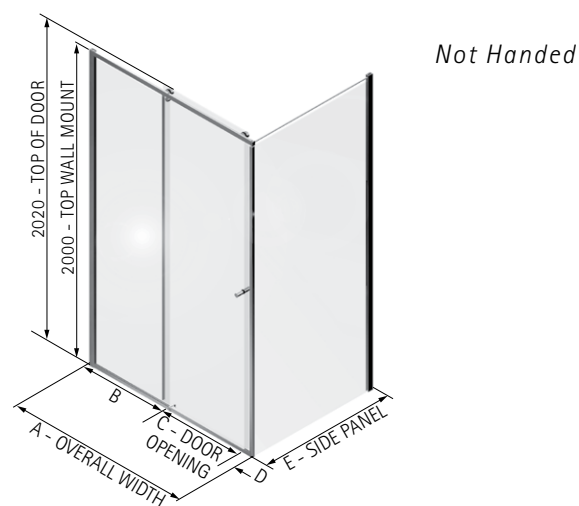

Not Handed

- 8mm Safety Glass (EN12150-1)
- Matki Glass Guard Easy Clean protection included
- Installation on wet room floor or tray, see pages 70-73 for recommended Matki Trays
- Cylinder Handle, Silver Frames, Chrome Details as Standard
- For Special Colour combinations and Bespoke Side Panel, see page 63
- Optional Reverse setup for sizes 1000-1200 and 1500, door closes to wall side. Quote "Reverse" after code
- Installation by Matki Installations £695 ex VAT

DIMENSIONS (MM) PRICES

DOOR	A	B	C	D	PRICE (EX. VAT)	PRICE (INC. VAT)
MOSC1000*	978-998	470-490	400	65	£927.00	£1,112.40
MOSC1100	1078-1098	490-510	440	65	£941.00	£1,129.20
MOSC1200	1178-1198	570-590	450	65	£955.00	£1,146.00
MOSC1400	1378-1398	680-700	550	65	£1,144.00	£1,372.80
MOSC1500	1478-1498	780-800	550	65	£1,182.00	£1,418.40
MOSC1600	1578-1598	780-800	650	65	£1,210.00	£1,452.00
MOSC1700	1678-1698	880-900	650	65	£1,231.00	£1,477.20

SIDE PANEL E

MOSCSP760	732-752	£454.00	£544.80
MOSCSP800	772-792	£463.00	£555.60
MOSCSP900	872-892	£492.00	£590.40
MOSCSP1000	972-992	£532.00	£638.40

* 1000 model has flush handle on front and full handle on shower side.