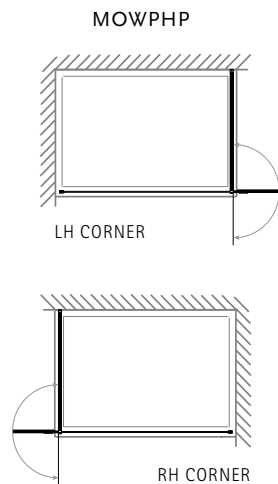

MATKI-ONE SINGLE PANEL WITH HINGED RETURN PANEL

- LH/RH, please specify
- 8mm and 10mm Safety Glass (EN12150-1)
- Matki Glass Guard Easy Clean protection included
- Available in Silver only
- Wall brace adjustable up to 1000mm
- Disc Detail at end of Wall Brace
- Installation on Shower Tray or Wet Room Floor
- Hinge Panel seals at all angles with Matki Advanced Neoprene Sealing System
- Hinge Panel positions through 180° as per diagram
- Installation by Matki Installations £604 ex VAT