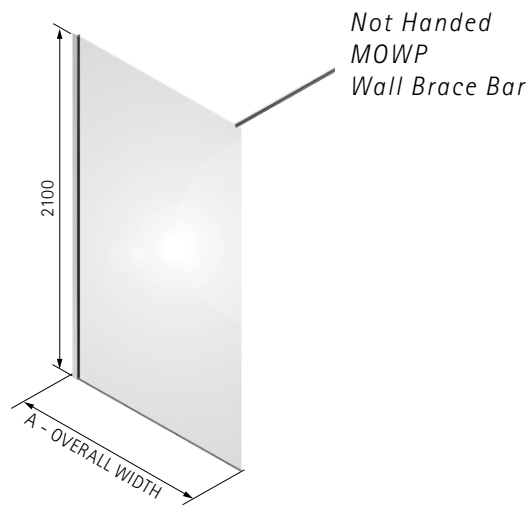

DIMENSIONS (MM)					PRICES		
FOR WET ROOM OR ALTERNATIVE SHOWER TRAY							
MODEL	A	B	C	D	E	PRICE (EX. VAT)	PRICE (INC. VAT)

MOC800	770-790	770-790	450	210-230	512-532	£1,598.00	£1,917.60
MOC900	870-890	870-890	460	310-330	584-604	£1,675.00	£2,010.00
MOC1080	970-990	770-790	450	410-430	512-532	£1,709.00	£2,050.80
MOC1090	970-990	864-884	460	410-430	584-604	£1,746.00	£2,095.20
MOC1280	1170-1190	770-790	450	610-630	512-532	£1,737.00	£2,084.40
MOC1290	1170-1190	864-884	460	610-630	584-604	£1,799.00	£2,158.80
MOC1590	1470-1490	864-884	460	910-930	584-604	£1,899.00	£2,278.80

MATKI-ONE WET ROOM PANEL WITH WALL BRACE BAR (MOWP) OR CEILING BRACE BAR (MOWV)

MOWP
WALL BRACE

MOWV
CEILING BRACE

- 8mm Safety Glass (EN12150-1)
- Matki Glass Guard Easy Clean protection included
- Silver Frame as Standard with Chrome Disc Detail on Wall Brace Version
- **For Special Colour combinations and Bespoke sizes, see page 63**
- Ceiling brace, maximum standard height 2500mm up to 3000mm available to order with surcharge of £104 ex VAT
- Wall brace 1000mm or to special order 1500mm with surcharge of £39 ex VAT
- See page 27 for image of Ceiling brace bar