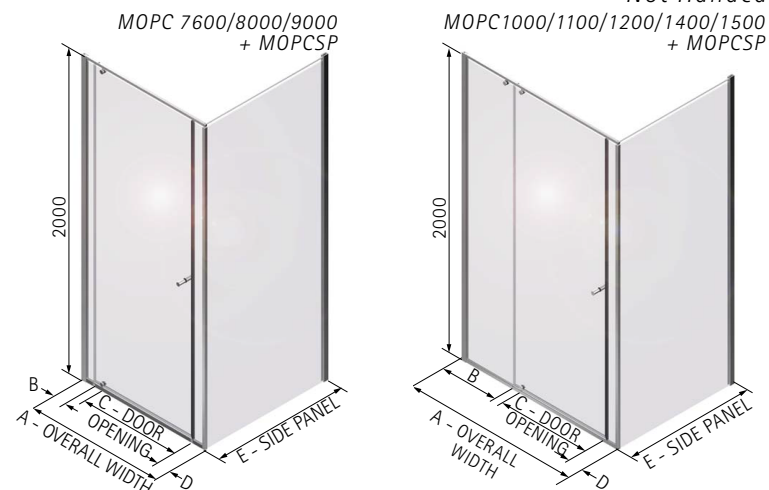

MATKI-ONE PIVOT

- Door opens both outwards and inwards
- 8mm Safety Glass (EN12150-1), Matki Glass Guard Easy Clean protection included
- Installation on wet room floor or tray, see page 70-73 for recommended Matki Trays
- Cylinder Handle, Silver Frames, Chrome Details as Standard
- For Special Colour combinations see page 63
- Optional Reverse setup for sizes 1000-1200, where panels B and D are switched. Quote "Reverse" after code
- Installation by Matki Installations £785 ex VAT

DIMENSIONS (MM) PRICES

DOOR	A	B	C	D	PRICE (EX. VAT)	PRICE (INC. VAT)
MOPC7600	732-752	80-100	482	100	£680.00	£816.00
MOPC8000	772-792	80-100	522	100	£694.00	£832.80
MOPC9000	872-892	80-100	622	100	£721.00	£865.20
MOPC1000	973-993	322-342	482	100	£766.00	£919.20
MOPC1100	1073-1093	382-402	522	100	£799.00	£958.80
MOPC1200	1173-1193	382-402	622	100	£826.00	£991.20
MOPC1400	1373-1393	342-362	862	100	£1,030.00	£1,236.00
MOPC1500	1473-1493	442-462	862	100	£1,066.00	£1,279.20

SIDE PANEL E

SIDE PANEL	E	PRICE (EX. VAT)	PRICE (INC. VAT)
MOPCSP760	732-752	£490.00	£588.00
MOPCSP800	772-792	£495.00	£594.00
MOPCSP900	872-892	£517.00	£620.40
MOPCSP1000	972-992	£571.00	£685.20