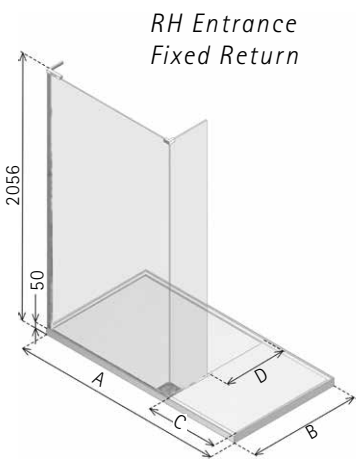

BOUTIQUE PANEL WITH RETURN PANEL - INTEGRATED TRAY

- Stunningly minimal, with no brace bars required when using Fixed Return
- Fixed Return as Standard. For Hinged Return with Brace Bar add suffix 'H' to code and surcharge of £453 ex VAT
- Unique integration of Panels into Shower Tray for frameless join and easier cleaning
- LH/RH Entrance, please specify
- 8mm and 10mm Safety Glass (EN12150-1)
- Matki Glass Guard Easy Clean protection included
- Integrated 50mm Shower Tray with fast flow waste included, see page 43
- Shower Tray also available in Matt White with DIN51097 A Anti Slip Rating add £73 ex VAT
- Optional Raised Tray with cover panel in white only. For Raised Tray add 100mm to overall height and surcharge of £74 ex VAT for Recess, £115 ex VAT for Corner
- Installation by Matki Installations £604 ex VAT -excludes shower tray installation

DIMENSIONS (MM)		PRICES						
MODEL RECESS	MODEL CORNER	A	B	C	D	H*	PRICE (EX. VAT)	PRICE (INC. VAT)
NWSR1290H*	NWSF1290H*	1200	900	530	-	400	£1,610.00	£1,932.00
NWSR1580	NWSF1580	1500	800	530	530	450	£1,222.00	£1,466.40
NWSR1590	NWSF1590	1500	900	530	530	450	£1,304.00	£1,564.80
NWSR1780	NWSF1780	1700	800	580	530	500	£1,335.00	£1,602.00
NWSR1790	NWSF1790	1700	900	580	530	500	£1,373.00	£1,647.60

*With Hinged Return Only