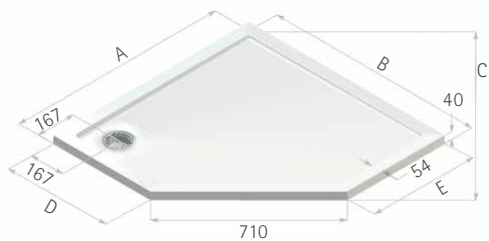

CONTINENTAL 40 QUINTESSA

- 40mm Height, 10mm Raised Threshold
- Stone resin, double acrylic cap
- High-flow shower waste with Chrome flange and Stainless Steel grill as standard
- Raised Tray version optional with adjustable legs and front panel in White only. Adds 100mm to height. Add £115 ex VAT
- Available in White (Standard); For Matt White, Matt Graphite, Pergamon add £73 ex VAT
- Matt White and Matt Graphite are certified DIN51097 A Anti-Slip

A	B	C	D	E	CLQ	PRICE (EX. VAT)	PRICE (INC. VAT)
900	900	918	398	398	CLQ900	£377.00	£452.40
1000	1000	1058	498	498	CLQ1000	£417.00	£500.40
900	1200	1129	698	398	CLQ1290LH	£420.00	£504.00
1200	900	1129	398	698	CLQ1290RH**	£420.00	£504.00
900	1500	1341	998	398	CLQ1590LH	£459.00	£550.80
1500	900	1341	398	998	CLQ1590RH**	£459.00	£550.80