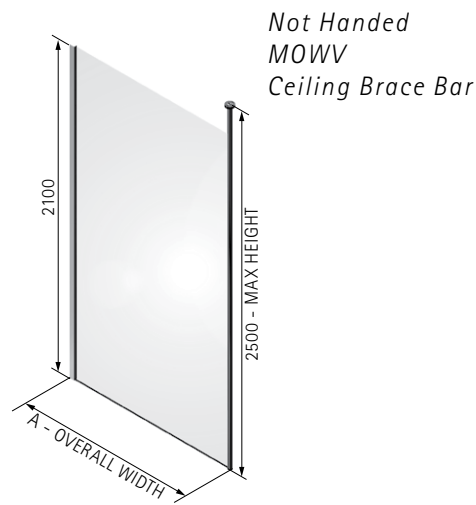

DIMENSIONS (MM)					PRICES		
FOR WET ROOM OR ALTERNATIVE SHOWER TRAY							
MODEL	A	B	C	D	E	PRICE (EX. VAT)	PRICE (INC. VAT)

MOC800	770-790	770-790	450	210-230	512-532	£1,598.00	£1,917.60
MOC900	870-890	870-890	460	310-330	584-604	£1,675.00	£2,010.00
MOC1080	970-990	770-790	450	410-430	512-532	£1,709.00	£2,050.80
MOC1090	970-990	864-884	460	410-430	584-604	£1,746.00	£2,095.20
MOC1280	1170-1190	770-790	450	610-630	512-532	£1,737.00	£2,084.40
MOC1290	1170-1190	864-884	460	610-630	584-604	£1,799.00	£2,158.80
MOC1590	1470-1490	864-884	460	910-930	584-604	£1,899.00	£2,278.80

MATKI-ONE WET ROOM PANEL WITH WALL BRACE BAR (MOWP) OR CEILING BRACE BAR (MOWV)

MOWP
WALL BRACE

MOWV
CEILING BRACE

- 8mm Safety Glass (EN12150-1)
- Matki Glass Guard Easy Clean protection included
- Silver Frame as Standard with Chrome Disc Detail on Wall Brace Version
- **For Special Colour combinations and Bespoke sizes, see page 63**
- Ceiling brace, maximum standard height 2500mm up to 3000mm available to order with surcharge of £104 ex VAT
- Wall brace 1000mm or to special order 1500mm with surcharge of £39 ex VAT
- See page 27 for image of Ceiling brace bar