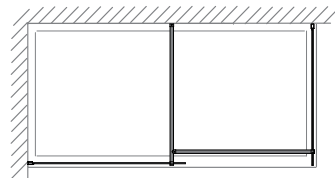

MOWW

Not Handed

- 8mm Safety Glass (EN12150-1)
- Matki Glass Guard Easy Clean protection included
- Silver Frame with Chrome Disc details as Standard
- For Special Colour combinations and Bespoke sizes, see page 63
- Installation on Shower Tray or Wet Room Floor
- Additional size combinations can be ordered from all available MOWP and MOWPFE panel sizes, please order MOWWBES stating two MOWP or MOWPFE codes, summing the prices of each panel
- T-Bar is adjustable to maximum 1000mm projection from wall and maximum 900mm distance between panels
- Installation by Matki Installations £604 ex VAT