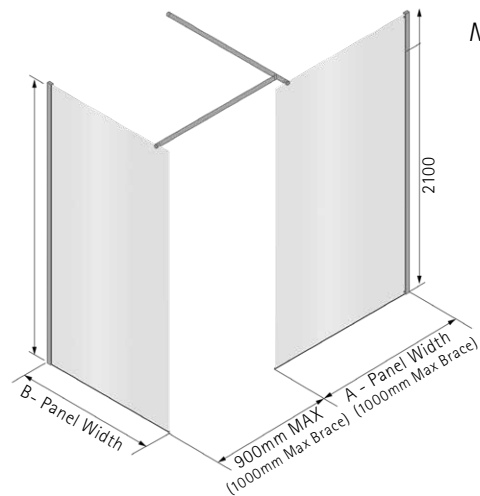

Not Handed

- 8mm Safety Glass (EN12150-1)
- Matki Glass Guard Easy Clean protection included
- Silver Frame with Chrome Disc details as Standard
- For Special Colour combinations and Bespoke sizes, see page 63
- Installation on Shower Tray or Wet Room Floor
- Additional size combinations can be ordered from all available MOWP and MOWPFE panel sizes, please order MOWWBES stating two MOWP or MOWPFE codes, summing the prices of each panel
- T-Bar is adjustable to maximum 1000mm projection from wall and maximum 900mm distance between panels
- Installation by Matki Installations £604 ex VAT