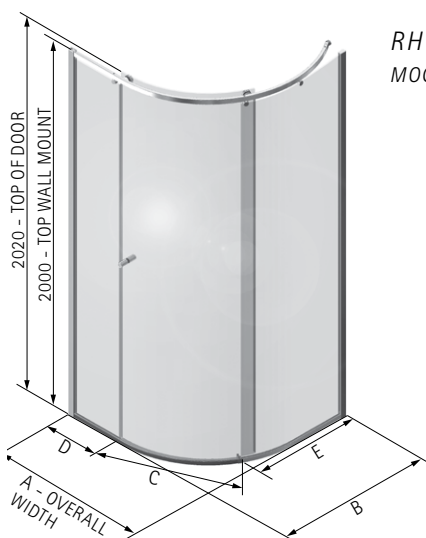

MATKI-ONE CURVED

MOC1080, MOC1090,
MOC1280, MOC1290, MOC1590
CURVED OFFSET

- Curved: LH/RH, please specify
- Curved Offset: LH/RH Corner, please specify
- 8mm Safety Glass; Door on 800, 1080 and 1280 models is 6mm
- Matki Glass Guard Easy Clean protection included
- Cylinder Handle, Silver Frames, Chrome Details as Standard
- For Special Colour combinations, see page 63
- Installation on shower tray, wet room floor or existing 550 radius curved shower tray
- Tray available in any colour see page 74
- Installation by Matki Installations £695 ex VAT - excludes shower tray installation

DIMENSIONS (MM)					PRICES		
WITH SHOWER TRAY INCLUDED							
MODEL	A	B	C	D	E	PRICE (EX. VAT)	PRICE (INC. VAT)

MOC800T	800	800	450	210-230	512-532	£1,963.00	£2,355.60
MOC900T	900	900	460	310-330	584-604	£2,088.00	£2,505.60
MOC1080T	1000	800	450	410-430	512-532	£2,117.00	£2,540.40
MOC1090T	1000	900	460	410-430	584-604	£2,179.00	£2,614.80
MOC1280T	1200	800	450	610-630	512-532	£2,209.00	£2,650.80
MOC1290T	1200	900	460	610-630	584-604	£2,265.00	£2,718.00
MOC1590T	1500	900	460	910-930	584-604	£2,388.00	£2,865.60

DIMENSIONS (MM)					PRICES		
FOR WET ROOM OR ALTERNATIVE SHOWER TRAY							
MODEL	A	B	C	D	E	PRICE (EX. VAT)	PRICE (INC. VAT)

MOC800	770-790	770-790	450	210-230	512-532	£1,598.00	£1,917.60
MOC900	870-890	870-890	460	310-330	584-604	£1,675.00	£2,010.00
MOC1080	970-990	770-790	450	410-430	512-532	£1,709.00	£2,050.80
MOC1090	970-990	864-884	460	410-430	584-604	£1,746.00	£2,095.20
MOC1280	1170-1190	770-790	450	610-630	512-532	£1,737.00	£2,084.40
MOC1290	1170-1190	864-884	460	610-630	584-604	£1,799.00	£2,158.80
MOC1590	1470-1490	864-884	460	910-930	584-604	£1,899.00	£2,278.80