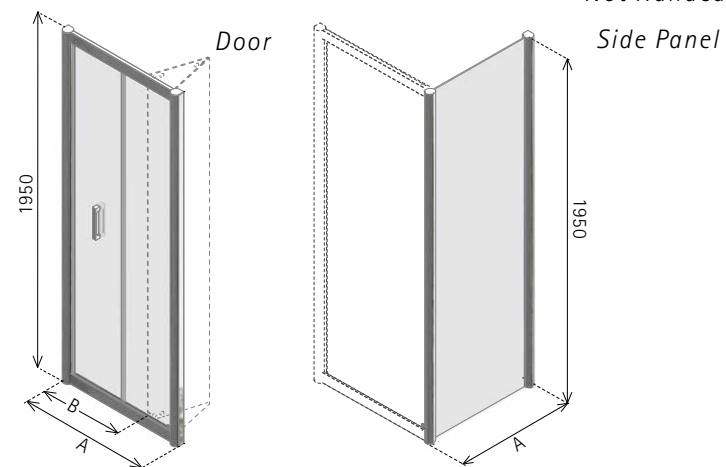

COLONADE INFOLD

- Not Handed
- 6mm Safety Glass (EN12150-1)
- Matki Glass Guard Easy Clean protection included
- High-lustre Aluminium frame in Silver/Chrome finish
- Doors can be installed to open from wall or side panel side
- Patented FLS Front Loading System (patent no. GB 228 9302B)
- Recommended Tray Model - Fineline 60 see page 70
- Installation by Matki Installations £575 ex VAT

DIMENSIONS (MM) PRICES

MODEL DOOR	A	B	PRICE (EX. VAT)	PRICE (INC. VAT)
NCI7000 (INFOLD)	655-685	475	£1,100.00	£1,320.00
NCI7600 (INFOLD)	725-745	535	£1,117.00	£1,340.40
NCI8000 (INFOLD)	765-785	575	£1,128.00	£1,353.60
NCI9000 (INFOLD)	865-885	675	£1,156.00	£1,387.20

MODEL SIDE PANEL PRICES

MODEL SIDE PANEL	A	PRICE (EX. VAT)	PRICE (INC. VAT)
NSC6900 (SIDE)	660-692	£427.00	£512.40
NSC7500 (SIDE)	720-752	£441.00	£529.20
NSC7900 (SIDE)	760-792	£460.00	£552.00
NSC8900 (SIDE)	860-892	£475.00	£570.00
NSC9900 (SIDE)	960-992	£495.00	£594.00