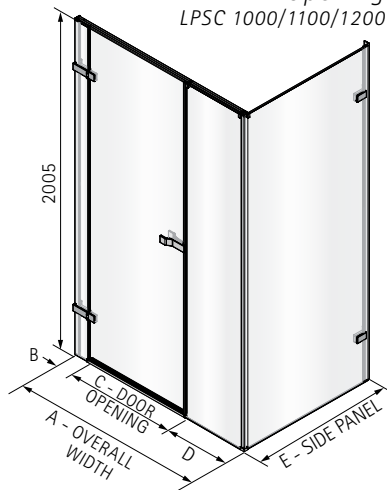

LH Opening
LPSC 1000/1100/1200

- Not Handed
- Silver/chrome finish
- Door opens outwards only
- 8mm Safety Glass (EN12150-1)
- Matki Glass Guard Easy Clean protection included
- Installation on shower tray or wet room floor
- Wall frames part concealed by frosted glass
- Installation by Matki Installations £785 ex VAT

DIMENSIONS (MM)

PRICES

MODEL	A	B	C	D	PRICE (EX. VAT)	PRICE (INC. VAT)
LPSC760	740 - 760	97 - 117	630	-	£833.00	£999.60
LPSC800	780 - 800	97 - 117	670	-	£846.00	£1,015.20
LPSC900	880 - 900	97 - 117	770	-	£896.00	£1,075.20
LPSC1000	980 - 1000	97 - 117	670	213	£954.00	£1,144.80
LPSC1100	1080 - 1100	97 - 117	670	313	£972.00	£1,166.40
LPSC1200	1180 - 1200	97 - 117	670	413	£1,034.00	£1,240.80

SIDE PANEL E

LPSC760SP	740 - 760	£296.00	£355.20
LPSC800SP	780 - 800	£308.00	£369.60
LPSC900SP	880 - 900	£349.00	£418.80