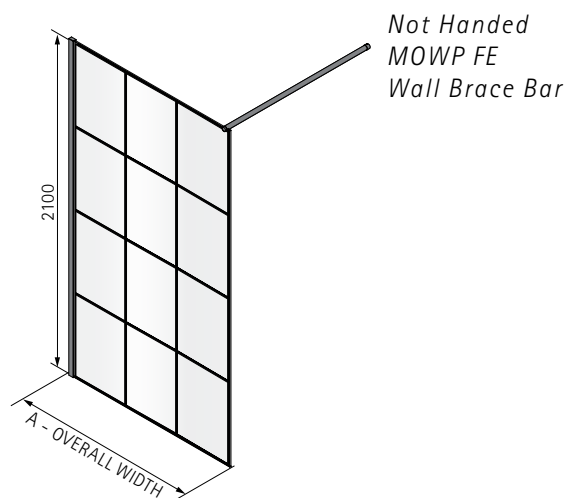

MATKI-ONE WET ROOM PANEL WITH FRAMED EFFECT WITH WALL (MOWP FE) OR CEILING BRACE BAR (MOWV FE)

- See opposite page and below for product details
- Ceramic digital print with highly scratch resistant surface MOWP and MOWV are available with Framed-Effect digital printing in Black for the sizes listed
- Prices include Frames and Details in Black to match
- Alternative panel sizes are available on request
- Brace bars in all colours include some chrome detailing
- Installation by Matki Installations £514 ex VAT

DIMENSIONS (MM)		PRICES	
FRAMED-EFFECT PANEL WITH WALL BRACE BAR			
MODEL	A	PRICE (EX. VAT)	PRICE (INC. VAT)
MOWP800 FE BLACK	755-770	£1,149.00	£1,378.80
MOWP900 FE BLACK	865-880	£1,239.00	£1,486.80
MOWP1000 FE BLACK	955-970	£1,334.00	£1,600.80
MOWP1200 FE BLACK	1155-1170	£1,525.00	£1,830.00
MOWP1500 FE BLACK	1455-1470	£1,844.00	£2,212.80

DIMENSIONS (MM)		PRICES	
FRAMED-EFFECT PANEL WITH CEILING BAR			
MODEL	A	PRICE (EX. VAT)	PRICE (INC. VAT)
MOWV800 FE BLACK	755-770	£1,225.00	£1,470.00
MOWV900 FE BLACK	865-880	£1,315.00	£1,578.00
MOWV1000 FE BLACK	955-970	£1,410.00	£1,692.00
MOWV1200 FE BLACK	1155-1170	£1,601.00	£1,921.20
MOWV1500 FE BLACK	1455-1470	£1,920.00	£2,304.00