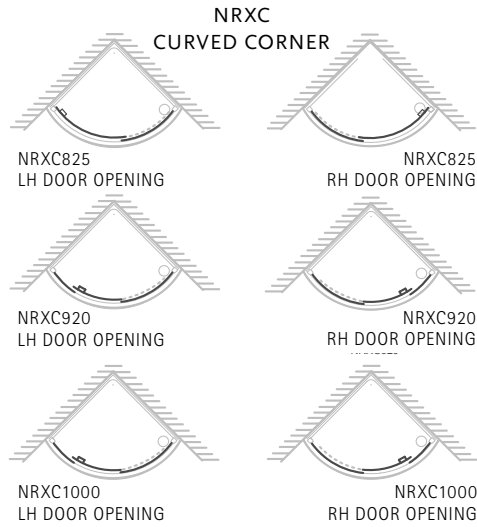

RADIANCE CURVED - INTEGRATED TRAY

- LH/RH opening (NRXC), LH/RH Corner (NRXO), please specify
- 6mm Curved Safety Glass
- Matki Glass Guard Easy Clean protection included
- High-lustre anodised Aluminium frame with Chrome finish
- Integrated 50mm Shower Tray with tiling upstands on wall sides and fast flow waste included
- Shower Tray also available in Matt White with DIN51097 A Anti Slip Rating add £73 ex VAT; NRXC1000 not available in matt white
- **Optional Raised tray with Front Cover Panel in White only, adds 100mm to height. Add £115 ex VAT to price. Add "Raised" after model number when ordering**
- Installation by Matki Installations £695 ex VAT - excludes shower tray installation

DIMENSIONS (MM)								PRICES	
MODEL NRXC	A	B	C	D	E	F	G	PRICE (EX. VAT)	PRICE (INC. VAT)
NRXC825	825	825	913	465	702	167	840	£1,563.00	£1,875.60
NRXC920	920	920	1112	465	823	155	961	£1,711.00	£2,053.20
NRXC1000	1000	1000	1235	465	892	150	1028	£1,946.00	£2,335.20
MODEL NRXO									
NRX01170	1104	1100	714	844	965	150	460	£1,727.00	£2,072.40
NRX01480	1481	1450	740	880	1339	150	465	£1,920.00	£2,304.00