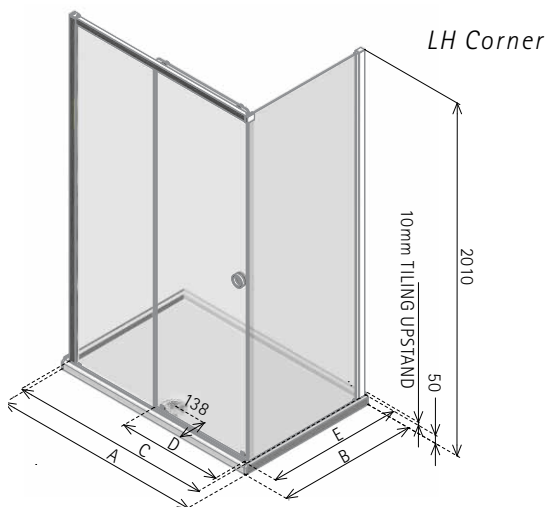

* 1000 model has flush handle on front and full handle on shower side.

RADIANCE SLIDER - INTEGRATED TRAY

NRXSC

LH CORNER

RH CORNER

LH Corner

- LH/RH Corner, please specify
- 8mm Safety Glass (EN12150-1). Matki Glass Guard Easy Clean protection included
- Low profile top track with smooth action and soft closure
- High-lustre anodised Aluminium frame with Chrome finish
- Integrated 50mm Shower Tray with tiling upstands on wall sides and fast flow waste included
- Shower Tray also available in Matt White with DIN51097 A Anti Slip Rating add £73 ex VAT
- Optional Raised tray with Cover Panel in White only, adds 100mm to height. Add £115 ex VAT to price. Add "Raised" after model number when ordering

DIMENSIONS (MM) PRICES

MODEL	A	B	C	D	E	PRICE (EX. VAT)	PRICE (INC. VAT)
NRXSC1280	1200	800	1155-1175	500	735-755	£1,745.00	£2,094.00
NRXSC1290	1200	900	1155-1175	500	835-855	£1,809.00	£2,170.80
NRXSC1480	1400	800	1355-1375	600	735-755	£1,873.00	£2,247.60
NRXSC1490	1400	900	1355-1375	600	835-855	£1,934.00	£2,320.80