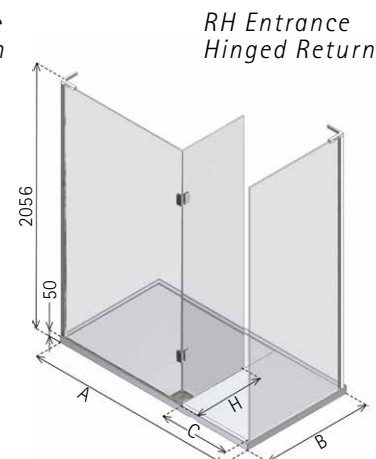

BOUTIQUE PANEL WITH RETURN AND SIDE PANEL - INTEGRATED TRAY

- Stunningly minimal, with no brace bars required when using Fixed Return
- Fixed return as Standard. For Hinged Return with Brace Bar add suffix 'H' to code and surcharge of £453 ex VAT
- Unique integration of Panels into Shower Tray for frameless join and easier cleaning
- LH/RH Entrance, please specify
- 8mm and 10mm Safety Glass (EN12150-1). Matki Glass Guard Easy Clean protection included
- Integrated 50mm Shower Tray with fast flow waste included, see page 43
- Shower Tray also available in Matt White with DIN51097 A Anti Slip Rating add £73 ex VAT
- Optional Raised Tray with cover panel in white only. For Raised Tray add 100mm to overall height and surcharge of £115 ex VAT
- Installation by Matki Installations £695 ex VAT - excludes shower tray installation

DIMENSIONS (MM)		PRICES						
MODEL		A	B	C	D	H*	PRICE (EX. VAT)	PRICE (INC. VAT)
NWCC1290H*		1200	900	530	-	400	£2,040.00	£2,448.00
NWCC1580		1500	800	530	530	450	£1,713.00	£2,055.60
NWCC1590		1500	900	530	530	450	£1,768.00	£2,121.60
NWCC1780		1700	800	580	530	500	£1,805.00	£2,166.00
NWCC1790		1700	900	580	530	500	£1,898.00	£2,277.60

*With Hinged Return Only