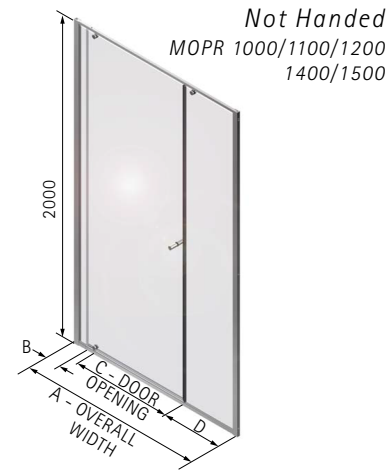

MATKI-ONE PIVOT

- Door opens both outwards and inwards
- 8mm Safety Glass (EN12150-1)
- Matki Glass Guard Easy Clean protection included
- Installation on wet room floor or tray, see page 70-73 for recommended Matki Trays
- Cylinder Handle, Silver Frames, Chrome Details as Standard
- For Special Colour combinations, see page 63
- Installation by Matki Installations £695 ex VAT