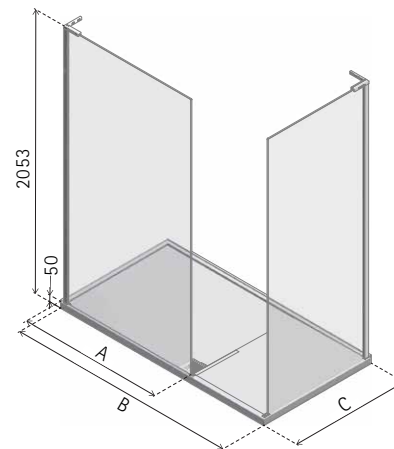

RH Entrance