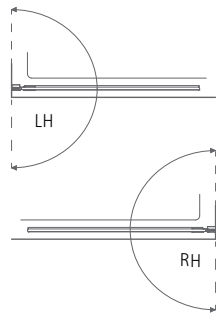

- LH/RH, please specify
- 10mm Safety Glass (EN12150-1)
- Matki Glass Guard Easy Clean protection included
- High-lustre anodised Aluminium frame with Chrome finish
- Screen swings inwards or outwards through 180°
- Screen can be stored away against wall
- Designed for flat top baths
- Installation by Matki Installations £423 ex VAT

DIMENSIONS (MM)			PRICES	
MODEL	A	B	PRICE (EX. VAT)	PRICE (INC. VAT)
STB700	1505	735 - 750	£660.00	£792.00
STB800	1505	835 - 850	£679.00	£814.80