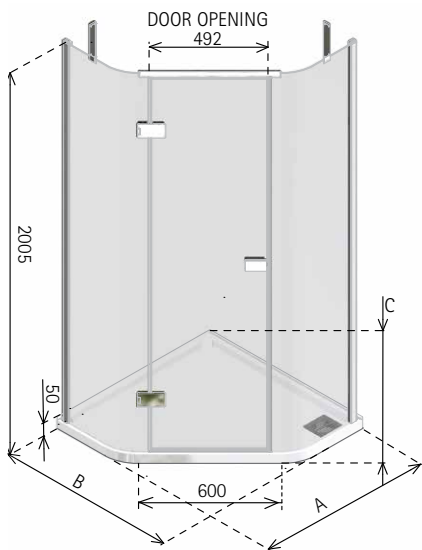

ILLUSION QUINTESSE - INTEGRATED TRAY

LH Hinge

- LH/RH Hinge for Corner Installation, please specify. LH/RH Corner for Offset Corner, please specify
- 8mm Safety Glass Door, 6mm Safety Glass Curved Panels (EN12150-1)
- Matki Glass Guard Easy Clean protection included
- Frame: Aluminium and Mirror Polished Stainless Steel
- Handle: Soft Return/Traditional, see page 9
- Integrated Tray with Glass Channel for watertight seal without silicon, see page 10
- Shower Tray also available in Matt White with DIN51097 A Anti Slip Rating add £73 ex VAT
- Fastflow Shower Waste with Stainless Steel Grill included
- Optional raised tray version available, supplied with adjustable legs and front cover panel in white only. Raised tray adds 100mm to height. Add £115 ex VAT to price
- Installation by Matki Installations £695 ex VAT – excludes shower tray installation

DIMENSIONS (MM)				PRICES	
MODEL	A	B	C	PRICE (EX. VAT)	PRICE (INC. VAT)
IQT900	900	900	892	£2,082.00	£2,498.40
IQT1000	1000	1000	1033	£2,171.00	£2,605.20
IQT1080	1000	800	892	£2,128.00	£2,553.60
IQT1280	1200	800	1033	£2,298.00	£2,757.60
IQT1290	1200	900	1104	£2,363.00	£2,835.60
IQT1490	1400	900	1245	£2,470.00	£2,964.00