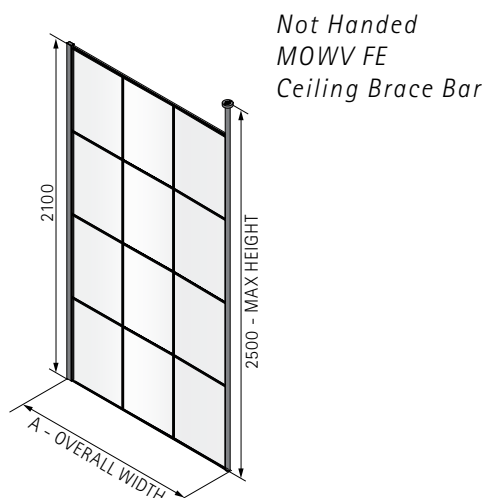

MATKI-ONE WET ROOM PANEL WITH FRAMED EFFECT WITH WALL (MOWP FE) OR CEILING BRACE BAR (MOWV FE)

- See opposite page and below for product details
- Ceramic digital print with highly scratch resistant surface MOWP and MOWV are available with Framed-Effect digital printing in Black for the sizes listed
- Prices include Frames and Details in Black to match
- Alternative panel sizes are available on request
- Brace bars in all colours include some chrome detailing
- Installation by Matki Installations £514 ex VAT

DIMENSIONS (MM)		PRICES	
FRAMED-EFFECT PANEL WITH WALL BRACE BAR			
MODEL	A	PRICE (EX. VAT)	PRICE (INC. VAT)
MOWP800 FE BLACK	755-770	£1,149.00	£1,378.80
MOWP900 FE BLACK	865-880	£1,239.00	£1,486.80
MOWP1000 FE BLACK	955-970	£1,334.00	£1,600.80
MOWP1200 FE BLACK	1155-1170	£1,525.00	£1,830.00
MOWP1500 FE BLACK	1455-1470	£1,844.00	£2,212.80

DIMENSIONS (MM)		PRICES	
FRAMED-EFFECT PANEL WITH CEILING BAR			
MODEL	A	PRICE (EX. VAT)	PRICE (INC. VAT)
MOWV800 FE BLACK	755-770	£1,225.00	£1,470.00
MOWV900 FE BLACK	865-880	£1,315.00	£1,578.00
MOWV1000 FE BLACK	955-970	£1,410.00	£1,692.00
MOWV1200 FE BLACK	1155-1170	£1,601.00	£1,921.20
MOWV1500 FE BLACK	1455-1470	£1,920.00	£2,304.00