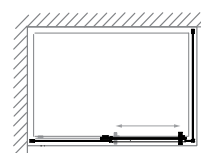

MOSC + MOSCSP