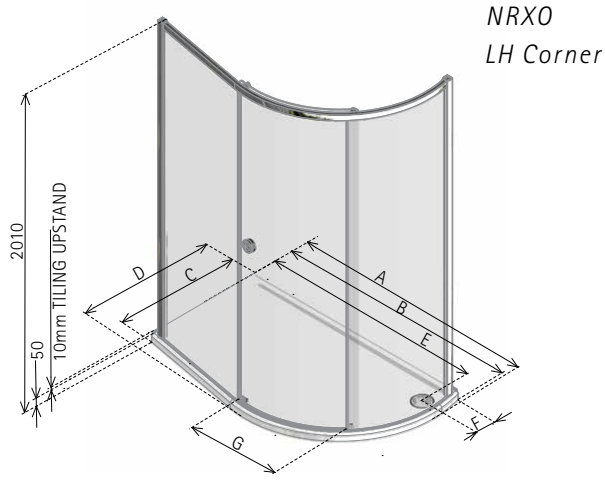

RADIANCE CURVED - INTEGRATED TRAY

- LH/RH opening (NRXC), LH/RH Corner (NRXO), please specify
- 6mm Curved Safety Glass
- Matki Glass Guard Easy Clean protection included
- High-lustre anodised Aluminium frame with Chrome finish
- Integrated 50mm Shower Tray with tiling upstands on wall sides and fast flow waste included
- Shower Tray also available in Matt White with DIN51097 A Anti Slip Rating add £73 ex VAT; NRXC1000 not available in matt white
- **Optional Raised tray with Front Cover Panel in White only, adds 100mm to height. Add £115 ex VAT to price. Add "Raised" after model number when ordering**
- Installation by Matki Installations £695 ex VAT - excludes shower tray installation

DIMENSIONS (MM)								PRICES	
MODEL NRXC	A	B	C	D	E	F	G	PRICE (EX. VAT)	PRICE (INC. VAT)
NRXC825	825	825	913	465	702	167	840	£1,563.00	£1,875.60
NRXC920	920	920	1112	465	823	155	961	£1,711.00	£2,053.20
NRXC1000	1000	1000	1235	465	892	150	1028	£1,946.00	£2,335.20
MODEL NRXO									
NRX01170	1104	1100	714	844	965	150	460	£1,727.00	£2,072.40
NRX01480	1481	1450	740	880	1339	150	465	£1,920.00	£2,304.00