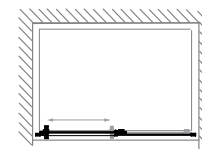

RADIANCE SLIDER - INTEGRATED TRAY

- LH/RH entrance, please specify
- 8mm Safety Glass (EN12150-1). Matki Glass Guard Easy Clean protection included
- Low profile top track with smooth action and soft closure
- High-lustre anodised Aluminium frame with Chrome finish
- Integrated 50mm Shower Tray with tiling upstands on wall sides and fast flow waste included
- Shower Tray also available in Matt White with DIN51097 A Anti Slip Rating add £73 ex VAT
- Optional Raised tray with Front Cover Panel in White only, adds 100mm to height. Add £74 ex VAT to price. Add "Raised" after model number when ordering

MATKI-ONE SLIDER

MOSR

- 8mm Safety Glass (EN12150-1)
- Matki Glass Guard Easy Clean protection included
- Installation on wet room floor or tray, see page 70-73 for recommended Matki Trays
- Cylinder Handle, Silver Frames, Chrome Details as Standard
- For Special Colour combinations see page 63
- Installation by Matki Installations £604 ex VAT

DIMENSIONS (MM)

PRICES

MODEL	A	B	C	D	PRICE (EX. VAT)	PRICE (INC. VAT)
NRXS1280	1200	800	1146-1184	465	£1,464.00	£1,756.80
NRXS1290	1200	900	1146-1184	465	£1,519.00	£1,822.80
NRXS1480	1400	800	1346-1384	565	£1,579.00	£1,894.80
NRXS1490	1400	900	1346-1384	565	£1,627.00	£1,952.40

Installation by Matki Installations £604 ex VAT - excludes shower tray installation

DIMENSIONS (MM)

PRICES