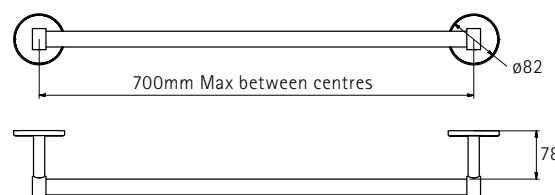

MATKI-ONE PANEL MOUNTED TOWEL RAIL

- Stylish Towel Rail with range of colour combinations
- Available for any Matki-ONE Side Panels or Wet Room Panels wider than 865mm
- Price includes Towel Rail and Special Glass surcharge, lead time 4-6 weeks from order. Please order with and add to price of standard product
- Standard location height 1000mm from base of panel
- For use with alternative Matki Collection products, please contact Matki

DIMENSIONS (MM)		PRICES	
MODEL		PRICE (EX. VAT)	PRICE (INC. VAT)
MOTR700 SILVER	Silver Rail, Silver Brackets, Silver End Discs	£358.00	£429.60
MOTR700 BLACK	Black Rail, Silver Brackets, Black End Discs	£398.00	£477.60
MOTR700 WHITE	White Rail, Silver Brackets, White End Discs	£358.00	£429.60
MOTR700 BRONZE	Bronze Rail, Silver Brackets, Copper End Discs	£398.00	£477.60

For alternative End Discs please request colour on order and add £50 ex VAT

MATKI-ONE WALL MOUNTED RAIL

MOWR

- Strong Wall Rail in range of colour combinations
- For use as Towel Rail or Support Rail in range of colour combinations
- Adjustable size up to 700mm between centres
- Suitable for vertical, horizontal or diagonal orientation
- Tested with 100kg weight

DIMENSIONS (MM)		PRICES	
MODEL		PRICE (EX. VAT)	PRICE (INC. VAT)
MOWR700 SILVER	Silver Rail, Silver Brackets, Silver End Discs	£224.00	£268.80
MOWR700 BLACK	Black Rail, Silver Brackets, Black End Discs	£269.00	£322.80
MOWR700 WHITE	White Rail, Silver Brackets, White End Discs	£224.00	£268.80
MOWR700 BRONZE	Bronze Rail, Silver Brackets, Brass End Discs	£269.00	£322.80

For alternative End Discs please request colour on order and add £50 ex VAT

ACCESSORIES: