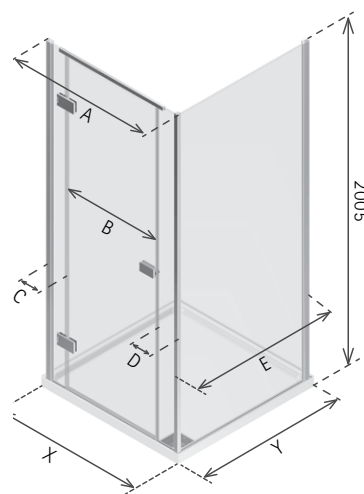

SIDE PANEL E

LPSC760SP	740 - 760	£296.00	£355.20
LPSC800SP	780 - 800	£308.00	£369.60
LPSC900SP	880 - 900	£349.00	£418.80

ILLUSION HINGED - INTEGRATED TRAY

LH Corner

1500 size comes with brace bar

- LH/RH Corner, please specify
- Door opens outwards only
- 8mm Safety Glass (EN12150-1). Matki Glass Guard Easy Clean protection included
- Integrated 50mm Shower Tray with fast flow waste included, see page 10
- Shower Tray also available in Matt White with DIN51097 A Anti Slip Rating add £73 ex VAT
- Handle: Soft Return/Traditional, see page 9
- Optional Raised tray version available, supplied with adjustable legs and cover panel in white only. Raised tray adds 100mm to height. Add £115 ex VAT to price

DIMENSIONS (MM)

PRICES

MODEL	A	B	C	D	E	X	Y	PRICE (EX. VAT)	PRICE (INC. VAT)
ICT800	761 - 776	492	130	147	762 - 777	800	800	£1,779.00	£2,134.80
ICT9080	861 - 876	592	130	147	762 - 777	900	800	£1,820.00	£2,184.00
ICT900	861 - 876	592	130	147	862 - 877	900	900	£1,849.00	£2,218.80
ICT1080	961 - 976	592	230	147	762 - 777	1000	800	£1,861.00	£2,233.20
ICT1280	1161 - 1176	592	430	147	762 - 777	1200	800	£1,978.00	£2,373.60
ICT1290	1161 - 1176	592	430	147	862 - 877	1200	900	£2,012.00	£2,414.40
ICT1580	1461 - 1496	592	730	147	762 - 777	1500	800	£2,129.00	£2,554.80
ICT1590	1461 - 1496	592	730	147	862 - 877	1500	900	£2,171.00	£2,605.20