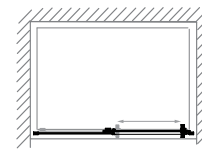

RADIANCE SLIDER - INTEGRATED TRAY

- LH/RH entrance, please specify
- 8mm Safety Glass (EN12150-1). Matki Glass Guard Easy Clean protection included
- Low profile top track with smooth action and soft closure
- High-lustre anodised Aluminium frame with Chrome finish
- Integrated 50mm Shower Tray with tiling upstands on wall sides and fast flow waste included
- Shower Tray also available in Matt White with DIN51097 A Anti Slip Rating add £73 ex VAT
- Optional Raised tray with Front Cover Panel in White only, adds 100mm to height. Add £74 ex VAT to price. Add "Raised" after model number when ordering

MATKI-ONE SLIDER

MOSR

- 8mm Safety Glass (EN12150-1)
- Matki Glass Guard Easy Clean protection included
- Installation on wet room floor or tray, see page 70-73 for recommended Matki Trays
- Cylinder Handle, Silver Frames, Chrome Details as Standard
- For Special Colour combinations see page 63
- Installation by Matki Installations £604 ex VAT

DIMENSIONS (MM)

PRICES

MODEL	A	B	C	D	PRICE (EX. VAT)	PRICE (INC. VAT)
NRXS1280	1200	800	1146-1184	465	£1,464.00	£1,756.80
NRXS1290	1200	900	1146-1184	465	£1,519.00	£1,822.80
NRXS1480	1400	800	1346-1384	565	£1,579.00	£1,894.80
NRXS1490	1400	900	1346-1384	565	£1,627.00	£1,952.40

Installation by Matki Installations £604 ex VAT - excludes shower tray installation

DIMENSIONS (MM)

PRICES