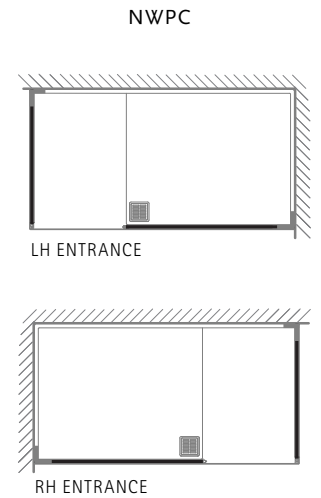

BOUTIQUE PANEL AND SIDE PANEL - INTEGRATED TRAY