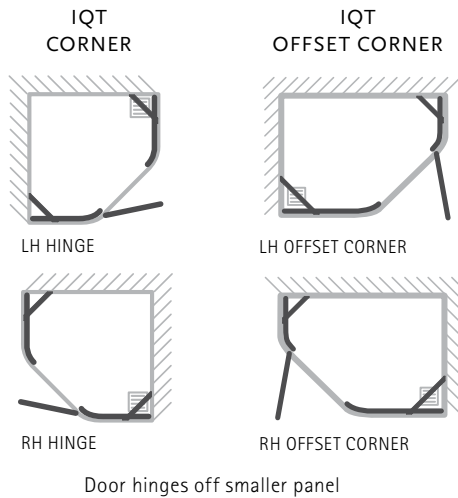

ILLUSION QUINTESSE - INTEGRATED TRAY

LH Hinge

- LH/RH Hinge for Corner Installation, please specify. LH/RH Corner for Offset Corner, please specify
- 8mm Safety Glass Door, 6mm Safety Glass Curved Panels (EN12150-1)
- Matki Glass Guard Easy Clean protection included
- Frame: Aluminium and Mirror Polished Stainless Steel
- Handle: Soft Return/Traditional, see page 9
- Integrated Tray with Glass Channel for watertight seal without silicon, see page 10
- Shower Tray also available in Matt White with DIN51097 A Anti Slip Rating add £73 ex VAT
- Fastflow Shower Waste with Stainless Steel Grill included
- Optional raised tray version available, supplied with adjustable legs and front cover panel in white only. Raised tray adds 100mm to height. Add £115 ex VAT to price
- Installation by Matki Installations £695 ex VAT – excludes shower tray installation

DIMENSIONS (MM)				PRICES	
MODEL	A	B	C	PRICE (EX. VAT)	PRICE (INC. VAT)
IQT900	900	900	892	£2,082.00	£2,498.40
IQT1000	1000	1000	1033	£2,171.00	£2,605.20
IQT1080	1000	800	892	£2,128.00	£2,553.60
IQT1280	1200	800	1033	£2,298.00	£2,757.60
IQT1290	1200	900	1104	£2,363.00	£2,835.60
IQT1490	1400	900	1245	£2,470.00	£2,964.00