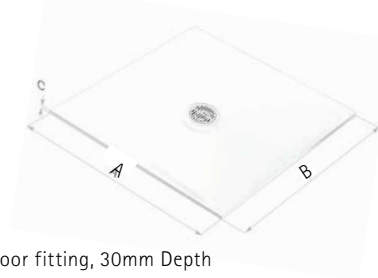

CONTINENTAL 30

- Standard or Flush to Floor fitting, 30mm Depth
- Stone resin, double acrylic cap
- Centre high-flow shower waste with Chrome flange with Stainless Steel grill
- Available in White (Standard); For Matt White, Matt Graphite, Pergamon add £73 ex VAT
- Matt White and Matt Graphite are certified DIN51097 A Anti Slip
- Tiling flange now removed

A	B	FL	PRICE (EX. VAT)	PRICE (INC. VAT)
800	800	FL800	£298.00	£357.60
900	800	FL9080	£311.00	£373.20
900	900	FL900	£330.00	£396.00
1200	800	FL1280	£354.00	£424.80
1200	900	FL1290	£366.00	£439.20
1500	900	FL1590	£461.00	£553.20
1700	900	FL1790	£490.00	£588.00