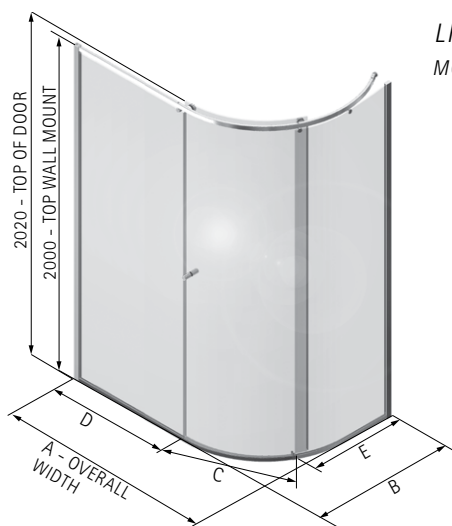

MATKI-ONE CURVED

MOC1080, MOC1090,
MOC1280, MOC1290, MOC1590
CURVED OFFSET

- Curved: LH/RH, please specify
- Curved Offset: LH/RH Corner, please specify
- 8mm Safety Glass; Door on 800, 1080 and 1280 models is 6mm
- Matki Glass Guard Easy Clean protection included
- Cylinder Handle, Silver Frames, Chrome Details as Standard
- For Special Colour combinations, see page 63
- Installation on shower tray, wet room floor or existing 550 radius curved shower tray
- Tray available in any colour see page 74
- Installation by Matki Installations £695 ex VAT - excludes shower tray installation

DIMENSIONS (MM)					PRICES		
WITH SHOWER TRAY INCLUDED							
MODEL	A	B	C	D	E	PRICE (EX. VAT)	PRICE (INC. VAT)

MOC800T	800	800	450	210-230	512-532	£1,963.00	£2,355.60
MOC900T	900	900	460	310-330	584-604	£2,088.00	£2,505.60
MOC1080T	1000	800	450	410-430	512-532	£2,117.00	£2,540.40
MOC1090T	1000	900	460	410-430	584-604	£2,179.00	£2,614.80
MOC1280T	1200	800	450	610-630	512-532	£2,209.00	£2,650.80
MOC1290T	1200	900	460	610-630	584-604	£2,265.00	£2,718.00
MOC1590T	1500	900	460	910-930	584-604	£2,388.00	£2,865.60

DIMENSIONS (MM)					PRICES		
FOR WET ROOM OR ALTERNATIVE SHOWER TRAY							
MODEL	A	B	C	D	E	PRICE (EX. VAT)	PRICE (INC. VAT)

MOC800	770-790	770-790	450	210-230	512-532	£1,598.00	£1,917.60
MOC900	870-890	870-890	460	310-330	584-604	£1,675.00	£2,010.00
MOC1080	970-990	770-790	450	410-430	512-532	£1,709.00	£2,050.80
MOC1090	970-990	864-884	460	410-430	584-604	£1,746.00	£2,095.20
MOC1280	1170-1190	770-790	450	610-630	512-532	£1,737.00	£2,084.40
MOC1290	1170-1190	864-884	460	610-630	584-604	£1,799.00	£2,158.80
MOC1590	1470-1490	864-884	460	910-930	584-604	£1,899.00	£2,278.80