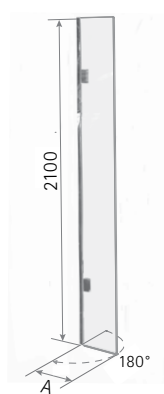

HINGE PANEL

- For use with MOWP panels, see page 54
- Retrofitable on other 8mm glass wet room panels (wall brace required)
- For LH/RH Corner installation, please specify
- 10mm Safety Glass (EN12150-1)
- Matki Glass Guard Easy Clean protection included
- High-lustre anodised Aluminium frame with Chrome finish
- Available in bespoke sizes, please contact Matki
- Matki Neoprene Advanced Sealing System
- Opens outwards and inwards through 180°
- Panel is for splash protection only
- Installation by Matki Installations £514 ex VAT

DIMENSIONS (MM)			PRICES		
WET ROOM PANEL WITH HINGE PANEL					
MODEL	A	+	B	PRICE (EX. VAT)	PRICE (INC. VAT)
MOWPHP800	455-470		313	£874.00	£1,048.80
MOWPHP1000	655-670		313	£900.00	£1,080.00
MOWPHP1100	755-770		313	£926.00	£1,111.20
MOWPHP1150	805-820		313	£933.00	£1,119.60
MOWPHP1200	865-880		313	£957.00	£1,148.40
MOWPHP1300	955-970		313	£972.00	£1,166.40
MOWPHP1400	1055-1070		313	£1,046.00	£1,255.20
MOWPHP1500	1155-1170		313	£1,050.00	£1,260.00
MOWPHP1700	1355-1370		313	£1,077.00	£1,292.40
MOWPHP1800	1455-1470		313	£1,097.00	£1,316.40

DIMENSIONS (MM)		PRICES	
MODEL	A	PRICE (EX. VAT)	PRICE (INC. VAT)
MOWHP300	313	£475.00	£570.00