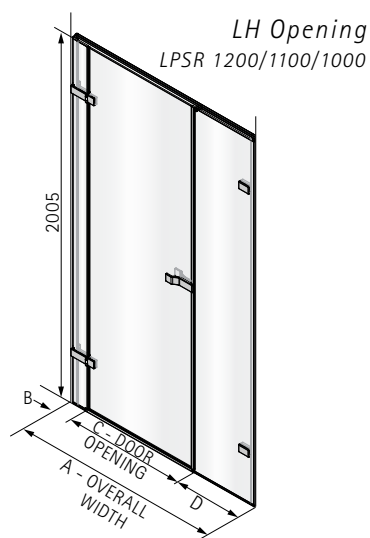

ECLIPSE RECESS

Brace bar included with 1100 and 1200 models

- Not Handed
- Silver/chrome finish
- Door opens outwards only
- 8mm Safety Glass (EN12150-1)
- Matki Glass Guard Easy Clean protection included
- Installation on shower tray or wet room floor
- Wall frames part concealed by frosted glass
- Installation by Matki Installations £695 ex VAT