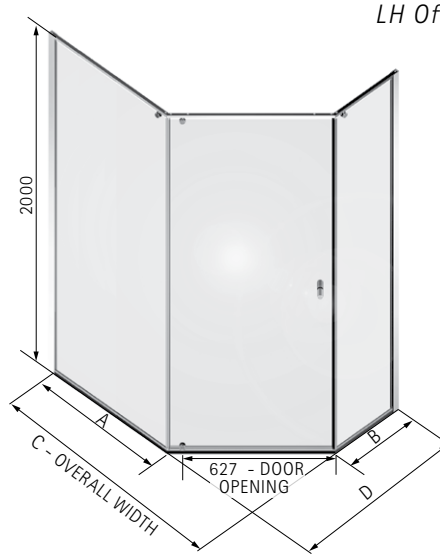

LH Offset Corner
MOQP1290