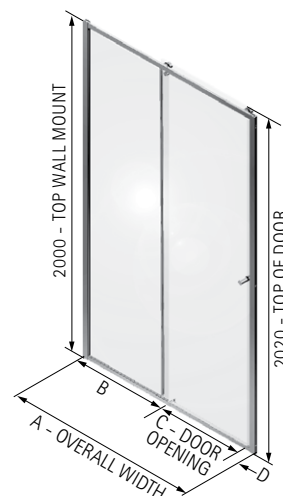

RADIANCE SLIDER - INTEGRATED TRAY

- LH/RH entrance, please specify
- 8mm Safety Glass (EN12150-1). Matki Glass Guard Easy Clean protection included
- Low profile top track with smooth action and soft closure
- High-lustre anodised Aluminium frame with Chrome finish
- Integrated 50mm Shower Tray with tiling upstands on wall sides and fast flow waste included
- Shower Tray also available in Matt White with DIN51097 A Anti Slip Rating add £73 ex VAT
- Optional Raised tray with Front Cover Panel in White only, adds 100mm to height. Add £74 ex VAT to price. Add "Raised" after model number when ordering

MATKI-ONE SLIDER

- 8mm Safety Glass (EN12150-1)
- Matki Glass Guard Easy Clean protection included
- Installation on wet room floor or tray, see page 70-73 for recommended Matki Trays
- Cylinder Handle, Silver Frames, Chrome Details as Standard
- For Special Colour combinations see page 63
- Installation by Matki Installations £604 ex VAT

DIMENSIONS (MM)

PRICES

MODEL	A	B	C	D	PRICE (EX. VAT)	PRICE (INC. VAT)
NRXS1280	1200	800	1146-1184	465	£1,464.00	£1,756.80
NRXS1290	1200	900	1146-1184	465	£1,519.00	£1,822.80
NRXS1480	1400	800	1346-1384	565	£1,579.00	£1,894.80
NRXS1490	1400	900	1346-1384	565	£1,627.00	£1,952.40

Installation by Matki Installations £604 ex VAT - excludes shower tray installation

DIMENSIONS (MM)

PRICES