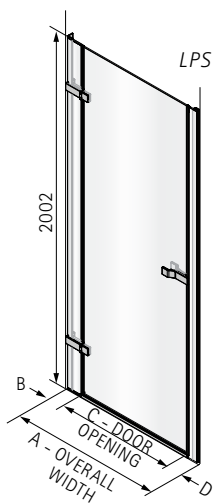

ECLIPSE RECESS

Brace bar included with 1100 and 1200 models

- Not Handed
- Silver/chrome finish
- Door opens outwards only
- 8mm Safety Glass (EN12150-1)
- Matki Glass Guard Easy Clean protection included
- Installation on shower tray or wet room floor
- Wall frames part concealed by frosted glass
- Installation by Matki Installations £695 ex VAT