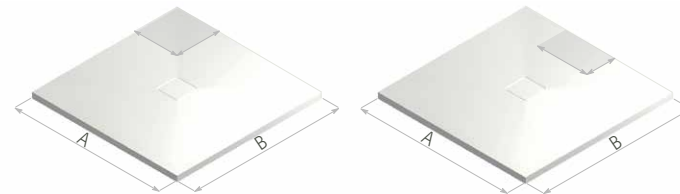

PREFERENCE BESPOKE

- MP any size up to 2050 x 1150mm; MF 2000 x 1100mm
- Shapes: Square, Rectangular, Angled Sides, Quintesse, Curved, Cut-outs
- Waste position can be moved centrally to avoid joists

PREFERENCE FLOOR