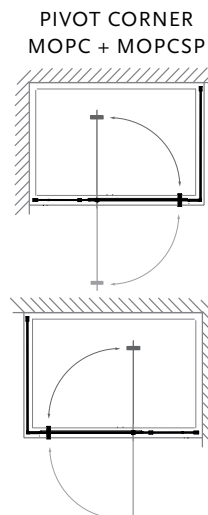

MATKI-ONE PIVOT

- Door opens both outwards and inwards
- 8mm Safety Glass (EN12150-1), Matki Glass Guard Easy Clean protection included
- Installation on wet room floor or tray, see page 70-73 for recommended Matki Trays
- Cylinder Handle, Silver Frames, Chrome Details as Standard
- For Special Colour combinations see page 63
- Optional Reverse setup for sizes 1000-1200, where panels B and D are switched. Quote "Reverse" after code
- Installation by Matki Installations £785 ex VAT

DIMENSIONS (MM) PRICES

DOOR	A	B	C	D	PRICE (EX. VAT)	PRICE (INC. VAT)
MOPC7600	732-752	80-100	482	100	£680.00	£816.00
MOPC8000	772-792	80-100	522	100	£694.00	£832.80
MOPC9000	872-892	80-100	622	100	£721.00	£865.20
MOPC1000	973-993	322-342	482	100	£766.00	£919.20
MOPC1100	1073-1093	382-402	522	100	£799.00	£958.80
MOPC1200	1173-1193	382-402	622	100	£826.00	£991.20
MOPC1400	1373-1393	342-362	862	100	£1,030.00	£1,236.00
MOPC1500	1473-1493	442-462	862	100	£1,066.00	£1,279.20

SIDE PANEL E

SIDE PANEL	E	PRICE (EX. VAT)	PRICE (INC. VAT)
MOPCSP760	732-752	£490.00	£588.00
MOPCSP800	772-792	£495.00	£594.00
MOPCSP900	872-892	£517.00	£620.40
MOPCSP1000	972-992	£571.00	£685.20