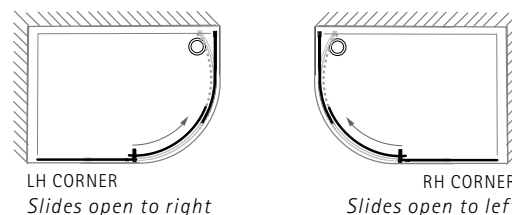

MOC1080, MOC1090,
MOC1280, MOC1290, MOC1590
CURVED OFFSET