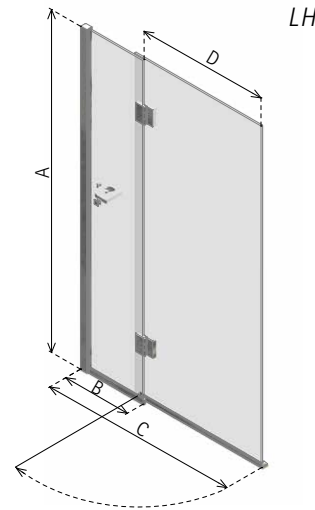

- LH/RH, please specify
- 8mm Safety Glass (EN12150-1)
- Matki Glass Guard Easy Clean protection included
- High-lustre anodised Aluminium frame with Chrome finish
- Swings outwards through 90° from fixed panel for ease of access
- Designed for flat top baths
- Drip channel minimises drips when opening screen
- Installation by Matki Installations £514 ex VAT

DIMENSIONS (MM)					PRICES	
MODEL	A	B	C	D	PRICE (EX. VAT)	PRICE (INC. VAT)
LCB900	1500	300	900-915	583	£536.00	£643.20