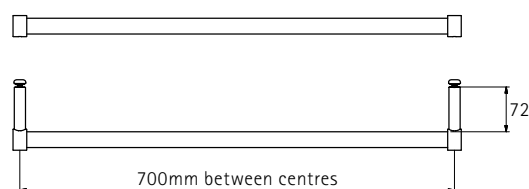

MOTR

- Stylish Towel Rail with range of colour combinations
- Available for any Matki-ONE Side Panels or Wet Room Panels wider than 865mm
- Price includes Towel Rail and Special Glass surcharge, lead time 4-6 weeks from order. Please order with and add to price of standard product
- Standard location height 1000mm from base of panel
- For use with alternative Matki Collection products, please contact Matki

DIMENSIONS (MM)		PRICES	
MODEL		PRICE (EX. VAT)	PRICE (INC. VAT)
MOTR700 SILVER	Silver Rail, Silver Brackets, Silver End Discs	£358.00	£429.60
MOTR700 BLACK	Black Rail, Silver Brackets, Black End Discs	£398.00	£477.60
MOTR700 WHITE	White Rail, Silver Brackets, White End Discs	£358.00	£429.60
MOTR700 BRONZE	Bronze Rail, Silver Brackets, Copper End Discs	£398.00	£477.60

For alternative End Discs please request colour on order and add £50 ex VAT