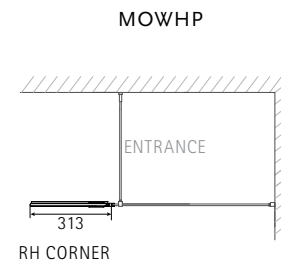

HINGE PANEL

- For use with MOWP panels, see page 54
- Retrofitable on other 8mm glass wet room panels (wall brace required)
- For LH/RH Corner installation, please specify
- 10mm Safety Glass (EN12150-1)
- Matki Glass Guard Easy Clean protection included
- High-lustre anodised Aluminium frame with Chrome finish
- Available in bespoke sizes, please contact Matki
- Matki Neoprene Advanced Sealing System
- Opens outwards and inwards through 180°
- Panel is for splash protection only
- Installation by Matki Installations £514 ex VAT

DIMENSIONS (MM)			PRICES		
WET ROOM PANEL WITH HINGE PANEL					
MODEL	A	+	B	PRICE (EX. VAT)	PRICE (INC. VAT)
MOWPHP800	455-470		313	£874.00	£1,048.80
MOWPHP1000	655-670		313	£900.00	£1,080.00
MOWPHP1100	755-770		313	£926.00	£1,111.20
MOWPHP1150	805-820		313	£933.00	£1,119.60
MOWPHP1200	865-880		313	£957.00	£1,148.40
MOWPHP1300	955-970		313	£972.00	£1,166.40
MOWPHP1400	1055-1070		313	£1,046.00	£1,255.20
MOWPHP1500	1155-1170		313	£1,050.00	£1,260.00
MOWPHP1700	1355-1370		313	£1,077.00	£1,292.40
MOWPHP1800	1455-1470		313	£1,097.00	£1,316.40

DIMENSIONS (MM)		PRICES	
MODEL	A	PRICE (EX. VAT)	PRICE (INC. VAT)
MOWHP300	313	£475.00	£570.00