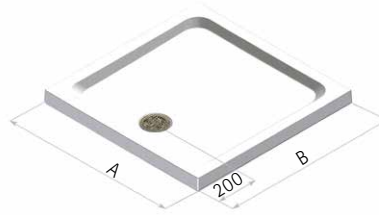

FINELINE

- Medium Profile 60mm, 35mm Raised Threshold
- Stone resin, double acrylic cap
- Supplied with adjustable legs
- Centre front high-flow shower waste with Chrome flange and Stainless Steel grill
- Available in White only
- Optional front panel in white only. Recess add £74, Corner add £115 ex VAT

A	B	SN	PRICE (EX. VAT)	PRICE (INC. VAT)
697	697	SN700	£261.00	£313.20
754	754	SN760	£263.00	£315.60
797	797	SN800**	£278.00	£333.60
895	758	SN9076	£293.00	£351.60
895	795	SN9080	£301.00	£361.20
896	896	SN900**	£321.00	£385.20
998	998	SN1000	£380.00	£456.00
1050	796	SN1050	£336.00	£403.20
1200	700	SN1270	£329.00	£394.80
1194	758	SN1276	£358.00	£429.60
1200	797	SN1280**	£360.00	£432.00
1196	898	SN1290	£404.00	£484.80
1505	805	SN1580**	£477.00	£572.40
1500	900	SN1590	£491.00	£589.20
1700	700	SN1770	£472.00	£566.40
1700	800	SN1780	£512.00	£614.40
1700	900	SN1790	£543.00	£651.60
1800	800	SN1880	£553.00	£663.60

**Available with 10mm tiling upstands, please see www.matki.co.uk for further details

*Not available in Matt White, Matt Graphite or Pergamon