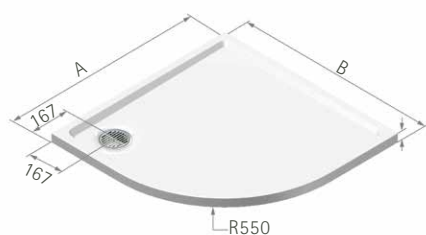

- 40mm Height, 10mm Raised Threshold
- Stone resin, double acrylic cap
- High-flow shower waste with Chrome flange and Stainless Steel grill as standard
- Raised Tray version optional with adjustable legs and front panel in White only. Adds 100mm to height. Add £115 ex VAT
- Available in White (Standard); For Matt White, Matt Graphite, Pergamon add £73 ex VAT
- Matt White and Matt Graphite are certified DIN51097 A Anti-Slip