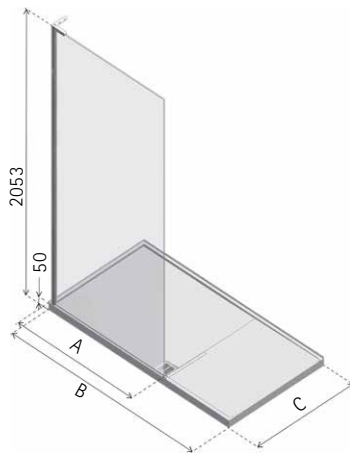

RH Entrance

- Stunningly minimal with no Brace Bars required
- **LH/RH Entrance**
- Integrated 50mm Shower Tray with fast flow waste included, see page 43
- Shower Tray also available in Matt White with DIN51097 A Anti Slip Rating add £73 ex VAT
- 10mm Safety Glass (EN12150-1). Matki Glass Guard Easy Clean protection included
- Unique integration of Panel into Shower Tray for frameless join and easier cleaning
- **Optional Raised Tray with cover panels in white only. For Raised Tray add 100mm to overall height and add £115 ex VAT to price for Corner, £74 for Recess.**
- Installation by Matki Installations £514 ex VAT - excludes shower tray installation

DIMENSIONS (MM)			PRICES	
MODEL	A	B X C	PRICE (EX. VAT)	PRICE (INC. VAT)
NWPR1580	905-920	1500 X 800	£1,190.00	£1,428.00
NWPR1590	905-920	1500 X 900	£1,195.00	£1,434.00
NWPR1780	1055-1070	1700 X 800	£1,278.00	£1,533.60
NWPR1790	1055-1070	1700 X 900	£1,292.00	£1,550.40