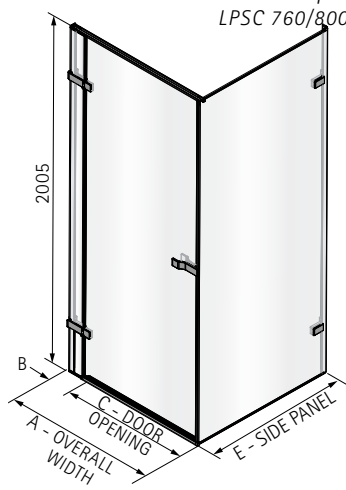

- Not Handed
- Silver/chrome finish
- Door opens outwards only
- 8mm Safety Glass (EN12150-1)
- Matki Glass Guard Easy Clean protection included
- Installation on shower tray or wet room floor
- Wall frames part concealed by frosted glass
- Installation by Matki Installations £785 ex VAT

DIMENSIONS (MM)

PRICES

MODEL	A	B	C	D	PRICE (EX. VAT)	PRICE (INC. VAT)
LPSC760	740 - 760	97 - 117	630	-	£833.00	£999.60
LPSC800	780 - 800	97 - 117	670	-	£846.00	£1,015.20
LPSC900	880 - 900	97 - 117	770	-	£896.00	£1,075.20
LPSC1000	980 - 1000	97 - 117	670	213	£954.00	£1,144.80
LPSC1100	1080 - 1100	97 - 117	670	313	£972.00	£1,166.40
LPSC1200	1180 - 1200	97 - 117	670	413	£1,034.00	£1,240.80

SIDE PANEL E

LPSC760SP	740 - 760	£296.00	£355.20
LPSC800SP	780 - 800	£308.00	£369.60
LPSC900SP	880 - 900	£349.00	£418.80