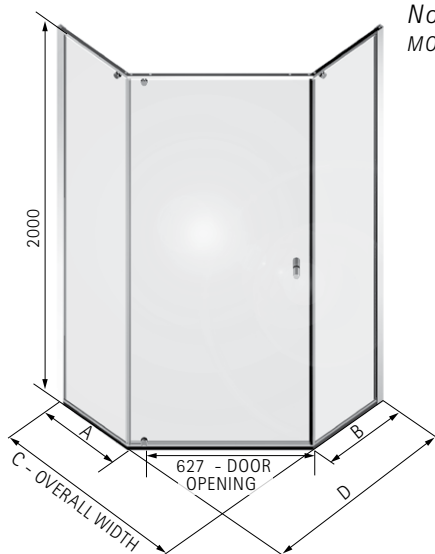

Please specify LH or RH Corner

Not Handed
MOQP900, 1000