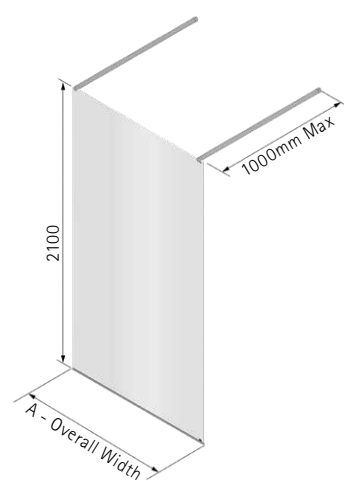

Not Handed

- 8mm Safety Glass (EN12150-1)
- Matki Glass Guard Easy Clean protection included
- Silver wall braces with Chrome Disc details as Standard
- For Special Colour combinations and Bespoke Sizes, see page 63
- Wall braces adjustable up to 1000mm
- Installation on shower tray or wet room floor
- Hinge panels can be added to both sides if required at additional charge of £950 ex VAT, please add HP to end of MOWT code
- Special Framed Effect Glass priced on application
- Installation by Matki Installations £514 ex VAT

DIMENSIONS (MM) PRICES

MODEL	A	B	OPENING	PRICE (EX. VAT)	PRICE (INC. VAT)
MOWW1280	655-670	755-770	500	£876.00	£1,051.20
MOWW1290	655-670	865-880	500	£907.00	£1,088.40
MOWW1480	865-880	755-770	500	£933.00	£1,119.60
MOWW1490	865-880	865-880	500	£964.00	£1,156.80
MOWW1580	955-970	755-770	500	£948.00	£1,137.60
MOWW1590	955-970	865-880	500	£979.00	£1,174.80
MOWW1680	1055-1070	755-770	500	£1,022.00	£1,226.40
MOWW1690	1055-1070	865-880	500	£1,053.00	£1,263.60
MOWW1780	1155-1170	755-770	500	£1,026.00	£1,231.20
MOWW1790	1155-1170	865-880	500	£1,057.00	£1,268.40

DIMENSIONS (MM) PRICES

MODEL	A	PRICE (EX. VAT)	PRICE (INC. VAT)
MOWT900	860	£570.00	£684.00
MOWT1000	950	£585.00	£702.00
MOWT1100	1050	£659.00	£790.80
MOWT1200	1150	£663.00	£795.60
MOWT1400	1350	£690.00	£828.00
MOWT1500	1450	£710.00	£852.00