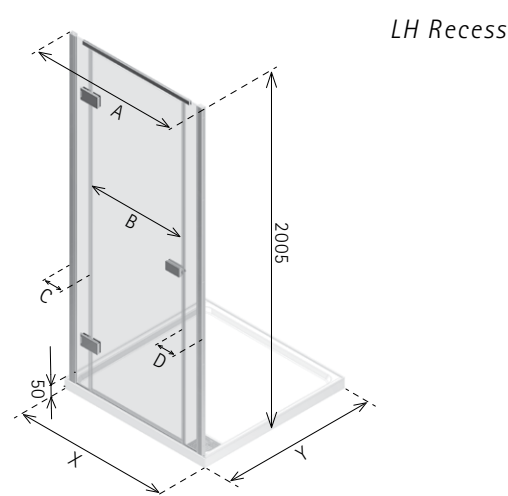

ILLUSION HINGED - INTEGRATED TRAY

- LH/RH Recess, please specify
- Door opens outwards only
- 8mm Safety Glass (EN12150-1)
- Matki Glass Guard Easy Clean protection included
- Integrated 50mm Shower Tray with fast flow waste included, see page 10
- Shower Tray also available in Matt White with DIN51097 A Anti Slip Rating add £73 ex VAT
- Handle: Soft Return/Traditional, see page 9
- Optional Raised tray version available, supplied with adjustable legs and front cover panel in white only. Raised tray adds 100mm to height. Add £74 ex VAT to price
- Installation by Matki Installations £695 ex VAT - excludes shower tray installation