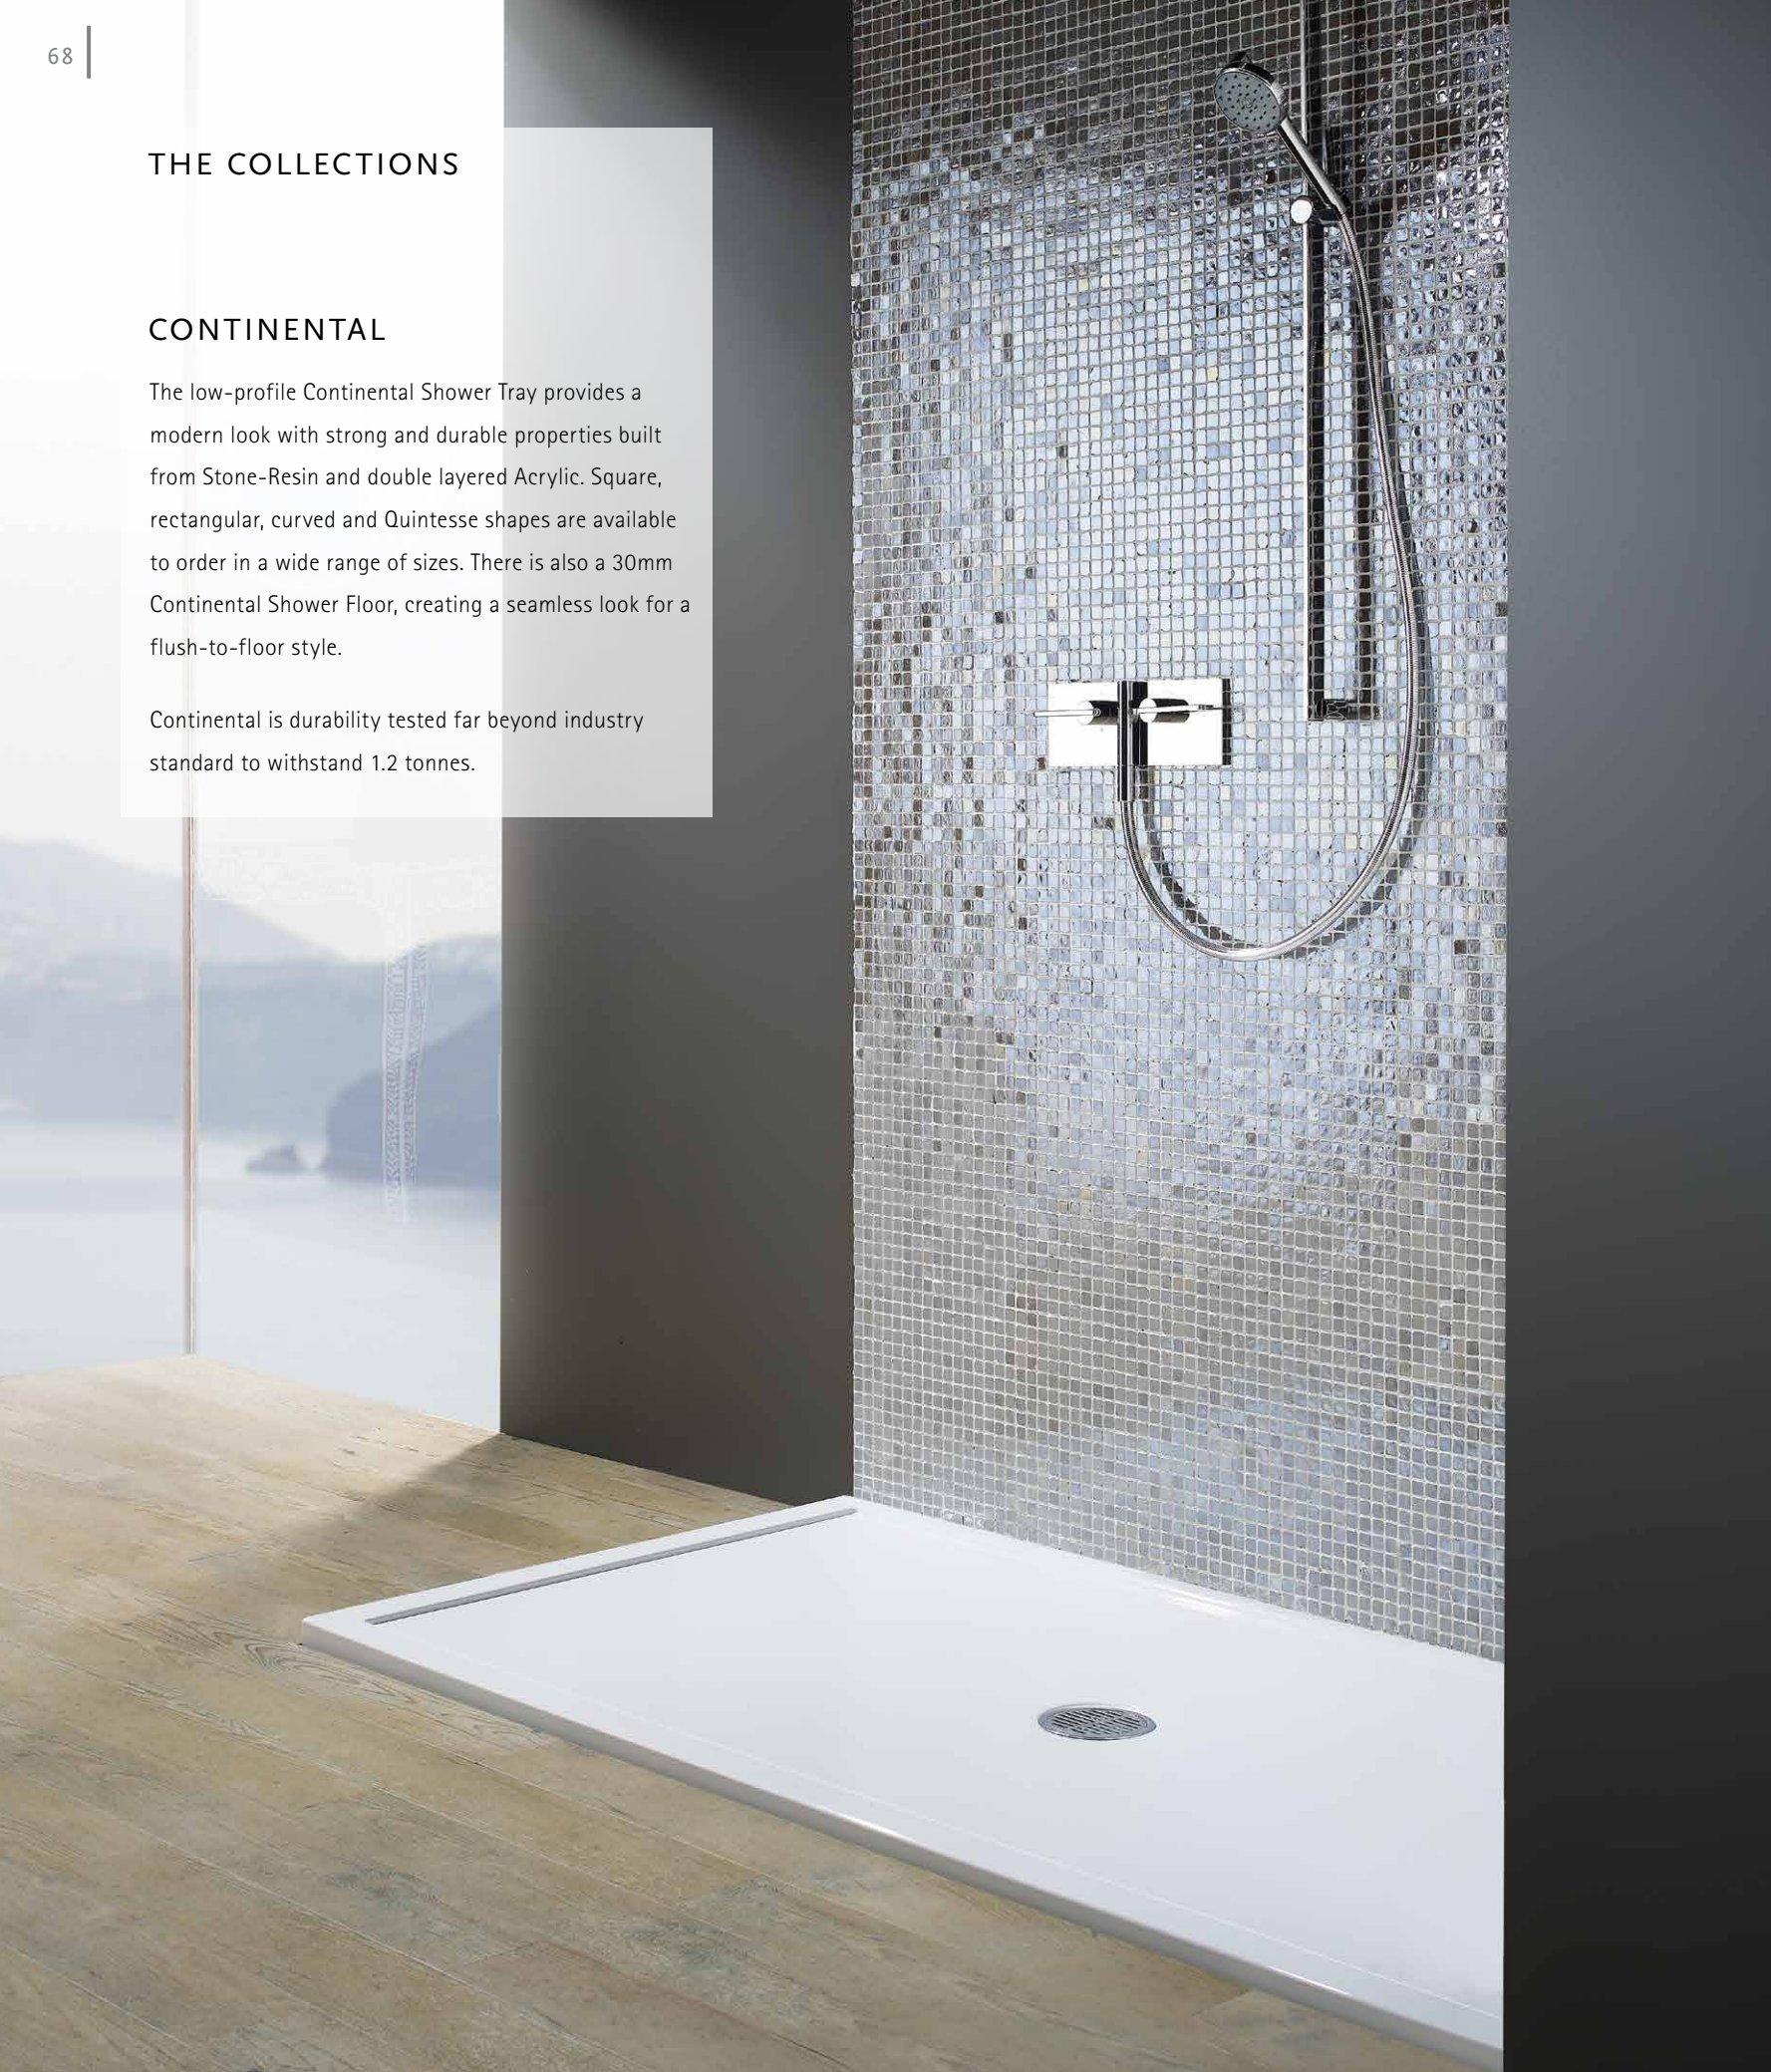

Matki offer a wide choice of shapes, sizes, styles and colours of Shower Tray including bespoke, designed to work harmoniously with Matki Shower Enclosures.

PEACE OF MIND

All Matki Shower Trays and Floors use surface materials which are chosen for their longevity, durability and natural non-slip qualities. Matt White Continental, Preference and Slate are all Certified Anti Slip Rated using the DIN51097 standard framework.

THE COLLECTIONS

CONTINENTAL

The low-profile Continental Shower Tray provides a modern look with strong and durable properties built from Stone-Resin and double layered Acrylic. Square, rectangular, curved and Quintesse shapes are available to order in a wide range of sizes. There is also a 30mm Continental Shower Floor, creating a seamless look for a flush-to-floor style.

Continental is durability tested far beyond industry standard to withstand 1.2 tonnes.

PREFERENCE

Made from the Matki Preference Solid Surface formula rich in ground Marble, Preference Shower Trays and Floors have a luxurious quality each taking up to 6 hours to perfect and hand-polish.