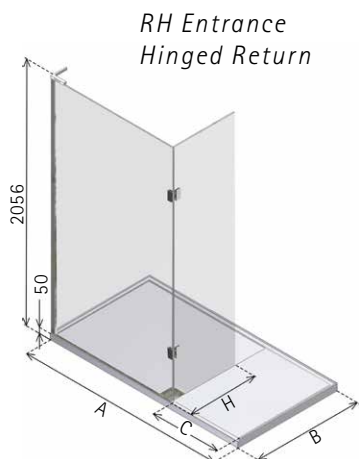

BOUTIQUE PANEL WITH RETURN PANEL - INTEGRATED TRAY

- Stunningly minimal, with no brace bars required when using Fixed Return
- Fixed Return as Standard. For Hinged Return with Brace Bar add suffix 'H' to code and surcharge of £453 ex VAT
- Unique integration of Panels into Shower Tray for frameless join and easier cleaning
- LH/RH Entrance, please specify
- 8mm and 10mm Safety Glass (EN12150-1)
- Matki Glass Guard Easy Clean protection included
- Integrated 50mm Shower Tray with fast flow waste included, see page 43
- Shower Tray also available in Matt White with DIN51097 A Anti Slip Rating add £73 ex VAT
- Optional Raised Tray with cover panel in white only. For Raised Tray add 100mm to overall height and surcharge of £74 ex VAT for Recess, £115 ex VAT for Corner
- Installation by Matki Installations £604 ex VAT -excludes shower tray installation

DIMENSIONS (MM)		PRICES						
MODEL RECESS	MODEL CORNER	A	B	C	D	H*	PRICE (EX. VAT)	PRICE (INC. VAT)
NWSR1290H*	NWSF1290H*	1200	900	530	-	400	£1,610.00	£1,932.00
NWSR1580	NWSF1580	1500	800	530	530	450	£1,222.00	£1,466.40
NWSR1590	NWSF1590	1500	900	530	530	450	£1,304.00	£1,564.80
NWSR1780	NWSF1780	1700	800	580	530	500	£1,335.00	£1,602.00
NWSR1790	NWSF1790	1700	900	580	530	500	£1,373.00	£1,647.60

*With Hinged Return Only