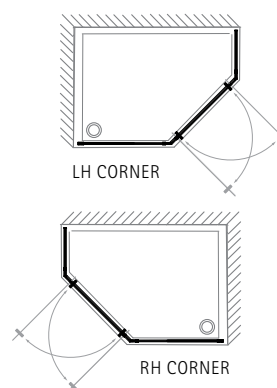

QUINTESSE OFFSET
MOQP1290