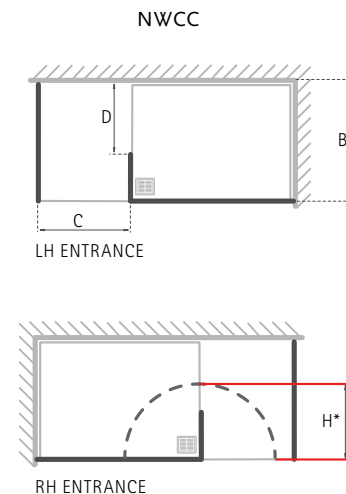

BOUTIQUE PANEL WITH RETURN AND SIDE PANEL - INTEGRATED TRAY

- Stunningly minimal, with no brace bars required when using Fixed Return
- Fixed return as Standard. For Hinged Return with Brace Bar add suffix 'H' to code and surcharge of £453 ex VAT
- Unique integration of Panels into Shower Tray for frameless join and easier cleaning
- LH/RH Entrance, please specify
- 8mm and 10mm Safety Glass (EN12150-1). Matki Glass Guard Easy Clean protection included
- Integrated 50mm Shower Tray with fast flow waste included, see page 43
- Shower Tray also available in Matt White with DIN51097 A Anti Slip Rating add £73 ex VAT
- Optional Raised Tray with cover panel in white only. For Raised Tray add 100mm to overall height and surcharge of £115 ex VAT
- Installation by Matki Installations £695 ex VAT - excludes shower tray installation

DIMENSIONS (MM)		PRICES						
MODEL		A	B	C	D	H*	PRICE (EX. VAT)	PRICE (INC. VAT)
NWCC1290H*		1200	900	530	-	400	£2,040.00	£2,448.00
NWCC1580		1500	800	530	530	450	£1,713.00	£2,055.60
NWCC1590		1500	900	530	530	450	£1,768.00	£2,121.60
NWCC1780		1700	800	580	530	500	£1,805.00	£2,166.00
NWCC1790		1700	900	580	530	500	£1,898.00	£2,277.60

*With Hinged Return Only