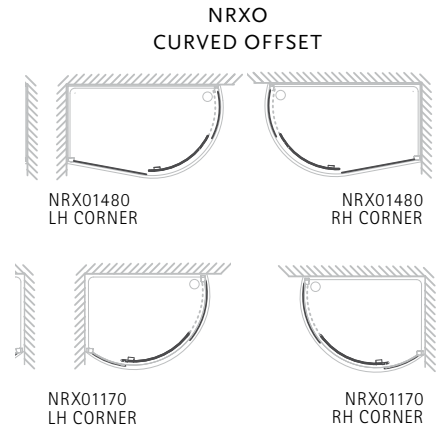

RADIANCE CURVED - INTEGRATED TRAY

- LH/RH opening (NRXC), LH/RH Corner (NRXO), please specify
- 6mm Curved Safety Glass
- Matki Glass Guard Easy Clean protection included
- High-lustre anodised Aluminium frame with Chrome finish
- Integrated 50mm Shower Tray with tiling upstands on wall sides and fast flow waste included
- Shower Tray also available in Matt White with DIN51097 A Anti Slip Rating add £73 ex VAT; NRXC1000 not available in matt white
- **Optional Raised tray with Front Cover Panel in White only, adds 100mm to height. Add £115 ex VAT to price. Add "Raised" after model number when ordering**
- Installation by Matki Installations £695 ex VAT - excludes shower tray installation

DIMENSIONS (MM)								PRICES	
MODEL NRXC	A	B	C	D	E	F	G	PRICE (EX. VAT)	PRICE (INC. VAT)
NRXC825	825	825	913	465	702	167	840	£1,563.00	£1,875.60
NRXC920	920	920	1112	465	823	155	961	£1,711.00	£2,053.20
NRXC1000	1000	1000	1235	465	892	150	1028	£1,946.00	£2,335.20
MODEL NRXO									
NRX01170	1104	1100	714	844	965	150	460	£1,727.00	£2,072.40
NRX01480	1481	1450	740	880	1339	150	465	£1,920.00	£2,304.00