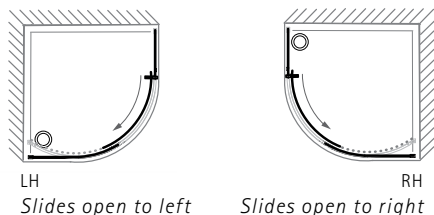

MOC800, MOC900
CURVED