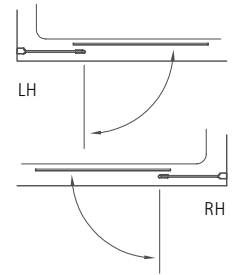

- LH/RH, please specify
- 8mm Safety Glass (EN12150-1)
- Matki Glass Guard Easy Clean protection included
- High-lustre anodised Aluminium frame with Chrome finish
- Swings outwards through 90° from fixed panel for ease of access
- Designed for flat top baths
- Drip channel minimises drips when opening screen
- Installation by Matki Installations £514 ex VAT

DIMENSIONS (MM)					PRICES	
MODEL	A	B	C	D	PRICE (EX. VAT)	PRICE (INC. VAT)
LCB900	1500	300	900-915	583	£536.00	£643.20