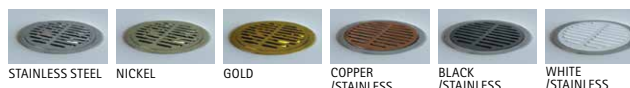

A	B	UL	PRICE (EX. VAT)	PRICE (INC. VAT)
760	760	UL760	£295.00	£354.00
800	800	UL800	£306.00	£367.20
900	900	UL900	£347.00	£416.40
1200	800	UL1280	£376.00	£451.20
1200	900	UL1290	£424.00	£508.80
1400	900	UL1490	£494.00	£592.80
1500	900	UL1590	£524.00	£628.80
1600	800	UL1680	£535.00	£642.00

WASTE COLOURS AND FINISHES

WASTE COVER FINISH OPTIONS FOR CONTINENTAL LINEAR AND UNIVERSAL LINEAR:

White (WH) (Standard) - CLL only	-
Colour to match tray (Standard) - ULL only	-
Polished Chrome (CP), Living Brass* (LB)	£154 ex VAT
Polished Nickel (NP), Living Copper* (LC)	£170 ex VAT
Brushed Nickel (NB), Brushed Brass* (BB)	£177 ex VAT
Polished Gold (MG), Black Chrome (XP), Aged Brass* (AB)	£200 ex VAT
Brushed Gold (GB), Brushed Black Chrome (XB)	£208 ex VAT

WASTE GRILL OPTIONS FOR CONTINENTAL, UNIVERSAL 40 AND FINELINE

High-flow shower waste with Chrome flange and Stainless Steel grill as standard, see alternative finishes, right and quote on order adding a supplement of £39 excluding VAT for these finishes.