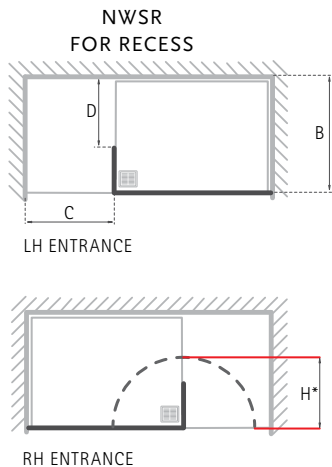

BOUTIQUE PANEL WITH RETURN PANEL - INTEGRATED TRAY

- Stunningly minimal, with no brace bars required when using Fixed Return
- Fixed Return as Standard. For Hinged Return with Brace Bar add suffix 'H' to code and surcharge of £453 ex VAT
- Unique integration of Panels into Shower Tray for frameless join and easier cleaning
- LH/RH Entrance, please specify
- 8mm and 10mm Safety Glass (EN12150-1)
- Matki Glass Guard Easy Clean protection included
- Integrated 50mm Shower Tray with fast flow waste included, see page 43
- Shower Tray also available in Matt White with DIN51097 A Anti Slip Rating add £73 ex VAT
- Optional Raised Tray with cover panel in white only. For Raised Tray add 100mm to overall height and surcharge of £74 ex VAT for Recess, £115 ex VAT for Corner
- Installation by Matki Installations £604 ex VAT -excludes shower tray installation

DIMENSIONS (MM)		PRICES						
MODEL RECESS	MODEL CORNER	A	B	C	D	H*	PRICE (EX. VAT)	PRICE (INC. VAT)
NWSR1290H*	NWSF1290H*	1200	900	530	-	400	£1,610.00	£1,932.00
NWSR1580	NWSF1580	1500	800	530	530	450	£1,222.00	£1,466.40
NWSR1590	NWSF1590	1500	900	530	530	450	£1,304.00	£1,564.80
NWSR1780	NWSF1780	1700	800	580	530	500	£1,335.00	£1,602.00
NWSR1790	NWSF1790	1700	900	580	530	500	£1,373.00	£1,647.60

*With Hinged Return Only