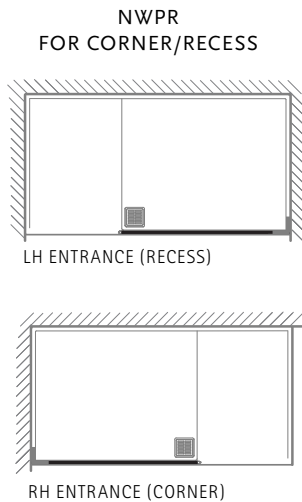

BOUTIQUE SINGLE PANEL - INTEGRATED TRAY