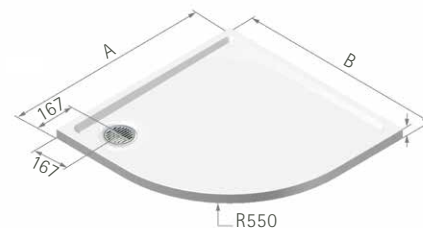

CONTINENTAL 40 CURVED

- 40mm Height, 10mm Raised Threshold
- Stone resin, double acrylic cap
- High-flow shower waste with Chrome flange and Stainless Steel grill as standard
- Raised Tray version optional with adjustable legs and front panel in White only. Adds 100mm to height. Add £115 ex VAT
- Available in White (Standard); For Matt White, Matt Graphite, Pergamon add £73 ex VAT
- Matt White and Matt Graphite are certified DIN51097 A Anti-Slip

UNIVERSAL 40 CURVED

- 40mm Height, 10mm Raised Threshold
- Stone resin, gel coating
- High-flow shower waste with Chrome flange and Stainless Steel grill as standard
- Raised Tray version optional with adjustable legs and front panel in colour to match tray. Adds 100mm to height. Add £115 ex VAT
- Available in any colour via RAL or sample matching

A	B	CLC	PRICE (EX. VAT)	PRICE (INC. VAT)
800	800	CLC800	£365.00	£438.00
900	900	CLC900	£413.00	£495.60
800	1000	CLC1080LH**	£408.00	£489.60
1000	800	CLC1080RH	£408.00	£489.60
900	1000	CLC1090LH**	£433.00	£519.60
1000	900	CLC1090RH	£433.00	£519.60
800	1200	CLC1280LH**	£451.00	£541.20
1200	800	CLC1280RH	£451.00	£541.20
900	1200	CLC1290LH**	£466.00	£559.20
1200	900	CLC1290RH	£466.00	£559.20
900	1500	CLC1590LH**	£489.00	£586.80
1500	900	CLC1590RH	£489.00	£586.80

A	B	ULC	PRICE (EX. VAT)	PRICE (INC. VAT)
900	900	ULC900	£413.00	£495.60
900	1200	ULC1290LH**	£466.00	£559.20
1200	900	ULC1290RH	£466.00	£559.20
900	1500	ULC1590LH**	£489.00	£586.80
1500	900	ULC1590RH	£489.00	£586.80

POPULAR COLOUR OPTIONS FOR UNIVERSAL 40 CURVED AND UNIVERSAL 40 QUINTESSÉ SHOWER TRAYS

** Waste is located in RH corner for this model, other models have waste outlet in LH corner, see illustrations For waste options please see page 71