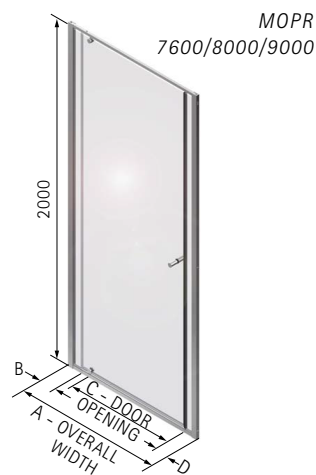

MATKI-ONE PIVOT

- Door opens both outwards and inwards
- 8mm Safety Glass (EN12150-1)
- Matki Glass Guard Easy Clean protection included
- Installation on wet room floor or tray, see page 70-73 for recommended Matki Trays
- Cylinder Handle, Silver Frames, Chrome Details as Standard
- For Special Colour combinations, see page 63
- Installation by Matki Installations £695 ex VAT

DIMENSIONS (MM)			PRICES	
MODEL	A	B	PRICE (EX. VAT)	PRICE (INC. VAT)
NCI7000	665-705	475	£1,100.00	£1,320.00
NCI7600	725-765	535	£1,117.00	£1,340.40
NCI8000	765-805	575	£1,128.00	£1,353.60
NCI9000	865-905	675	£1,156.00	£1,387.20

DIMENSIONS (MM)					PRICES	
MODEL	A	B	C	D	PRICE (EX. VAT)	PRICE (INC. VAT)
MOPR7600	720-760	80-100	482	90-110	£948.00	£1,137.60
MOPR8000	760-800	80-100	522	90-110	£964.00	£1,156.80
MOPR9000	860-900	80-100	622	90-110	£1,000.00	£1,200.00
MOPR1000	960-1000	80-100	482	329-349	£1,007.00	£1,208.40
MOPR1100	1060-1100	80-100	522	389-409	£1,041.00	£1,249.20
MOPR1200	1160-1200	80-100	622	389-409	£1,069.00	£1,282.80
MOPR1400	1360-1400	80-100	862	349-369	£1,245.00	£1,494.00
MOPR1500	1460-1500	80-100	862	449-469	£1,281.00	£1,537.20