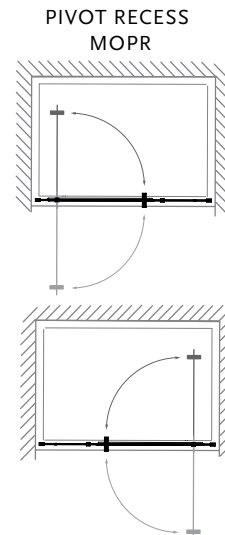

MATKI-ONE PIVOT

- Door opens both outwards and inwards
- 8mm Safety Glass (EN12150-1)
- Matki Glass Guard Easy Clean protection included
- Installation on wet room floor or tray, see page 70-73 for recommended Matki Trays
- Cylinder Handle, Silver Frames, Chrome Details as Standard
- For Special Colour combinations, see page 63
- Installation by Matki Installations £695 ex VAT

DIMENSIONS (MM)			PRICES	
MODEL	A	B	PRICE (EX. VAT)	PRICE (INC. VAT)
NCI7000	665-705	475	£1,100.00	£1,320.00
NCI7600	725-765	535	£1,117.00	£1,340.40
NCI8000	765-805	575	£1,128.00	£1,353.60
NCI9000	865-905	675	£1,156.00	£1,387.20

DIMENSIONS (MM)					PRICES	
MODEL	A	B	C	D	PRICE (EX. VAT)	PRICE (INC. VAT)
MOPR7600	720-760	80-100	482	90-110	£948.00	£1,137.60
MOPR8000	760-800	80-100	522	90-110	£964.00	£1,156.80
MOPR9000	860-900	80-100	622	90-110	£1,000.00	£1,200.00
MOPR1000	960-1000	80-100	482	329-349	£1,007.00	£1,208.40
MOPR1100	1060-1100	80-100	522	389-409	£1,041.00	£1,249.20
MOPR1200	1160-1200	80-100	622	389-409	£1,069.00	£1,282.80
MOPR1400	1360-1400	80-100	862	349-369	£1,245.00	£1,494.00
MOPR1500	1460-1500	80-100	862	449-469	£1,281.00	£1,537.20