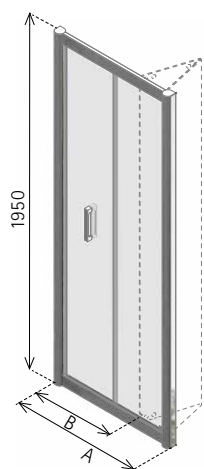

COLONADE INFOLD

Not Handed

- Not Handed
- 6mm Safety Glass (EN12150-1)
- Matki Glass Guard Easy Clean protection included
- High-lustre Aluminium frame in Silver/Chrome finish
- Patented FLS Front Loading System (patent no. GB 228 9302B)
- Recommended Tray Model - Fineline 60 see page 70
- Installation by Matki Installations £575 ex VAT