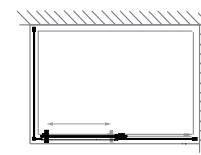

RADIANCE SLIDER - INTEGRATED TRAY

- LH/RH Corner, please specify
- 8mm Safety Glass (EN12150-1). Matki Glass Guard Easy Clean protection included
- Low profile top track with smooth action and soft closure
- High-lustre anodised Aluminium frame with Chrome finish
- Integrated 50mm Shower Tray with tiling upstands on wall sides and fast flow waste included
- Shower Tray also available in Matt White with DIN51097 A Anti Slip Rating add £73 ex VAT
- Optional Raised tray with Cover Panel in White only, adds 100mm to height. Add £115 ex VAT to price. Add "Raised" after model number when ordering

DIMENSIONS (MM) PRICES

MODEL	A	B	C	D	E	PRICE (EX. VAT)	PRICE (INC. VAT)
NRXSC1280	1200	800	1155-1175	500	735-755	£1,745.00	£2,094.00
NRXSC1290	1200	900	1155-1175	500	835-855	£1,809.00	£2,170.80
NRXSC1480	1400	800	1355-1375	600	735-755	£1,873.00	£2,247.60
NRXSC1490	1400	900	1355-1375	600	835-855	£1,934.00	£2,320.80

Installation by Matki Installations £695 ex VAT - excludes shower tray installation

MATKI-ONE SLIDER

MOSC + MOSCSP

Not Handed

- 8mm Safety Glass (EN12150-1)
- Matki Glass Guard Easy Clean protection included
- Installation on wet room floor or tray, see pages 70-73 for recommended Matki Trays
- Cylinder Handle, Silver Frames, Chrome Details as Standard
- For Special Colour combinations and Bespoke Side Panel, see page 63
- Optional Reverse setup for sizes 1000-1200 and 1500, door closes to wall side. Quote "Reverse" after code
- Installation by Matki Installations £695 ex VAT

DIMENSIONS (MM) PRICES