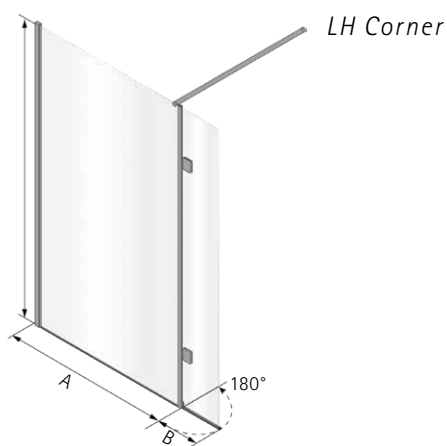

MATKI-ONE SINGLE PANEL WITH HINGED RETURN PANEL

- LH/RH, please specify
- 8mm and 10mm Safety Glass (EN12150-1)
- Matki Glass Guard Easy Clean protection included
- Available in Silver only
- Wall brace adjustable up to 1000mm
- Disc Detail at end of Wall Brace
- Installation on Shower Tray or Wet Room Floor
- Hinge Panel seals at all angles with Matki Advanced Neoprene Sealing System
- Hinge Panel positions through 180° as per diagram
- Installation by Matki Installations £604 ex VAT