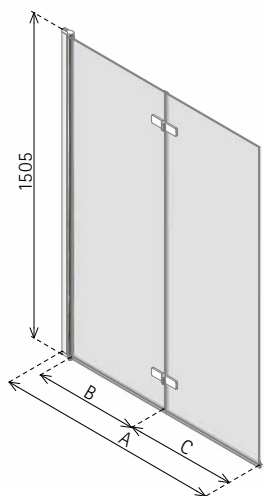

FOLDING BATH SCREEN

Not Handed

- Not Handed
- 6mm Safety Glass (EN12150-1)
- Matki Glass Guard Easy Clean protection included
- High-lustre anodised Aluminium frame with Chrome finish
- Compact fold-away design
- Screen folds away inside or outside the bath
- **Installation by Matki Installations £514 ex VAT**

DIMENSIONS (MM)			PRICES		
MODEL	A	B	C	PRICE (EX. VAT)	PRICE (INC. VAT)
EFB1100	1065	510	505	£589.00	£706.80