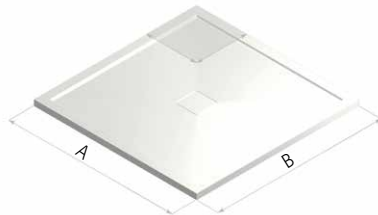

PREFERENCE TRAY

- Low Profile 30mm-35mm, 10mm Raised Threshold
- Centre shower waste with cover in Preference material

A	B	MP	PRICE (EX. VAT)	PRICE (INC. VAT)
800	800	MP800	£485.00	£582.00
900	900	MP900	£532.00	£638.40
1000	1000	MP1000	£606.00	£727.20
1200	900	MP1290	£619.00	£742.80
1500	900	MP1590	£740.00	£888.00
*900	900	MP900 MTM	£794.00	£952.80
*1000	1050	MP1000 MTM	£909.00	£1,090.80
*1350	1050	MP1315 MTM	£1,072.00	£1,286.40
*1350	1350	MP1350 MTM	£1,294.00	£1,552.80
*1800	1150	MP1800 MTM	£1,440.00	£1,728.00
*2050	1150	MP2000 MTM	£1,482.00	£1,778.40

*Made to Measure up to size

PREFERENCE MATERIAL PROPERTIES

- Solid surface, semi matt texture
- Made from ground marble
- Available in White only

PREFERENCE SAFETY AND DURABILITY

- Certified DIN51097 B Anti Slip and PTV 36+ Low Slip Potential
- Easy to clean, durable and fully restorable surface

PREFERENCE BESPOKE

- MP any size up to 2050 x 1150mm; MF 2000 x 1100mm
- Shapes: Square, Rectangular, Angled Sides, Quintesse, Curved, Cut-outs
- Waste position can be moved centrally to avoid joists