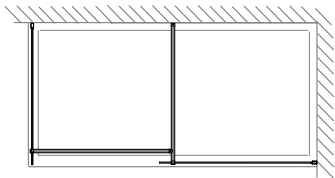

Not Handed

- 8mm Safety Glass (EN12150-1)
- Matki Glass Guard Easy Clean protection included
- Silver Frame with Chrome Disc details as Standard
- For Special Colour combinations and Bespoke sizes, see page 63
- Installation on Shower Tray or Wet Room Floor
- Additional size combinations can be ordered from all available MOWP and MOWPFE panel sizes, please order MOWWBES stating two MOWP or MOWPFE codes, summing the prices of each panel
- T-Bar is adjustable to maximum 1000mm projection from wall and maximum 900mm distance between panels
- Installation by Matki Installations £604 ex VAT