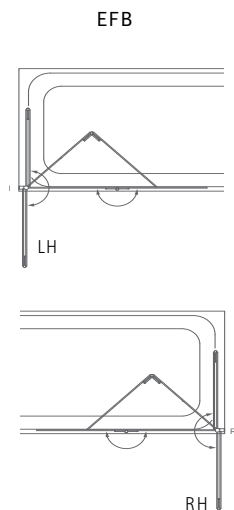

FOLDING BATH SCREEN