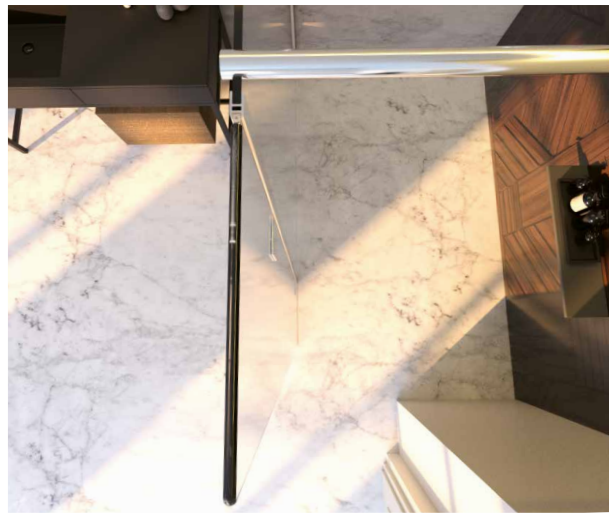

MATKI-ONE WET ROOM PANEL WITH WALL BRACE AND BLACK FRAMED-EFFECT - MOWP1200 FE

MATKI-ONE SINGLE PANEL WITH HINGED RETURN PANEL - MOWPHP1200

THE NEW MATKI-ONE HINGE PANEL

■ The Matki-ONE Wet Room Panel is now available to order as standard with a Hinge Panel. Working to reduce splash and spray from the shower area, the Hinge Panel opens through 180° and is fitted with an advanced Neoprene seal, keeping the Wet Room free of excess water with convenient flexibility. See [page 57](#) for prices and specification.