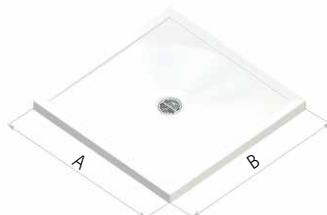

CONTINENTAL 40

- Low Profile 40mm, 10mm Raised Threshold
- Stone resin, double acrylic cap
- Centre high-flow shower waste with Chrome flange and Stainless Steel grill
- Raised Tray version optional with adjustable legs and front panel in white only. Adds 100mm to height. Recess add £74, Corner add £115 ex VAT
- Available in White (Standard); For Matt White, Matt Graphite and Pergamon add £73 ex VAT
- Matt White and Matt Graphite are certified DIN51097 A Anti Slip

A	B	CL	PRICE (EX. VAT)	PRICE (INC. VAT)
800	800	CL800	£252.00	£302.40
900	760	CL9076	£276.00	£331.20
900	800	CL9080	£281.00	£337.20
900	900	CL900	£296.00	£355.20
1000	800	CL1080	£306.00	£367.20
1000	900	CL1090	£313.00	£375.60
1000	1000	CL1000	£382.00	£458.40
1100	800	CL1180	£323.00	£387.60
1100	900	CL1190	£330.00	£396.00
1200	700	CL1270	£320.00	£384.00
1200	760	CL1276	£322.00	£386.40
1200	800	CL1280	£324.00	£388.80
1200	900	CL1290	£374.00	£448.80
1200	1000	CL1210*	£408.00	£489.60
1300	800	CL1380	£399.00	£478.80
1300	900	CL1390	£412.00	£494.40
1400	800	CL1480	£422.00	£506.40
1400	900	CL1490	£445.00	£534.00
1500	800	CL1580	£473.00	£567.60
1500	900	CL1590	£476.00	£571.20
1600	800	CL1680	£489.00	£586.80
1600	900	CL1690	£496.00	£595.20
1700	800	CL1780	£506.00	£607.20
1700	900	CL1790	£535.00	£642.00
1800	900	CL1890*	£566.00	£679.20