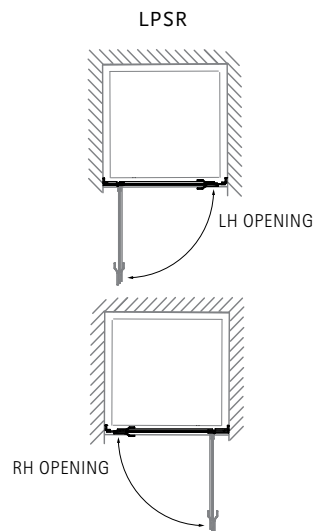

ECLIPSE RECESS

Brace bar included with 1100 and 1200 models

- Not Handed
- Silver/chrome finish
- Door opens outwards only
- 8mm Safety Glass (EN12150-1)
- Matki Glass Guard Easy Clean protection included
- Installation on shower tray or wet room floor
- Wall frames part concealed by frosted glass
- Installation by Matki Installations £695 ex VAT