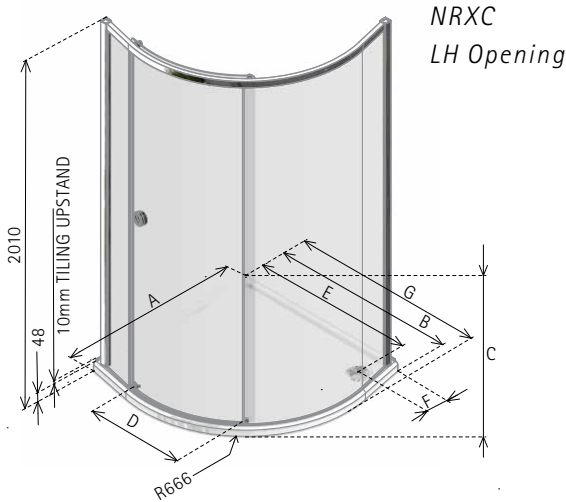

RADIANCE CURVED - INTEGRATED TRAY

- LH/RH opening (NRXC), LH/RH Corner (NRXO), please specify
- 6mm Curved Safety Glass
- Matki Glass Guard Easy Clean protection included
- High-lustre anodised Aluminium frame with Chrome finish
- Integrated 50mm Shower Tray with tiling upstands on wall sides and fast flow waste included
- Shower Tray also available in Matt White with DIN51097 A Anti Slip Rating add £73 ex VAT; NRXC1000 not available in matt white
- **Optional Raised tray with Front Cover Panel in White only, adds 100mm to height. Add £115 ex VAT to price. Add "Raised" after model number when ordering**
- Installation by Matki Installations £695 ex VAT - excludes shower tray installation

DIMENSIONS (MM)								PRICES	
MODEL NRXC	A	B	C	D	E	F	G	PRICE (EX. VAT)	PRICE (INC. VAT)
NRXC825	825	825	913	465	702	167	840	£1,563.00	£1,875.60
NRXC920	920	920	1112	465	823	155	961	£1,711.00	£2,053.20
NRXC1000	1000	1000	1235	465	892	150	1028	£1,946.00	£2,335.20
MODEL NRXO									
NRX01170	1104	1100	714	844	965	150	460	£1,727.00	£2,072.40
NRX01480	1481	1450	740	880	1339	150	465	£1,920.00	£2,304.00