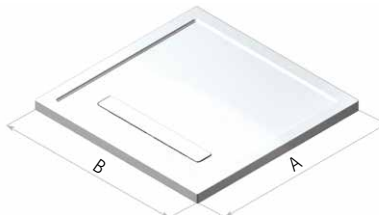

UNIVERSAL LINEAR

- Low Profile 40mm, 10mm Raised Threshold
- Stone resin, gel coating
- Linear waste cover in colour to match tray (Standard) or in choice of finishes - see below
- Raised Tray option with adjustable legs and panel to match tray. Adds 100mm to height. Recess add £74, Corner £115 ex VAT
- Available in any colour via RAL or sample matching
- Available without waste drilled, allowing choice of waste position or 2 wastes to drain up to 50L/min with brass slotted cover. Add 'W' to end of code for undrilled, and 'WF' with additional waste (surcharge £93), e.g. ULL900WFPC

A	B	ULL	PRICE (EX. VAT)	PRICE (INC. VAT)
900	800	ULL9080	£391.00	£469.20
900	900	ULL900	£394.00	£472.80
1000	800	ULL1080	£399.00	£478.80
1200	800	ULL1280	£442.00	£530.40
1200	900	ULL1290	£467.00	£560.40
1300	900	ULL1390	£494.00	£592.80
1400	800	ULL1480	£505.00	£606.00
1400	900	ULL1490	£530.00	£636.00
1500	900	ULL1590	£557.00	£668.40
1700	900	ULL1790	£635.00	£762.00