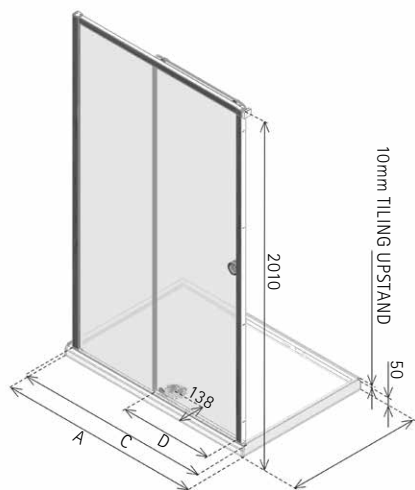

RH Entrance

- LH/RH entrance, please specify
- 8mm Safety Glass (EN12150-1). Matki Glass Guard Easy Clean protection included
- Low profile top track with smooth action and soft closure
- High-lustre anodised Aluminium frame with Chrome finish
- Integrated 50mm Shower Tray with tiling upstands on wall sides and fast flow waste included
- Shower Tray also available in Matt White with DIN51097 A Anti Slip Rating add £73 ex VAT
- Optional Raised tray with Front Cover Panel in White only, adds 100mm to height. Add £74 ex VAT to price. Add "Raised" after model number when ordering