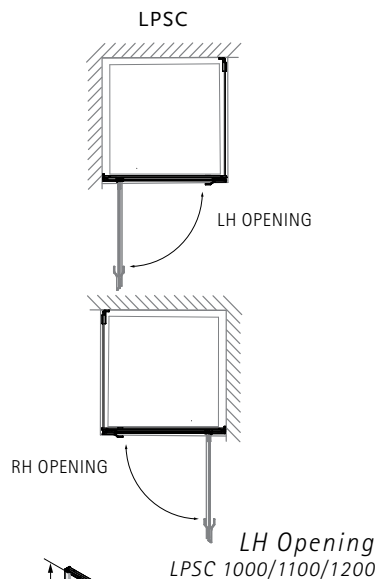

ECLIPSE CORNER

LH Opening
LPSC 760/800/900