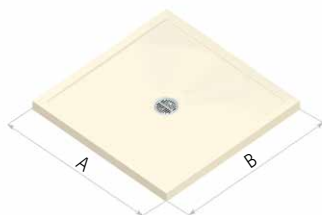

Tray without waste drilled

POPULAR COLOUR OPTIONS FOR UNIVERSAL 40, UNIVERSAL LINEAR AND SLATE SHOWER TRAYS

For waste options please see page 71

UNIVERSAL 40

- Low Profile 40mm, 10mm Raised Threshold
- Stone resin, gel coating
- Centre high-flow shower waste with Chrome flange and Stainless Steel grill
- UL900, UL1280, UL1290 and UL1680 available in semi matt finish
- Raised Tray version optional with adjustable legs and front panel in colour to match tray. Adds 100mm to height. Recess add £74, Corner add £115 ex VAT
- Available in any colour via RAL or sample matching