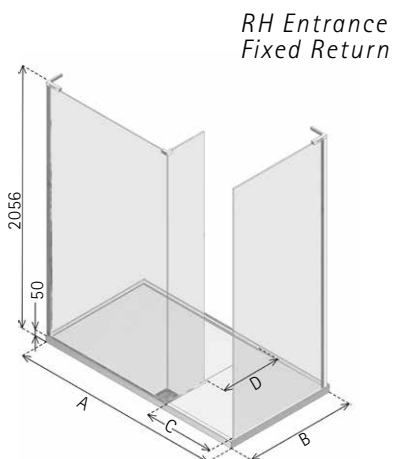

BOUTIQUE PANEL WITH RETURN AND SIDE PANEL - INTEGRATED TRAY

- Stunningly minimal, with no brace bars required when using Fixed Return
- Fixed return as Standard. For Hinged Return with Brace Bar add suffix 'H' to code and surcharge of £453 ex VAT
- Unique integration of Panels into Shower Tray for frameless join and easier cleaning
- LH/RH Entrance, please specify
- 8mm and 10mm Safety Glass (EN12150-1). Matki Glass Guard Easy Clean protection included
- Integrated 50mm Shower Tray with fast flow waste included, see page 43
- Shower Tray also available in Matt White with DIN51097 A Anti Slip Rating add £73 ex VAT
- Optional Raised Tray with cover panel in white only. For Raised Tray add 100mm to overall height and surcharge of £115 ex VAT
- Installation by Matki Installations £695 ex VAT - excludes shower tray installation

DIMENSIONS (MM)		PRICES						
MODEL		A	B	C	D	H*	PRICE (EX. VAT)	PRICE (INC. VAT)
NWCC1290H*		1200	900	530	-	400	£2,040.00	£2,448.00
NWCC1580		1500	800	530	530	450	£1,713.00	£2,055.60
NWCC1590		1500	900	530	530	450	£1,768.00	£2,121.60
NWCC1780		1700	800	580	530	500	£1,805.00	£2,166.00
NWCC1790		1700	900	580	530	500	£1,898.00	£2,277.60

*With Hinged Return Only