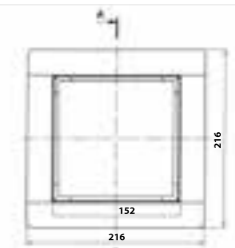

NEW

ELITE Regular Gulley including membrane
 Length: 150mm
 Stainless Steel

EG150SS £360.00

Linear Shower Drain
 with reversible cover

Square Shower Drain 150x150
 with reversible cover

VOS bottle trap
Pipe Length: 300mm
21775BRZ £179.00