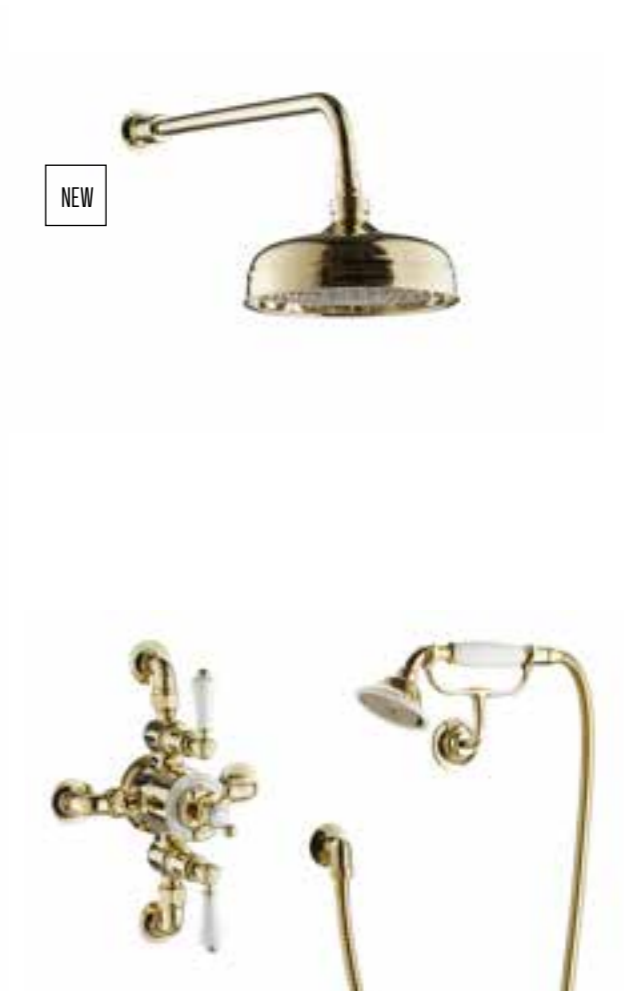

NEW

Exposed Thermostatic Valve 2 Outlet with riser & kit
MP 0.5
GRO819G A. Brass: £1450.00

NEW

Exposed Thermostatic Valve with 2 Outlet
MP 0.5
GRO281G A. Brass: £1450.00

Thermostatic concealed 1 outlet shower valve, vertical
MP 0.5