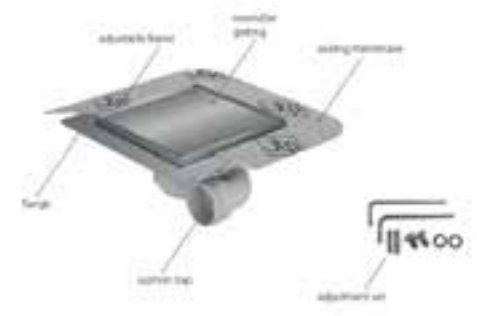

NEW

ELITE Regular Gulley including membrane
 Length: 150mm
 Stainless Steel

EG150SS £360.00

Linear Shower Drain
 with reversible cover

Square Shower Drain 150x150
 with reversible cover

VOS bottle trap
Pipe Length: 300mm
21775BRZ £179.00