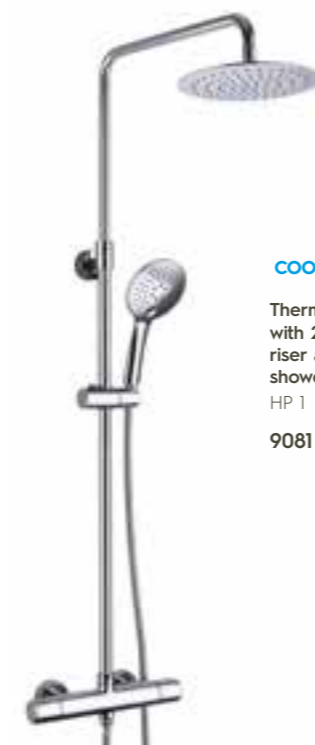

COOL TOUCH
Thermostatic bar valve with 2 outlets, adjustable riser and shower kit
HP 1
9081 £390.00