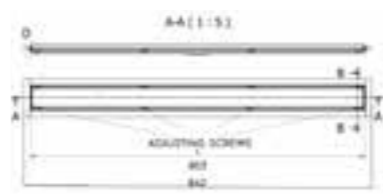

NEW

ELITE Regular Gulley including membrane
 Length: 150mm
 Stainless Steel

EG150SS £360.00

Linear Shower Drain
 with reversible cover

Square Shower Drain 150x150
 with reversible cover

VOS bottle trap
Pipe Length: 300mm
21775BRZ £179.00