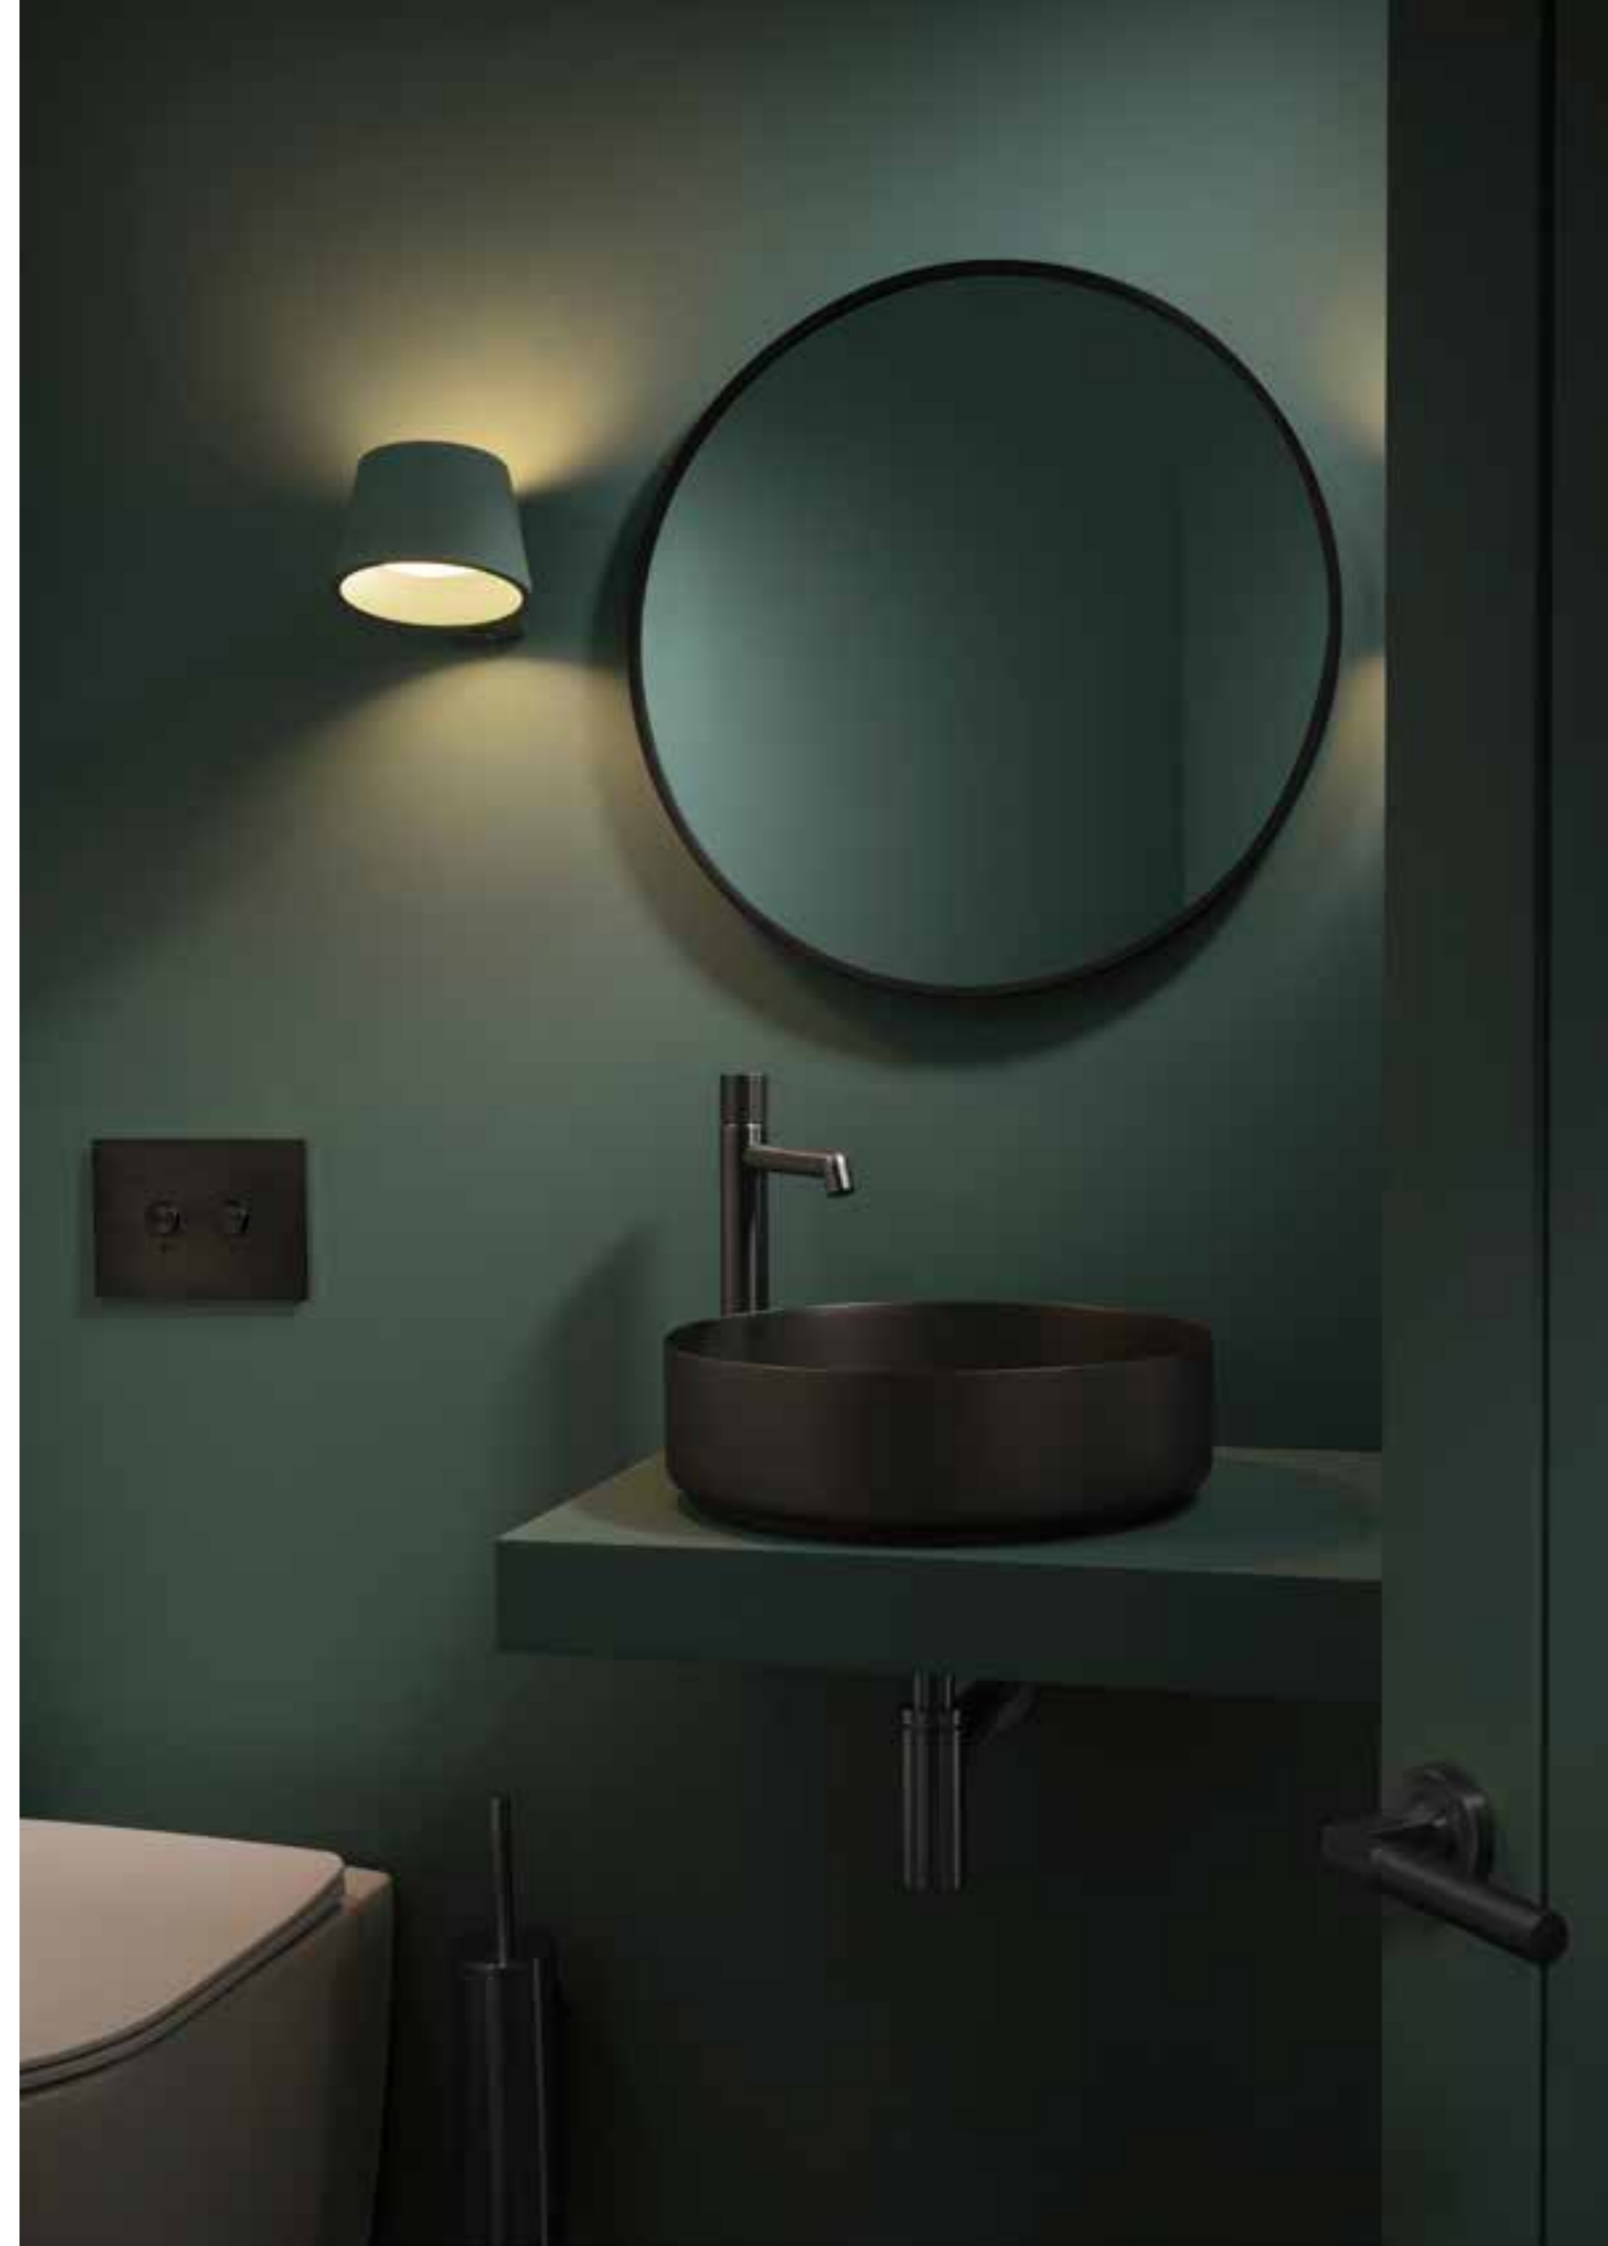

Combining function with visual appeal, our array of products has something special to suit interiors of all shapes, sizes and styles.

Tap Collections

EVO Brushed Bronze **16**

EVO Matt Black **24**

EVO Brushed Brass **30**