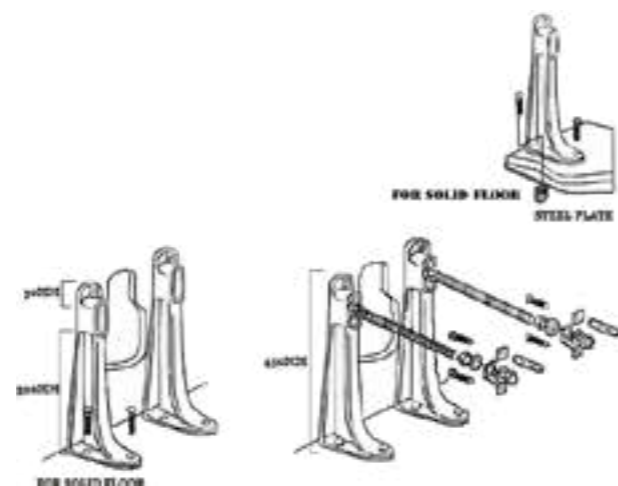

For wall hung pan/bidet
SUPPORT SET

1526 £120.00

- Supplied
- 1 x WC frame 1555
- 8 x 12mm plastic plugs
- 8 x 13mm AF screws
- 2 x Chrome cap covers
- 2 x 12mm nylon nuts and sleeves
- 4 x 12 mm metal nuts
- 8 x Washers
- 2 x Fixing plates
- 2 x 12mm threaded bolts
- 1 x No.5 Allen key