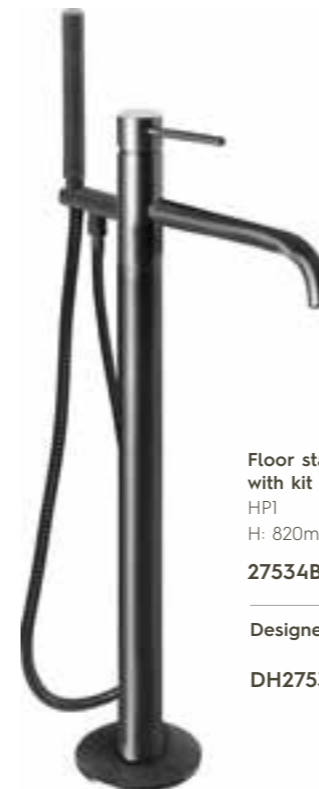

Single lever wall mounted basin mixer, slim spout

MP 0.5
Ø: 20mm H: 96mm P: 150mm

27173BBLSP £365.00

Ø: 20mm H: 96mm P: 200mm

27173BBLMP £365.00

Ø: 20mm H: 96mm P: 250mm

27173BBL £365.00

Single lever wall mounted basin mixer, slim spout with designer handle

MP 0.5
Ø: 20mm H: 96mm P: 150mm

DH27173BBLSP £365.00

Ø: 20mm H: 96mm P: 200mm

DH27173BBLMP £365.00

Ø: 20mm H: 96mm P: 250mm

DH27173BBL £365.00

Single lever wall mounted basin mixer

MP 0.5
Ø: 25mm H: 96mm P: 150mm

27273BBLSP £365.00

Ø: 25mm H: 96mm P: 200mm

27273BBLMP £365.00

Ø: 25mm H: 96mm P: 250mm

27273BBL £365.00

Single lever wall mounted basin mixer with designer handle

MP 0.5
Ø: 25mm H: 96mm P: 150mm

DH27273BBLSP £365.00

Ø: 25mm H: 96mm P: 200mm

DH27273BBLMP £365.00

Ø: 25mm H: 96mm P: 250mm

DH27273BBL £365.00

2771130BBL £350.00

279510BBL £88.00

MP 0.5
Ø: 25mm P: 150mm

27446BBL £120.00

Ø: 25mm P: 200mm

27447BBL £140.00

Ø: 25mm P: 250mm

27439BBL £150.00

MP 0.5
Ø: 20mm P: 150mm

2720150BBL £120.00

Ø: 20mm P: 200mm

2720200BBL £140.00

Ø: 20mm P: 250mm

2720250BBL £150.00

MP 0.5

27089BBL £220.00

Designer handle

DH27089BBL £220.00

HP 1

27809BBL £220.00

Designer handle

DH27809BBL £220.00

Floor standing bath mixer with kit

HP1
H: 820mm - 845mm P: 250mm

27534BBL £1080.00

Designer handle

DH27534BBL £1080.00