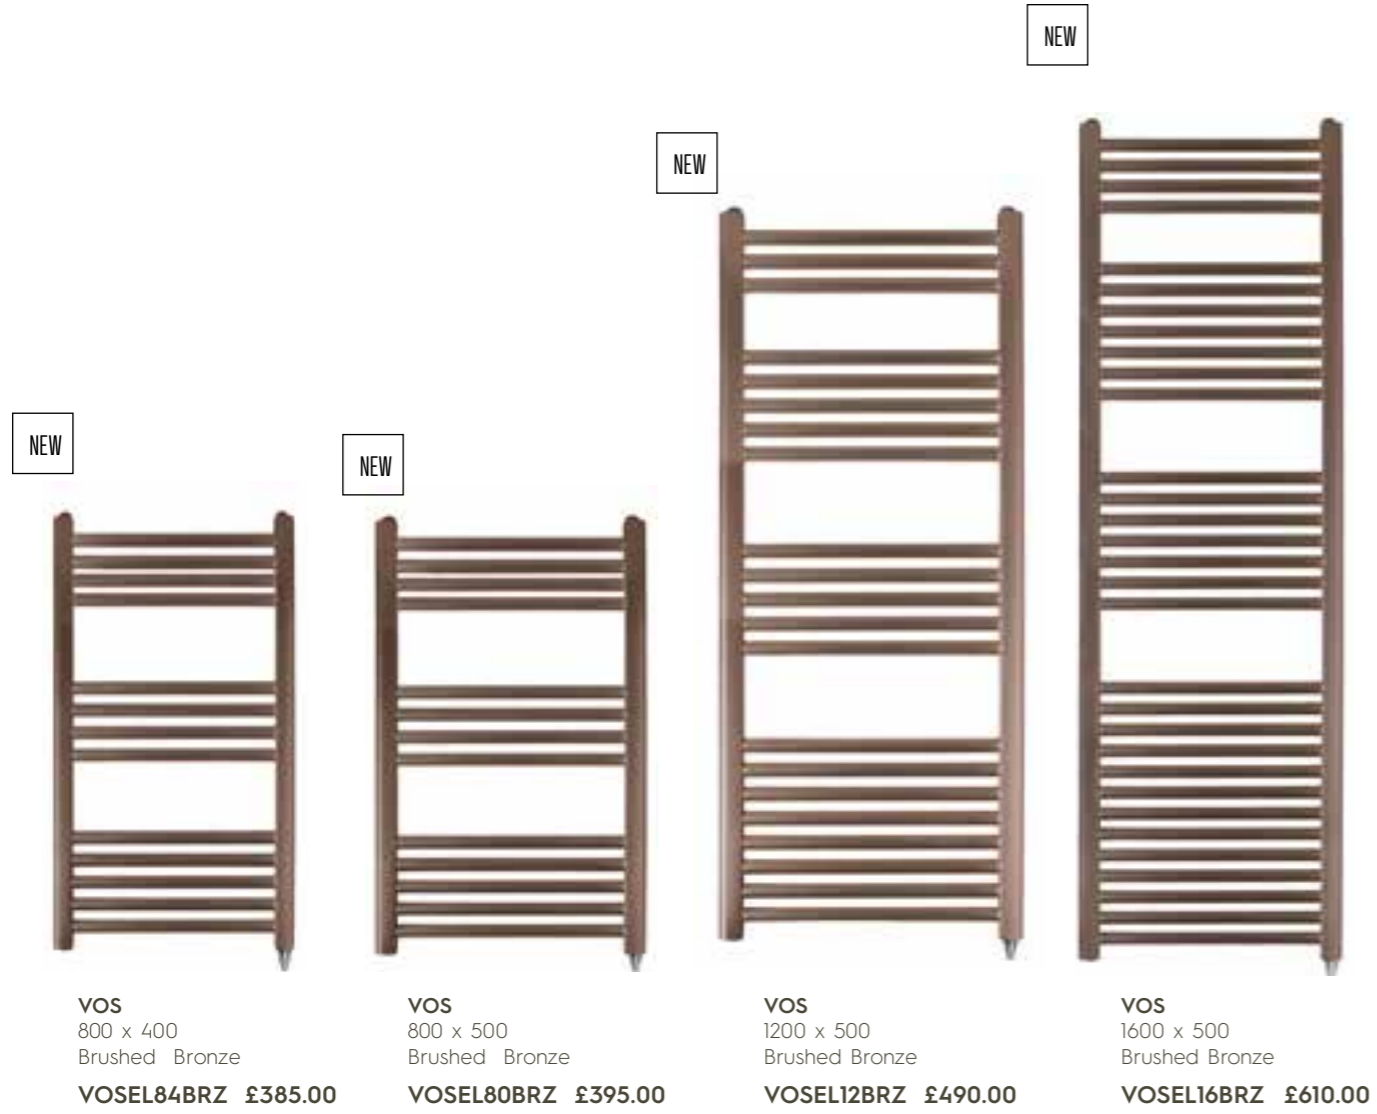

- All radiators are manufactured from mild steel materials.
- Angled or corner valves only

ELECTRIC RADIATORS

VOS • AERO • ONYX • OBI • ZYON

Electric Towel Radiator with Standard Heating Element

25mm Bars