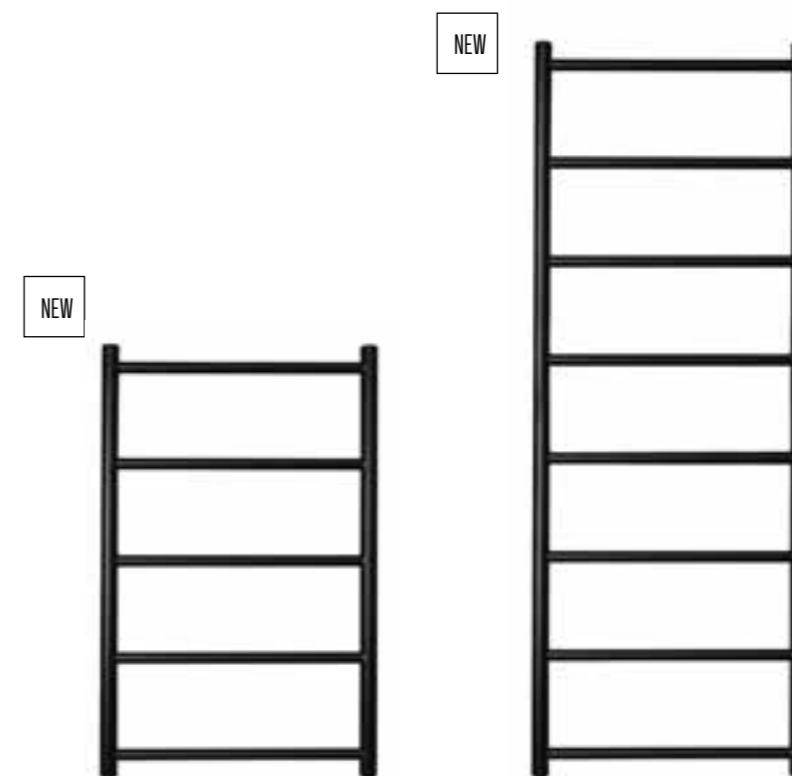

EVO
800 x 500
Matt Black
EVO800MB £165.00

EVO
1200 x 500
Matt Black
EVO1200MB £240.00

25mm Bars

CODE	SIZE	BARS	BTU	PIPE CENTRE	PROJECTION	RECOMMENDED ELEMENT	FINISH
EVO800MB	800X500	5	511	468	76	200W	Mild Steel PVD
EVO1200MB	1200X500	8	791	468	76	200W	Mild Steel PVD

- The Above radiators are based on central heating and dual fuel formats.
- All radiators are manufactured from mild steel materials.