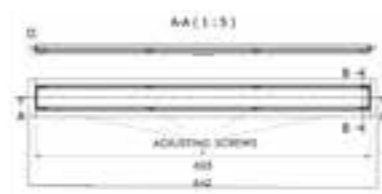

NEW

ELITE Regular Gulley including membrane
 Length: 150mm
 Stainless Steel

EG150SS £360.00

Linear Shower Drain
 with reversible cover

Square Shower Drain 150x150
 with reversible cover

VOS bottle trap
Pipe Length: 300mm
21775BRZ £179.00