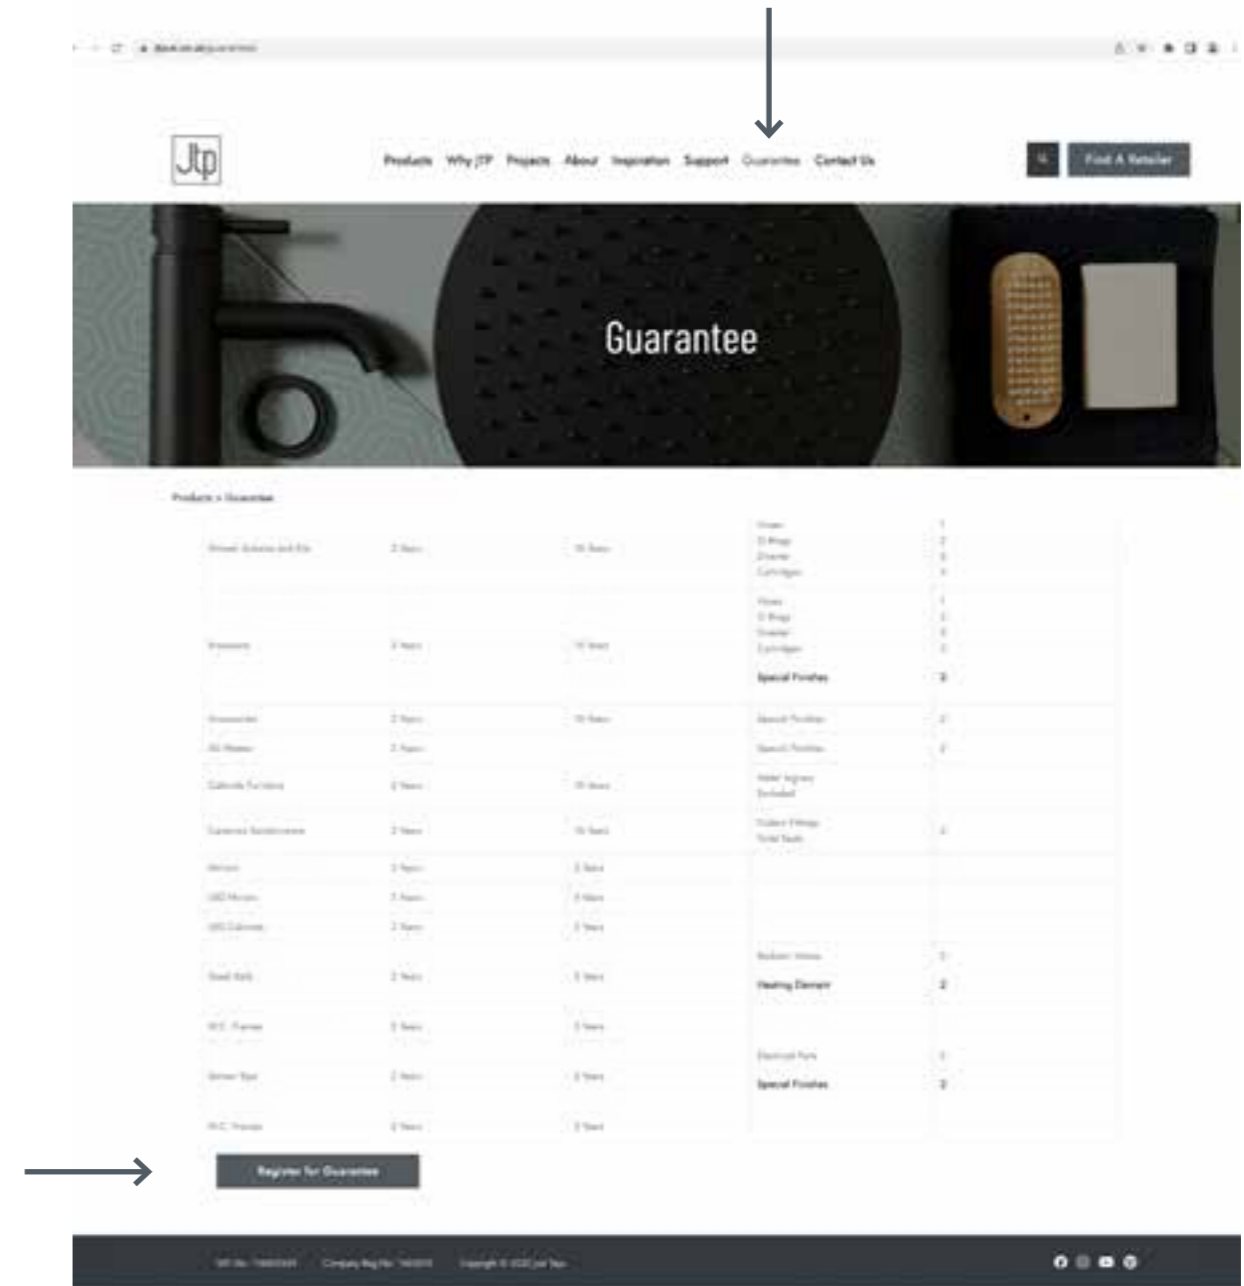

Guarantee Period	Standard Guarantee	If Registered	Excluded from Guarantee	Excluded from Guarantee Years
Shower Systems and Kits	2 Years	15 Years	Shower Hoses Diverter Cartridges Shower handles Douche handles	1 5 5 1 1
Brassware	2 Years	15 Years	Shower Hoses Diverter Cartridges Special Finishes	1 5 5 2
Accessories	2 Years	15 Years	Special Finishes	2
All Wastes	2 Years		Special Finishes	2
Ceramics Sanitary-ware	2 Years	15 Years	Cistern Fittings Toilet Seats	2
Mirrors	3 Years	5 Years		
LED Mirrors	3 Years	5 Years		
LED Cabinets	3 Years	5 Years		
Towel Rails Chrome	2 Years	5 Years	Radiator Valves Heating Element	2 2
Towel Rails Special Finishes	2 Years	5 Years	Radiator Valves Heating Element Special Finishes	2 2 2
Sensor Taps	2 Years	5 Years	Electrical parts Special Finishes	2
W.C. Frames	2 Years	5 Years		

Please visit our website to register your guarantee

Registration to extend Guarantee must be received within 45 days of purchase on www.jtpuk.co.uk

Our guarantee will cover all products as long as they are used as intended and installed in line with our fixing instructions and local Water and Electrical Bylaws and legislation. Our guarantee covers manufacturing or materials defects and in the event of a failure within the guarantee period, a free-of-charge replacement or alternatively a replacement part will be supplied. Liability is limited to the products and does not cover damage during installation or consequential loss.