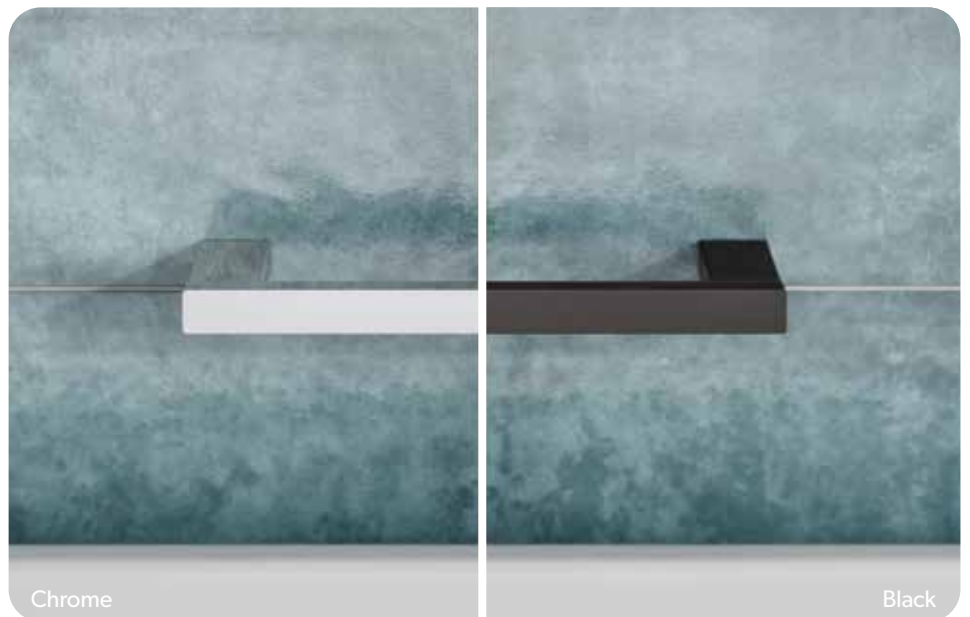

Brushed Brass

Chrome

Grab Bar

Safety shouldn't mean compromising on style. Geometric design and a choice of polished Chrome or contemporary Black make this secure-fix grab bar the ideal choice for any bathroom.