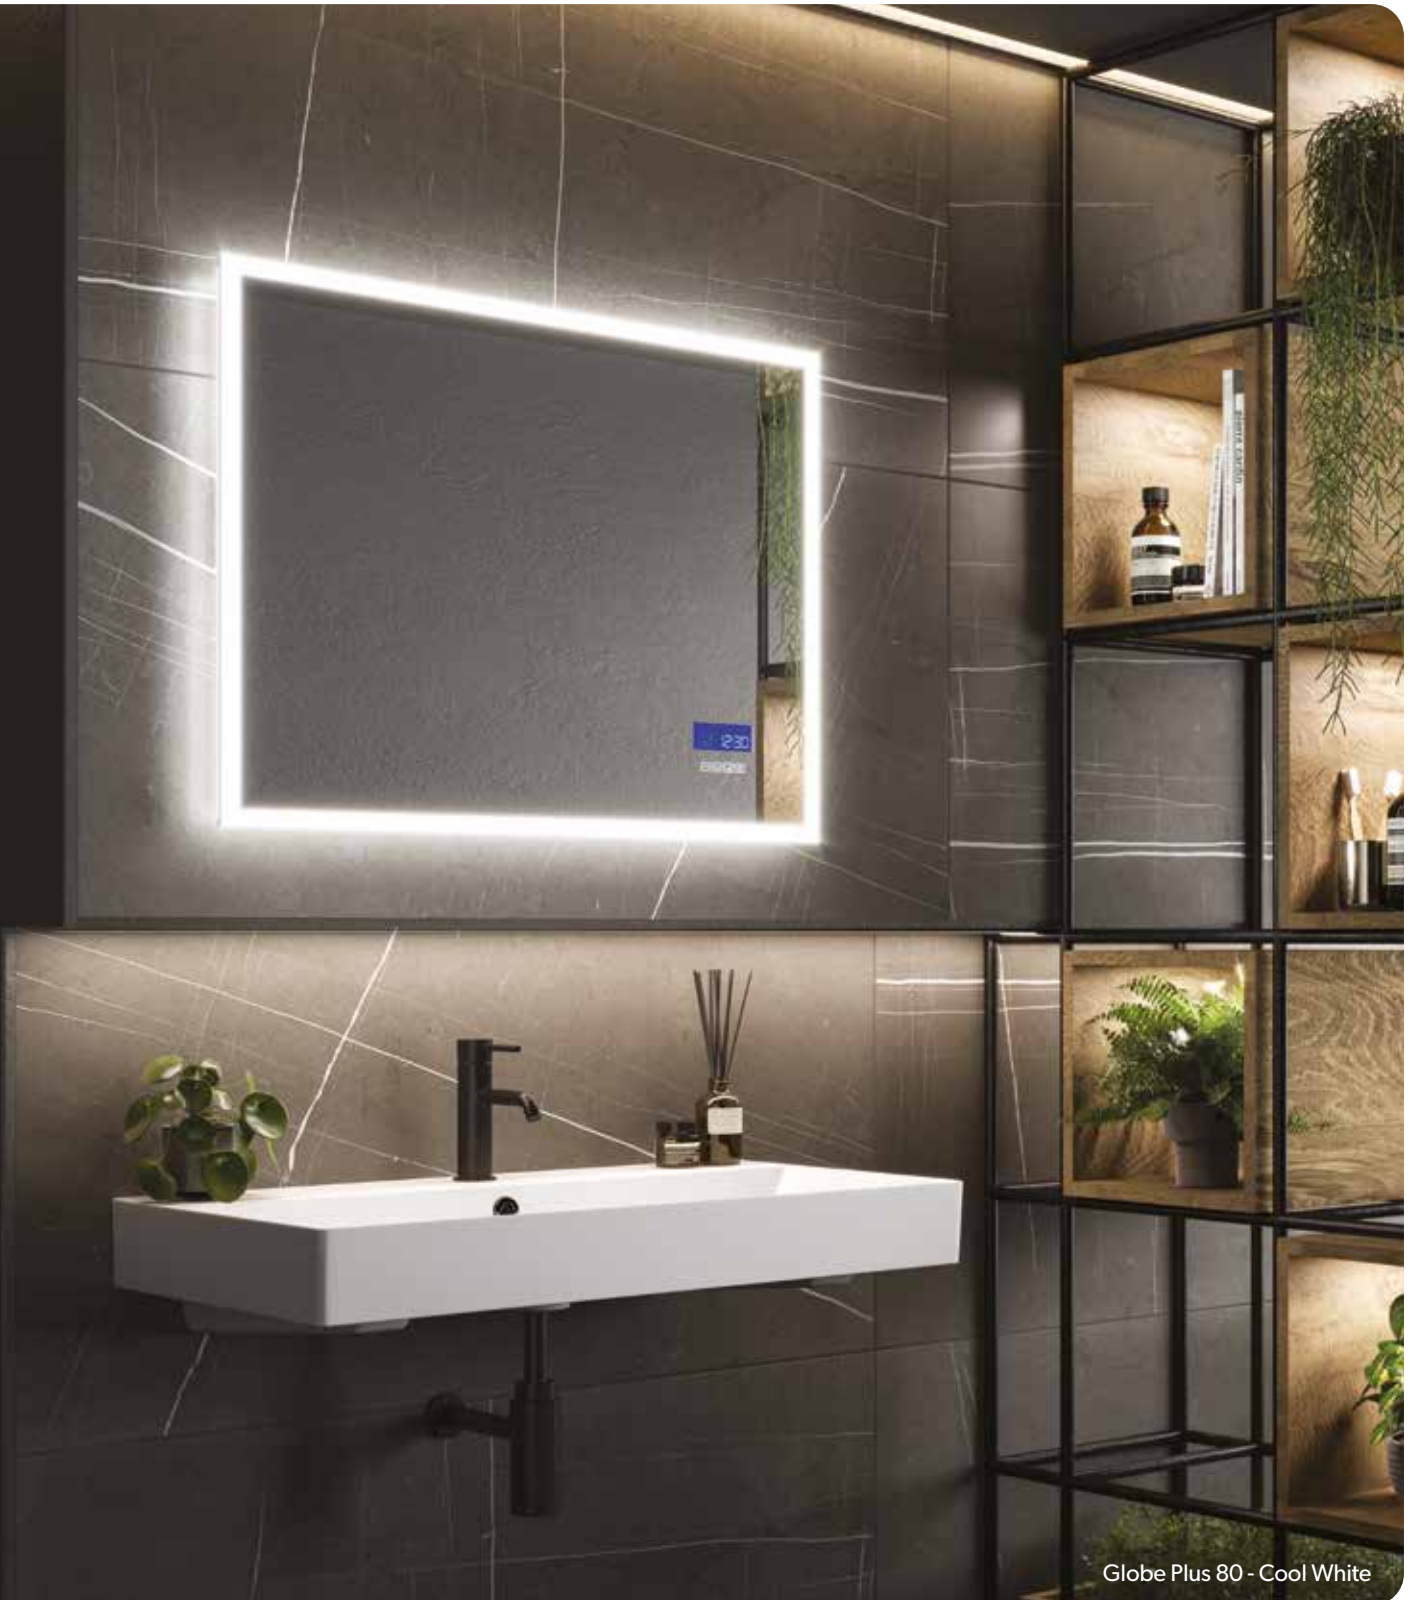

Globe 45 - Cool White

Key features

- Colour temperature changing
- LED illumination
- Heated pad
- Can be hung landscape or portrait
- Touch free operation*

MIRRORS

Globe 45 £434
78400000
80 x 45 x 4.5cm

Globe 50 £415
78500000
70 x 50 x 4.5cm

Globe 60 £452
78600000
60 x 80 x 4.5cm

Globe 90 £468
78610000
60 x 90 x 4.5cm

Globe 120 £607
78700000
60 x 120 x 4.5cm

Globe 140 £643
78710000
60 x 140 x 4.5cm

Scan for videos and further information about our **Globe** mirror range.

Globe Plus 80 - Cool White

GLOBE PLUS

Take your bathroom tech to the next level with **Globe Plus**. The next generation of our highly popular **Globe** mirror incorporates a host of intuitive features to help create a bespoke bathroom experience. Colour temperature changing LED illumination helps you set the mood. Connect your phone via Bluetooth® to enjoy your favourite podcast or playlist through two integrated speakers. And keep an eye on the time and temperature via a discreet digital display. The mirror also features a 2-pin charging socket for your bathroom essentials and an internal heated pad to help reduce condensation.

^BOnly compatible smart phones and Bluetooth® devices

Globe Plus 50
78721000
70 x 50 x 6cm
Portrait

£548

Globe Plus 60
78722000
80 x 60 x 6cm
Portrait

£588

Globe Plus 80
78723000
60 x 80 x 6cm
Landscape

£588