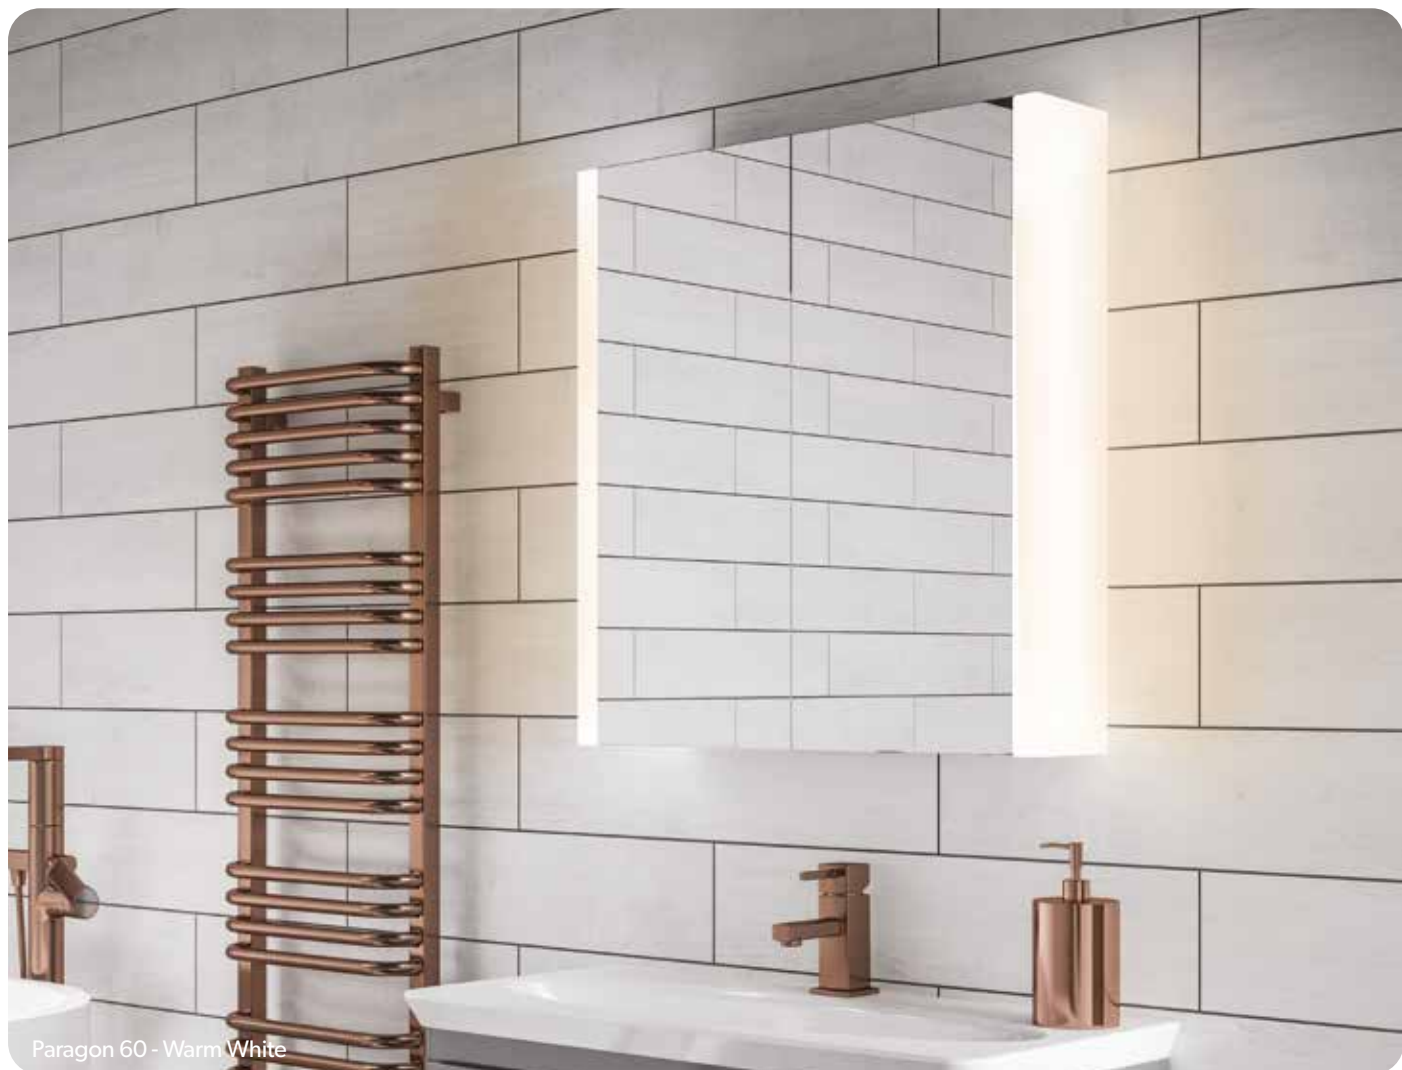

Edge 50
3 Shelves
49400
50 x 70 x 14cm

£736

Edge 60
3 Shelves
49500
60 x 70 x 14cm

£804

Edge 80
3 Shelves
49600
80 x 70 x 14cm

£897

Edge 120
6 Shelves
49700
120 x 70 x 14cm

£1139

Edge is functional too, with built-in charging points and a heated pad to help reduce condensation. Soft-close hinges ensure your doors close gently and quietly every time.

Paragon 60 - Warm White

Key features