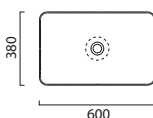

Pura 60x38

Countertop

Washbasin without overflow.

GS8837
Gloss White

462.00

THIS BASIN IS AVAILABLE IN:
See Page **p.32 - p.33**