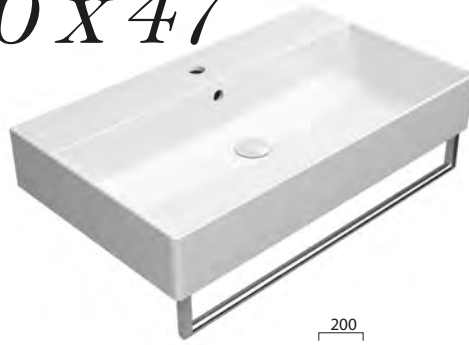

extraglaze antibacterial
Certified ISO 22196
99.99% antibacterial (Gloss White)

For matching colour wastes, see page **p.148**

Kube X 80 x 47

Washbasin

THIS BASIN IS AVAILABLE IN.

See Page **p.32 - p.33**

GS9422

£531 Gloss White Matt Colours £698

Washbasin with overflow.

0-3 Tapholes.

Wall hung or furniture installation.

*Basin is semi punched and stocked with 0 or 1 taphole. Where possible additional tapholes can be drilled at a cost of £25 each.