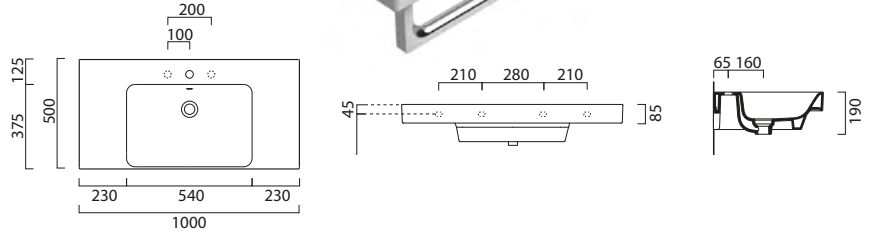

extraglaze antibacterial
Certified ISO 22196
99.99% antibacterial (Gloss White)

For the unique Nubes look GSPCS Wastes need to be used for this basin. For details see page p.148

Nubes 100 x 50 Washbasin

THIS BASIN IS AVAILABLE IN.

See Page **p.32 - p.33**

Gloss White

GS9651

£603 Gloss White

Washbasin with overflow.

0-3 Tapholes.

Wall hung or furniture installation.

*Basin is semi punched and stocked with 0 or 1 taphole. Where possible additional tapholes can be drilled at a cost of £25 each.