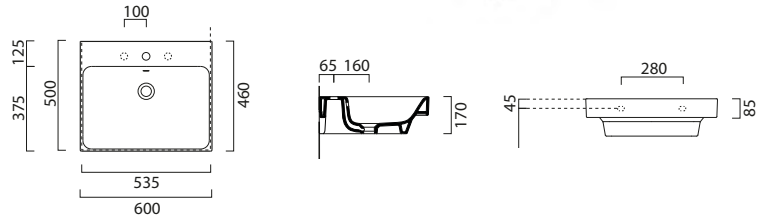

# Nubes 60 x 50 Washbasin

**THIS BASIN IS AVAILABLE IN.**

See Page **p.32 - p.33**

GS9631

£352 Gloss White Matt White £553

Washbasin with overflow.

0-3 Tapholes.

Wall hung or furniture installation.