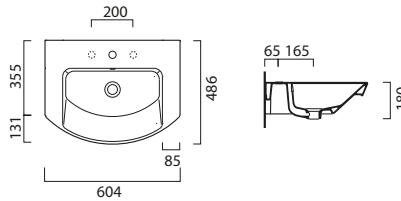

#### Modo 60x49

Wall hung or  
 furniture installation.

Washbasin with overflow.  
 1-3 Tapholes.

**THIS BASIN IS AVAILABLE IN:**  
 See Page **p.32 - p.33**

**Towel rail chrome GSPANMA60 £183**

GS8645  
 Gloss White