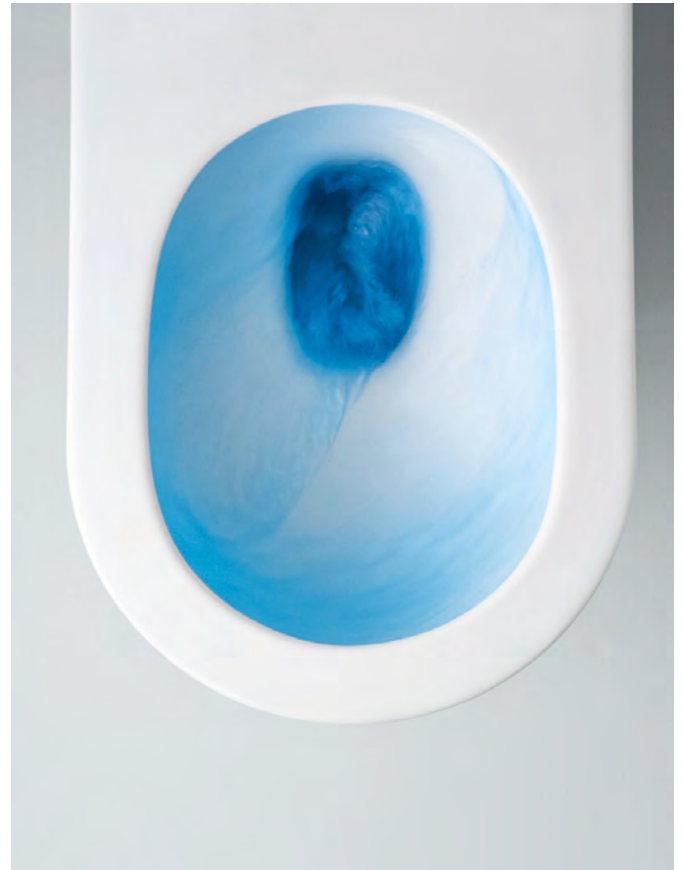

Ceramic Extraglaze® Antibacterial

Kube X WC Electronic makes no compromise on quality. Thanks to the Extraglaze® Antibacterial finish the ceramic surface of the bowl is perfectly smooth and does not allow dirt or lime scale to deposit.

This revolutionary finish, with ISO 22196 certified 99.99% antibacterial action, ensures maximum hygiene and lasting shininess, pleasant to the touch, highly impervious to scratches, abrasion and external age. The extreme ease of cleaning also means a lower consumption of water and detergent, respecting the environment. The antibacterial action is also extended to the seat cover.

Swirlflush® Flushing system

Silent, hygienic, clean. The main characteristic of the revolutionary and exclusive Swirlflush® patented system is the absence of the traditional edge, the rim inside which, in a standard WC water circulates when flushing. The special shape of the Swirlflush® flushing system, the only one patented with a single hole, directs flush water evenly over ceramic surfaces, ensuring perfect cleansing, better draining, while reducing noise (only 64 db instead of 72 for a standard WC).

extraglazeantibacterial
Certified ISO 22196
99.99% antibacterial (Gloss White)

swirlflush®

Quiet

Total Hygiene

Greater Shininess

Quick Cleaning

Respect for the Environment