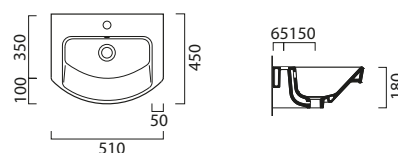

City 51x45

Wall hung.

Washbasin with overflow.
1-3 Taphole.

GS8646
Gloss White

270.00

THIS BASIN IS AVAILABLE IN:
See Page **p.32 - p.33**

Gloss White

Towel rail chrome GSPANMA50 £152