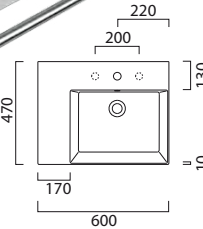

*Basin is semi punched and stocked with 0 or 1 taphole. Where possible additional tapholes can be drilled at a cost of £25 each.