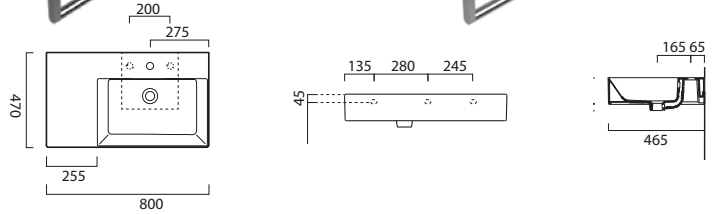

# Kube X 80 x 47 LH Ledge Washbasin

**THIS BASIN IS AVAILABLE IN.**

See Page **p.32 - p.33**

GS9457

£508 Gloss White Matt Colours £710

Washbasin with overflow.

0-3 Tapholes.

Wall hung or furniture installation.