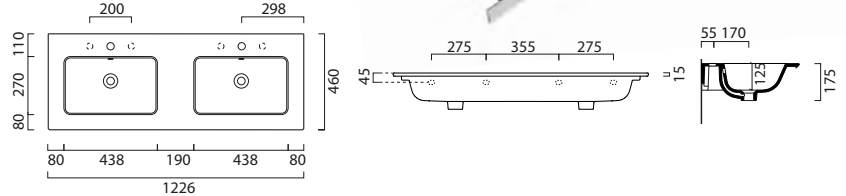

extraglazeantibacterial
Certified ISO 22196
99.99% antibacterial (Gloss White)

Pura 122 x 46

Washbasin

THIS BASIN IS AVAILABLE IN.

See Page **p.32 - p.33**

GS8888

£755 Gloss White Other Colours £865

Washbasin with overflow.

0-3 Tapholes per basin.

Wall hung or furniture installation.

*Basin is semi punched and stocked with 0 or 1 taphole. Where possible additional tapholes can be drilled at a cost of £25 each.