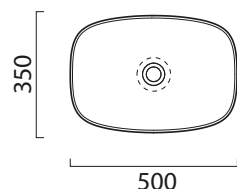

Nubes 50

Countertop

Base dimensions
355

GS9784
Gloss White **461.00**

Height 160

Matt
Colours **645.00**

THIS BASIN IS AVAILABLE IN:

See Page **p.32 - p.33**

Gloss
White

Matt
White

Matt
Agave

Matt
Ardesia

Matt
Bistro

Matt
Cenere

Matt
Creta

Matt
Ghiaccio

Matt
Tortora

For matching colour
wastes, see page **p.148**