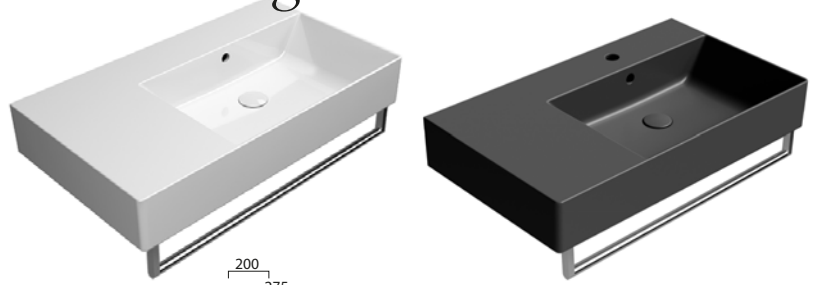

# Kube X 80 x 47 LH Ledge Washbasin

**THIS BASIN IS AVAILABLE IN.**

See Page **p.32 - p.33**

GS9457

£508 Gloss White Matt Colours £710

Washbasin with overflow.

0-3 Tapholes.

Wall hung or furniture installation.