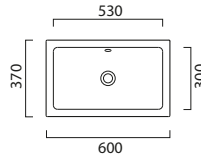

## Vanity Basins

*Product*

*Specification*

*Code*

*Price £*

**Kube X 60x37**

Built-in Countertop Version

GS8953