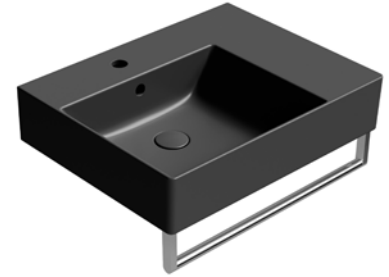

extraglaze antibacterial
Certified ISO 22196
99.99% antibacterial (Gloss White)

For matching colour wastes, see page **p.148**

Kube X 60 x 47 RH Ledge Washbasin

THIS BASIN IS AVAILABLE IN.

See Page **p.32 - p.33**

GS9438

£344 Gloss White Matt Colours £550

Washbasin with overflow.

0-3 Tapholes.

Wall hung or furniture installation.

*Basin is semi punched and stocked with 0 or 1 taphole. Where possible additional tapholes can be drilled at a cost of £25 each.