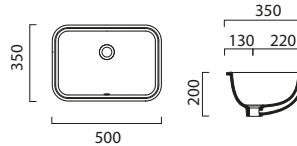

Pura Undermount 50x35

Washbasin with overflow.