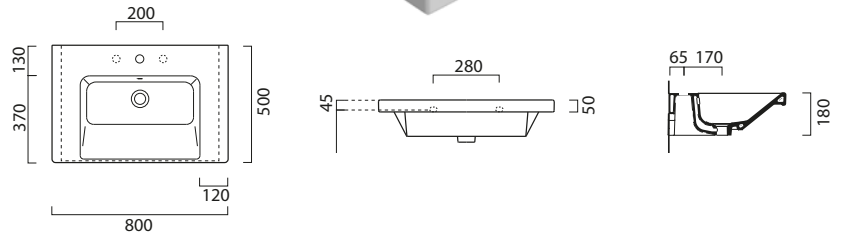

extraglaze antibacterial
Certified ISO 22196
99.99% antibacterial (Gloss White)

For the unique Norm look GSPCS Wastes need to be used for this basin. For details see page p.148

Norm 80 x 50 Washbasin

THIS BASIN IS AVAILABLE IN.

See Page **p.32 - p.33**

Gloss White

GS8634

£479 Gloss White

Washbasin with overflow.

0-3 Tapholes.

Wall hung or furniture installation.

*Basin is semi punched and stocked with 0 or 1 taphole. Where possible additional tapholes can be drilled at a cost of £25 each.