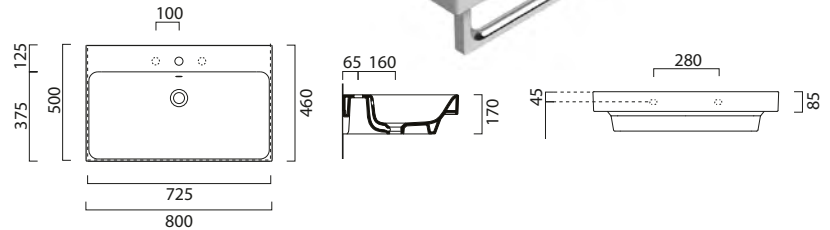

extraglazeantibacterial
Certified ISO 22196
99.99% antibacterial (Gloss White)

For the unique Nubes look GSPCS Wastes need to be used for this basin. For details see page p.148

Nubes 80 x 50 Washbasin

THIS BASIN IS AVAILABLE IN.

See Page **p.32 - p.33**

GS9622

£520 Gloss White Other Colours £675

Washbasin with overflow.

0-3 Tapholes.

Wall hung or furniture installation.

*Basin is semi punched and stocked with 0 or 1 taphole. Where possible additional tapholes can be drilled at a cost of £25 each.