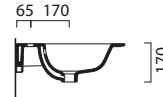

*Basin is semi punched and stocked with 0 or 1 taphole. Where possible additional tapholes can be drilled at a cost of £25 each.