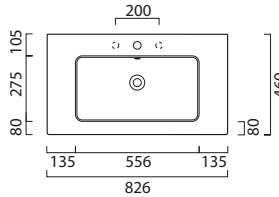

extraglazeantibacterial
Certified ISO 22196
99.99% antibacterial (Gloss White)

Pura 82 x 46

Washbasin

THIS BASIN IS AVAILABLE IN.

See Page **p.32 - p.33**

GS8885

£374 Gloss White Other Colours £499

Washbasin with overflow.

0-3 Tapholes.

Wall hung or furniture installation.

*Basin is semi punched and stocked with 0 or 1 taphole. Where possible additional tapholes can be drilled at a cost of £25 each.