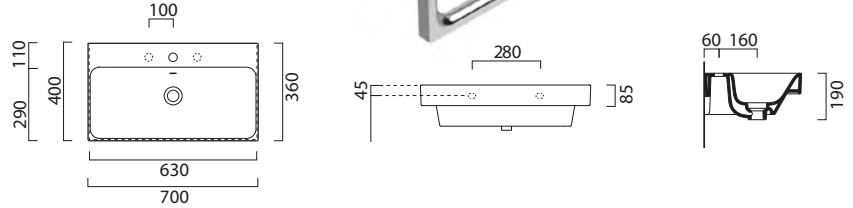

extraglaze antibacterial
Certified ISO 22196
99.99% antibacterial (Gloss White)

For the unique Nubes look GSPCS Wastes need to be used for this basin. For details see page p.148

Nubes 70 x 40 Washbasin

THIS BASIN IS AVAILABLE IN.

See Page **p.32 - p.33**

Gloss White

GS9687

£370 Gloss White

Washbasin with overflow.

0-3 Tapholes.

Wall hung or furniture installation.

*Basin is semi punched and stocked with 0 or 1 taphole. Where possible additional tapholes can be drilled at a cost of £25 each.