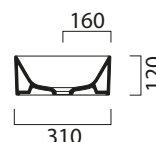

Kube X Ø32

Countertop

Washbasin without overflow.

GS9435
Gloss White **254.00**

Matt Colours **464.00**

THIS BASIN IS AVAILABLE IN:
See Page **p.32 - p.33**