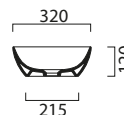

Pura Ø32

Countertop

Washbasin without overflow.