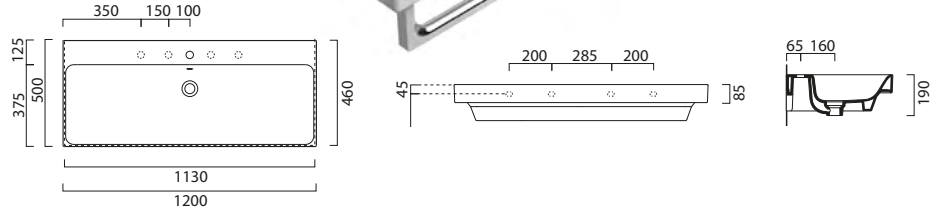

THIS BASIN IS AVAILABLE IN.

See Page **p.32 - p.33**

Gloss White

GS9624

£753 Gloss White

Washbasin with overflow.

0-5 Tapholes.

Wall hung or furniture installation.

*Basin is semi punched and stocked with 0 or 1 taphole. Where possible additional tapholes can be drilled at a cost of £25 each.