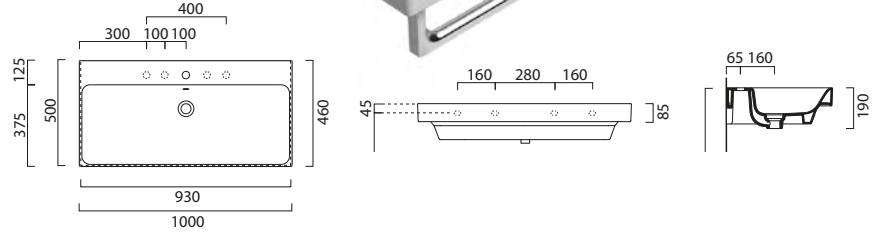

extraglaze antibacterial
Certified ISO 22196
99.99% antibacterial (Gloss White)

For the unique Nubes look GSPCS Wastes need to be used for this basin. For details see page p. 148

Nubes 100 x 50 Washbasin

THIS BASIN IS AVAILABLE IN.

See Page **p.32 - p.33**

GS9623

£614 Gloss White Other Colours £785

Washbasin with overflow.

0-5 Tapholes.

Wall hung or furniture installation.

*Basin is semi punched and stocked with 0 or 1 taphole. Where possible additional tapholes can be drilled at a cost of £25 each.