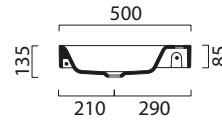

extraglazeantibacterial
Certified ISO 22196
99.99% antibacterial (Gloss White)

Nubes 50 x 25 Washbasin

THIS BASIN IS AVAILABLE IN.

See Page **p.32 - p.33**

GS9637

£282 Gloss White Other Colours £462

Washbasin without overflow.

0-1 Tapholes.

Wall hung, furniture or countertop installation.

This basin is suitable for left hand or right hand installation (glazed all round).

500

Nubes Bevel Units

1 Door unit Reversible

490 (w) x 245 (d) x 400 (h)

Gloss White	GK5025RVGW
Matt Mid Grey	GK5025RV.00
Matt Pebble	GK5025RV.02
Pacific Walnut	GK5025RV.04
Truffle Oak	GK5025RV.14
Matt Rust	GK5025RV.10
Matt Green	GK5025RV.11
Matt Blue	GK5025RV.12

All above finishes **£518.00**

Matt Mink	GK5025RV.01
Gloss Mid Grey	GK5025RV.05
Gloss Anthracite	GK5025RV.13
Gloss Blue Metallic	GK5025RVGU

All above finishes **£568.00** (Made to order 4-5 wks)

Towel rail (optional)

GSPANB52 Chrome £144

GSPANB52N Black £144

Wall storage units, WC units, bath panels and countertops for Nubes Bevel furniture range see page **p.258 - p.261**

Over **100** additional colours available, please refer to furniture finish samples. 6-7 week lead time. p.26-31

Nubes 1 Door unit £673.00