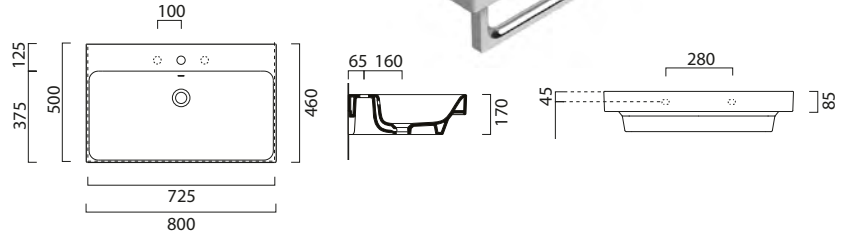

# Nubes 80 x 50 Washbasin

**THIS BASIN IS AVAILABLE IN.**

See Page **p.32 - p.33**

GS9622

£520 Gloss White Other Colours £675  
 Washbasin with overflow.  
 0-3 Tapholes.  
 Wall hung or furniture installation.