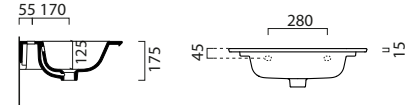

## Washbasin

**THIS BASIN IS AVAILABLE IN.**

See Page **p.32 - p.33**

GS8884

£314 Gloss White Other Colours £421

Washbasin with overflow.

0-3 Tapholes.

Wall hung or furniture installation.