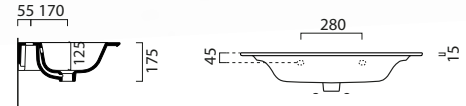

## Washbasin

**THIS BASIN IS AVAILABLE IN.**

See Page **p.32 - p.33**

GS8885

£374 Gloss White Other Colours £499

Washbasin with overflow.

0-3 Tapholes.

Wall hung or furniture installation.