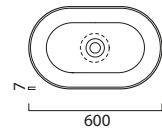

Kube X 60

Countertop

Washbasin without overflow.