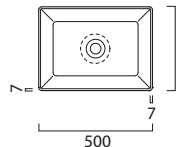

Kube X 50

Countertop

Washbasin without overflow.