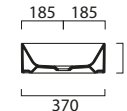

Kube X 50

Countertop

Washbasin without overflow.