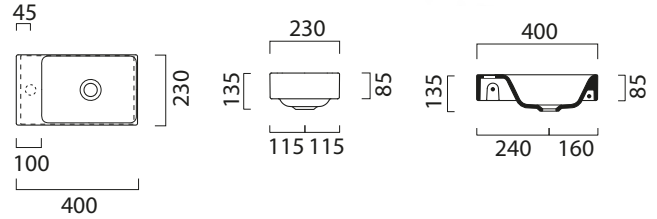

extraglaze antibacterial
Certified ISO 22196
99.99% antibacterial (Gloss White)

Nubes 40 x 23 Washbasin

THIS BASIN IS AVAILABLE IN.

See Page **p.32 - p.33**

GS9636

£238 Gloss White Other Colours £391

Washbasin without overflow.

0-1 Tapholes.

Wall hung, furniture or countertop installation.

This basin is suitable for left hand or right hand installation (glazed all round).

For the unique Nubes look GSPVC Wastes need to be used for this basin. For details see page **p.148**