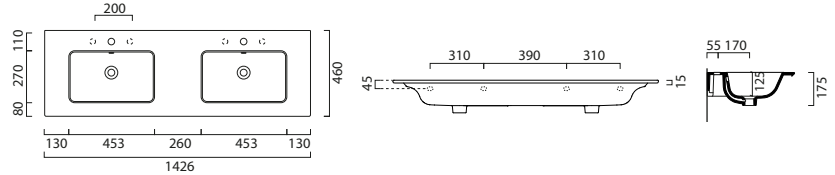

## Washbasin

**THIS BASIN IS AVAILABLE IN.**

See Page **p.32 - p.33**

GS8889

£766 Gloss White Other Colours £923

Washbasin with overflow.

0-3 Tapholes per basin.

Wall hung or furniture installation.