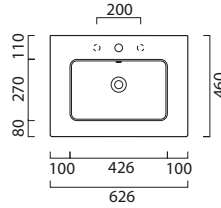

*Basin is semi punched and stocked with 0 or 1 taphole. Where possible additional tapholes can be drilled at a cost of £25 each.