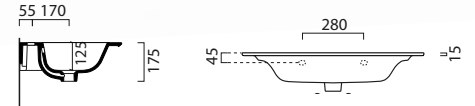

## Washbasin

**THIS BASIN IS AVAILABLE IN.**

See Page **p.32 - p.33**

GS8885

£374 Gloss White Other Colours £499

Washbasin with overflow.

0-3 Tapholes.

Wall hung or furniture installation.