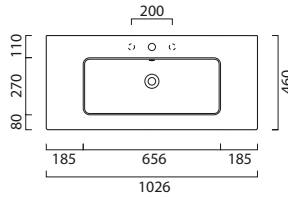

extraglaze antibacterial
Certified ISO 22196
99.99% antibacterial (Gloss White)

Pura 102 x 46

Washbasin

THIS BASIN IS AVAILABLE IN.

See Page **p.32 - p.33**

GS8886

£471 Gloss White Other Colours £665

Washbasin with overflow.

0-3 Tapholes.

Wall hung or furniture installation.

*Basin is semi punched and stocked with 0 or 1 taphole. Where possible additional tapholes can be drilled at a cost of £25 each.