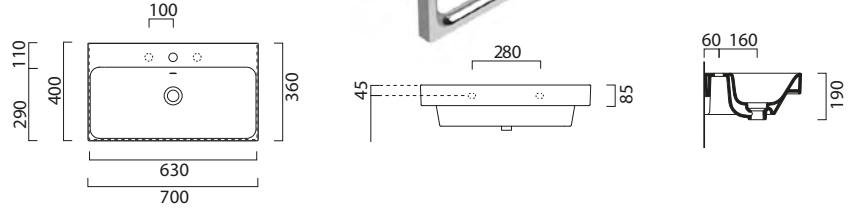

extraglazeantibacterial
Certified ISO 22196
99.99% antibacterial (Gloss White)

For the unique Nubes look GSPCS Wastes need to be used for this basin. For details see page *p.148*

Nubes 70 x 40 Washbasin

THIS BASIN IS AVAILABLE IN.

See Page *p.32 - p.33*

Gloss White

GS9687

£370 Gloss White

Washbasin with overflow.

0-3 Tapholes.

Wall hung or furniture installation.

*Basin is semi punched and stocked with 0 or 1 taphole. Where possible additional tapholes can be drilled at a cost of £25 each.