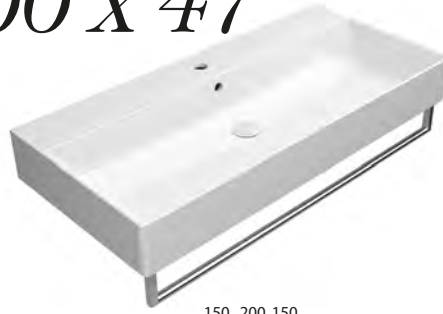

extraglaze antibacterial
Certified ISO 22196
99.99% antibacterial (Gloss White)

For matching colour wastes, see page **p.148**

Kube X 100 x 47

Washbasin

THIS BASIN IS AVAILABLE IN.

See Page **p.32 - p.33**