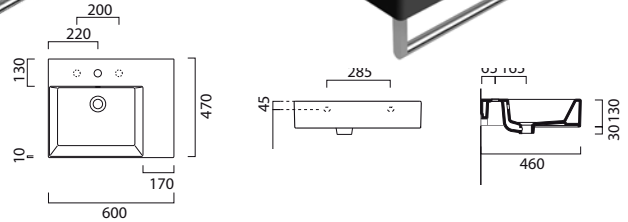

extraglaze antibacterial
Certified ISO 22196
99.99% antibacterial (Gloss White)

For matching colour wastes, see page **p.148**

Kube X 60 x 47 LH Ledge Washbasin

THIS BASIN IS AVAILABLE IN.

See Page **p.32 - p.33**

GS9439

£344 Gloss White Matt Colours £550

Washbasin with overflow.

0-3 Tapholes.

Wall hung or furniture installation.

*Basin is semi punched and stocked with 0 or 1 taphole. Where possible additional tapholes can be drilled at a cost of £25 each.