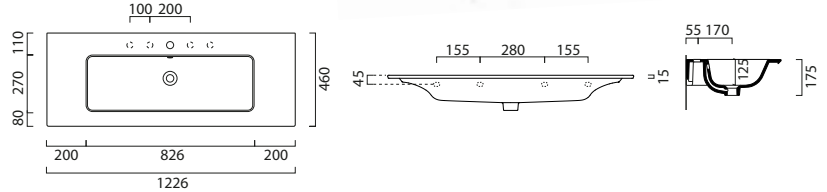

extraglaze antibacterial
Certified ISO 22196
99.99% antibacterial (Gloss White)

Pura 122 x 46

Washbasin

THIS BASIN IS AVAILABLE IN.

See Page **p.32 - p.33**

GS8887

£612 Gloss White Other Colours £781

Washbasin with overflow.

0-5 Tapholes.

Wall hung or furniture installation.

*Basin is semi punched and stocked with 0 or 1 taphole. Where possible additional tapholes can be drilled at a cost of £25 each.