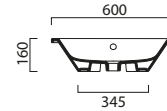

## Vanity Basins

*Product*

*Specification*

*Code*

*Price £*

**Kube X 60x37**

Built-in Countertop Version

GS8953