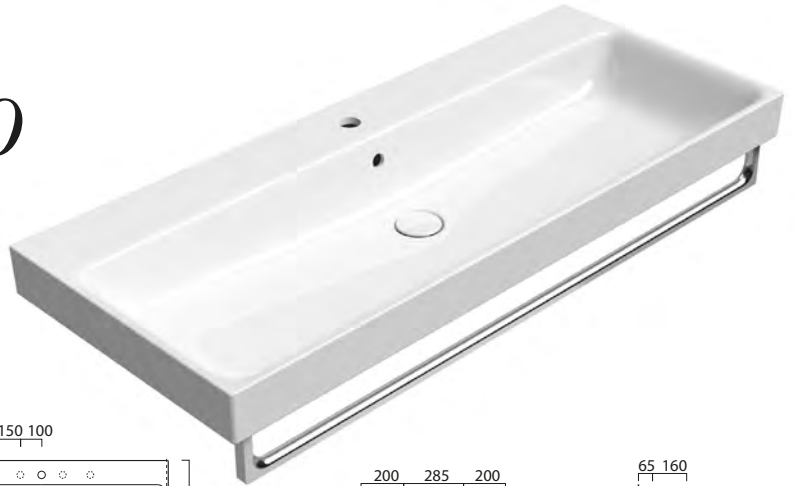

Wall hung or furniture installation.

\*Basin is semi punched and stocked with 0 or 1 taphole. Where possible additional tapholes can be drilled at a cost of £25 each.