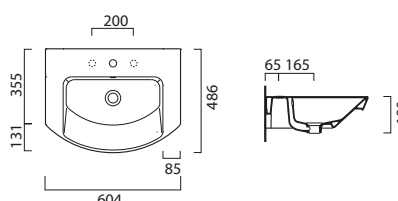

City 60x49

Wall hung.

Washbasin with overflow.
1-3 Tapholes.

GS8645
Gloss White

327.00

THIS BASIN IS AVAILABLE IN:
See Page **p.32 - p.33**

Gloss White

Towel rail chrome GSPANMA60 £183