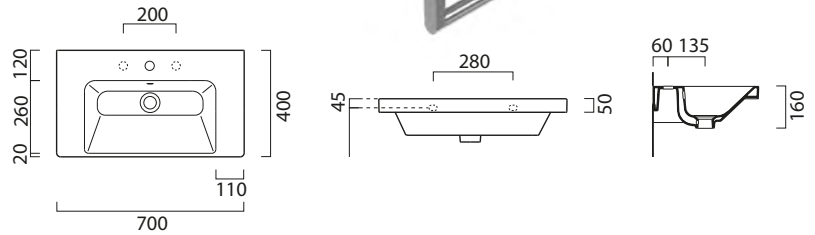

extraglaze antibacterial
Certified ISO 22196
99.99% antibacterial (Gloss White)

For the unique Norm look GSPCS Wastes need to be used for this basin. For details see page p.148

Norm 70 x 40 Washbasin

THIS BASIN IS AVAILABLE IN.

See Page **p.32 - p.33**

Gloss White

GS8637

£318 Gloss White

Washbasin with overflow.

0-3 Tapholes.

Wall hung or furniture installation.

*Basin is semi punched and stocked with 0 or 1 taphole. Where possible additional tapholes can be drilled at a cost of £25 each.