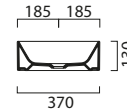

Kube X

Vanity Basins

Product

Specification

Code

Price £

Kube X 60

Countertop

Washbasin without overflow.