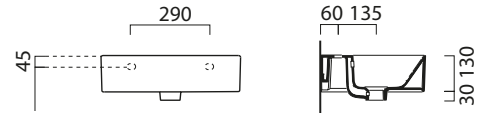

## Washbasin

**THIS BASIN IS AVAILABLE IN.**

See Page **p.32 - p.33**

GS9447

£336 Gloss White Matt White £422

Washbasin with overflow.

0-3 Tapholes.

Wall hung or furniture installation.