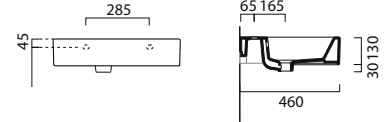

extraglaze antibacterial
Certified ISO 22196
99.99% antibacterial (Gloss White)

For matching colour wastes, see page **p.148**

Kube X 60 x 47 RH Ledge Washbasin

THIS BASIN IS AVAILABLE IN.

See Page **p.32 - p.33**

GS9438

£344 Gloss White Matt Colours £550

Washbasin with overflow.

0-3 Tapholes.

Wall hung or furniture installation.

*Basin is semi punched and stocked with 0 or 1 taphole. Where possible additional tapholes can be drilled at a cost of £25 each.