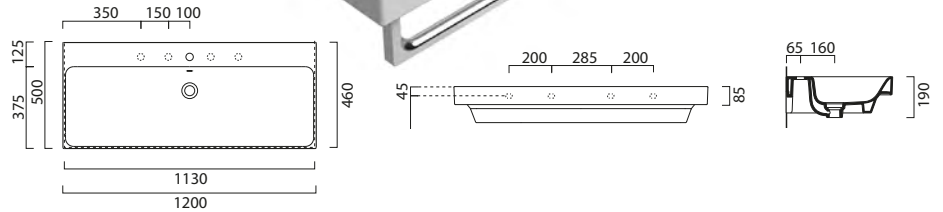

extraglaze antibacterial
Certified ISO 22196
99.99% antibacterial (Gloss White)

For the unique Nubes look GSPCS Wastes need to be used for this basin. For details see page p.148

Nubes 120 x 50 Washbasin

THIS BASIN IS AVAILABLE IN.

See Page p.32 - p.33

Gloss White

GS9624

£753 Gloss White

Washbasin with overflow.

0-5 Tapholes.

Wall hung or furniture installation.

*Basin is semi punched and stocked with 0 or 1 taphole. Where possible additional tapholes can be drilled at a cost of £25 each.