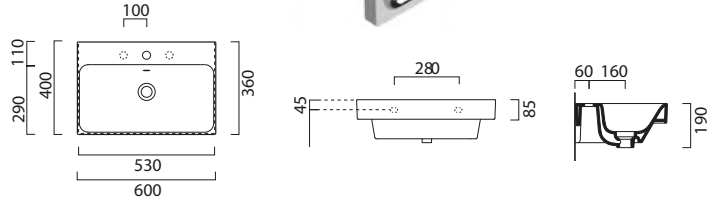

extraglazeantibacterial
Certified ISO 22196
99.99% antibacterial (Gloss White)

For the unique Nubes look GSPCS Wastes need to be used for this basin. For details see page p.148

Nubes 60 x 40 Washbasin

THIS BASIN IS AVAILABLE IN.

See Page **p.32 - p.33**

Gloss White

GS9683

£344 Gloss White

Washbasin with overflow.

0-3 Tapholes.

Wall hung or furniture installation.

*Basin is semi punched and stocked with 0 or 1 taphole. Where possible additional tapholes can be drilled at a cost of £25 each.