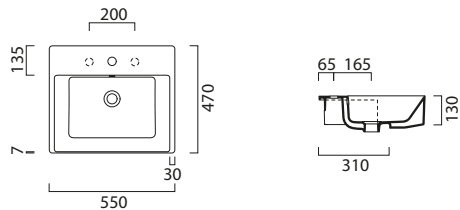

KUBE X BASIN BUILT-IN COUNTERTOP VERSION