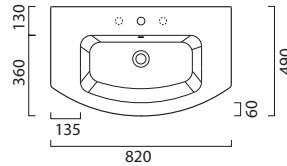

extraglaze antibacterial
Certified ISO 22196
99.99% antibacterial (Gloss White)

Pura 82 x 49

Washbasin

THIS BASIN IS AVAILABLE IN.

See Page **p.32 - p.33**

Gloss White

GS8826

£658

Washbasin with overflow.

0-3 Tapholes.

Wall hung or furniture installation.

*Basin is semi punched and stocked with 0 or 1 taphole. Where possible additional tapholes can be drilled at a cost of £25 each.