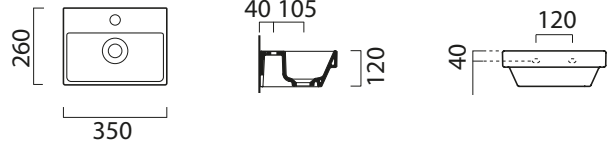

extraglaze antibacterial
Certified ISO 22196
99.99% antibacterial (Gloss White)

For the unique Norm look GSPVC Wastes need to be used for this basin. For details see page p.148

Norm 35 x 26 Washbasin

THIS BASIN IS AVAILABLE IN.

GS8650

£169 Gloss White

Washbasin without overflow.

0-1 Tapholes.

Wall hung or furniture installation.

*Basin is semi punched and stocked with 0 or 1 taphole. Where possible additional tapholes can be drilled at a cost of £25 each.