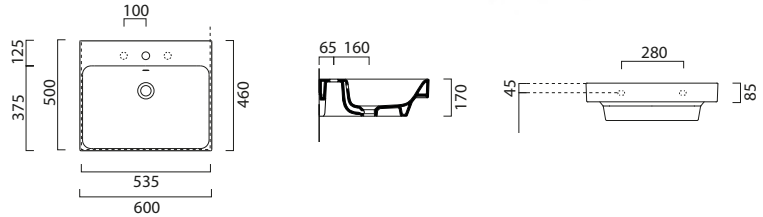

# Nubes 60 x 50 Washbasin

**THIS BASIN IS AVAILABLE IN.**

See Page **p.32 - p.33**

GS9631

£352 Gloss White Matt White £553

Washbasin with overflow.

0-3 Tapholes.

Wall hung or furniture installation.