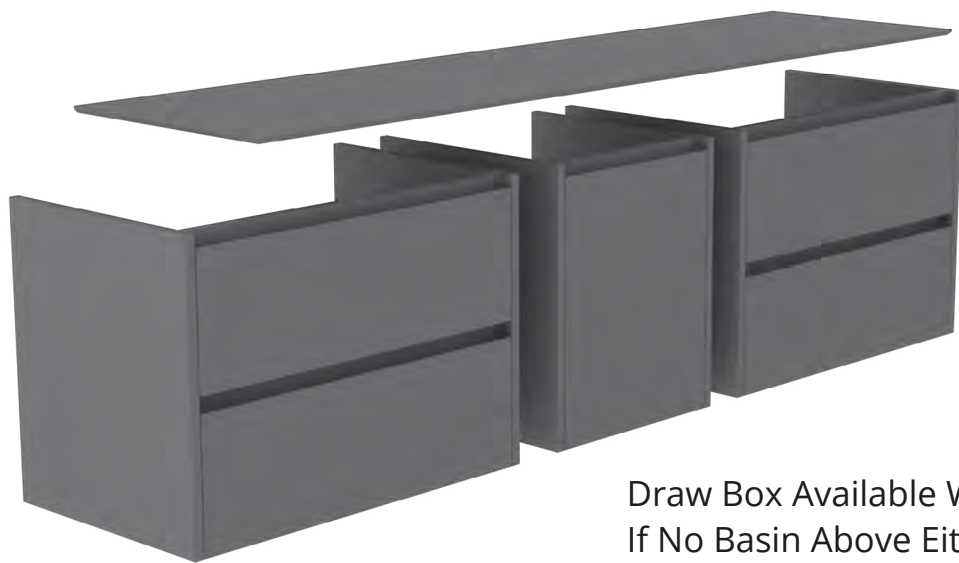

# Modular Furniture & Countertops

Countertops can be made to order for all furniture ranges, 50cm, 47cm and 37cm deep excluding lacquer.

Example  
GS8050 x2  
G45DOR5055 x1  
GSCTOP22  
Total Width 1990mm (770w + 450w + 770w)