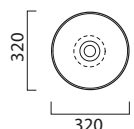

Pura Ø32

Countertop

Washbasin without overflow.