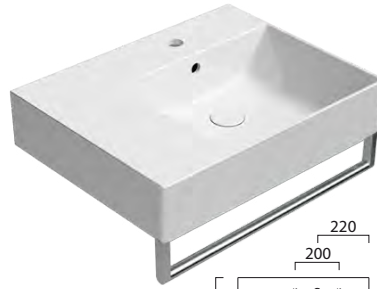

# Kube X 60 x 47 LH Ledge Washbasin

**THIS BASIN IS AVAILABLE IN.**

See Page **p.32 - p.33**

GS9439

£344 Gloss White Matt Colours £550

Washbasin with overflow.

0-3 Tapholes.

Wall hung or furniture installation.