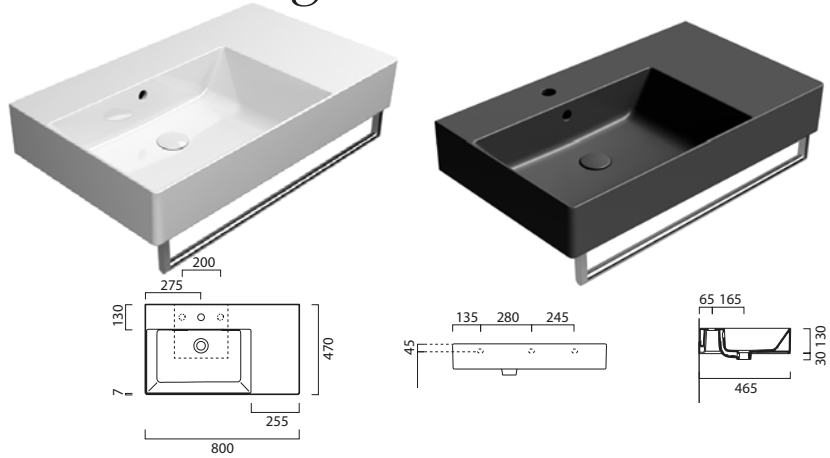

# Kube X 80 x 47 RH Ledge Washbasin

**THIS BASIN IS AVAILABLE IN.**

See Page **p.32 - p.33**

GS9456

£508 Gloss White    Matt Colours £710

Washbasin with overflow.

0-3 Tapholes.

Wall hung or furniture installation.