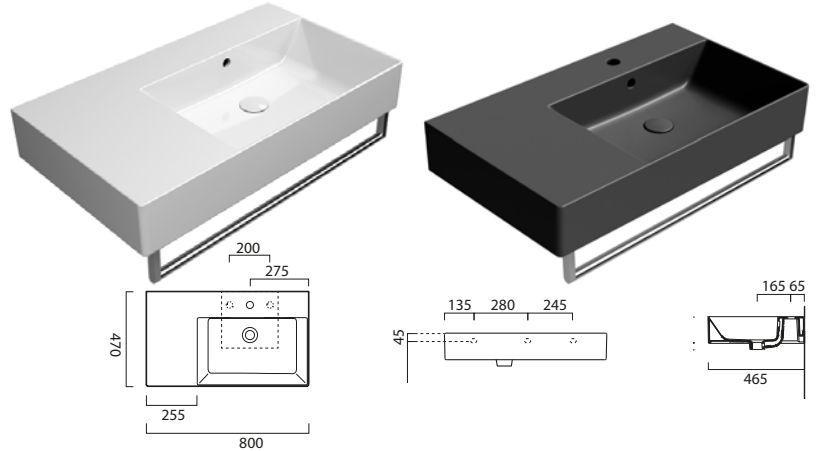

# Kube X 80 x 47 LH Ledge Washbasin

**THIS BASIN IS AVAILABLE IN.**

See Page **p.32 - p.33**

GS9457

£508 Gloss White Matt Colours £710

Washbasin with overflow.

0-3 Tapholes.

Wall hung or furniture installation.