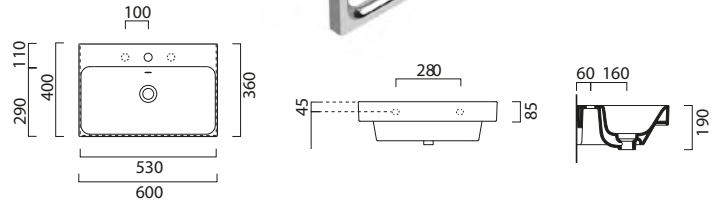

extraglaze antibacterial
Certified ISO 22196
99.99% antibacterial (Gloss White)

For the unique Nubes look GSPCS Wastes need to be used for this basin. For details see page p.148

Nubes 70 x 40 Washbasin

THIS BASIN IS AVAILABLE IN.

See Page **p.32 - p.33**

Gloss White

GS9687

£370 Gloss White

Washbasin with overflow.

0-3 Tapholes.

Wall hung or furniture installation.

*Basin is semi punched and stocked with 0 or 1 taphole. Where possible additional tapholes can be drilled at a cost of £25 each.