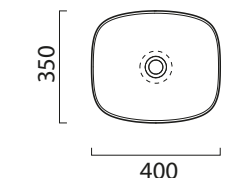

Nubes 40

Countertop

Base dimensions
255

GS9785
Gloss White **439.00**

Height 160

Matt
Colours **614.00**

THIS BASIN IS AVAILABLE IN:

See Page **p.32 - p.33**

Gloss
White

Matt
White

Matt
Agave

Matt
Ardesia

Matt
Bistro

Matt
Cenere

Matt
Creta

Matt
Ghiaccio

Matt
Tortora

For matching colour
wastes, see page **p.148**