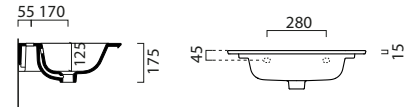

## Washbasin

**THIS BASIN IS AVAILABLE IN.**

See Page **p.32 - p.33**

GS8884

£314 Gloss White Other Colours £421

Washbasin with overflow.

0-3 Tapholes.

Wall hung or furniture installation.