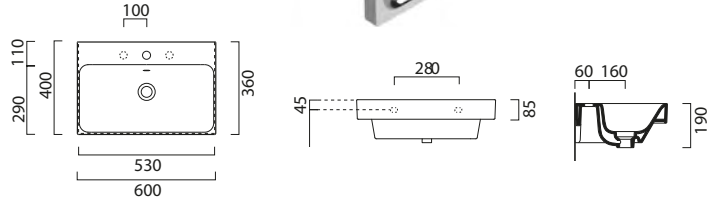

extraglaze antibacterial
Certified ISO 22196
99.99% antibacterial (Gloss White)

For the unique Nubes look GSPCS Wastes need to be used for this basin. For details see page p.148

Nubes 60 x 40 Washbasin

THIS BASIN IS AVAILABLE IN.

See Page **p.32 - p.33**

Gloss White

GS9683

£344 Gloss White

Washbasin with overflow.

0-3 Tapholes.

Wall hung or furniture installation.

*Basin is semi punched and stocked with 0 or 1 taphole. Where possible additional tapholes can be drilled at a cost of £25 each.