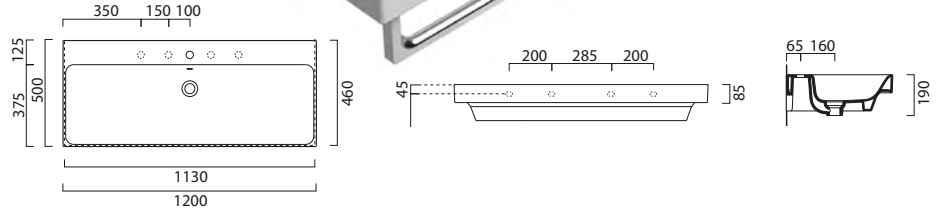

THIS BASIN IS AVAILABLE IN.

See Page **p.32 - p.33**

Gloss White

GS9624

£753 Gloss White

Washbasin with overflow.

0-5 Tapholes.

Wall hung or furniture installation.

*Basin is semi punched and stocked with 0 or 1 taphole. Where possible additional tapholes can be drilled at a cost of £25 each.