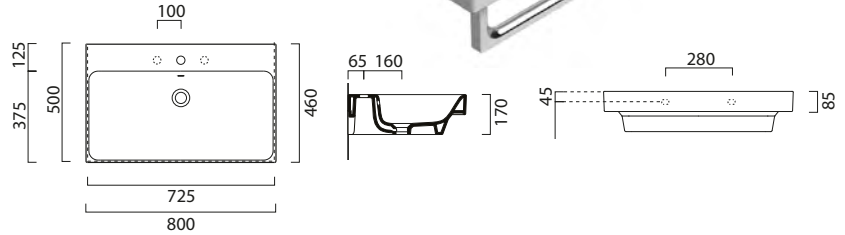

# Nubes 80 x 50 Washbasin

**THIS BASIN IS AVAILABLE IN.**

See Page **p.32 - p.33**

GS9622

£520 Gloss White Other Colours £675

Washbasin with overflow.

0-3 Tapholes.

Wall hung or furniture installation.