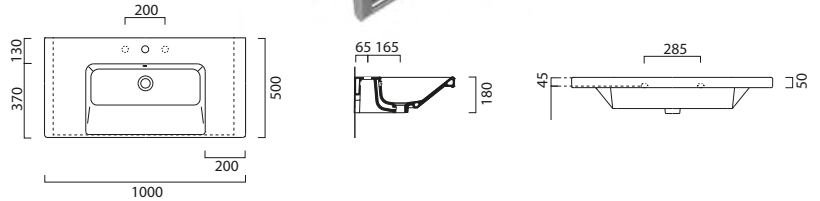

extraglaze antibacterial
Certified ISO 22196
99.99% antibacterial (Gloss White)

For the unique Norm look GSPCS Wastes need to be used for this basin. For details see page p.148

Norm 100 x 50 Washbasin

THIS BASIN IS AVAILABLE IN.

See Page **p.32 - p.33**

Gloss White

GS8633

£578 Gloss White

Washbasin with overflow.

0-3 Tapholes.

Wall hung or furniture installation.

*Basin is semi punched and stocked with 0 or 1 taphole. Where possible additional tapholes can be drilled at a cost of £25 each.