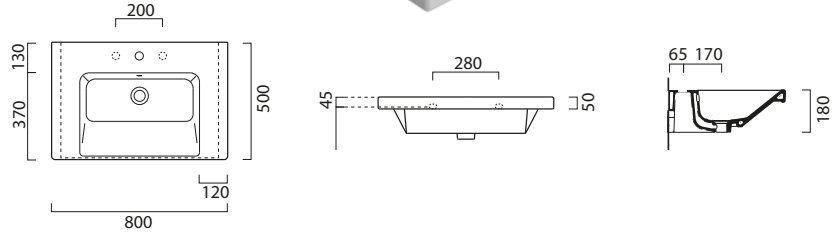

extraglazeantibacterial
Certified ISO 22196
99.99% antibacterial (Gloss White)

For the unique Norm look GSPCS Wastes need to be used for this basin. For details see page p.148

Norm 80 x 50 Washbasin

THIS BASIN IS AVAILABLE IN.

See Page **p.32 - p.33**

Gloss White

GS8634

£479 Gloss White

Washbasin with overflow.

0-3 Tapholes.

Wall hung or furniture installation.

*Basin is semi punched and stocked with 0 or 1 taphole. Where possible additional tapholes can be drilled at a cost of £25 each.