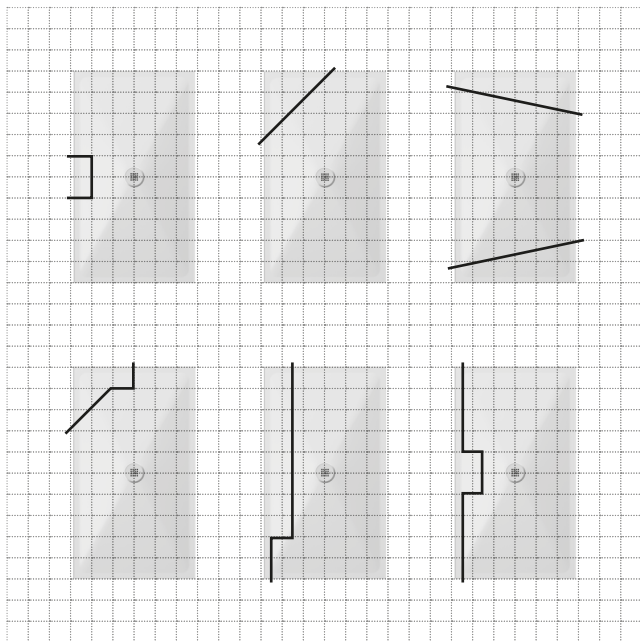

All made to measure

Possibility of making custom cuts to adapt to special shapes and sizes.

The shower enclosure cannot be installed on the cut side with a bespoke shower tray.

Trays can be cut on site by the installer using porcelain tile cutting equipment. If the tray is to be cut by the factory please provide a detailed drawing and we can quote accordingly.

The minimum size obtainable is 60 cm per side, with a maximum of 200 cm. The cut side will be cold finished;

We recommend placing this side against or towards the wall. The drain might be off-center for a bespoke shower tray.

Bespoke trays cut to measure £120 per cut. (cuts will be a raw edge). Drawing required.

<https://mygsi.it/dp>

View more info
and full offer