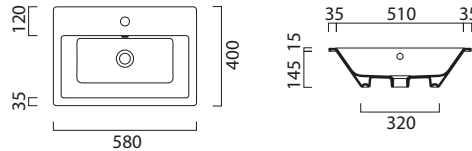

GS9433
Gloss White **304.00**

Kube X 55x47

Semi-recessed Countertop

Washbasin with overflow.
0-3 Tapholes.

THIS BASIN IS AVAILABLE IN:
See Page **p.32 - p.33**