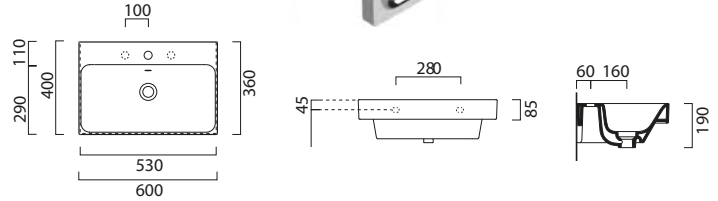

Wall hung or furniture installation.

\*Basin is semi punched and stocked with 0 or 1 taphole. Where possible additional tapholes can be drilled at a cost of £25 each.