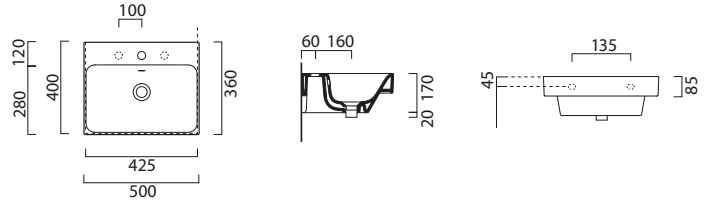

extraglaze antibacterial
Certified ISO 22196
99.99% antibacterial (Gloss White)

For the unique Nubes look GSPCS Wastes need to be used for this basin. For details see page p.148

Nubes 50 x 40 Washbasin

THIS BASIN IS AVAILABLE IN.

See Page **p.32 - p.33**

GS9682

£321 Gloss White Matt White £506

Washbasin with overflow.

0-3 Tapholes.

Wall hung or furniture installation.

*Basin is semi punched and stocked with 0 or 1 taphole. Where possible additional tapholes can be drilled at a cost of £25 each.