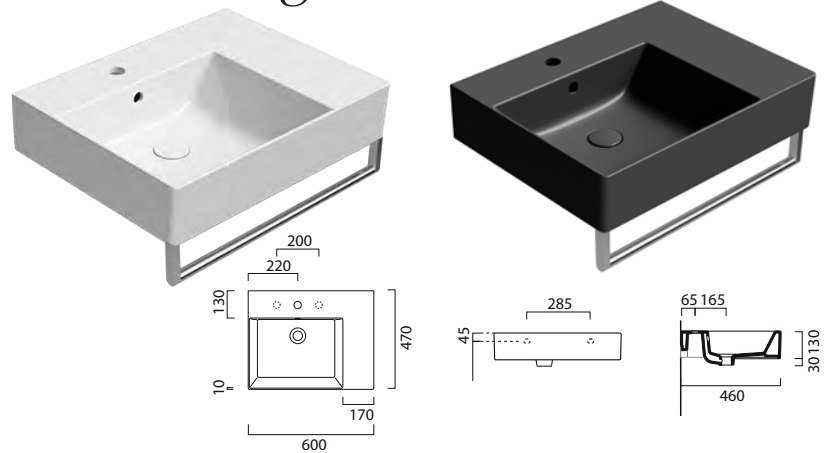

# Kube X 60 x 47 RH Ledge Washbasin

**THIS BASIN IS AVAILABLE IN.**

See Page **p.32 - p.33**

GS9438

£344 Gloss White Matt Colours £550

Washbasin with overflow.

0-3 Tapholes.

Wall hung or furniture installation.