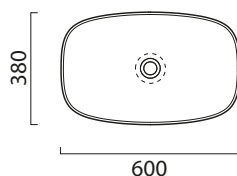

extraglazeantibacterial
For Gloss White
Certified ISO 22196
99.99% antibacterial (Gloss White)

Nubes

Vanity Basins

Product *Specification* *Code* *Price £*

Nubes 60

Countertop

Base dimensions
435

GS9783
Gloss White **476.00**

Height 160

Matt
Colours **667.00**

THIS BASIN IS AVAILABLE IN:

See Page **p.32 - p.33**

Gloss
White

Matt
White

Matt
Agave

Matt
Ardesia

Matt
Bistro

Matt
Cenere

Matt
Creta

Matt
Ghiaccio

Matt
Tortora

For matching colour
wastes, see page **p.148**