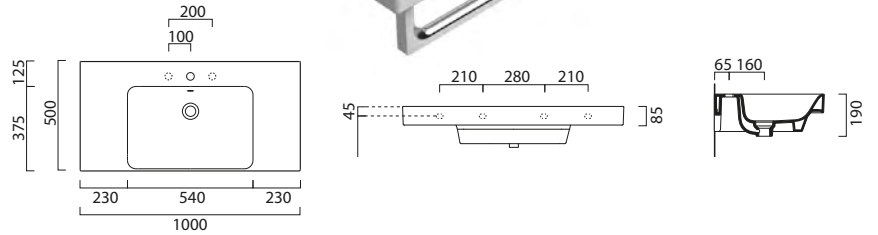

extraglaze antibacterial
Certified ISO 22196
99.99% antibacterial (Gloss White)

For the unique Nubes look GSPCS Wastes need to be used for this basin. For details see page p.148

Nubes 100 x 50 Washbasin

THIS BASIN IS AVAILABLE IN.

See Page **p.32 - p.33**

Gloss White

GS9651

£603 Gloss White

Washbasin with overflow.

0-3 Tapholes.

Wall hung or furniture installation.

*Basin is semi punched and stocked with 0 or 1 taphole. Where possible additional tapholes can be drilled at a cost of £25 each.