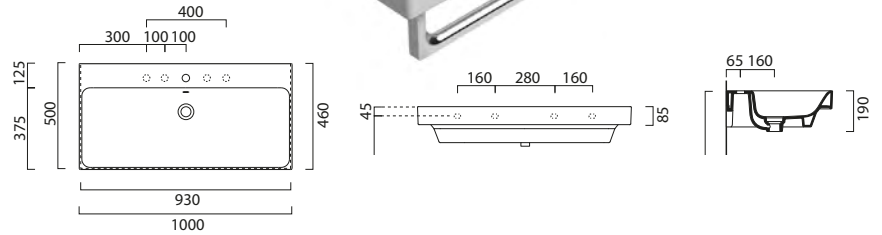

# Nubes 100 x 50 Washbasin

**THIS BASIN IS AVAILABLE IN.**

See Page **p.32 - p.33**

GS9623

£614 Gloss White Other Colours £785

Washbasin with overflow.

0-5 Tapholes.

Wall hung or furniture installation.