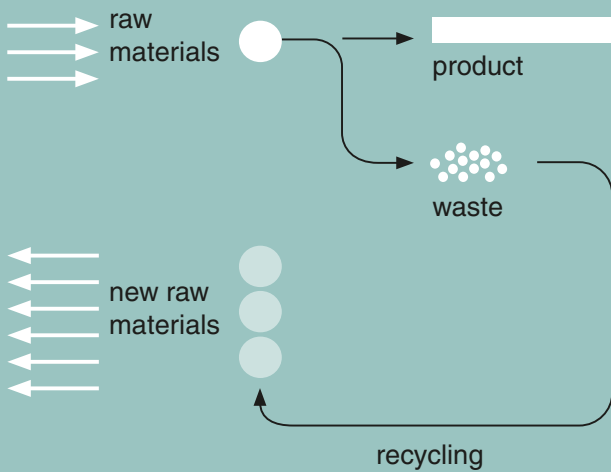

Km 0

GSI recycles all ceramic materials, putting them back into a circular zero-mile recovery process.