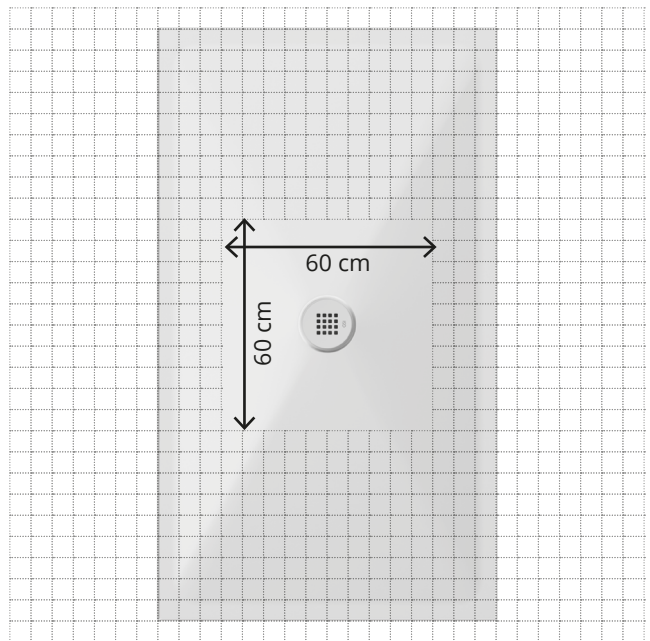

All made to measure

Possibility of making custom cuts to adapt to special shapes and sizes.

The shower enclosure cannot be installed on the cut side with a bespoke shower tray.

Trays can be cut on site by the installer using porcelain tile cutting equipment. If the tray is to be cut by the factory please provide a detailed drawing and we can quote accordingly.

The minimum size obtainable is 60 cm per side, with a maximum of 200 cm. The cut side will be cold finished;

We recommend placing this side against or towards the wall. The drain might be off-center for a bespoke shower tray.

Bespoke trays cut to measure £120 per cut. (cuts will be a raw edge). Drawing required.

<https://mygsi.it/dp>

View more info
and full offer