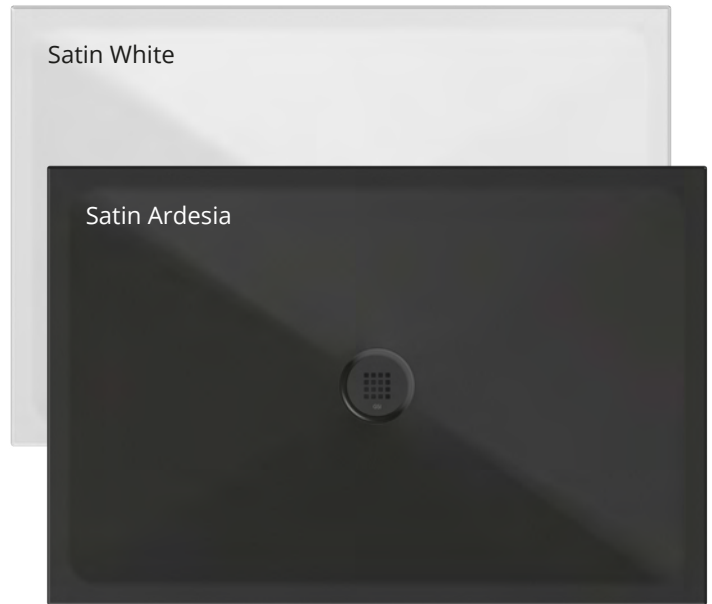

White or Ardesia

H2 ceramic shower trays have two satin finishes, White and Ardesia.