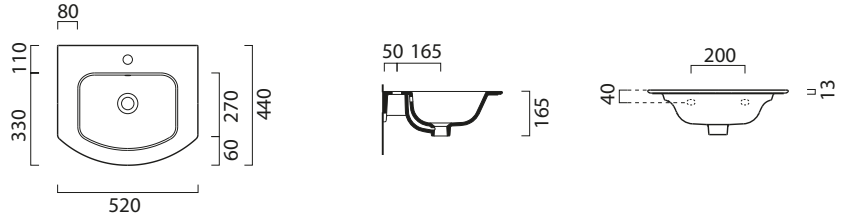

extraglaze antibacterial
Certified ISO 22196
99.99% antibacterial (Gloss White)

Pura 52 x 44 Washbasin

THIS BASIN IS AVAILABLE IN.

See Page **p.32 - p.33**

Gloss
White

GS8830

£344

Washbasin with overflow.

0-3 Tapholes.

Wall hung or furniture installation.