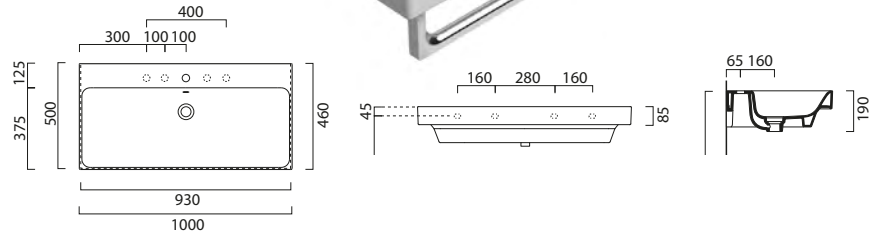

extraglaze antibacterial
Certified ISO 22196
99.99% antibacterial (Gloss White)

For the unique Nubes look GSPCS Wastes need to be used for this basin. For details see page *p.148*

Nubes 100 x 50 Washbasin

THIS BASIN IS AVAILABLE IN.

See Page *p.32 - p.33*

GS9623

£614 Gloss White Other Colours £785

Washbasin with overflow.

0-5 Tapholes.

Wall hung or furniture installation.

*Basin is semi punched and stocked with 0 or 1 taphole. Where possible additional tapholes can be drilled at a cost of £25 each.