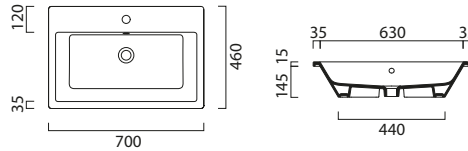

extraglaze antibacterial
Certified ISO 22196
99.99% antibacterial (Gloss White)

Kube X

Vanity Basins

Product

Specification

Code

Price £

Kube X 70x46

Built-in Countertop

Washbasin with overflow.
1-3 Tapholes.

THIS BASIN IS AVAILABLE IN:
See Page **p.32 - p.33**

GS9437
Gloss White **391.00**

Kube X 58x40

Built-in Countertop

Washbasin with overflow.
1-3 Tapholes.

THIS BASIN IS AVAILABLE IN:
See Page **p.32 - p.33**