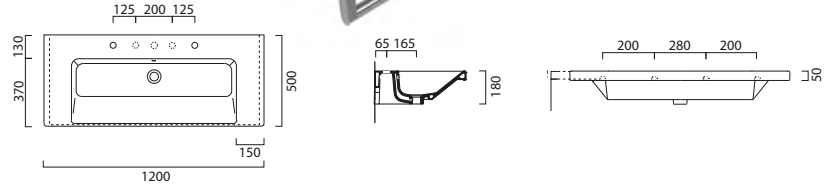

extraglaze antibacterial
Certified ISO 22196
99.99% antibacterial (Gloss White)

For the unique Norm look GSPCS Wastes need to be used for this basin. For details see page p.148

Norm 120 x 50 Washbasin

THIS BASIN IS AVAILABLE IN.

See Page **p.32 - p.33**

Gloss White

GS8626

£773 Gloss White

Washbasin with overflow.

0-5 Tapholes.

Wall hung or furniture installation..

*Basin is semi punched and stocked with 0 or 1 taphole. Where possible additional tapholes can be drilled at a cost of £25 each.