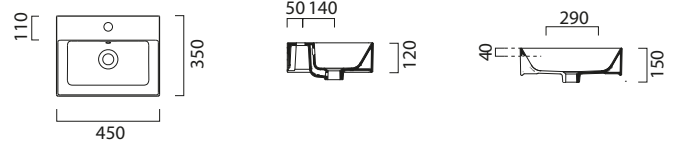

*Basin is semi punched and stocked with 0 or 1 taphole. Where possible additional tapholes can be drilled at a cost of £25 each.