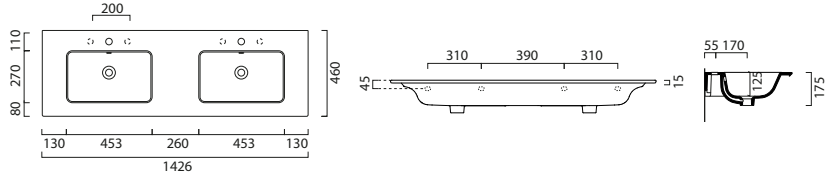

## Washbasin

**THIS BASIN IS AVAILABLE IN.**

See Page **p.32 - p.33**

GS8889

£766 Gloss White Other Colours £923

Washbasin with overflow.

0-3 Tapholes per basin.

Wall hung or furniture installation.