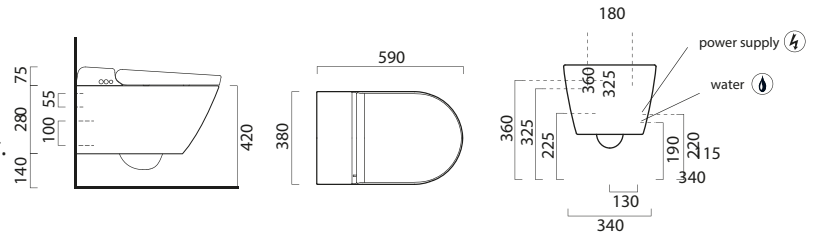

swirlflush®

quickrelease

softclose

Kube X WC Electronic 59 x 38

THIS WC IS AVAILABLE IN.

See Page **p.32 - p.33**

GS7418K

£2,250 Gloss White Other Colours £3,720

Wall-hung electronic WC swirlflush with seat cover.

Minimum frame height of 820mm