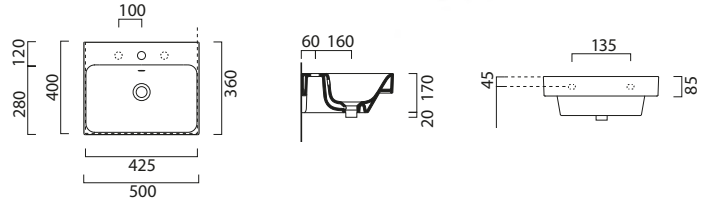

# Nubes 50 x 40 Washbasin

**THIS BASIN IS AVAILABLE IN.**

See Page **p.32 - p.33**

GS9682

£321 Gloss White Matt White £506

Washbasin with overflow.

0-3 Tapholes.

Wall hung or furniture installation.