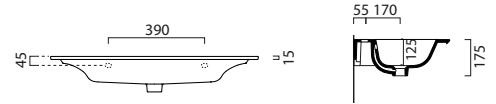

## Washbasin

**THIS BASIN IS AVAILABLE IN.**

See Page **p.32 - p.33**

GS8886

£471 Gloss White Other Colours £665

Washbasin with overflow.

0-3 Tapholes.

Wall hung or furniture installation.