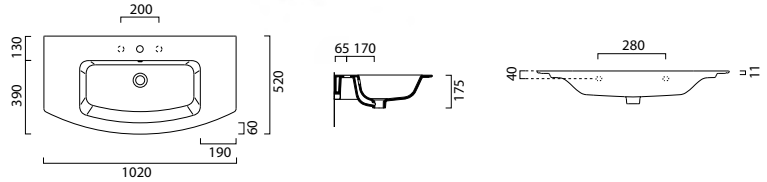

Wall hung or furniture installation.

\*Basin is semi punched and stocked with 0 or 1 taphole. Where possible additional tapholes can be drilled at a cost of £25 each.