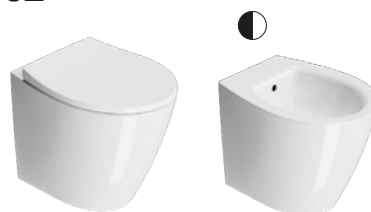

52×37/F

GS9810 - Pan

GS9862 - Bidet

p.280

p.282