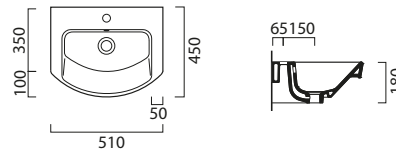

Modo 51x45

Wall hung or
furniture installation.

Washbasin with overflow.
1-3 Taphole.