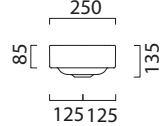

extraglazeantibacterial
Certified ISO 22196
99.99% antibacterial (Gloss White)

Nubes 50 x 25 Washbasin

THIS BASIN IS AVAILABLE IN.

See Page **p.32 - p.33**

GS9637

£282 Gloss White Other Colours £462

Washbasin without overflow.

0-1 Tapholes.

Wall hung, furniture or countertop installation.

This basin is suitable for left hand or right hand installation (glazed all round).

500

Nubes Bevel Units

1 Door unit Reversible

490 (w) x 245 (d) x 400 (h)

Gloss White	GK5025RVGW
Matt Mid Grey	GK5025RV.00
Matt Pebble	GK5025RV.02
Pacific Walnut	GK5025RV.04
Truffle Oak	GK5025RV.14
Matt Rust	GK5025RV.10
Matt Green	GK5025RV.11
Matt Blue	GK5025RV.12

All above finishes **£518.00**

Matt Mink	GK5025RV.01
Gloss Mid Grey	GK5025RV.05
Gloss Anthracite	GK5025RV.13
Gloss Blue Metallic	GK5025RVGU

All above finishes **£568.00** (Made to order 4-5 wks)

Towel rail (optional)

GSPANB52 Chrome £144

GSPANB52N Black £144

Wall storage units, WC units, bath panels and countertops for Nubes Bevel furniture range see page **p.258 - p.261**

Over **100** additional colours available, please refer to furniture finish samples. 6-7 week lead time. p.26-31

Nubes 1 Door unit £673.00