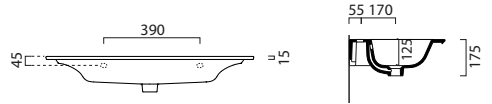

## Washbasin

**THIS BASIN IS AVAILABLE IN.**

See Page **p.32 - p.33**

GS8886

£471 Gloss White Other Colours £665

Washbasin with overflow.

0-3 Tapholes.

Wall hung or furniture installation.