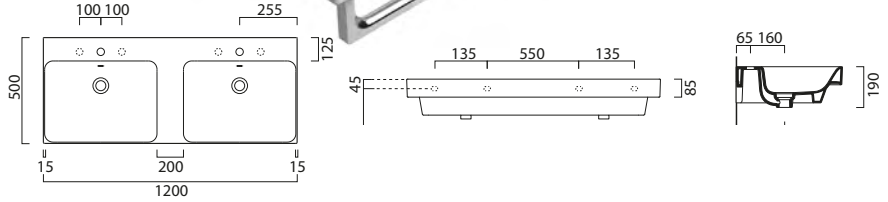

THIS BASIN IS AVAILABLE IN.

See Page **p.32 - p.33**

Gloss White

GS9625

£824 Gloss White

Washbasin with overflow.

0-3 Tapholes.

Wall hung or furniture installation.

*Basin is semi punched and stocked with 0 or 1 taphole. Where possible additional tapholes can be drilled at a cost of £25 each.