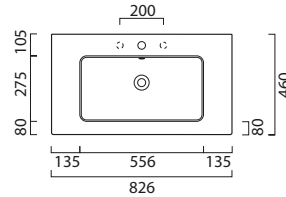

extraglazeantibacterial
Certified ISO 22196
99.99% antibacterial (Gloss White)

Pura 82 x 46

Washbasin

THIS BASIN IS AVAILABLE IN.

See Page **p.32 - p.33**

GS8885

£374 Gloss White Other Colours £499

Washbasin with overflow.

0-3 Tapholes.

Wall hung or furniture installation.

*Basin is semi punched and stocked with 0 or 1 taphole. Where possible additional tapholes can be drilled at a cost of £25 each.