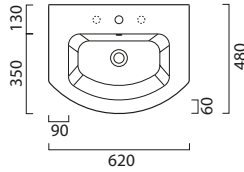

extraglazeantibacterial
Certified ISO 22196
99.99% antibacterial (Gloss White)

Pura 62 x 48 Washbasin

THIS BASIN IS AVAILABLE IN.

See Page **p.32 - p.33**

Gloss
White

GS8827

£448

Washbasin with overflow.
0-3 Tapholes.
Wall hung or furniture installation.

*Basin is semi punched and stocked with 0 or 1 taphole. Where possible additional tapholes can be drilled at a cost of £25 each.