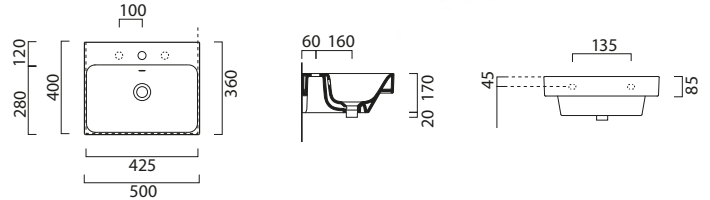

# Nubes 50 x 40 Washbasin

**THIS BASIN IS AVAILABLE IN.**

See Page **p.32 - p.33**

GS9682

£321 Gloss White Matt White £506

Washbasin with overflow.

0-3 Tapholes.

Wall hung or furniture installation.