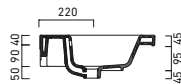

55 code CA155LI00