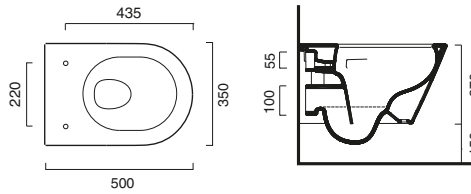

ZERO WC

newflush™

New flush without rim

ZERO 50 NEW FLUSH WC WALL HUNG

code CA1VSZ50R00

Wall hung WC 4,5 l flush.
Fixing set included.

NOTE: Suitable for Flush Frames 980mm or taller.

535.00	50x35	20
--------	-------	----