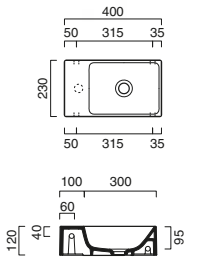

116.00 75x50 1

ZERO

Limitless creativity

DESIGN WASHBASINS

DESIGN WASHBASINS

SIT ON

50 code CA15025VE00

40 code CA14023VE00