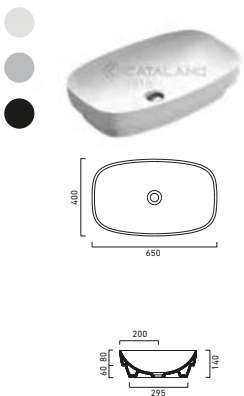

65 code CA165AGRLX00