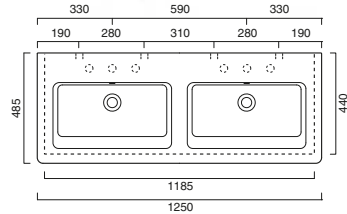

NEW LIGHT

Washbasins are semi-punched and are stocked with 0 or 1 tap hole. Where there is the option, additional tap holes can be drilled. We provide a drilling service at the cost of £25.00 per tap hole.

125 code CA1125LI00