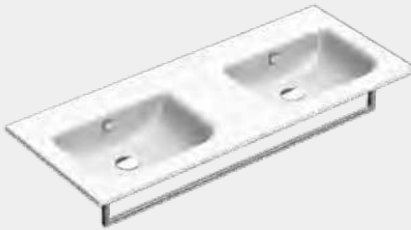

SFERA 125

code CA1125SFD00 ○○○○
Suitable for wall hung, sit-on or basin unit installation.

£	cm	kg
962.00	125x50	34

code CA5P125SFD00
Chrome aluminum towel rail.

183.00	108	1
--------	-----	---

SFERA 100

code CA1100SFN00 ○○○○
Suitable for wall hung, semi-inset or basin unit installation.