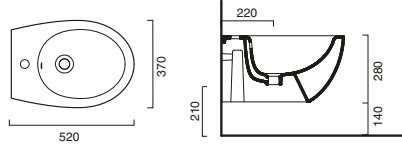

WALL HUNG

ITALY 52 BIDET WALL HUNG

code CA1BS52ITBM ○
Wall hung single-hole bidet.
Fixing set code CA5KFST00 included.
Satin white

£	cm	kg
459.00	52x37	17

newflush™
New flush
without
rim

ITALY 52 WC WALL HUNG

code CA1VS52RITBM
Wall hung WC 4,5 l flush.
Fixing set code CA5KFST00 included.
Satin white

NOTE: Suitable for Flush Frames 980mm or taller.

459.00	52x37	23

code CA5ITSTFBM
Antibacterial unalterable resin soft-close toilet seat.

224.00		

code CA5KFST00
Kit for bottom side fixing.

33.00		

ITALY 52 BIDET BACK TO WALL

code CA1BI52ITBM ○
Back to wall single-hole bidet. Concealed wall-hung
fixing kit code Z542386 included.
Satin white

569.00	52x37	23

newflush™
New flush
without
rim

ITALY 52 WC BACK TO WALL

code CA1VP52RITBM
Back to wall WC, wall outlet convertible to floor outlet
with a pipe elbow. Concealed wall-hung fixing kit code
Z542386 included.
Satin white

NOTE: Suitable for Flush Frames 980mm or taller.

569.00	52x37	23

code CA5ITSTFBM
Antibacterial unalterable resin soft-close toilet seat.

224.00		

code CA5CUIG00
Connection elbow for floor outlet pipe.

30.00