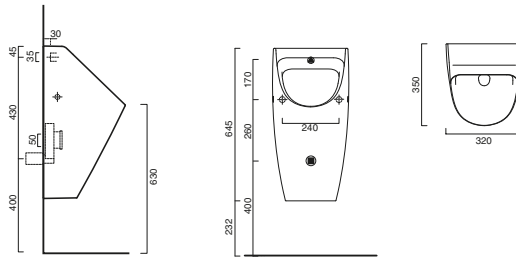

newflush™

New flush
without rim

SFERA NF 64 URINAL

code CA10R6400

Urinal without lid.
Fixing set, code Z545059 included.