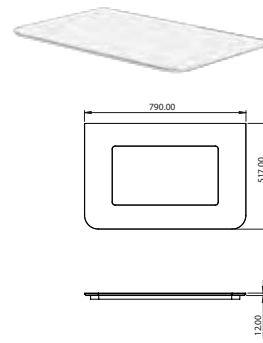

80 code EGU80NCT1