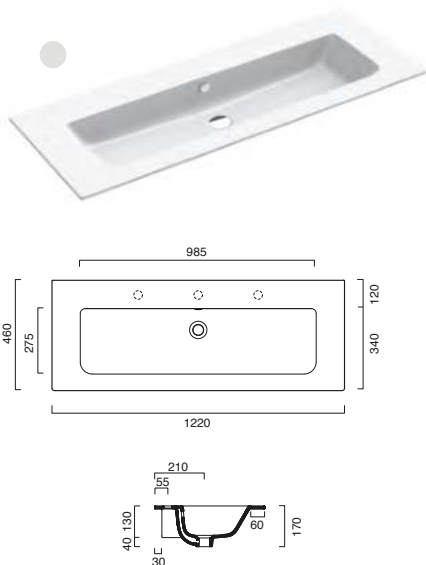

122 code CA1122P46NL00