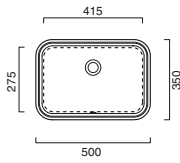

50 code CA1S50CN00