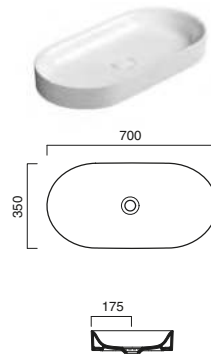

70 code CA170AHZ00