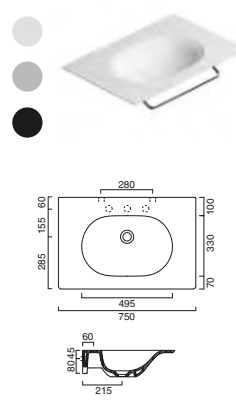

75 code CA175HZ00