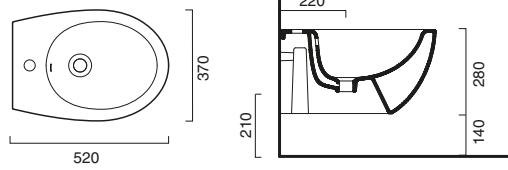

WALL HUNG

Satin white available.
See page 324

ITALY 52 BIDET WALL HUNG

code CA1BS52IT00 ○
Wall hung single-hole bidet.
Fixing set code CA5KFST00 included.