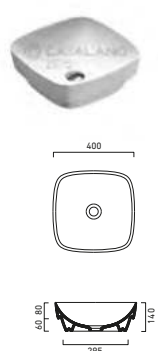

40 code CA140AGRLX00