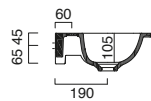

55 code CA155EDNS