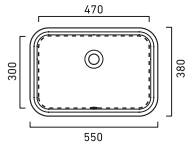

UNDERCOUNTER

55 code CA1S0CN00