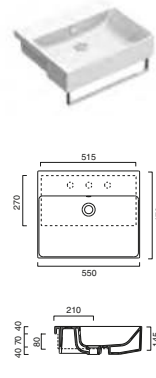

55 code CA1LS55ZP00