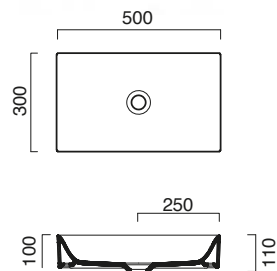

50 code CA150AVP00