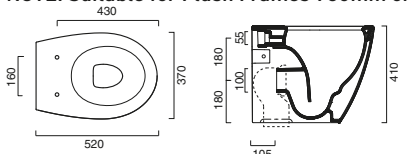

ITALY 52 WC BACK TO WALL

code CA1VP52RITBM
Back to wall WC, wall outlet convertible to floor outlet
with a pipe elbow. Concealed wall-hung fixing kit code
Z542386 included.
Satin white

NOTE: Suitable for Flush Frames 980mm or taller.