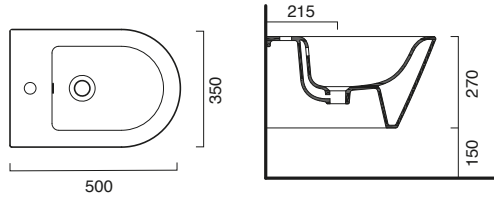

WALL HUNG

ZERO 50 BIDET WALL HUNG

code CA1BSZ5000 ○

Bidet single hole.
Fixing set included.