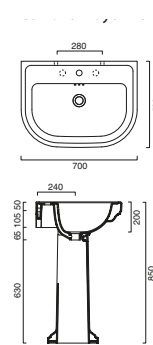

70 code CA170CV00