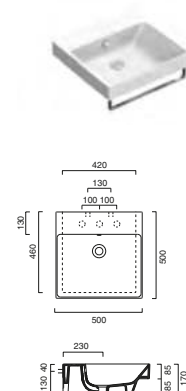

50 code CA150ZP00