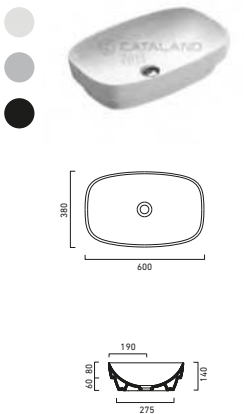

60 code CA160AGRLX00