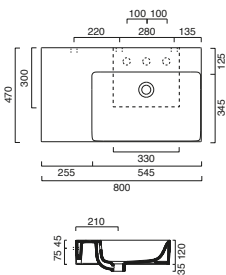

80 code CA180DVPN00