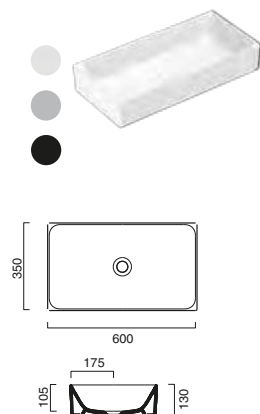

55 code CA155DZEUP00

75* code CA17535ZE00

55 code CA155SZEUP00

60* code CA16035ZE00

40 code CA14032VE00

45* code CA14535ZE00

VERSO 50	£	cm	kg
code CA15025VE00  Suitable for wall-hung, sit-on or basin unit installation.	316.00	50x25	10
code CA15025VEBM Satin white	441.00	50x25	10
code CA15025VECS Satin cement	441.00	50x25	10
code CA15025VENS Satin black	441.00	50x25	10
code CA5P5025VE00 Chrome-aluminum towel rail.	130.00	47	1