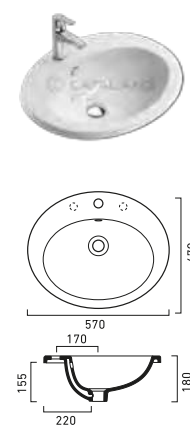

57 code CA1INZE00