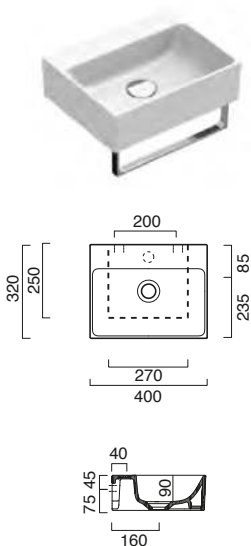

55 code CA155DZEUP00

75* code CA17535ZE00

55 code CA155SZEUP00

60* code CA16035ZE00

40 code CA14032VE00

45* code CA14535ZE00

VERSO 50	£	cm	kg
code CA15025VE00  Suitable for wall-hung, sit-on or basin unit installation.	316.00	50x25	10
code CA15025VEBM Satin white	441.00	50x25	10
code CA15025VECS Satin cement	441.00	50x25	10
code CA15025VENS Satin black	441.00	50x25	10
code CA5P5025VE00 Chrome-aluminum towel rail.	130.00	47	1