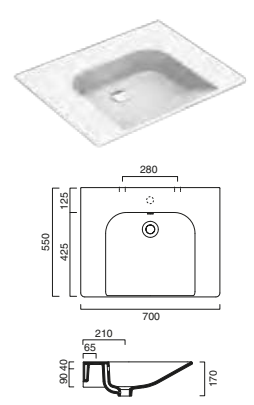

70 code CA170HE00