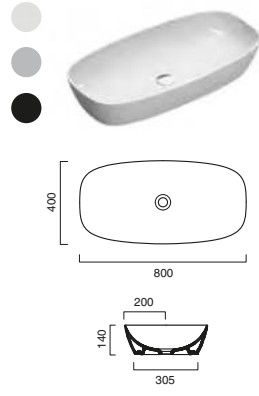

80 code CA180APGRLX00