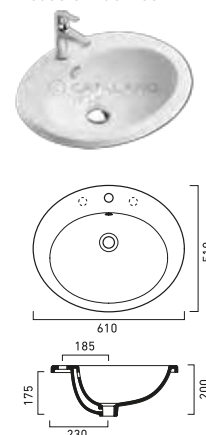

INSET

61 code CA1JOIN00