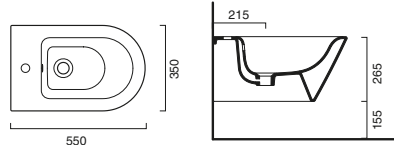

WALL HUNG

ZERO 55 SOFT BIDET WALL HUNG

code CA1BS55NRBM ○
Wall hung single-hole bidet.
Fixing set, code CA5KFST00 included.
Satin white

£	cm	kg
745.00	55x35	16

code CA1BS55NRCS ○
Satin cement

745.00	55x35	16

code CA1BS55NRNS ○
Satin black

745.00	55x35	16

newflush™
New flush
without rim

ZERO 55 NEWFLUSH WC WALL HUNG

code CA1VS55NRBM
Wall hung WC 4,5 l flush.
Fixing set, code CA5KFST00 included.
Satin white

NOTE: Suitable for Flush Frames 980mm or taller

770.00	55x35	23

code CA1VS55NRCS
Satin cement

770.00	55x35	23

code CA1VS55NRNS
Satin black

770.00	55x35	23

code CA5SCSTPBM
Soft-close Seat-cover Plus made of unalterable resin.
Satin white

224.00		3

code CA5SCSTPCS
Soft-close Seat-cover Plus made of unalterable resin.
Satin cement

224.00		3

code CA5SCSTPNS
Soft-close Seat-cover Plus made of unalterable resin.
Satin black

224.00		3