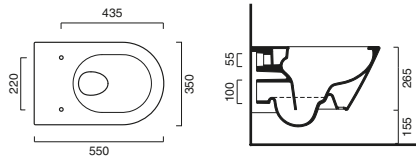

ZERO 55 NEWFLUSH WC WALL HUNG

code CA1VS55NRBM
Wall hung WC 4,5 l flush.
Fixing set, code CA5KFST00 included.
Satin white

NOTE: Suitable for Flush Frames 980mm or taller