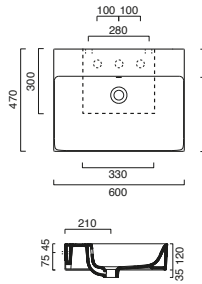

60 code CA160VPN00