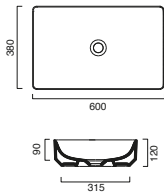

60 code CA160AGRN00
NEW