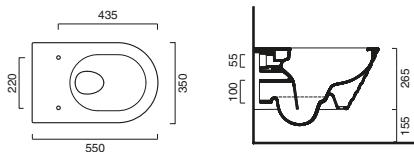

NOTE: Suitable for Flush Frames 980mm or taller.

652.00 55x35 23

WALL HUNG

Different colour options available. See 321

ZERO 55 SOFT BIDET WALL HUNG

code CA1BS55NR00 
 Wall hung single-hole bidet.
 Fixing set, code CA5KFST00 included.
 Gloss white