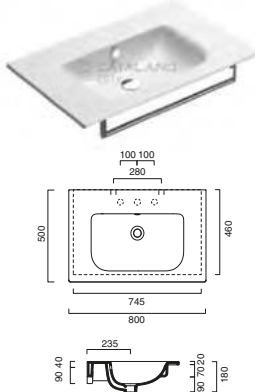

80 code CA180SFN00