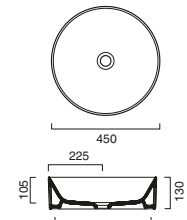

DESIGN WASHBASINS

SIT ON