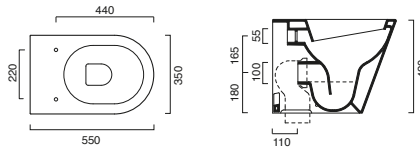

495.00 55x35 20

ZERO 55 WC BACK TO WALL

code CA1VP5500
 WC with horizontal outlet can be adapted to floor outlet by a pipe fitting code CA5CUIG00, not included. 4,5 l.
 Fixing set, code CAZ3440 included.