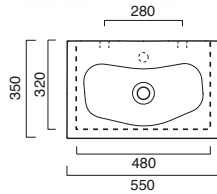

55 code CA155EDNS