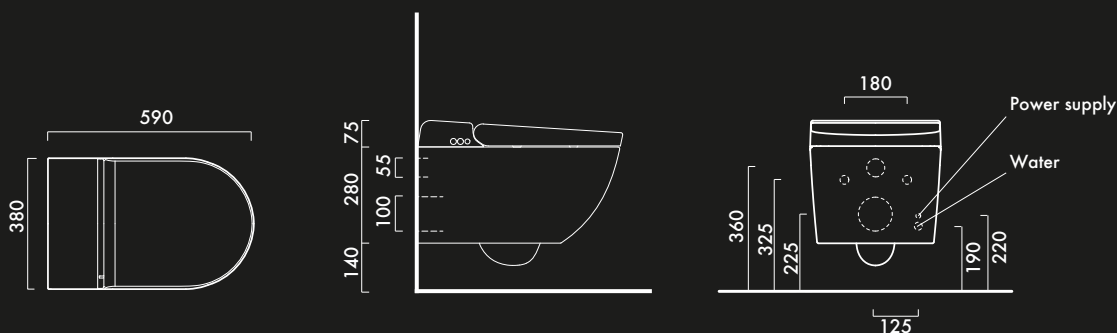

The Cataclean

Power supply	Rated voltage	AC 230 V
	Rated frequency	50 Hz - 60 Hz
Working pressure		0,5 ~ 10 bar
Hygiene	Water temperature	OFF, 33°C, 36°C, 39°C
	Nozzle type	Stainless steel
	Position of the nozzle	5 levels
	Water spray	5 levels
	Operating time	40 sec.
Dryer	Operating time	180 sec. 5 temp. levels 2 intensities
User detection	Radar sensor	
Functions control	Wireless remote control	RF (2.4 Ghz) 3 AAA Batteries
	Side buttons	3
Toilet bowl	Material	Vitreous China
	Glaze	With Antibacterial Protection
	Type	Rimless - Newflush System
Toilet Seat and lid	Material	UREA
	Type	Easily detachable
	Soft close system	Oil pressure damper