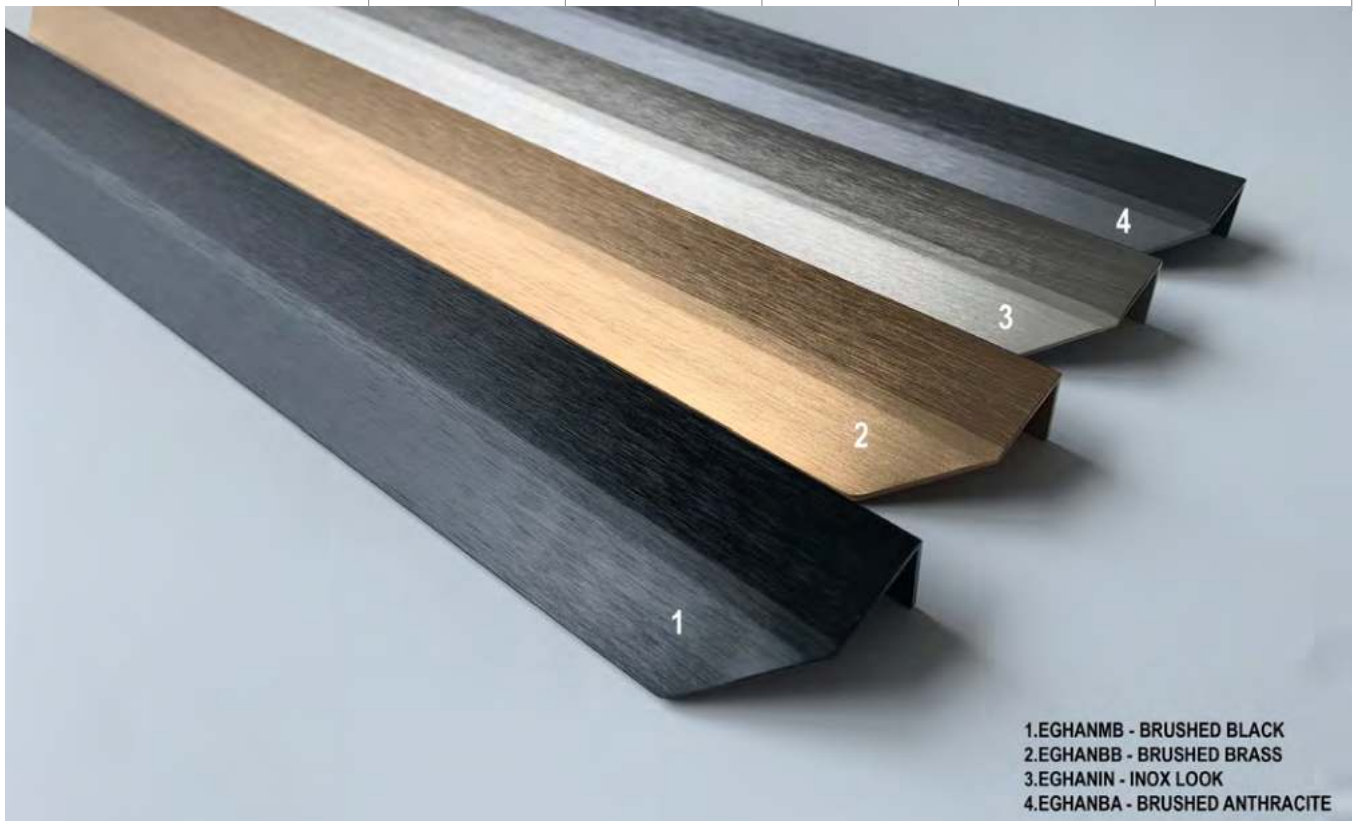

cm	£
30	80.00

HANDLES

	INOX	BRASS	BLACK	ANTHRACITE	CHROME
T-BAR KNURLED HANDLE 280MM LONG	£57.00	£57.00	£57.00	£57.00	
					
	code EHAN060	code EHAN061	code EHAN062	code EHAN063	
KNURLED KNOB 30MM DIAMETER	£32.00	£32.00	£32.00	£32.00	
					
	code EHAN064	code EHAN065	code EHAN066	code EHAN067	
CUP HANDLE 85MM LONG	£30.00	£30.00	£30.00	£30.00	
					
	code EHAN068	code EHAN069	code EHAN070	code EHAN071	
"GREEN" PROFILE HANDLE 350MM LONG	£24.00	£24.00	£24.00	£24.00	£54.00
					
	code EGHANIN	code EGHANBB	code EGHANMB	code EGHANBA	code EGHANPC