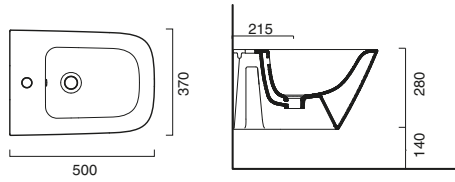

£   cm   kg

523.00   50x37   17