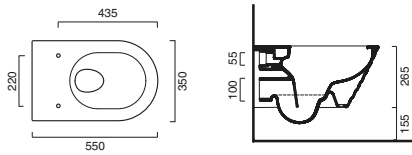

£	cm	kg
855.00	55x35	23

code CA5SCSTPBM

Soft-close Seat-cover Plus made of unalterable resin.
Satin white

224.00		3