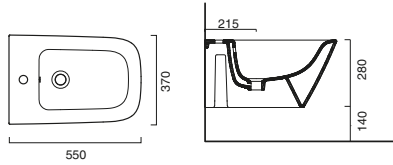

WALL HUNG

GREEN WC

GREEN 55 BIDET WALL HUNG

code CA1BS55GR00 ○
Wall hung single-hole bidet.
Fixing set, code CA5KFST00 included.

£	cm	kg
652.00	55x37	20

newflush™

New flush without rim

GREEN 55 WC WALL HUNG

code CA1VS55RGR00
Wall hung WC 4,5 l flush.
Fixing set, code CA5KFST00 included.

NOTE: Suitable for Flush Frames 980mm or taller.

600.00	55x37	23

TakeOff

code CA5GR55STP00
Soft-close Seat-cover made of unalterable resin.

191.00		3

code CA5PRSO
Soundproofing protection for wall hung wc and bidet.

18.00		1