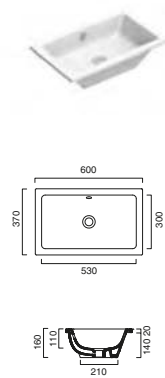

60 code CA16037ZE00