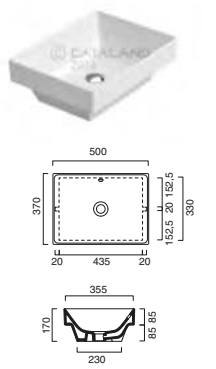

50 code CA15037VEN00