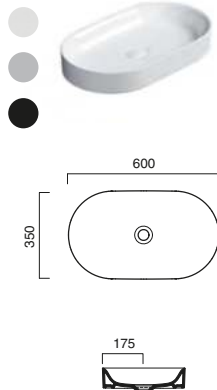

60 code CA160AHZ00