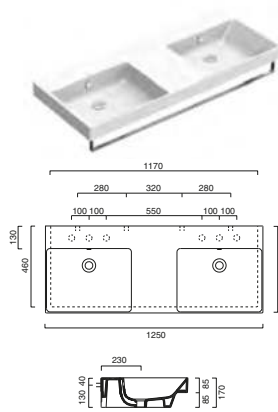

125 code CA1125ZEDUP00