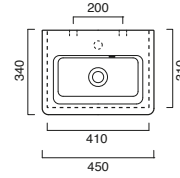

45 code CA145LI00