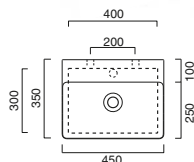

45 code CA145GR00