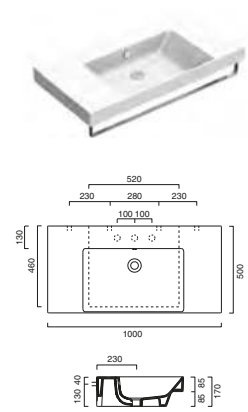

100 code CA110ZEUP00