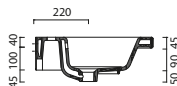

80 code CA180LI4800