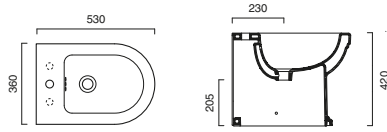

BACK TO WALL

CANOVA ROYAL WC

CANOVA ROYAL 53 BIDET BACK TO WALL

code CA1BICR00 ○ ○ ○
Floorstanding bidet, one or three tapholes.
Fixings code CAZ508788 included.
NOTE: No logo Canova Royal.

£	cm	kg
487.00	53x36	21

4.5/3lt
cwe

CANOVA ROYAL 53 WC BACK TO WALL

code CA1VPCR00
Horizontal outlet wc. Can be adapted to floor outlet with a pipe fitting code CA5CUIG00, not included. 4,5 l.
Fixing set, code CAZ508788 included.

487.00	53x36	24

code CA5SSST00
Seat-cover made of unalterable resin.

117.00		3

code CA5SSSTF00
Soft-close Seat-cover made of unalterable resin.

156.00		3