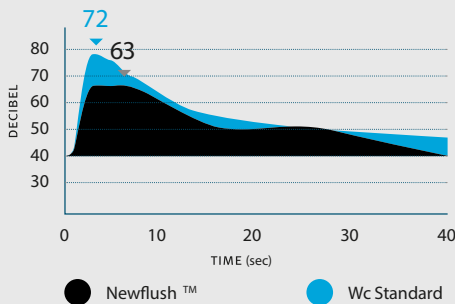

Newflush WCs feature:

- An award winning true rimless design for easy cleaning
- Vortex flushing system for optimal flushing performance
- Cataglaze as standard for maximum hygiene
- Superior silent flushing

NOTE: Suitable for Flush Frames 980mm or taller.

VORTEX FLUSHING SYSTEM

The Vortex flushing system optimises the flushing performance with the benefit of minimal noise.