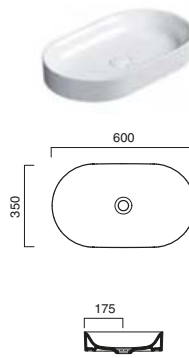

60 code CA160AHZ00