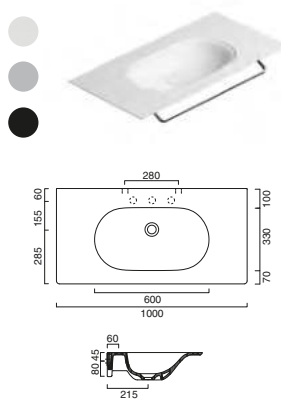

100 code CA1100HZ00