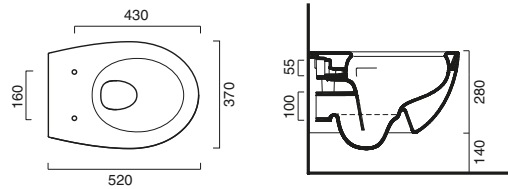

ITALY 52 WC WALL HUNG

code CA1VS52RIT00
Wall hung WC 4,5 l flush.
Fixing set code CA5KFST00 included.

NOTE: Suitable for Flush Frames 980mm or taller.