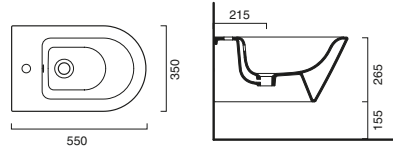

NOTE: Suitable for Flush Frames 980mm or taller.

652.00 55x35 23

WALL HUNG

Different colour options available. See 321

ZERO 55 SOFT BIDET WALL HUNG

code CA1BS55NR00 
 Wall hung single-hole bidet.
 Fixing set, code CA5KFST00 included.
 Gloss white