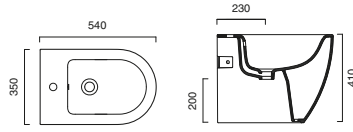

£ cm kg

523.00	35x54	22