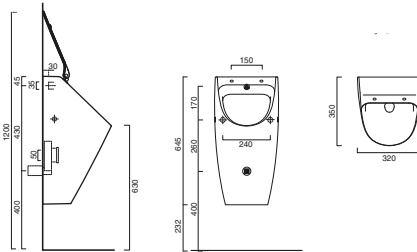

SFERA NF 64 URINAL

code CA10R64F00

Urinal with pre-punched holes to fix the lid.
Fixing set, code Z545059 included.