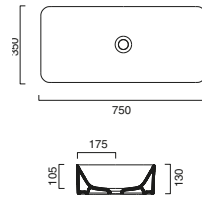

75 code CA17535ZE00