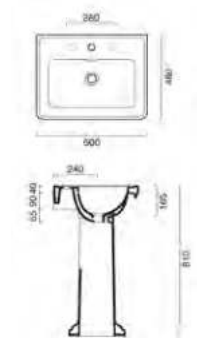

60 code CA160CV00