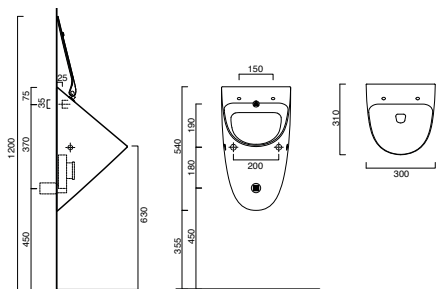

URINAL SFERA 54

code CA10R54F00

Urinal with pre-punched holes to fix the lid.
Fixing set, code Z545059 included.

£ 436.00   cm 54x30   kg 11

code CA5COR64F00

Cover Soft-close for urinal.

£ 147.00   cm 1