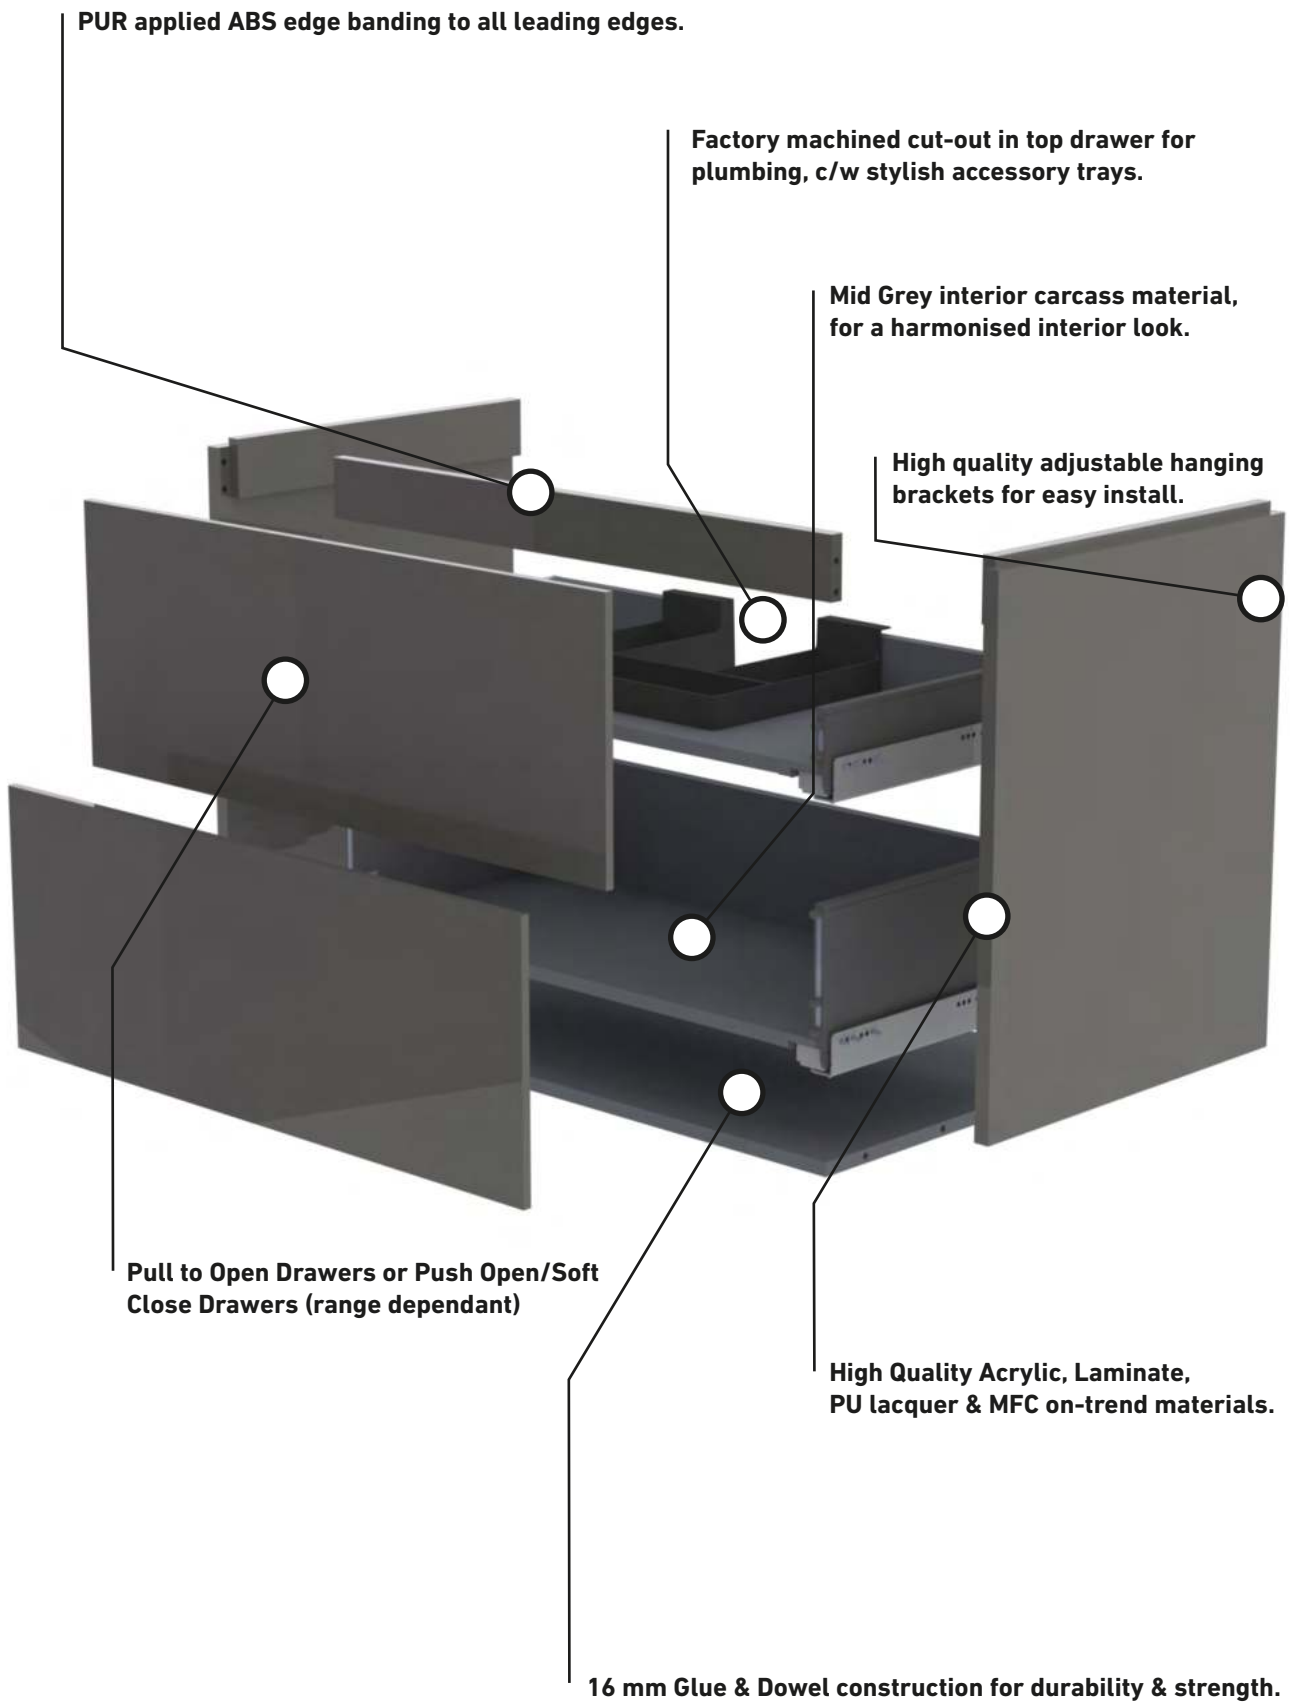

LEGEND

PRODUCT CODE	TAPHOLES
	○ Washbasin with 1 taphole
	⊙ Washbasin with 0 or 1 taphole
	⊙ ○ ⊙ Washbasin with 1 taphole prearranged for 3 tapholes
	⊙ ⊙ ⊙ Washbasin with 0, 1 or 3 prearranged tapholes
	⊙ ⊙ ⊙ ⊙ ⊙ Washbasin prearranged to have taps in 5 different positions
	⊙ ⊙ ⊙ ⊙ ⊙ ⊙ ⊙ Washbasin prearranged to have taps in 7 different positions

	£	cm	kg
code CA110VPN00 ○ ⊙ ⊙ ⊙ ⊙ Suitable for wall hung, sit-on or basin unit installation.	652.00	100x47	28
code CA5SCSTP000 Soft-close Seat-cover Plus made of unalterable resin.	191.00		3

TAKE OFF SYSTEM

Quick-release toilet seat allows a total cleaning.

FURNITURE FEATURES