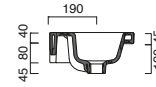

45 code CA145LI00