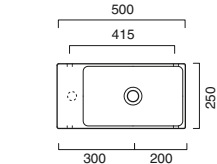

50 code CA15025VE00