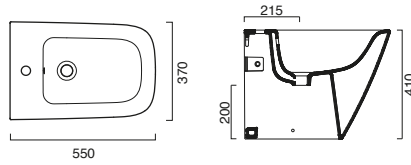

£   cm   kg

591.00   55x37   24