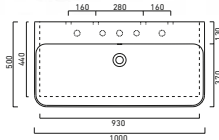

GREEN

100 code CA1100GR00