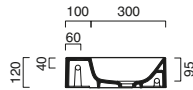

40 code CA14023VE00