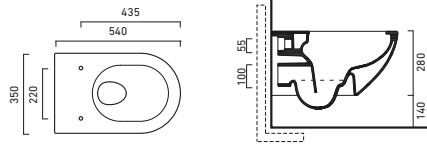

code CA1VSF54RCS

Satin cement

code CA1VSF54RNS

Satin black

code CA5SCSTPBM

Soft-close Slimline Seat-cover made of unalterable resin
Satin white

code CA5SCSTPCS

Soft-close Seat-cover Plus made of unalterable resin.
Satin cement

code CA5SCSTPNS

Soft-close Slimline Seat-cover made of unalterable resin
Satin black

TakeOff

	£	cm	kg
code CA1VSF54RBM Wall hung WC 4,5 l flush. Fixing set, code CA5KFST00 included. Satin white	697.00	35x54	17
code CA1VSF54RCS Satin cement	697.00	35x54	17
code CA1VSF54RNS Satin black	697.00	35x54	17
code CA5SCSTPBM Soft-close Slimline Seat-cover made of unalterable resin Satin white	224.00		3
code CA5SCSTPCS Soft-close Seat-cover Plus made of unalterable resin. Satin cement	224.00		3
code CA5SCSTPNS Soft-close Slimline Seat-cover made of unalterable resin Satin black	224.00		3