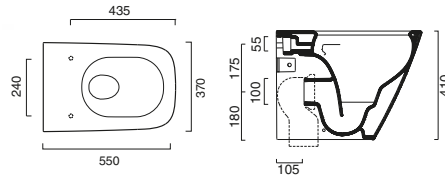

591.00 55x37 30

TakeOff

code CA5GR55STP00
Soft-close Seat-cover made of unalterable resin.

191.00 3

code CA5CUIG00
Connection elbow for floor outlet pipe.

30.00 1

WALL HUNG

newflush™