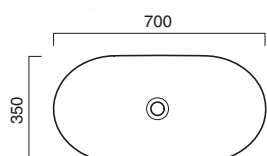

GOLD & SILVER

WCs & Bidets