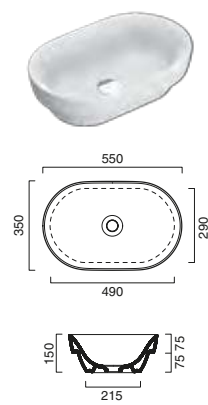

55 code CA155ASFN00