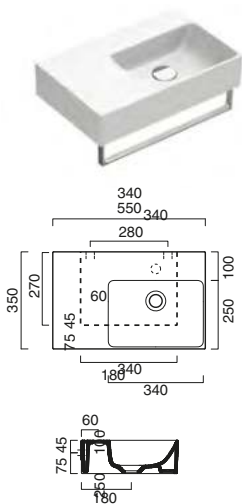

55 code CA155DZEUP00

75* code CA17535ZE00

55 code CA155SZEUP00

60* code CA16035ZE00

40 code CA14032VE00

45* code CA14535ZE00

VERSO 50	£	cm	kg
code CA15025VE00  Suitable for wall-hung, sit-on or basin unit installation.	316.00	50x25	10
code CA15025VEBM Satin white	441.00	50x25	10
code CA15025VECS Satin cement	441.00	50x25	10
code CA15025VENS Satin black	441.00	50x25	10
code CA5P5025VE00 Chrome-aluminum towel rail.	130.00	47	1