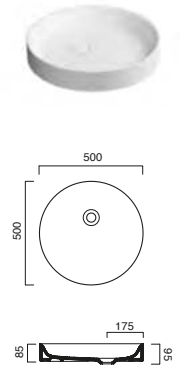

50 code CA150THZ00