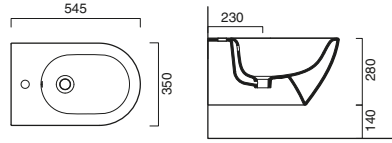

332.00		3
--------	--	---

code CA5ZECOFN00
 Soft-close Seat-cover Eco made of unalterable resin.

108.00		3
--------	--	---

WALL HUNG

SFERA ECO 54 BIDET WALL HUNG

code CA1BSF54ECO00 ○
 Wall hung single-hole bidet.
 Fixing set, code CA5KFST00 included.