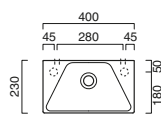

40* code CA14023ZE00