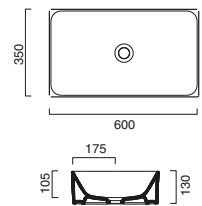

60 code CA16035ZE00