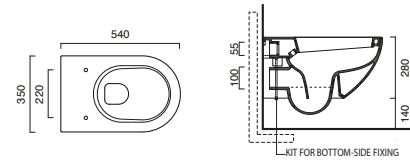

SFERA NF 54 WC WALL HUNG

code CA1VSF54RCB00
Wall hung WC 4,5 l flush.
Fixing set, code CA5KFST00 included.

NOTE: Suitable for Flush Frames 820mm or taller.