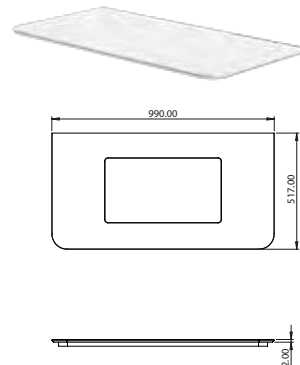

100 code EGU10NCT1