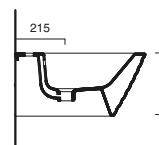

55 code CA1BS55NRBA