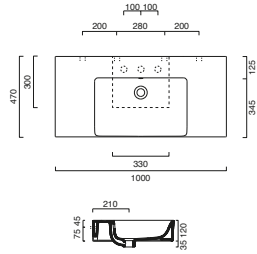

100 code CA110VPUN00