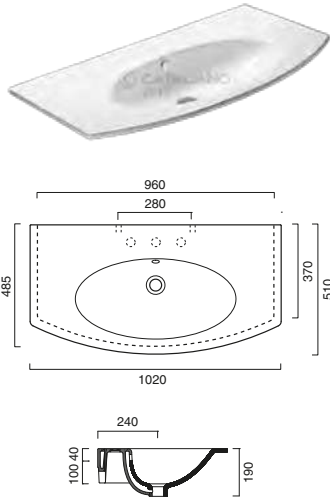

VELIS

Washbasins are semi-punched and are stocked with 0 or 1 tap hole. Where there is the option, additional tap holes can be drilled. We provide a drilling service at the cost of £25.00 per tap hole.

102 code CA1102VL00