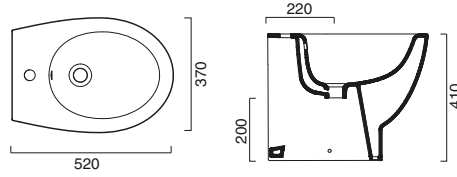

BACK TO WALL

ITALY WC

ITALY ECO 52 BIDET BACK TO WALL

code CA1BIECOIT00 ○
Back to wall single-hole bidet.
Fixing code Z3440 included.

£	cm	kg
298.00	52x37	23

newflush™

New flush without rim

ITALY ECO 52 WC BACK TO WALL

code CA1VPECORIT00
Back to wall WC with wall-outlet convertible to floor-outlet by a pipe fitting not included. 4,5 lt.
Fixing code Z3440 included.

298.00	52x37	25

TakeOff

code CA5ITSTF00
Antibacterial unalterable resin soft-close toilet seat.

159.00		

code CA5CUIG00
Connection elbow for floor outlet pipe.

30.00