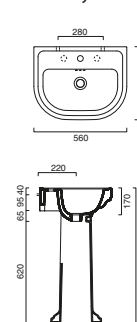

56 code CA156CV00