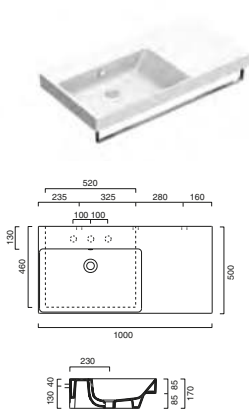

100 code CA110SZEUP00