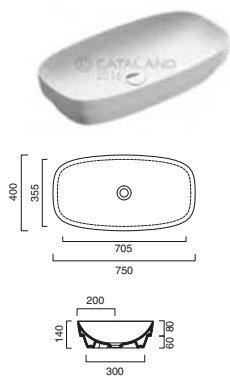

75 code CA175AGRLX00