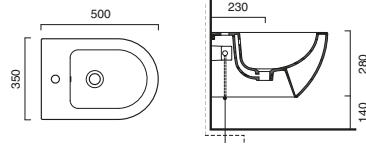

SFERA 50 BIDET WALL HUNG

code CA1BSS5000 ○
Wall hung single-hole bidet.
Fixing set, code CA5KFST00 included.

£	cm	kg
384.00	50x35	16