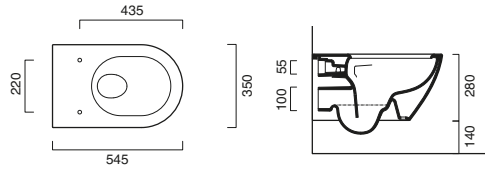

SFERA ECO NF 54 WC WALL HUNG

code CA1VSF54RECO00
Wall hung WC 4,5 l flush.
Fixing set, code CA5KFST00 included.

NOTE: Suitable for Flush Frames 980mm or taller.