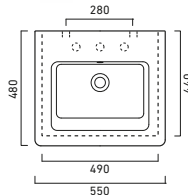

55 code CA155LI00