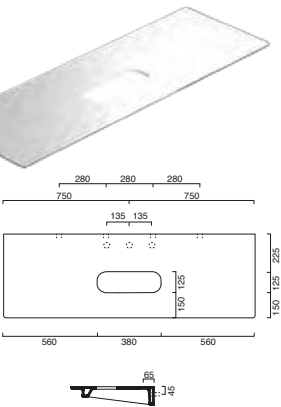

150 code CA1PC1505000