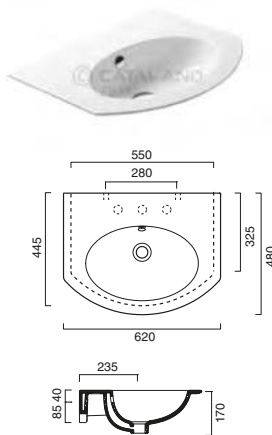

62 code CA162VL00