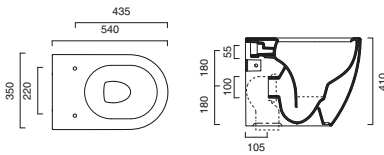

650.00	35x54	22

code CA5SCSTPBM
Soft-close Seat-cover Plus made of unalterable resin.
Satin white

224.00		3