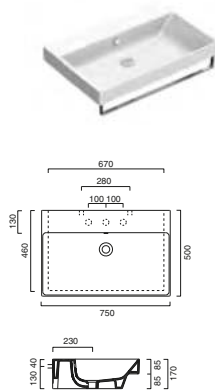

75 code CA175ZP00