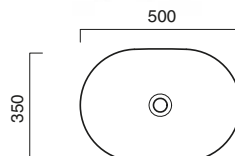

GOLD & SILVER

WCs & Bidets