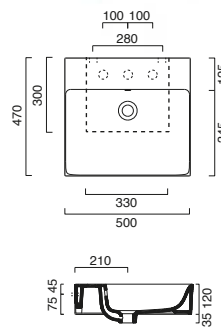

50 code CA150VPN00