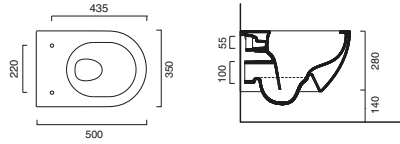

SFERA NF 50 WC WALL HUNG

code CA1VSS50R00
Wall hung WC 4,5 l flush.
Fixing set, code CA5KFST00 included.

NOTE: Suitable for Flush Frames 980mm or taller.