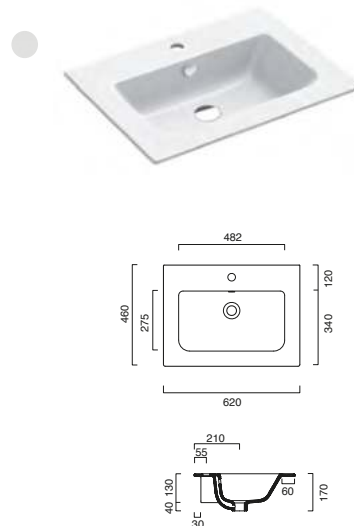

62 code CA162P46NLFC00