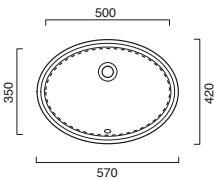

57 code CA1S05700