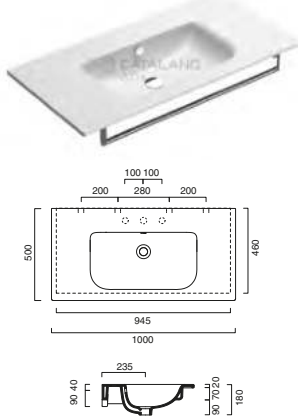

100 code CA1100SFN00