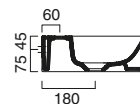

55 code CA15535ZP00