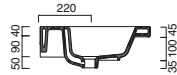

NEW LIGHT

Washbasins are semi-punched and are stocked with 0 or 1 tap hole. Where there is the option, additional tap holes can be drilled. We provide a drilling service at the cost of £25.00 per tap hole.

125 code CA1125LI00