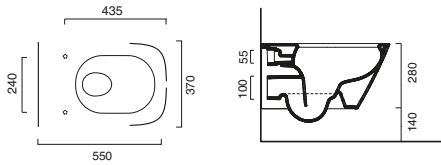

GREEN 55 WC WALL HUNG

code CA1VS55RGR00
Wall hung WC 4,5 l flush.
Fixing set, code CA5KFST00 included.

NOTE: Suitable for Flush Frames 980mm or taller.