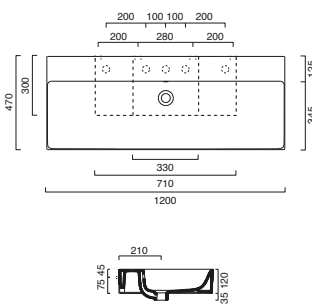

120 code CA112VPN00