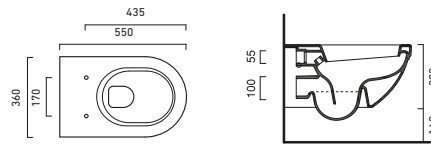

£	cm	kg
520.00	55x36	15

4.5/3lt
cwe

CANOVA ROYAL 55 WC WALL HUNG

code CA1VSCRN00
 Wall hung WC 4,5 l flush.
 Fixing set, code CA5KFST00 included.

520.00	55x36	19
--------	-------	----

code CA5SSST00
 Seat-cover made of unalterable resin.