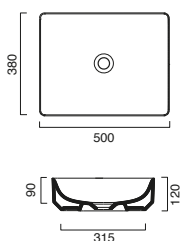

50 code CA150AGRN00
NEW