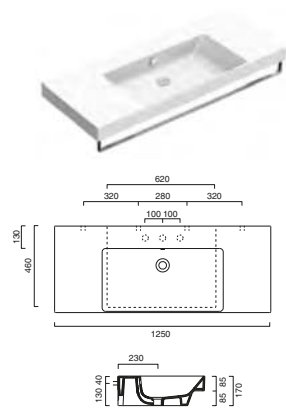

125 code CA1125ZEUP00