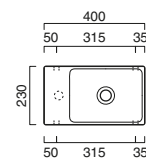

40 code CA14023VE00