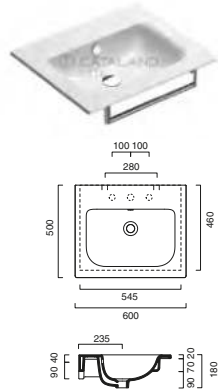

60 code CA160SFN00