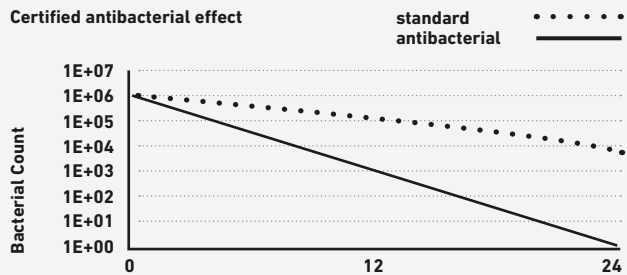

Antibacterial

toilet seat covers

The revolutionary antibacterial formula for all seat covers.*

Catalano seat covers are produced with FDA and EPA registered resins containing silver ions, to inhibit the growth of germs and bacteria. The antibacterial action is ISO 22196/ JIS Z 2801 certified and it is 99.99% effective.

Silver
Antibacterial protection

99.99%

* Not available for coloured and chrome finish toilet seats

CATAGlaze

Hidden Fixing

Soft Close

Take-Off System

Glazed Siphon

Brightness