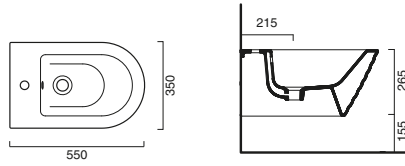

code CA5SCSTPNS
 Soft-close Seat-cover Plus made of unalterable resin.
 Satin black

224.00		3
--------	--	---

WALL HUNG

ZERO CLASSY 55 BIDET WALL HUNG

code CA1BS55ZEBM ○

Wall hung single-hole bidet.
Fixing set included
Satin white