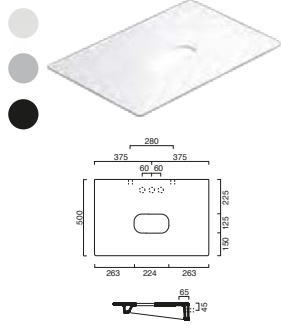

HORIZON 125

	£	cm	kg
code CA1125HZ00 ○○○ Wall-hung, on frame or on drawer unit installation. Without overflow. #2 fixing sets code Z3442 not included. Gloss white	795.00	125x50	30
code CA1125HZBM Satin white	1,113.00	125x50	30
code CA1125HZCS Satin cement	1,113.00	125x50	30
code CA1125HZNS Satin black	1,113.00	125x50	30
code CAZ3442 Fixing set	7.00		
code CA5P125HZ00 Aluminium towel rail.	174.00	101	1
code CA5P125HZNS Aluminium towel rail. Satin black	174.00	101	1