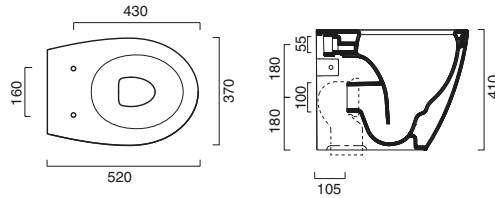

ITALY 52 WC BACK TO WALL

code CA1VP52RIT00
Back to wall WC, wall outlet convertible to floor outlet
with a pipe elbow. Concealed wall-hung fixing kit code
Z542386 included.

NOTE: Suitable for Flush Frames 980mm or taller.