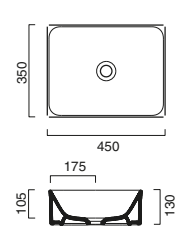

45 code CA14535ZE00