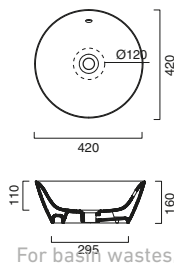

DESIGN WASHBASINS

SIT ON