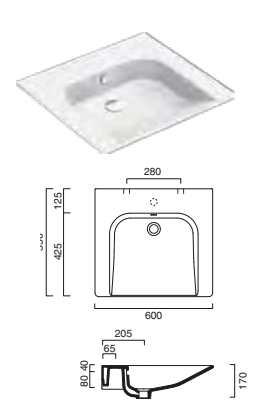

60 code CA160HE00