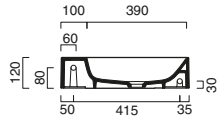

50 code CA15025VE00