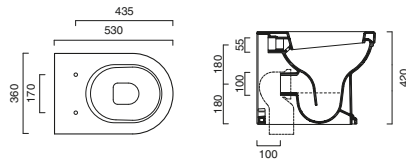

4.5/3lt
cwe

CANOVA ROYAL 53 WC BACK TO WALL

code CA1VPCR00
 Horizontal outlet wc. Can be adapted to floor outlet with a pipe fitting code CA5CUIG00, not included. 4,5 l.
 Fixing set, code CAZ508788 included.