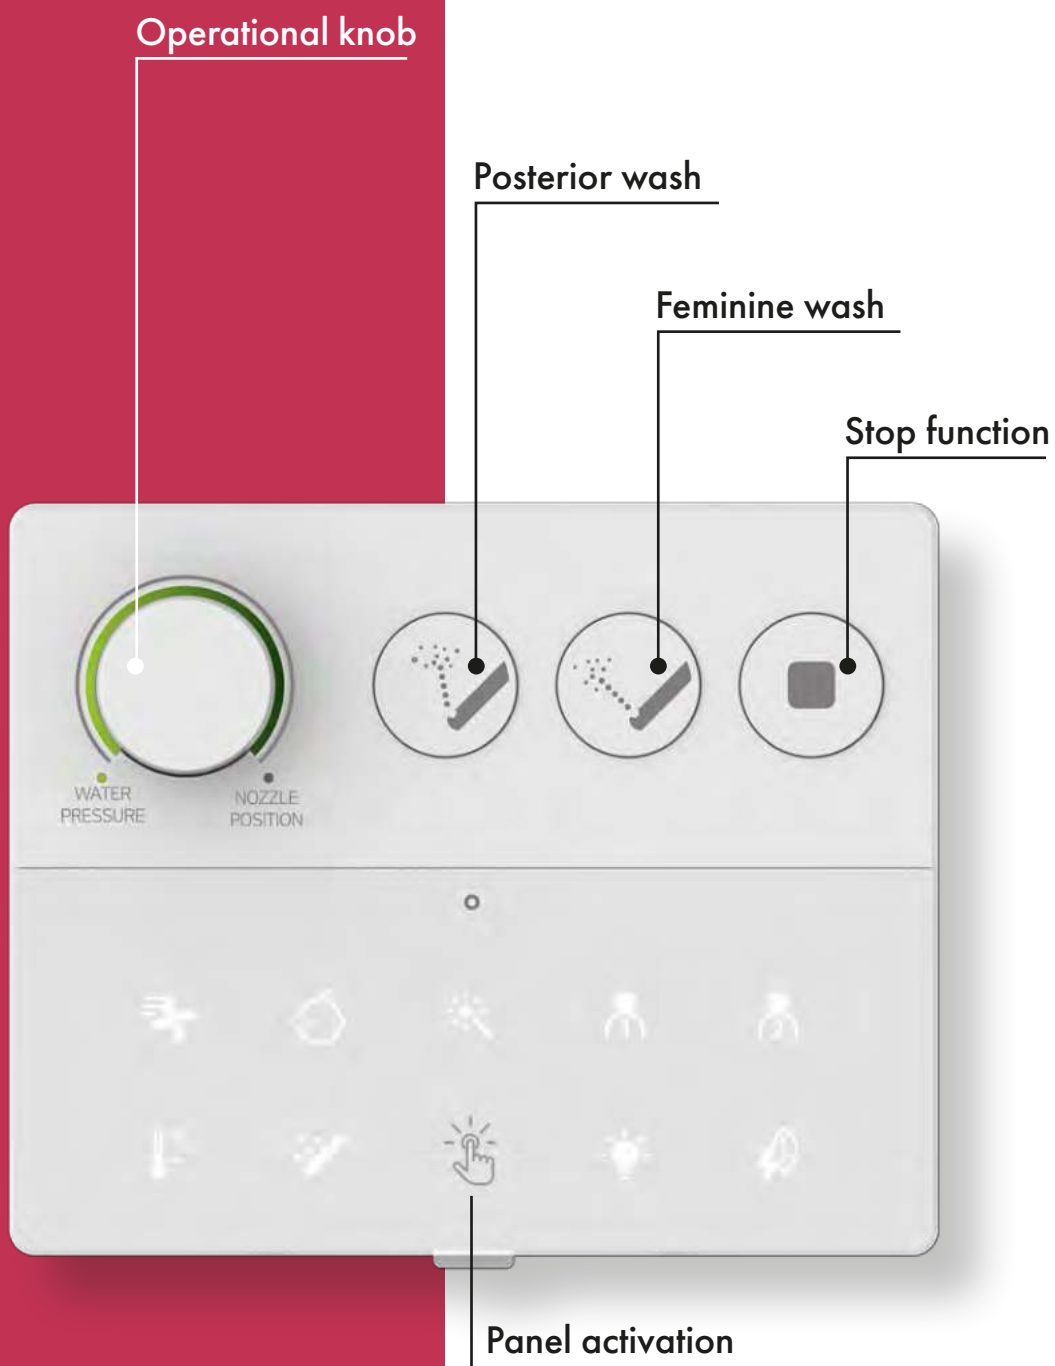

Water temperature

Nozzle washing
(auto)

Courtesy light (5
colours - 5 intensity)

Eco function