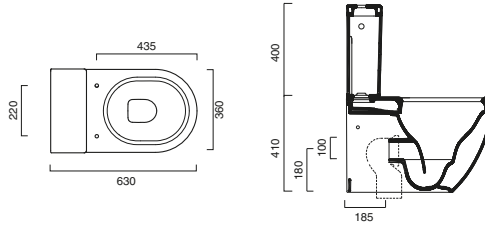

£ cm kg

360.00 63x36 34

code CA1CMSFR00

Ceramic body shell.

130.00 36x15 13

code CA5BASZ00

Flushing mechanism with dual flush device 3/4.5 litre.

78.00