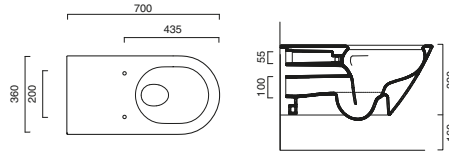

TakeOff

code CA5HNSTF00
Seat-cover made of unalterable resin.

116.00 3

code CA5RHNST00
Antibacterial toilet seat without cover with stabilizing bumpers and stainless steel continuous hinges (no soft close)

116.00 3

code CA5PRSO
Soundproofing protection for wall hung wc and bidet.

18.00 1

SFERA WC

WC'S, BIDETS & URINALS