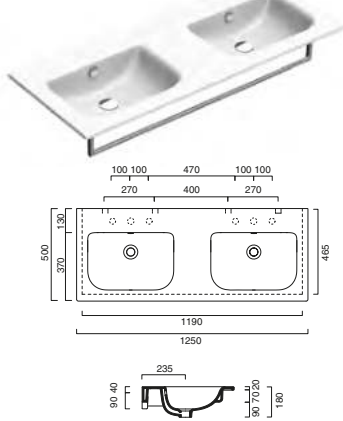

SFERA

Washbasins are semi-punched and are stocked with 0 or 1 tap hole. Where there is the option, additional tap holes can be drilled. We provide a drilling service at the cost of £25.00 per tap hole.

125 code CA1125SFD00