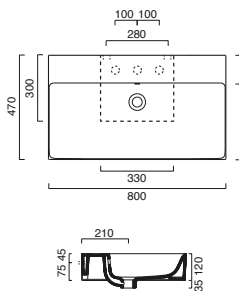

80 code CA180VPN00