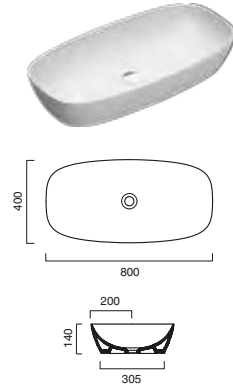

80 code CA180APGRLX