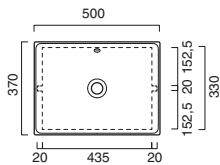

50 code CA15037VEN00