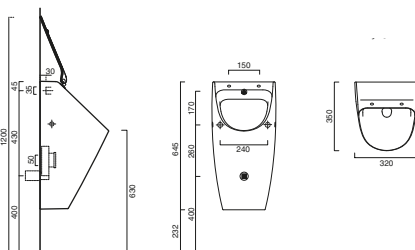

SFERA NF 64 URINAL

code CA10R64FNS
Urinal with pre-punched holes to fix the lid.
Fixing set, code Z545059 included.