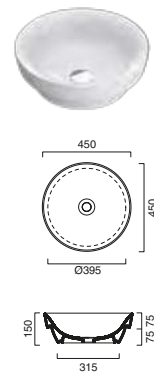

45 code CA145ASFN00