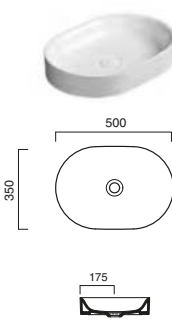

50 code CA150AHZ00