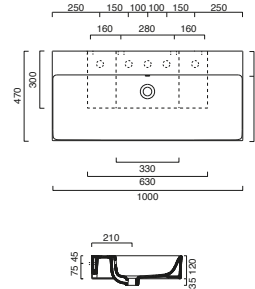

100 code CA110VPN00