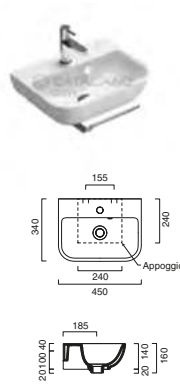

45 code CA145BSF00/CA145BSFNP00