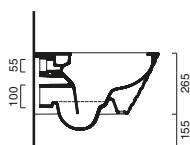

55 code CA1BS55NRBA