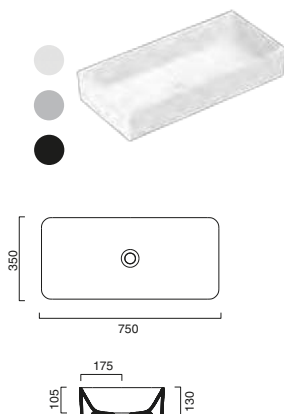

55 code CA155DZEUP00

75* code CA17535ZE00

55 code CA155SZEUP00

60* code CA16035ZE00

40 code CA14032VE00

45* code CA14535ZE00

VERSO 50	£	cm	kg
code CA15025VE00  Suitable for wall-hung, sit-on or basin unit installation.	316.00	50x25	10
code CA15025VEBM Satin white	441.00	50x25	10
code CA15025VECS Satin cement	441.00	50x25	10
code CA15025VENS Satin black	441.00	50x25	10
code CA5P5025VE00 Chrome-aluminum towel rail.	130.00	47	1