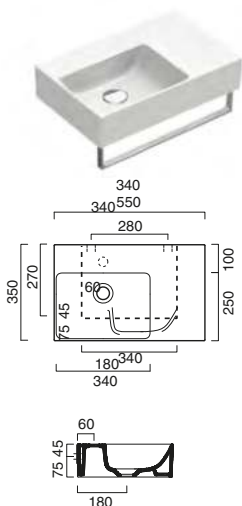

55 code CA155DZEUP00

75* code CA17535ZE00

55 code CA155SZEUP00

60* code CA16035ZE00

40 code CA14032VE00

45* code CA14535ZE00

VERSO 50	£	cm	kg
code CA15025VE00  Suitable for wall-hung, sit-on or basin unit installation.	316.00	50x25	10
code CA15025VEBM Satin white	441.00	50x25	10
code CA15025VECS Satin cement	441.00	50x25	10
code CA15025VENS Satin black	441.00	50x25	10
code CA5P5025VE00 Chrome-aluminum towel rail.	130.00	47	1