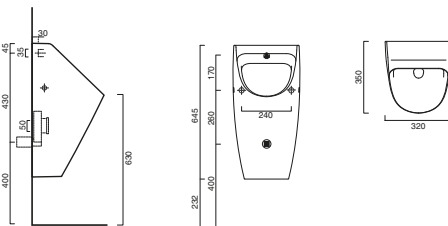

newflush™
New flush
without rim

SFERA NF 64 URINAL

code CA10R64NS
Urinal without lid.
Fixing set, code Z545059 included.