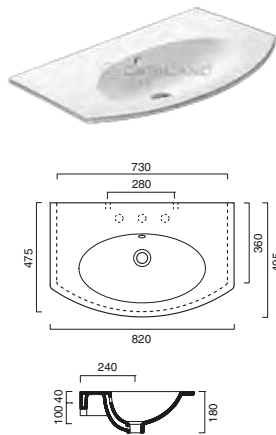

82 code CA182VL00