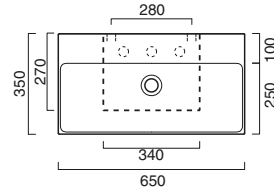

65 code CA16535ZP00