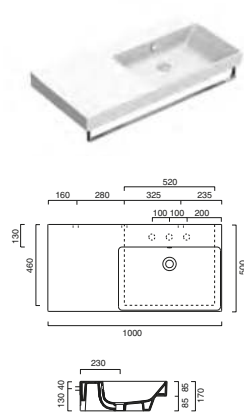

100 code CA110DZEUP00