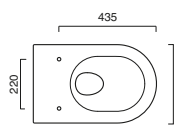

55 code CA1BS55NRBA