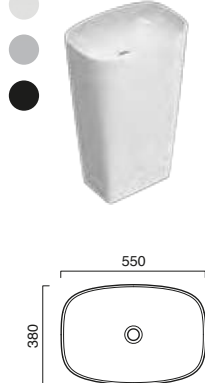

55 code CA1FRGRLX00
CA1FRPGLX00