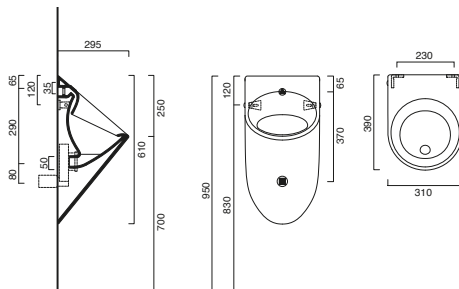

URINAL BIG BOY

code CA1BIGBOY00

Urinal without lid.
Fixing set, code Z545059 included.