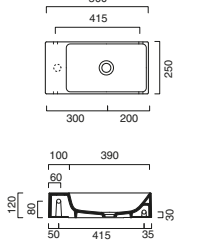

DESIGN WASHBASINS

SIT ON

50 code CA15025VE00