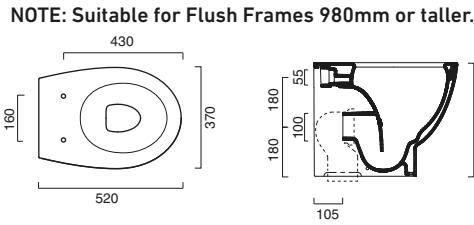

ITALY ECO 52 WC BACK TO WALL

code CA1VPECORIT00
Back to wall WC with wall-outlet convertible to floor-outlet by a pipe fitting not included. 4,5 lt.
Fixing code Z3440 included.