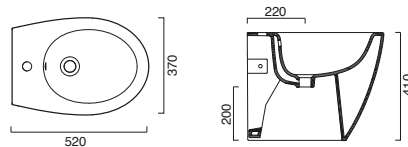

ITALY 52 BIDET BACK TO WALL

code CA1BI52ITBM ○
Back to wall single-hole bidet. Concealed wall-hung
fixing kit code Z542386 included.
Satin white