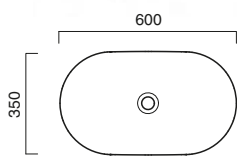

GOLD & SILVER

WCs & Bidets