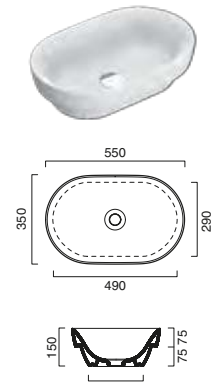

55 code CA155ASFN00