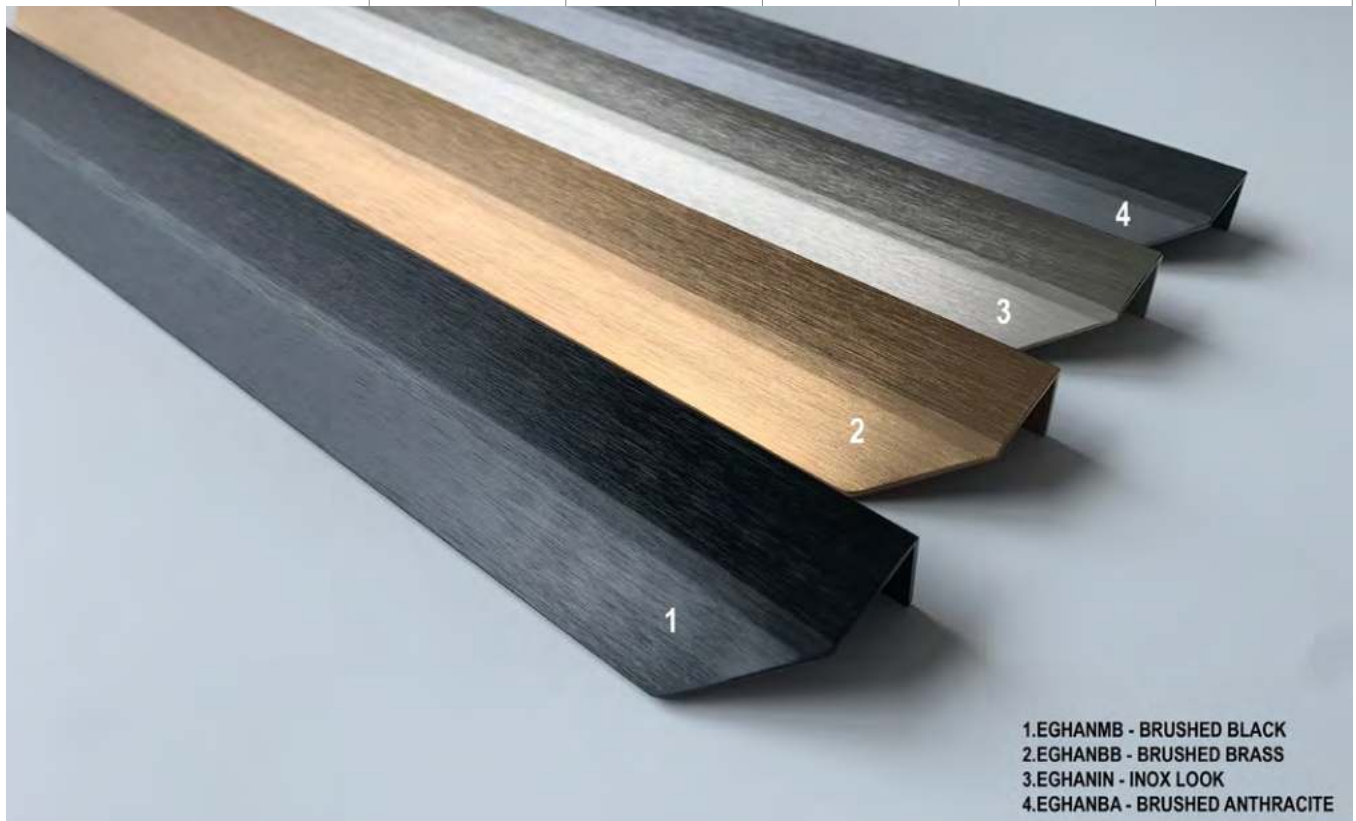

Any other Matt RAL colour or Matt Paint finish	£
code EJJ45TUR.RAL	£2,722.00
code EJJ45TUL.RAL	£2,722.00

HANDLES

	INOX	BRASS	BLACK	ANTHRACITE	CHROME
T-BAR KNURLED HANDLE 280MM LONG	£57.00	£57.00	£57.00	£57.00	
					
	code EHAN060	code EHAN061	code EHAN062	code EHAN063	
KNURLED KNOB 30MM DIAMETER	£32.00	£32.00	£32.00	£32.00	
					
	code EHAN064	code EHAN065	code EHAN066	code EHAN067	
CUP HANDLE 85MM LONG	£30.00	£30.00	£30.00	£30.00	
					
	code EHAN068	code EHAN069	code EHAN070	code EHAN071	
"GREEN" PROFILE HANDLE 350MM LONG	£24.00	£24.00	£24.00	£24.00	£54.00
					
	code EGHANIN	code EGHANBB	code EGHANMB	code EGHANBA	code EGHANPC