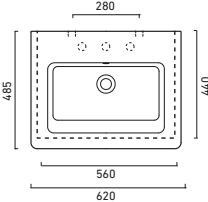

62 code CA162LI00