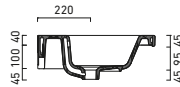

62 code CA162LI00