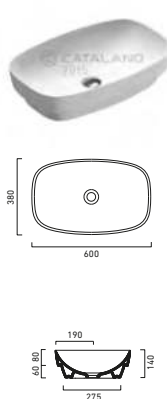

60 code CA160AGRLX00