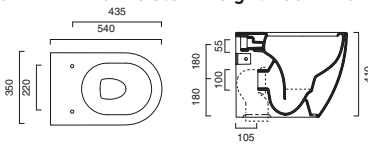

523.00	35x54	22

TakeOff

code CA5SCSTF000
Soft-close Seat-cover made of unalterable resin.

157.00		3

TakeOff

code CA5SCSTP000
Soft-close Seat-cover Plus made of unalterable resin.

191.00		3

TakeOff

code CA5SCSTPLCR
Toilet seat, soft-close Plus, lacquered chrome finish.

332.00		3

TakeOff

code CA5ZECOFN00
Soft-close Seat-cover Eco made of unalterable resin.

108.00		3