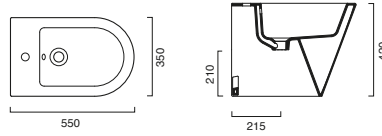

BACK TO WALL

ZERO 55 BIDET BACK TO WALL

code CA1BI5500
Bidet single hole.
Fixing set, code CAZ3440 included.

£ cm kg

495.00 55x35 20

ZERO 55 WC BACK TO WALL

code CA1VP5500
WC with horizontal outlet can be adapted to floor outlet by a pipe fitting code CA5CUIG00, not included. 4,5 l.
Fixing set, code CAZ3440 included.

495.00 55x35 24

4.5/3lt
cwe

code CA5SCSTF000
Antibacterial unalterable resin soft-close toilet seat.

157.00 3

code CA5SCST000
Antibacterial unalterable resin without soft-close toilet seat.

101.00 3

code CA5SCSTP000
Soft-close Seat-cover Plus made of unalterable resin.

191.00 3

code CA5SCSTPLCR
Toilet seat, soft-close Plus, lacquered chrome finish.

332.00 3

code CA5ZECOFN00
Soft-close Seat-cover Eco made of unalterable resin.

108.00 3

4.5/3lt
cwe

ZERO 45 WC BACK TO WALL

code CA1VP4500
WC with horizontal outlet can be adapted to floor outlet by a pipe fitting code CA5CUIG00, not included. 4,5 l.
Fixing set, code CAZ3440 included.

447.00 45x35 23

code CA5V45STP00
Soft-close Seat-cover made of unalterable resin.

195.00 3