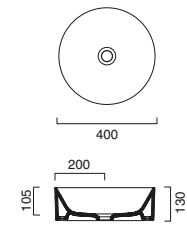

DESIGN WASHBASINS

SIT ON