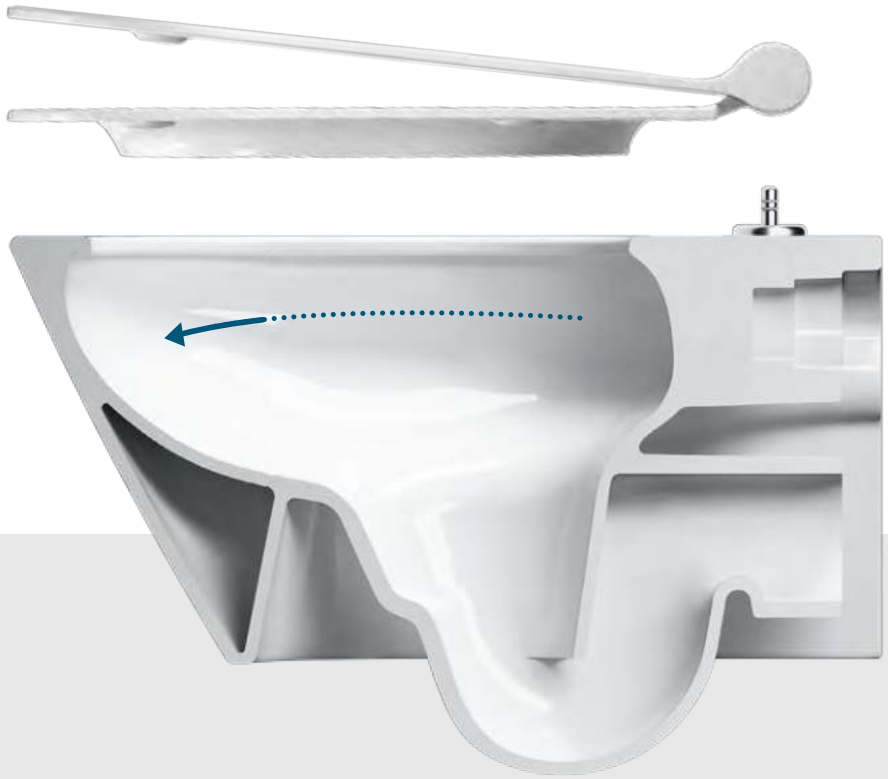

Take-Off System

Hidden Fixing

Glazed Siphon

TRUE RIMLESS DESIGN

The absence of the rim facilitates more thorough cleaning, improving hygiene.

Traditional Rim

Newflush™

Italy 52 x 37