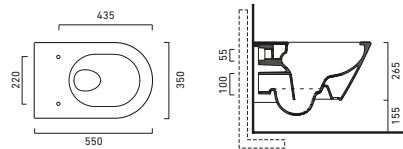

522.00	55x35	23

TakeOff

code CA5SCSTF000
Antibacterial unalterable resin soft-close toilet seat.

157.00		3

TakeOff

code CA5SCST000
Antibacterial unalterable resin without soft-close toilet seat.

101.00		3

TakeOff

code CA5SCSTP000
Soft-close Seat-cover Plus made of unalterable resin.

191.00		3

TakeOff

code CA5SCSTPLCR
Toilet seat, soft-close Plus, lacquered chrome finish.

332.00		3

TakeOff

code CA5ZECOFN00
Soft-close Seat-cover Eco made of unalterable resin.

108.00		3

code CA5PRSO
Soundproofing protection for wall hung wc and bidet.

18.00		1