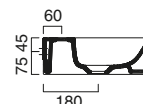

55 code CA155DZEUP00

75* code CA17535ZE00

55 code CA155SZEUP00

60* code CA16035ZE00

40 code CA14032VE00

45* code CA14535ZE00

VERSO 50	£	cm	kg
code CA15025VE00  Suitable for wall-hung, sit-on or basin unit installation.	316.00	50x25	10
code CA15025VEBM Satin white	441.00	50x25	10
code CA15025VECS Satin cement	441.00	50x25	10
code CA15025VENS Satin black	441.00	50x25	10
code CA5P5025VE00 Chrome-aluminum towel rail.	130.00	47	1