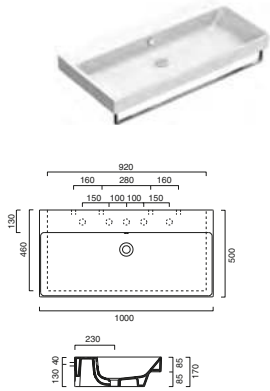

ZERO

Washbasins are semi-punched and are stocked with 0 or 1 tap hole. Where there is the option, additional tap holes can be drilled. We provide a drilling service at the cost of £25.00 per tap hole.

100 code CA110ZP00