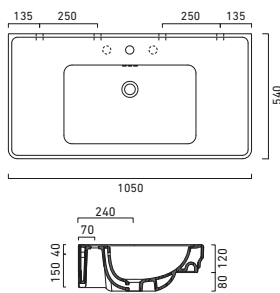

105 code CA1105CV00