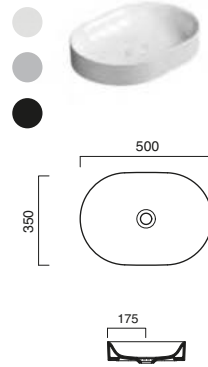

50 code CA150AHZ00