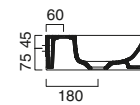

65 code CA16535ZP00