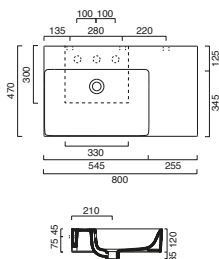

80 code CA180SVPN00