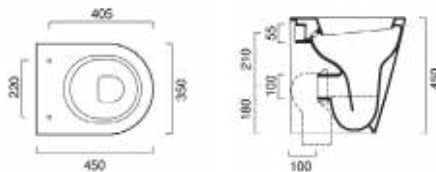

447.00 45x35 23

code CA5V45STP00
Soft-close Seat-cover made of unalterable resin.

195.00 3