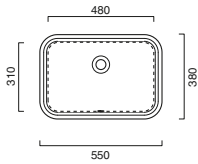

55 code CA1SOCN00