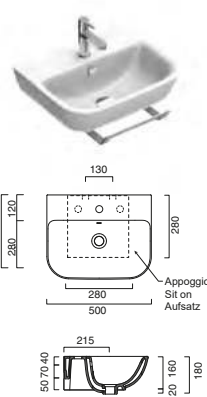

50 code CA150BSF00