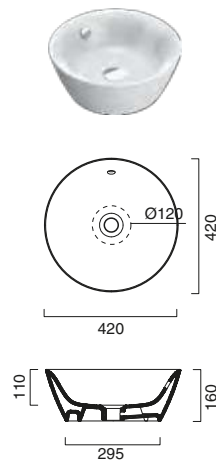

42 code CA142APVL00