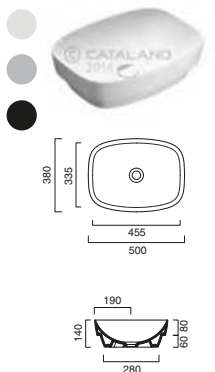

50 code CA150AGRLX00