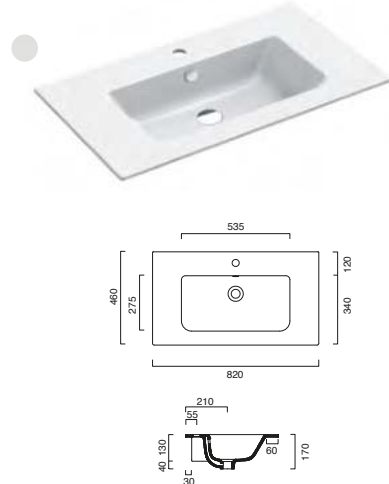

82 code CA182P46NLFC00