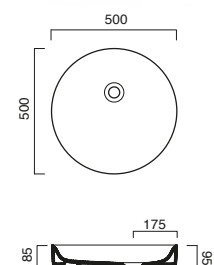

DESIGN WASHBASINS

SIT ON