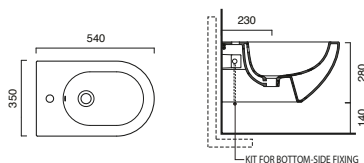

code CA5SIOR00

Trap with horizontal outlet ø50.

£ 32.00

WALL HUNG

SFERA 54 BIDET WALL HUNG

code CA1BSF54BM ○
 Wall hung single-hole bidet.
 Fixing set, code CA5KFST00 included.
 Satin white

code CA1BSF54CS ○
 Satin cement