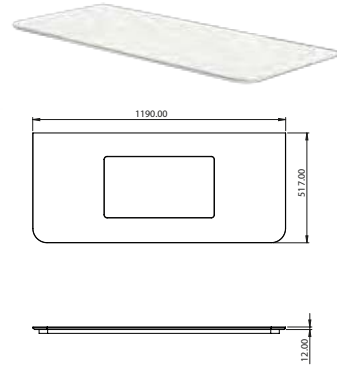

120 code EGU12NCT1