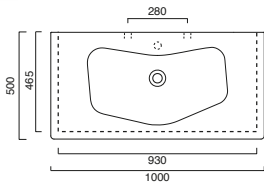

100 code CA1100EDCS