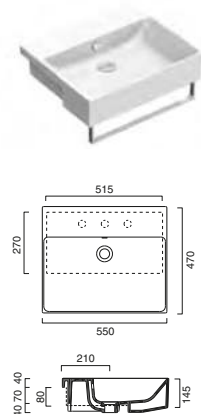

SEMI RECESS

55 code CA1LS55ZP00