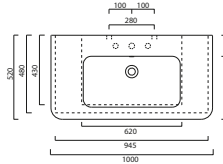

GREEN UP

100 code CA1100GRUP00