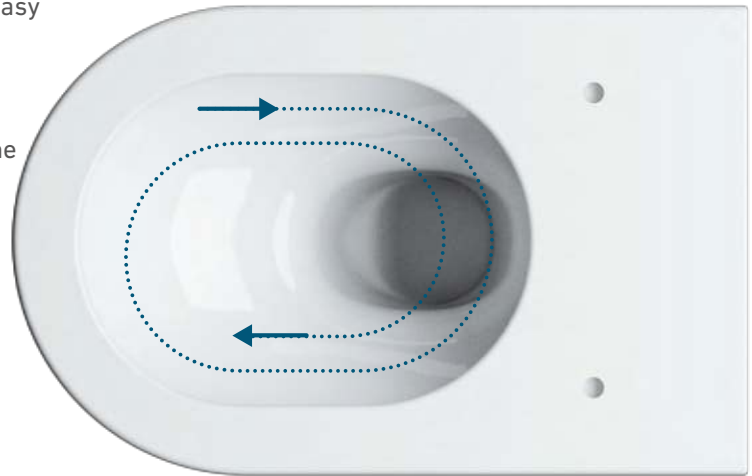

Brightness

Newflush WCs feature:

- An award winning true rimless design for easy cleaning
- Vortex flushing system for optimal flushing performance
- Cataglaze as standard for maximum hygiene
- Superior silent flushing

NOTE: Suitable for Flush Frames 980mm or taller.

VORTEX FLUSHING SYSTEM

The Vortex flushing system optimises the flushing performance with the benefit of minimal noise.

Sfera Comfort 70 x 36

Zero 55 x 35

Sfera Eco 54.5 x 35