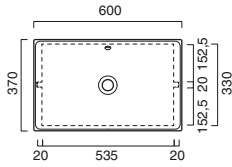

VERSO

Washbasins are semi-punched and are stocked with 0 or 1 tap hole. Where there is the option, additional tap holes can be drilled. We provide a drilling service at the cost of £25.00 per tap hole.

60 code CA16037VE00