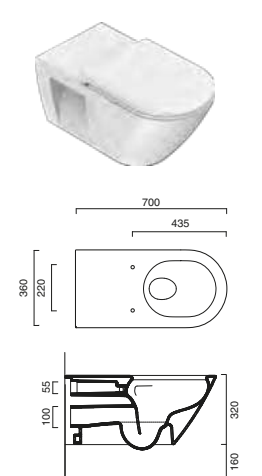

70 *newflush*™ code CA1VSHNR00