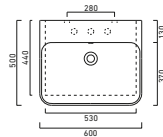

60 code CA160GR00