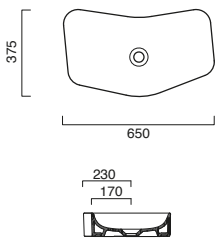

DESIGN WASHBASINS

SIT ON