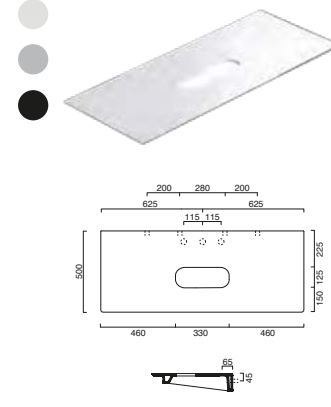

125 code CA1PC1255000