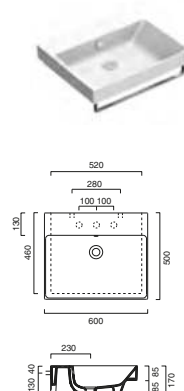

60 code CA160ZP00