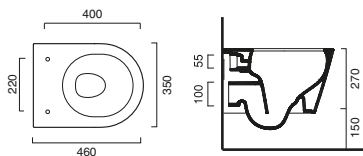

ZERO 46 WC WALL HUNG

code CA1VSZ46R00

Wall hung WC
Fixing set included
Gloss White

NOTE: Not suitable for low level cisterns.
NOTE: Suitable for Flush Frames 980mm or taller.