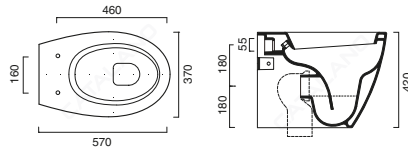

VELIS 57 WC BACK TO WALL

code CA1VPT5700
WC with wall-outlet, can be adapted to floor-outlet by a pipe fitting code CA5CUIG00 not included. 4,5 l.
Hidden Fixing set, code Z542386 included.