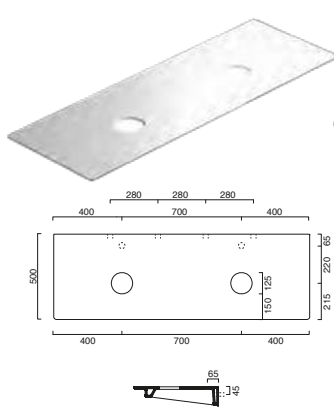

150 code CA1PC15050DS00