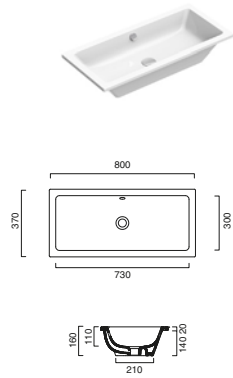

80 code CA18037ZE00