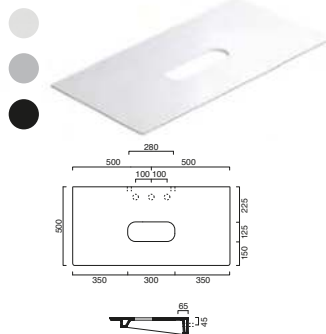

100 code CA1PC1005000