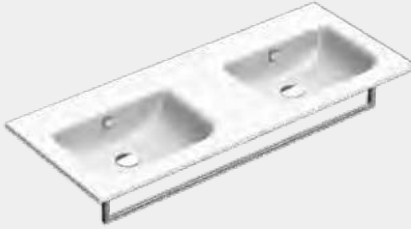

SFERA 125

code CA1125SFD00 ○○○
Suitable for wall hung, sit-on or basin unit installtion.

£	cm	kg
962.00	125x50	34

code CA5P125SFD00
Chrome aluminum towel rail.

183.00	108	1