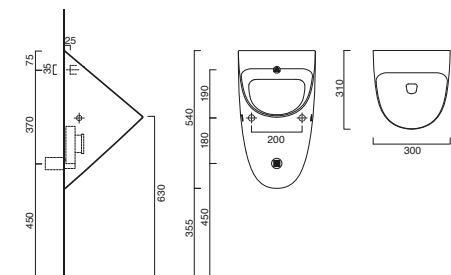

URINAL SFERA 54

code CA10R5400

Urinal without lid.
Fixing set, code Z545059 included.