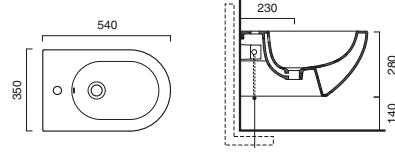

SFERA 54 BIDET WALL HUNG

code CA1BSF5400 ○
Wall hung single-hole bidet.
Fixing set, code CA5KFST00 included.