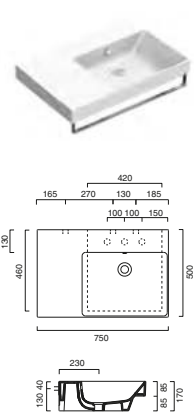

75 code CA175DZEUP00