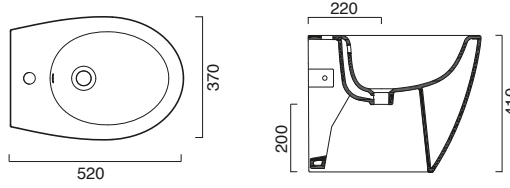

BACK TO WALL

Satin white available.
See page 324

ITALY 52 BIDET BACK TO WALL

code CA1BI52IT00
Back to wall single-hole bidet. Concealed wall-hung
fixing kit code Z542386 included.