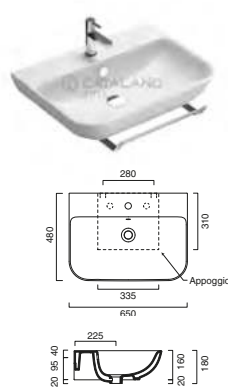

65 code CA165BSF00