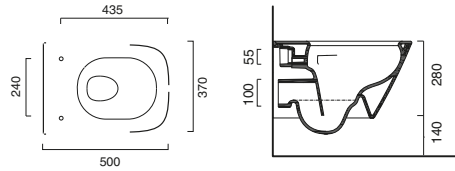

523.00   50x37   23

code CA5GR55STP00
Soft-close Seat-cover made of unalterable resin.

191.00   3

code CA5KFST00
Kit for bottom-side fixing.

33.00