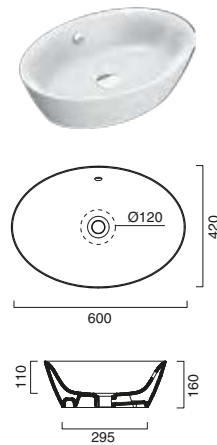

60 code CA160APVL00