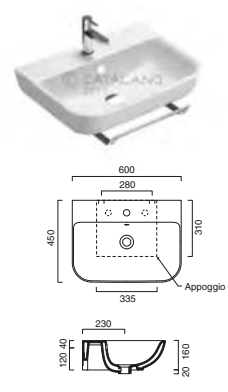

60 code CA160BSF00