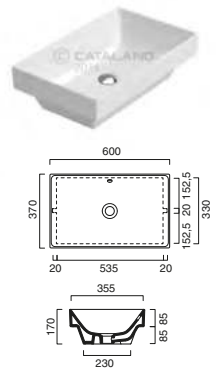

SIT ON | SEMI INSET

60 code CA16037VE00