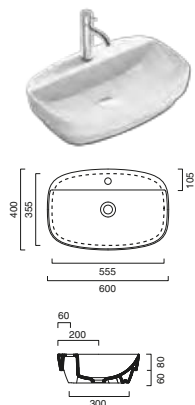

DESIGN WASHBASINS

SIT ON | SEMI INSET

60 code CA160GRLXN00