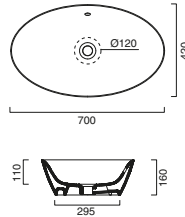

70 code CA170APVL00