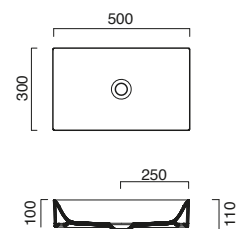

50 code CA150AVP00