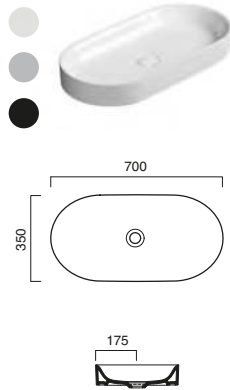

HORIZON

70 code CA170AHZ00