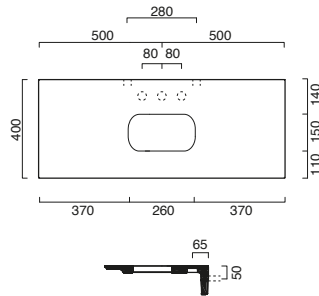

100 code CA1PC1004000