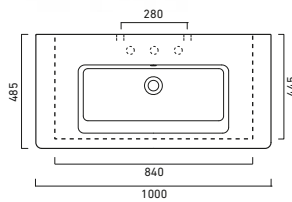

100 code CA1100LI00