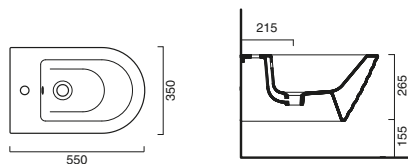

ZERO CLASSY 55 BIDET WALL HUNG

code CA1BS55ZE00

Wall hung single-hole bidet.
Fixing set included.
Gloss White