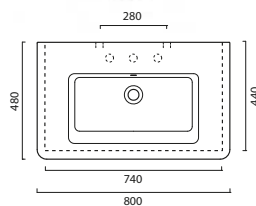

80 code CA180LI4800