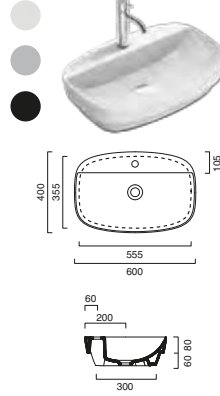

60 code CA160GRLXN00