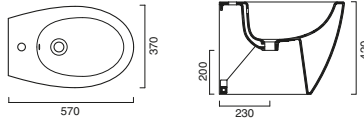

VELIS 57 BIDET BACK TO WALL

code CA1BI57N00 ○
Single-hole bidet.
Hidden Fixing set, code Z542386 included.

£   cm   kg

596.00   37x57   22