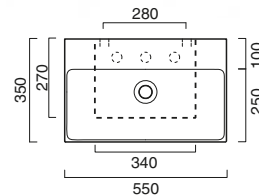

55 code CA15535ZP00