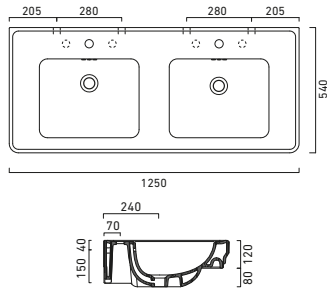

CANOVA ROYAL

Washbasins are semi-punched and are stocked with 0 or 1 tap hole. Where there is the option, additional tap holes can be drilled. We provide a drilling service at the cost of £25.00 per tap hole.

125 code CA1125CV00