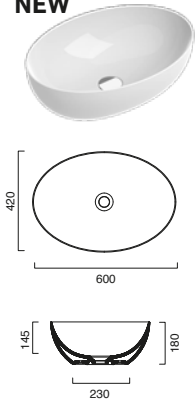

SIT ON

60 code CA16042AVL00
NEW