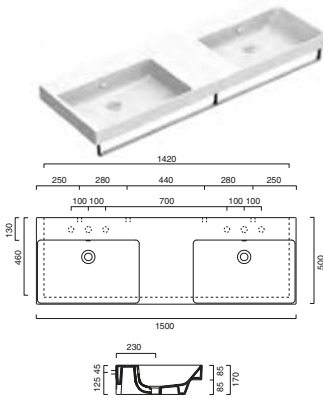

ZERO

Washbasins are semi-punched and are stocked with 0 or 1 tap hole. Where there is the option, additional tap holes can be drilled. We provide a drilling service at the cost of £25.00 per tap hole.

150 code CA1150ZEDUP00