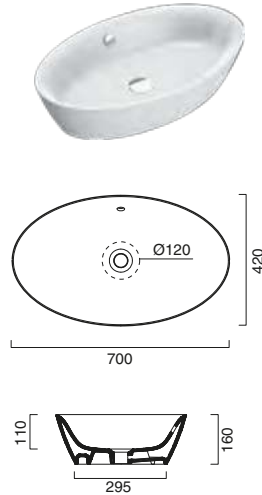

70 code CA170APVL00