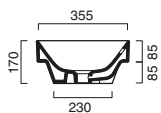

50 code CA15037VEN00