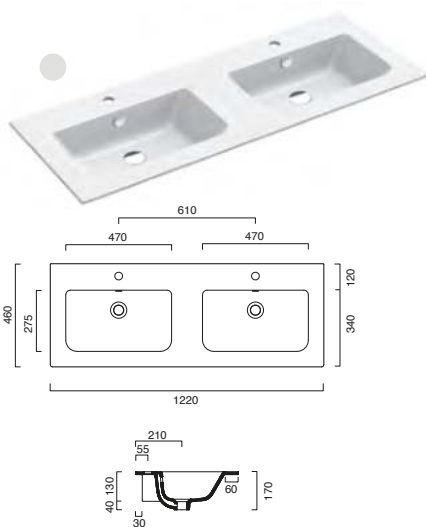

PROGETTO

122 code CA1122P46DNLFC00