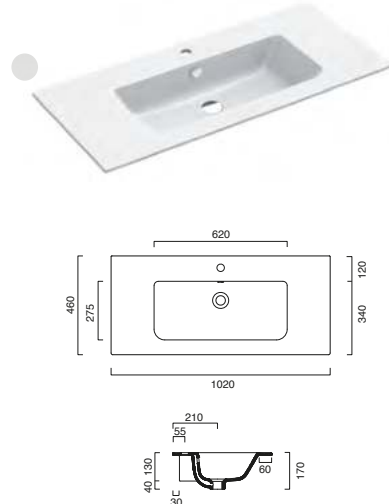

102 code CA1102P46NLFC00