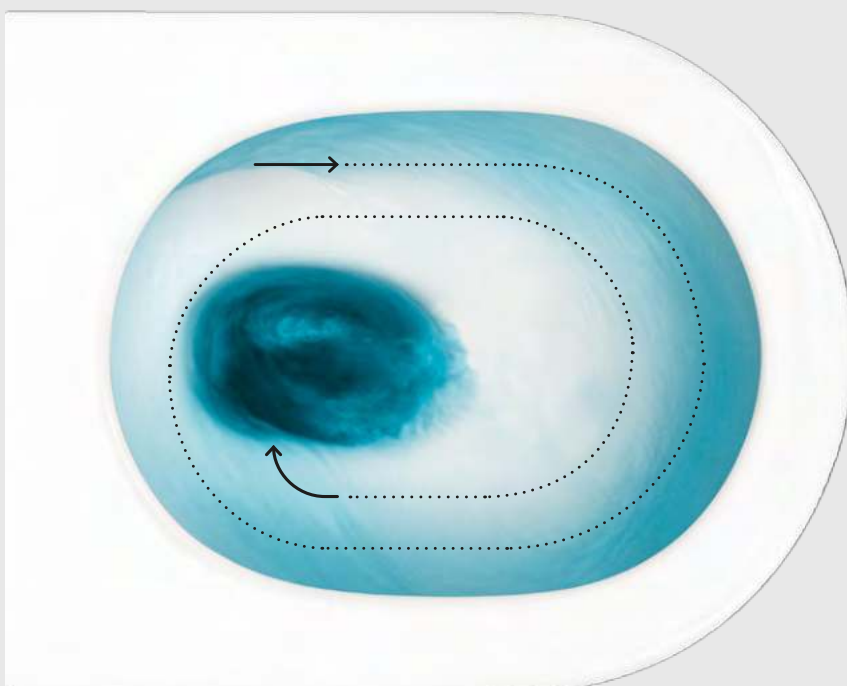

Newflush WCs feature:

- An award winning true rimless design for easy cleaning
- Vortex flushing system for optimal flushing performance
- Cataglaze as standard for maximum hygiene
- Superior silent flushing

NOTE: Suitable for Flush Frames 980mm or taller.

VORTEX FLUSHING SYSTEM

The Vortex flushing system optimises the flushing performance with the benefit of minimal noise.