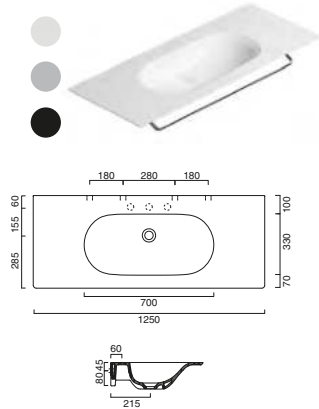

125 code CA1125HZ00