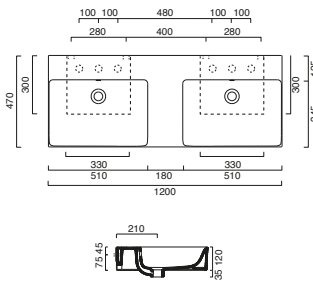

NEW PREMIUM

Washbasins are semi-punched and are stocked with 0 or 1 tap hole. Where there is the option, additional tap holes can be drilled. We provide a drilling service at the cost of £25.00 per tap hole.

120 code CA112VPUPD00