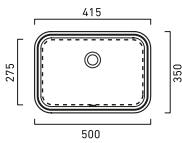

50 code CA1S50CN00