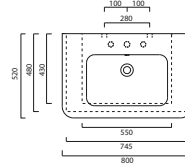

80 code CA180GRUP00