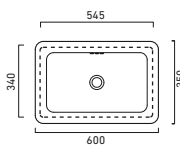

55 code CA1SOCN00

57 code CA1S05700

50 code CA1S50CN00

60 code CA160ACV00

Sit on