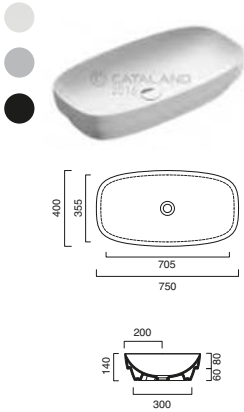

GREEN LUX

75 code CA175AGRLX00