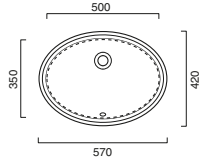

57 code CA1S05700