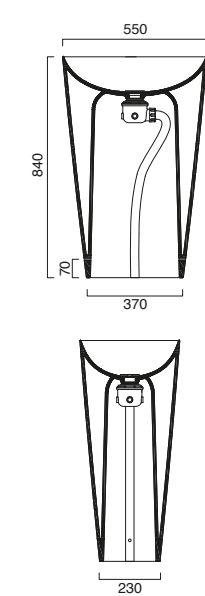

60 code CA160APGRLX00