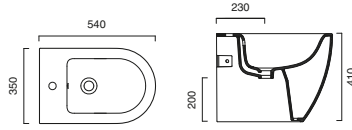

£	cm	kg
650.00	35x54	22