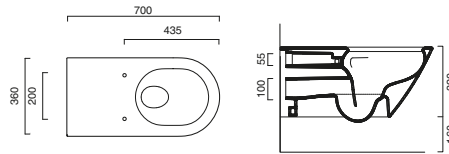

SFERA COMFORT NF WC 70 WALL HUNG

£ cm kg

code CA1VSHNR00

Wall hung WC 6 l flush.

£808.00

70x36

38

NOTE: Suitable for Flush Frames 980mm or taller.