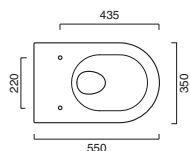

55 code CA1BS55NRBA