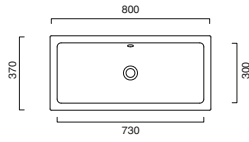

60 code CA16037ZE00

**VERSO 50**

code CA15025VE00 
 Suitable for sit-on or wall hung installation.
 Without overflow.
 Reversible basin.

£	cm	kg
316.00	50x25	10

code CA5P5025VE00
 Chrome aluminum towel rail.