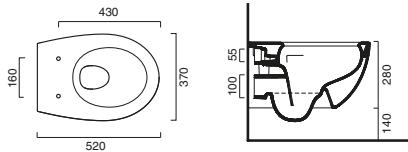

459.00	52x37	23

code CA5ITSTFBM
Antibacterial unalterable resin soft-close toilet seat.

224.00