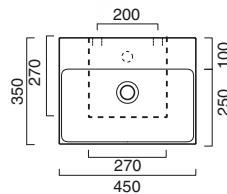

55 code CA155DZEUP00

75* code CA17535ZE00

55 code CA155SZEUP00

60* code CA16035ZE00

40 code CA14032VE00

45* code CA14535ZE00

VERSO 50	£	cm	kg
code CA15025VE00  Suitable for wall-hung, sit-on or basin unit installation.	316.00	50x25	10
code CA15025VEBM Satin white	441.00	50x25	10
code CA15025VECS Satin cement	441.00	50x25	10
code CA15025VENS Satin black	441.00	50x25	10
code CA5P5025VE00 Chrome-aluminum towel rail.	130.00	47	1