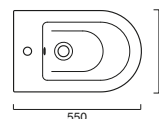

55 code CA1BS55NRBA