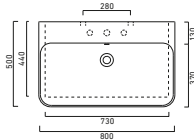

80 code CA180GR00