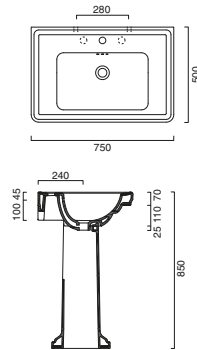

75 code CA175CV00