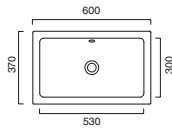

60 code CA16037ZE00

**VERSO 50**

code CA15025VE00 
 Suitable for sit-on or wall hung installation.
 Without overflow.
 Reversible basin.

£	cm	kg
316.00	50x25	10

code CA5P5025VE00
 Chrome aluminum towel rail.