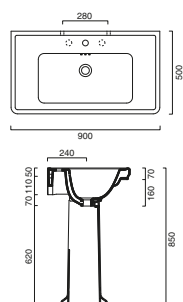

90 code CA190CV00