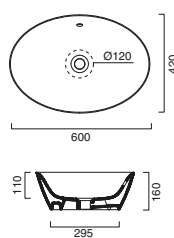

60 code CA160APVL00