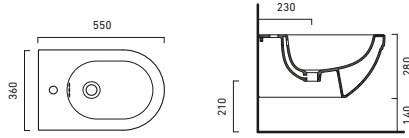

£	cm	kg
520.00	55x36	15

4.5/3lt
cwe

CANOVA ROYAL 55 WC WALL HUNG

code CA1VSCRN00
 Wall hung WC 4,5 l flush.
 Fixing set, code CA5KFST00 included.

520.00	55x36	19
--------	-------	----

code CA5SSST00
 Seat-cover made of unalterable resin.