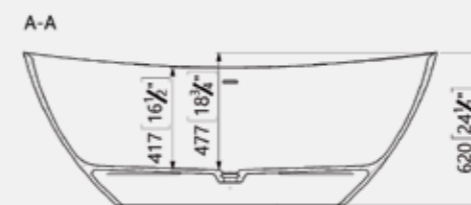

Technical Information

Estimated Volume - 260L