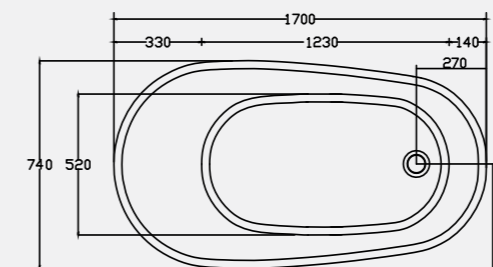

Technical Information

Estimated Volume - 250L