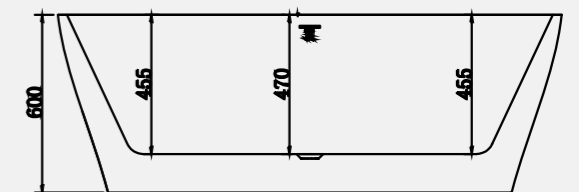

Technical Information

Estimated Volume - 320L