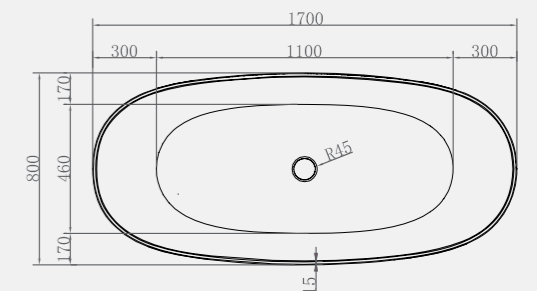

Technical Information

Estimated Volume - 240L