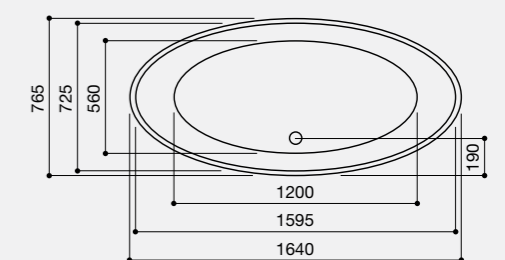

Technical Information

Estimated Volume - 210L