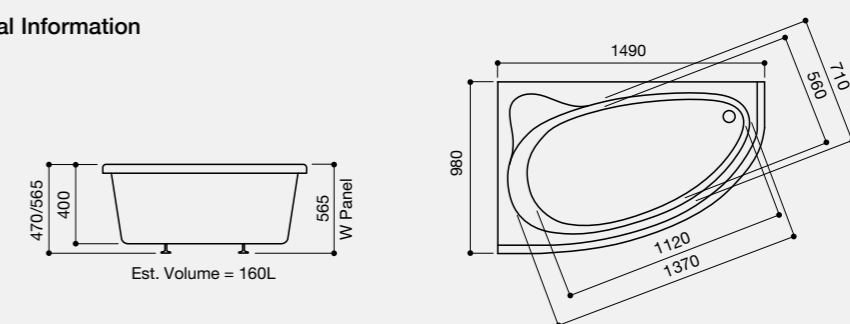

Technical Information