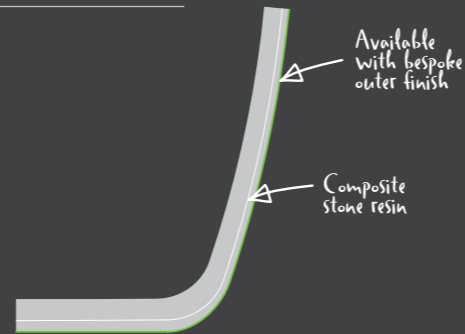

Freestanding Baths

As Britain's oldest and most respected bathroom company, we have been involved in the wonderful art of combining form and function and of merging the finest materials with time tested expertise for longer than any other bath manufacturer - To create a range of beautifully proportioned freestanding baths that are unsurpassed for quality, design, innovation and comfort.

AdCast by Adamsez - Stone

Our flagship Olympia and Olympic baths are made from AdCast. These composite stone baths are cast from the finest of materials to ensure a supreme finish that will last a lifetime. Handmade by our skilled artisans, these baths are available with bespoke outer finishes.