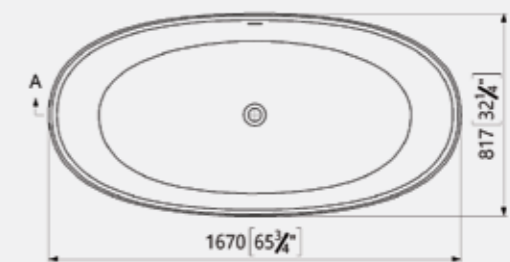

Technical Information

Estimated Volume - 260L