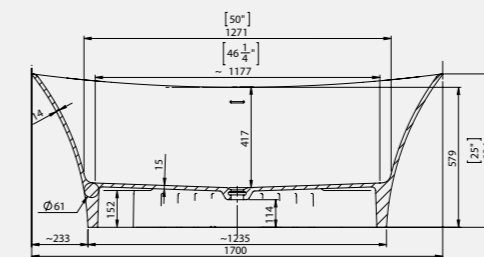

Technical Information

Estimated Volume - 235L