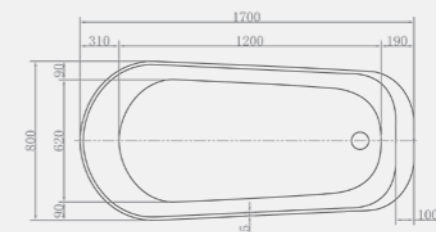

Technical Information

Ennis 1700 x 800mm Bath
Estimated Volume - 250L