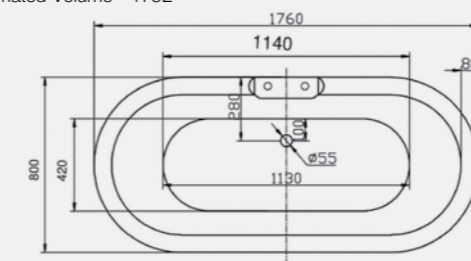

Technical Information

Estimated Volume - 175L