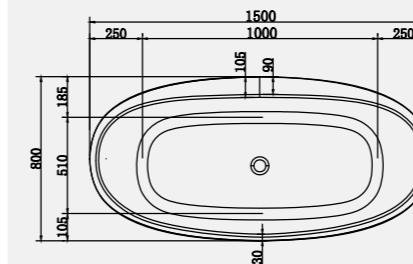

Technical Information

**Capri Small
1500 x 800mm Bath**
Estimated Volume - 220L