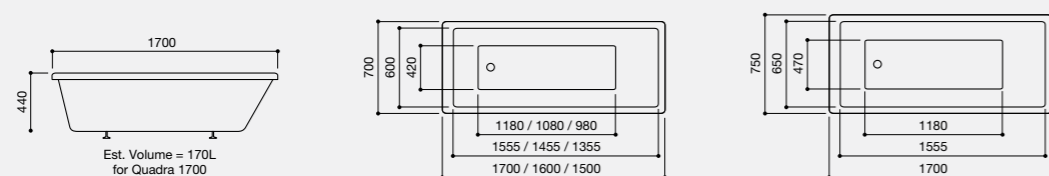

Technical Information