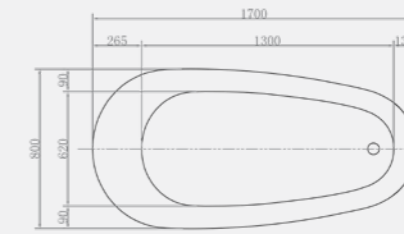

Technical Information

Espie 1700 x 800mm Bath
Estimated Volume - 270L