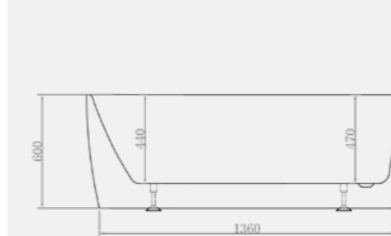

Espie 1500 x 800mm Bath
Estimated Volume - 300L