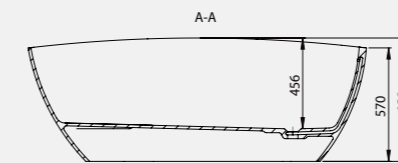

Technical Information

Kensington L
Bath Weight 98kg
With built-in overflow
Est. Volume = 300L