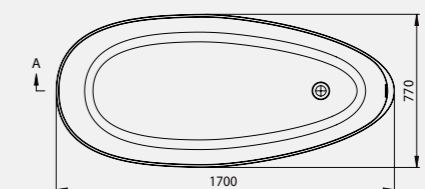

Technical Information

Kensington L
Bath Weight 98kg
With built-in overflow
Est. Volume = 300L