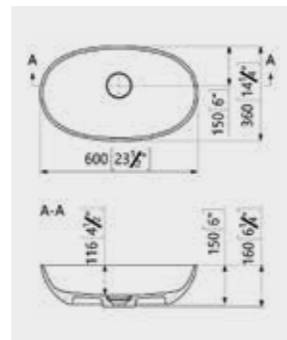

Mila Gloss White Basin

Code: MI4BG/WH

£312.06 Inc. VAT / £260.05 Net