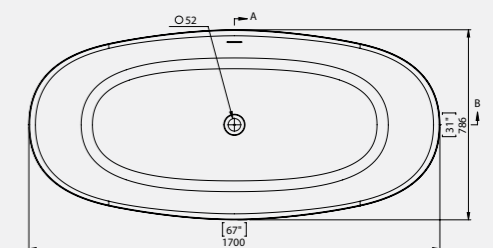

Technical Information

Estimated Volume - 235L