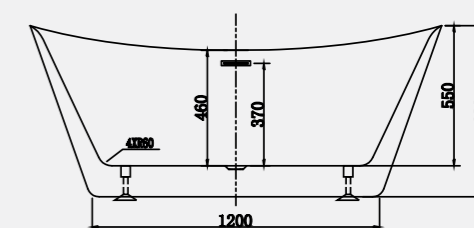

Technical Information

Estimated Volume - 210L