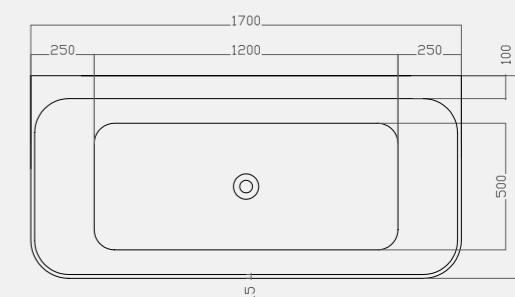

Toledo

Avant-garde in design, the Toledo entertains delicately rounded edges, expertly crafted for a slim finish.

The Toledo's gliding back, designed to rest against the wall, hosts a modern tap ledge.

- Minimal slimline edge design
- Generous internal bathing area
- Discrete integrated overflow
- White clicker waste and slimline trap as standard

Size: 1700 x 800mm / Weight 69kg

Toledo 1700 x 800mm Bath

Code: FSTODE/WH

£1,797.60 Inc. VAT / £1,498.00 Net

Coloured pricing available on request.

Technical Information

Estimated Volume - 290L