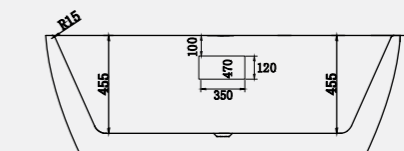

**Capri Large
1700 x 800mm Bath**
Estimated Volume - 265L