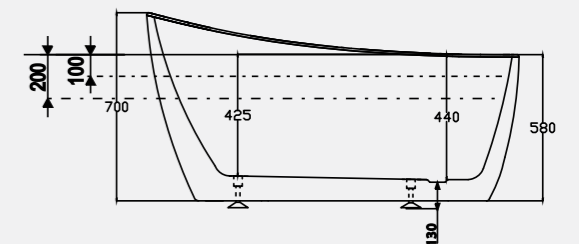

Technical Information

Estimated Volume - 250L