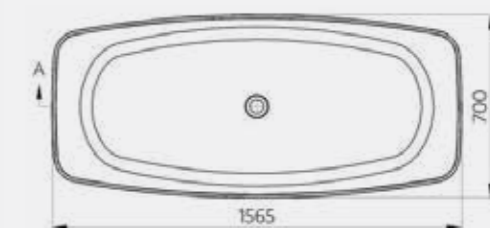

Technical Information

Estimated Volume - 390L