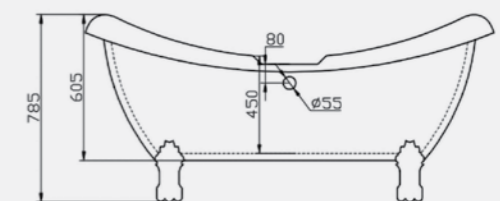

Technical Information

Estimated Volume - 175L