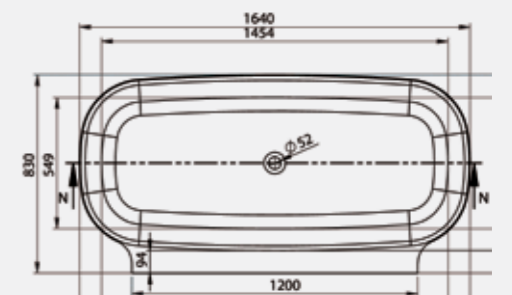

Technical Information

Estimated Volume - 300L