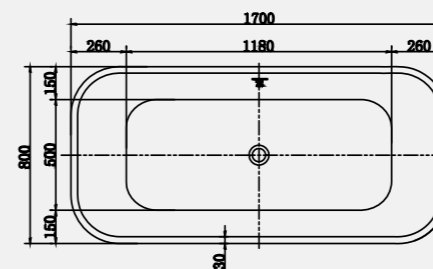

Technical Information

Estimated Volume - 320L