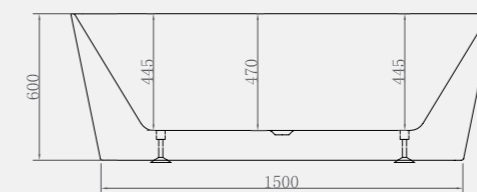

Technical Information

Estimated Volume - 310L