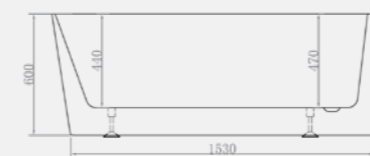

Technical Information

Ennis 1700 x 800mm Bath
Estimated Volume - 250L