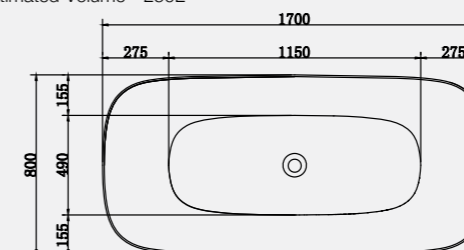

Technical Information

Estimated Volume - 250L