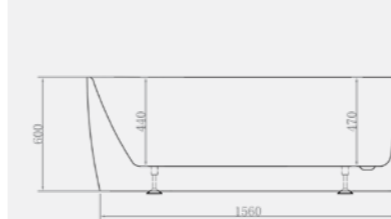

Technical Information

Espie 1700 x 800mm Bath
Estimated Volume - 270L