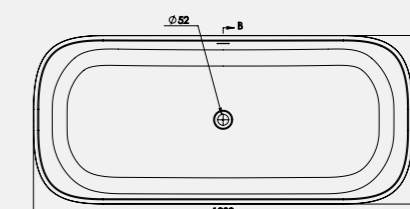

Code: FOM/WH

**£2,898.63 Inc. VAT / £2,415.53 Net**

**Olympic 1800mm Bath**

Code: FOM2/WH

**£4,110.89 Inc. VAT / £3,425.74 Net**

*Coloured pricing available on request.*

**Technical Information**

**Olympic 1645mm**  
Bath Weight 118kg  
With internal overflow  
Est. Volume = 180L

**Olympic 1800mm**  
Bath Weight 130kg  
With internal overflow  
Est. Volume = 220L

*Pictured with Aqualla Kylee Matt Black Freestanding Bath Shower Mixer - See Page 134.  
Calabar bath shown in bespoke colour finish, price available on request.*