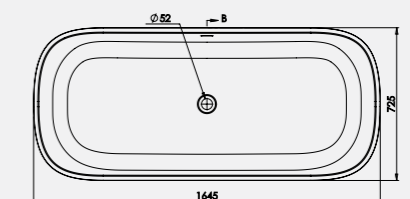

Our Olympic Wash Basin (see page 57) will blend perfectly and complement the Olympic bath in white or coloured.

*Size: 1645 x 725mm*

*Weight: 118kg*

*Size: 1800 x 800mm*

*Weight: 130kg*

**Olympic 1645mm Bath**

Code: FOM/WH

**£2,898.63 Inc. VAT / £2,415.53 Net**

**Olympic 1800mm Bath**

Code: FOM2/WH

**£4,110.89 Inc. VAT / £3,425.74 Net**

*Coloured pricing available on request.*

**Technical Information**

**Olympic 1645mm**  
Bath Weight 118kg  
With internal overflow  
Est. Volume = 180L

**Olympic 1800mm**  
Bath Weight 130kg  
With internal overflow  
Est. Volume = 220L

*Pictured with Aqualla Kylee Matt Black Freestanding Bath Shower Mixer - See Page 134.  
Calabar bath shown in bespoke colour finish, price available on request.*