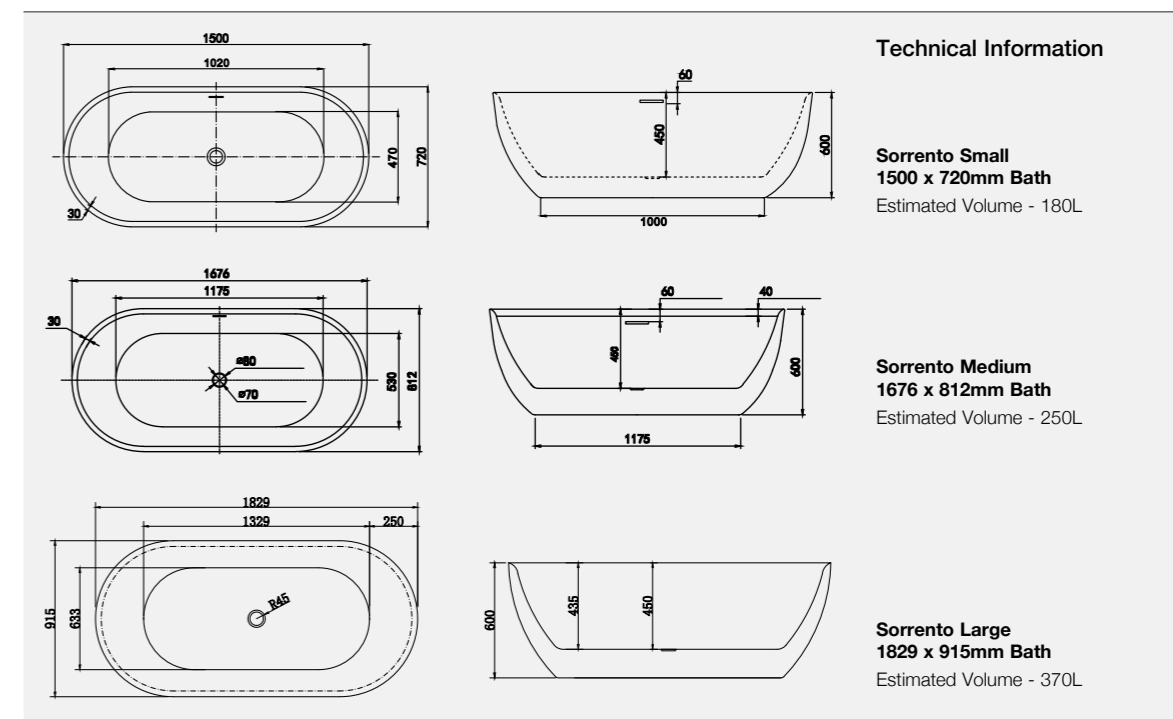

*Coloured pricing available on request.*

*Size: 1500 x 720mm / Weight 40kg*  
*Size: 1676 x 812mm / Weight 47kg*  
*Size: 1829 x 915mm / Weight 55kg*

*Waste & Overflow Cover supplied in various alternative finishes and factory fitted to match Aqualla Brassware - See Page 134 for details.*