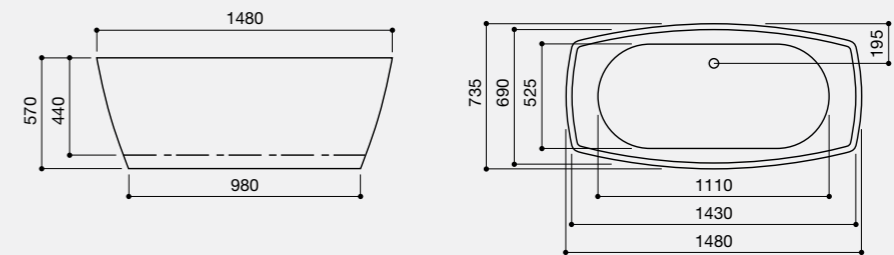

Technical Information

Estimated Volume - 220L