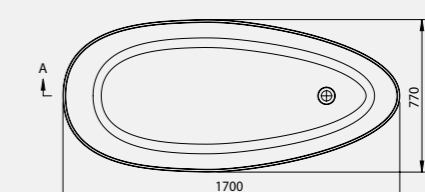

Kensington M
Bath Weight 98kg
With no overflow
Est. Volume = 330L