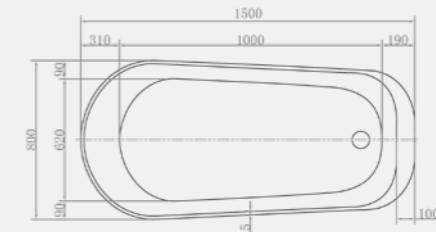

Ennis 1700 x 800mm Bath
Estimated Volume - 250L

Ennis 1500 x 800mm Bath
Estimated Volume - 280L