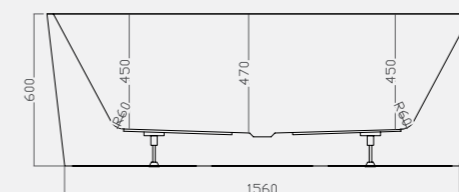

Toledo

Avant-garde in design, the Toledo entertains delicately rounded edges, expertly crafted for a slim finish.

The Toledo's gliding back, designed to rest against the wall, hosts a modern tap ledge.

- Minimal slimline edge design
- Generous internal bathing area
- Discrete integrated overflow
- White clicker waste and slimline trap as standard

Size: 1700 x 800mm / Weight 69kg

Toledo 1700 x 800mm Bath

Code: FSTODE/WH

£1,797.60 Inc. VAT / £1,498.00 Net

Coloured pricing available on request.

Technical Information

Estimated Volume - 290L