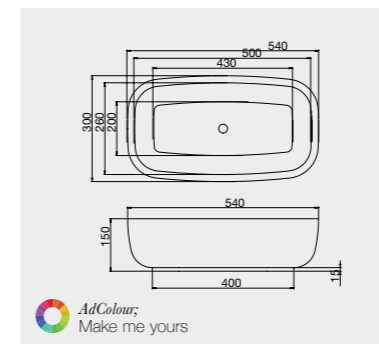

# Olympia/ Olympic

Size: 540 x 300mm  
Weight: 10kg

Code: OLB/WH

£379.58 Inc. VAT / £316.32 Net

Coloured pricing available on request.