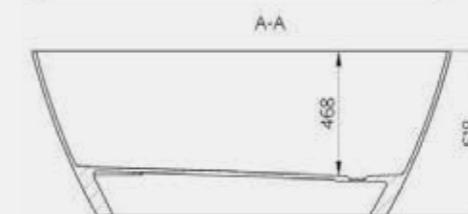

Technical Information

Estimated Volume - 390L