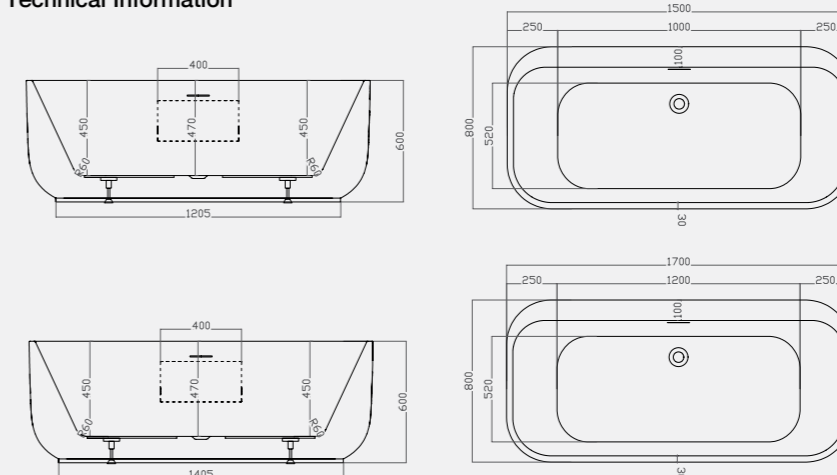

Technical Information

Copelyn 1700 x 800mm Bath
Estimated Volume - 300L

Copelyn 1500 x 800mm Bath
Estimated Volume - 260L