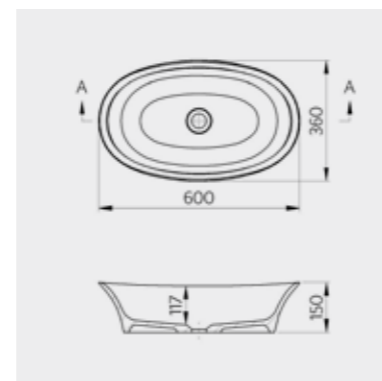

Rochester

Size: 600 x 360 x 150mm
Weight: 12kg
Code: ROB/WH
£372.67 Inc. VAT / £310.56 Net
Coloured pricing available on request.

AdColour;
Make me yours