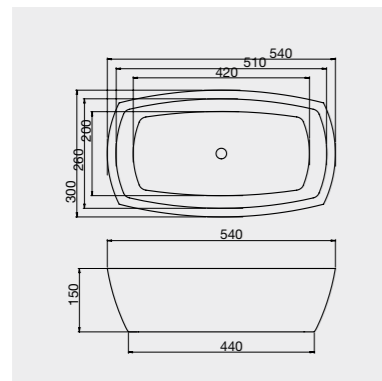

Cara

Size: 540 x 300mm
Weight: 9kg
Code: CRB/WH
£345.08 Inc. VAT / £287.56 Net
Coloured pricing available on request.

AdColour;
Make me yours