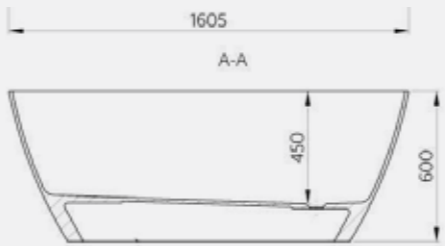

Technical Information

Estimated Volume - 360L