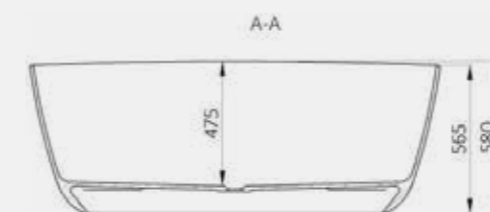

Technical Information

Estimated Volume - 390L