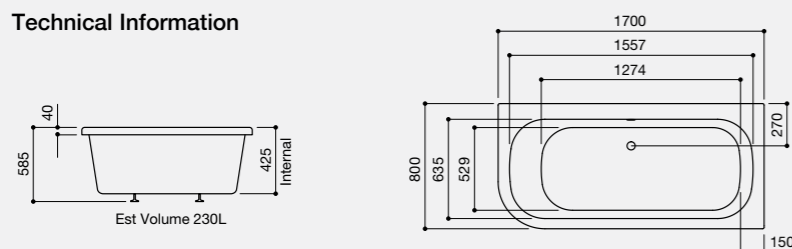

Technical Information