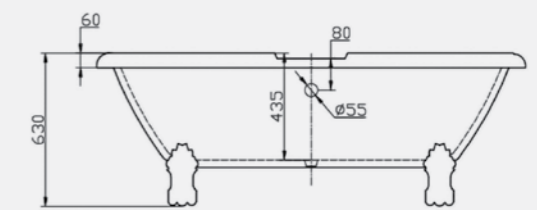

Technical Information

Estimated Volume - 175L