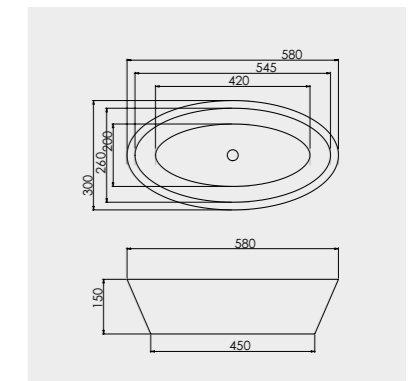

# Calabar

Size: 580 x 300mm  
Weight: 9kg

Code: CAB/WH

£358.88 Inc. VAT / £299.07 Net

Coloured pricing available on request.