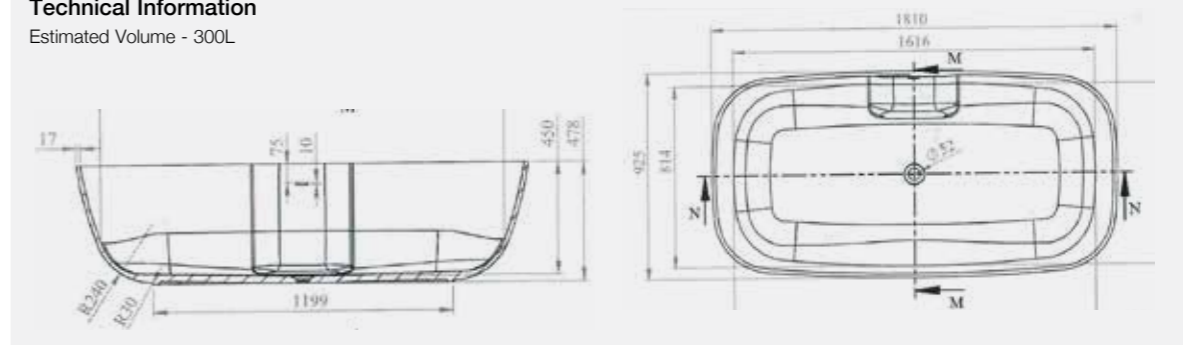

Technical Information

Estimated Volume - 300L