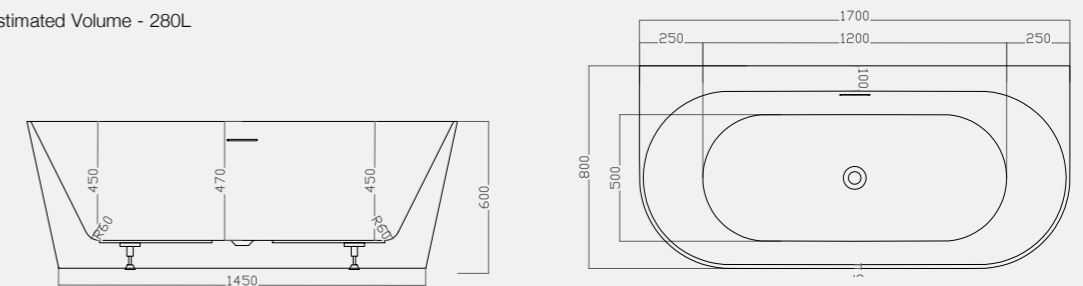

Technical Information

Estimated Volume - 280L