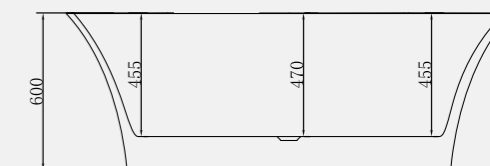

Technical Information

Estimated Volume - 260L