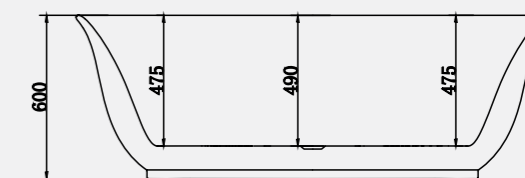

Technical Information

Estimated Volume - 250L