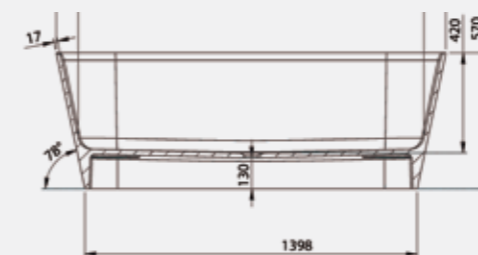

Technical Information

Estimated Volume - 300L