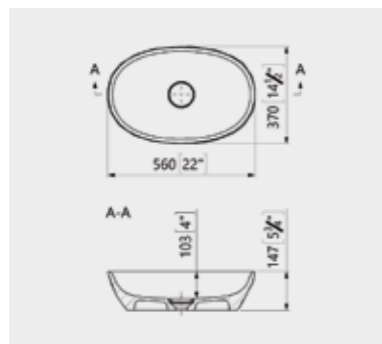

Geo

Available in Matt White & Gloss White

Size: 560 x 370mm
Weight: 11kg

Geo Matt White Basin

Code: GEBM/WH

£394.94 Inc. VAT / £329.12 Net

Geo Gloss White Basin

Code: GEBG/WH

£394.94 Inc. VAT / £329.12 Net