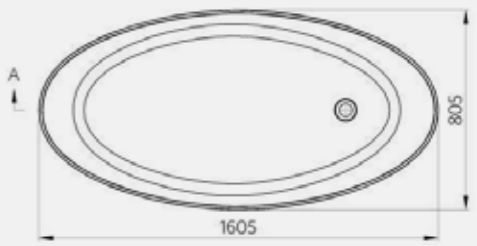

Technical Information

Estimated Volume - 360L