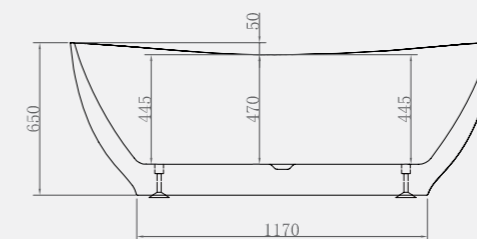

Technical Information

Estimated Volume - 240L