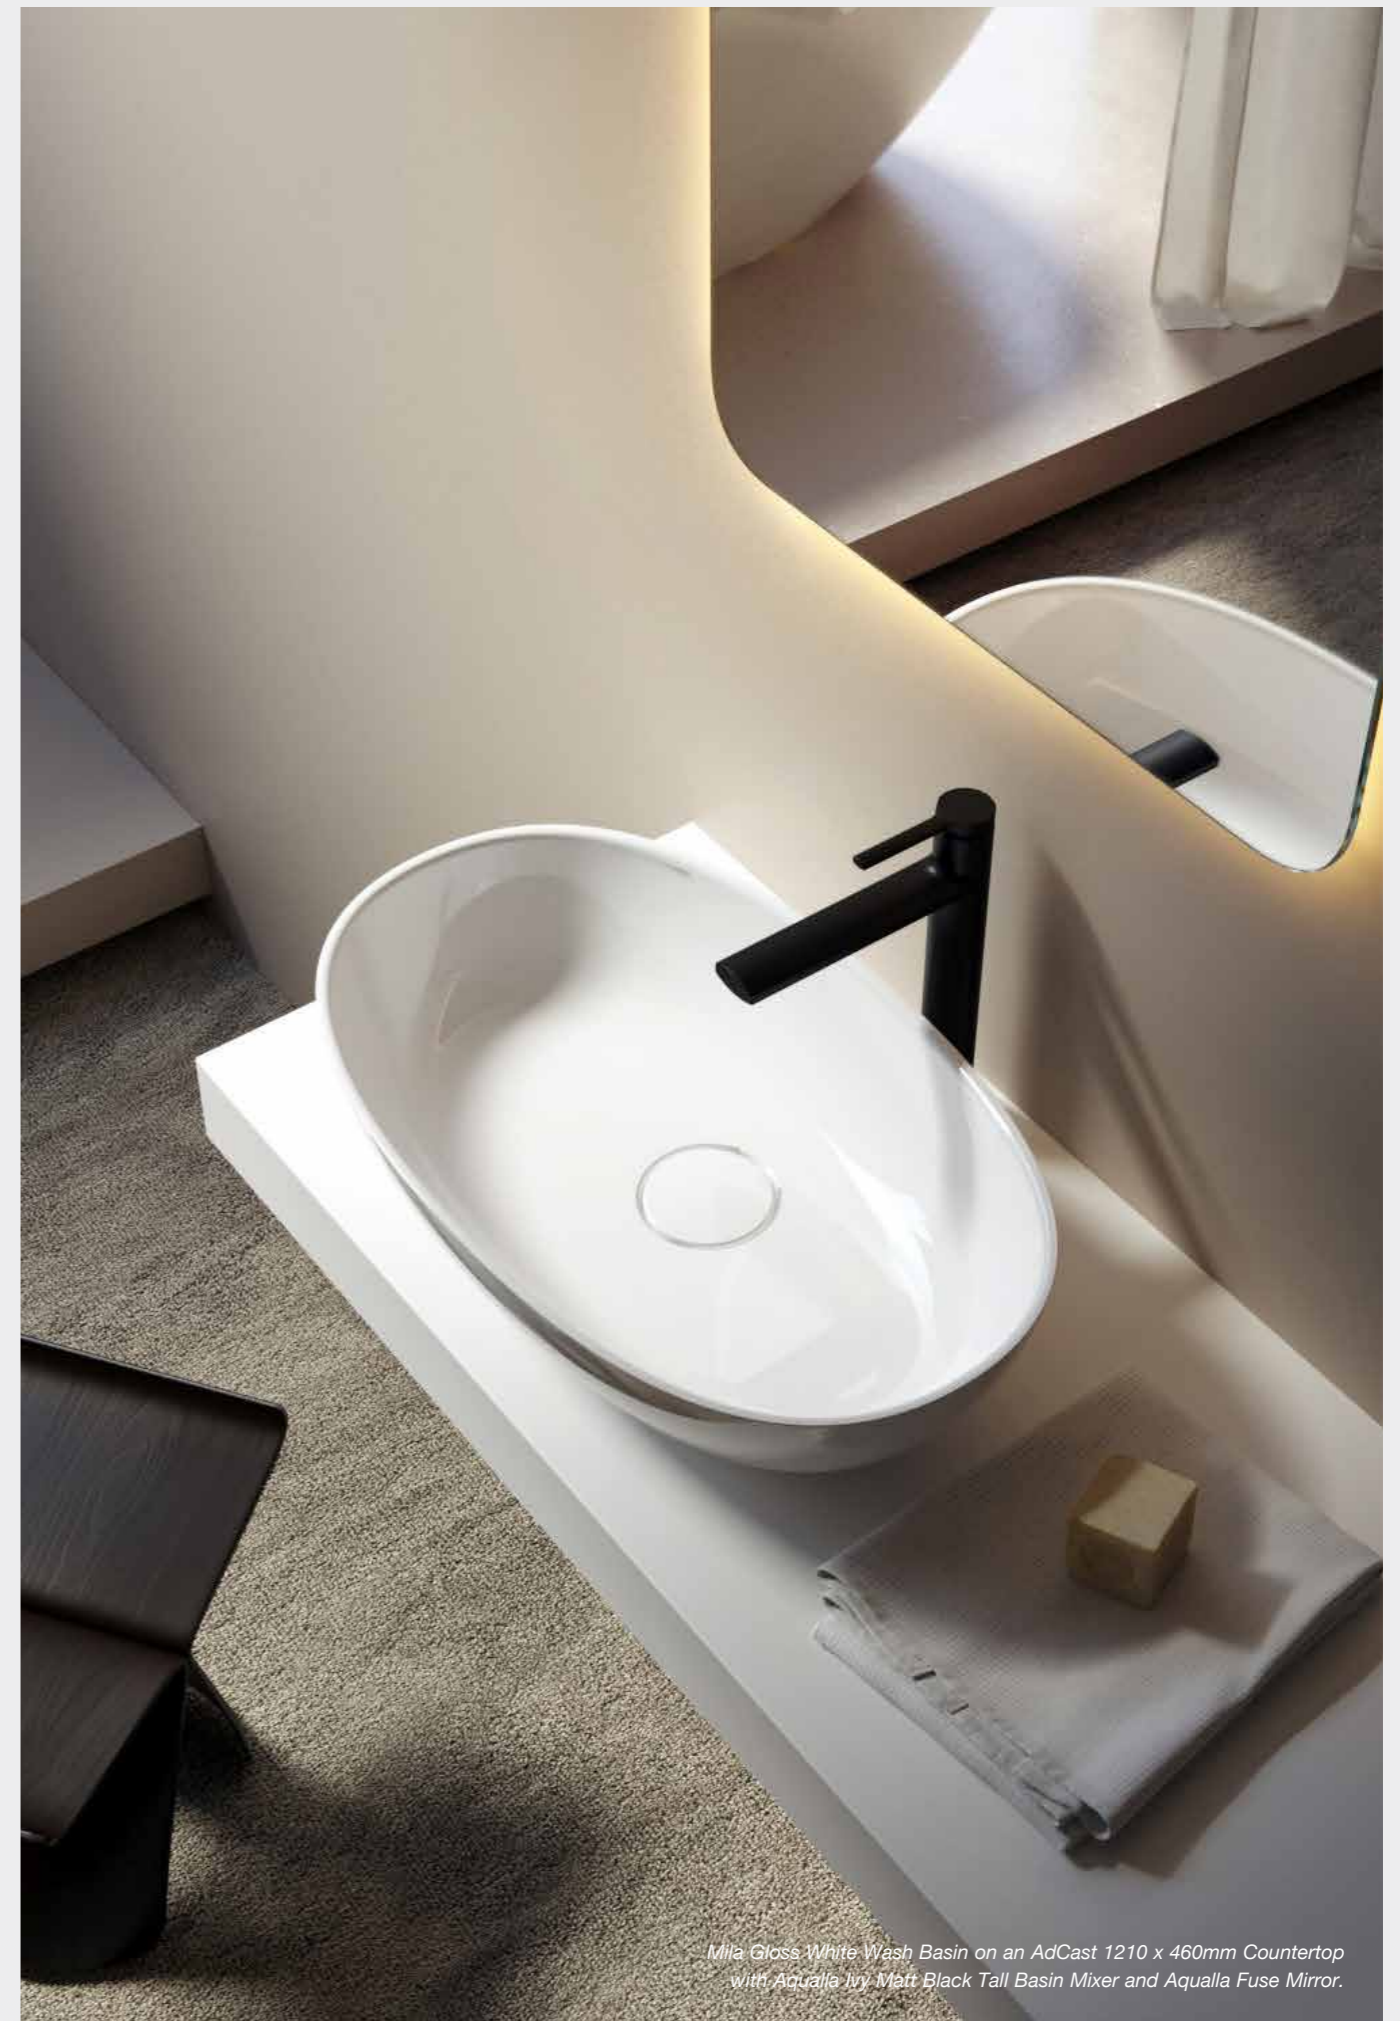

 AdColour;  
Make me yours

*Geo Wash Basin with Aqualla Ivy Matt Black Wall Mounted Basin Mixer and Aqualla Fuse Mirror.*

*Orb Wash Basin. Pictured with Aqualla Kylee Brushed Brass Basin Mono Mixer and Stena Mirror - See Page 134.*

# Geo

Available in Matt White & Gloss White

Size: 560 x 370mm  
Weight: 11kg