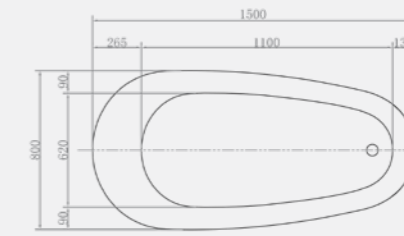

Espie 1500 x 800mm Bath
Estimated Volume - 300L