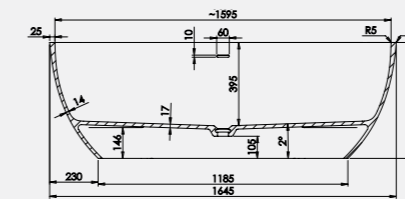

Code: FOM/WH

**£2,898.63 Inc. VAT / £2,415.53 Net**

**Olympic 1800mm Bath**

Code: FOM2/WH

**£4,110.89 Inc. VAT / £3,425.74 Net**

*Coloured pricing available on request.*

**Technical Information**

**Olympic 1645mm**  
Bath Weight 118kg  
With internal overflow  
Est. Volume = 180L