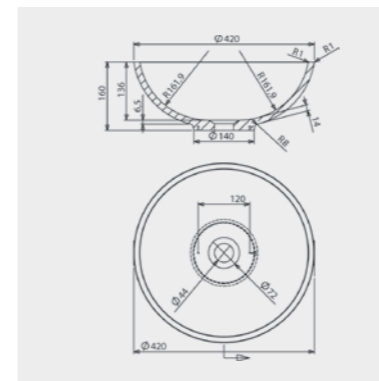

Orb

Size: 420 x 160mm
Weight: 11kg
Code: ORB/WH
£262.26 Inc. VAT / £218.55 Net
Coloured pricing available on request.

AdColour;
Make me yours