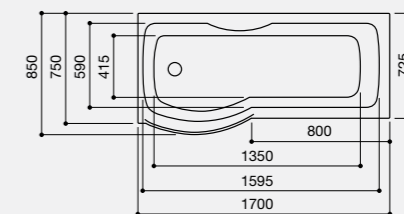

1700 x 850mm

Mezza

Mezza - Left Hand

Code: MZL/WH

£670.32 Inc. VAT / £558.60 Net

Mezza - Right Hand

Code: MZR/WH

£670.32 Inc. VAT / £558.60 Net

Mezza Screen Universal Handed

Code: SCM/CFI

£556.30 Inc. VAT / £463.59 Net

Optional Extras

(See Page 130 for Ancillary Pricing)

Adamez Excel	EXC
Mezza Mono L Panel	PL9
Mezza Mono Front Panel	PF6
8 Jet Whirlpool System	WP8
12 Jet Whirlpool System	WP12
Mezza Combi = Bath, Mono L Panel & Screen, or Luxury Front Panel	
Left Hand	MZL/PK
Right Hand	MZR/PK

The Mezza offers an excellent showering area with an equally generous bathing facility.

See Page 130 for Bath Hand Options

Technical Information