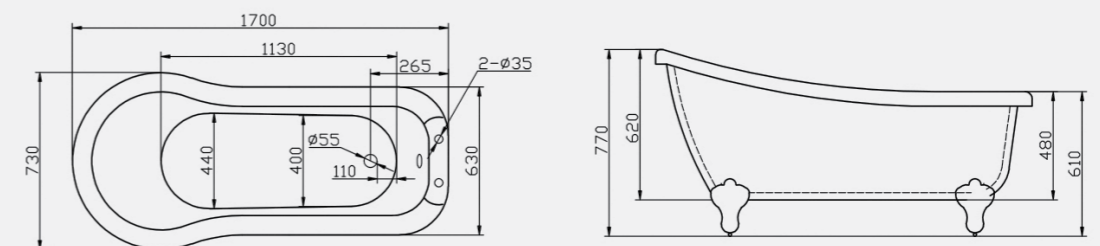

Technical Information

Estimated Volume - 180L