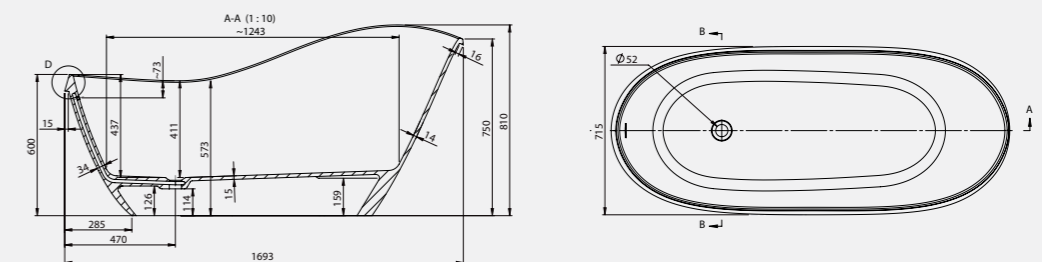

Technical Information

Estimated Volume - 210L