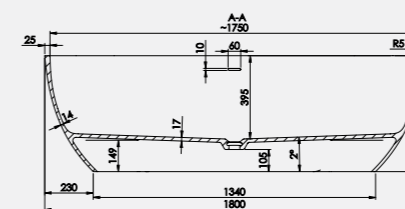

Code: FOM/WH

**£2,898.63 Inc. VAT / £2,415.53 Net**

**Olympic 1800mm Bath**

Code: FOM2/WH

**£4,110.89 Inc. VAT / £3,425.74 Net**

*Coloured pricing available on request.*

**Technical Information**

**Olympic 1645mm**  
Bath Weight 118kg  
With internal overflow  
Est. Volume = 180L