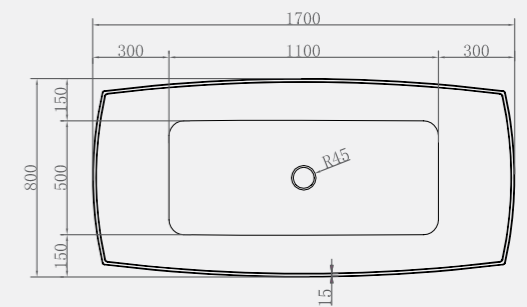

Technical Information

Estimated Volume - 310L