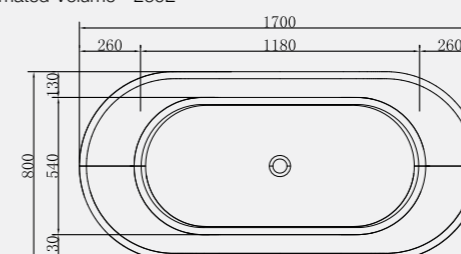

Technical Information

Estimated Volume - 260L