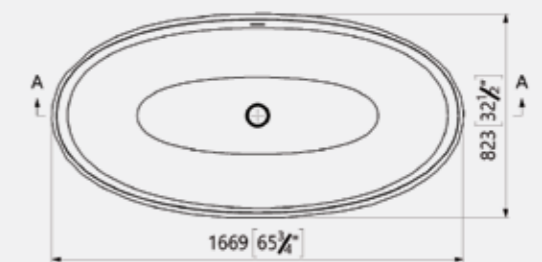

Technical Information

Estimated Volume - 309L