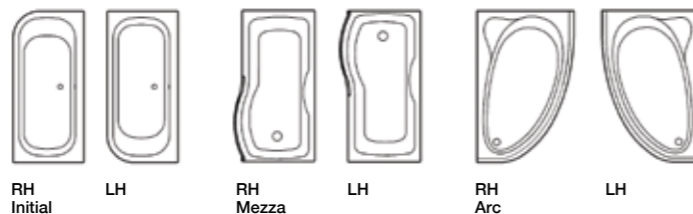

Ancillaries