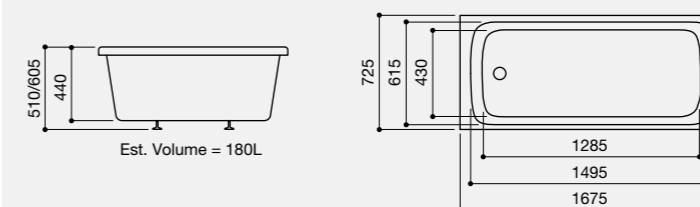

Technical Information