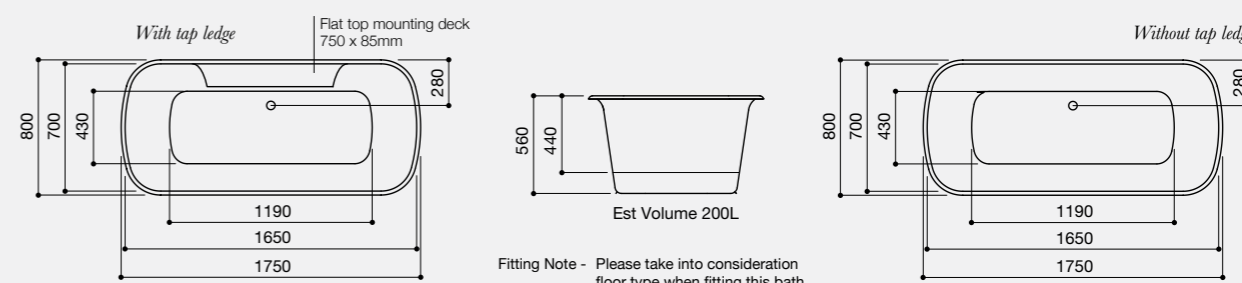

Technical Information