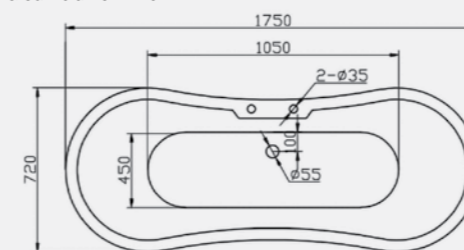

Technical Information

Estimated Volume - 175L