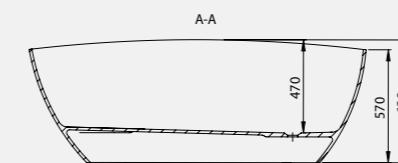

Kensington M
Bath Weight 98kg
With no overflow
Est. Volume = 330L