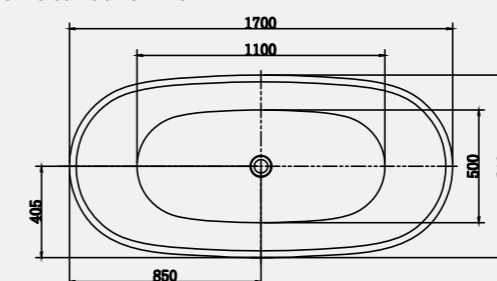

Technical Information

Estimated Volume - 210L