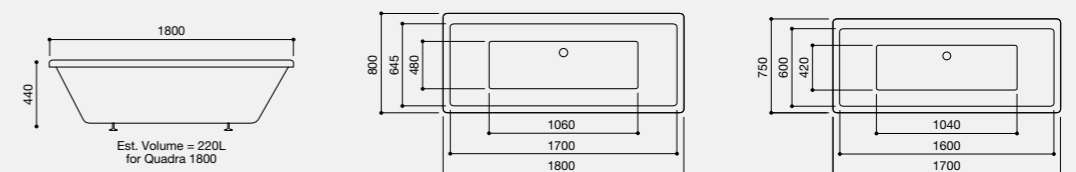

Technical Information