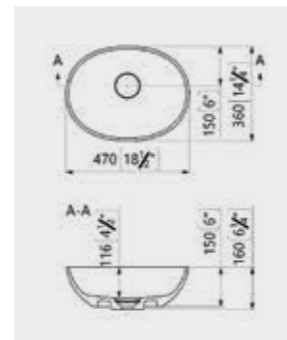

Mila Gloss White Basin

Code: MI4BG/WH

£312.06 Inc. VAT / £260.05 Net