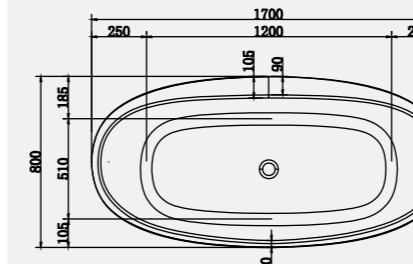

**Capri Large
1700 x 800mm Bath**
Estimated Volume - 265L