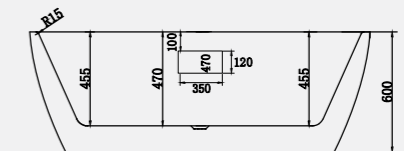

Technical Information

**Capri Small
1500 x 800mm Bath**
Estimated Volume - 220L