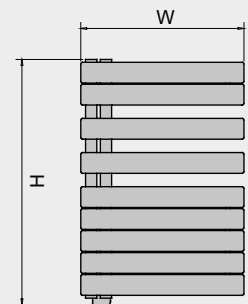

ROFER-080-55/GF