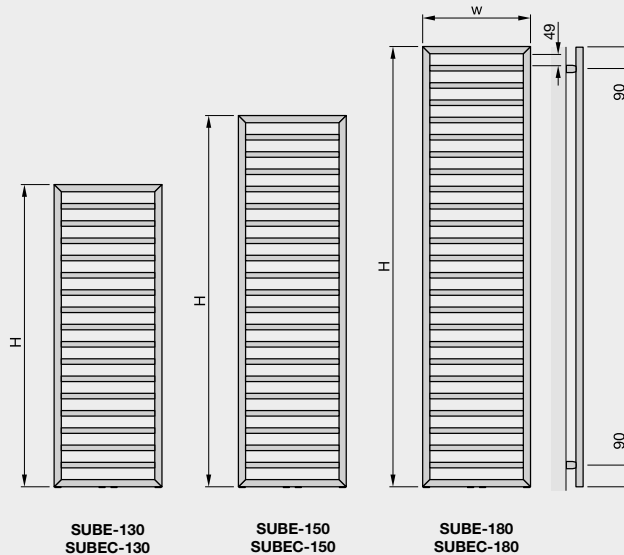

Electric Heating Model	Height mm	Width mm	Finish	Radio frequency remote programmer IPX4 Zone 1 Bath, Zone 2 Shower, Class II Electric rating (Watts)	RRP (ex VAT)	RRP (inc 20% VAT)
Zehnder Subway Electric Heating Model						
SUBE-130-045/GF	1261	450	white*	500	£757	£908.40
SUBE-150-045/GF	1549	450	white*	600	£824	£988.80
SUBE-150-060/GF	1549	600	white*	750	£903	£1,083.60
SUBE-180-060/GF	1837	600	white*	900	£979	£1,174.80
SUBEC-130-045/GF	1261	450	chrome	300	£1,314	£1,576.80
SUBEC-150-045/GF	1549	450	chrome	300	£1,522	£1,826.40
SUBEC-150-060/GF	1549	600	chrome	500	£1,672	£2,006.40
SUBEC-180-060/GF	1837	600	chrome	600	£1,819	£2,182.80

*White (RAL 9016)

The immersion heater is fitted to the right hand header.

Note: Height does not include the immersion heater. (See diagrams below)

Colour finish: Standard colours from the Zehnder colour chart including matt white finish are priced at: RAL 9016 +25%.
Colour finish and non-stock products delivery: 3-5 weeks.

Optional wall brackets: Increases space behind rail by 20mm

Model		RRP (ex VAT)	RRP (inc 20% VAT)
954111	Zehnder Subway Electric SUBE extended bracket kit. White finish.	£58	£69.60
954118	Zehnder Subway Electric SUBEC extended bracket kit. Chrome finish.	£58	£69.60
954119	Zehnder Subway Electric SUBE extended bracket kit. Colour finish.	£58	£69.60

H = height
W = width
Tube: Horizontal Ø 23mm
Tube: Vertical 30 x 30mm
All dimensions in mm

The Integral control unit recognises if a window has been opened for an extended period and switches the radiator off. Once the window is closed, the radiator returns to normal operation.

- External temperature sensor recognises temperature changes.
- Integral thermostat reacts to sensor information
- Radiator automatically switches off if a window is open for an extended period.
- Intelligent heating that saves energy and costs.