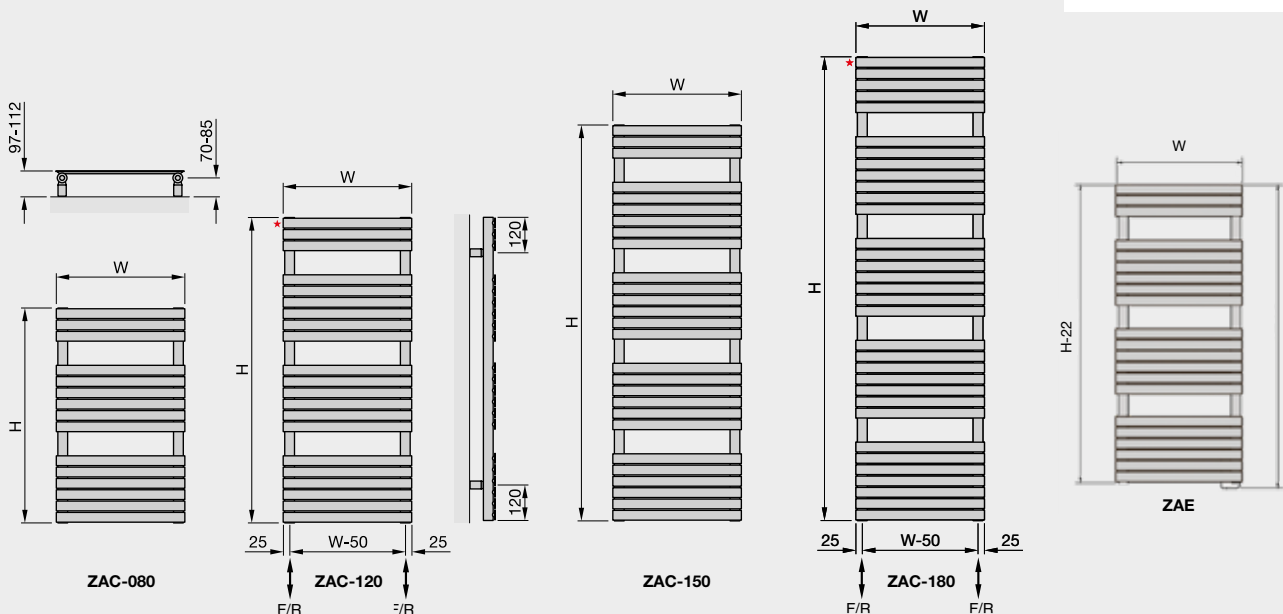

Dual energy: Self fit (additional cost to central heating model prices). For more information please scan the QR code.

Electric Heating Model	Height mm	Width mm	Finish	Watts Radio frequency remote programmer IPX4 Zone 1 Bath, Zone 2 Shower, Class II	RRP (ex VAT)	RRP (inc 20% VAT)
Zehnder Ax Spa Electric						
ZAE-120-050/GF	1210	500	white*	500	£614	£736.80
ZAE-150-040/GF	1562	400	white*	500	£636	£763.20
ZAE-150-050/GF	1562	500	white*	750	£687	£824.40
ZAE-180-060/GF	1826	600	white*	1000	£808	£969.60
ZAE-180-080/GF	1826	800	white*	1250	£922	£1,106.40

Note: Height includes the immersion heater. (See diagrams below). Chrome finish not available for electric option.

*White (RAL 9016)

Colour finish: Standard colours from the Zehnder colour chart including matt white finish are priced at: RAL 9016 + 25%.
Colour finish and non-stock products delivery: 3-5 weeks.

Note: Electric chrome not available

*1/8" air vent
Width excludes air vent
F = flow
R = return
H = height
W = width
Tube: Horizontal 38 x 10.5
Tube: Vertical $\varnothing$ 38mm
Immersion heater: 22
All dimensions in mm