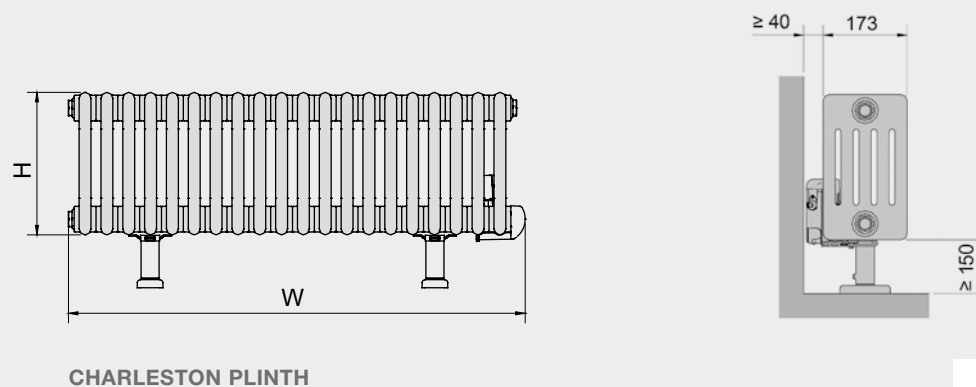

Zehnder

Charleston Electric & Plinth

In stock items highlighted in black	Height mm	Width mm	No. of columns	No. of sections	Finish	Radio frequency remote programmer IPX4 Zone 1 Bath, Zone 2 Shower, Class II. Electric rating (Watts)	Weight kg	RRP (ex VAT)	RRP (inc 20% VAT)
Zehnder Charleston Electric									
NZ3-060-050/GF	600	502	3	10	white*	500	27.0	£647	£776.40
NZ3-060-059/GF	600	594	3	12	white*	750	30.0	£754	£904.80
NZ3-060-073/GF	600	732	3	15	white*	1000	41.0	£817	£980.40
NZ3-060-087/GF	600	870	3	18	white*	1250	47.0	£954	£1,144.80
NZ3-060-101/GF	600	1008	3	21	white*	1500	58.0	£1,029	£1,234.80
NZ3-060-128/GF	600	1284	3	27	white*	2000	70.0	£1,238	£1,485.60
Zehnder Charleston Plinth Electric									
NZ5-030-096/GF-F	300	962	5	20	white*	1000	42.4	£1,075	£1,290.00

Colour finish: Standard colours from the Zehnder colour chart including matt white finish are priced at: RAL 9016 + 25%.
Colour finish and non-stock products.
*White (RAL 9016)

Accessories			
Model		RRP (ex VAT)	RRP (inc 20% VAT)
601020	Lambswool cleaning brush	£32	£38.40
966018	Zehnder Charleston towel bar 366mm	£145	£174.00
966028	Zehnder Charleston towel bar 918mm	£167	£200.40

Please note: Towel bars can be cut to size to fit perfectly to the size of your selected radiator

H = height
W = width
Width includes controller
All dimensions in mm