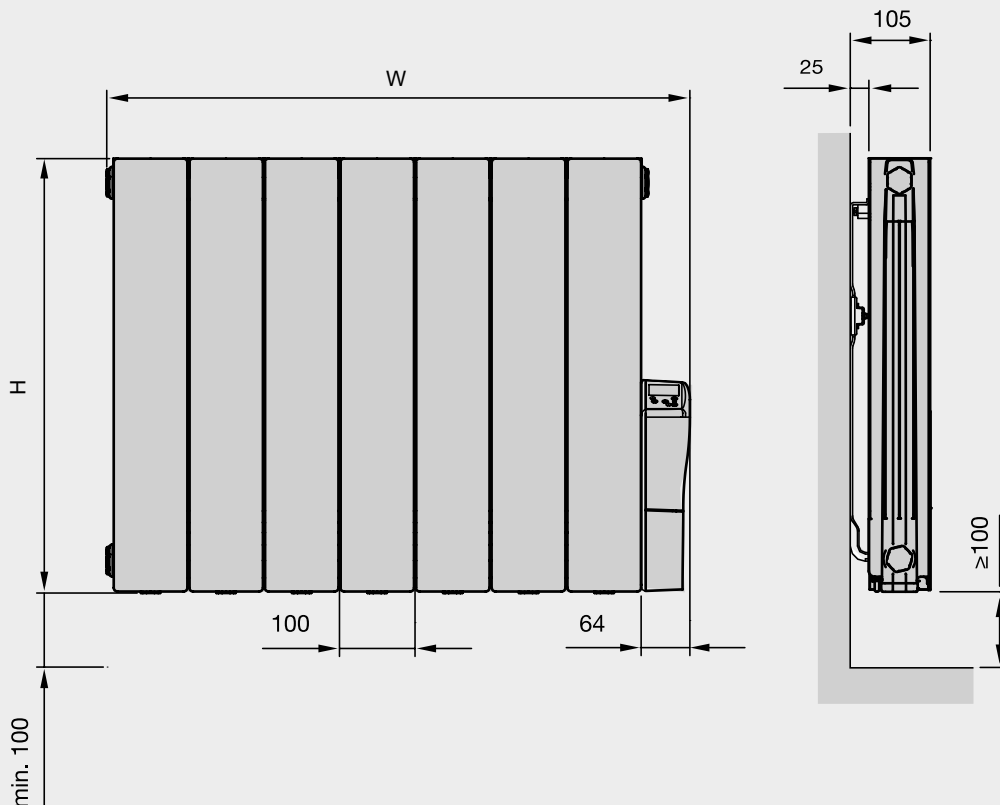

Zehnder Alura

Stocked Items

In stock items highlighted in black	Height mm	Width mm	Finish	No. of sections	With factory fitted controls, IPX4 Zone 1 Bath, Zone 2 Shower, Class II Electric Rating (Watts)	Weight kg	RRP (ex VAT)	RRP (inc 20% VAT)
Zehnder Alura								
ALE-050-036/F	575	377	white*	3	500	7	£379	£454.80
ALE-075-046/F	575	477	white*	4	750	9	£413	£495.60
ALE-100-056/F	575	577	white*	5	1000	11	£466	£559.20
ALE-125-076/F	575	777	white*	7	1250	15	£546	£655.20
ALE-150-086/F	575	877	white*	8	1500	17	£605	£726.00
ALE-200-116/F	575	1177	white*	11	2000	23	£743	£891.60

*white (RAL 9010)

Temperature controller: Backlit LCD digital display screen gives complete control. Temperature can be adjusted in 0.5°C increments. 3 pre-set programmes and 5 mode settings. Open window detection system and parental lock. 7 day programmable function.

Open Window detection

The Integral control unit recognises if a window has been opened for an extended period and switches the radiator off. Once the window is closed, the radiator returns to normal operation.

- Temperature changes are quickly recognised via the external temperature sensor
- The integral thermostat proactively reacts to sensor information; delivering the perfect indoor climate
- Intuitive radiator which automatically switches off if a window is open for an extended period
- An intelligent heating solution which lowers costs and energy consumption

H = height
W = width
All dimensions in mm