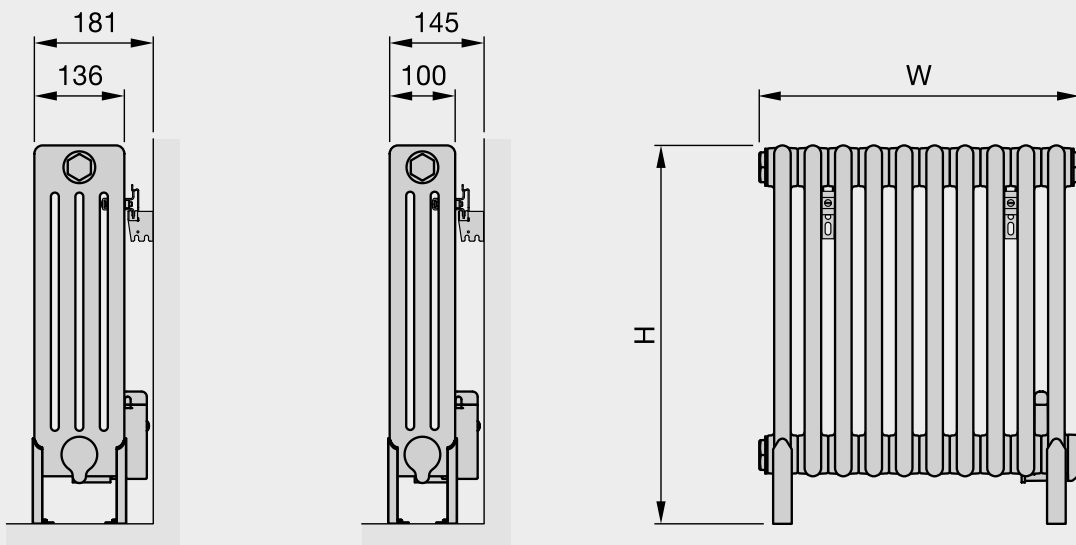

Colour finish: Standard colours from the Zehnder colour chart including matt white finish are priced at: RAL 9016 + 25%.

Colour finish and non-stock products.

*White (RAL 9016)

Accessories			
Model		RRP (ex VAT)	RRP (inc 20% VAT)
601020	Lambswool cleaning brush	£32	£38.40
966018	Zehnder Charleston towel bar 366mm	£145	£174.00
966028	Zehnder Charleston towel bar 918mm	£167	£200.40

Please note: Towel bars can be cut to size to fit perfectly to the size of your selected radiator

H = height
W = width
Width includes controller
All dimensions in mm

Compliant with 2018 Eco Design requirements