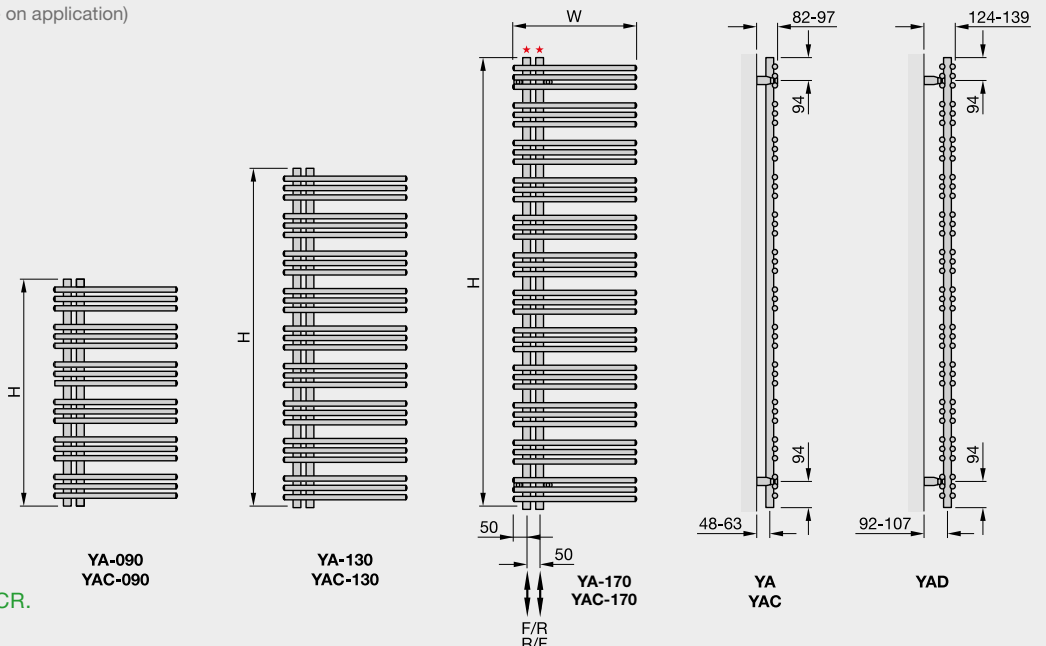

Zehnder Yucca Asym Double (Not available in chrome. Horizontal tubes on left or right)							
YAD-130-040	1304	378	white*	628/2143	400	£334	£400.80
YAD-130-050	1304	478	white*	763/2603	500	£395	£474.00
YAD-130-060	1304	578	white*	893/3047	600	£456	£547.20
YAD-170-040	1736	378	white*	825/2815	500	£422	£506.40
YAD-170-050	1736	478	white*	1002/3419	700	£505	£606.00
YAD-170-060	1736	578	white*	1173/4002	700	£589	£706.80

8 - 10 day lead time.

*White (RAL 9016)

Dual energy: Self fit (additional cost to central heating model prices). For more information please scan the QR code.

Colour finish: Standard colours from the Zehnder colour chart including matt white finish are priced at: RAL 9016 +25%.
Colour finish and non-stock products delivery: 3-5 weeks.

Accessories			
Model		RRP (ex VAT)	RRP (inc 20% VAT)
Room divider bracket (to be ordered with radiator where required)			
936011	white	£71	£85.20
936018	chrome	£99	£118.80
936019 + colour code	colour	£89	£106.80

Special lengths brackets made to order (price on application)

*1/2" air vent
Height excludes air vent
F = flow
R = return
H = height
W = width
Tube: Horizontal $\varnothing$ 20mm
Tube: Vertical $\varnothing$ 30mm
All dimensions in mm

Zehnder recommends VALVE-SET-10-CR.
For more information see page 180.