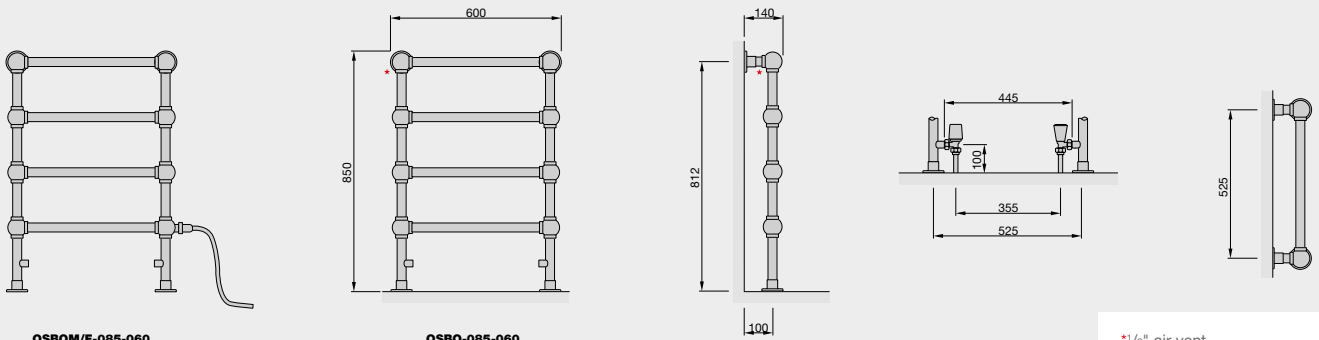

In stock items highlighted in black	Height mm	Width mm	Finish	Simple immersion heater Class I IPX4 Zone 1 Bath, Zone 2 Shower Electric rating (Watts)	RRP (ex VAT)	RRP (inc 20% VAT)
Zehnder Osbourne Electric Heating Model						
OSBOE/F-085-060-CPEO	850	600	chrome	150	£1,369	£1,642.80
OSBOE/F-085-060-BNEO	850	600	bright nickel	150	£1,657	£1,988.40
OSBOE/F-085-060-AGEO	850	600	antique gold	150	£2,349	£2,818.80
OSBOE/F-085-060-DGEO	850	600	dark gold	150	£2,349	£2,818.80
OSBOE/F-085-060-PBEO	850	600	polished brass	150	£2,232	£2,678.40
OSBOE/F-085-060-ABEO	850	600	antique brass	150	£2,232	£2,678.40
OSBOE/F-085-060-BZEO	850	600	antique bronze	150	£2,232	£2,678.40
OSBOE/F-085-060-ACEO	850	600	antique copper	150	£2,232	£2,678.40
OSBOE/F-085-060-PCEO	850	600	polished copper	150	£2,232	£2,678.40
OSBOE/F-085-060-BCEO	850	600	brushed copper	150	£2,232	£2,678.40

*1/2" air vent
Tube: Horizontal $\varnothing 31.8mm$
Tube: Vertical $\varnothing 31.8mm$
All dimensions in mm