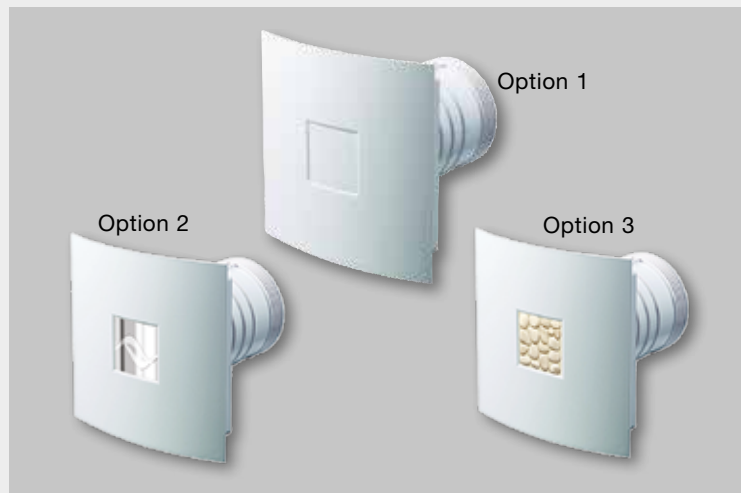

Zehnder Silent Fan - Front Fascia Options