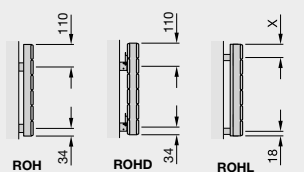

Zehnder Roda Horizontal Single panel with single convactor fin								
ROHL-059-060	592	600	92	white*	8	644/2197	£348	£417.60
ROHL-059-080	592	800	92	white*	8	859/2931	£406	£487.20
ROHL-059-100	592	1000	92	white*	8	1074/3665	£463	£555.60
ROHL-059-120	592	1200	92	white*	8	1289/4398	£520	£624.00
ROHL-059-140	592	1400	92	white*	8	1504/5132	£578	£693.60
ROHL-059-160	592	1600	92	white*	8	1718/5862	£635	£762.00

Zehnder Roda Horizontal Double panel								
ROHD-059-060	592	600	93	white*	8	641/2187	£413	£495.60
ROHD-059-080	592	800	93	white*	8	855/2917	£468	£561.60
ROHD-059-100	592	1000	93	white*	8	1069/3648	£523	£627.60
ROHD-059-120	592	1200	93	white*	8	1283/4378	£578	£693.60
ROHD-059-140	592	1400	93	white*	8	1497/5108	£633	£759.60
ROHD-059-160	592	1600	93	white*	8	1710/5835	£687	£824.40

*White (RAL 9016)

Colour finish: Standard colours from the Zehnder colour chart including matt white finish are priced at: RAL 9016 + 25%.
Colour finish and non-stock products delivery: 3-5 weeks.

X = Variation in radiator height.
2 - 4 tubes tall = 35mm
5 tubes tall = 109mm
6 tubes tall = 55mm
7 tubes tall = 129mm
8 tubes tall = 63mm

*1/8" air vent
Width excludes air vent
F = flow
R = return
H = height
W = width
Tube dimensions 70mm x 11mm
Vertical tubes: Ø 38mm
All dimensions in mm