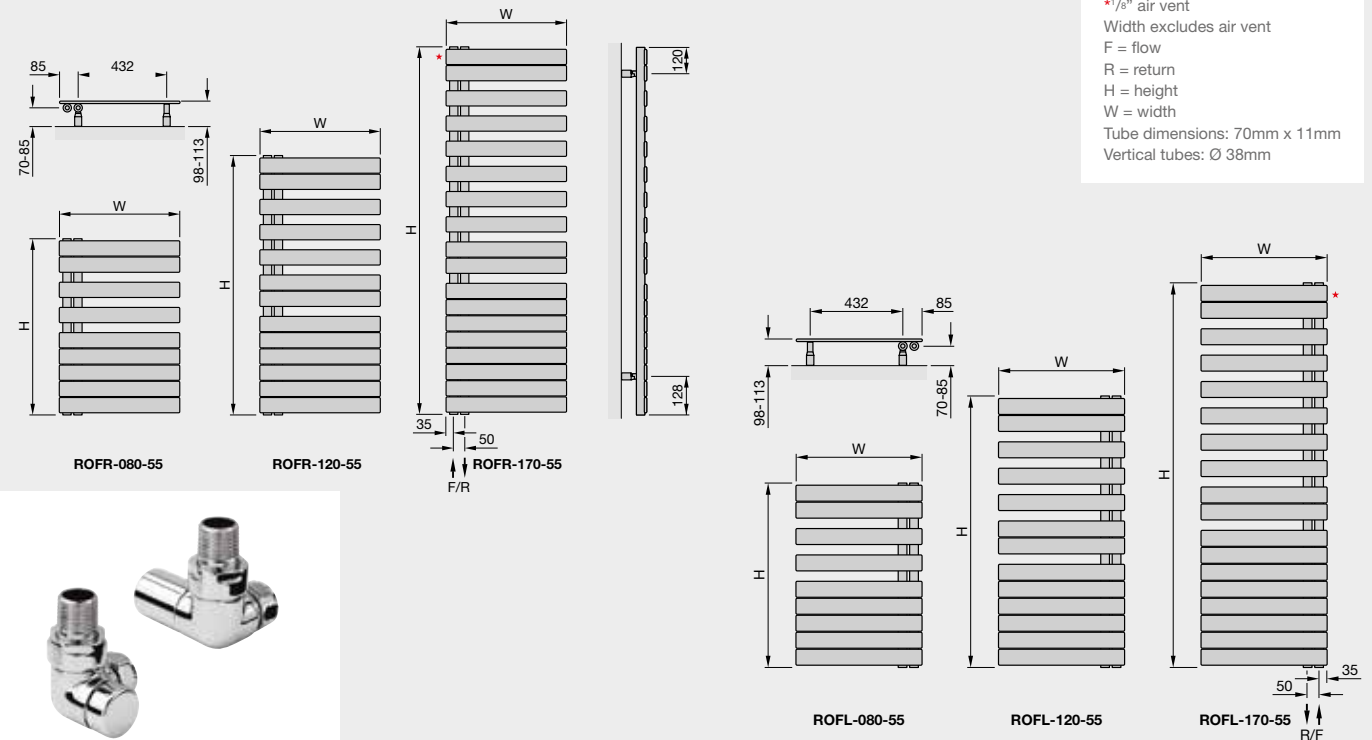

*White (RAL 9016)

Dual energy: Self fit (additional cost to central heating model prices). For more information please scan the QR code.

Colour finish: Standard colours from the Zehnder colour chart including matt white finish are priced at: RAL 9016 + 25%.
Colour finish and non-stock products delivery: 3-5 weeks.

Zehnder recommends VALVE-SET-2-CR.
For more information see page 182.