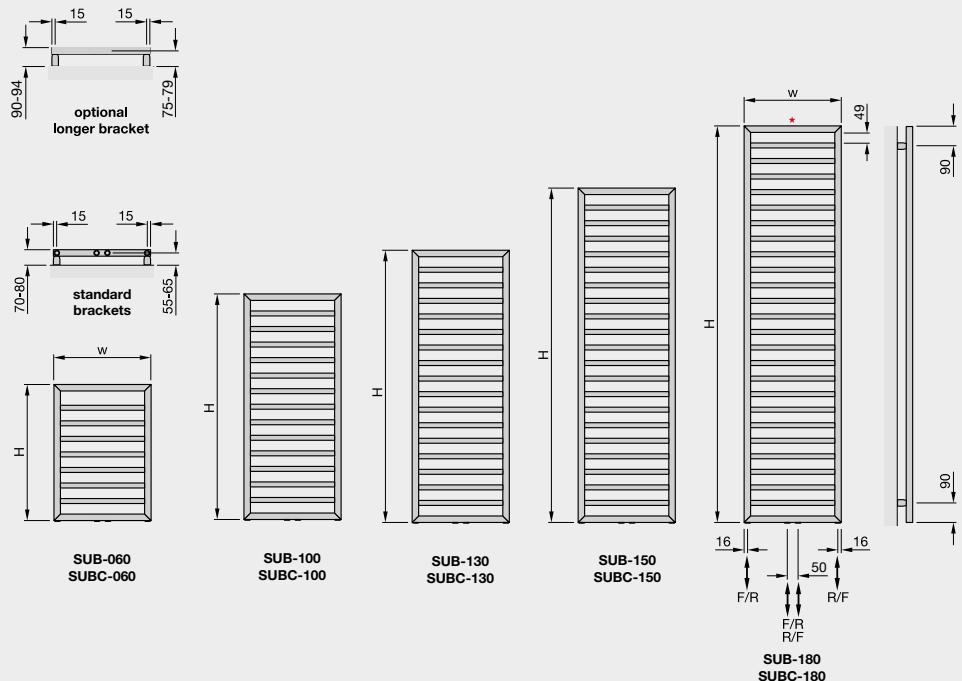

Dual energy: Self fit (additional cost to central heating model prices). For more information please scan the QR code.

Colour finish: Standard colours from the Zehnder colour chart including matt white finish are priced at: RAL 9016 +25%.
Colour finish and non-stock products delivery: 3-5 weeks.

Optional wall brackets: Increases space behind rail by 20mm

Model		RRP (ex VAT)	RRP (inc 20% VAT)
952119	Zehnder Subway SUB extended bracket kit. Colour finish.	£58	£69.60

*1/2" air vent
Height excludes air vent
F = flow
R = return
H = height
W = width
Tube: Horizontal $\varnothing$ 23mm
Tube: Vertical 30 x 30mm
All dimensions in mm

Zehnder recommends VALVE-SET-11-CR.
For more information see page 180.