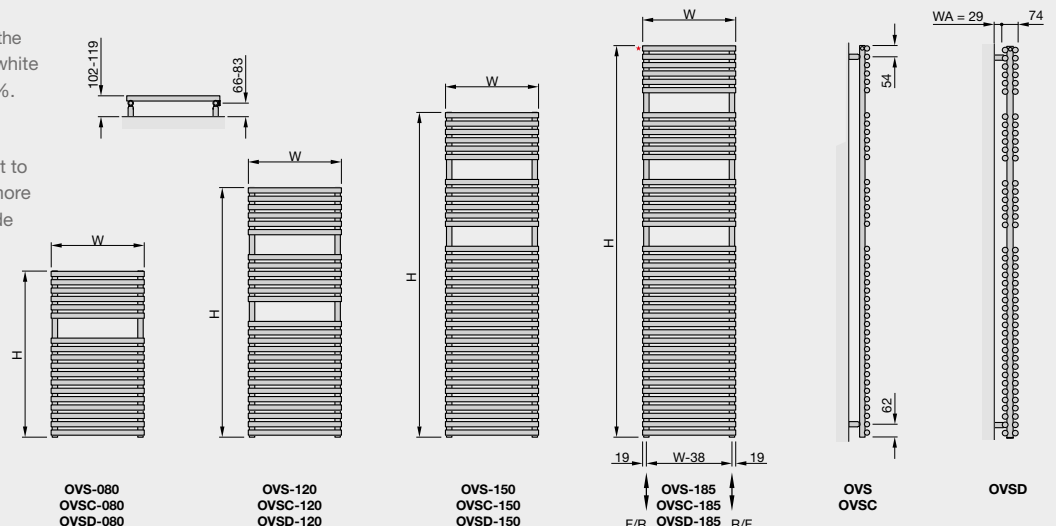

*White (RAL 9016)

Colour finish: Standard colours from the Zehnder colour chart including matt white finish are priced at: RAL 9016 + 25%. Colour finish and non-stock products delivery: 3-5 weeks.

Dual energy: Self fit (additional cost to central heating model prices). For more information please scan the QR code on the following page.

*1/2" air vent
Width excludes air vent
F = flow
R = return
H = height
W = width
Tube: Horizontal $\varnothing 25mm$
Tube: Vertical $\varnothing 26mm$
All dimensions in mm