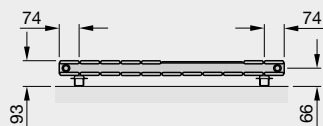

Zehnder Roda Mirror

Stocked Items

In stock items highlighted in black	Height mm	Width mm	Finish	No. of tubes	Output $\Delta T=50^{\circ}\text{C}$ Watts/btu All outputs certified to EN 442	RRP (ex VAT)	RRP (inc 20% VAT)
Zehnder Roda Mirror Vertical Single panel							
ROM-180-059	1800	592	white*	2+2	544/1856	£559	£670.80
ROM-180-067	1800	666	white*	3+2	680/2320	£616	£739.20
ROM-180-081	1800	814	white*	5+2	952.3248	£704	£844.80
Zehnder Roda Mirror Vertical Double panel							
ROMD-180-067	1800	666	white*	6+4	1355/4623	£981	£1,177.20
ROMD-180-081	1800	814	white*	10+4	1527/5210	£1,418	£1,701.60

*White (RAL 9016)

Colour finish: Standard colours from the Zehnder colour chart including matt white finish are priced at: RAL 9016 + 25%.
Colour finish and non-stock products delivery: 3-5 weeks.

ROMD