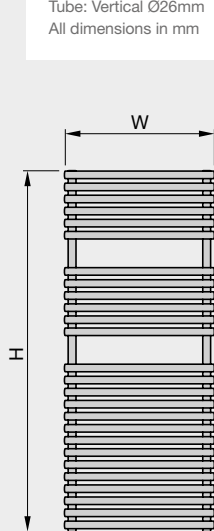

Zehnder Ovida Bow

Stocked Items

In stock items highlighted in black	Height mm	Width mm	Finish	Output $\Delta T=50^{\circ}C$ Watts/btu All outputs certified to EN 442	Dual Fuel Immersion Rating in Watts	RRP (ex VAT)	RRP (inc 20% VAT)
Zehnder Ovida Bow							
OVB-080-050	796	496	white*	417/1423	300	£202	£242.40
OVB-080-060	796	596	white*	492/1679	300	£215	£258.00
OVB-080-075	796	746	white*	601/2051	400	£239	£286.80
OVB-120-050	1196	496	white*	609/2078	400	£241	£289.20
OVB-120-060	1196	596	white*	718/2450	500	£262	£314.40
OVB-120-075	1196	746	white*	878/2996	600	£293	£351.60
OVB-150-050	1556	496	white*	784/2675	500	£283	£339.60
OVB-150-060	1556	596	white*	924/3153	600	£311	£373.20
OVB-185-050	1876	496	white*	943/3218	600	£314	£376.80
OVB-185-060	1876	596	white*	1111/3791	700	£347	£416.40
OVB-080-050-0346	796	496	anthracite	417/1423	300	£253	£303.60
OVB-080-060-0346	796	596	anthracite	492/1679	300	£269	£322.80
OVB-120-050-0346	1196	496	anthracite	609/2078	400	£301	£361.20
OVB-120-060-0346	1196	596	anthracite	718/2450	500	£328	£393.60
OVB-185-060-0346	1876	596	anthracite	1111/3791	700	£434	£520.80
OVBC-080-050	796	496	chrome	273/931	200	£406	£487.20
OVBC-080-060	796	596	chrome	322/1099	200	£449	£538.80
OVBC-080-075	796	746	chrome	394/1344	250	£516	£619.20
OVBC-120-050	1196	496	chrome	402/1372	250	£530	£636.00
OVBC-120-060	1196	596	chrome	475/1621	300	£602	£722.40
OVBC-120-075	1196	746	chrome	581/1982	400	£695	£834.00
OVBC-150-050	1556	496	chrome	523/1784	300	£680	£816.00
OVBC-150-060	1556	596	chrome	617/2105	400	£767	£920.40
OVBC-185-050	1876	496	chrome	635/2167	400	£784	£940.80
OVBC-185-060	1876	596	chrome	749/2556	500	£882	£1,058.40

*White (RAL 9016)