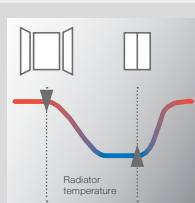

Open Window detection

The Integral control unit recognises if a window has been opened for an extended period and switches the radiator off. Once the window is closed, the radiator returns to normal operation.

- Temperature changes are quickly recognised via the external temperature sensor.
- The integral thermostat proactively reacts to sensor information; delivering the perfect indoor climate.
- Intuitive radiator which automatically switches off if a window is open for an extended period.
- An intelligent heating solution which lowers costs and energy consumption.

H = height
W = width
All dimensions in mm