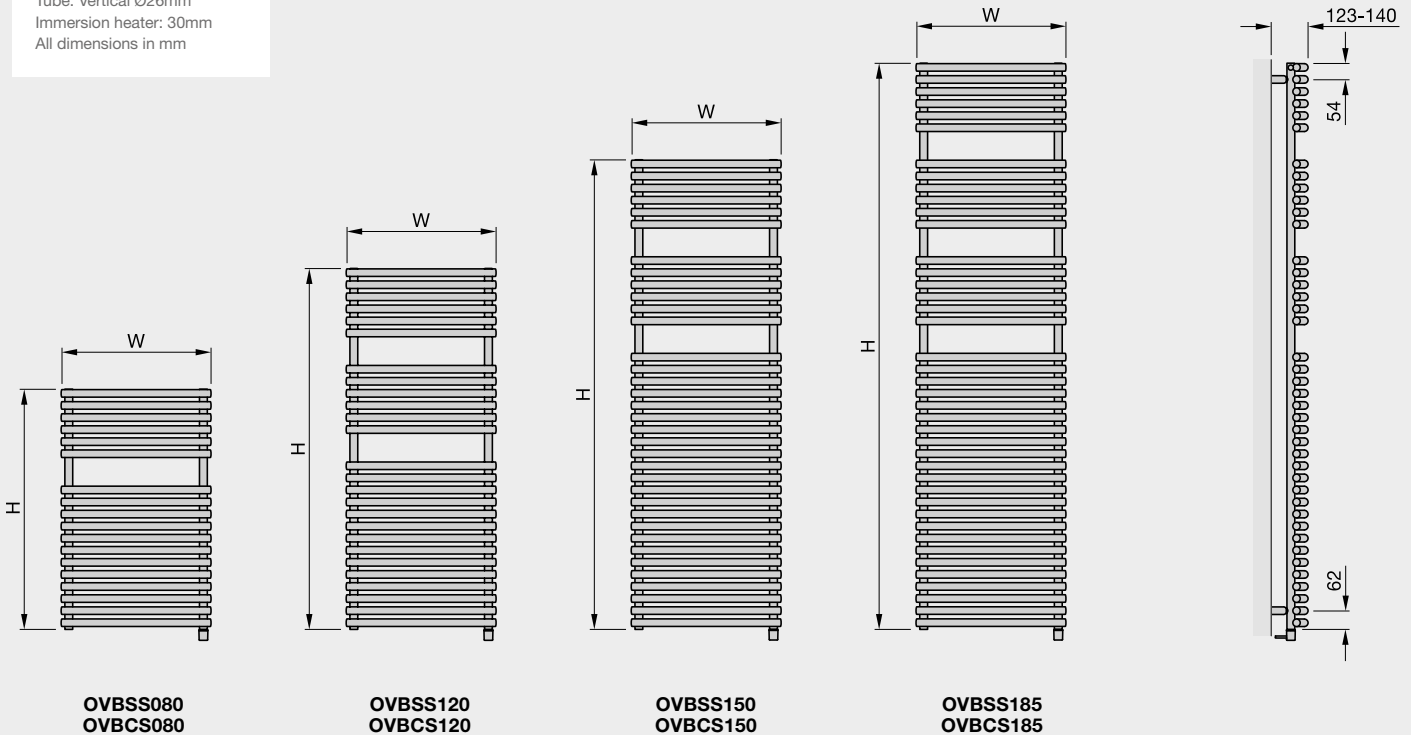

Zehnder Ovida Bow Electric

In stock items highlighted in black	Height mm	Width mm	Finish	Simple immersion heater, IPX4 Zone 1 Bath, Zone 2 Shower, Class II Electric Rating (Watts)	RRP (ex VAT)	RRP (inc 20% VAT)
Zehnder Ovida Bow Electric						
OVBS080050EAZK	796	496	white*	400	£330	£396.00
OVBS080060EAZK	796	596	white*	500	£355	£426.00
OVBS120050EAZK	1196	496	white*	600	£396	£475.20
OVBS120060EAZK	1196	596	white*	600	£425	£510.00
OVBS150050EAZK	1556	496	white*	600	£455	£546.00
OVBS150060EAZK	1556	596	white*	600	£494	£592.80
OVBS185050EAZK	1876	496	white*	600	£497	£596.40
OVBS185060EAZK	1876	596	white*	600	£543	£651.60
OVBCS080050EAZK	796	496	chrome	200	£599	£718.80
OVBCS080060EAZK	796	596	chrome	200	£657	£788.40
OVBCS120050EAZK	1196	496	chrome	400	£773	£927.60
OVBCS120060EAZK	1196	596	chrome	400	£870	£1,044.00
OVBCS150050EAZK	1556	496	chrome	500	£980	£1,176.00
OVBCS150060EAZK	1556	596	chrome	600	£1,106	£1,327.20
OVBCS185050EAZK	1876	496	chrome	600	£1,124	£1,348.80
OVBCS185060EAZK	1876	596	chrome	600	£1,261	£1,513.20

*White (RAL 9016)

Colour finish: Standard colours from the Zehnder colour chart including matt white finish are priced at: RAL 9016 + 25%.
Colour finish and non-stock products delivery: 3-5 weeks.

H = height
W = width
Tube: Horizontal Ø25mm
Tube: Vertical Ø26mm
Immersion heater: 30mm
All dimensions in mm