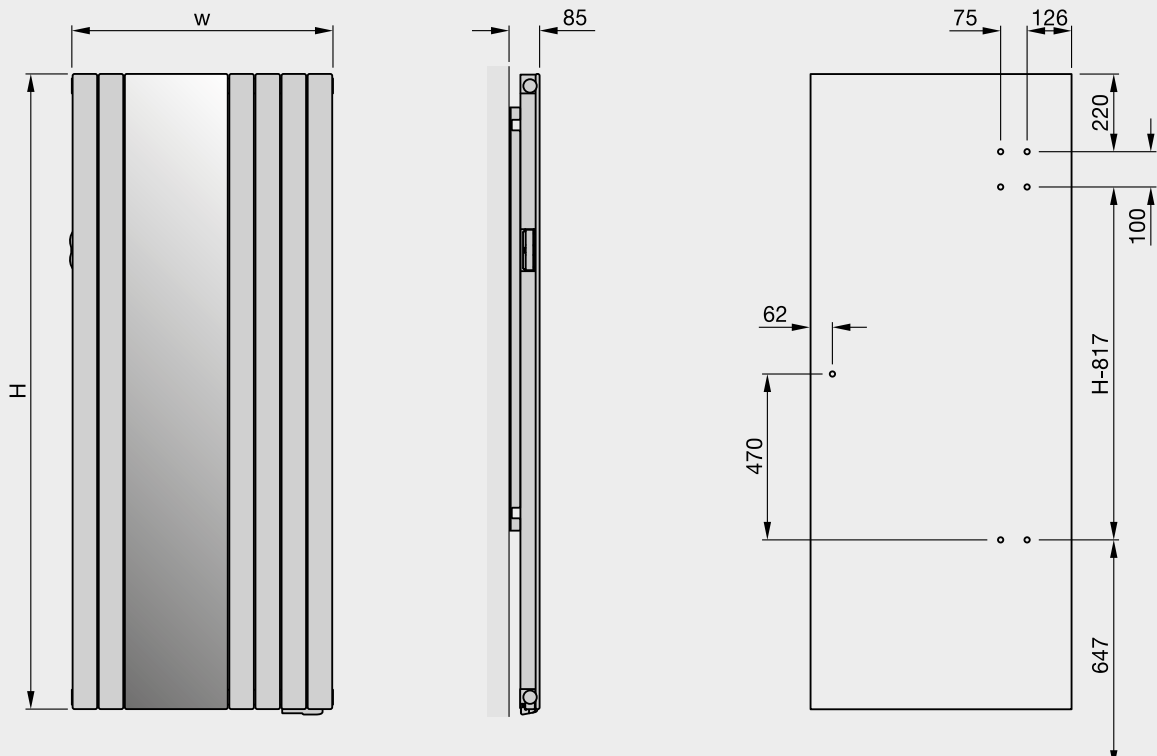

H = height
W = width
Tube:
Horizontal $\varnothing 38$ mm
Tube:
Vertical 70mm x 11mm
All dimensions in mm

With a full-length mirror to enhance its elegance, the **Roda Mirror Electric** radiator is a stylish asset to any home.