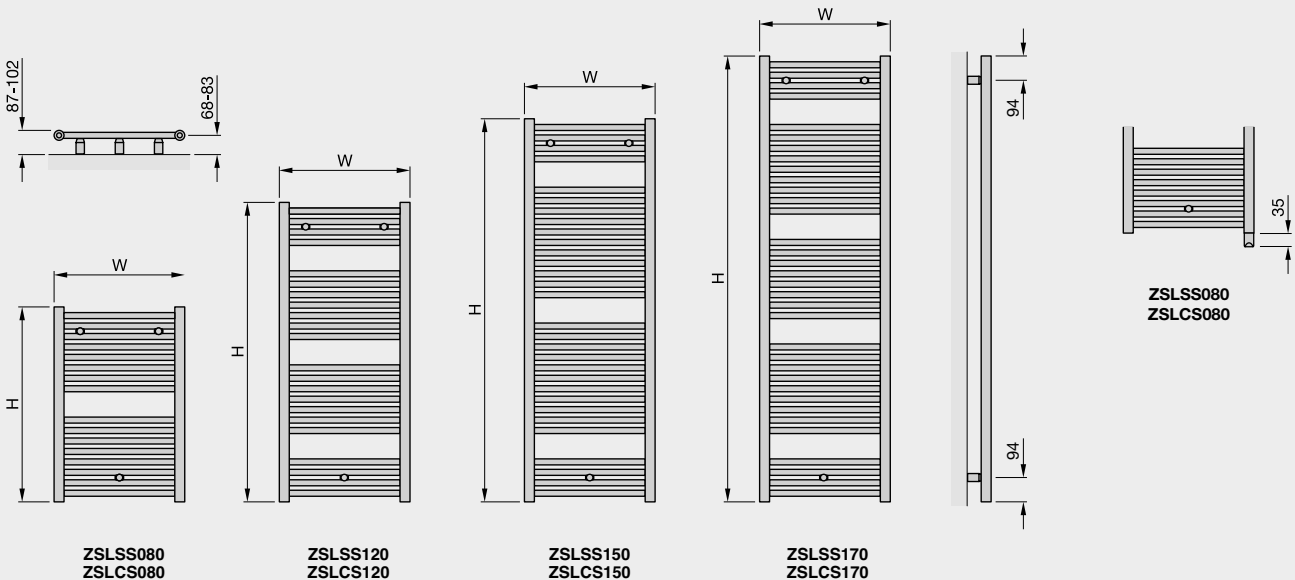

Colour finish: Standard colours from the Zehnder colour chart including matt white finish are priced at: RAL 9016 + 25%.

Colour finish and non-stock products delivery: 3-5 weeks.

H = height
W = width
Tube: Horizontal Ø 23mm
Tube: Vertical Ø 38mm
All dimensions in mm