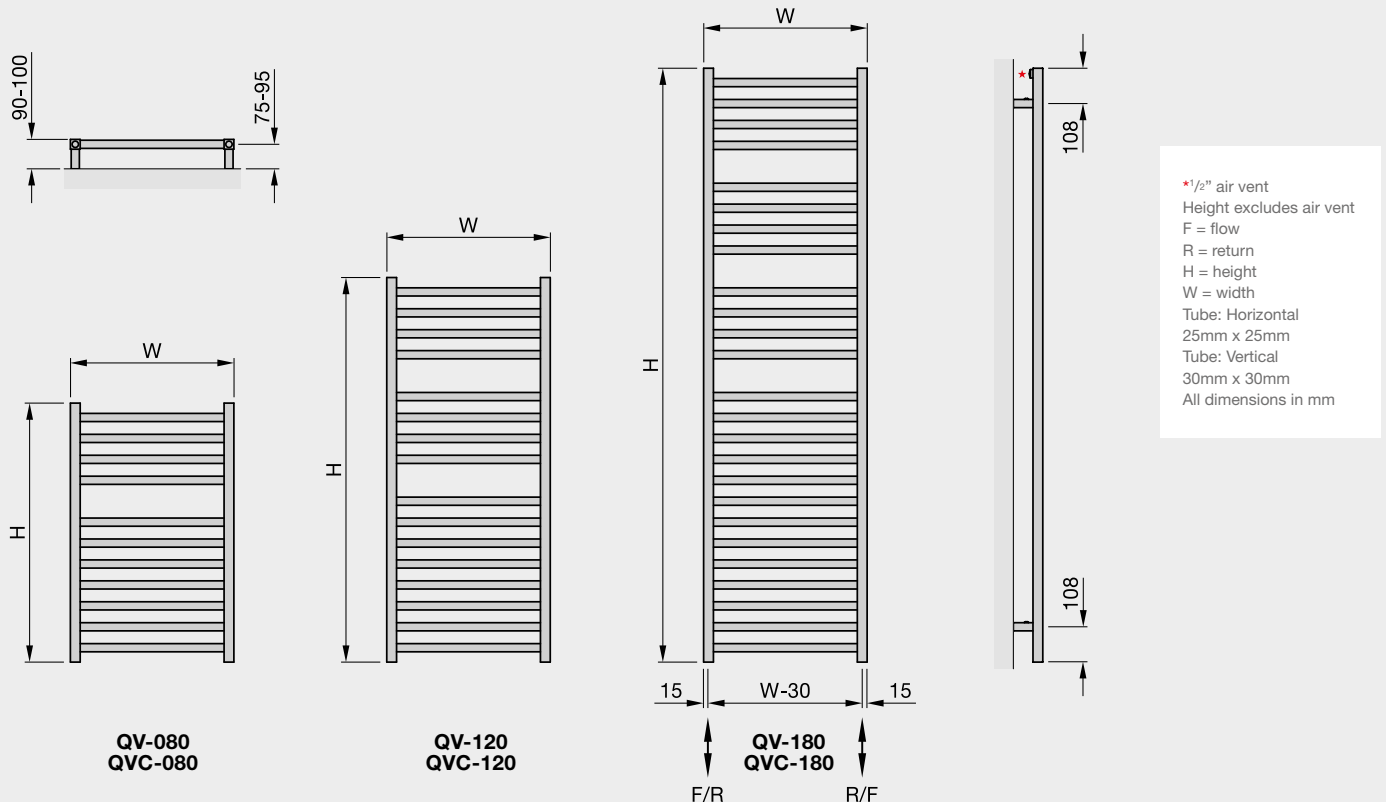

*White (RAL 9016)

Colour finish: Standard colours from the Zehnder colour chart including matt white finish are priced at: RAL 9016 + 25%. Colour finish and non-stock products delivery: 3-5 weeks.

Dual energy: Self fit (additional cost to central heating model prices). For more information please scan the QR code on the following page.