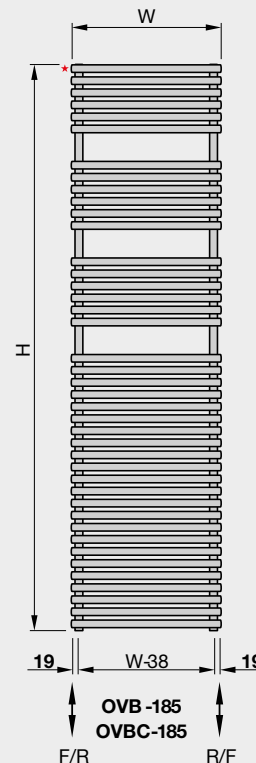

*1/2" air vent
Width excludes air vent
F = flow
R = return
H = height
W = width
Tube: Horizontal $\varnothing 25mm$
Tube: Vertical $\varnothing 26mm$
All dimensions in mm

OVBC-080

OVBC-120

OVBC-150

OVBC-185