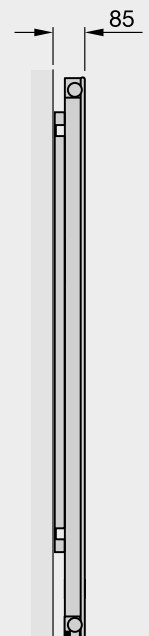

Open Window detection

The Integral control unit recognises if a window has been opened for an extended period and switches the radiator off. Once the window is closed, the radiator returns to normal operation.

- Temperature changes are quickly recognised via the external temperature sensor.
- The integral thermostat proactively reacts to sensor information; delivering the perfect indoor climate.
- Intuitive radiator which automatically switches off if a window is open for an extended period.
- An intelligent heating solution which lowers costs and energy consumption.

H = height
W = width
All dimensions in mm