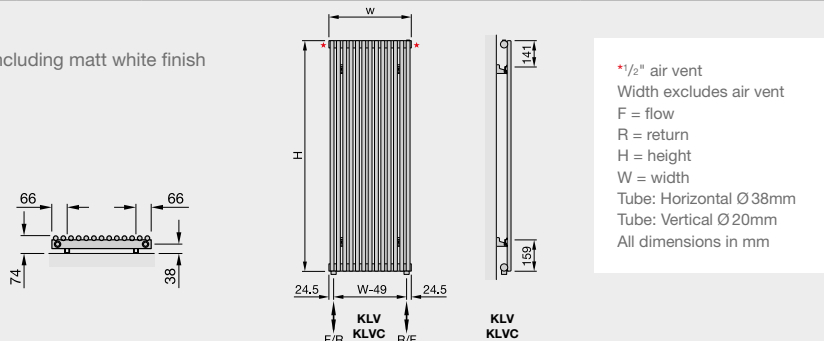

Zehnder Kleo Vertical

Stocked Items

In stock items highlighted in black	Height mm	Width mm	Number of tubes	Finish	Output $\Delta T=50^{\circ}\text{C}$ Watts/btu All outputs certified to EN 442	RRP (ex VAT)	RRP (inc 20% VAT)
Zehnder Kleo vertical single tube							
KLV-180-030	1800	299	9	white*	632/2156	£278	£333.60
KLV-180-040	1800	398	12	white*	842/2874	£335	£402.00
KLV-180-050	1800	497	15	white*	1053/3593	£392	£470.40
KLV-180-060	1800	596	18	white*	1264/4313	£449	£538.80
KLVC-180-030	1800	299	9	chrome	448/1529	£500	£600.00
KLVC-180-040	1800	398	12	chrome	598/2040	£605	£726.00
KLVC-180-050	1800	497	15	chrome	747/2549	£710	£852.00
KLVC-180-060	1800	596	18	chrome	896/3057	£815	£978.00

Zehnder Kleo vertical double tube							
KLVD-180-030	1800	299	9	white*	954/3255	£473	£567.60
KLVD-180-040	1800	398	12	white*	1272/4340	£572	£686.40
KLVD-180-050	1800	497	15	white*	1590/5425	£671	£805.20
KLVD-180-060	1800	596	18	white*	1908/6510	£770	£924.00

The KLV can also be installed horizontally with TBSE connections on either side.

*White (RAL 9016)

Colour finish: Standard colours from the Zehnder colour chart including matt white finish are priced at: RAL 9016 + 25%.
Colour finish and non-stock products delivery: 3-5 weeks.