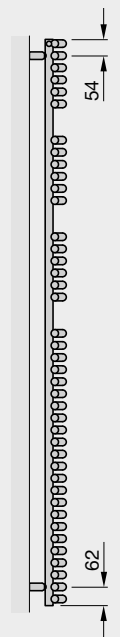

Zehnder Ovida Bow

Stocked Items

In stock items highlighted in black	Height mm	Width mm	Finish	Output $\Delta T=50^{\circ}C$ Watts/btu All outputs certified to EN 442	Dual Fuel Immersion Rating in Watts	RRP (ex VAT)	RRP (inc 20% VAT)
Zehnder Ovida Bow							
OVB-080-050	796	496	white*	417/1423	300	£202	£242.40
OVB-080-060	796	596	white*	492/1679	300	£215	£258.00
OVB-080-075	796	746	white*	601/2051	400	£239	£286.80
OVB-120-050	1196	496	white*	609/2078	400	£241	£289.20
OVB-120-060	1196	596	white*	718/2450	500	£262	£314.40
OVB-120-075	1196	746	white*	878/2996	600	£293	£351.60
OVB-150-050	1556	496	white*	784/2675	500	£283	£339.60
OVB-150-060	1556	596	white*	924/3153	600	£311	£373.20
OVB-185-050	1876	496	white*	943/3218	600	£314	£376.80
OVB-185-060	1876	596	white*	1111/3791	700	£347	£416.40
OVB-080-050-0346	796	496	anthracite	417/1423	300	£253	£303.60
OVB-080-060-0346	796	596	anthracite	492/1679	300	£269	£322.80
OVB-120-050-0346	1196	496	anthracite	609/2078	400	£301	£361.20
OVB-120-060-0346	1196	596	anthracite	718/2450	500	£328	£393.60
OVB-185-060-0346	1876	596	anthracite	1111/3791	700	£434	£520.80
OVBC-080-050	796	496	chrome	273/931	200	£406	£487.20
OVBC-080-060	796	596	chrome	322/1099	200	£449	£538.80
OVBC-080-075	796	746	chrome	394/1344	250	£516	£619.20
OVBC-120-050	1196	496	chrome	402/1372	250	£530	£636.00
OVBC-120-060	1196	596	chrome	475/1621	300	£602	£722.40
OVBC-120-075	1196	746	chrome	581/1982	400	£695	£834.00
OVBC-150-050	1556	496	chrome	523/1784	300	£680	£816.00
OVBC-150-060	1556	596	chrome	617/2105	400	£767	£920.40
OVBC-185-050	1876	496	chrome	635/2167	400	£784	£940.80
OVBC-185-060	1876	596	chrome	749/2556	500	£882	£1,058.40

*White (RAL 9016)