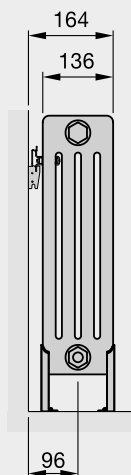

*White (RAL 9016)

Colour finish: Standard colours from the Zehnder colour chart including matt white finish are priced at: RAL 9016 + 25%.
Colour finish and non-stock products delivery: 3-5 weeks.

*1/2" air vent
Width excludes air vent
F = flow
R = return
H = height
W = width
Tube: Vertical $\text{O}25\text{mm}$
All dimensions in mm
Manufacturing tolerance of $\pm 0.6\text{mm}$ per section