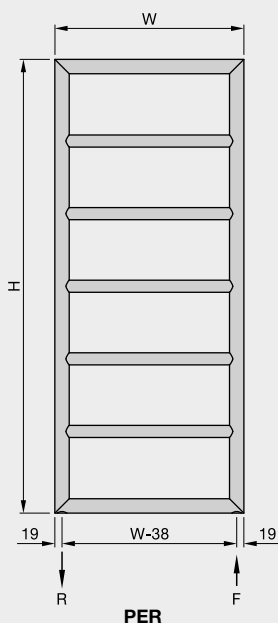

Zehnder Pera

Formerly the Bisque Pera

Stocked Items

In stock items highlighted in black	Height mm	Width mm	Finish	Output $\Delta T=50^{\circ}C$ Watts/btu All outputs certified to EN 442	Dual Fuel Immersion Rating in Watts	RRP (ex VAT)	RRP (inc 20% VAT)
Zehnder Pera							
PER-080-050	800	500	stainless steel mirror	187/638	150	£692	£830.40
PER-120-050	1200	500	stainless steel mirror	269/918	200	£882	£1,058.40
PER-150-050	1500	500	stainless steel mirror	334/1140	250	£1,079	£1,294.80
PER-080-050-N209	800	500	brushed brass	187/638	150	£752	£902.40
PER-120-050-N209	1200	500	brushed brass	269/918	200	£957	£1,148.40
PER-150-050-N209	1500	500	brushed brass	334/1140	250	£1,169	£1,402.80
PER-080-050-N211	800	500	brushed black chrome	187/638	150	£752	£902.40
PER-120-050-N211	1200	500	brushed black chrome	269/918	200	£957	£1,148.40
PER-150-050-N211	1500	500	brushed black chrome	334/1140	250	£1,169	£1,402.80
PER-080-050-N213	800	500	brushed bronze	187/638	150	£752	£902.40
PER-120-050-N213	1200	500	brushed bronze	269/918	200	£957	£1,148.40
PER-150-050-N213	1500	500	brushed bronze	334/1140	250	£1,169	£1,402.80

In stock items highlighted in black	Height mm	Width mm	Finish	Simple immersion heater Class I IPX4 Zone 1 Bath, Zone 2 Shower Electric rating (Watts)	RRP (ex VAT)	RRP (inc 20% VAT)
Zehnder Pera Electric Heating Model						
PERE-080-050/F	870	500	stainless steel mirror	150	£758	£909.60
PERE-120-050/F	1270	500	stainless steel mirror	200	£949	£1,138.80
PERE-150-050/F	1570	500	stainless steel mirror	250	£1,146	£1,375.20

Dual energy: Self fit (additional cost to central heating model prices).
For more information please scan the QR code on the following page.