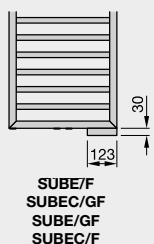

Electric Heating Model	Height mm	Width mm	Finish	Radio frequency remote programmer IPX4 Zone 1 Bath, Zone 2 Shower, Class II Electric rating (Watts)	RRP (ex VAT)	RRP (inc 20% VAT)
Zehnder Subway Electric Heating Model						
SUBE-130-045/GF	1261	450	white*	500	£757	£908.40
SUBE-150-045/GF	1549	450	white*	600	£824	£988.80
SUBE-150-060/GF	1549	600	white*	750	£903	£1,083.60
SUBE-180-060/GF	1837	600	white*	900	£979	£1,174.80
SUBEC-130-045/GF	1261	450	chrome	300	£1,314	£1,576.80
SUBEC-150-045/GF	1549	450	chrome	300	£1,522	£1,826.40
SUBEC-150-060/GF	1549	600	chrome	500	£1,672	£2,006.40
SUBEC-180-060/GF	1837	600	chrome	600	£1,819	£2,182.80

*White (RAL 9016)

The immersion heater is fitted to the right hand header.

Note: Height does not include the immersion heater. (See diagrams below)

Colour finish: Standard colours from the Zehnder colour chart including matt white finish are priced at: RAL 9016 +25%.
Colour finish and non-stock products delivery: 3-5 weeks.

Optional wall brackets: Increases space behind rail by 20mm

Model		RRP (ex VAT)	RRP (inc 20% VAT)
954111	Zehnder Subway Electric SUBE extended bracket kit. White finish.	£58	£69.60
954118	Zehnder Subway Electric SUBEC extended bracket kit. Chrome finish.	£58	£69.60
954119	Zehnder Subway Electric SUBE extended bracket kit. Colour finish.	£58	£69.60