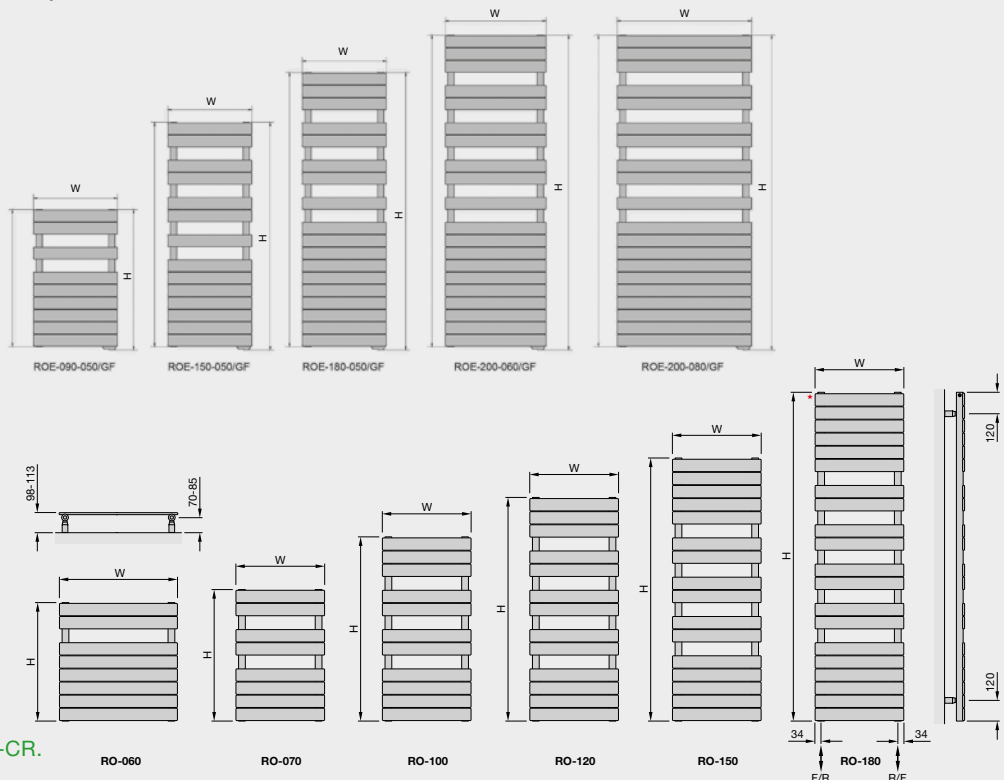

*White (RAL 9016)

Dual energy: Self fit (additional cost to central heating model prices). For more information please scan the QR code.

Electric Heating Model	Height mm	Width mm	Finish	No. of tubes	Watts Radio frequency remote programmer IPX4 Zone 1 Bath, Zone 2 Shower, Class II	RRP (ex VAT)	RRP (inc 20% VAT)
Zehnder Roda Spa Electric							
ROE-090-050/GF	835	500	white*	9	500	£746	£895.20
ROE-150-050/GF	1353	500	white*	14	750	£919	£1,102.80
ROE-180-050/GF	1649	500	white*	18	1000	£1,007	£1,208.40
ROE-200-060/GF	1871	600	white*	20	1250	£1,103	£1,323.60
ROE-200-080/GF	1871	800	white*	20	1500	£1,228	£1,473.60

*White (RAL 9016)

Note: Height includes immersion heater (See diagrams below).

Colour finish: Standard colours from the Zehnder colour chart including matt white finish are priced at: RAL 9016 +25%.
Colour finish and non-stock products delivery: 3-5 weeks.

*1/8" air vent
Width excludes air vent
F = flow
R = return
H = height
W = width
Tube: Dimensions: 70mm x 11mm
Tube: Vertical $\varnothing$ 38mm
Immersion heater: 20
All dimensions in mm

Zehnder recommends VALVE-SET-11-CR.
For more information see page 182.