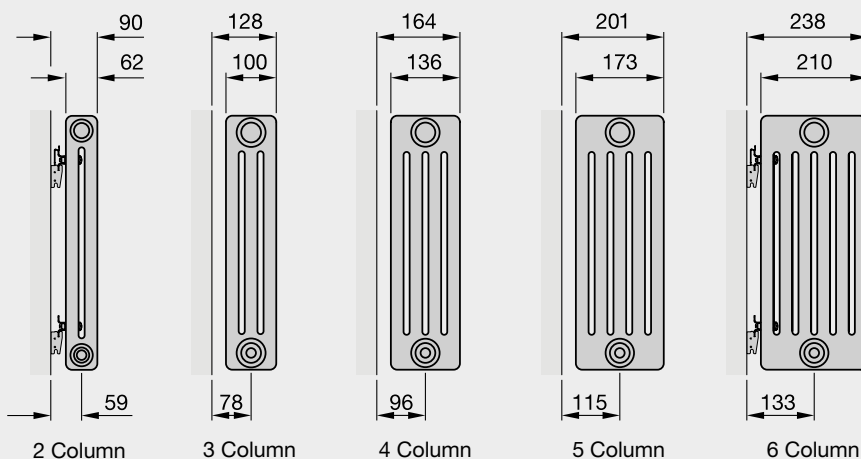

Technical Information

Please note: We only supply complete radiators. Additional sections cannot be joined to our stock range of radiators. The number of sections/length is virtually unlimited. Practicality regarding weights, handling and accessibility should be taken into consideration. Large radiators may be supplied in modules to be assembled on site. Lead times – Please allow 6-8 weeks for curved, angled and engineered to drawing.

Prices are for radiators with standard bottom opposite end connections. For underside connections add £15 per radiator.

Angled and curved radiators are also available.

Angled radiators: Prices on application. Please contact your Zehnder stockist or a member of our sales team for further details.

Curved radiators: Please multiply the prices for standard radiators by 2.