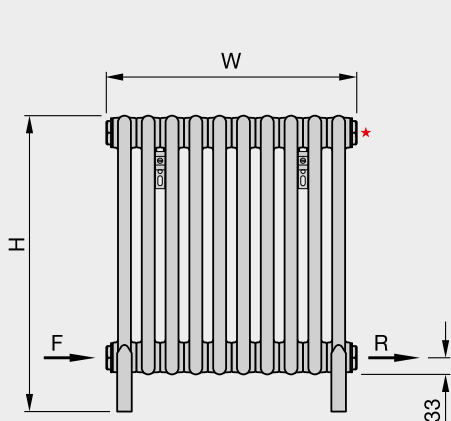

*White (RAL 9016)

Colour finish: Standard colours from the Zehnder colour chart including matt white finish are priced at: RAL 9016 + 25%.
Colour finish and non-stock products delivery: 3-5 weeks.

*1/2" air vent
Width excludes air vent
F = flow
R = return
H = height
W = width
Tube: Vertical $\text{O}25\text{mm}$
All dimensions in mm
Manufacturing tolerance of $\pm 0.6\text{mm}$ per section