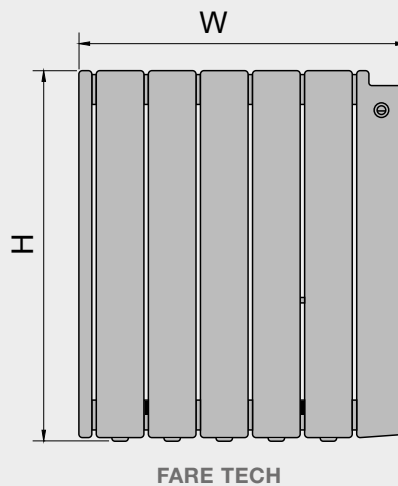

Projection from wall to front of radiator: 148mm max.

*White (RAL 9010)

Temperature controller: Backlit LCD digital display screen gives complete control. Temperature can be adjusted in 0.5°C increments. 3 pre-set programmes and 5 mode settings. Open window detection system and parental lock. 7 day programmable function.

Colour finish: Standard colours from the Zehnder colour chart including matt white finish which are priced at: white RAL 9010 + 25%. Colour finish and non-stock products delivery: 3–5 weeks.

Accessories			
Model		RRP (ex VAT)	RRP (inc 20% VAT)
887220	Zehnder Connect hub for Fare Tech radiator. White (RAL 9016)	£256	£307.20

Open Window detection

The Integral control unit recognises if a window has been opened for an extended period and switches the radiator off. Once the window is closed, the radiator returns to normal operation.

- Temperature changes are quickly recognised via the external temperature sensor.
- The integral thermostat proactively reacts to sensor information; delivering the perfect indoor climate.
- Intuitive radiator which automatically switches off if a window is open for an extended period.
- An intelligent heating solution which lowers costs and energy consumption.

H = height
W = width
All dimensions in mm

The Zehnder Fare Tech can now be controlled via the Zehnder Connect App. Scan the QR code on the following page to find out more.