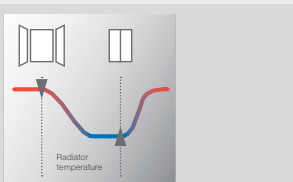

H = height
W = width
Tube: Horizontal Ø 23mm
Tube: Vertical 30 x 30mm
All dimensions in mm