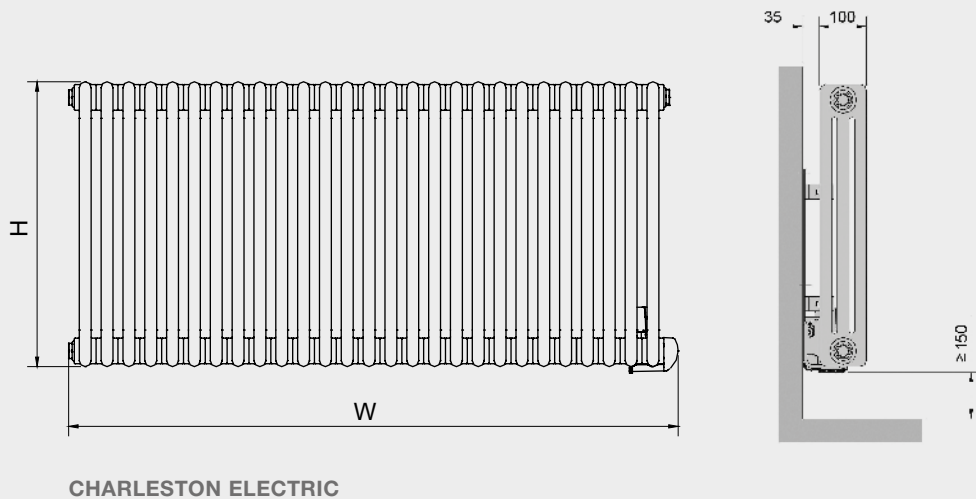

Zehnder

Charleston Electric & Plinth

In stock items highlighted in black	Height mm	Width mm	No. of columns	No. of sections	Finish	Radio frequency remote programmer IPX4 Zone 1 Bath, Zone 2 Shower, Class II. Electric rating (Watts)	Weight kg	RRP (ex VAT)	RRP (inc 20% VAT)
Zehnder Charleston Electric									
NZ3-060-050/GF	600	502	3	10	white*	500	27.0	£647	£776.40
NZ3-060-059/GF	600	594	3	12	white*	750	30.0	£754	£904.80
NZ3-060-073/GF	600	732	3	15	white*	1000	41.0	£817	£980.40
NZ3-060-087/GF	600	870	3	18	white*	1250	47.0	£954	£1,144.80
NZ3-060-101/GF	600	1008	3	21	white*	1500	58.0	£1,029	£1,234.80
NZ3-060-128/GF	600	1284	3	27	white*	2000	70.0	£1,238	£1,485.60
Zehnder Charleston Plinth Electric									
NZ5-030-096/GF-F	300	962	5	20	white*	1000	42.4	£1,075	£1,290.00

Colour finish: Standard colours from the Zehnder colour chart including matt white finish are priced at: RAL 9016 + 25%.
Colour finish and non-stock products.
*White (RAL 9016)

Accessories			
Model		RRP (ex VAT)	RRP (inc 20% VAT)
601020	Lambswool cleaning brush	£32	£38.40
966018	Zehnder Charleston towel bar 366mm	£145	£174.00
966028	Zehnder Charleston towel bar 918mm	£167	£200.40

Please note: Towel bars can be cut to size to fit perfectly to the size of your selected radiator

H = height
W = width
Width includes controller
All dimensions in mm