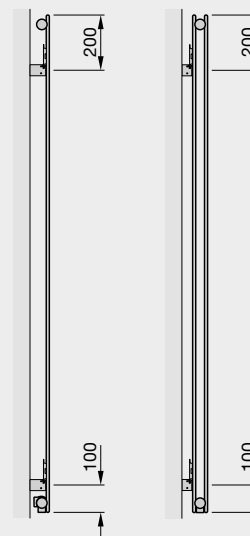

Zehnder Roda Mirror

Stocked Items

In stock items highlighted in black	Height mm	Width mm	Finish	No. of tubes	Output $\Delta T=50^{\circ}\text{C}$ Watts/btu All outputs certified to EN 442	RRP (ex VAT)	RRP (inc 20% VAT)
Zehnder Roda Mirror Vertical Single panel							
ROM-180-059	1800	592	white*	2+2	544/1856	£559	£670.80
ROM-180-067	1800	666	white*	3+2	680/2320	£616	£739.20
ROM-180-081	1800	814	white*	5+2	952.3248	£704	£844.80
Zehnder Roda Mirror Vertical Double panel							
ROMD-180-067	1800	666	white*	6+4	1355/4623	£981	£1,177.20
ROMD-180-081	1800	814	white*	10+4	1527/5210	£1,418	£1,701.60

*White (RAL 9016)

Colour finish: Standard colours from the Zehnder colour chart including matt white finish are priced at: RAL 9016 + 25%.
Colour finish and non-stock products delivery: 3-5 weeks.

*1/8" air vent
Width excludes air vent
F = flow
R = return
H = height
W = width
Tube: Dimensions 70mm x 11mm
Tube: Horizontal tubes: $\varnothing 38\text{mm}$
All dimensions in mm

ROM-180-081
ROMD-180-081

ROM-180-067
ROMD-180-067

ROM

ROMD

Zehnder recommends **VALVE-SET-10-CR**.
For more information see page 182.