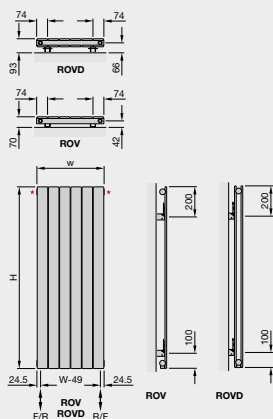

Zehnder Roda Horizontal Single panel with single convactor fin								
ROHL-059-060	592	600	92	white*	8	644/2197	£348	£417.60
ROHL-059-080	592	800	92	white*	8	859/2931	£406	£487.20
ROHL-059-100	592	1000	92	white*	8	1074/3665	£463	£555.60
ROHL-059-120	592	1200	92	white*	8	1289/4398	£520	£624.00
ROHL-059-140	592	1400	92	white*	8	1504/5132	£578	£693.60
ROHL-059-160	592	1600	92	white*	8	1718/5862	£635	£762.00

Zehnder Roda Horizontal Double panel								
ROHD-059-060	592	600	93	white*	8	641/2187	£413	£495.60
ROHD-059-080	592	800	93	white*	8	855/2917	£468	£561.60
ROHD-059-100	592	1000	93	white*	8	1069/3648	£523	£627.60
ROHD-059-120	592	1200	93	white*	8	1283/4378	£578	£693.60
ROHD-059-140	592	1400	93	white*	8	1497/5108	£633	£759.60
ROHD-059-160	592	1600	93	white*	8	1710/5835	£687	£824.40

*White (RAL 9016)

Colour finish: Standard colours from the Zehnder colour chart including matt white finish are priced at: RAL 9016 + 25%.
Colour finish and non-stock products delivery: 3-5 weeks.

X = Variation in radiator height.
2 - 4 tubes tall = 35mm
5 tubes tall = 109mm
6 tubes tall = 55mm
7 tubes tall = 129mm
8 tubes tall = 63mm

*1/8" air vent
Width excludes air vent
F = flow
R = return
H = height
W = width
Tube dimensions 70mm x 11mm
Vertical tubes: Ø 38mm
All dimensions in mm