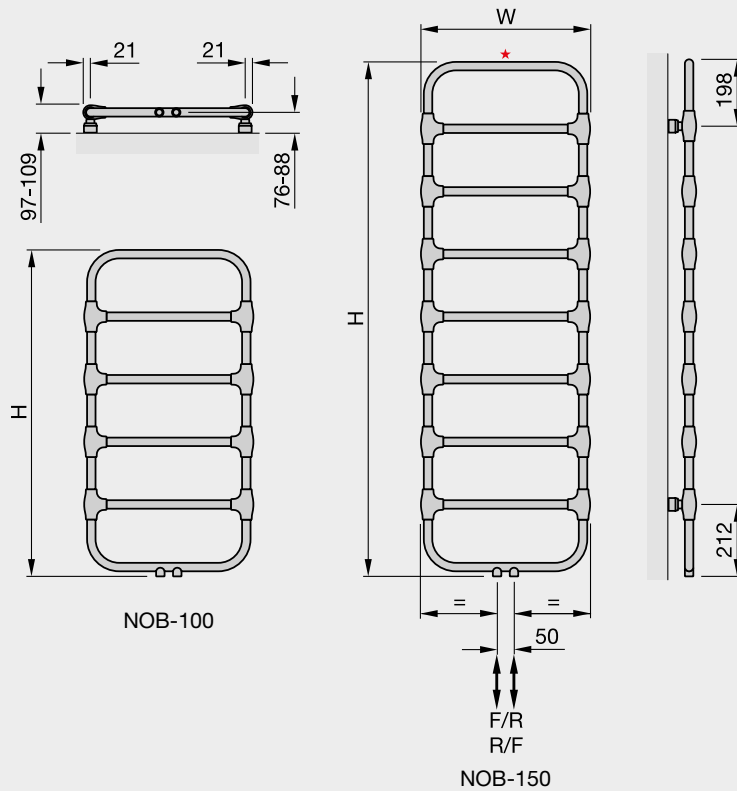

Zehnder Nobis

Stocked Items

In stock items highlighted in black	Height mm	Width mm	Finish	Output $\Delta T=50^{\circ}C$ Watts/btu All outputs certified to EN 442	RRP (ex VAT)	RRP (inc 20% VAT)
Zehnder Nobis						
NOB-100-050	965	500	chrome	210/717	£1,265	£1,518.00
NOB-150-050	1520	chrome	325/1109	£1,549	£1,858.80	

Note: Zehnder Nobis is a Brass radiator so therefore can be used in wet rooms and on hot water systems.

*1/2" air vent (rear)
F = flow
R = return
H = height
W = width
Tube: $\varnothing$ 25mm
All dimensions in mm