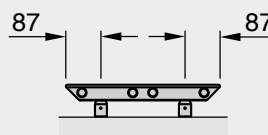

Bracket centres for 030 & 040 widths

*1/2" air vent
Frame: 70mm x 39mm triangular tubes
Flat tubes: 70mm x 8mm
F = flow
R = return
H = height
W = width
All dimensions in mm

Zehnder recommends:
Valve set 10
for horizontal pipes from the wall
Valve set 37
for horizontal pipes from the floor
Valve set 11
for vertical pipes from the wall
Valve set 36
for vertical pipes from the floor