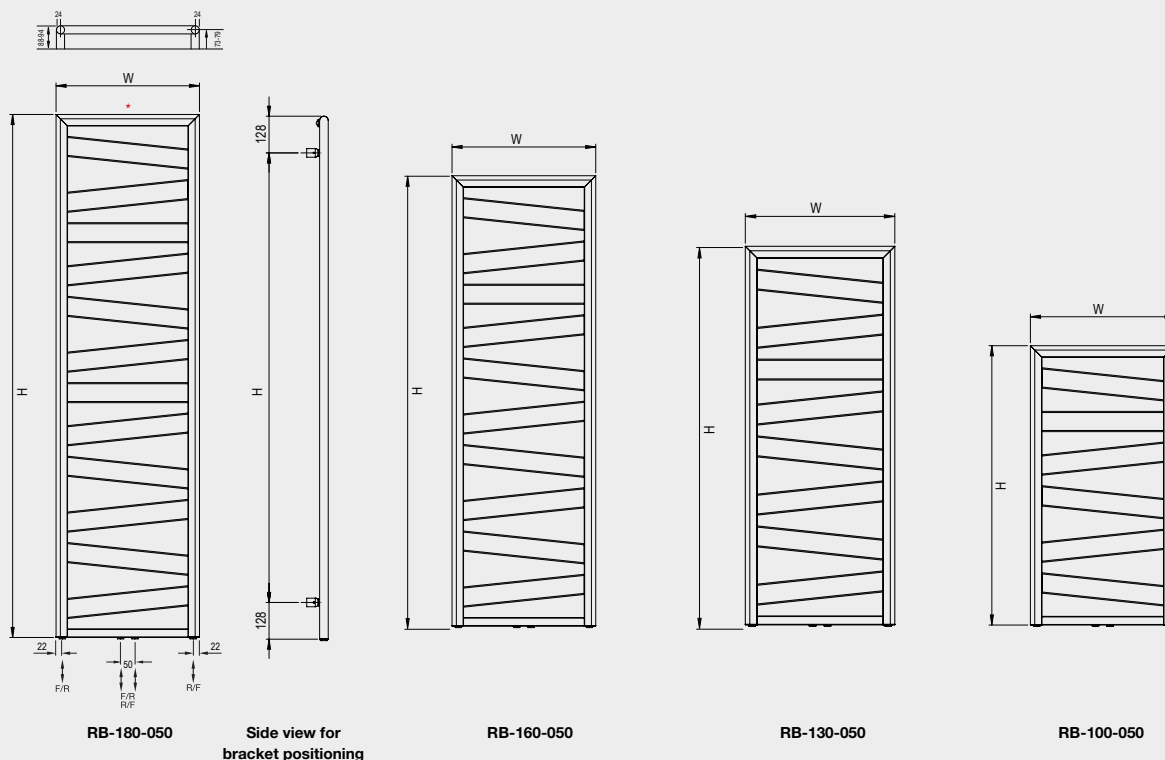

Zehnder Ribbon

Stocked Items

In stock items highlighted in black	Height mm	Width mm	Finish	Output $\Delta T=50^{\circ}\text{C}$ Watts/btu All outputs certified to EN 442	Dual Fuel Immersion Rating in Watts	RRP (ex VAT)	RRP (inc 20% VAT)
Zehnder Ribbon							
RB-100-050	965	500	white*	398/1358	250	£347	£416.40
RB-130-050	1266	500	white*	509/1737	300	£416	£499.20
RB-160-050	1567	500	white*	621/2119	400	£485	£582.00
RB-180-050	1823	500	white*	723/2467	500	£552	£662.40
RB-100-050-0557	965	500	matt black	398/1358	250	£434	£520.80
RB-130-050-0557	1266	500	matt black	509/1737	300	£520	£624.00
RB-160-050-0557	1567	500	matt black	621/2119	400	£606	£727.20
RB-180-050-0557	1823	500	matt black	723/2467	500	£690	£828.00
RBC-100-050	965	500	chrome	261/891	150	£832	£998.40
RBC-130-050	1266	500	chrome	327/1116	200	£1,011	£1,213.20
RBC-160-050	1567	500	chrome	393/1341	250	£1,179	£1,414.80
RBC-180-050	1823	500	chrome	461/1573	300	£1,344	£1,612.80

*White (RAL 9016)

Dual energy: Self fit (additional cost to central heating model prices). For more information please scan the QR code.

Colour finish: Standard colours from the Zehnder colour chart including matt white finish are priced at: RAL 9016 + 25%.
Colour finish and non-stock products delivery: 3-5 weeks.

Zehnder recommends VALVE-SET-2-CR
For more information see page 182.

*1/2" air vent
Width excludes air vent
F = flow
R = return
H = height
W = width
All dimensions in mm
Tube: horizontal 70 x 8mm
Tube: vertical 30 x 4mm
D-shaped tubes