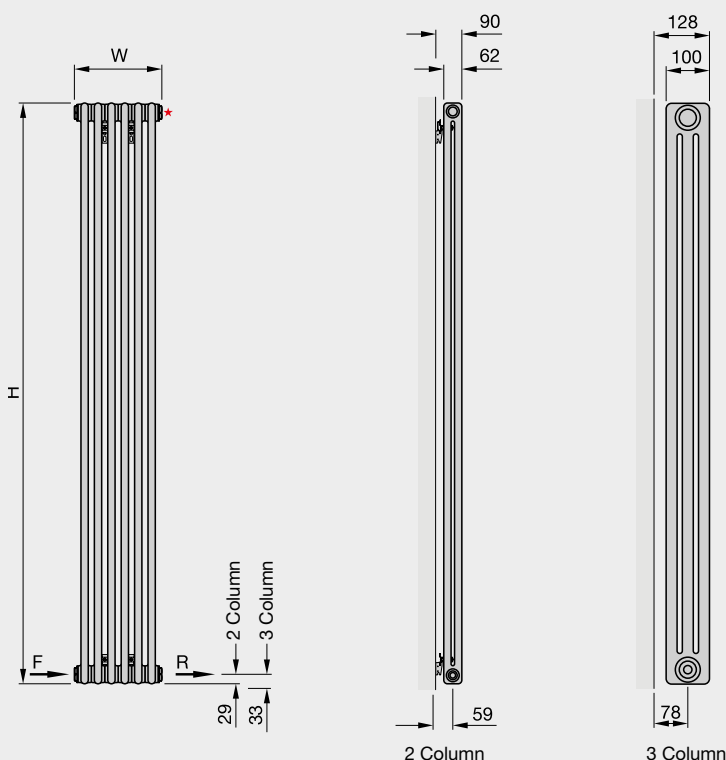

Model code breakdown: eg. 3180-6 = 3 (number of columns), 180 (1800mm high), 6 (number of sections).

*White (RAL 9016)

Colour finish: Standard colours from the Zehnder colour chart including matt white finish are priced at: RAL 9016 + 25%.
Colour finish and non-stock products delivery: 3-5 weeks.

Accessories		RRP (ex VAT)	RRP (inc 20% VAT)
966018	Charleston chrome towel bar 366mm	£145	£174.00
966028	Charleston chrome towel bar 918mm	£167	£200.40
The Charleston chrome towel bar (above) can be cut down to fit if required			
CTR-28	Chrome towel rail. Spans across 6 elements	£165	£198.00
CTR-37	Chrome towel rail. Spans across 8 elements	£167	£200.40
CTR-46	Chrome towel rail. Spans across 10 elements	£169	£202.80
CTR-55	Chrome towel rail. Spans across 12 elements	£171	£205.20
CTR-64	Chrome towel rail. Spans across 14 elements	£173	£207.60

Chrome towel rail contains full length rail and two brackets

**1/2" air vent
Width excludes air vent
F = flow
R = return
H = height
W = width
Tube: Vertical Ø 25mm
All dimensions in mm
Manufacturing tolerance of +/-0.6mm per section

For further technical drawings please see next page