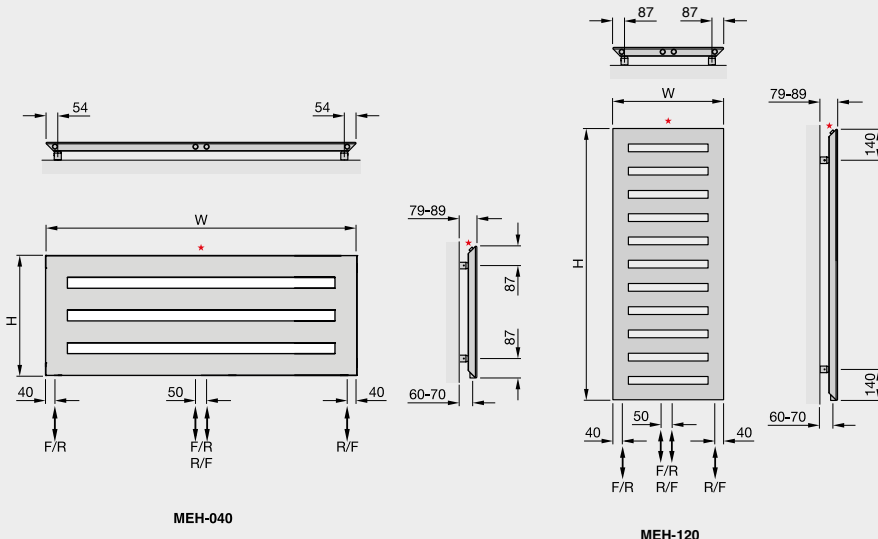

*White (RAL 9016)

** These models have a distance of 87mm between the top of the radiator and the bracket fixing position. All other MEH models have a distance of 140mm.

Colour finish: Standard colours from the Zehnder colour chart including matt white finish are priced at: RAL 9016 + 25%.
Colour finish and non-stock products delivery: 3-5 weeks.

MEH Accessories			
Model		RRP (ex VAT)	RRP (inc 20% VAT)
468038	Towel-bar for 400 mm width radiator, chrome plated	£111	£133.20
468048	Towel-bar for 500 mm width radiator, chrome plated	£113	£135.60
468058	Towel-bar for 600 mm width radiator, chrome plated	£117	£140.40
480438	Set of hooks (2 pcs.), to clip on, chrome plated	£52	£62.40

*1/2" air vent
Frame: 70mm x 39mm triangular tubes
Flat tubes: 70mm x 8mm
F = flow
R = return
H = height
W = width
All dimensions in mm