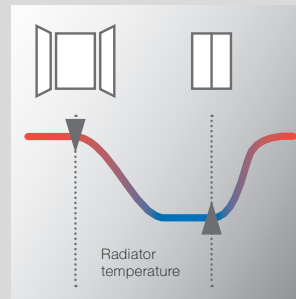

Zehnder Alura

Stocked Items

In stock items highlighted in black	Height mm	Width mm	Finish	No. of sections	With factory fitted controls, IPX4 Zone 1 Bath, Zone 2 Shower, Class II Electric Rating (Watts)	Weight kg	RRP (ex VAT)	RRP (inc 20% VAT)
Zehnder Alura								
ALE-050-036/F	575	377	white*	3	500	7	£379	£454.80
ALE-075-046/F	575	477	white*	4	750	9	£413	£495.60
ALE-100-056/F	575	577	white*	5	1000	11	£466	£559.20
ALE-125-076/F	575	777	white*	7	1250	15	£546	£655.20
ALE-150-086/F	575	877	white*	8	1500	17	£605	£726.00
ALE-200-116/F	575	1177	white*	11	2000	23	£743	£891.60

*white (RAL 9010)

Temperature controller: Backlit LCD digital display screen gives complete control. Temperature can be adjusted in 0.5°C increments. 3 pre-set programmes and 5 mode settings. Open window detection system and parental lock. 7 day programmable function.

Open Window detection

The Integral control unit recognises if a window has been opened for an extended period and switches the radiator off. Once the window is closed, the radiator returns to normal operation.

- Temperature changes are quickly recognised via the external temperature sensor
- The integral thermostat proactively reacts to sensor information; delivering the perfect indoor climate
- Intuitive radiator which automatically switches off if a window is open for an extended period
- An intelligent heating solution which lowers costs and energy consumption

H = height
W = width
All dimensions in mm