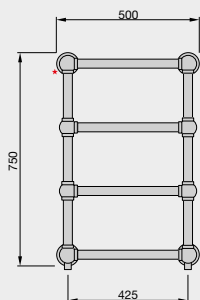

BUCK-075-050