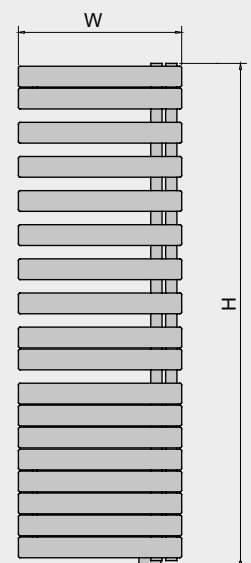

ROFEL-170-55/GF

H = height
W = width
Tube: Dimensions: 70mm x 11mm
Tube: Vertical tubes: Ø 38mm
Immersion heater: 23
All dimensions in mm