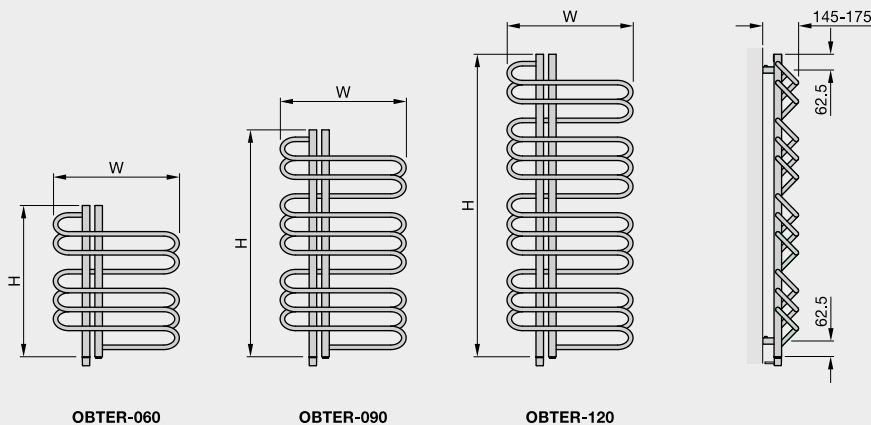

*1/2" air vent
Width excludes air vent
F = flow
R = return
H = height
W = width
Tube: Horizontal Ø18mm
Tube: Vertical 30mm x 30mm
Immersion heater: 36mm
All dimensions in mm