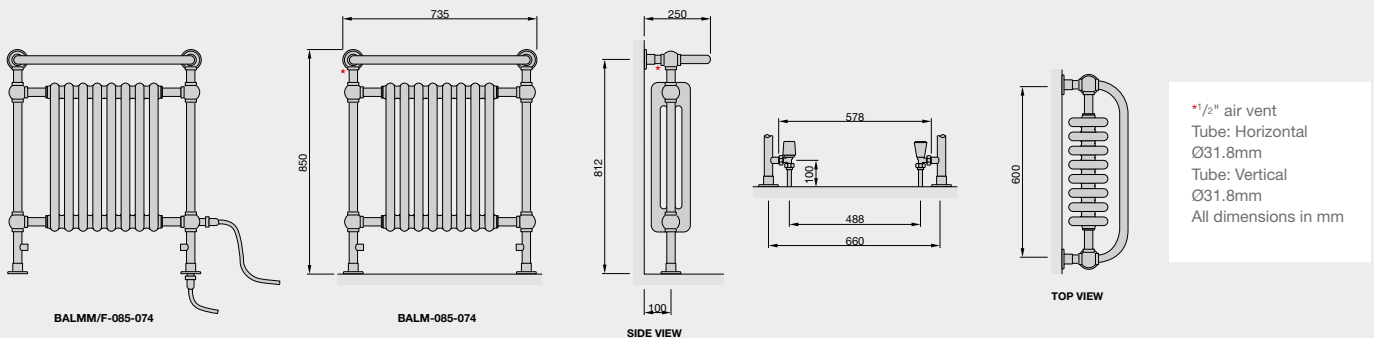

In stock items highlighted in black	Height mm	Width mm	Finish	Simple immersion heater Class I IPX4 Zone 1 Bath, Zone 2 Shower Electric rating (Watts)	RRP (ex VAT)	RRP (inc 20% VAT)
Zehnder Balmoral Electric Heating Model						
BALME/F-085-074-CPEO	850	735	chrome	400	£2,117	£2,540.40
BALME/F-085-074-BNEO	850	735	bright nickel	400	£2,593	£3,111.60
BALME/F-085-074-AGEO	850	735	antique gold	400	£3,736	£4,483.20
BALME/F-085-074-DGEO	850	735	dark gold	400	£3,736	£4,483.20
BALME/F-085-074-PBEO	850	735	polished brass	400	£3,546	£4,255.20
BALME/F-085-074-ABEO	850	735	antique brass	400	£3,546	£4,255.20
BALME/F-085-074-BZEO	850	735	antique bronze	400	£3,546	£4,255.20
BALME/F-085-074-ACEO	850	735	antique copper	400	£3,546	£4,255.20
BALME/F-085-074-PCEO	850	735	polished copper	400	£3,546	£4,255.20
BALME/F-085-074-BCEO	850	735	brushed copper	400	£3,546	£4,255.20

Colour finish: Central column radiator can be painted. Standard colours from the Zehnder colour chart including matt white finish are priced on application. Colour finishes are only available on the Chrome central heating version of the Zehnder Balmoral. Colour finish and non-stock products delivery: 3-5 weeks