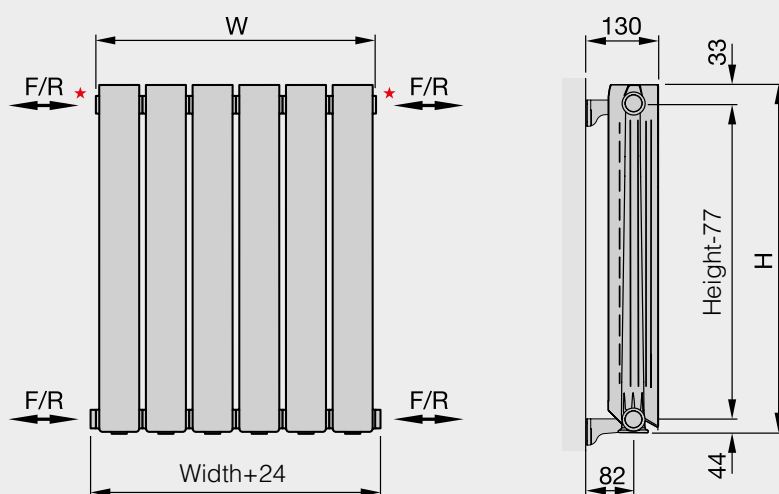

*White (RAL 9010). Colour finishes are not available. Width excludes air vent and bushes (Additional 24mm)

The Blitz Super is a high output, low water content, die-cast aluminium radiator, sectional in manufacture, supplied with a bracket pack comprising wall fixing brackets, plugs, bushes and an air vent.

Joining nipples, gaskets and an assembly tool must be purchased separately.

Accessories			
Model		RRP (ex VAT)	RRP (inc 20% VAT)
905110	Aluminium assembly tool 300	£69	£82.80
905120	Aluminium assembly tool 600	£69	£82.80
905130	Aluminium assembly tool 900	£69	£82.80
905140	Aluminium assembly tool 1200	£69	£82.80
A2/1	1 inch steel joining nipple - for use with Aluminium Blitz Super	£3.40	£4.08
A10/1	Joining nipple gasket for joining the Aluminium Blitz Super. White RAL 9010	£0.80	£0.96
A11/1	Gasket for end plugs for Aluminium Blitz Super - Green	£1.80	£2.16
A81	Installation bush and bracket pack for Aluminium Blitz Super	£32	£38.40
A80	Service assembly kit for the the Aluminium Blitz Super radiator	£31	£37.20

*1/2" air vent
Width excludes air vent
F = flow
R = return
H = height
W = width
All dimensions in mm

Connections: 4 x 1/2", suitable for bottom opposite ends (BOE), top bottom opposite ends (TBOE) or top bottom same end (TBSE).