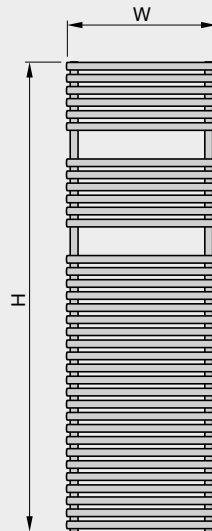

Zehnder Ovida Bow

Stocked Items

In stock items highlighted in black	Height mm	Width mm	Finish	Output $\Delta T=50^{\circ}C$ Watts/btu All outputs certified to EN 442	Dual Fuel Immersion Rating in Watts	RRP (ex VAT)	RRP (inc 20% VAT)
Zehnder Ovida Bow							
OVB-080-050	796	496	white*	417/1423	300	£202	£242.40
OVB-080-060	796	596	white*	492/1679	300	£215	£258.00
OVB-080-075	796	746	white*	601/2051	400	£239	£286.80
OVB-120-050	1196	496	white*	609/2078	400	£241	£289.20
OVB-120-060	1196	596	white*	718/2450	500	£262	£314.40
OVB-120-075	1196	746	white*	878/2996	600	£293	£351.60
OVB-150-050	1556	496	white*	784/2675	500	£283	£339.60
OVB-150-060	1556	596	white*	924/3153	600	£311	£373.20
OVB-185-050	1876	496	white*	943/3218	600	£314	£376.80
OVB-185-060	1876	596	white*	1111/3791	700	£347	£416.40
OVB-080-050-0346	796	496	anthracite	417/1423	300	£253	£303.60
OVB-080-060-0346	796	596	anthracite	492/1679	300	£269	£322.80
OVB-120-050-0346	1196	496	anthracite	609/2078	400	£301	£361.20
OVB-120-060-0346	1196	596	anthracite	718/2450	500	£328	£393.60
OVB-185-060-0346	1876	596	anthracite	1111/3791	700	£434	£520.80
OVBC-080-050	796	496	chrome	273/931	200	£406	£487.20
OVBC-080-060	796	596	chrome	322/1099	200	£449	£538.80
OVBC-080-075	796	746	chrome	394/1344	250	£516	£619.20
OVBC-120-050	1196	496	chrome	402/1372	250	£530	£636.00
OVBC-120-060	1196	596	chrome	475/1621	300	£602	£722.40
OVBC-120-075	1196	746	chrome	581/1982	400	£695	£834.00
OVBC-150-050	1556	496	chrome	523/1784	300	£680	£816.00
OVBC-150-060	1556	596	chrome	617/2105	400	£767	£920.40
OVBC-185-050	1876	496	chrome	635/2167	400	£784	£940.80
OVBC-185-060	1876	596	chrome	749/2556	500	£882	£1,058.40

*White (RAL 9016)