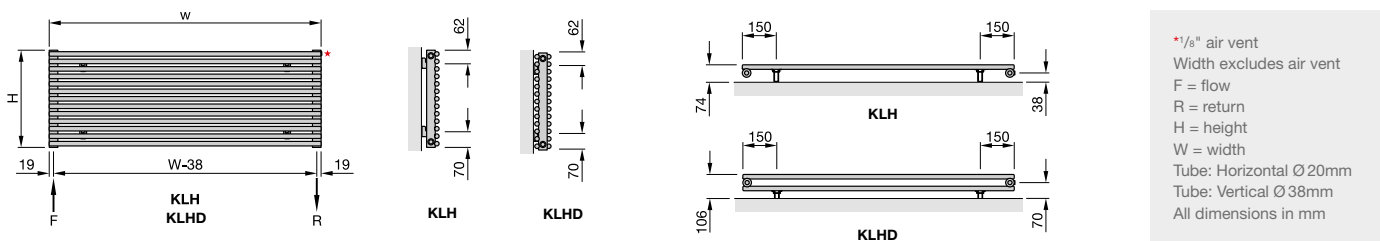

Zehnder Kleo Horizontal

Stocked Items

In stock items highlighted in black	Height mm	Width mm	Number of tubes	Finish	Output $\Delta T=50^{\circ}\text{C}$ Watts/btu All outputs certified to EN 442	RRP (ex VAT)	RRP (inc 20% VAT)
Zehnder Kleo horizontal single tube							
KLH-058-100	596	1000	18	white*	782/2668	£344	£412.80
KLH-058-120	596	1200	18	white*	938/3201	£376	£451.20
KLH-058-140	596	1400	18	white*	1095/3736	£408	£489.60
Zehnder Kleo horizontal double tube							
KLHD-058-100	596	1000	18	white*	1211/4134	£602	£722.40
KLHD-058-120	596	1200	18	white*	1453/4961	£658	£789.60
KLHD-058-140	596	1400	18	white*	1695/5787	£715	£858.00

Made to Measure sizes available (excluding chrome KLHD models)

*White (RAL 9016)

Colour finish: Standard colours from the Zehnder colour chart including matt white finish: white RAL 9016 + 25%.
Colour finish and non-stock products delivery: 3-5 weeks.