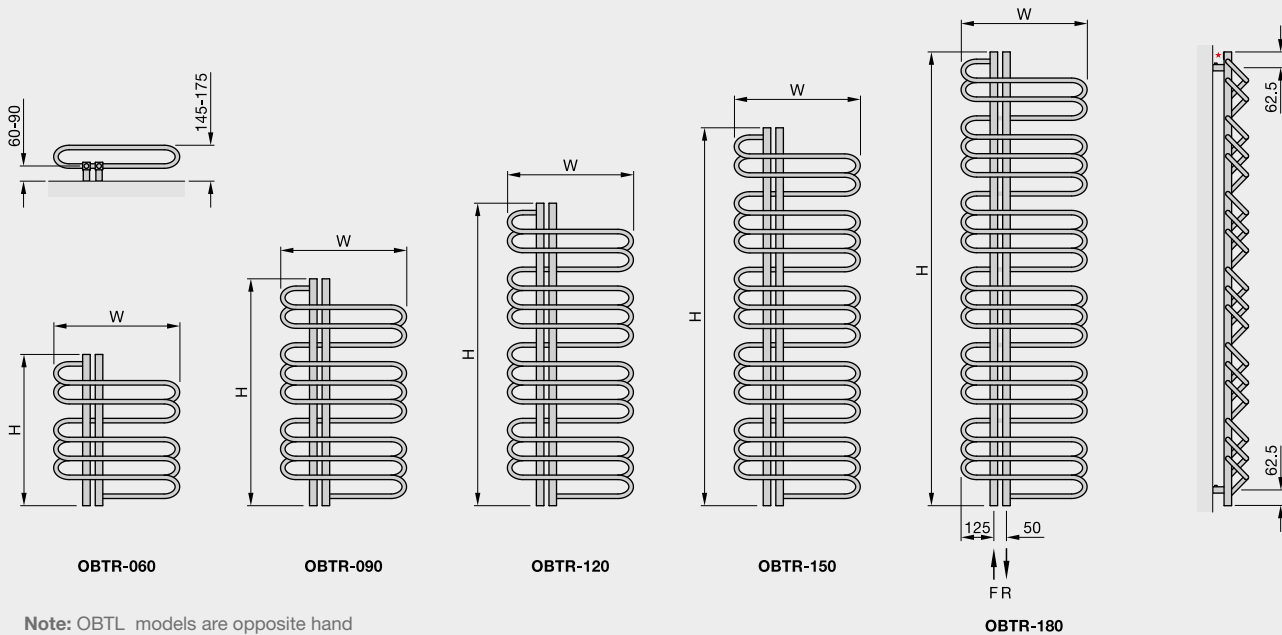

Zehnder Orbit

Formerly the Bisque Orbit

Stocked Items

In stock items highlighted in black	Height mm	Width mm	Finish	Output ΔT=50°C Watts/btu All outputs certified to EN 442	RRP (ex VAT)	RRP (inc 20% VAT)
Zehnder Orbit						
OBTL-060-050	600	500	stainless steel mirror	192/655	£600	£720.00
OBTL-090-050	900	500	stainless steel mirror	295/1007	£850	£1,020.00
OBTL-120-050	1200	500	stainless steel mirror	403/1375	£1,114	£1,336.80
OBTL-150-050	1500	500	stainless steel mirror	516/1761	£1,360	£1,632.00
OBTL-180-050	1800	500	stainless steel mirror	636/2170	£1,533	£1,839.60
OBTR-060-050	600	500	stainless steel mirror	192/655	£600	£720.00
OBTR-090-050	900	500	stainless steel mirror	295/1007	£850	£1,020.00
OBTR-120-050	1200	500	stainless steel mirror	403/1375	£1,114	£1,336.80
OBTR-150-050	1500	500	stainless steel mirror	516/1761	£1,360	£1,632.00
OBTR-180-050	1800	500	stainless steel mirror	636/2170	£1,533	£1,839.60

In stock items highlighted in black	Height mm	Width mm	Finish	Simple immersion heater Class I IPX4 Zone 1 Bath, Zone 2 Shower Electric rating (Watts)	RRP (ex VAT)	RRP (inc 20% VAT)
Zehnder Orbit Electric Heating Model						
OBTER-060-050/F	600	500	stainless steel mirror	150	£699	£838.80
OBTER-090-050/F	900	500	stainless steel mirror	200	£965	£1,158.00
OBTER-120-050/F	1200	500	stainless steel mirror	250	£1,242	£1,490.40

Note: OBTL models are opposite hand