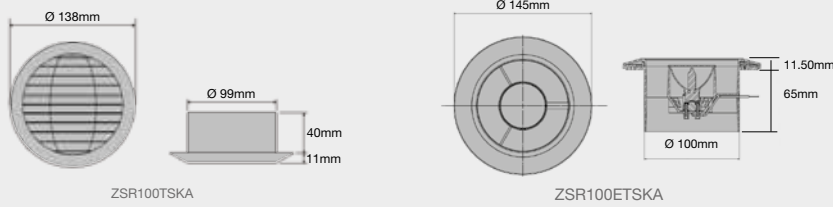

Zehnder Silent Shower Fan Kit

3
YEAR
WARRANTY

In stock items highlighted in black	Description	Controls	Airflow I/s in FREE AIR (BS848 Pt 1)	Sound pressure level @ 3m dB(A)	Energy Consumption (W)	IP Rating	RRP (ex VAT)	RRP (inc 20% VAT)
ZSR100TSKA	Silent Timer Shower Kit	Single speed, 230V. Operation by light/remote switch. Adjustable timer. Kit includes induct fan, 900 end, 3 metres of flexiduct, 4 fixing clips, ceiling grills and fixing screws	15	24	16	IPX4 Zones 1 & 2	£119	£142.80
ZSR100ETSKA	Silent Timer Shower Kit & Light	Single speed, 230V. Operation by light/remote switch. Adjustable timer. Kit includes induct fan, 12V light unit, light transformer, 90o bend, 3 metres of flexiduct, 4 fixing clips, ceiling grille and fixing screws. Provided with white & chrome bezels.	15	24	Fan 16W, 12V lamp rated at 6W	IPX4 Zones 1 & 2	£147	£176.40

Length of ductwork should not exceed the length of the ducting supplied. Recommended for discharge through an external wall or soffit, **but not** the roof.

Zehnder Silent ø100mm Induct Fans