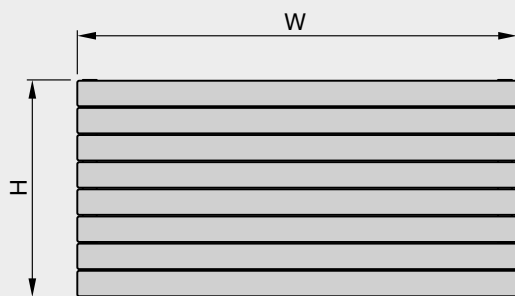

Zehnder Roda Electric

Stocked Items

In stock items highlighted in black	Height mm	Width mm	Finish	No. of tubes	Watts Radio frequency remote programmer Zone 1 Bath, Zone 2 Shower, Class II	Weight kg	RRP (ex VAT)	RRP (inc 20% VAT)
Zehnder Roda Electric Vertical								
ROEV150-040/GF	1517	370	white*	5	750	24.0	£1,165	£1,398.00
ROEV180-045/GF	1817	444	white*	6	1000	32.0	£1,262	£1,514.40
ROEV180-060/GF	1817	592	white*	8	1500	40.0	£1,383	£1,659.60
ROEV200-075/GF	2017	740	white*	9	2000	53.0	£1,565	£1,878.00
Zehnder Roda Electric Horizontal								
ROEHD040-080/GF	444	800	white*	6	750	21.5	£975	£1,170.00
ROEHD040-110/GF	444	1100	white*	6	1000	28.3	£1,041	£1,249.20
ROEHD040-150/GF	444	1500	white*	6	1500	37.7	£1,110	£1,332.00
ROEHD060-080/GF	592	800	white*	8	1000	28.7	£1,024	£1,228.80
ROEHD060-110/GF	592	1100	white*	8	1250	38.5	£1,103	£1,323.60
ROEHD060-130/GF	592	1300	white*	8	1500	44.8	£1,160	£1,392.00
ROEHD060-150/GF	592	1500	white*	8	2000	50.4	£1,208	£1,449.60

Accessories: Please refer to accessories section page 125.

*White (RAL 9016)

Colour finish: Standard colours from the Zehnder colour chart including matt white finish are priced at: RAL 9016 + 25%. Colour finish and non-stock products delivery: 3-5 weeks.

ROEHD