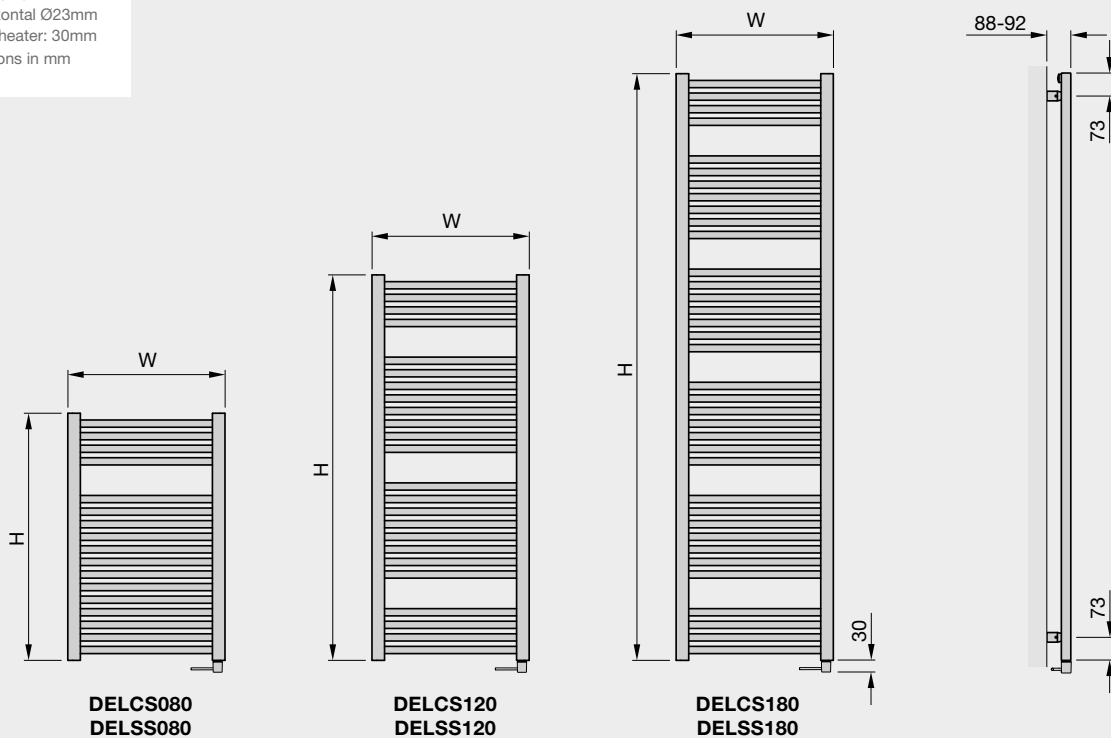

Zehnder Deline Electric

Formerly the Bisque Deline Electric

Stocked Items

In stock items highlighted in black	Height mm	Width mm	Finish	With factory fitted immersion heater, IPX4 Zone 1 Bath, Zone 2 Shower, Class II Electric Rating (Watts)	RRP (ex VAT)	RRP (inc 20% VAT)
Zehnder Deline Electric						
DELSS080050EAZK	786	500	white*	400	£292	£350.40
DELSS080060EAZK	786	600	white*	400	£314	£376.80
DELSS120050EAZK	1226	500	white*	500	£361	£433.20
DELSS120060EAZK	1226	600	white*	600	£399	£478.80
DELSS180050EAZK	1866	500	white*	600	£472	£566.40
DELSS180060EAZK	1866	600	white*	600	£515	£618.00
DELCS080050EAZK	786	500	chrome	200	£509	£610.80
DELCS080060EAZK	786	600	chrome	200	£567	£680.40
DELCS120050EAZK	1226	500	chrome	400	£675	£810.00
DELCS120060EAZK	1226	600	chrome	400	£756	£907.20
DELCS180050EAZK	1866	500	chrome	500	£946	£1,135.20
DELCS180060EAZK	1866	600	chrome	600	£1,073	£1,287.60

*White (RAL 9016)

Colour finish: Standard colours from the Zehnder colour chart including matt white finish are priced at: RAL 9016 + 25%.
Colour finish and non-stock products delivery: 3-5 weeks.

H = height
W = width
Tube: Vertical 30mm x 40mm D profile
Tube: Horizontal Ø23mm
Immersion heater: 30mm
All dimensions in mm