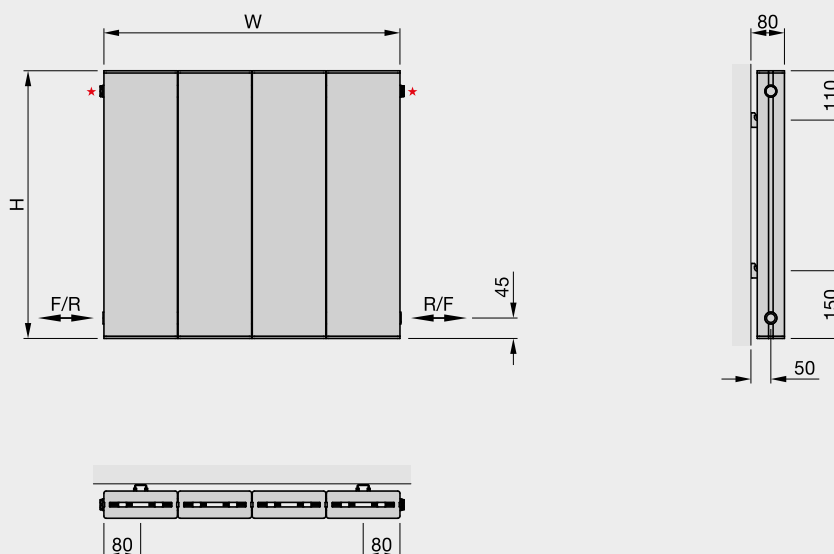

*White (RAL 9016)

Also available in Aluminium, Champagne, Nickel Look, Marron and White Sable colour Finishes: Exclusive Aluminium radiator colour finishes are priced at RAL9016 + 25%. Colour finish delivery: 4-6 weeks.

To make this a towel radiator please add a BLAR-33 towel rail to the order. Max. 1 rail per radiator. Please note: towel rails are only suitable for radiators 327mm in width.

Accessories				
Model		Finish	RRP (ex VAT)	RRP (inc 20% VAT)
BLARS-033	Zehnder Blok Rail for cloakroom. Length spans 2 elements (adds 38mm to front face)	Polished Aluminium	£169	£202.80
BLAR-033	Zehnder Blok Rail. Length spans 2 elements (adds 66mm to front face)	Polished Aluminium	£169	£202.80

*1/2" air vent
Width excludes air vent
F = flow
R = return
H = height
W = width
All dimensions in mm