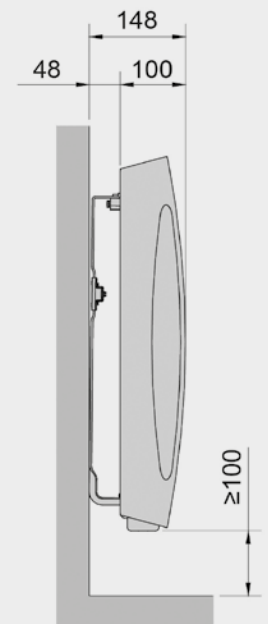

Projection from wall to front of radiator: 148mm max.

*White (RAL 9010)

Temperature controller: Backlit LCD digital display screen gives complete control. Temperature can be adjusted in 0.5°C increments. 3 pre-set programmes and 5 mode settings. Open window detection system and parental lock. 7 day programmable function.

Colour finish: Standard colours from the Zehnder colour chart including matt white finish which are priced at: white RAL 9010 + 25%. Colour finish and non-stock products delivery: 3–5 weeks.

Accessories			
Model		RRP (ex VAT)	RRP (inc 20% VAT)
887220	Zehnder Connect hub for Fare Tech radiator. White (RAL 9016)	£256	£307.20

Open Window detection

The Integral control unit recognises if a window has been opened for an extended period and switches the radiator off. Once the window is closed, the radiator returns to normal operation.

- Temperature changes are quickly recognised via the external temperature sensor.
- The integral thermostat proactively reacts to sensor information; delivering the perfect indoor climate.
- Intuitive radiator which automatically switches off if a window is open for an extended period.
- An intelligent heating solution which lowers costs and energy consumption.

H = height
W = width
All dimensions in mm

The Zehnder Fare Tech can now be controlled via the Zehnder Connect App. Scan the QR code on the following page to find out more.