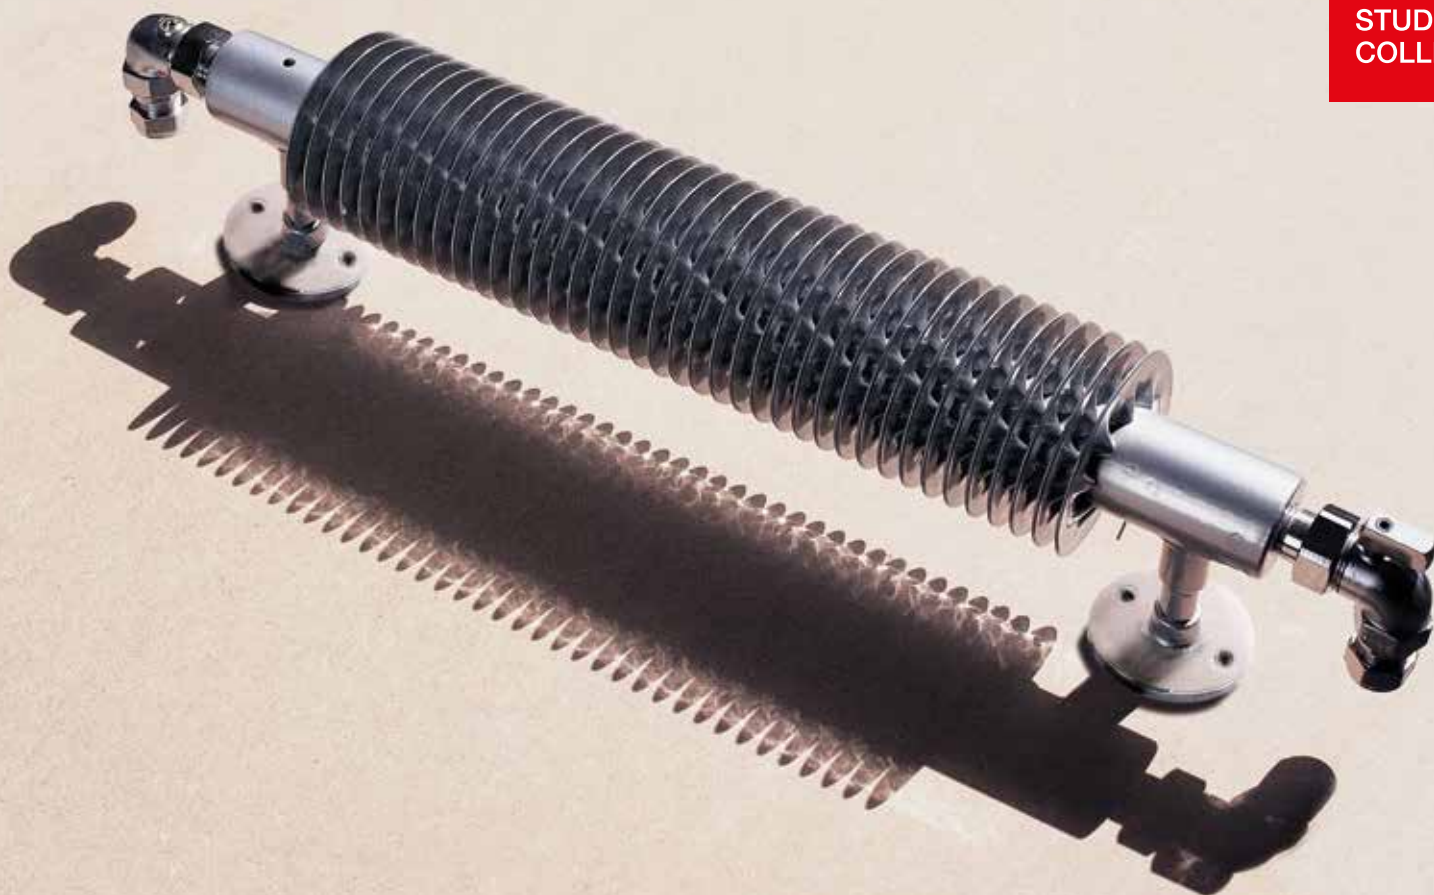

height: 190 mm
length: 1000 mm
diameter: 133 mm
output: 500 watts
output chrome: 400 watts

+ VAT

white (RAL 9016):	£613	£735.60
colours:	£766	£919.20
chrome:	£998	£1,197.60

height: 190 mm
length: 1500 mm
diameter: 133 mm
output: 600 watts
output chrome: 500 watts

+ VAT

white (RAL 9016):	£751	£901.20
colours:	£939	£1,126.80
chrome:	£1,224	£1,468.80

height: 190 mm
length: 2000 mm
diameter: 133 mm
output: 1000 watts
output chrome: 750 watts

+ VAT

white (RAL 9016):	£889	£1,066.80
colours:	£1,111	£1,333.20
chrome:	£1,451	£1,741.20

formerly the
BISQUE FLOW FORM

The complete compliant technical specifications can be viewed by scanning here.