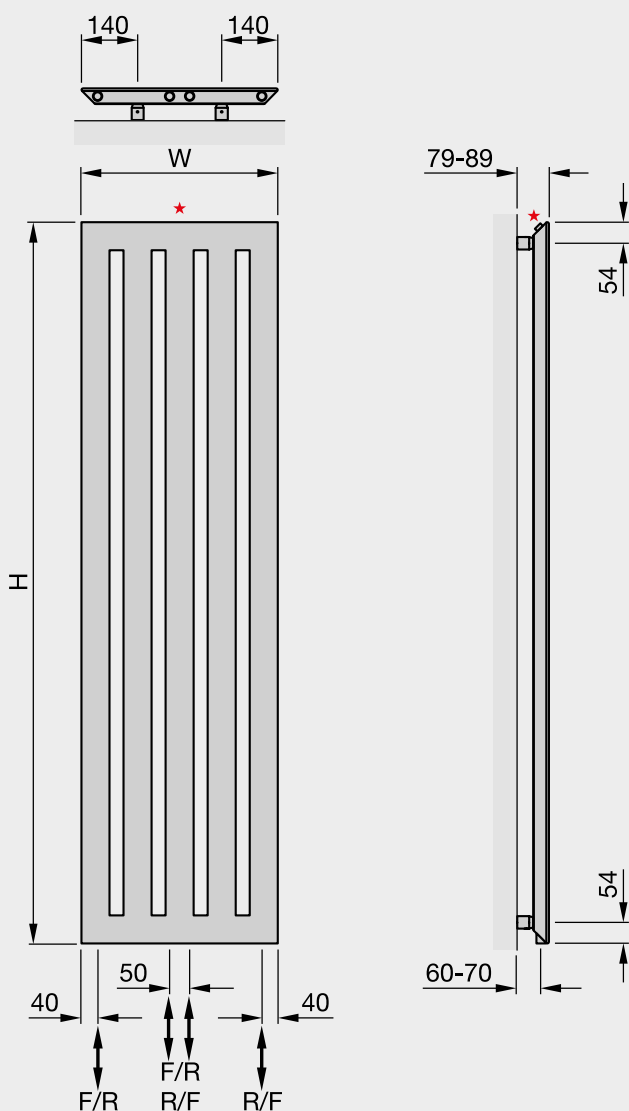

*White (RAL 9016)

Colour finish: Standard colours from the Zehnder colour chart including matt white finish are priced at: RAL 9016 + 25%.
Colour finish and non-stock products delivery: 3-5 weeks.

MEV

Bracket centres for 030 & 040 widths