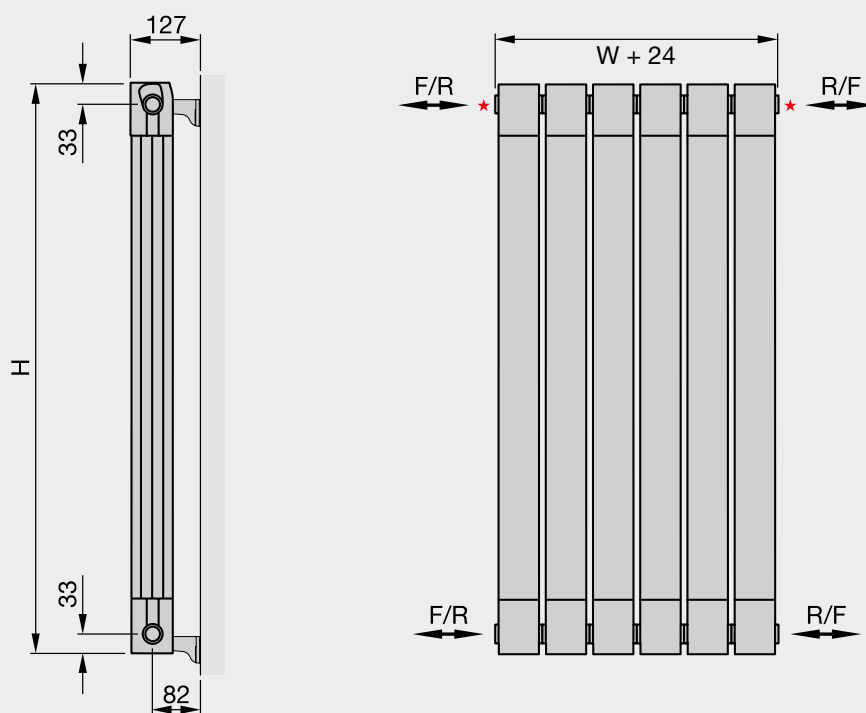

*White (RAL 9010). Colour finishes are not available. Width excludes air vent and bushes (Additional 24mm)

The Aluminium Garda S90 is a high output, low water content, extruded aluminium radiator, sectional in manufacture, supplied with a bracket pack comprised of wall fixing brackets, plugs, bushes and an air vent.

Joining nipples, gaskets and an assembly tool must be purchased separately.

Accessories			
Model		RRP (ex VAT)	RRP (inc 20% VAT)
A32/1	Gasket for nipples, plugs and adaptors for Aluminium Garda S90 - Black.	£1.80	£2.16
A33/1	1 inch steel joining nipple for Aluminium Garda S90.	£3.70	£4.44
A82	Installation bush and bracket pack for Aluminium Garda S90.	£32	£38.40
A36/4	Towel rail for 4 section Aluminium Garda S90. White RAL9010	£76	£91.20
A36/5	Towel rail for 5 section Aluminium Garda S90. White RAL9010	£89	£106.80
A36/6	Towel rail for 6 section Aluminium Blitz Super and Aluminium Garda S90. White RAL9010	£97	£116.40

*1/2" air vent
Width excludes air vent
F = flow
R = return
H = height
W = width
All dimensions in mm