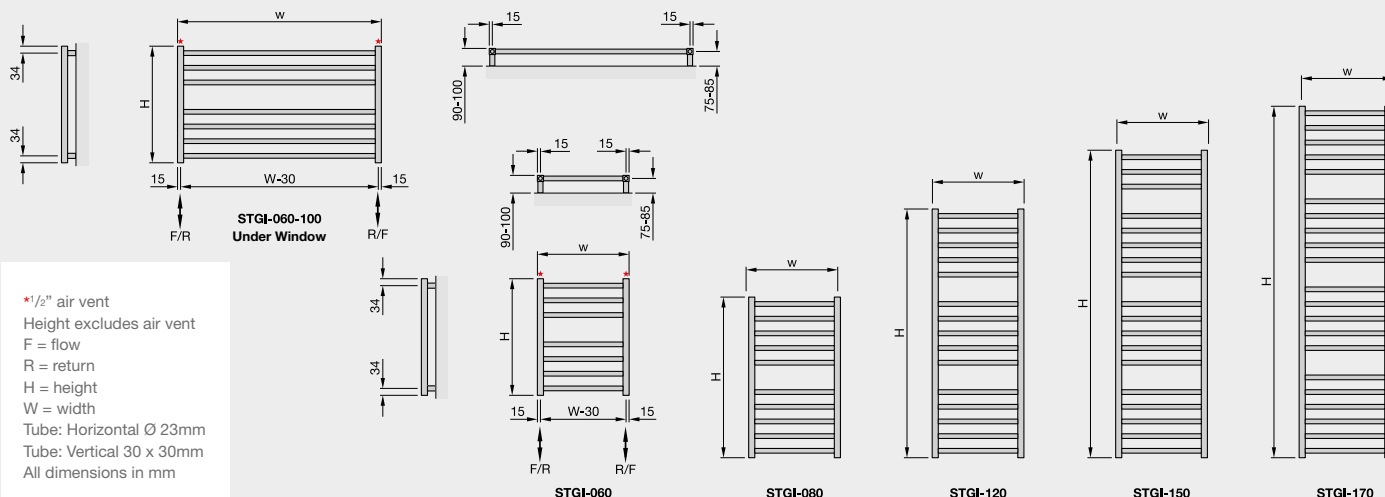

*No price surcharge for colour finishes.

Dual energy: Self fit (additional cost to central heating model prices). For more information please scan the QR code.

Colour finish: Standard colours from the Zehnder colour chart. No charge for colour option. Delivery of colour finish and non-stock products: 4-6 weeks.