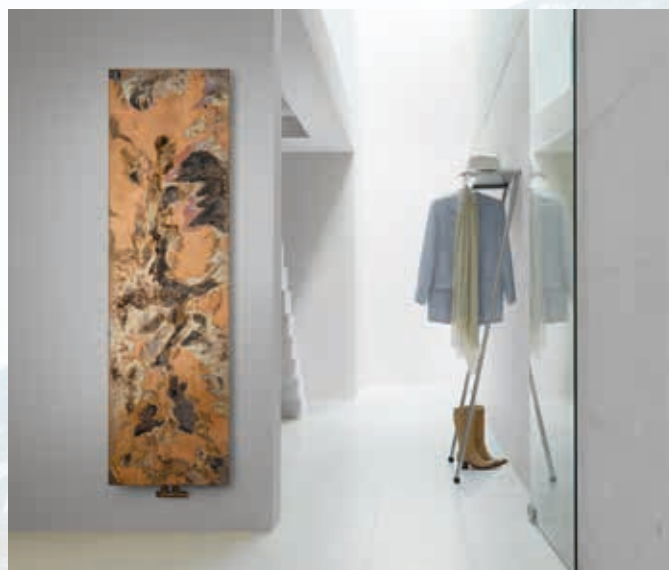

@ZehnderRadUK

Zehnder Radiators

Zehnder_UK

ZEHNDER FOLIO

A lifestyle choice for your home

Make a statement in your home with our variety of new on-trend designs, colours and finishes.

Classic or contemporary, modern or traditional, our radiators suit any interior style.

ZEHNDER ARTEPLANO PREMIUM

ZEHNDER DESEO VERSO

Designed for effortless installation

With easy-to-use hanging brackets, return and flow either left or right, and the option to have pipes from the wall or floor on most of our models, installing our radiators is effortless.