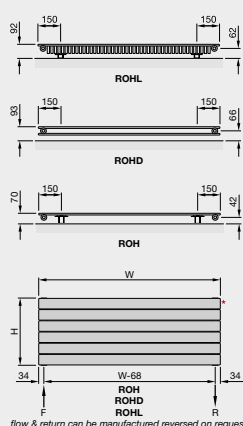

Zehnder Roda Horizontal Single panel with single convactor fin								
ROHL-059-060	592	600	92	white*	8	644/2197	£348	£417.60
ROHL-059-080	592	800	92	white*	8	859/2931	£406	£487.20
ROHL-059-100	592	1000	92	white*	8	1074/3665	£463	£555.60
ROHL-059-120	592	1200	92	white*	8	1289/4398	£520	£624.00
ROHL-059-140	592	1400	92	white*	8	1504/5132	£578	£693.60
ROHL-059-160	592	1600	92	white*	8	1718/5862	£635	£762.00

Zehnder Roda Horizontal Double panel								
ROHD-059-060	592	600	93	white*	8	641/2187	£413	£495.60
ROHD-059-080	592	800	93	white*	8	855/2917	£468	£561.60
ROHD-059-100	592	1000	93	white*	8	1069/3648	£523	£627.60
ROHD-059-120	592	1200	93	white*	8	1283/4378	£578	£693.60
ROHD-059-140	592	1400	93	white*	8	1497/5108	£633	£759.60
ROHD-059-160	592	1600	93	white*	8	1710/5835	£687	£824.40

*White (RAL 9016)

Colour finish: Standard colours from the Zehnder colour chart including matt white finish are priced at: RAL 9016 + 25%.
Colour finish and non-stock products delivery: 3-5 weeks.

X = Variation in radiator height.
2 - 4 tubes tall = 35mm
5 tubes tall = 109mm
6 tubes tall = 55mm
7 tubes tall = 129mm
8 tubes tall = 63mm

*1/8" air vent
Width excludes air vent
F = flow
R = return
H = height
W = width
Tube dimensions 70mm x 11mm
Vertical tubes: Ø 38mm
All dimensions in mm