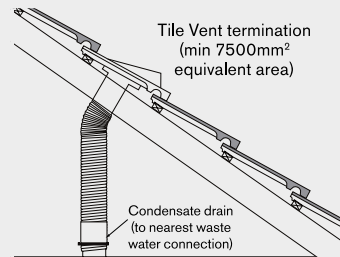

ZCV2 Controls

In stock items highlighted in black	Control	W (mm)	H (mm)	D (Spigot mm)	IP Rating	Speed	Airflow l/s in FREE AIR (BS848 Pt 1)		Sound pressure level dB(A)	Energy consumption (W)		RRP (ex VAT)	RRP (inc 20% VAT)
							Min	Max		Min	Max		
ZCV2	Continuous trickle speed with boost activated by lightswitch or smart humidity sensing. Optional SMART overrun timer. Easy set on touch pad located on the fan fascia. Quiet running, low energy design	199	129.5	68	IPX4 Ceiling	Trickle	5	8	10.1-38.5	1.1	5.4	£148	£177.60
						Boost	8	13					
						Maximum	23	23					

Suitable for wall or ceiling mounting with discharge through an external wall, soffit, or the roof. Please see pages 173, 174 and 176 for diagrams. Not for use with more than 3m of ducting.

Accessories for all bathroom fans

Accessories				
Wall fan accessories			RRP (ex VAT)	RRP (inc 20% VAT)
	ZFF100W ZFF100B	Fast fix wall duct system with external grill available in white (W) or brown (B)	£22	£26.40
Ceiling fan accessories				
	ZGFP4.3A	Flexiduct 3m x Ø100mm (required for ceiling fitting)	£6	£7.20
	ZGG42WA	100mm External grille with spigot in white	£5	£6.00
	ZGG42BA	100mm External grille with spigot in brown	£5	£6.00

Zehnder Adaptive fan with "SMART" timer technology.

The length of time of the fan over-run is based on occupancy duration, up to a maximum run-time of 15 minutes, reducing heat loss and energy usage.

Zehnder Adaptive fan with "SMART" humidistat and timer technology.

The fan knows the normal humidity level and only activates when spikes occur, providing the right amount of ventilation when required, unlike fans with a generic point that respond to high ambient humidity on a summer's day and particularly in the middle of the night.