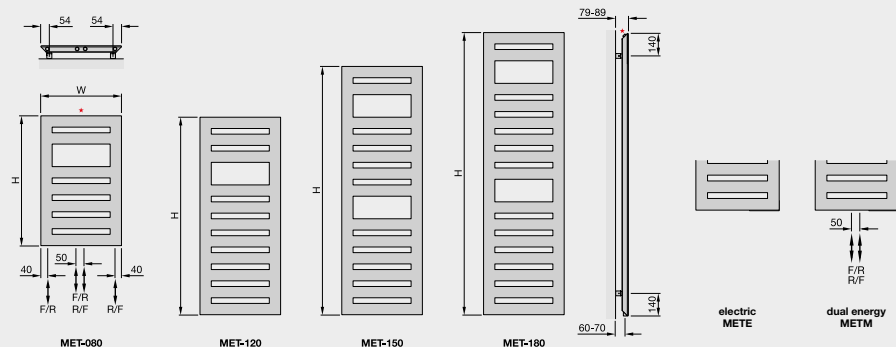

Electric Heating Model	Height mm	Width mm	Finish	Radio Frequency Remote Programmer IPX4-IK09 (suitable for Zone 1 bath, Zone 2 shower) Electric Rating (Watts)	RRP (ex VAT)	RRP (inc 20% VAT)
Zehnder Metropolitan Spa Electric						
METE-080-040/GF	805	400	white*	300	£718	£861.60
METE-120-040/GF	1225	400	white*	500	£827	£992.40
METE-120-050/GF	1225	500	white*	500	£880	£1,056.00
METE-120-060/GF	1225	600	white*	600	£933	£1,119.60
METE-150-050/GF	1540	500	white*	600	£944	£1,132.80
METE-150-060/GF	1540	600	white*	750	£1,011	£1,213.20
METE-180-050/GF	1750	500	white*	750	£1,029	£1,234.80

*White (RAL 9016)

Accessories			
Model		RRP (ex VAT)	RRP (inc 20% VAT)
468038	Towel-bar for 400 mm width radiator, chrome plated	£111	£133.20
468048	Towel-bar for 500 mm width radiator, chrome plated	£113	£135.60
468058	Towel-bar for 600 mm width radiator, chrome plated	£117	£140.40
480438	Set of hooks (2 pcs.), to clip on, chrome plated	£52	£62.40

Colour finish: Standard colours from the Zehnder colour chart including matt white finish are priced at: RAL 9016 + 25%. Colour finish and non-stock products delivery: 3-5 weeks.

*1/2" air vent
Frame: 70mm x 39mm triangular tubes
Flat tubes: 70mm x 8mm
F = flow
R = return
H = height
W = width
All dimensions in mm