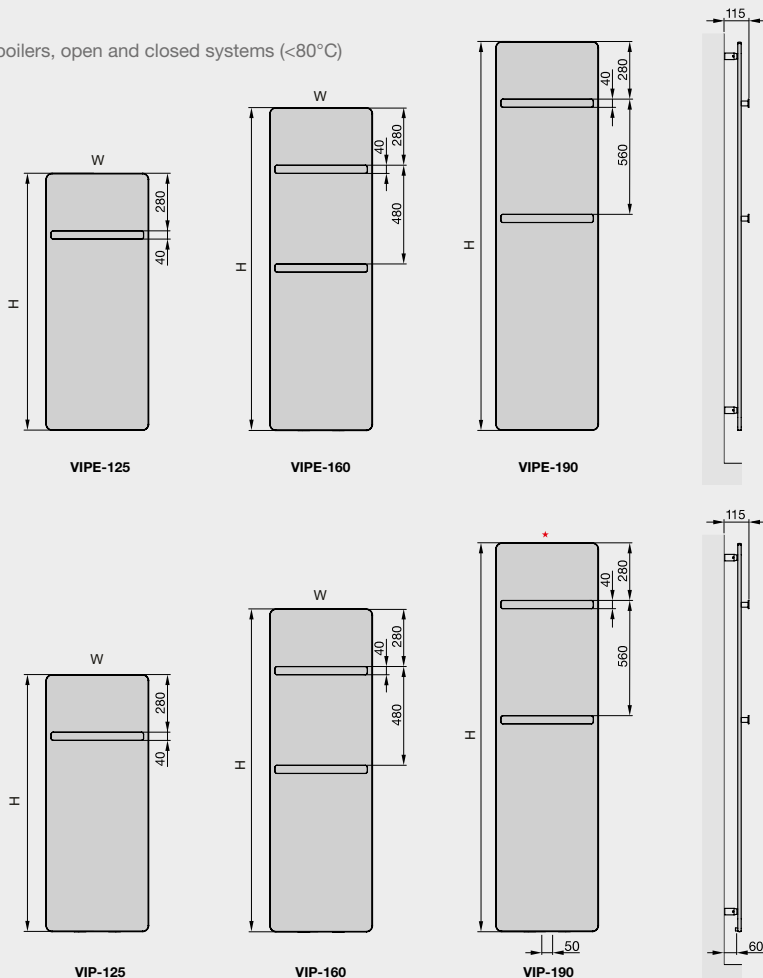

Zehnder Vitalo Bar

Stocked Items

In stock items highlighted in black	Height mm	Width mm	Finish	Output $\Delta T=50^{\circ}\text{C}$ Watts/Btu All outputs certified to EN 442	RRP (ex VAT)	RRP (inc 20% VAT)
Zehnder Vitalo Bar						
VIP-125-040	1250	400	white*	465/1587	£737	£884.40
VIP-125-050	1250	500	white*	555/1894	£770	£924.00
VIP-125-060	1250	600	white*	641/2187	£807	£968.40
VIP-160-040	1570	400	white*	546/1863	£869	£1,042.80
VIP-160-050	1570	500	white*	676/2307	£898	£1,077.60
VIP-160-060	1570	600	white*	806/2750	£930	£1,116.00
VIP-190-040	1890	400	white*	673/2296	£902	£1,082.40
VIP-190-050	1890	500	white*	834/2846	£959	£1,150.80
VIP-190-060	1890	600	white*	994/3392	£983	£1,179.60

Electric Heating Model	Height mm	Width mm	Finish	Watts Radio frequency remote programmer IPX4 Zone 1 Bath, Zone 2 Shower, Class II	RRP (ex VAT)	RRP (inc 20% VAT)
Zehnder Vitalo Bar Electric						
VIPE-125-040/GF	1250	400	white*	300	£832	£998.40
VIPE-160-040/GF	1570	400	white*	500	£964	£1,156.80
VIPE-160-050/GF	1570	500	white*	500	£993	£1,191.60
VIPE-190-040/GF	1890	400	white*	500	£997	£1,196.40
VIPE-190-050/GF	1890	500	white*	750	£1,054	£1,264.80
VIPE-190-060/GF	1890	600	white*	1000	£1,078	£1,293.60

*White (RAL 9016)

Colour finish: Standard colours from the Zehnder colour chart including matt white finish are priced at: RAL 9016 +25%.
Colour finish and non-stock products delivery: 3-5 weeks.

Suitable for all low temperature systems, heat pumps and condensing boilers, open and closed systems (<80°C)

*1/2" air vent
Height excludes air vent
F = flow
R = return
H = height
W = width
All dimensions in mm