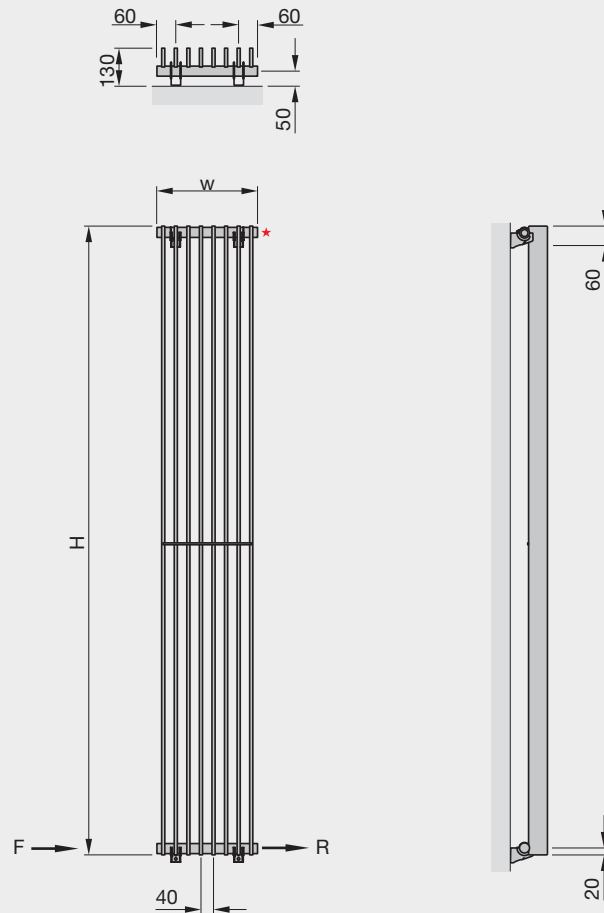

Zehnder Excelsior

Stocked Items

In stock items highlighted in black	Height mm	Width mm	Overall Projection	No. of sections	Finish	Output $\Delta T=50^{\circ}\text{C}$ Watts/btu All outputs certified to EN 442	RRP (ex VAT)	RRP (inc 20% VAT)
Zehnder Excelsior								
E1060/40-20	600	800	95	20	white*	794/2709	£611	£733.20
E1060/40-25	600	1000	95	25	white*	993/3388	£691	£829.20
E1060/40-30	600	1200	95	30	white*	1191/4064	£770	£924.00
E1060/40-35	600	1400	95	35	white*	1390/4743	£850	£1,020.00
E1180/40-8	1800	320	95	8	white*	872/2975	£567	£680.40
E1180/40-10	1800	400	95	10	white*	1090/3719	£630	£756.00
E1180/40-12	1800	480	95	12	white*	1308/4463	£693	£831.60

*White (RAL 9016)

Colour finish: Standard colours from the Zehnder colour chart including matt white finish are priced at: RAL 9016 + 25%.
Colour finish and non-stock products delivery: 3-5 weeks.

*1/2" air vent
Width excludes air vent
F = flow
R = return
H = height
W = width
Tube: Horizontal $\varnothing 30\text{mm}$
Tube: Vertical 70mm x 8mm
All dimensions in mm