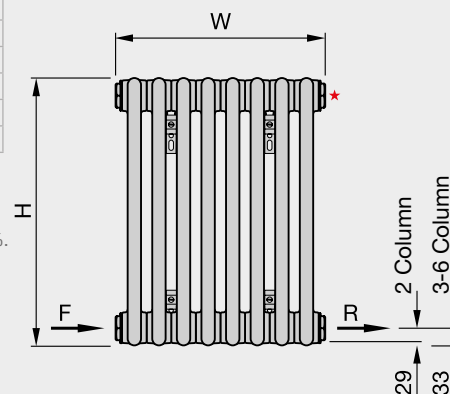

Nominal height mm	Model code	Output 50ΔT Watts/BTU	RRP white (ex VAT)	RRP colour (ex VAT)
5 column				
260	5026	45/154	£37.00	£46.25
300	5030	52/177	£38.75	£48.44
350	5035	60/204	£39.40	£49.25
400	5040	68/232	£40.05	£50.06
450	5045	76/259	£41.35	£51.69
500	5050	84/285	£42.65	£53.31
550	5055	91/310	£43.95	£54.94
600	5060	99/336	£45.20	£56.50
750	5075	120/409	£50.40	£63.00
900	5090	141/481	£55.55	£69.44
1000	5100	154/525	£63.30	£79.13
1200	5120	179/611	£80.10	£100.13
1500	5150	219/747	£105.95	£132.44
1800	5180	259/884	£120.65	£150.81
2000	5200	285/972	£135.90	£169.88

Model code	Output 50ΔT Watts/BTU	RRP white (ex VAT)	RRP colour (ex VAT)
6 column			
6026	54/183	£46.25	£57.81
6030	61/209	£48.60	£60.75
6035	71/242	£50.40	£63.00
6040	81/275	£51.70	£64.63
6045	90/306	£54.20	£67.75
6050	99/338	£56.85	£71.06
6055	108/369	£59.45	£74.31
6060	117/399	£62.00	£77.50
6075	143/488	£64.60	£80.75
6090	167/570	£69.75	£87.19
6100	183/624	£80.10	£100.13
6120	210/717	£98.20	£122.75
6150	256/873	£124.05	£155.06
6180	303/1034	£145.10	£181.38
6200	334/1140	£165.00	£206.25

Made to Measure

*1/2" air vent
Width excludes air vent
F = flow
R = return
H = height
W = width
Tube: Vertical Ø 25mm
All dimensions in mm