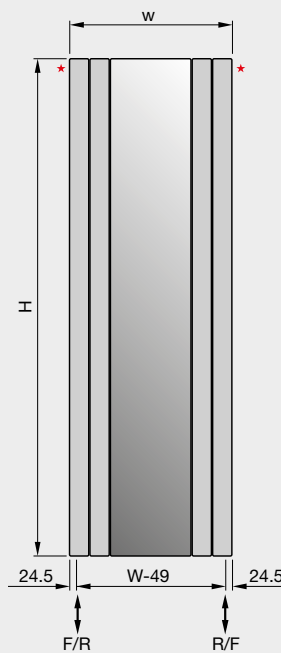

ROM-180-059