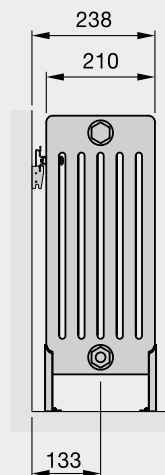

*White (RAL 9016)

Colour finish: Standard colours from the Zehnder colour chart including matt white finish are priced at: RAL 9016 + 25%.
Colour finish and non-stock products delivery: 3-5 weeks.

*1/2" air vent
Width excludes air vent
F = flow
R = return
H = height
W = width
Tube: Vertical $\text{O}25\text{mm}$
All dimensions in mm
Manufacturing tolerance of $\pm 0.6\text{mm}$ per section