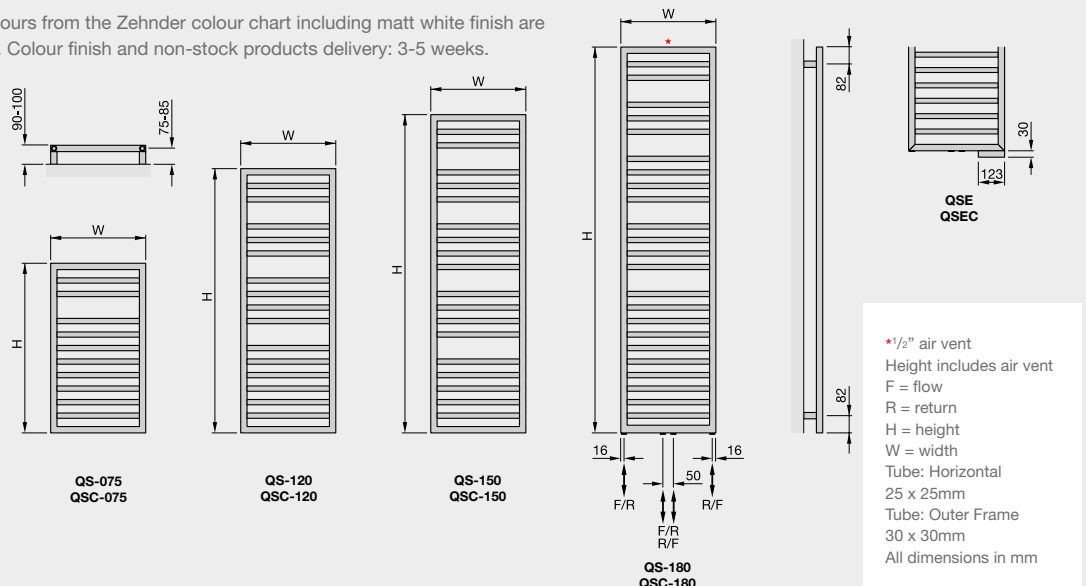

Zehnder recommends VALVE-SET-11-CR. For more information see page 180.