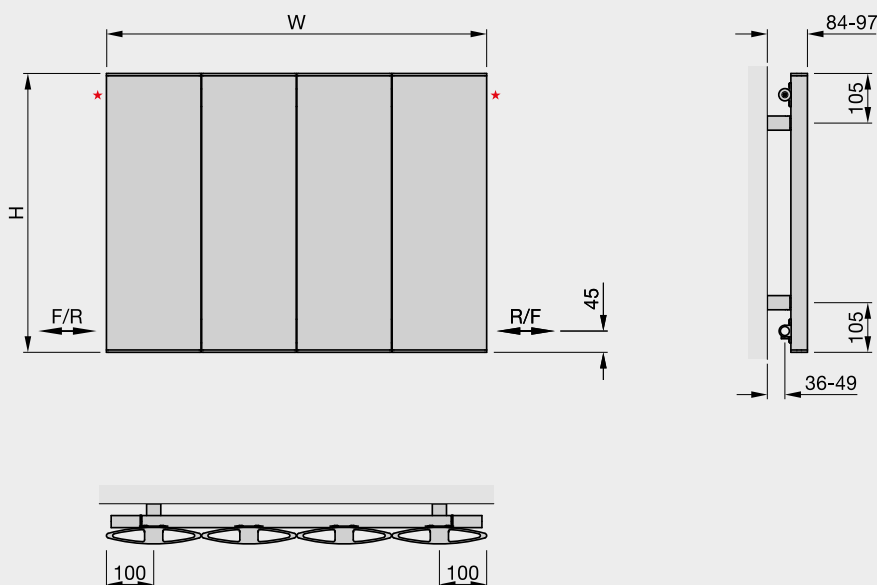

*White (RAL 9016)

Also available in Aluminium, Champagne, Nickel Look, Marron and White Sable colour
Finishes: Exclusive Aluminium radiator colour finishes are priced at RAL9016 + 25%. Colour finish delivery: 4-6 weeks.

Accessories				
Model		Finish	RRP (ex VAT)	RRP (inc 20% VAT)
LRS-040	Zehnder Lissett Towel Rail for cloakroom. Length spans 2 elements (adds 45mm to front face)	Polished Aluminium	£194	£232.80
LR-040	Zehnder Lissett Towel Rail. Length spans 2 elements (adds 65mm to front face)	Polished Aluminium	£197	£236.40

Please note: additional towel rails are only suitable for radiators which are 401mm in width.

*1/2" air vent
Width excludes air vent
F = flow
R = return
H = height
W = width
All dimensions in mm