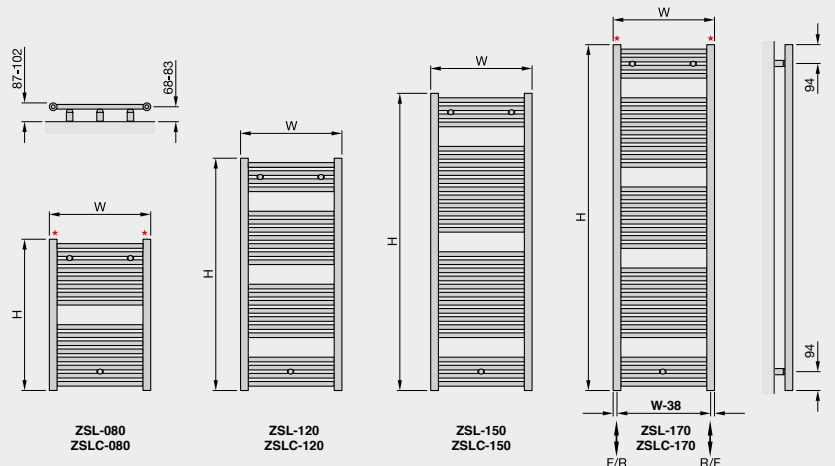

*White (RAL 9016)

Dual energy: Self fit (additional cost to central heating model prices).
For more information please scan the QR code on the following page.

Colour finish: Standard colours from the Zehnder colour chart including matt white finish are priced at: RAL 9016 + 25%. Colour finish and non-stock products delivery: 3-5 weeks.

*1/2" air vent
† width excludes air vent
F = flow
R = return
Tube: Horizontal $\varnothing$ 23mm
Vertical $\varnothing$ 38mm
Air vent can be moved either side depending on flow position.