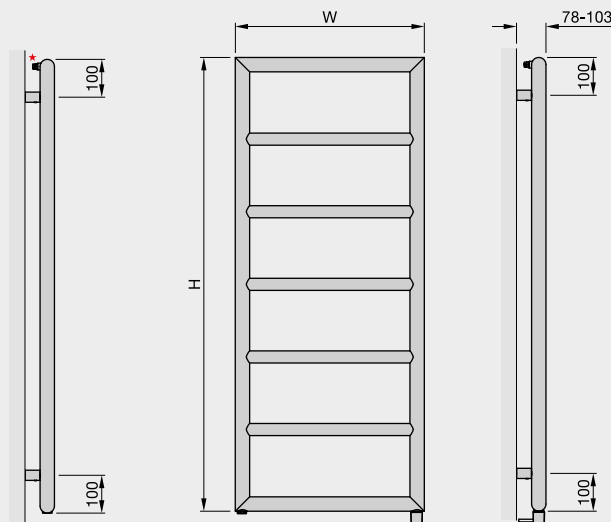

Zehnder Pera

Formerly the Bisque Pera

Stocked Items

In stock items highlighted in black	Height mm	Width mm	Finish	Output $\Delta T=50^{\circ}C$ Watts/btu All outputs certified to EN 442	Dual Fuel Immersion Rating in Watts	RRP (ex VAT)	RRP (inc 20% VAT)
Zehnder Pera							
PER-080-050	800	500	stainless steel mirror	187/638	150	£692	£830.40
PER-120-050	1200	500	stainless steel mirror	269/918	200	£882	£1,058.40
PER-150-050	1500	500	stainless steel mirror	334/1140	250	£1,079	£1,294.80
PER-080-050-N209	800	500	brushed brass	187/638	150	£752	£902.40
PER-120-050-N209	1200	500	brushed brass	269/918	200	£957	£1,148.40
PER-150-050-N209	1500	500	brushed brass	334/1140	250	£1,169	£1,402.80
PER-080-050-N211	800	500	brushed black chrome	187/638	150	£752	£902.40
PER-120-050-N211	1200	500	brushed black chrome	269/918	200	£957	£1,148.40
PER-150-050-N211	1500	500	brushed black chrome	334/1140	250	£1,169	£1,402.80
PER-080-050-N213	800	500	brushed bronze	187/638	150	£752	£902.40
PER-120-050-N213	1200	500	brushed bronze	269/918	200	£957	£1,148.40
PER-150-050-N213	1500	500	brushed bronze	334/1140	250	£1,169	£1,402.80

In stock items highlighted in black	Height mm	Width mm	Finish	Simple immersion heater Class I IPX4 Zone 1 Bath, Zone 2 Shower Electric rating (Watts)	RRP (ex VAT)	RRP (inc 20% VAT)
Zehnder Pera Electric Heating Model						
PERE-080-050/F	870	500	stainless steel mirror	150	£758	£909.60
PERE-120-050/F	1270	500	stainless steel mirror	200	£949	£1,138.80
PERE-150-050/F	1570	500	stainless steel mirror	250	£1,146	£1,375.20

Dual energy: Self fit (additional cost to central heating model prices).
For more information please scan the QR code on the following page.