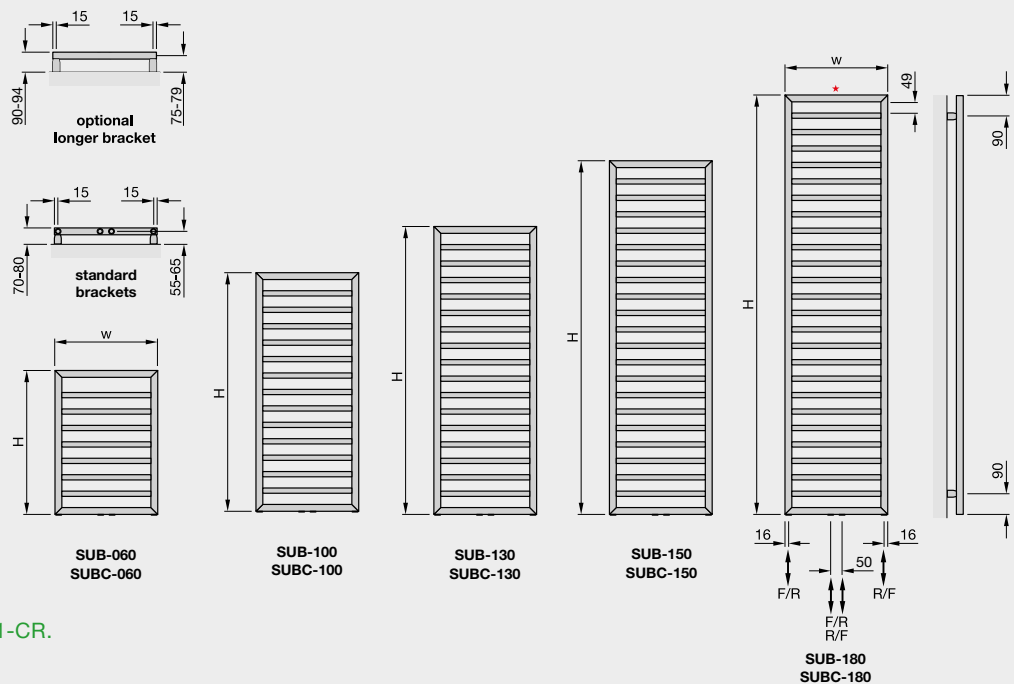

*White (RAL 9016)

Dual energy: Self fit (additional cost to central heating model prices). For more information please scan the QR code.

Colour finish: Standard colours from the Zehnder colour chart including matt white finish are priced at: RAL 9016 +25%.
Colour finish and non-stock products delivery: 3-5 weeks.

Optional wall brackets: Increases space behind rail by 20mm			
Model		RRP (ex VAT)	RRP (inc 20% VAT)
952111	Zehnder Subway SUB extended bracket kit. White finish.	£58	£69.60
952118	Zehnder Subway SUBC extended bracket kit. Chrome finish.	£58	£69.60
952119	Zehnder Subway SUB extended bracket kit. Colour finish.	£58	£69.60

*1/2" air vent
Height excludes air vent
F = flow
R = return
H = height
W = width
Tube: Horizontal $\varnothing$ 23mm
Tube: Vertical 30 x 30mm
All dimensions in mm

Zehnder recommends VALVE-SET-11-CR.
For more information see page 182.