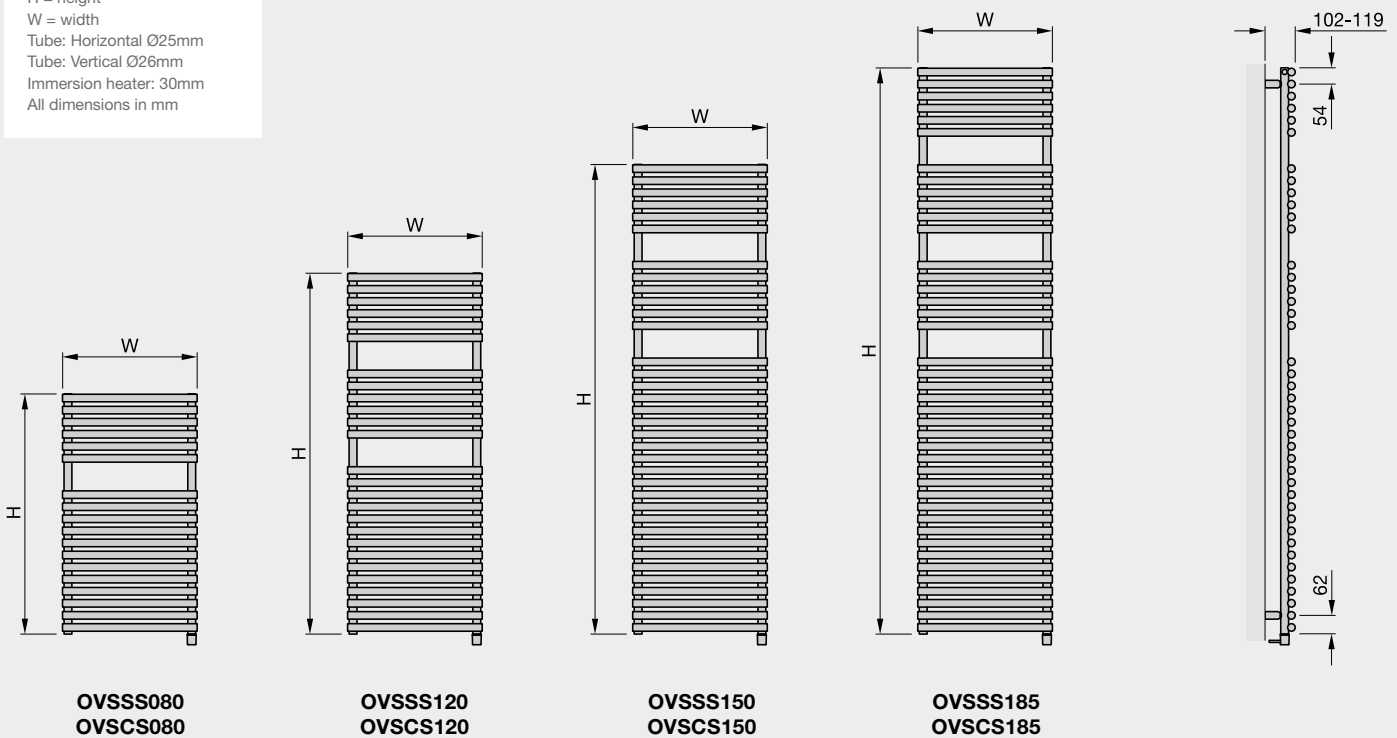

Zehnder Ovida Electric

Formerly the Bisque Straight Fronted Electric

In stock items highlighted in black	Height mm	Width mm	Finish	With factory fitted controls, IPX4 Zone 1 Bath, Zone 2 Shower, Class II Electric Rating (Watts)	RRP (ex VAT)	RRP (inc 20% VAT)
Zehnder Ovida Electric						
OVSSS080050EAZK	796	496	white*	400	£324	£388.80
OVSSS080060EAZK	796	596	white*	500	£349	£418.80
OVSSS120050EAZK	1196	496	white*	600	£390	£468.00
OVSSS120060EAZK	1196	496	white*	600	£418	£501.60
OVSSS150050EAZK	1556	496	white*	600	£448	£537.60
OVSSS150060EAZK	1556	596	white*	600	£486	£583.20
OVSSS185050EAZK	1876	496	white*	600	£489	£586.80
OVSSS185060EAZK	1876	596	white*	600	£534	£640.80
OVSCS080050EAZK	796	496	chrome	200	£589	£706.80
OVSCS080060EAZK	796	596	chrome	200	£647	£776.40
OVSCS120050EAZK	1196	496	chrome	400	£760	£912.00
OVSCS120060EAZK	1196	596	chrome	400	£856	£1,027.20
OVSCS150050EAZK	1556	496	chrome	500	£964	£1,156.80
OVSCS150060EAZK	1556	596	chrome	600	£1,087	£1,304.40
OVSCS185050EAZK	1876	496	chrome	600	£1,106	£1,327.20
OVSCS185060EAZK	1876	596	chrome	600	£1,240	£1,488.00

*White (RAL 9016)

Colour finish: Standard colours from the Zehnder colour chart including matt white finish are priced at: RAL 9016 + 25%.
Colour finish and non-stock products delivery: 3-5 weeks.

H = height
W = width
Tube: Horizontal Ø25mm
Tube: Vertical Ø26mm
Immersion heater: 30mm
All dimensions in mm