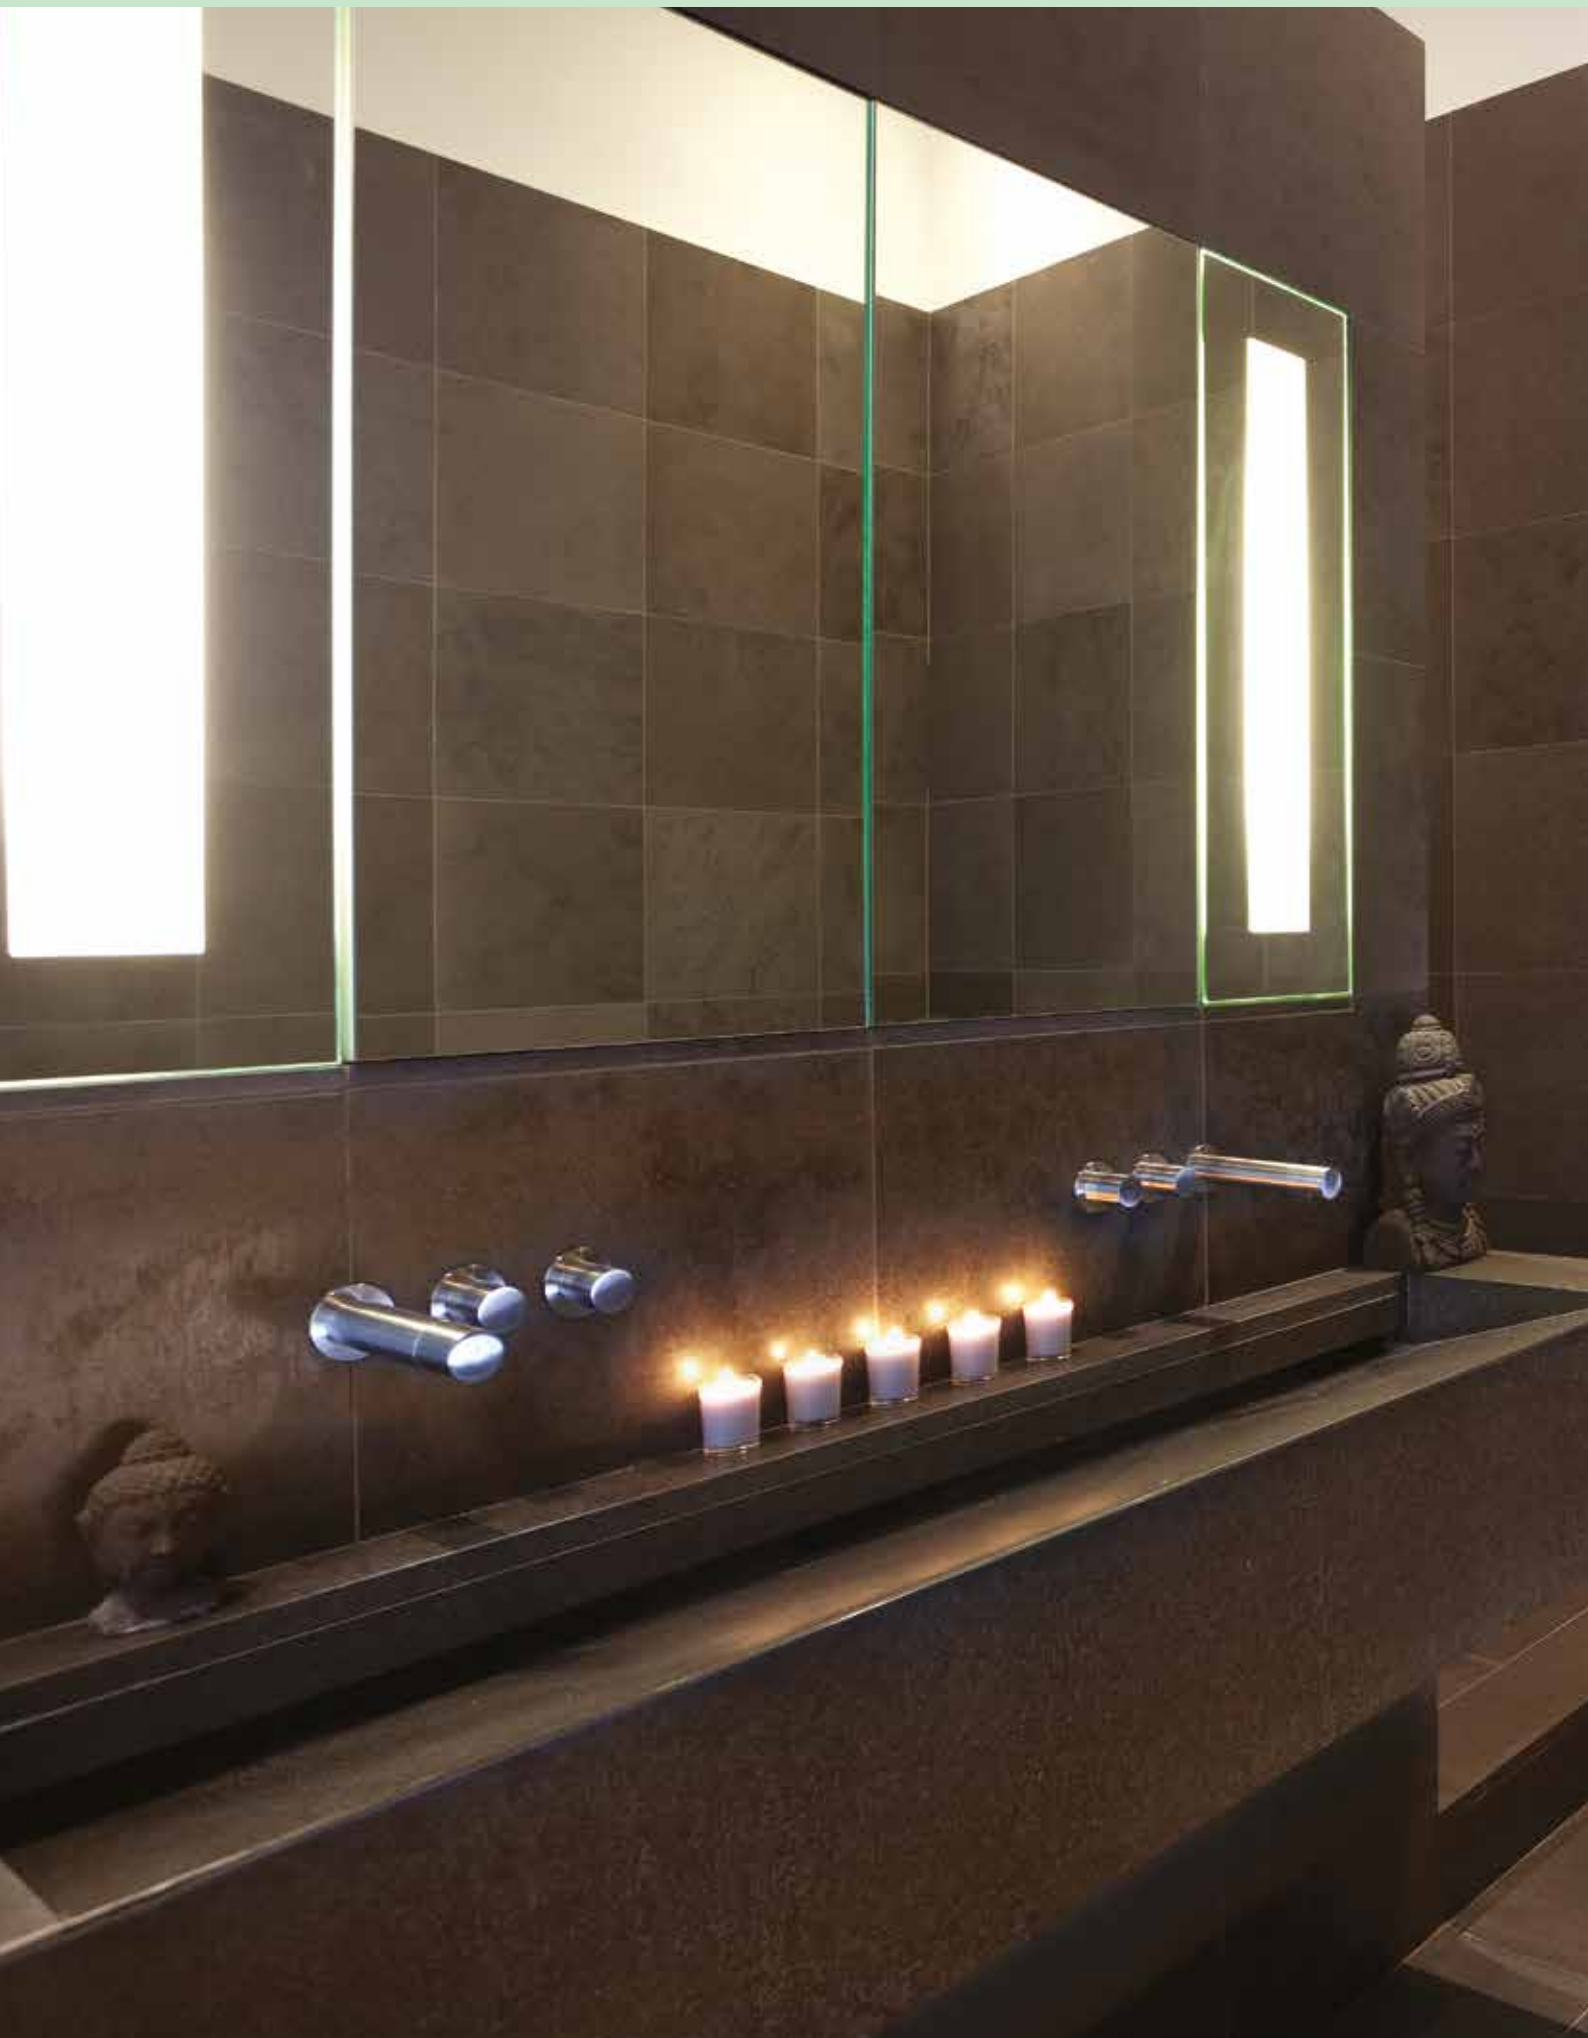

The complete  compliant technical specifications can be viewed by scanning here.

zehnder

always the
best climate

STUDIO
COLLECTION

Zehnder **Chime**

This gleaming towel rail hits all the right notes. Made from highly polished stainless steel, its attractively chunky rails allows for towels to be easily slid on and off. The rail can be installed with the horizontal tubes to the right or the left.