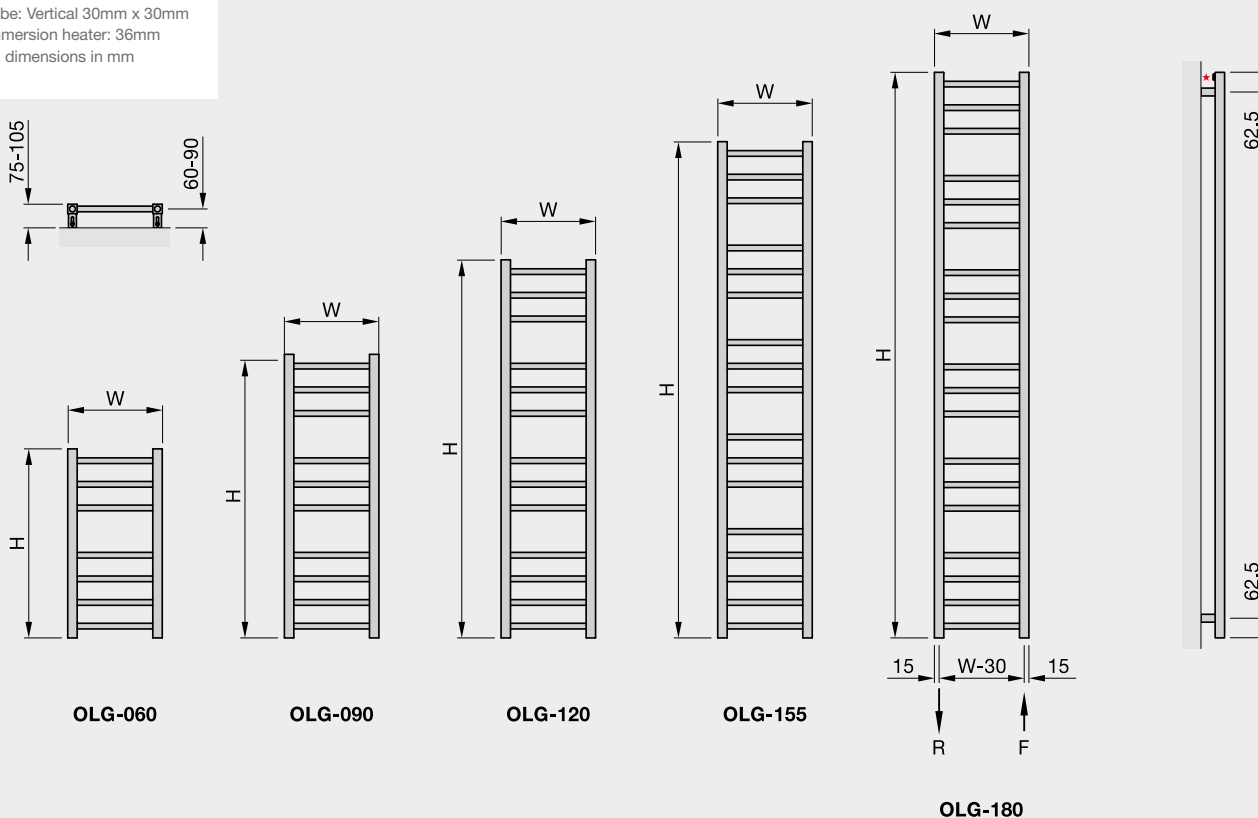

In stock items highlighted in black	Height mm	Width mm	Finish	Simple immersion heater Class I IPX4 Zone 1 Bath, Zone 2 Shower Electric rating (Watts)	RRP (ex VAT)	RRP (inc 20% VAT)
Zehnder Olga Electric Heating Model						
OLGE-090-030/F	900	300	stainless steel mirror	100	£593	£711.60
OLGE-090-050/F	900	480	stainless steel mirror	100	£631	£757.20
OLGE-120-050/F	1200	480	stainless steel mirror	150	£775	£930.00
OLGE-120-065/F	1200	630	stainless steel mirror	200	£876	£1,051.20
OLGE-155-050/F	1575	480	stainless steel mirror	250	£951	£1,141.20

Dual energy: Self fit (additional cost to central heating model prices). For more information please scan the QR code on the following page.

*1/2" air vent
Width excludes air vent
F = flow
R = return
H = height
W = width
Tube: Horizontal Ø18mm
Tube: Vertical 30mm x 30mm
Immersion heater: 36mm
All dimensions in mm