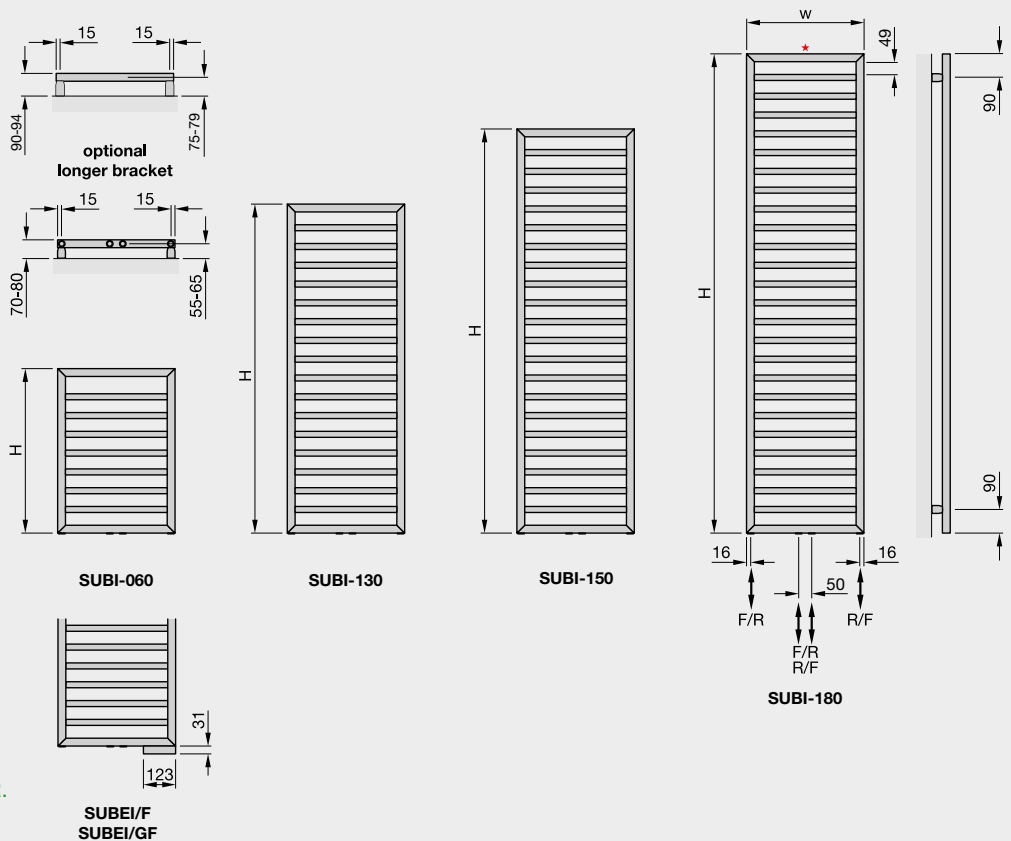

Dual energy: Self fit (additional cost to central heating model prices). For more information please scan the QR code.

Height mm	Width mm	Finish	Simple immersion heater Class II IPX4 Zones 1 & 2 Electric rating (Watts)				Radio frequency remote programmer IPX4 Zone 1 Bath, Zone 2 Shower, Class II Electric rating (Watts)			
			Model	Electric rating	RRP (ex VAT)	RRP (inc 20% VAT)	Model	Electric rating	RRP (ex VAT)	RRP (inc 20% VAT)
Zehnder Subway Stainless Steel (brushed) Electric Heating Model										
1261	450	s/steel	SUBIS130045EAZK	300	£989	£1,186.80	SUBEI-130-045/GF	300	£1,420	£1,704.00
1549	450	s/steel	SUBIS150045EAZK	300	£1,162	£1,394.40	SUBEI-150-045/GF	300	£1,675	£2,010.00
1549	600	s/steel	SUBIS150060EAZK	500	£1,285	£1,542.00	SUBEI-150-060/GF	500	£1,881	£2,257.20
1837	600	s/steel	SUBIS180060EAZK	600	£1,431	£1,717.20	SUBEI-180-060/GF	600	£2,059	£2,470.80

Note: Height includes immersion heater (See diagrams below).

Optional wall brackets: Increases space behind rail by 20mm

Model		RRP (ex VAT)	RRP (inc 20% VAT)
952119	Zehnder Subway SUB extended bracket kit. Colour finish.	£58	£69.60
954119	Zehnder Subway Electric SUBE extended bracket kit. Colour finish.	£58	£69.60

All brackets for stainless steel radiators are supplied with an Inox painted stainless steel finish.
Delivery of non-stock products: 3-5 weeks.

Zehnder recommends VALVE-SET-2-CR.
For more information see page 182.