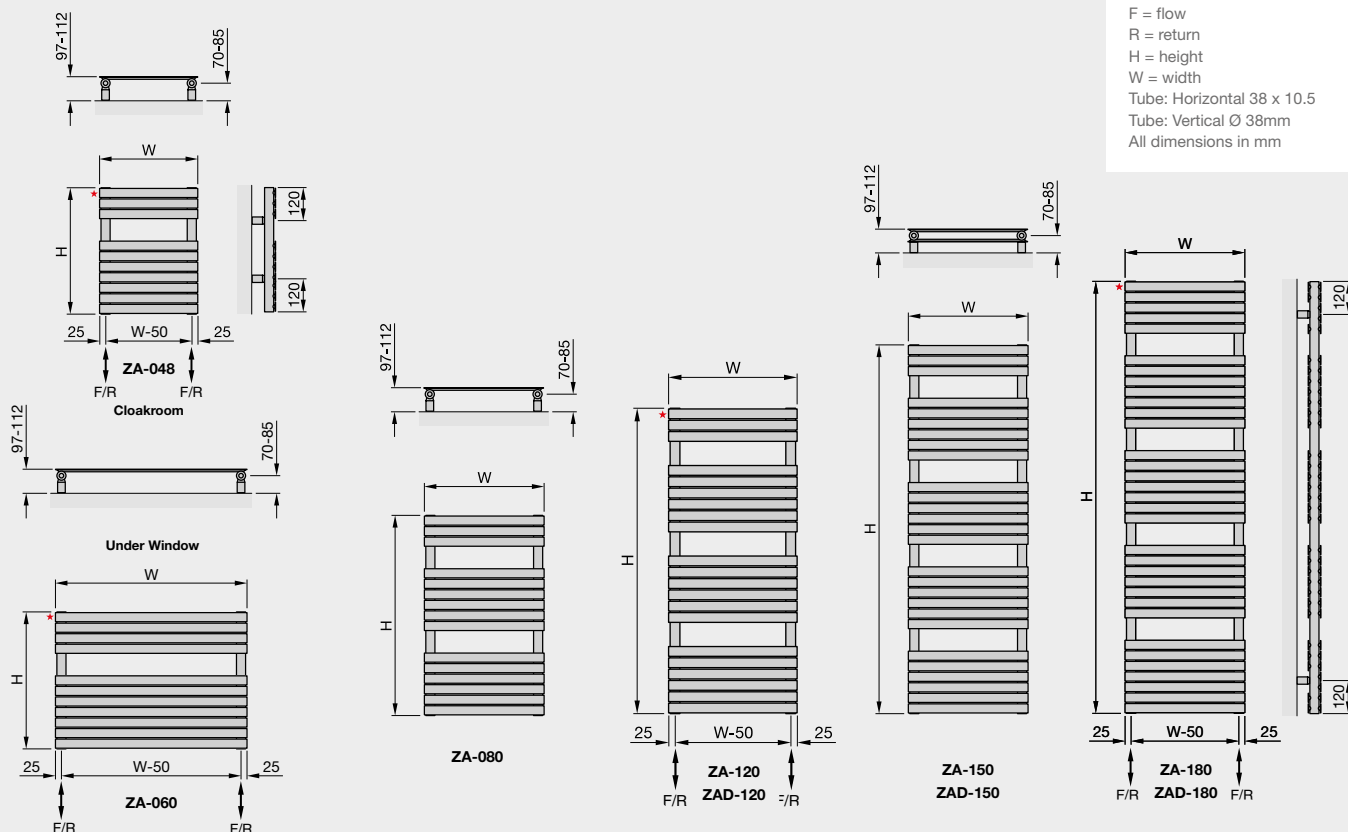

Zehnder Ax Spa Double tube							
ZAD-120-050	1188	500	white*	844/2880	n/a	£521	£625.20
ZAD-150-050	1540	500	white*	1049/3579	n/a	£656	£787.20
ZAD-180-050	1804	500	white*	1262/4306	n/a	£784	£940.80
ZAD-180-060	1804	600	white*	1485/5067	n/a	£914	£1,096.80

Projection: 97-112mm

*White (RAL 9016)

Dual energy: Self fit (additional cost to central heating model prices). Not available for ZAD. For more information please scan the QR code.

Colour finish: Standard colours from the Zehnder colour chart including matt white finish are priced at: RAL 9016 + 25%.
Colour finish and non-stock products delivery: 3-5 weeks.

*1/8" air vent
Width excludes air vent
F = flow
R = return
H = height
W = width
Tube: Horizontal 38 x 10.5
Tube: Vertical $\varnothing$ 38mm
All dimensions in mm