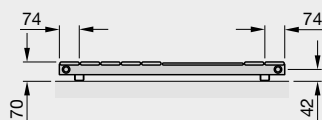

ROM

*1/8" air vent
Width excludes air vent
F = flow
R = return
H = height
W = width
Tube: Dimensions 70mm x 11mm
Tube: Horizontal tubes: $\varnothing 38\text{mm}$
All dimensions in mm