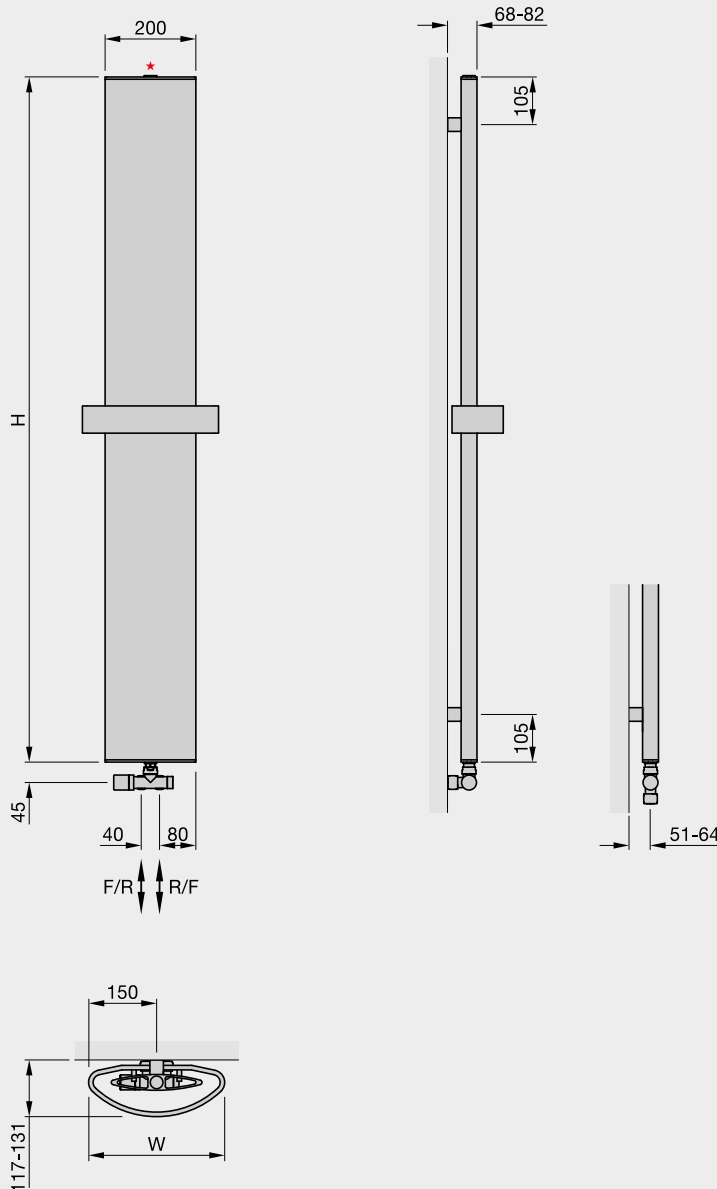

Please note: when ordering, please specify which valve set you require as these are specific for the fittings on the Zehnder Svelte

*1/2" air vent
Height excludes air vent
F = flow
R = return
H = height
W = width
All dimensions in mm