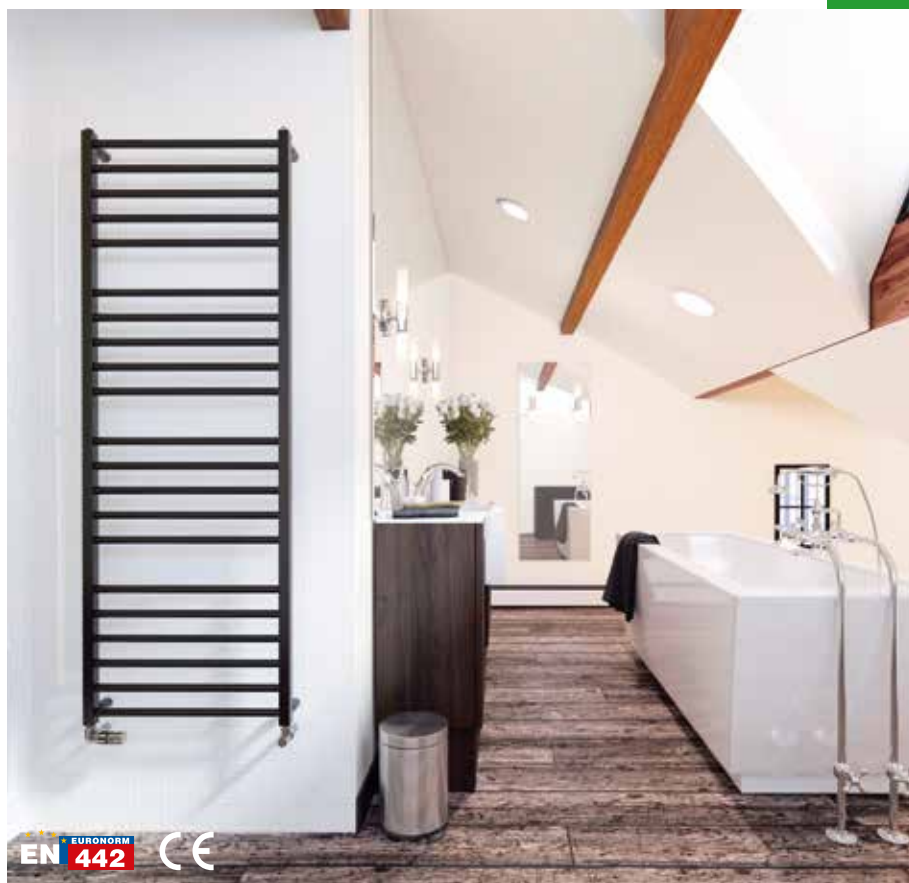

STGI-170-060 MATT BLACK 0557