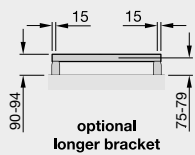

Electric Heating Model	Height mm	Width mm	Finish	Radio frequency remote programmer IPX4 Zone 1 Bath, Zone 2 Shower, Class II Electric rating (Watts)	RRP (ex VAT)	RRP (inc 20% VAT)
Zehnder Subway Electric Heating Model						
SUBE-130-045/GF	1261	450	white*	500	£757	£908.40
SUBE-150-045/GF	1549	450	white*	600	£824	£988.80
SUBE-150-060/GF	1549	600	white*	750	£903	£1,083.60
SUBE-180-060/GF	1837	600	white*	900	£979	£1,174.80
SUBEC-130-045/GF	1261	450	chrome	300	£1,314	£1,576.80
SUBEC-150-045/GF	1549	450	chrome	300	£1,522	£1,826.40
SUBEC-150-060/GF	1549	600	chrome	500	£1,672	£2,006.40
SUBEC-180-060/GF	1837	600	chrome	600	£1,819	£2,182.80

*White (RAL 9016)

The immersion heater is fitted to the right hand header.

Note: Height does not include the immersion heater. (See diagrams below)

Colour finish: Standard colours from the Zehnder colour chart including matt white finish are priced at: RAL 9016 +25%.
Colour finish and non-stock products delivery: 3-5 weeks.

Optional wall brackets: Increases space behind rail by 20mm

Model		RRP (ex VAT)	RRP (inc 20% VAT)
954111	Zehnder Subway Electric SUBE extended bracket kit. White finish.	£58	£69.60
954118	Zehnder Subway Electric SUBEC extended bracket kit. Chrome finish.	£58	£69.60
954119	Zehnder Subway Electric SUBE extended bracket kit. Colour finish.	£58	£69.60