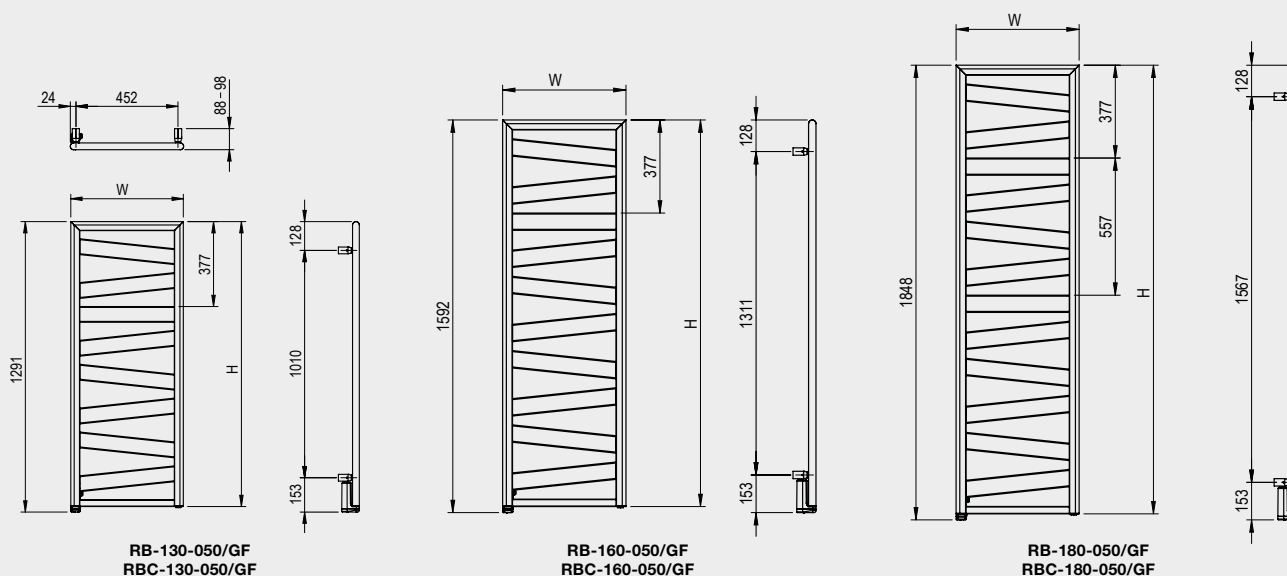

Immersion heater = 25
All dimensions in mm
Tube: horizontal 70 x 8mm
Tube: vertical 30 x 4mm
D-shaped tubes

Ribbon Electric is available in three different sizes ideal for any modern bathroom interior. Complies with the new Eco Design Directive.