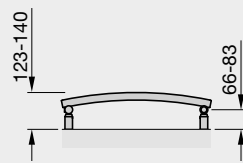

*White (RAL 9016)

Colour finish: Standard colours from the Zehnder colour chart including matt white finish are priced at: RAL 9016 + 25%.
Colour finish and non-stock products delivery: 3-5 weeks.

Dual energy: Self fit (additional cost to central heating model prices). For more information please scan the QR code on the following page.

*1/2" air vent
Width excludes air vent
F = flow
R = return
H = height
W = width
Tube: Horizontal $\varnothing 25mm$
Tube: Vertical $\varnothing 26mm$
All dimensions in mm

OVBC-080