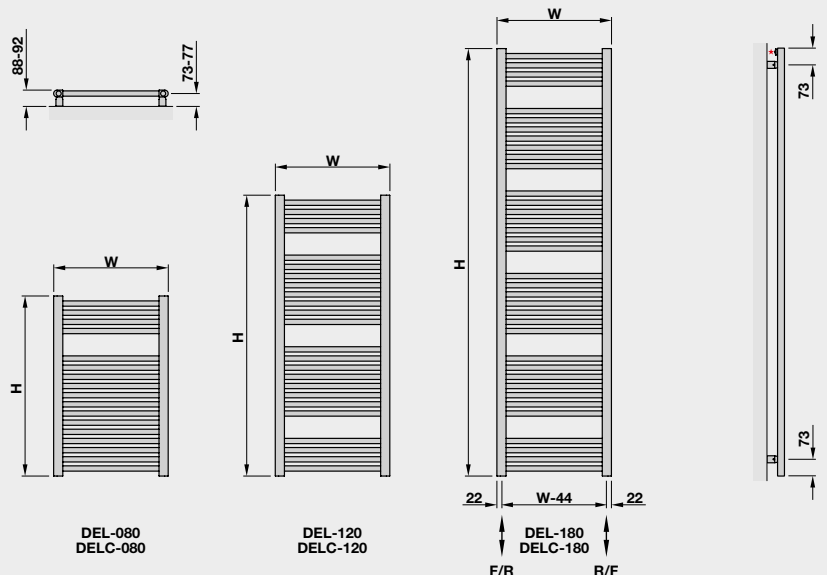

*White (RAL 9016)

Colour finish: Standard colours from the Zehnder colour chart including matt white finish are priced at: RAL 9016 + 25%. Colour finish and non-stock products delivery: 3-5 weeks.

Dual energy: Self fit (additional cost to central heating model prices). For more information please scan the QR code on the following page.

*1/2" air vent
Width excludes air vent
F = flow
R = return
H = height
W = width
Tube: Vertical 30mm x 40mm D profile
Tube: Horizontal Ø23mm
All dimensions in mm