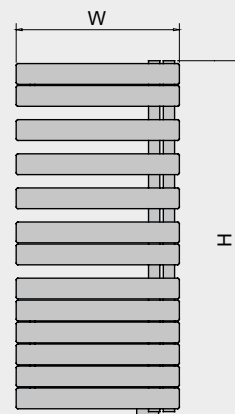

ROFEL-120-55/GF