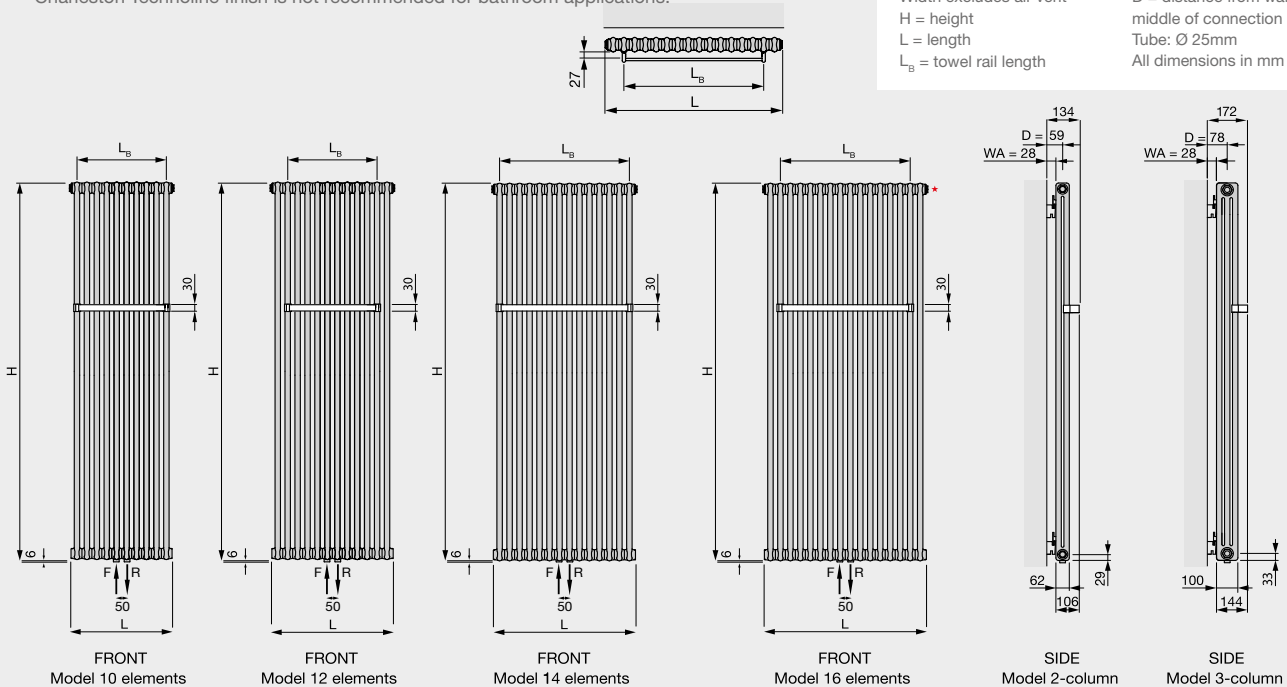

1 x Chrome Bar included. See diagrams below for detail.

If you require an additional towel bar please see Accessories section below.

*White (RAL 9016)

Accessories		RRP (ex VAT)	RRP (inc 20% VAT)
Model			
601020	Lambs wool brush	£32	£38.40
The Charleston chrome towel bar (below) can be cut down to fit if required			
966018	Additional Zehnder Charleston chrome towel bar 366mm. Spans up to 9 sections.	£145	£174.00
966028	Additional Zehnder Charleston chrome towel bar 918mm. Spans up to 21 sections.	£167	£200.40

Colour finish: Standard colours from the Zehnder colour chart including matt white finish are priced at: RAL 9016 + 25%. Colour finish and non-stock products delivery: 3-5 weeks. Charleston Technoline finish is not recommended for bathroom applications.

*1/2" air vent
Width excludes air vent
H = height
L = length
 L_b = towel rail length

WA = wall clearance
D = distance from wall to middle of connection
Tube: $\varnothing$ 25mm
All dimensions in mm