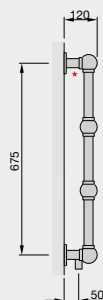

*1/2" air vent
Tube: Horizontal
Ø31.8mm
Tube: Vertical
Ø31.8mm
All dimensions in mm