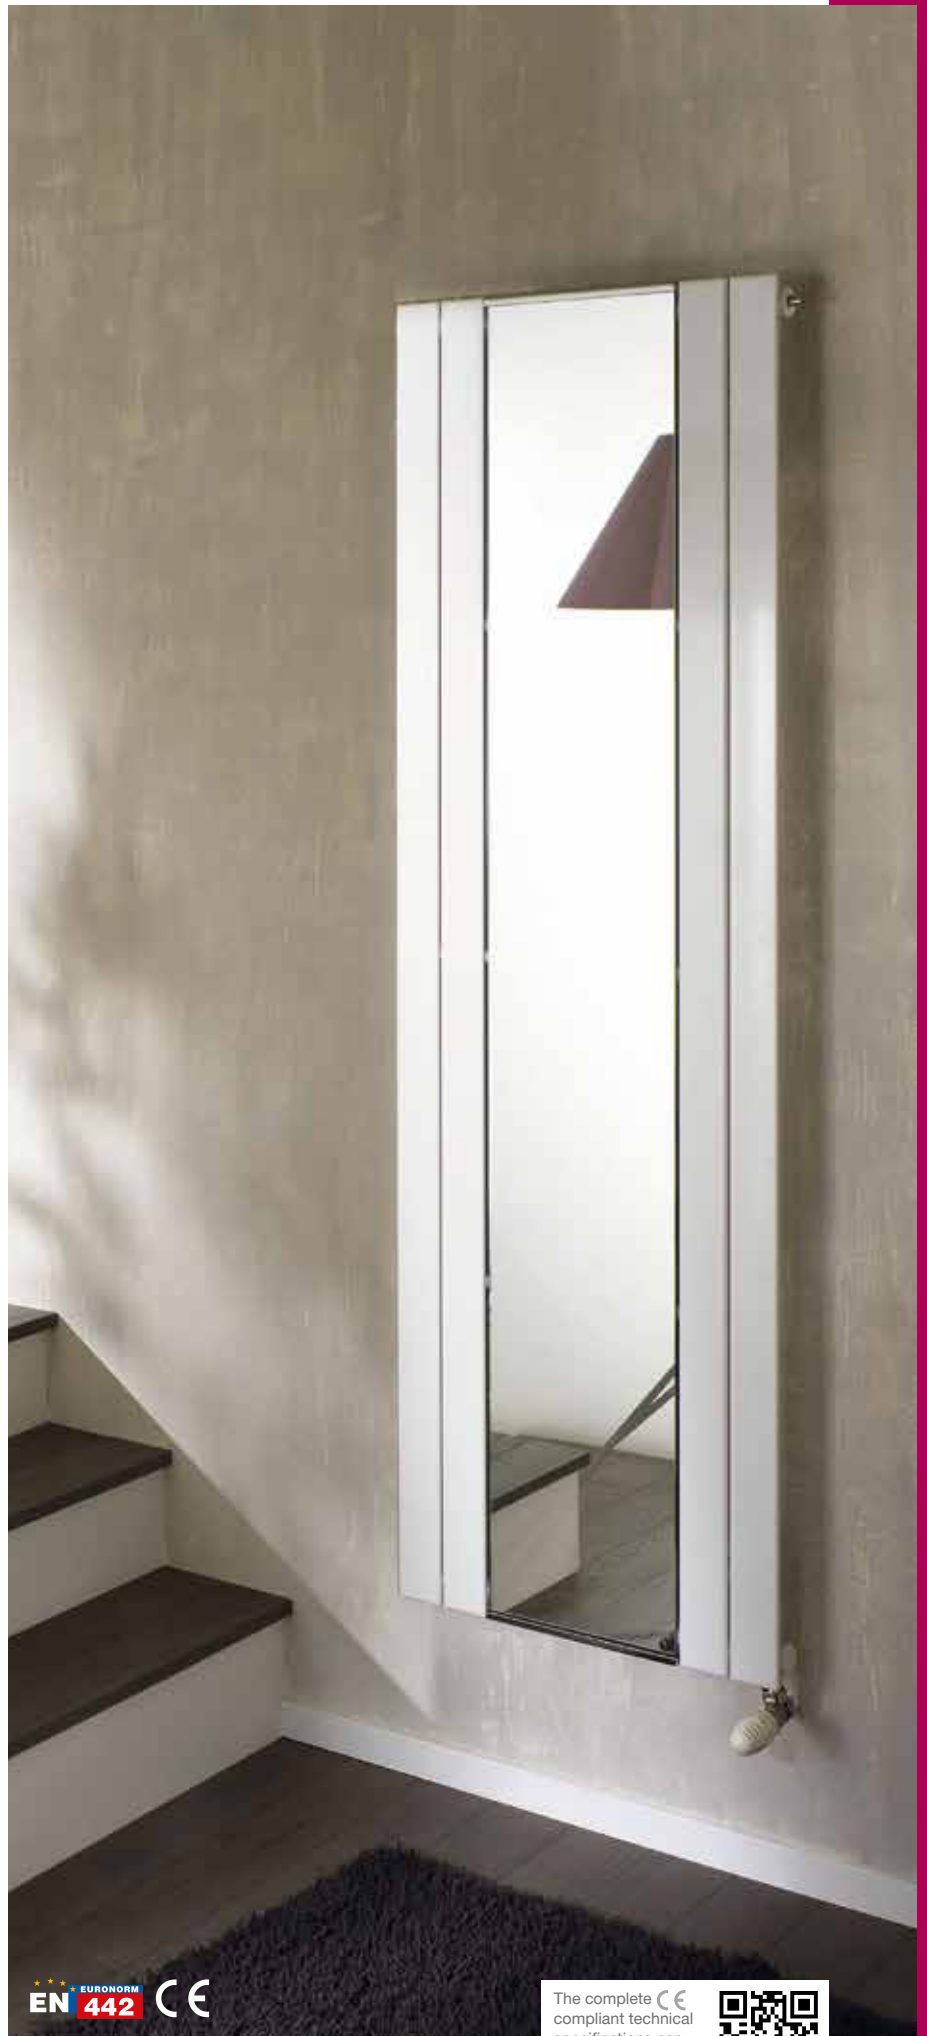

ROM-180-067
ROMD-180-067

ROM-180-059

ROM

ROMD

Zehnder recommends **VALVE-SET-10-CR**.
For more information see page 182.

With a full-length mirror to enhance its elegance, the **Roda Mirror** radiator is a stylish asset to any home.