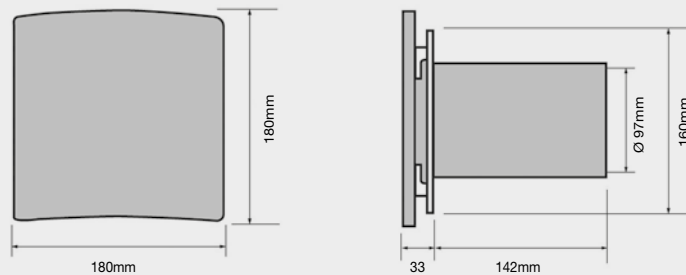

Zehnder Silent Wall & Ceiling Fans

In stock items highlighted in black	Description	Controls	Airflow I/s in FREE AIR (BS848 Pt 1)	Sound pressure level @ 3m dB(A)	Energy consumption (W)	IP Rating	RRP (ex VAT)	RRP (inc 20% VAT)
ZSR100B10A	Silent fan - Basic	Single speed. Operation by light/remote switch	26	26.7	13	IPX4 Zones 1 & 2	£64	£76.80
ZSR100TR11A	Silent fan - Timer	Single speed. Operation by light/remote switch. Adjustable overrun timer (2-30 mins & set at 15 mins)	26	26.7	16	IPX4 Zones 1 & 2	£76	£91.20
ZSR100HTR12A	Silent fan - Humidistat	Single speed. Automatic operation by humidity control with option for manual override switch. Adjustable humidity (70-90% & set at 70%). Adjustable overrun timer to prevent hunting	26	26.7	16	IPX4 Zones 1 & 2	£103	£123.60

All fans suitable for wall or ceiling mounting with discharge through an external wall or soffit, but not the roof. Not for use with more than 3m of ducting.

ZSR100 wall fans