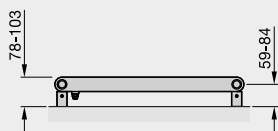

Dual energy: Self fit (additional cost to central heating model prices).
For more information please scan the QR code on the following page.

*1/2" air vent
Width excludes air vent
F = flow
R = return
H = height
W = width
Tube: Horizontal $\varnothing 32\text{mm}$
Tube: Vertical $\varnothing 38\text{mm}$
Immersion heater: 70mm
All dimensions in mm