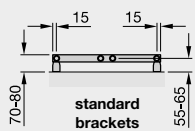

Electric Heating Model	Height mm	Width mm	Finish	Radio frequency remote programmer IPX4 Zone 1 Bath, Zone 2 Shower, Class II Electric rating (Watts)	RRP (ex VAT)	RRP (inc 20% VAT)
Zehnder Subway Electric Heating Model						
SUBE-130-045/GF	1261	450	white*	500	£757	£908.40
SUBE-150-045/GF	1549	450	white*	600	£824	£988.80
SUBE-150-060/GF	1549	600	white*	750	£903	£1,083.60
SUBE-180-060/GF	1837	600	white*	900	£979	£1,174.80
SUBEC-130-045/GF	1261	450	chrome	300	£1,314	£1,576.80
SUBEC-150-045/GF	1549	450	chrome	300	£1,522	£1,826.40
SUBEC-150-060/GF	1549	600	chrome	500	£1,672	£2,006.40
SUBEC-180-060/GF	1837	600	chrome	600	£1,819	£2,182.80

*White (RAL 9016)

The immersion heater is fitted to the right hand header.

Note: Height does not include the immersion heater. (See diagrams below)

Colour finish: Standard colours from the Zehnder colour chart including matt white finish are priced at: RAL 9016 +25%.
Colour finish and non-stock products delivery: 3-5 weeks.

Optional wall brackets: Increases space behind rail by 20mm

Model		RRP (ex VAT)	RRP (inc 20% VAT)
954111	Zehnder Subway Electric SUBE extended bracket kit. White finish.	£58	£69.60
954118	Zehnder Subway Electric SUBEC extended bracket kit. Chrome finish.	£58	£69.60
954119	Zehnder Subway Electric SUBE extended bracket kit. Colour finish.	£58	£69.60