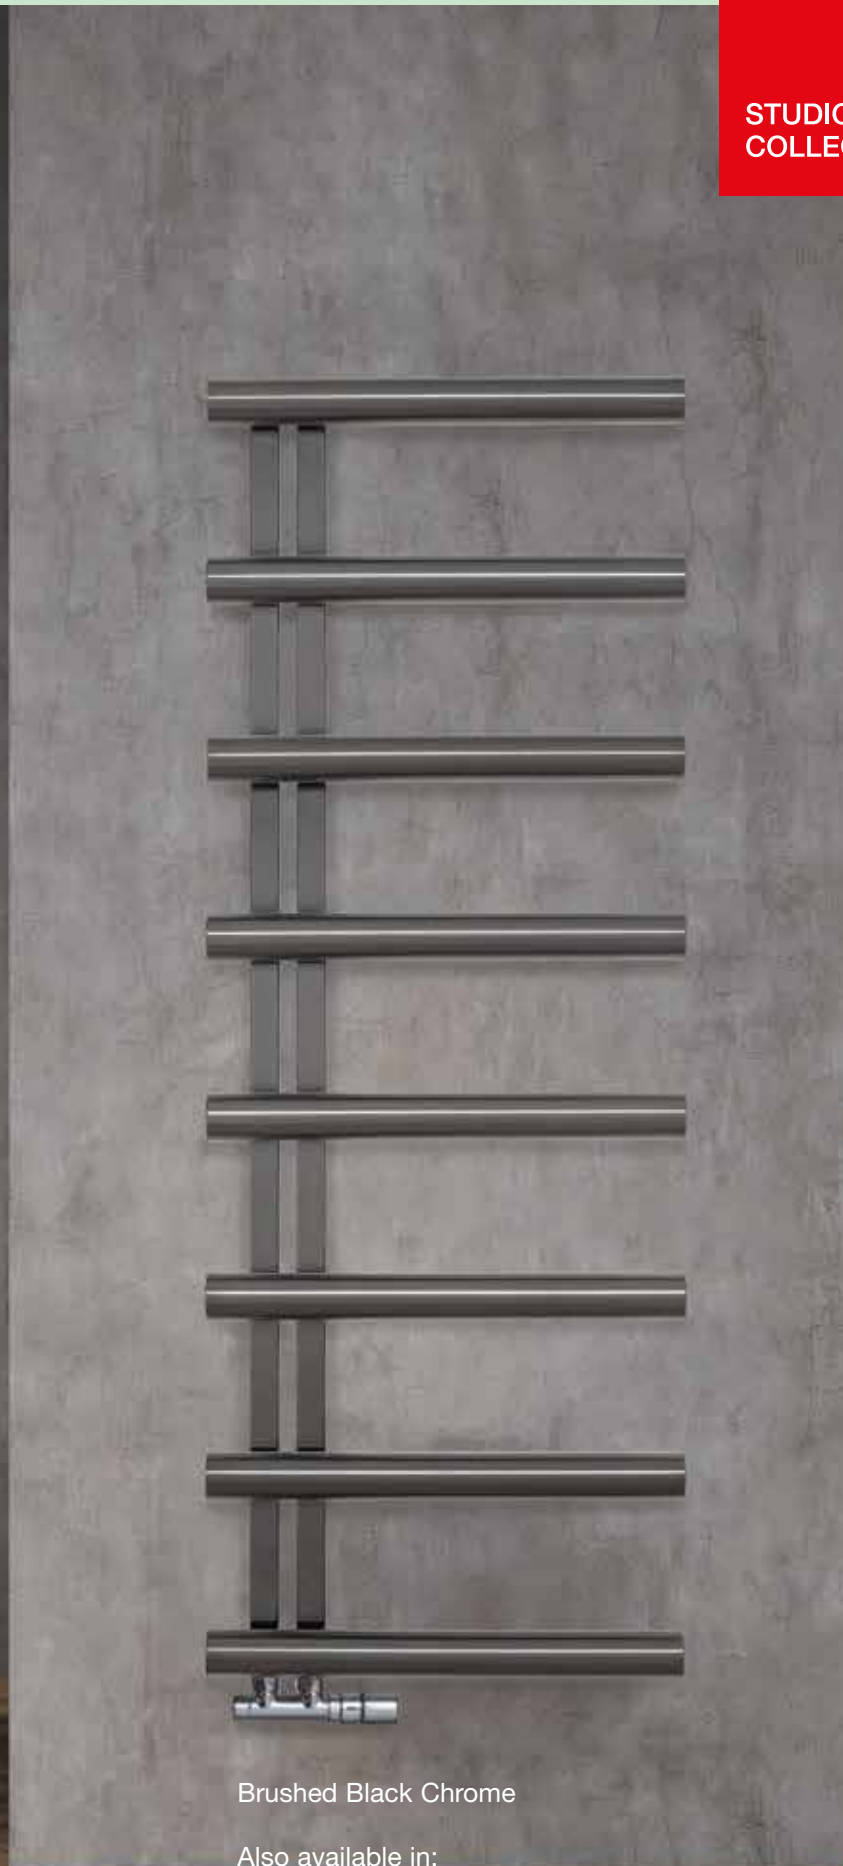

Brushed Black Chrome

Also available in:
Volcanic
Stainless Steel Mirror
Brushed Brass
Brushed Bronze

The complete compliant technical specifications can be viewed by scanning here.

formerly the
BISQUE CHIME