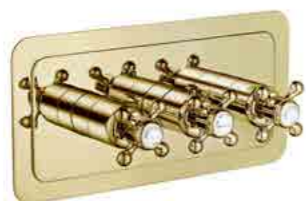

Thermostatic concealed 2 outlet shower valve horizontal
MP 0.5

76693NK Nickel: £795.00

76693G A. Brass: £795.00