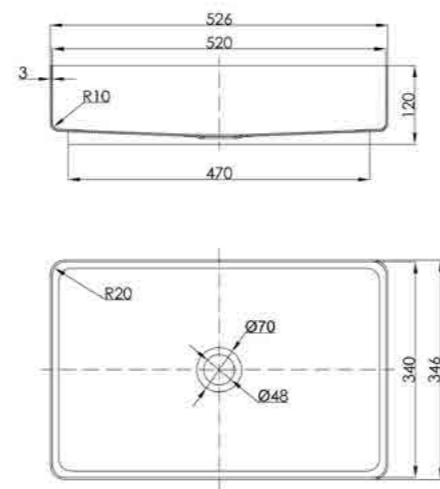

Stainless Steel Grade 304 Stainless Steel Counter Top Basin with unslotted click clack waste
IXCTR360 £795.00