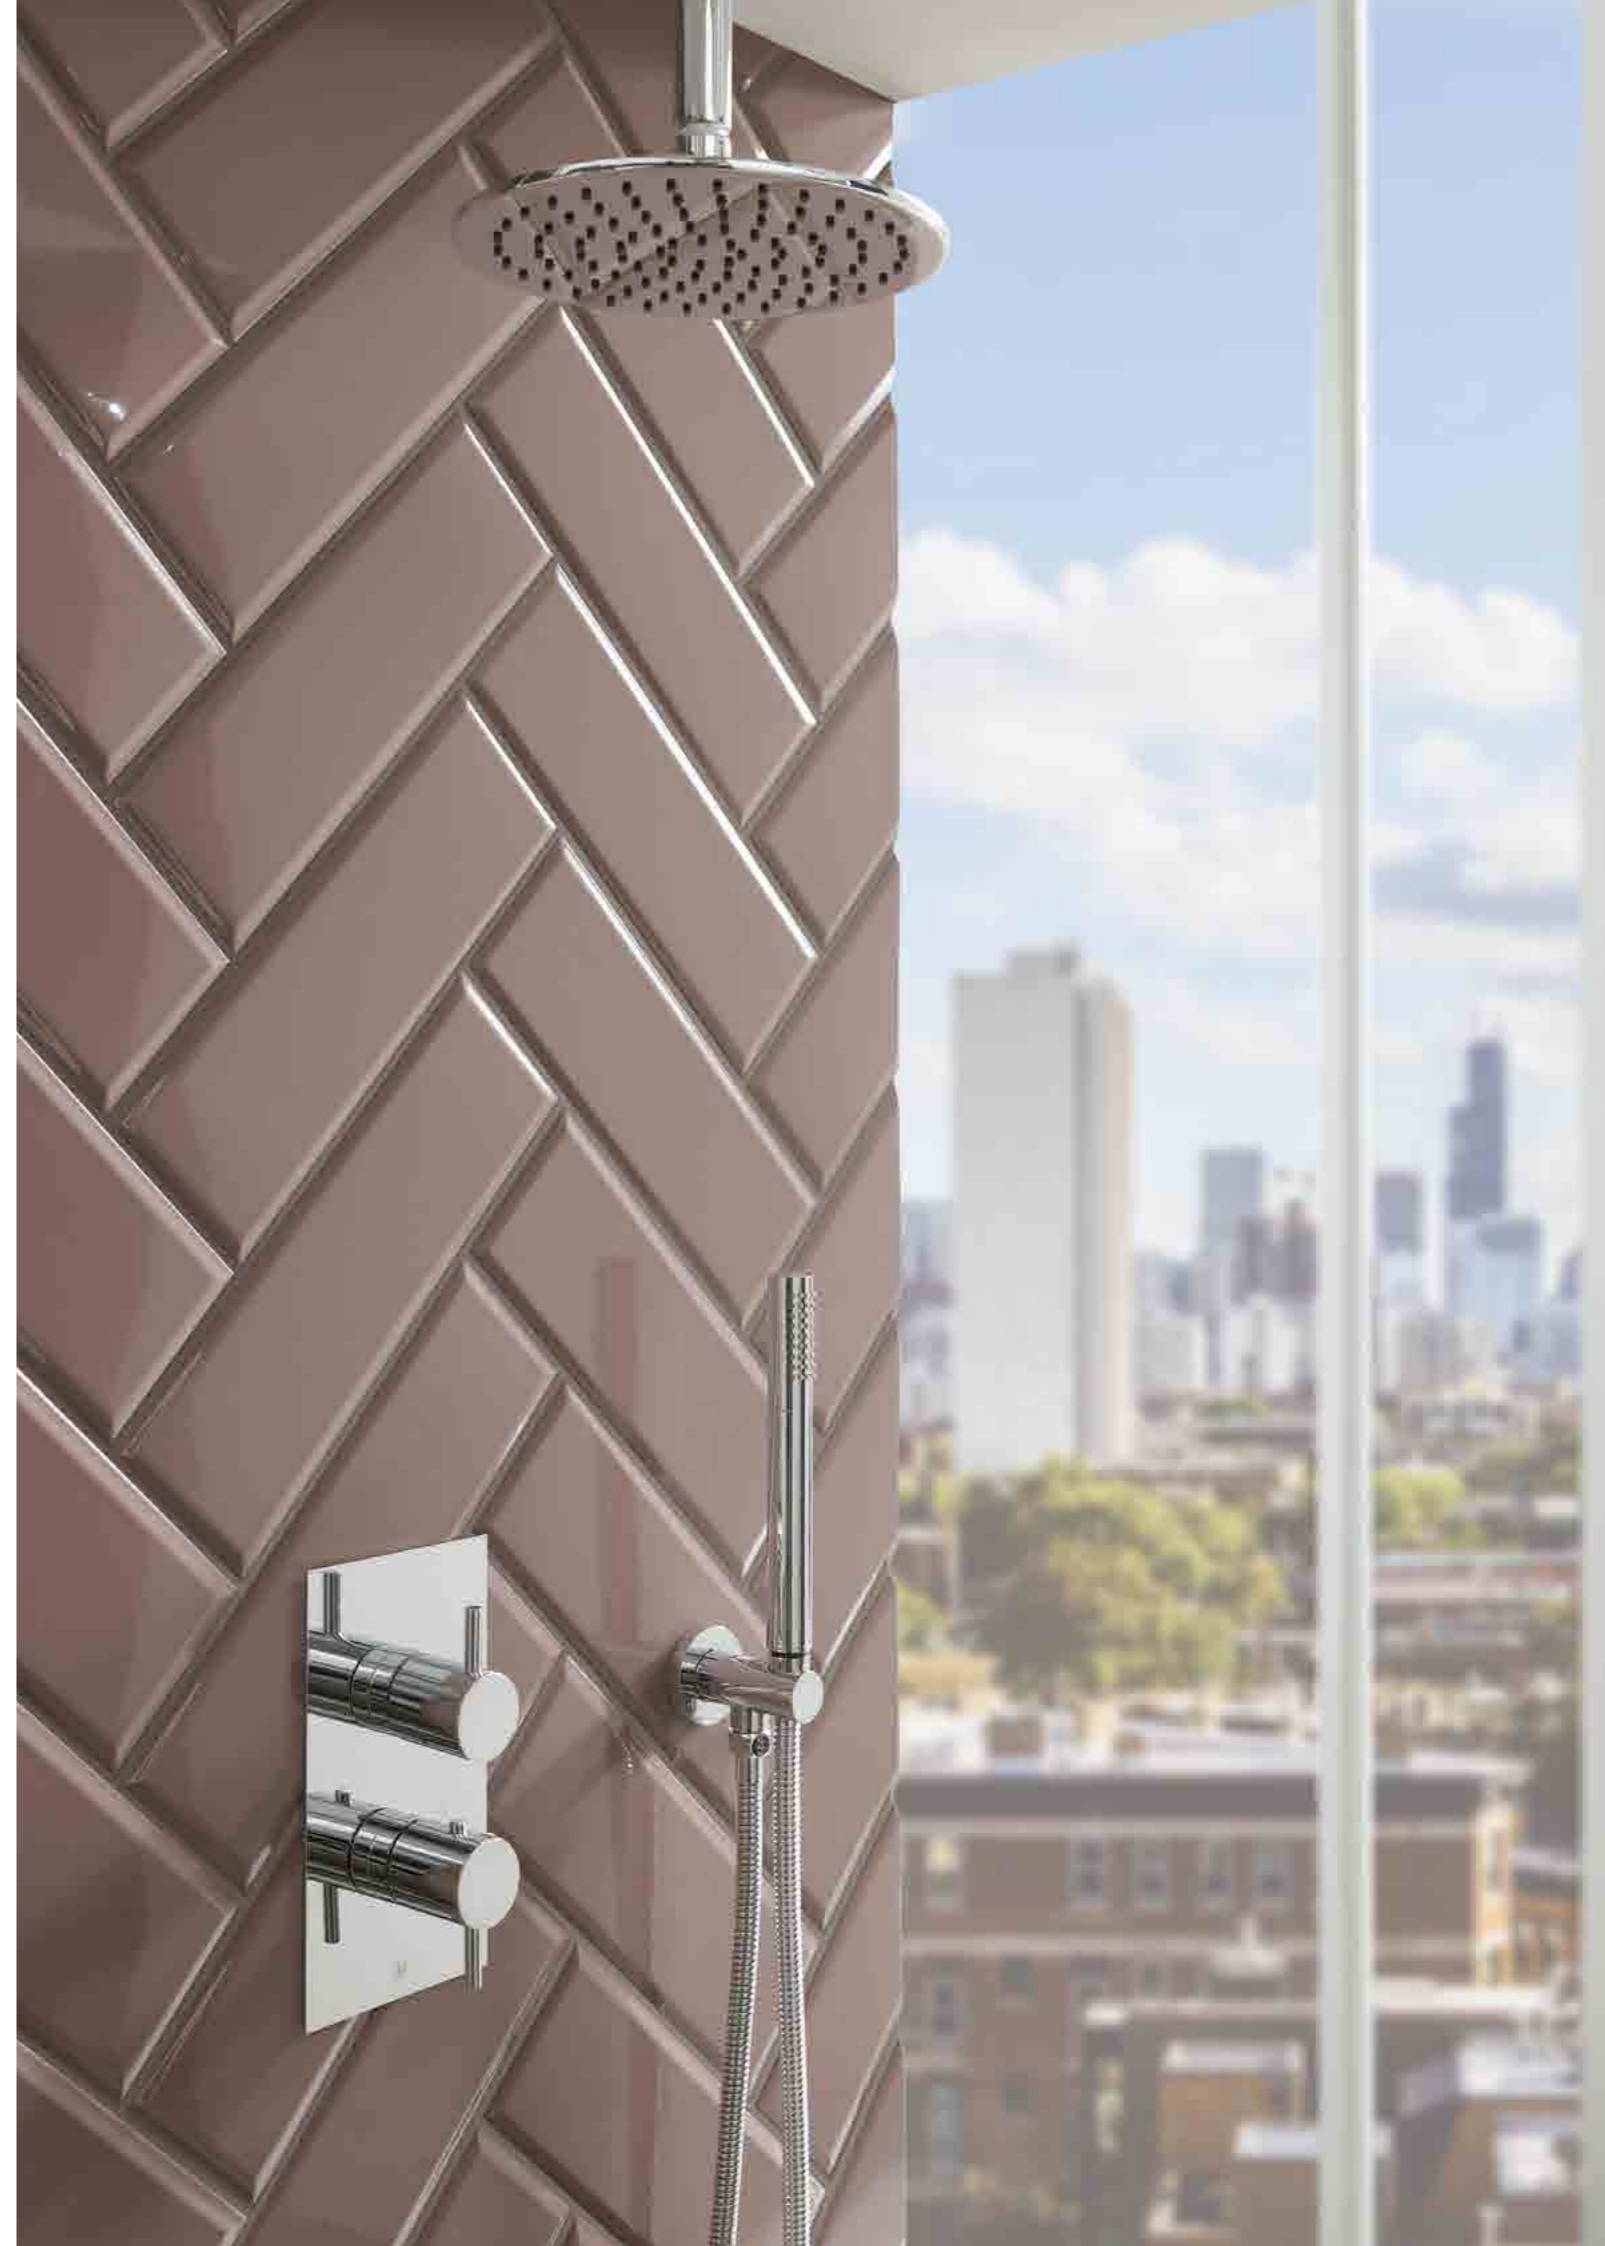

FLORENCE

Designer handle
DH15681CL   £525.00