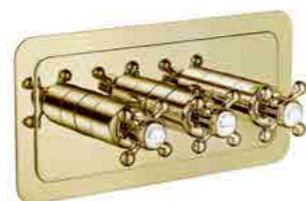

Thermostatic concealed 3 outlet shower valve horizontal
MP 0.5

76692NK Nickel: £865.00

76692G A. Brass: £865.00