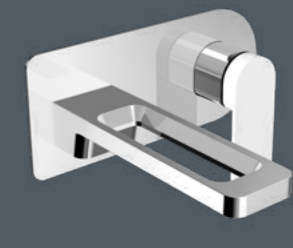

Single lever wall mounted basin mixer
MP 0.5
P: 195mm

74231MWH £350.00