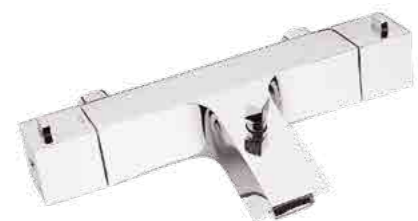

Deck mounted

HP 1
1271 £260.00

Square wall mounted thermostatic bath shower mixer without kit

HP 1
H: 75mm P: 108mm

1261 £310.00