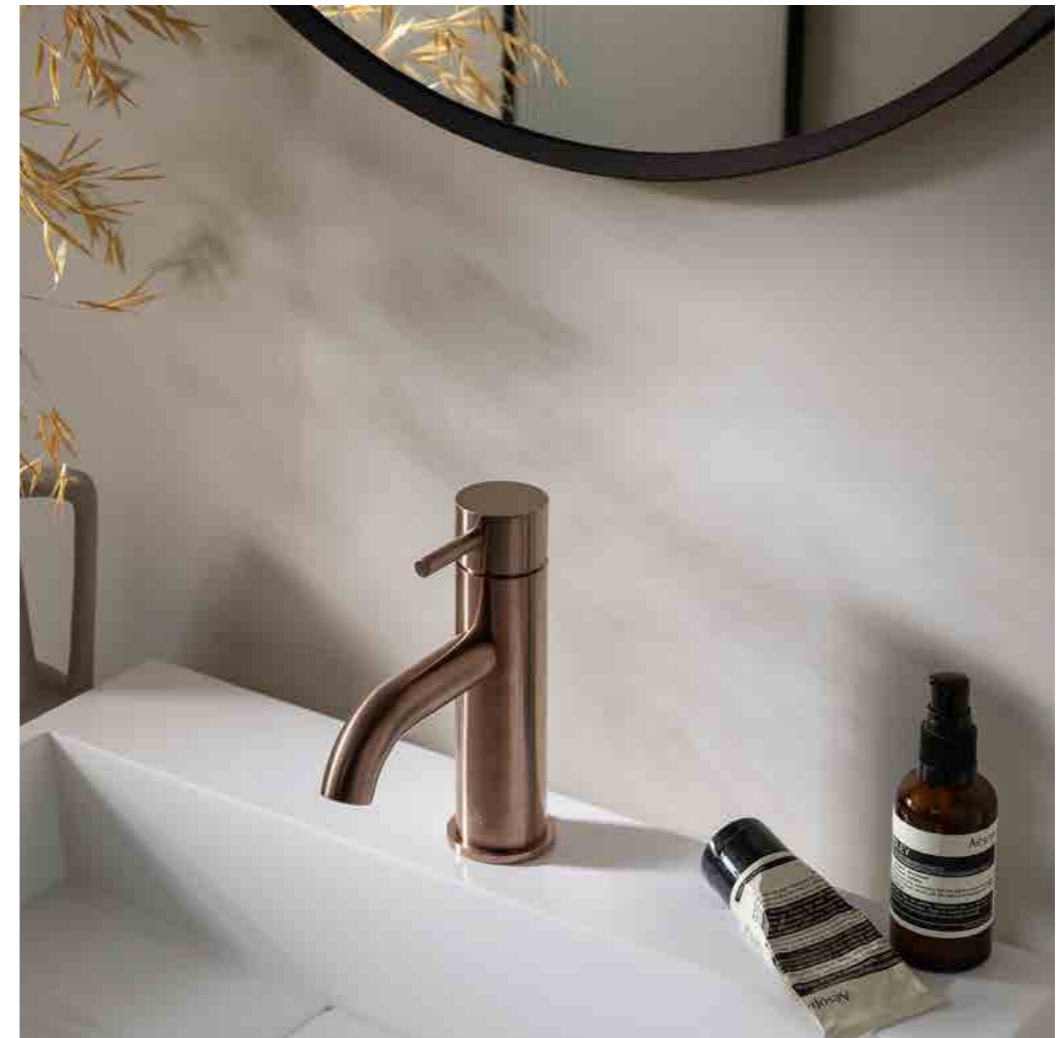

NEW
RANGE

VOS Brushed Bronze

PVD

VOS Brushed Bronze