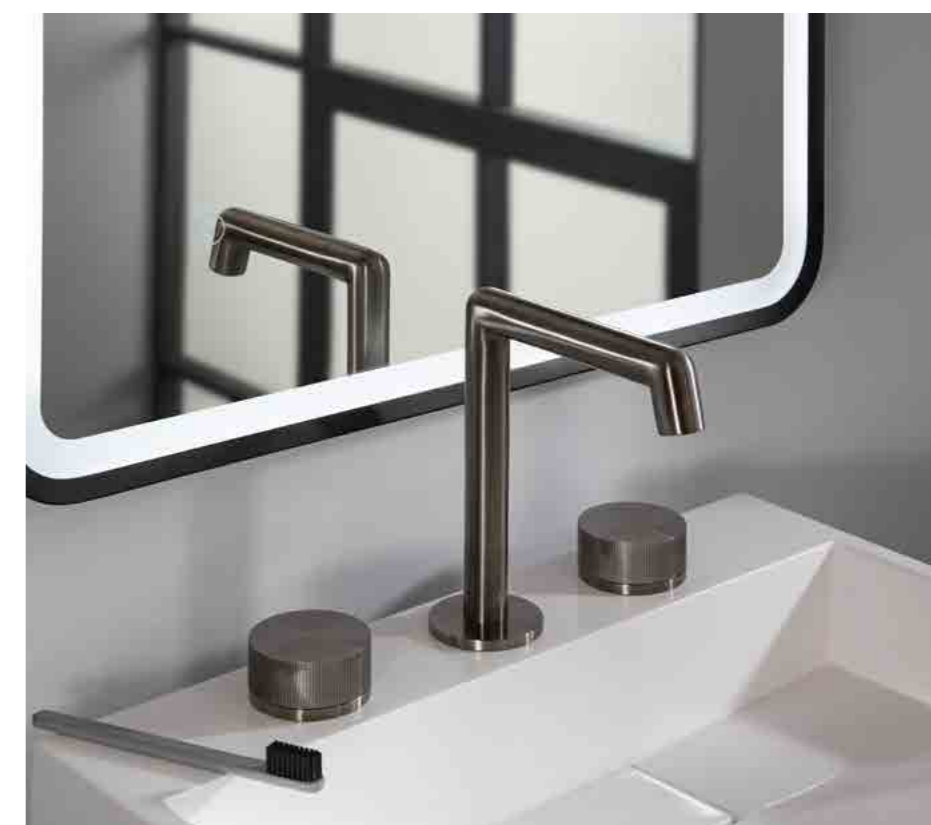

Toilet brush holder wall mounted
H: 370mm P: 145mm
23268BBR £119.00

EVO Brushed Black

PVD

Single lever tall basin mixer
MP 0.5
H: 310 mm P: 145 mm
67009BBL £340.00

Single lever tall basin mixer
with lever
MP 0.5
H: 310 mm P: 145 mm
LH67009BBL £340.00

Single lever basin mixer
LP 0.2
H: 171mm P: 82 mm
67008BBL £290.00

Single lever basin mixer
with lever
LP 0.2
H: 171mm P: 82 mm
LH67008BBL £290.00

3 hole deck mounted basin
mixer
MP 0.5
H: 185 mm P: 145mm
67193BBL £420.00