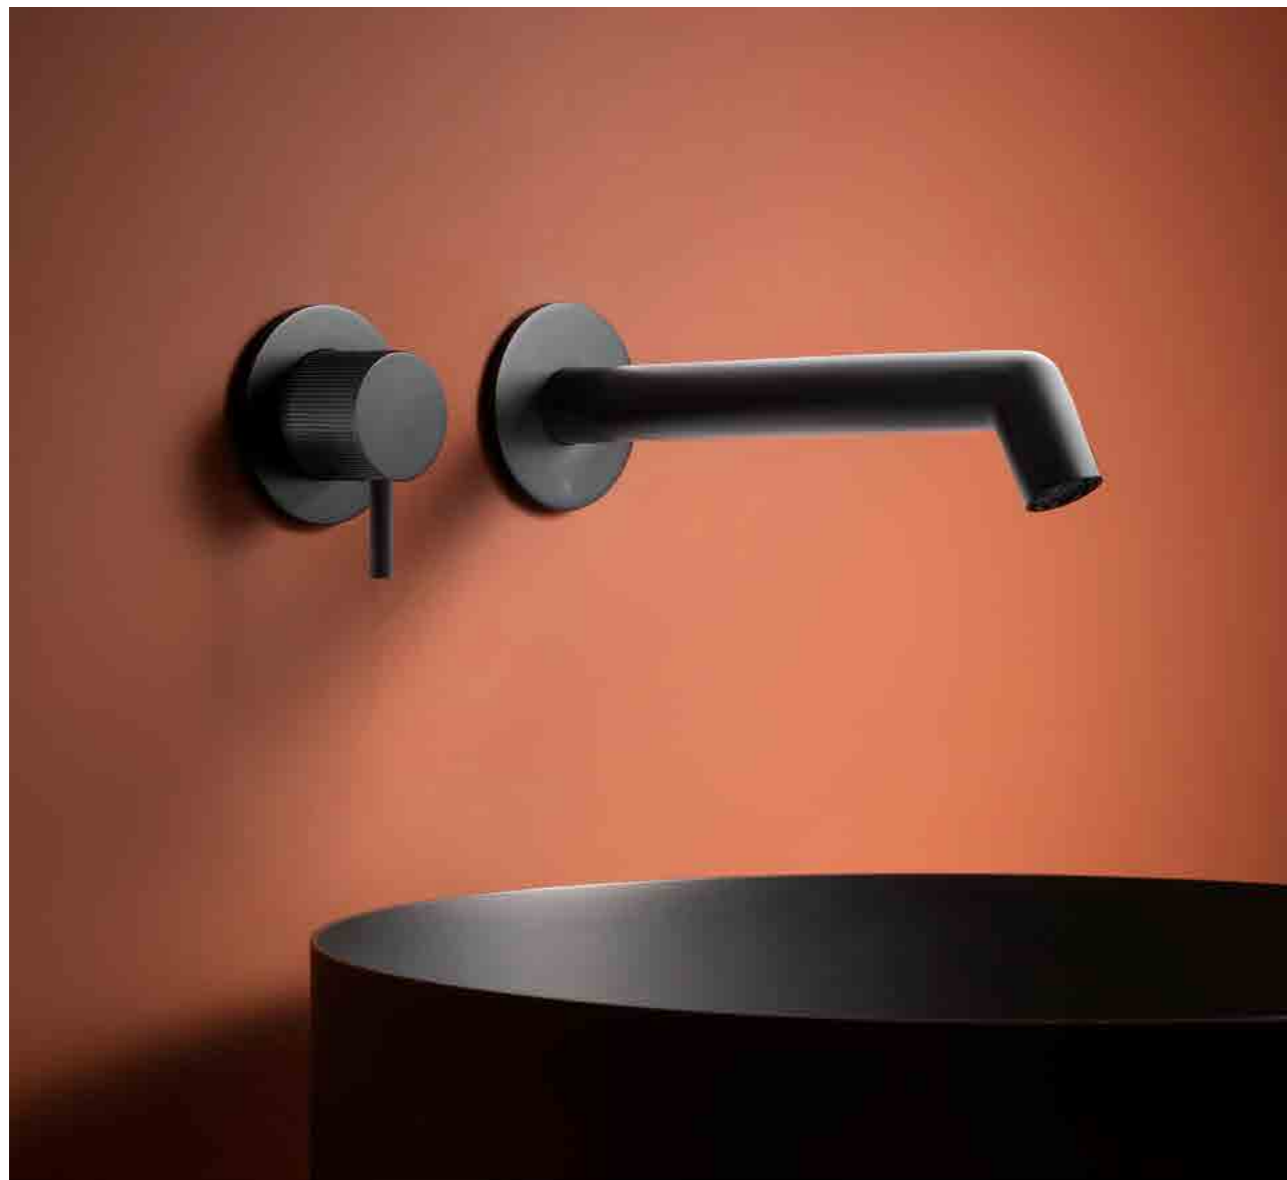

Quality is everything.

Producing high-quality taps and showers is of great importance to JTP and we pride ourselves on providing quality without compromise. From the initial design process all the way through to manufacturing, we ensure that each and every individual piece meets our rigorous standards across all collections.

Working with the best raw materials and designed in-house at our London office, JTP is proud to offer stylish yet functional products that allow homeowners to make their bathroom dreams a reality; creating coordinated bathroom spaces for contemporary homes.