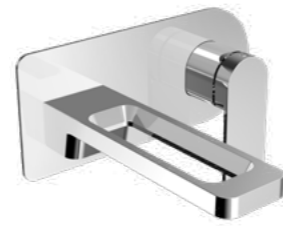

CHROME HANDLES

Single lever tall basin mixer
MP 0.5
H: 255.5mm P: 176mm

74009 £325.00

Single lever basin mixer
LP 0.2
H: 153mm P: 158mm

74001 £240.00

Single lever wall mounted basin mixer
MP 0.5
P: 195mm

74231 £330.00