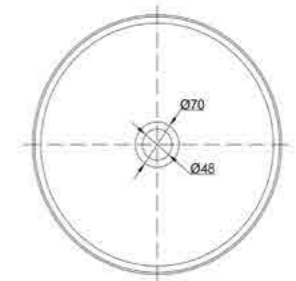

Matt Black Counter Top Basin with
unslotted click clack waste
28CTR360MB £795.00