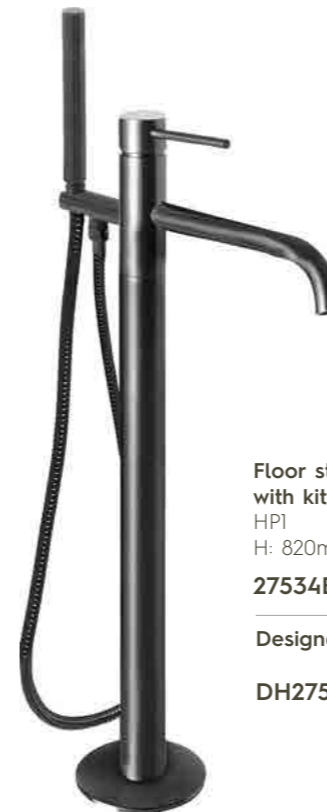

Ø: 20mm H: 96mm P: 200mm
27173BBLMP £365.00

Ø: 20mm H: 96mm P: 250mm
27173BBL £365.00

Single lever wall mounted basin mixer, slim spout with designer handle
MP 0.5
Ø: 20mm H: 96mm P: 150mm
DH27173BBLSP £365.00

Ø: 20mm H: 96mm P: 200mm
DH27173BBLMP £365.00

Ø: 20mm H: 96mm P: 250mm
DH27173BBL £365.00

Slim bath/basin spout
MP 0.5
Ø: 20mm P: 150mm
2720150BBL £120.00

Ø: 20mm P: 200mm
2720200BBL £140.00

Ø: 20mm P: 250mm
2720250BBL £150.00

Shower handle
H: 256m
279510BBL £88.00

Shower handle.
27930BBL £84.00

Thermostatic bar valve with 2 outlets,
adjustable riser and multifunction
shower handle
HP 1
2752819BBL £650.00

Thermostatic bar valve with 3 outlets,
adjustable riser and multifunction
shower handle
HP 1
27101BBL £790.00