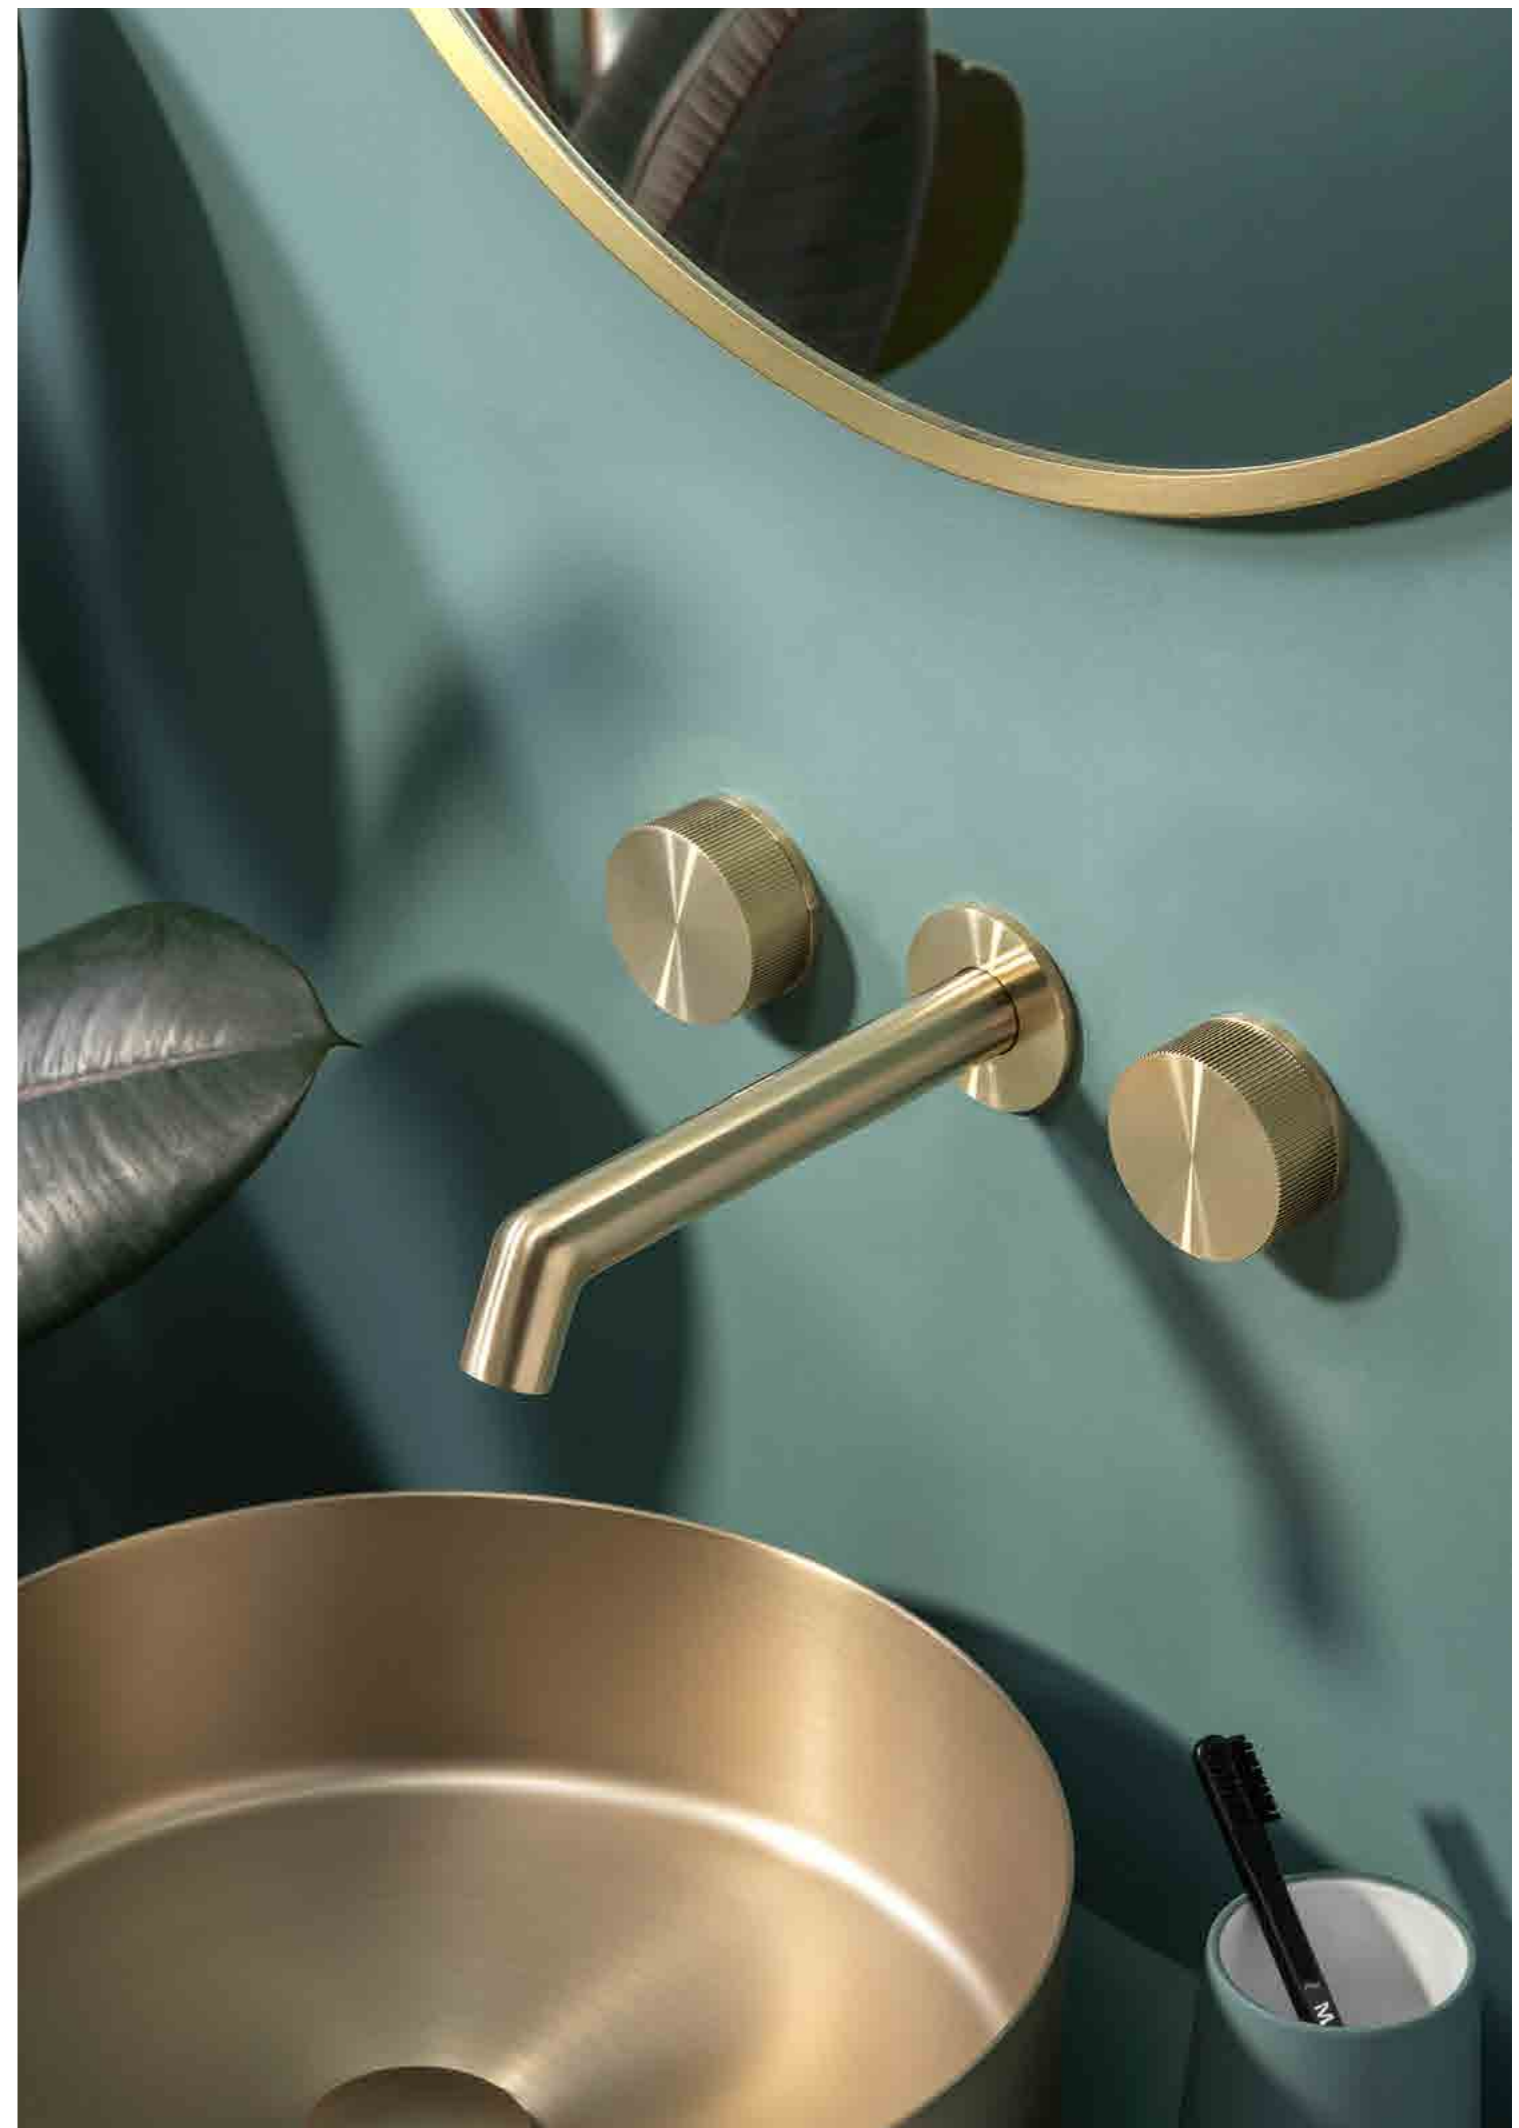

LH63273BBRMP £400.00

3 hole wall mounted basin mixer
MP 0.5
P: 190-205mm

63089ABBR £420.00

Bath spout
MP 0.5
P: 250mm

63439BBR £180.00

EVO Brushed Brass

EVO Brushed Brass

Thermostatic concealed
2 outlet shower valve
MP 0.5
63671BBR £670.00