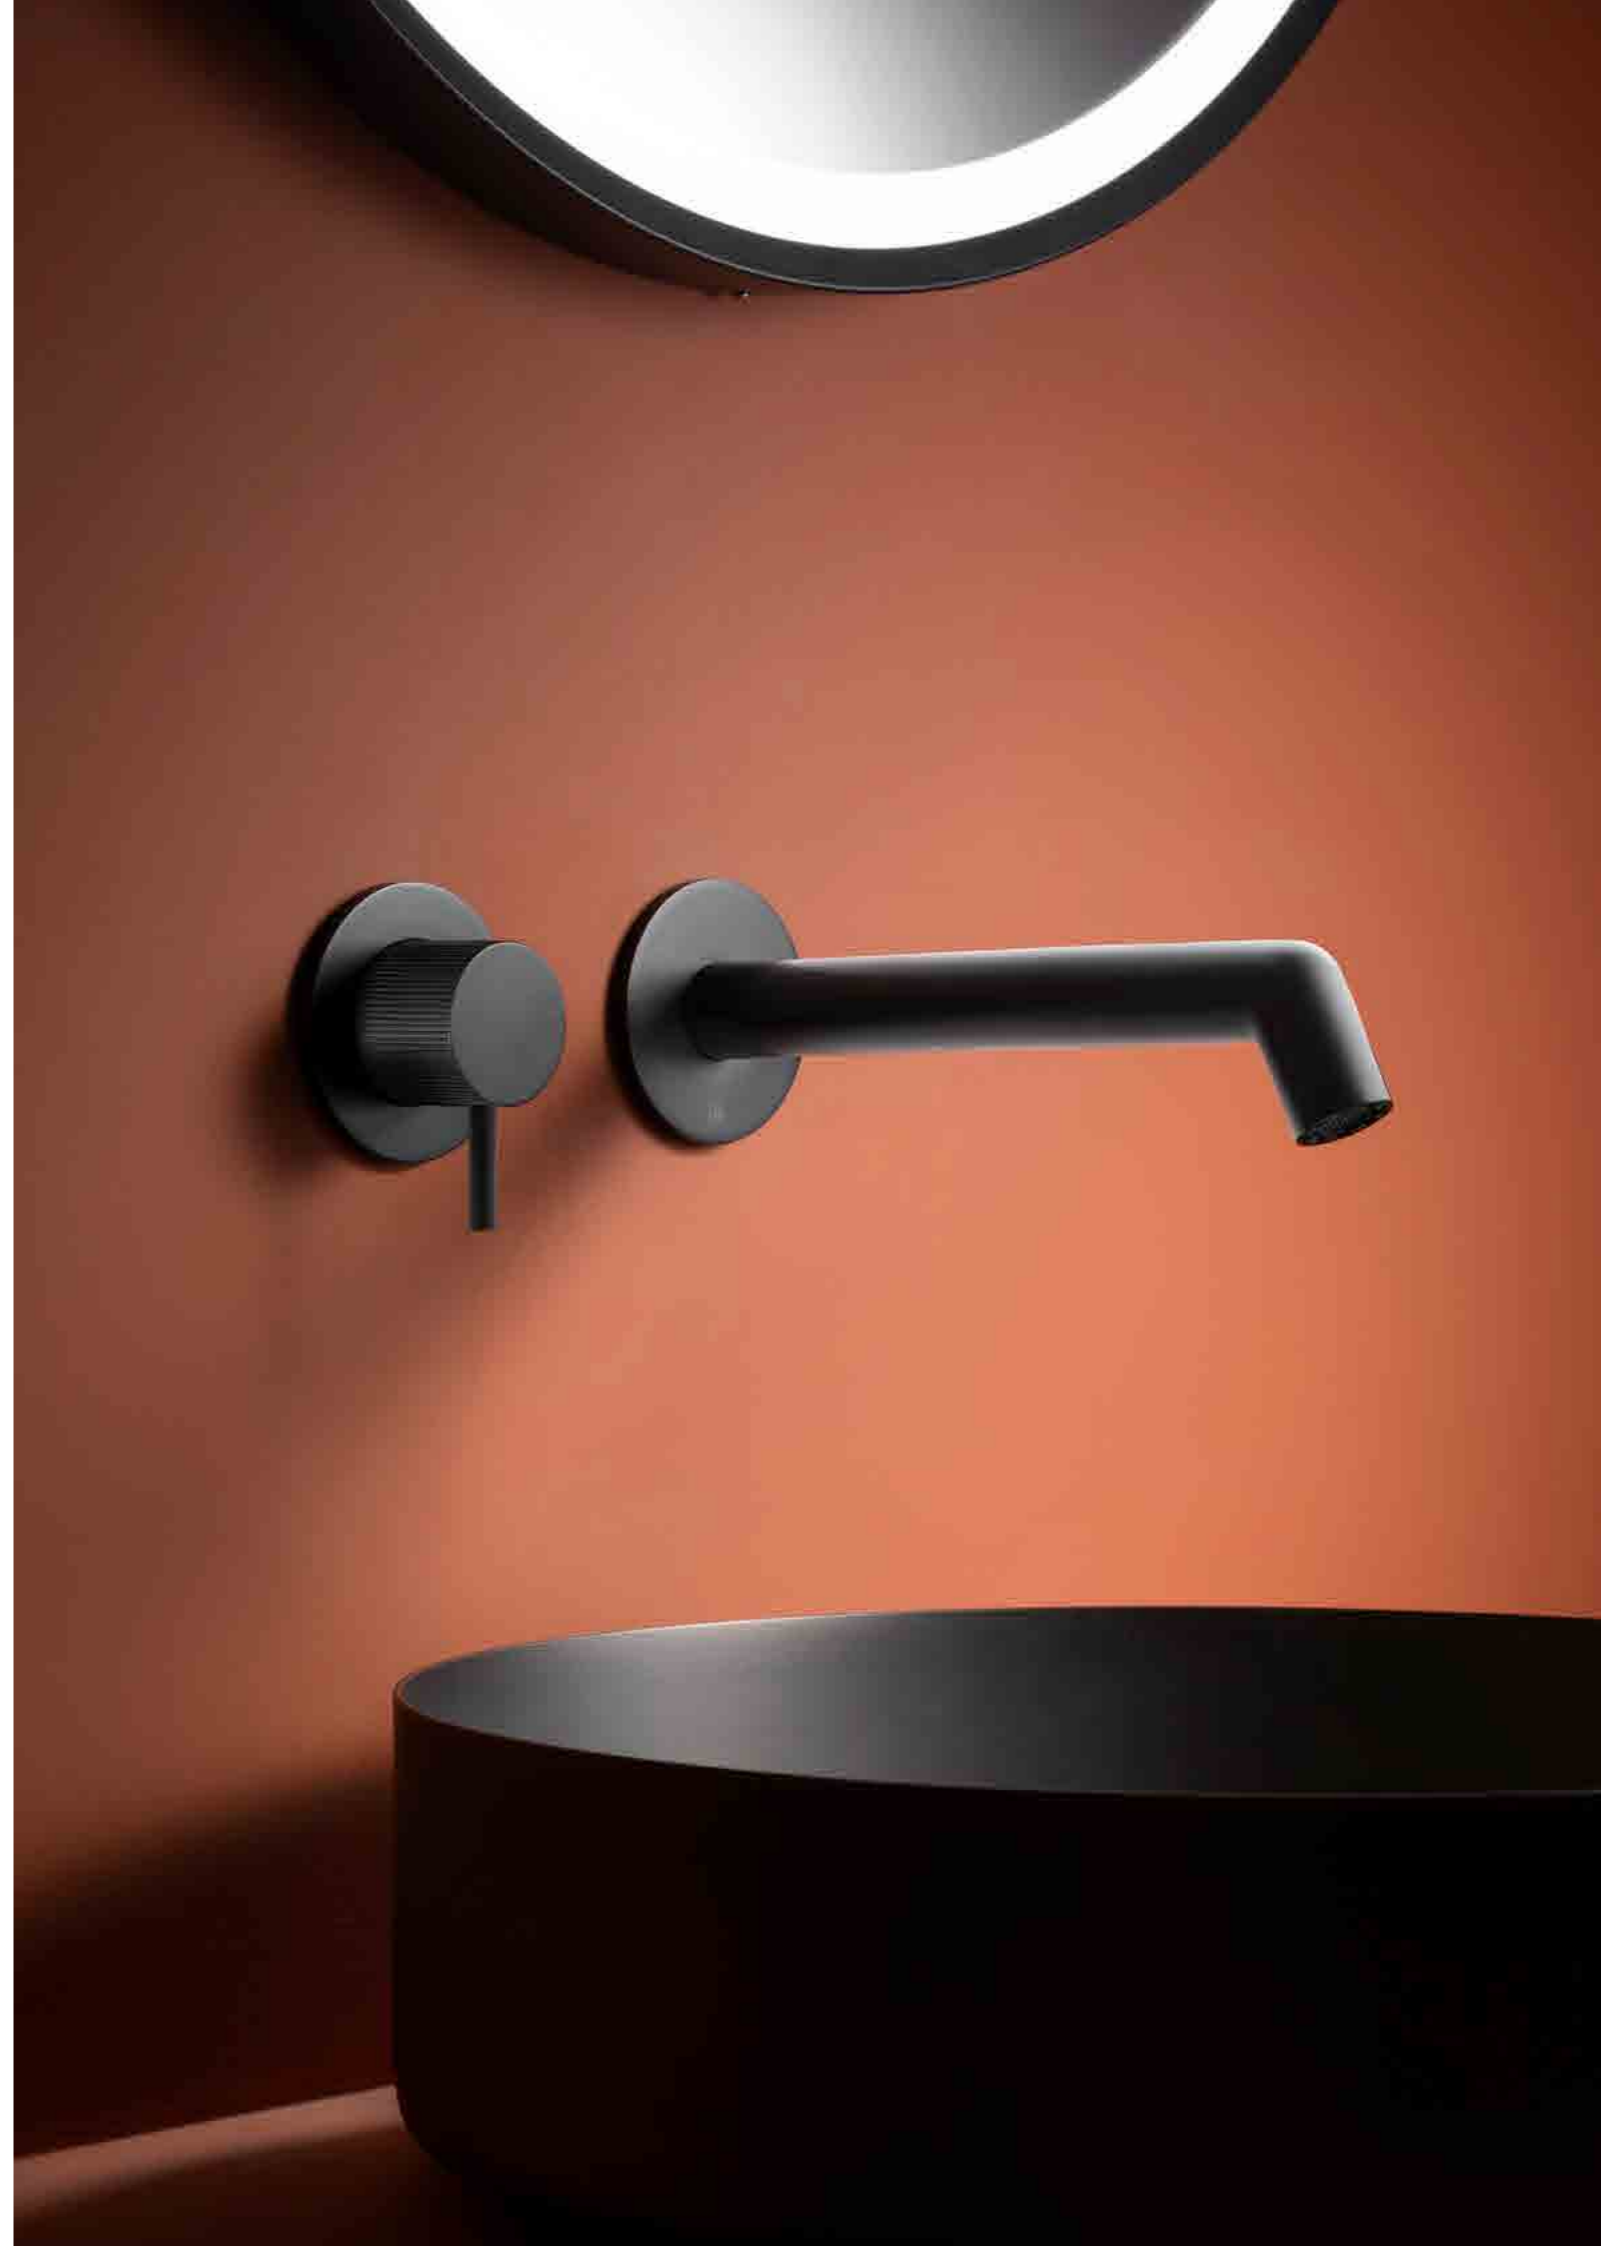

68273MBMP £400.00

Wall mounted basin mixer with lever
MP 0.5
P: 190-205mm

LH68273MBMP £400.00

3 hole wall mounted basin mixer
MP 0.5
P: 190-205mm

68089AMB £420.00

Bath spout
MP 0.5
P: 250mm

68439MB £180.00

EVO Matt Black