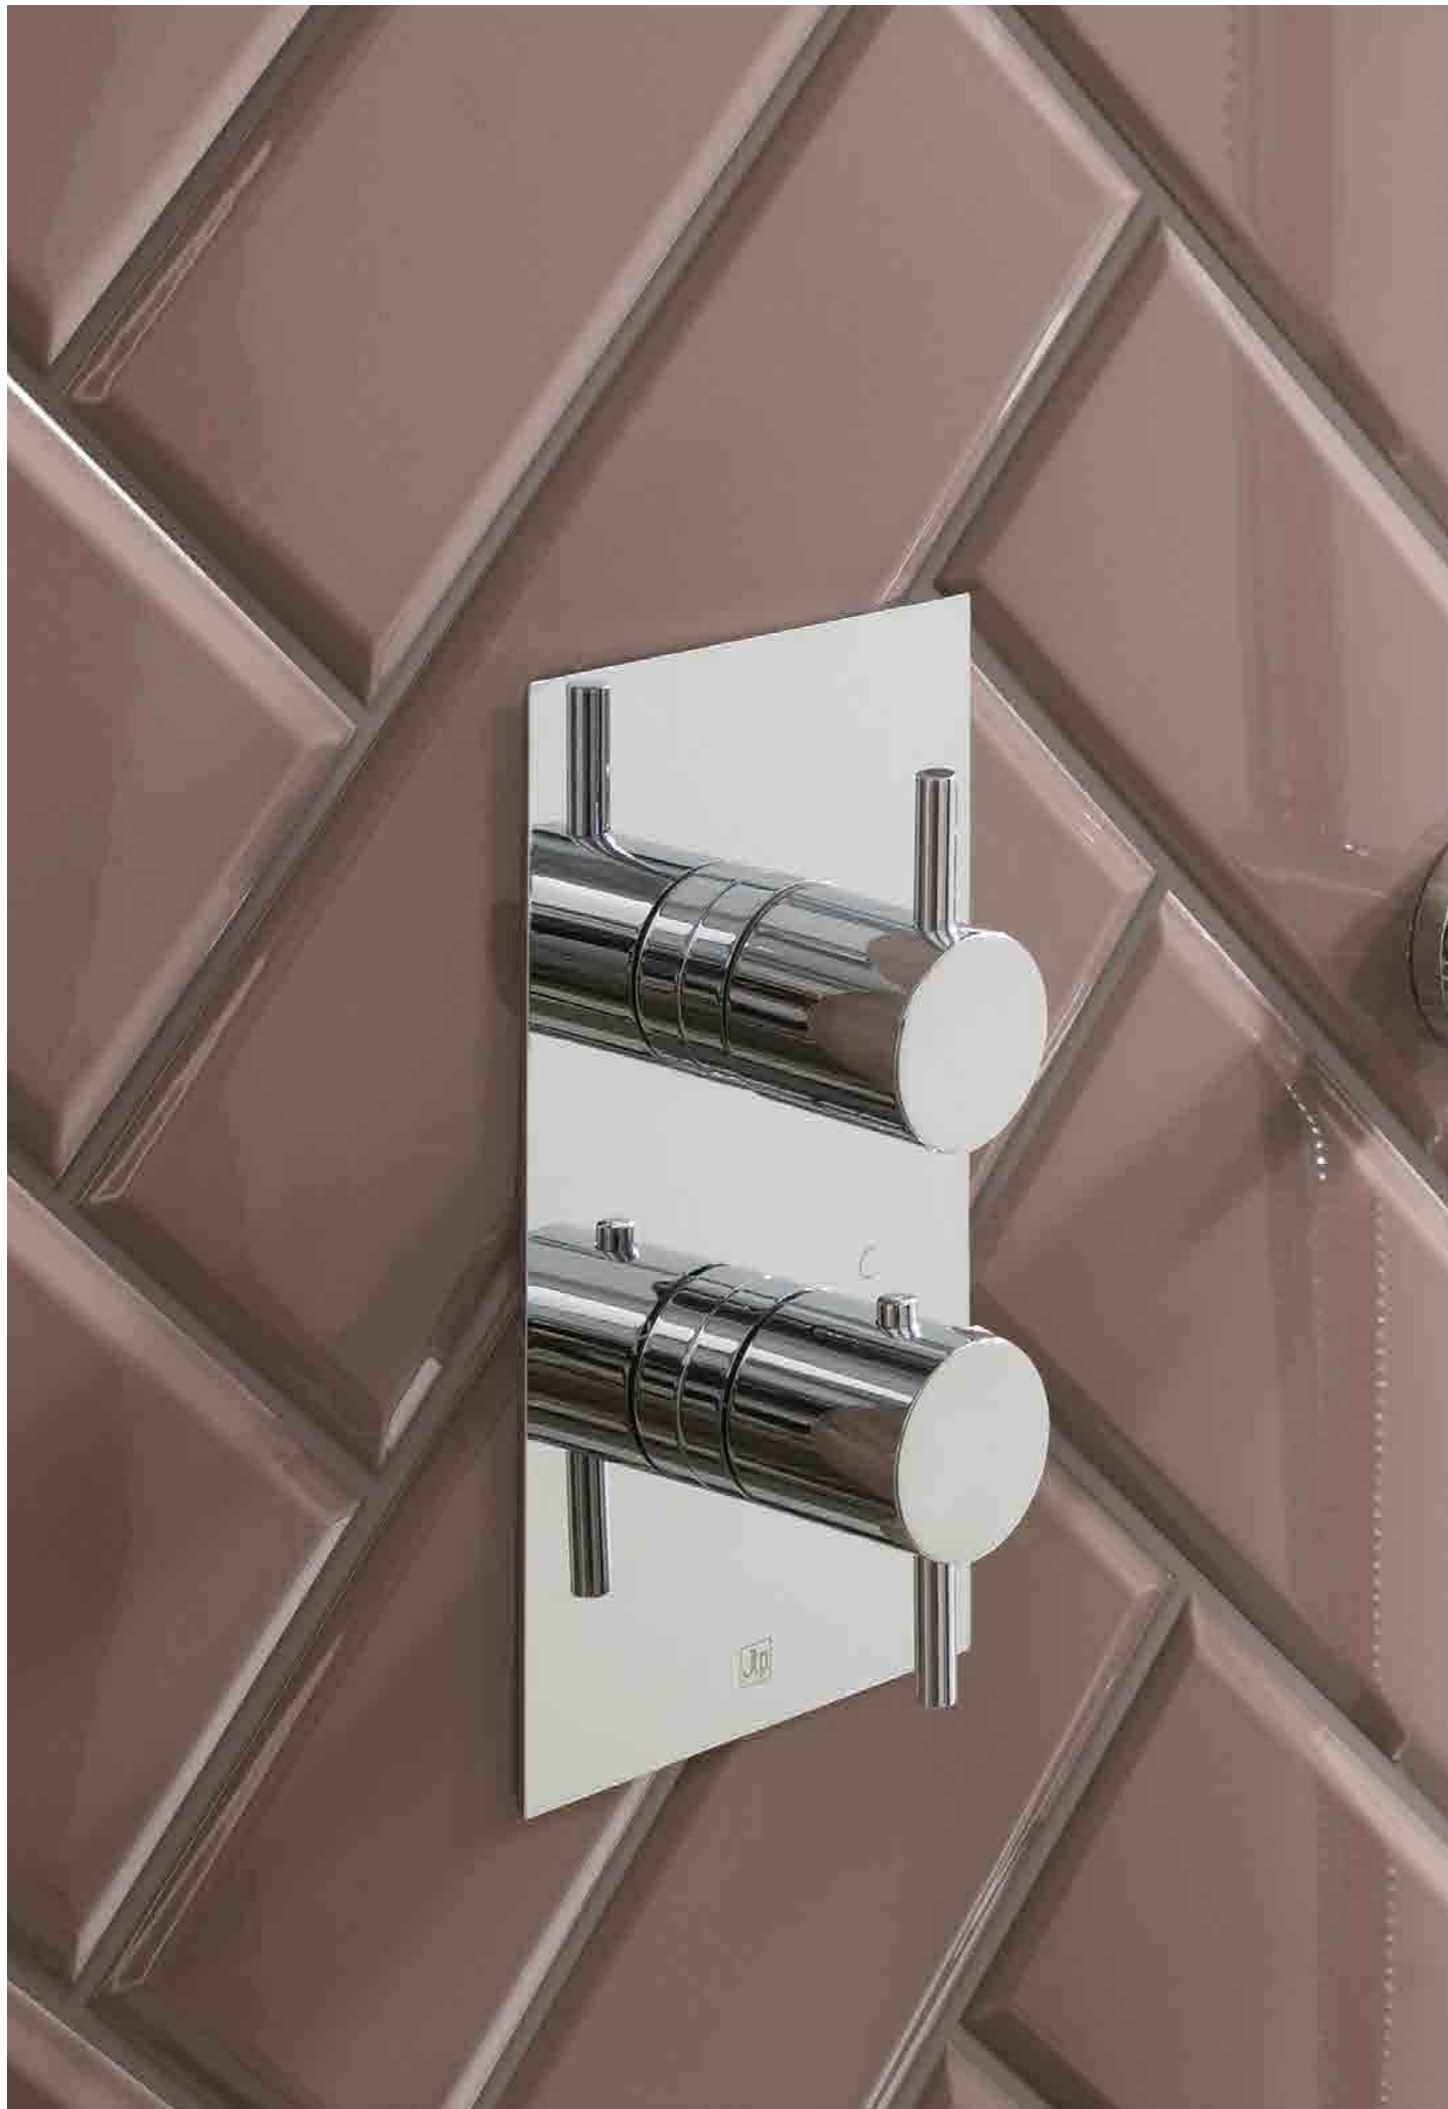

BATH AND SHOWER COMBINATIONS

Florence 2 outlet shower valve, shower arm 300mm, round overhead shower 200mm SLIMLINE EXOFIL, click clack exofil, 60cm

COM 046 £870.00

Athena 2 outlet shower valve, SLIMLINE EXOFIL click clack exofil, 60cm, shower arm, 400mm, overhead shower 200mm

COM 047 £890.00