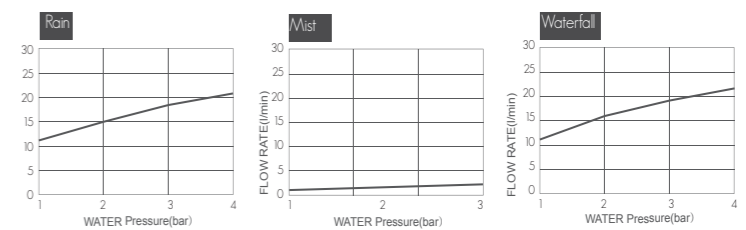

PULL OUT SHOWERS

Extractable Florence shower handle with hose, brass
LP 0.2
H: 200mm P: 25mm
51130A £110.00

OVERHEAD SHOWER

Flow Rate

water pressure (l/min)	Rain shower	Mist	Waterfall
1 bar	11	-	12
2 bar	15	-	16
3 bar	18	-	19
4 bar	21	-	22