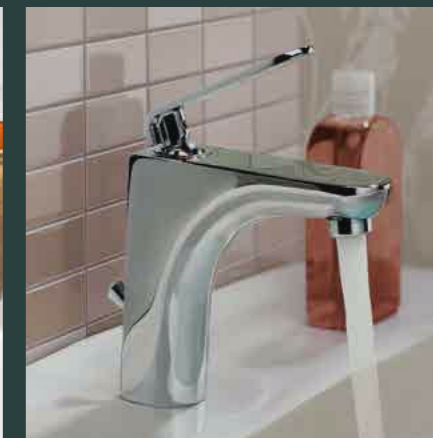

Single lever basin mixer without pop up waste
HP 1
H: 142mm P: 124mm

MIS001 £140.00

Concealed manual valve
HP 1
H: 110mm P: 45mm

MIS227 £140.00

Concealed manual diverter valve
HP 1
H: 165mm P: 35mm

MIS075 £200.00