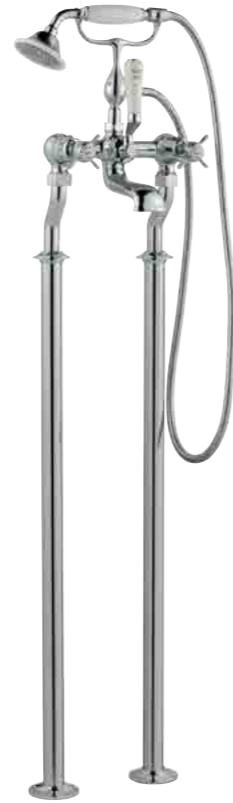

Freestanding Bath shower mixer with kit
MP 0.5
H: 1140mm P: 162mm
98275FS Chrome: £890.00

Black indices
GB98275FS Chrome: £900.00