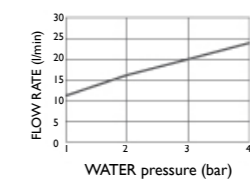

Flow Rate

water pressure	380size
1 bar	11
2 bar	16
3 bar	20
4 bar	24

Aquamist square ceiling mounted overhead shower with mist function, 380mm HP 1
H: 380mm P: 380mm
AMS300 £470.00