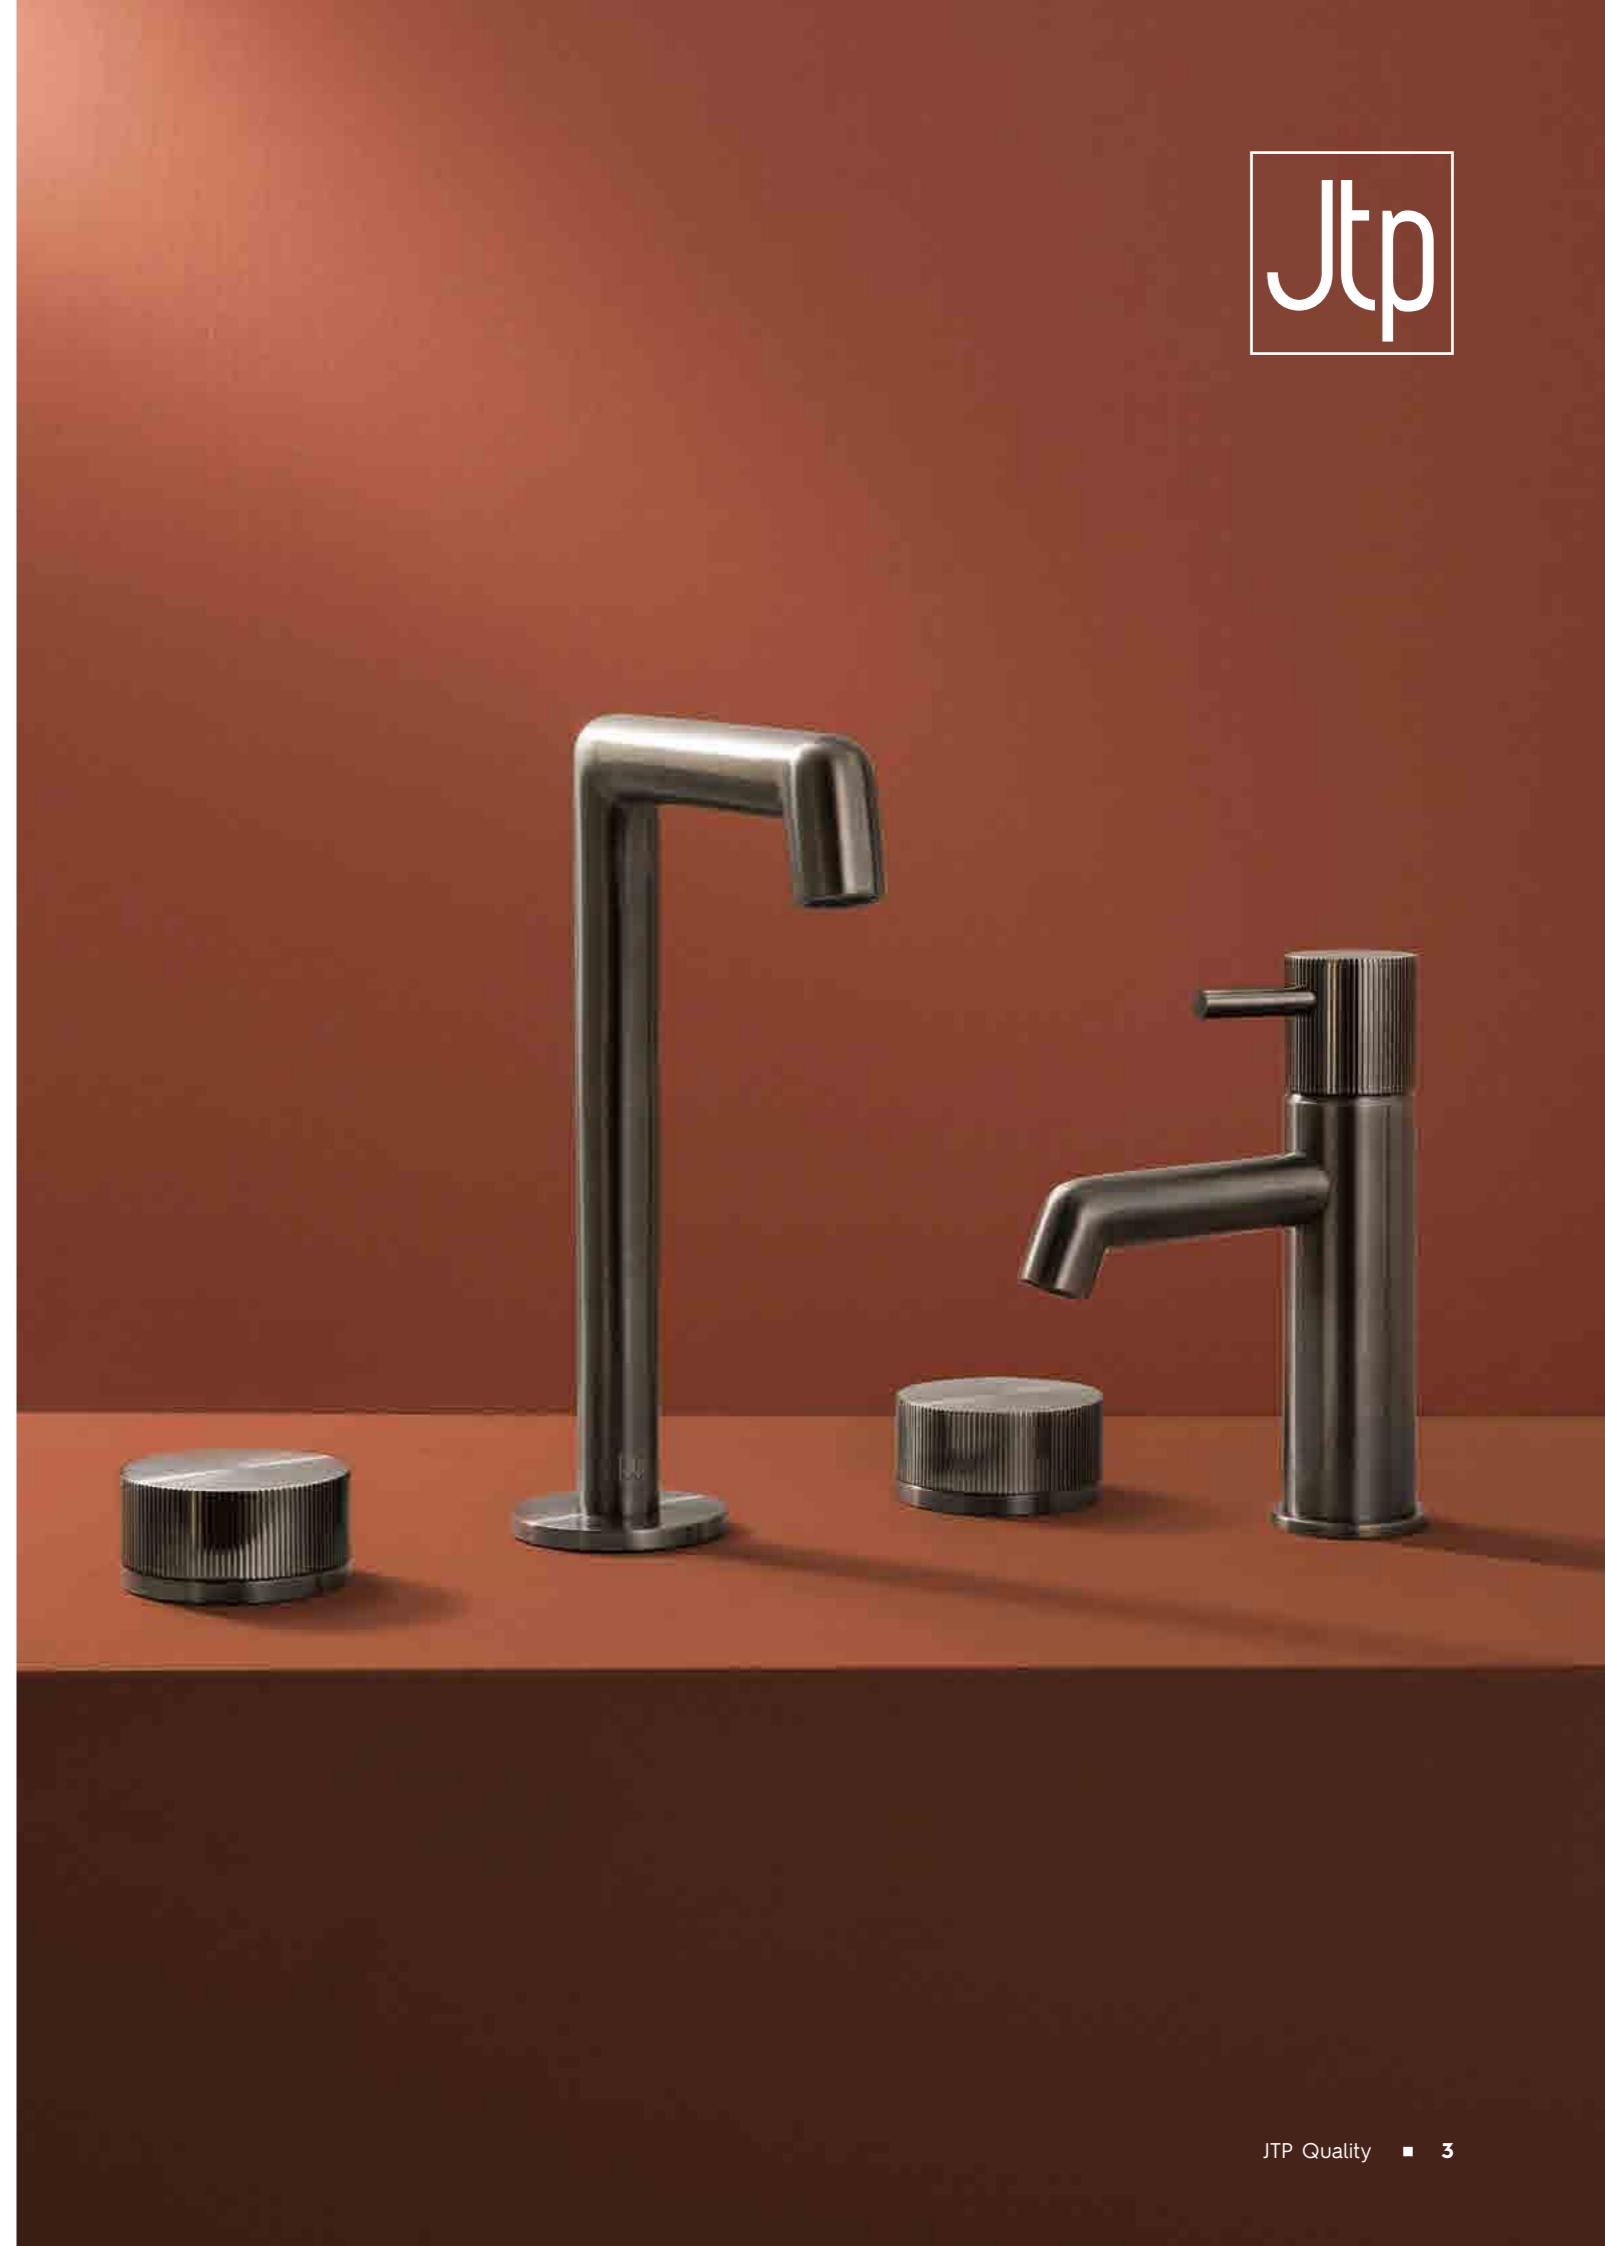

Quality is everything.

Producing high-quality taps and showers is of great importance to JTP and we pride ourselves on providing quality without compromise. From the initial design process all the way through to manufacturing, we ensure that each and every individual piece meets our rigorous standards across all collections.

Working with the best raw materials and designed in-house at our London office, JTP is proud to offer stylish yet functional products that allow homeowners to make their bathroom dreams a reality; creating coordinated bathroom spaces for contemporary homes.