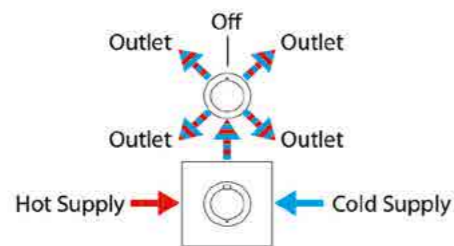

HP 2
Ø: 300mm

IXCM300 £420.00

Square overhead shower

HP 1
D:12mm P: 250mm

IX4015 £299.00

4 way diverter valve
HP 1
H: 120mm P: 50mm
IX287 £410.00

Thermostatic concealed 1 outlet mixer
HP 1
H: 70mm P: 83mm
IX900 £610.00