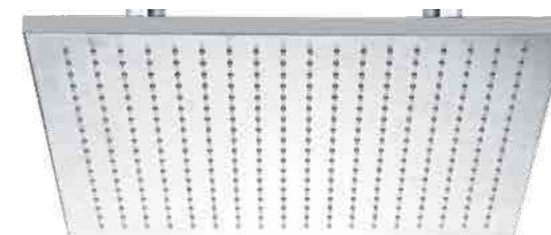

Rainshower, square ceiling mounted overhead shower, brass
HP 3
600mm x 600mm
R102   £1200.00