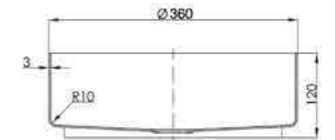

Matt Black Counter Top Basin with
unslotted click clack waste
28CTR360MB £795.00