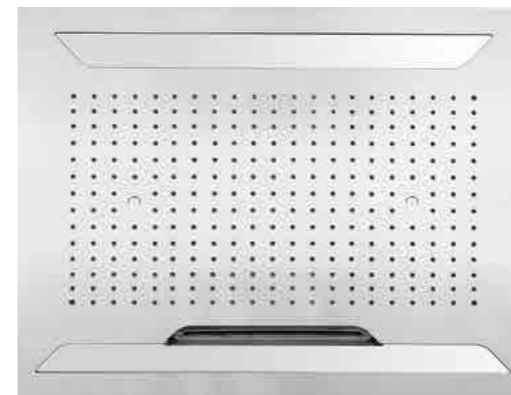

OVERHEAD SHOWER

Flow Rate

water pressure (l/min)	Rain shower	Mist	Waterfall
1 bar	11	-	12
2 bar	15	-	16
3 bar	18	-	19
4 bar	21	-	22