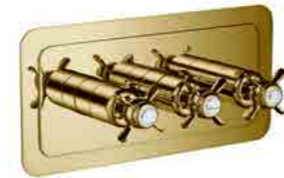

Thermostatic concealed 3 outlet shower valve horizontal
MP 0.5

98692NK Nickel: £865.00

98692G A. Brass: £865.00