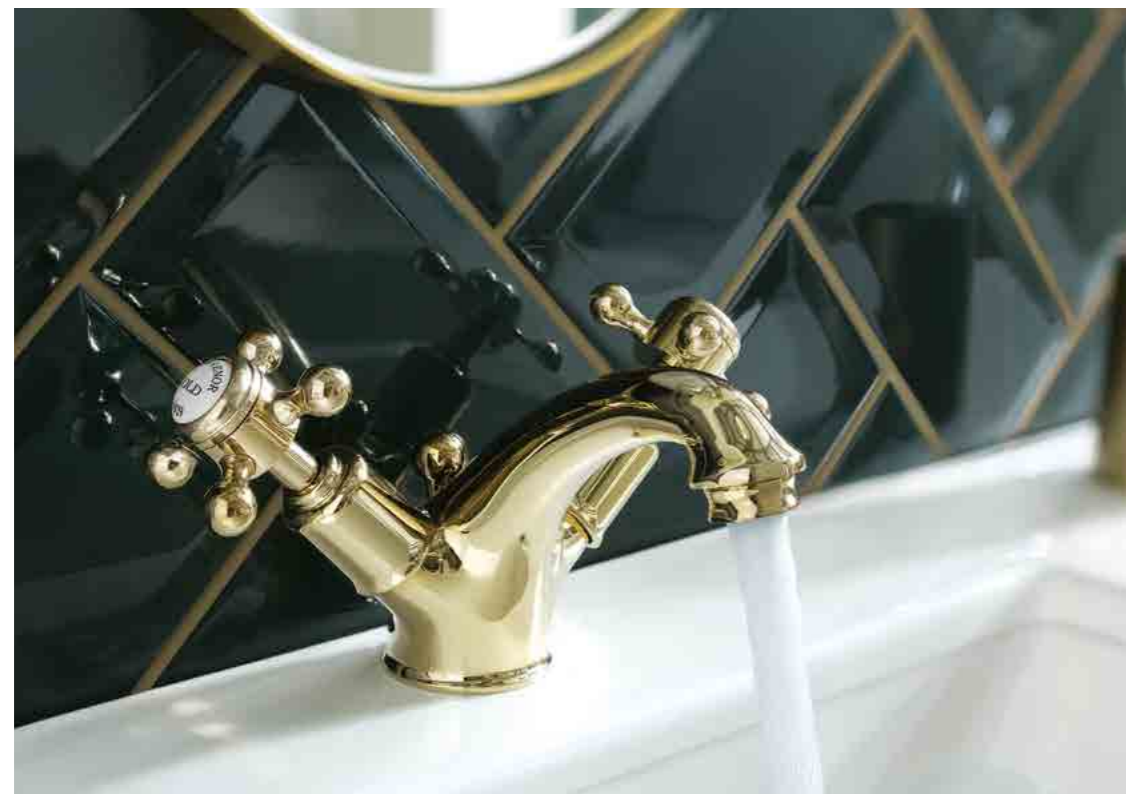

GROSVENOR Cross

Antique Brass & Nickel

GROSVENOR Cross

3 hole wall mounted basin mixer
LP 0.2
76089ANK Nickel: £410.00