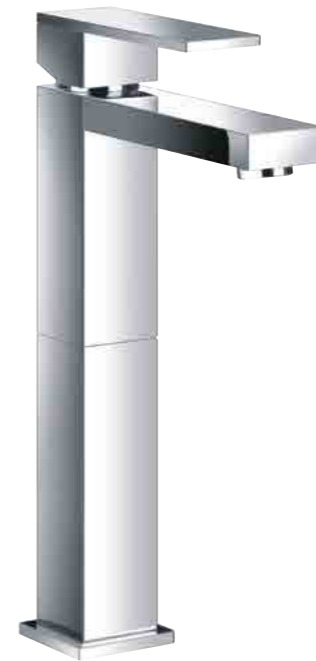

ATHENA

Single lever basin mixer
without pop up waste
HP 1
H: 160mm P: 130mm
86001 £230.00

Mini single lever basin mixer
without pop up waste
LP 0.2
H: 140mm P: 96mm
86025 £180.00

Single lever bidet mixer with
pop up waste
HP 1
H: 150mm P: 130mm
86213 £240.00