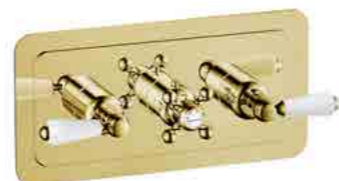

Thermostatic concealed 1 outlet shower valve, vertical
MP 0.5

85651NK Nickel: £660.00

85651G A. Brass: £660.00

Thermostatic concealed 2 outlet shower valve, vertical
MP 0.5

85671NK Nickel: £760.00

85671G A. Brass: £760.00