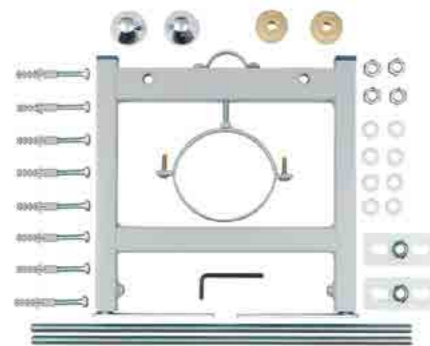

WC FRAME

Supplied
Support brackets
Support bolts
M10 x 65 long square neck
dome
Head screws
M10 nuts and washers
Steel plate
Screws
Wall plugs
Wall brackets

For wall hung pan/bidet
SUPPORT SET

1526 £120.00