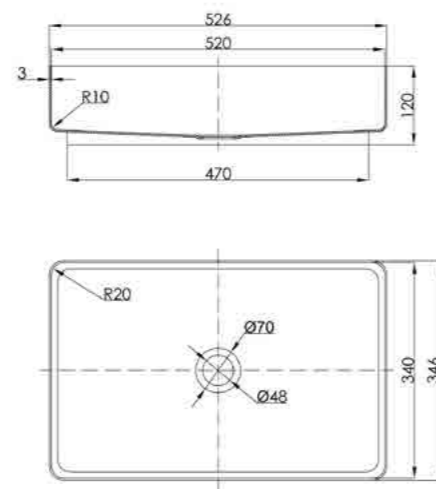

NEW

Brushed Brass Shower Niche
300x300mm
23NH300BBR £180.00

Complete the look

Designer Mirrors

Please refer to our website for further information.

www.jtpuk.co.uk

Brushed Brass Counter Top Basin
with unslotted click clack waste
23CTS520BBR £795.00
PVD Finish