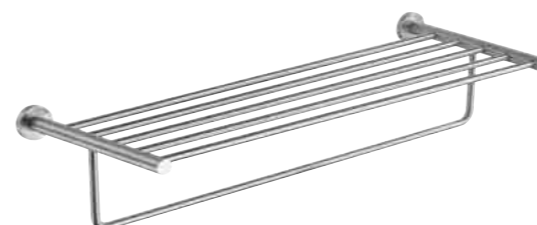

Towel shelf with bar
H: 140mm P: 230mm L: 643mm
IX181 £110.00