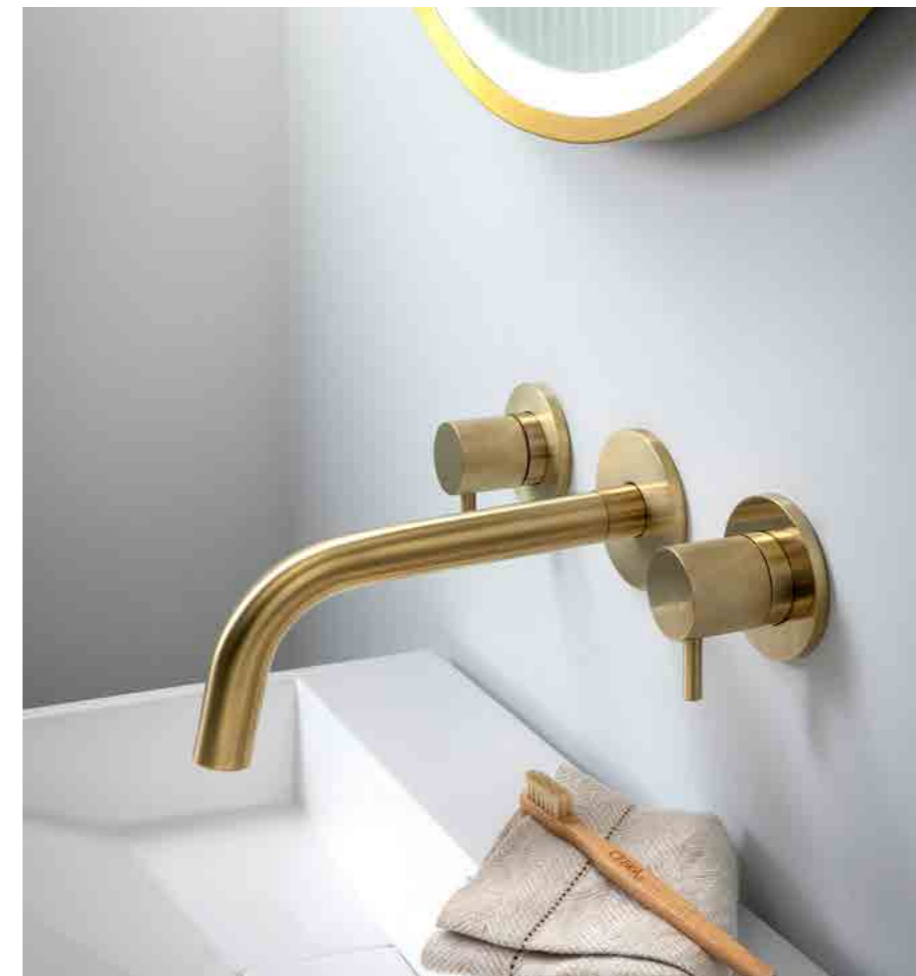

23273BBR £365.00

Single lever wall mounted basin mixer with designer handle
MP 0.5
Ø: 25mm H: 96mm P: 150mm

DH23273BBRSP £365.00

Ø: 25mm H: 96mm P: 200mm

DH23273BBRMP £365.00

Ø: 25mm H: 96mm P: 250mm

DH23273BBR £365.00

Bath/basin spout
MP 0.5
Ø: 25mm P: 150mm

23446BBR £120.00

Ø: 25mm P: 200mm

23447BBR £140.00

Ø: 25mm P: 250mm

23439BBR £150.00

Panel valves
HP 1
H: 45mm P: 75mm

23809BBR £220.00

Designer handle
DH23809BBR £220.00

Wall valves
MP 0.5

23089BBR £220.00

Designer handle
DH23089BBR £220.00

VOS Brushed Brass

Round water outlet
LP 0.2
H: 185mm P: 75mm
23ROUND/WS/BBR £185.00

Overhead shower
MP 0.5
Ø: 200mm
23200BBR £220.00
Ø: 250mm
23250BBR £250.00
Ø: 300mm
23300BBR £275.00

Slide rail with slim single function hand shower and hose
MP 0.5
H: 900mm P: 80mm
231218BBR £299.00

Slide rail with round shower handle and hose
MP 0.5
H: 900mm P: 80mm
23129510BBR £350.00

Ceiling arm
H: 150mm
23218BBR £99.00