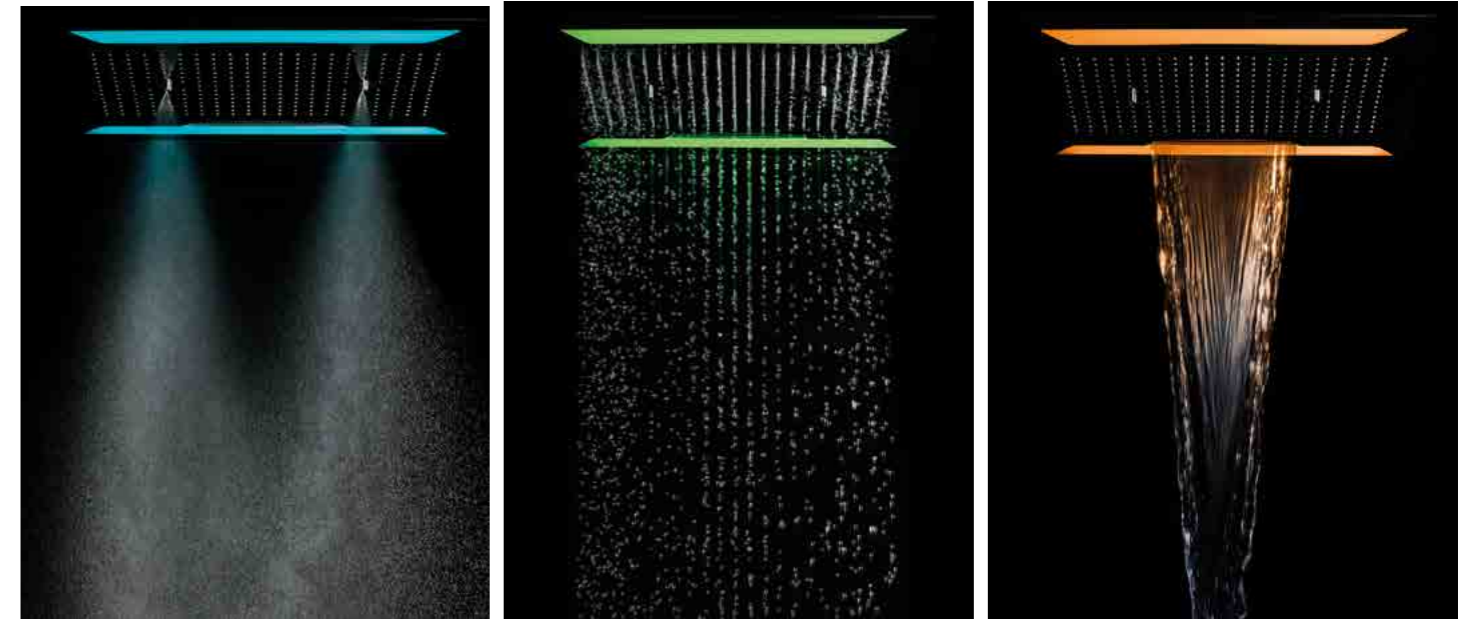

OVERHEAD SHOWER

Flow Rate

water pressure (l/min)	Rain shower	Mist	Waterfall
1 bar	11	-	12
2 bar	15	-	16
3 bar	18	-	19
4 bar	21	-	22