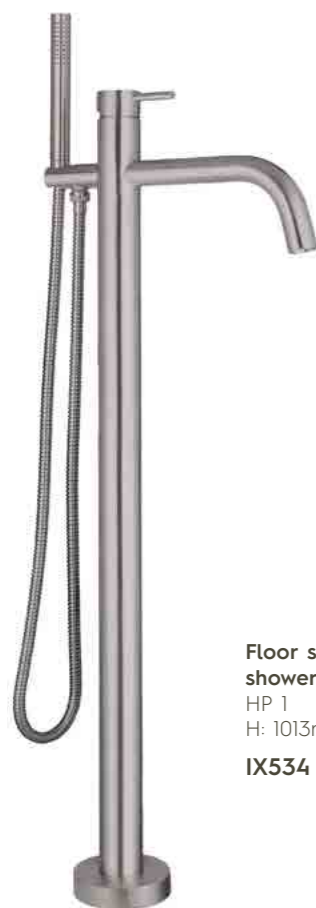

Bath spout
HP 1
H: 85mm P: 250mm
IX439   £123.00

Floor standing bath and shower mixer with kit
HP 1
H: 1013mm P: 246mm
IX534   £1080.00