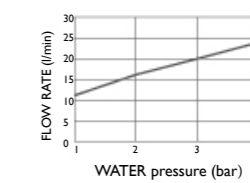

Flow Rate

water pressure	380size
1 bar	11
2 bar	16
3 bar	20
4 bar	24

Aquamist square ceiling mounted overhead shower with mist function, 380mm HP 1
H: 380mm P: 380mm
AMS300 £470.00

Flow Rate

water pressure	380size
1 bar	11
2 bar	16
3 bar	20
4 bar	24