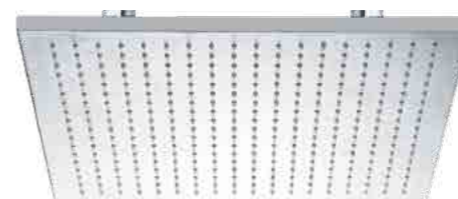

Shower head ceiling mounted
HP1
P: 250mm
38CM400MB **£1200.00**

Shower head ceiling mounted
HP1
400 x 400mm
37CM400BBL **£1200.00**

OVERHEAD SHOWER

Cascata overhead shower with dual function, featuring waterfall blade and rainshower, brass
 HP 2
 L: 485mm
77901 £680.00