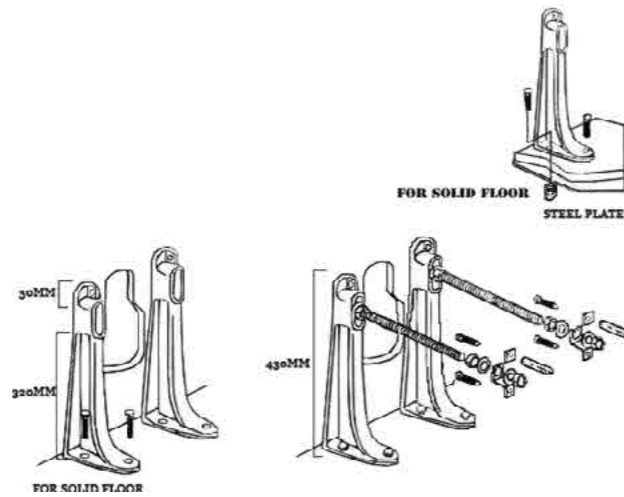

WC FRAME

Supplied
Support brackets
Support bolts
M10 x 65 long square neck
dome
Head screws
M10 nuts and washers
Steel plate
Screws
Wall plugs
Wall brackets

For wall hung pan/bidet
SUPPORT SET

1526 £120.00