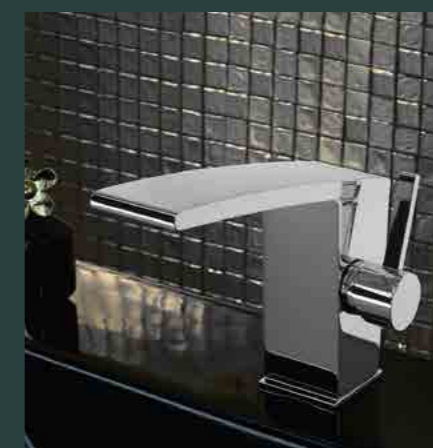

Single lever basin mixer without pop up waste
HP 1
H: 142mm P: 124mm

MIS001 £140.00

Concealed manual valve
HP 1
H: 110mm P: 45mm

MIS227 £140.00

Concealed manual diverter valve
HP 1
H: 165mm P: 35mm

MIS075 £200.00