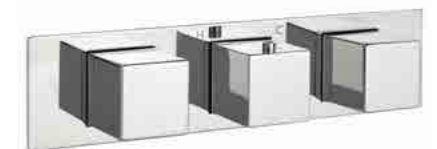

88691 £650.00

Slimline thermostatic horizontal,
concealed 2 outlet shower valve
MP 0.5

88693 £510.00

Slimline thermostatic horizontal,
concealed 3 outlet shower valve
MP 0.5

88692 £650.00

Touch - Athena 1 outlet push button thermostatic shower valve
HP 1
866121 £445.00