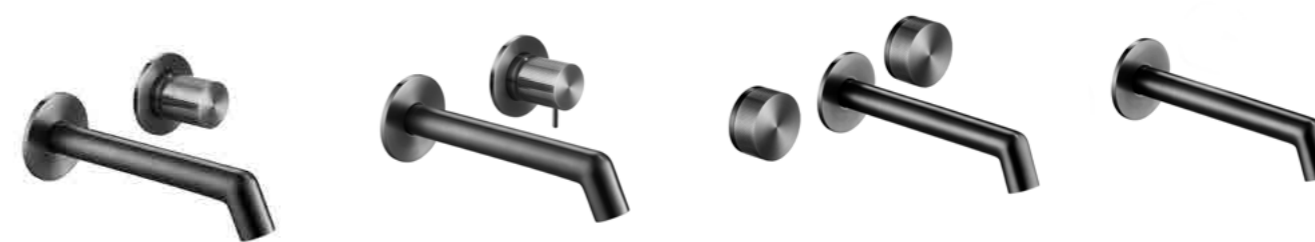

Toilet brush holder wall mounted
H: 370mm P: 145mm
23268BBR £119.00

EVO Brushed Black

PVD

Single lever tall basin mixer
MP 0.5
H: 310 mm P: 145 mm
67009BBL £340.00

Single lever tall basin mixer
with lever
MP 0.5
H: 310 mm P: 145 mm
LH67009BBL £340.00

Single lever basin mixer
LP 0.2
H: 171mm P: 82 mm
67008BBL £290.00

Single lever basin mixer
with lever
LP 0.2
H: 171mm P: 82 mm
LH67008BBL £290.00

3 hole deck mounted basin
mixer
MP 0.5
H: 185 mm P: 145mm
67193BBL £420.00