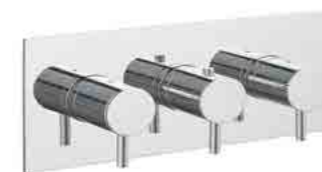

5869 £415.00

Designer handle
DH5869 £415.00

Thermostatic concealed
3 outlet shower valve, vertical
MP 0.5

15691A £625.00

Designer handle
DH15691A £625.00

Thermostatic concealed 3
outlet shower valve, horizontal
MP 0.5