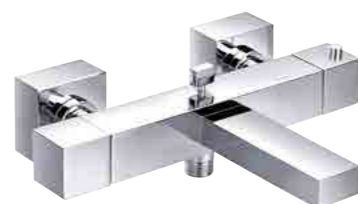

Deck mounted

HP 1
29657D/M £270.00

Athena square wall mounted thermostatic bath shower mixer

HP 1
H: 32mm P: 195mm

86271WM £405.00

Deck mounted

HP 1
86271 £415.00

Florence thermostatic bath filler wall mounted

MP 0.5
H: 19.5mm P: 235mm

15669WM £290.00

Deck mounted

MP 0.5
15669 £310.00