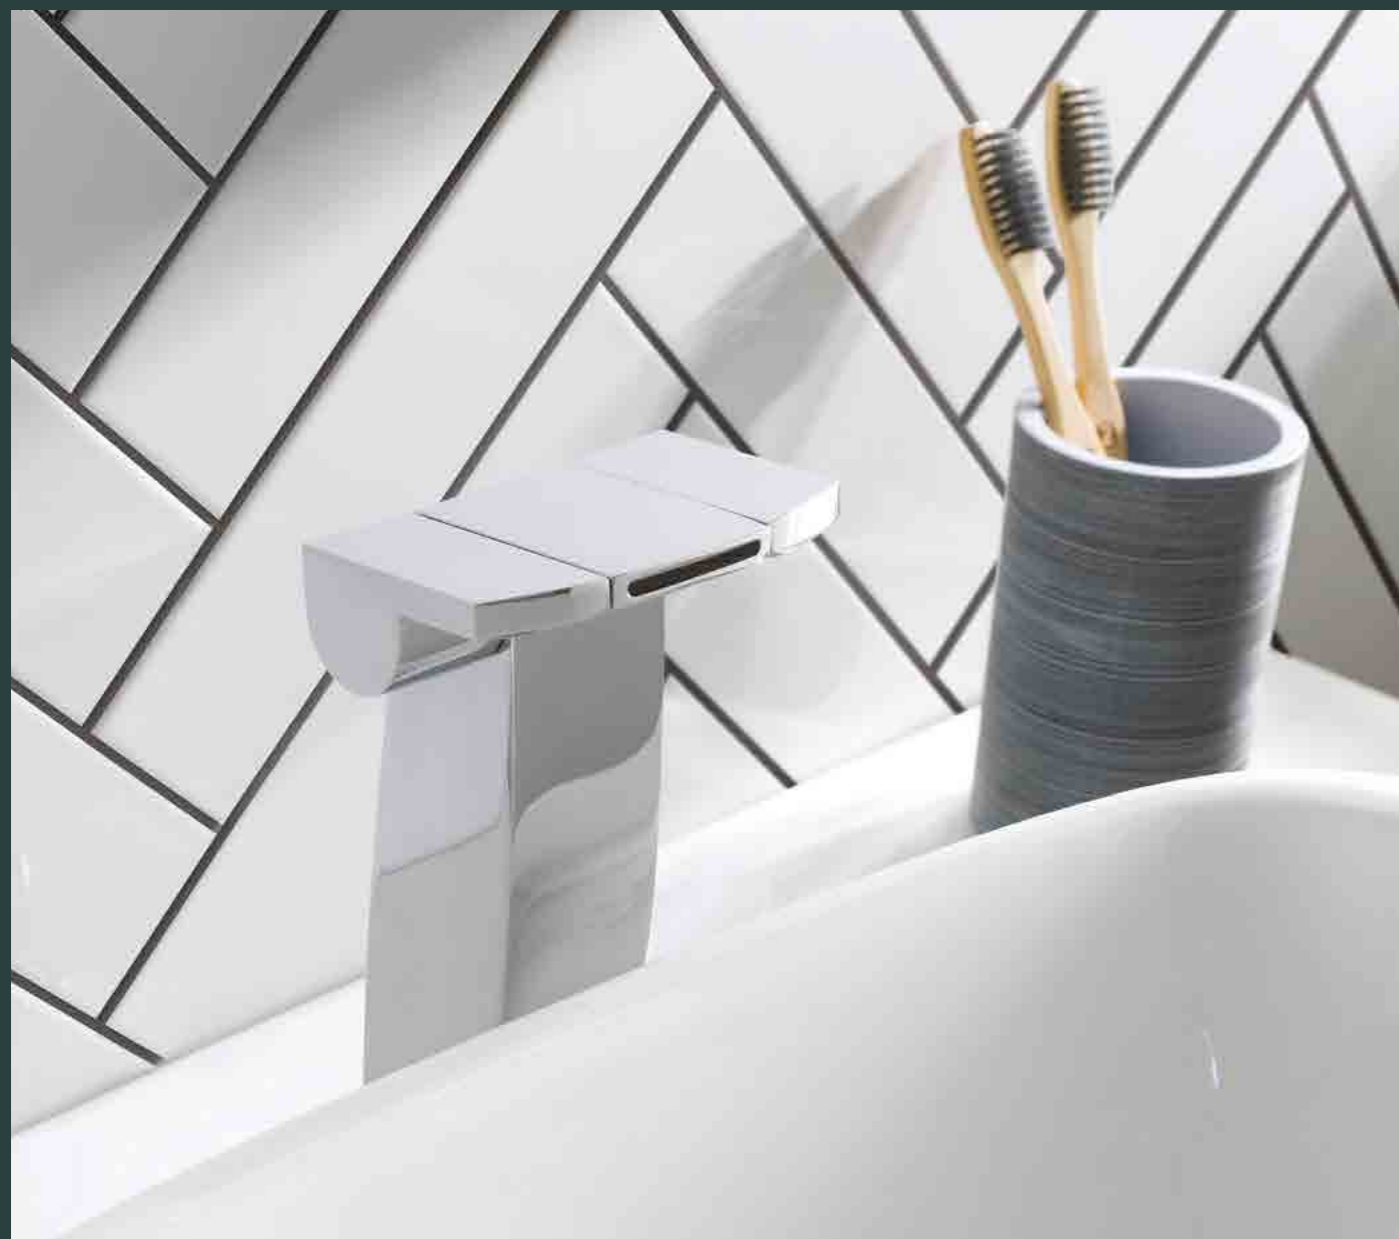

**Deck mounted bath
shower mixer with kit**
HP 1
H: 50mm P: 85mm
43271 £610.00

Dream bathroom
comes to reality from
start to finish!

STUDIO
COLLECTION
FLOW