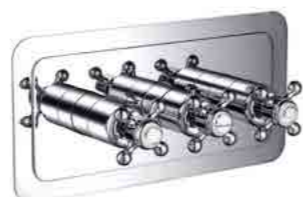

Thermostatic concealed 3 outlet shower valve horizontal
MP 0.5

76692 Chrome: £760.00

Black indices

GB76692 Chrome: £770.00