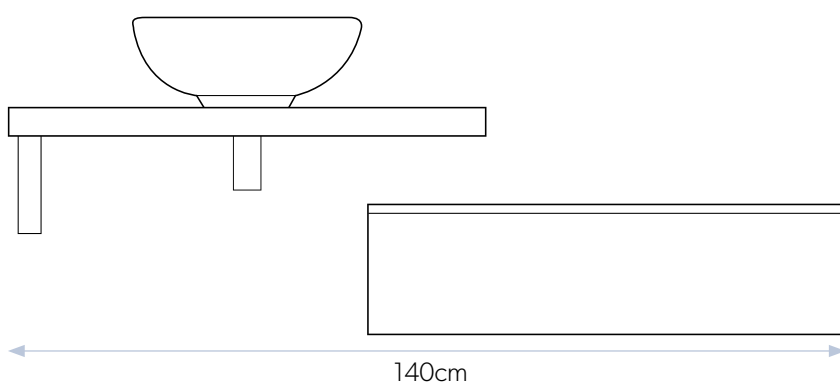

Shown with Verve 60 cabinet

BASIN SHELVES

Matt White 60cm Blend shelf and Matt White 60cm wide Drawer Unit

Blend 60cm Drawer Unit with Ceramic wall mounted basin (page 15)

With **Blend** the number of configurations is only limited by your imagination. Below you can find examples to inspire you.