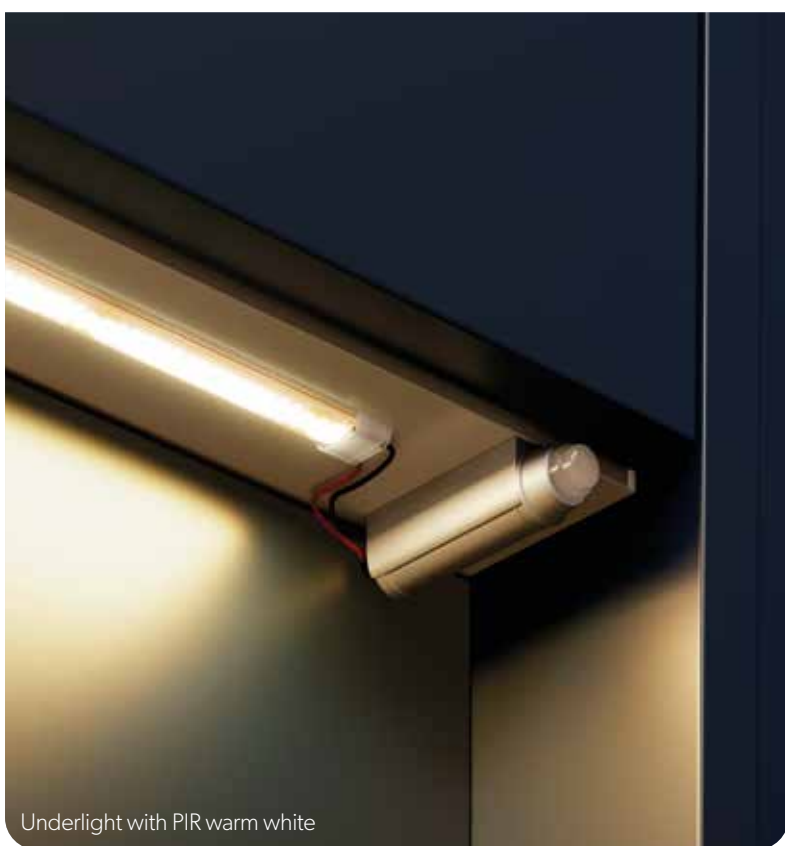

Aero Floor Standing Back to Wall Rimless WC

W36 x H40 x D52cm

NOFSBTWWC

£427

Hinge Plate Covers Brushed Brass

NOWC01HPBBR

£16

Underlight with PIR warm white