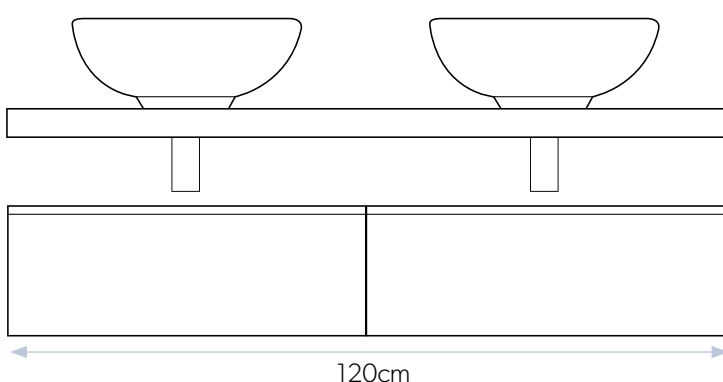

Key features

Available in configurations from 60cm wide.

Available in three finishes: Matt White, Greystone and Sherwood Oak.

Compatible with all of our ceramic vessel basins.

Handle-free, push to open drawers.

Shown with Verve 60 cabinet

BASIN SHELVES

Matt White 60cm Blend shelf and Matt White 60cm wide Drawer Unit

Blend 60cm Drawer Unit with Ceramic wall mounted basin (page 15)

With **Blend** the number of configurations is only limited by your imagination. Below you can find examples to inspire you.