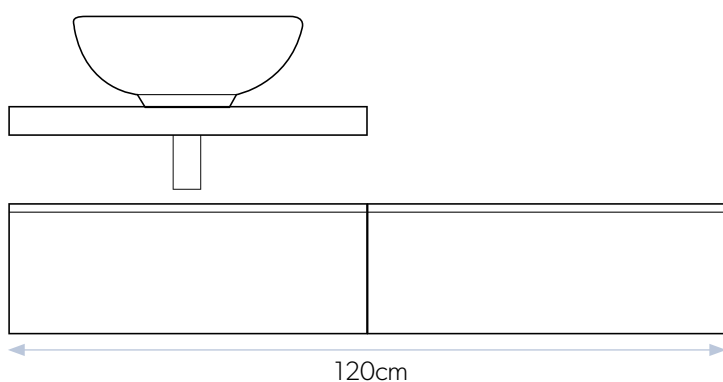

Shown with Verve 60 cabinet

BASIN SHELVES

Matt White 60cm Blend shelf and Matt White 60cm wide Drawer Unit

Blend 60cm Drawer Unit with Ceramic wall mounted basin (page 15)

With **Blend** the number of configurations is only limited by your imagination. Below you can find examples to inspire you.