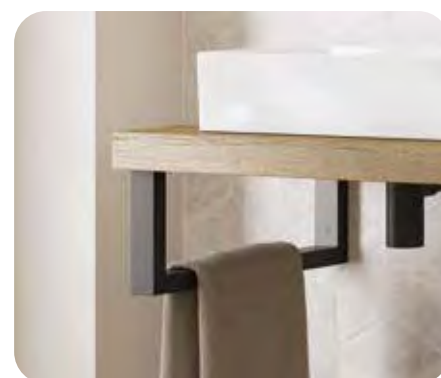

Three distinct finishes gives you the opportunity to make your bathroom personal to you. Mix and match between Matt White, Greystone and Sherwood Oak finishes or co-ordinate with a colour-matched combination. Additional personal touches such as the optional black framed Basin Shelf Wall Bracket, which can be used as a practical towel rail, or the choice in complementary brassware can easily craft a boutique hotel feel.