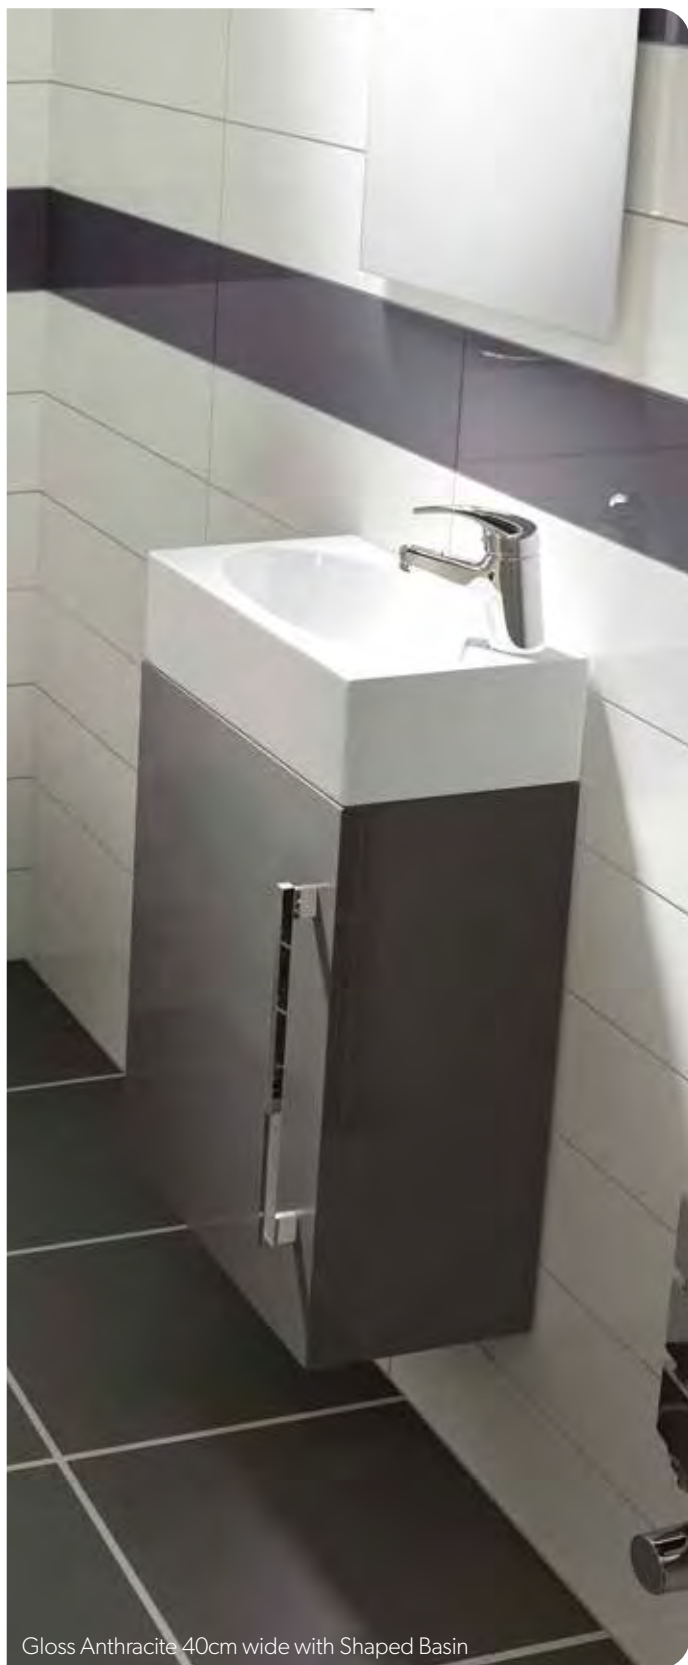

Gloss Anthracite 40cm wide with Shaped Basin

Key features

- Choose wall hung or floor standing units.
- Available in up to two finishes: Gloss White and Gloss Anthracite.
- Choice of shaped or rectangular mineral marble basins.
- Soft-close door(s) for that touch of luxury and gentle closure.
- Chrome handles.
- Complete the look with a co-ordinated back-to-wall unit.