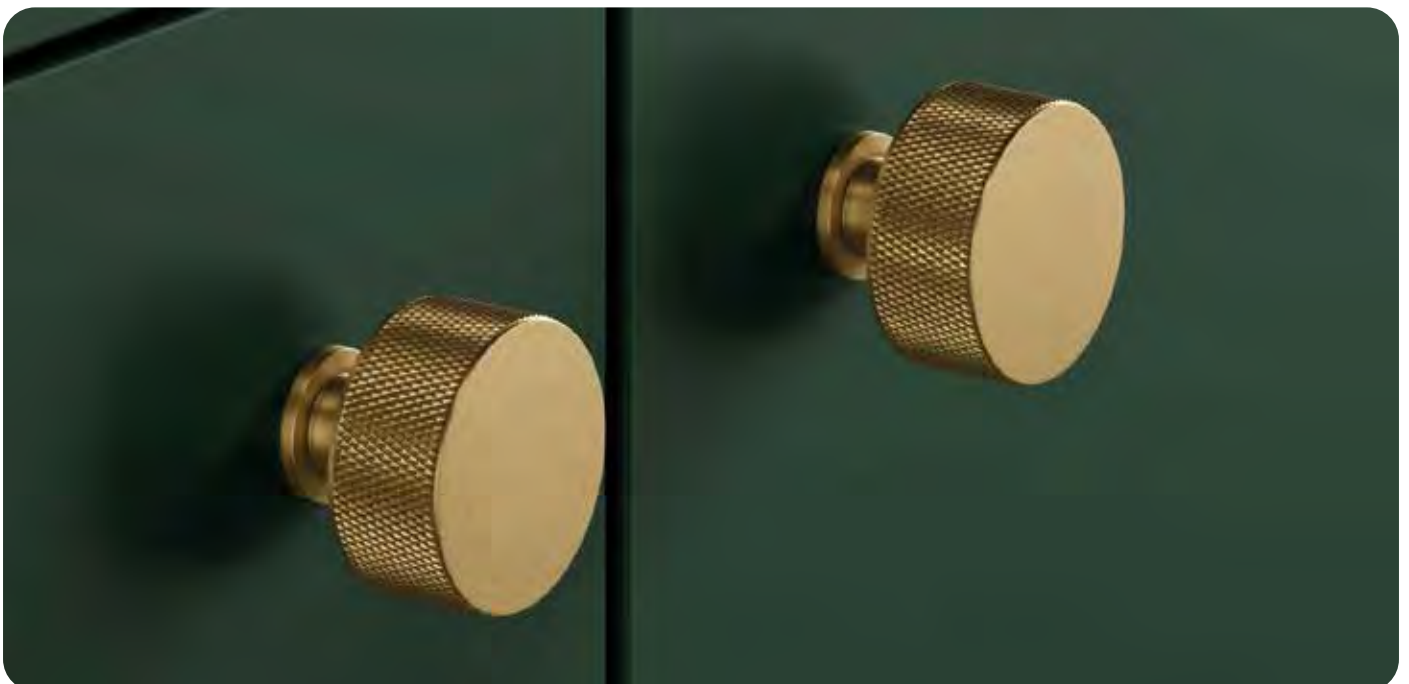

Holton Knob
W3.5 x H3.5 x D3.1

£26
Each