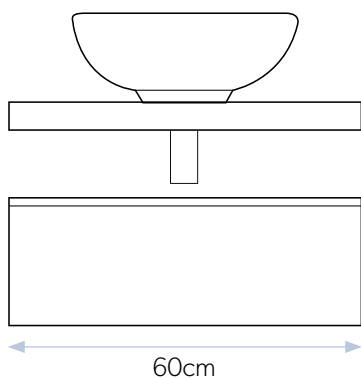

Shown with Verve 60 cabinet

BASIN SHELVES

Matt White 60cm Blend shelf and Matt White 60cm wide Drawer Unit

Blend 60cm Drawer Unit with Ceramic wall mounted basin (page 15)

With **Blend** the number of configurations is only limited by your imagination. Below you can find examples to inspire you.