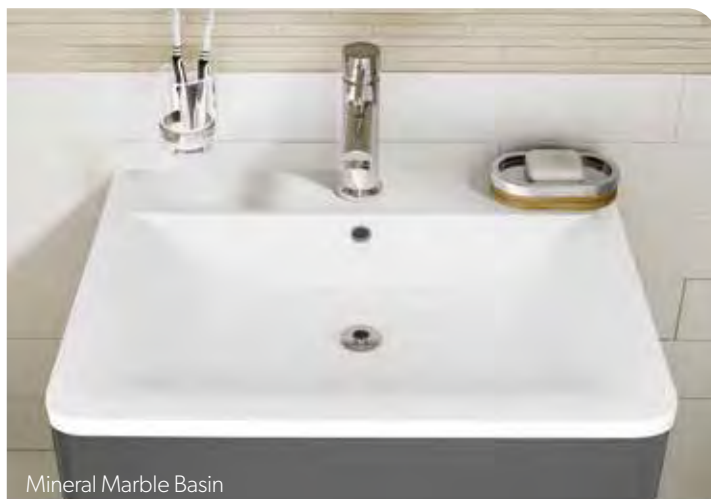

Brassware

We recommend the **Atlas** range to complement this unit.

For the full range of Brassware see page 114

Gloss Anthracite 60cm wide and Durer Mono Mixer (page 120)

Key features

Choose wall hung units in 60cm or 80cm widths.