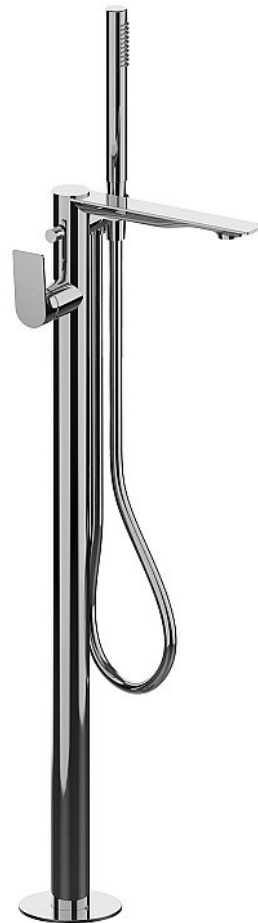

NARCISO wall mounted basin mixer

78548

£454

chrome

- ✓ Minimum 0.5 bar
- ✓ Width 250mm
- ✓ Projection 175mm

+

98038

Built-in Body

£228

NARCISO freestanding bath mixer

78596

£1,863

chrome

- ✓ Minimum 0.5 bar
- ✓ Height 1044mm
- ✓ Projection 198mm
- ✓ With handset and hose

+

99095

Built-in Body

£287