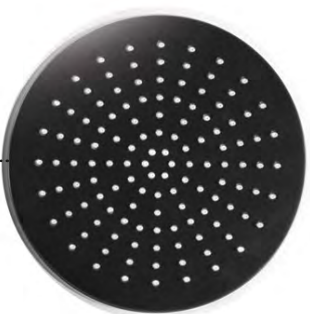

● Matt Black