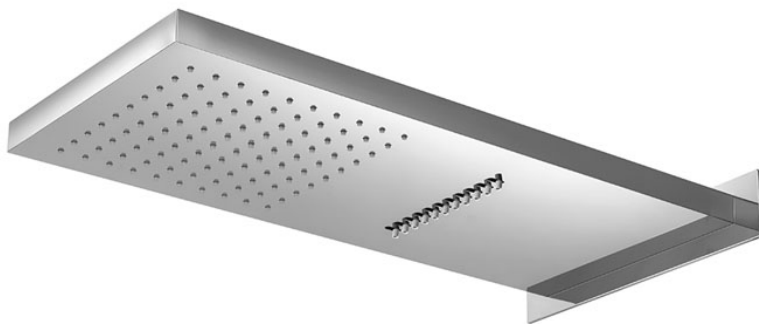

WAVE comfort wall showerhead

NC44243

chrome

£1,432

chrome

- ✓ Minimum 0.5 bar
- ✓ Recommended 2.0 bar
- ✓ 1 rain outlet
- ✓ 1 wave outlet
- ✓ Wall mounted
- ✓ 555x250mm