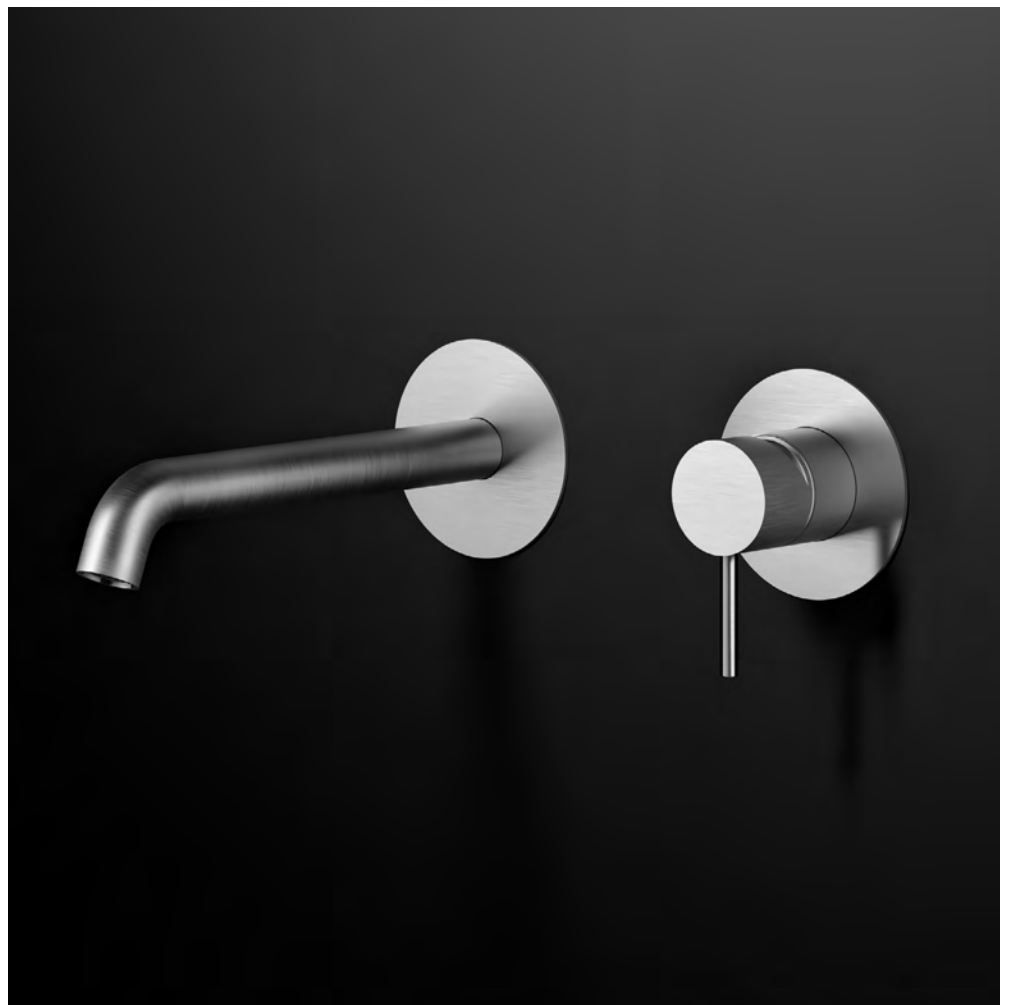

Showers Alla Moda!

EmporioBagno showers are designed to look and feel luxurious.

Designed and made in Italy, showers range from specialised ABS chrome showerheads to statement mirrored steel options mounted flush to ceiling. Shower options take you from everyday simplicity to showering chic.

Showerheads and hand showers are available in a wide range of shapes and styles to create your perfect designer bathroom. Look for matching items to achieve a coordinated look.

ELLE

Elle | Mixers

- ✓ Minimum 0.5 bar
- ✓ Height 155mm
- ✓ Projection 119mm
- ✓ Spout height 95mm
- ✓ No pop up waste