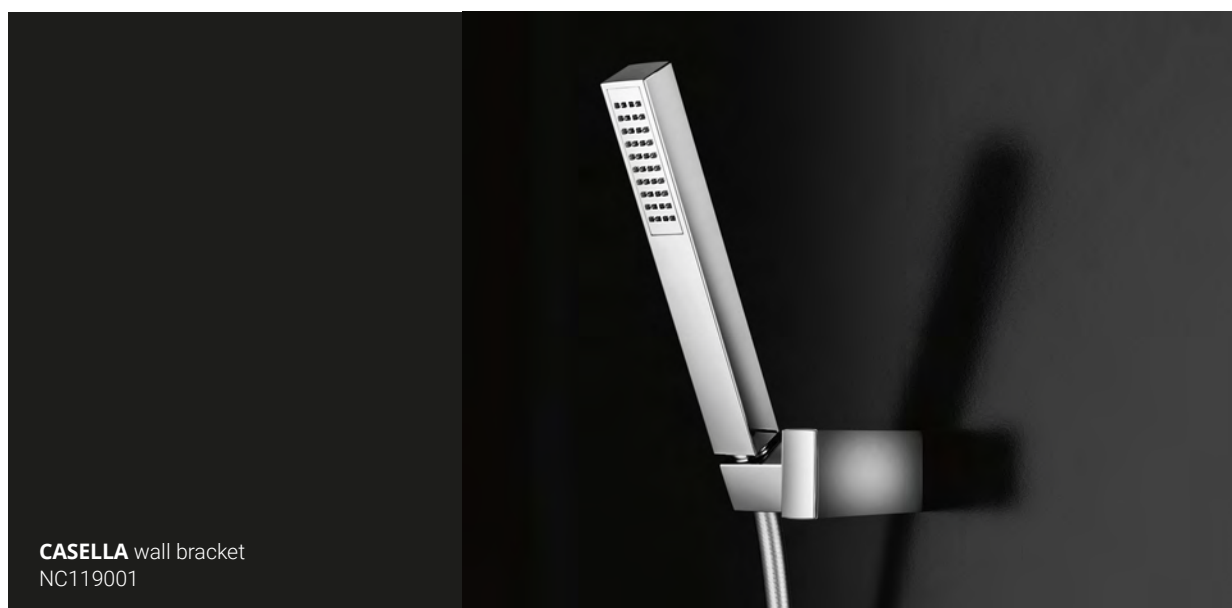

Wall | Bracket

NC120002

chrome

£14

chrome

NC119001

✓Adjustable

£19

chrome

NC120007

£14

chrome

NC119040

✓Adjustable

£19

chrome

CASELLA wall bracket
NC119001