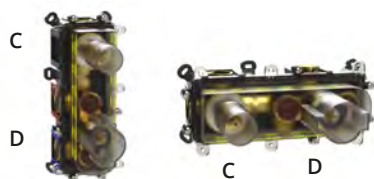

VERSOBOX 3 way flow rates

0.2 bar	5.3 l/m
0.5 bar	9.2 l/m
1.0 bar	12.8 l/m
2.0 bar	18.2 l/m
3.0 bar	22.4 l/m