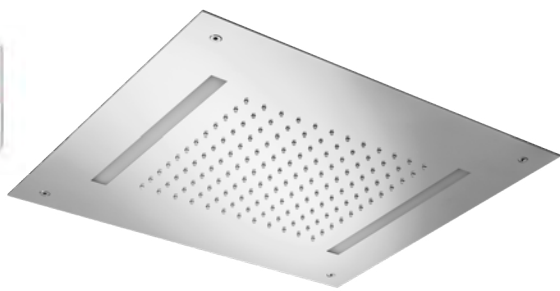

EASY 500 chromotherapy shower

NC44197

£2,467

chrome

- ✓ Minimum 0.5 bar
- ✓ Recommended 2.0 bar
- ✓ Chromotherapy remote
- ✓ Flush ceiling mounted
- ✓ 1 rain outlet
- ✓ 500x500mm