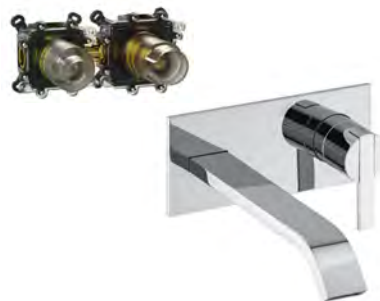

- ✓ Minimum 0.5 bar
- ✓ Width 210mm
- ✓ Height 70mm
- ✓ Projection 189mm

ENTRO square wall basin mixer

EB11038	£289	chrome
EB11038.70	£409	inox
EB11038.79	£409	matt black
EB11038.59	£469	PVD brushed brass

+		
EBIN10038	Built-in Body	£339