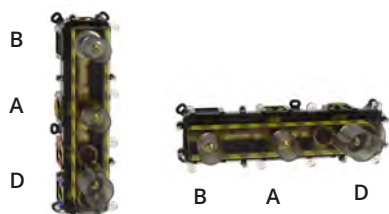

VERSOBOX 3 outlet flow rates

0.2 bar	9.2 l/m
0.5 bar	14.8 l/m
1.0 bar	21.1 l/m
2.0 bar	30.1 l/m
3.0 bar	37.3 l/m