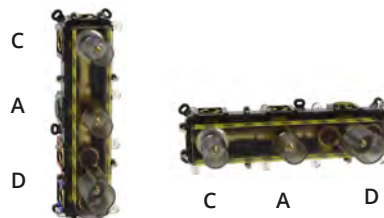

VERSOBOX 4 outlet flow rates

0.2 bar	8.5 l/m
0.5 bar	13.9 l/m
1.0 bar	20.4 l/m
2.0 bar	29.23 l/m
3.0 bar	35.7 l/m

Key to operation:

A - On/Off control
B - 2 way diverter

C - 3 way diverter
D - Thermostatic control