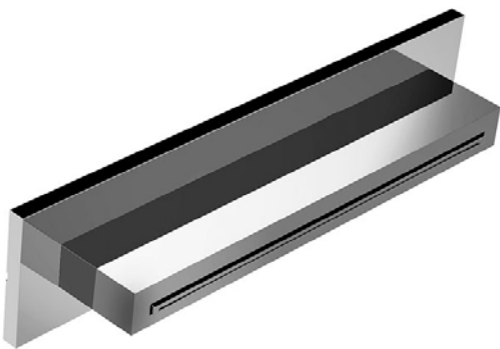

WATERFALL wall blade

NC44273	£634	chrome
NC44273.70	£711	inox
NC44273.79	£691	matt black
NC44273.59	£730	PVD brushed brass

- ✓ Minimum 0.5 bar
- ✓ Recommended 2.0 bar
- ✓ 1 waterfall outlet
- ✓ Wall mounted
- ✓ 346x80x64mm