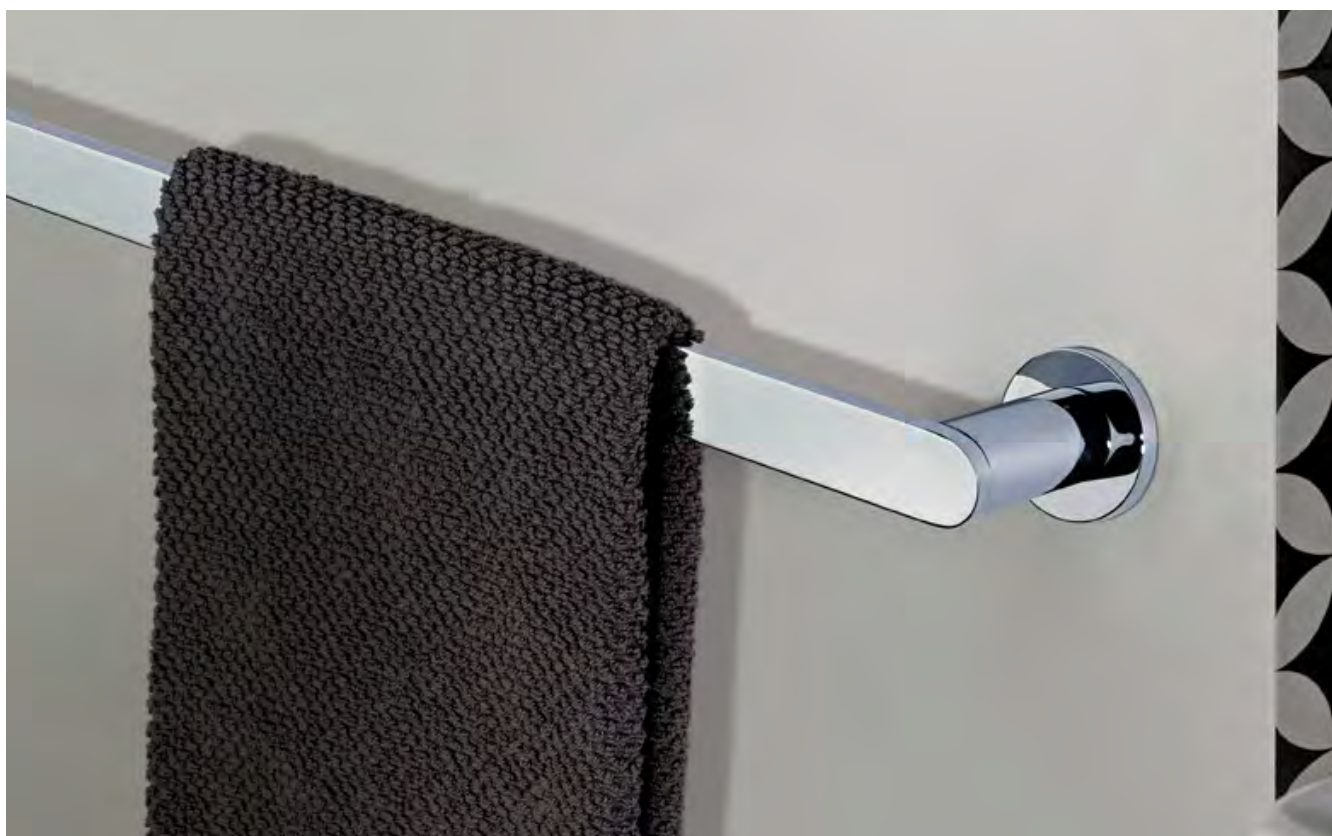

✓ L: 600mm

CR212

£253

chrome

✓ Removable tray
✓ 300x124mm

GH139

£96

chrome

✓ Removable tray
✓ 220x200mm

GH138

£96

chrome