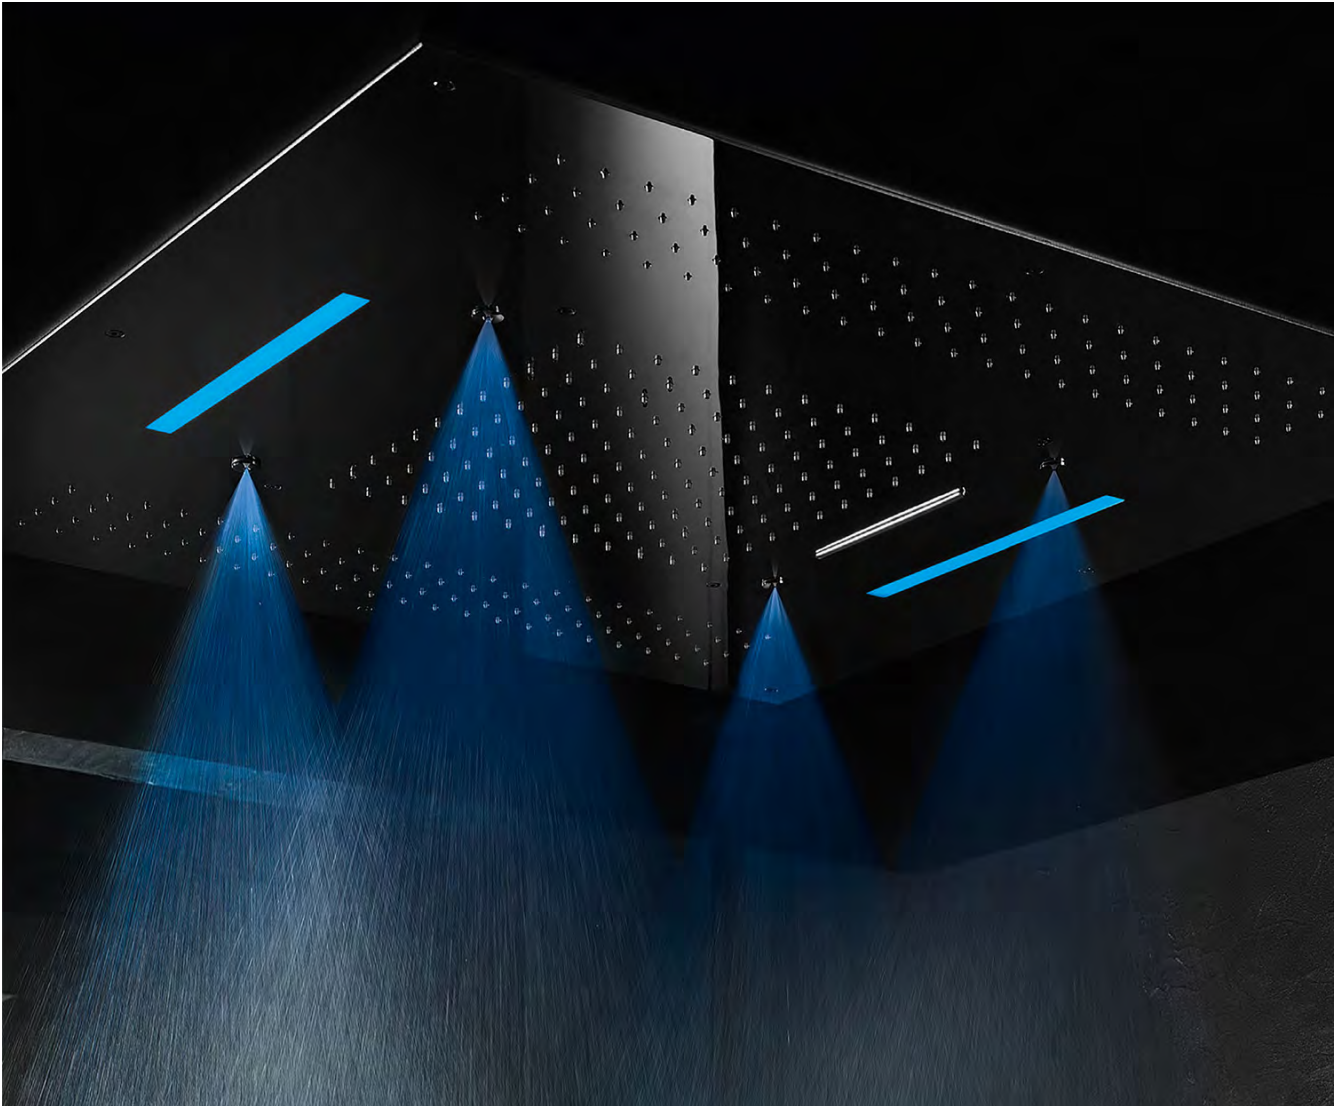

chrome

ESPRESSO shower mixer with diverter

80010A

£203

chrome

BUILT-IN & WALL SHOWERING

4

4 outlet