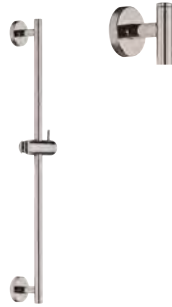

Slide | Rails

CAPRI slide rail ✓Height 700mm

NC87001.70	£184	inox
NC87001.79	£172	matt black
NC87001.59	£357	PVD brushed brass