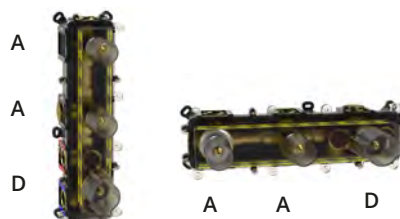

VERSOBOX 2 outlet flow rates

0.2 bar	9.4 l/m
0.5 bar	15.7 l/m
1.0 bar	22.9 l/m
2.0 bar	32.5 l/m
3.0 bar	39.6 l/m