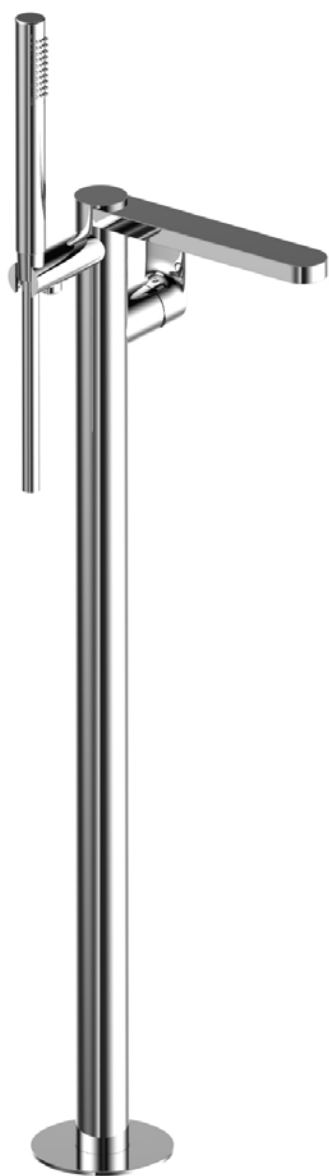

Lea | Mixers

EmporioBagno®

LEA freestanding bath mixer

64596	£1,790	chrome
+		
99095	Built-in Body	£287

- ✓ Minimum 0.5 bar
- ✓ Height 1058mm
- ✓ Projection 218mm
- ✓ With handset and hose

LEA wall mounted bath spout

64897

£237

chrome

- ✓ Minimum 0.5 bar
- ✓ Projection 200mm

LEA manual shower mixer

64511

£178

chrome

+

98011

Built-in Body

£167

- ✓ Minimum 0.5 bar
- ✓ Height 195mm
- ✓ Width 125mm

LEA manual shower mixer with diverter

64531

£236

chrome

+

98011

Built-in Body

£167

- ✓ Minimum 0.5 bar
- ✓ Height 195mm
- ✓ Width 125mm
- ✓ With diverter