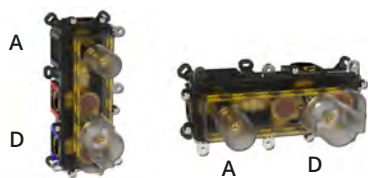

Versobox | Flow rates & valve operation

VERSOBOX 1 way flow rates

0.2 bar	7.4 l/m
0.5 bar	13.3 l/m
1.0 bar	19.6 l/m
2.0 bar	28.3 l/m
3.0 bar	34.1 l/m