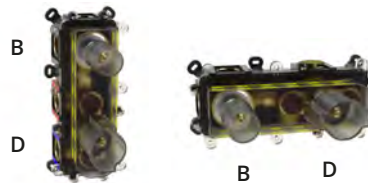

VERSOBOX 2 way flow rates

0.2 bar	8.7 l/m
0.5 bar	14.0 l/m
1.0 bar	19.6 l/m
2.0 bar	27.7 l/m
3.0 bar	34.4 l/m