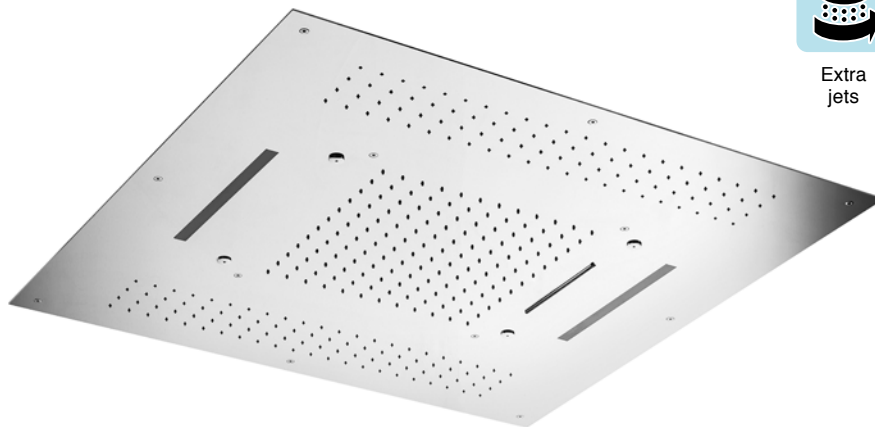

SQUARE 950 chromotherapy shower

NC44173

£6,741

chrome

- ✓ Minimum 0.5 bar
- ✓ Recommended 2.0 bar
- ✓ Chromotherapy remote
- ✓ 2 rain outlets
- ✓ Mist & cascade outlets
- ✓ Flush ceiling mounted
- ✓ 950x950mm